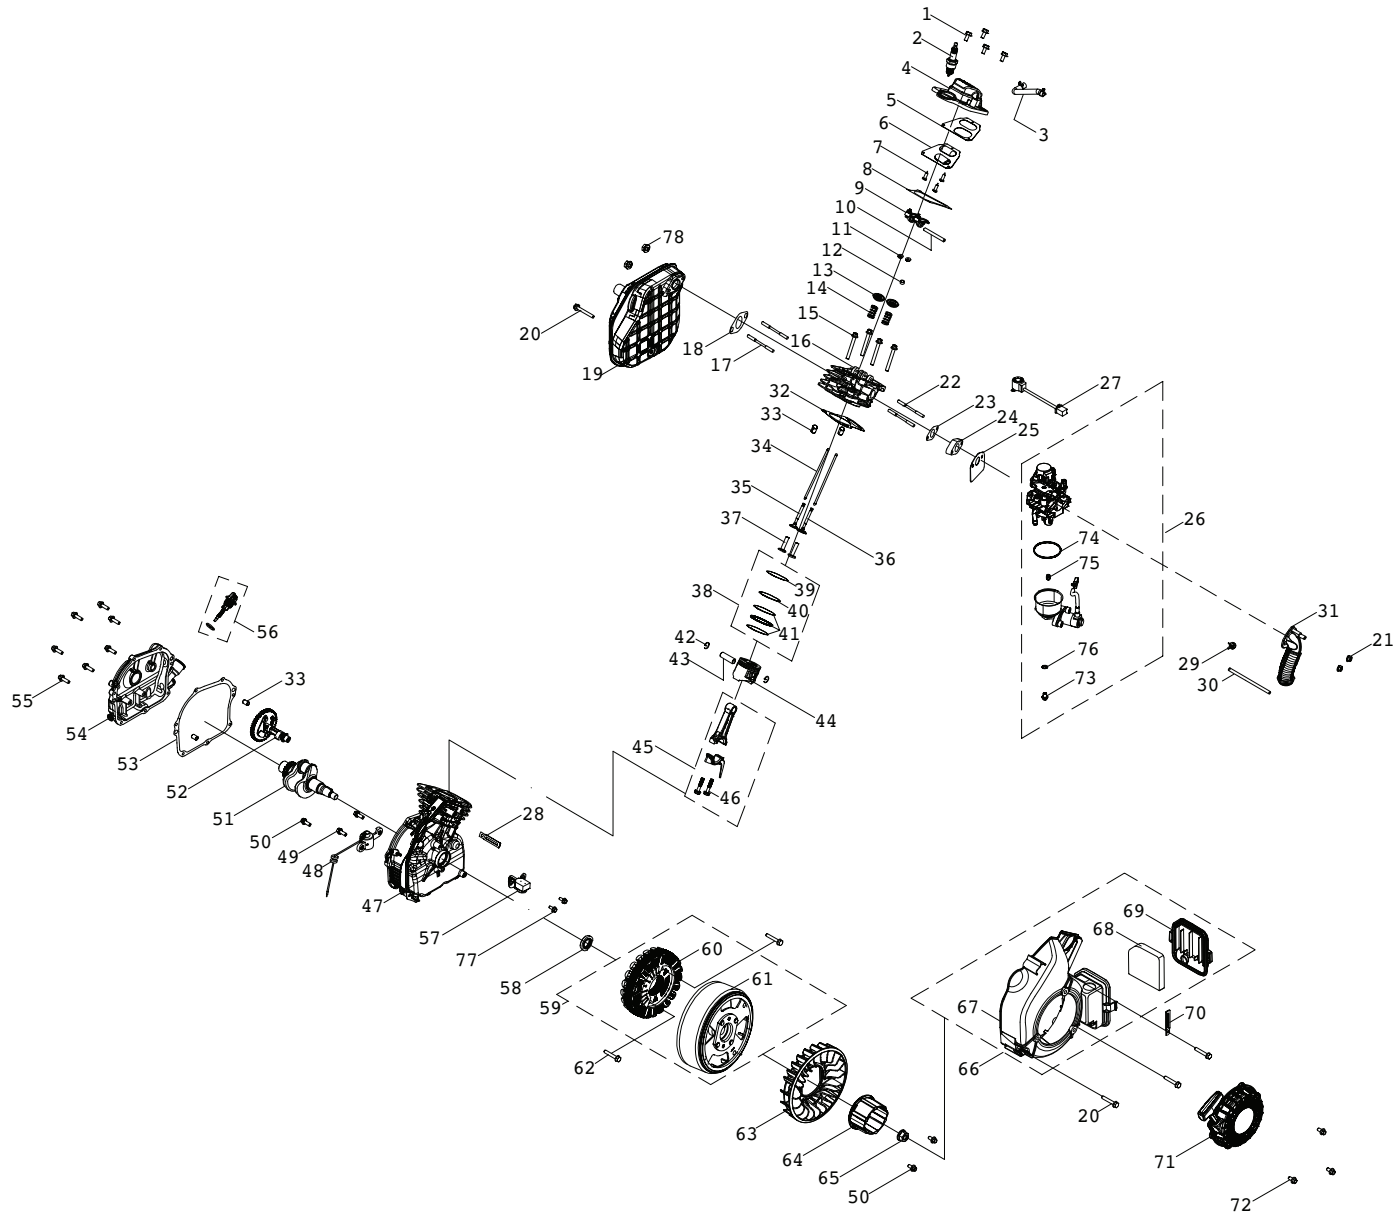

#	Part Number	Description	Qty.
61	100093250-0005	Self-tapping Screw ST4.8 x 20	2
62	100092441-0007	Housing Assembly, Right Handle, Black	1
63	100139138	Housing, Right Handle, Black	1
64	100092444-0005	Spark Plug Maintenance Plate, Black	1
65	100142057-0002	Housing Panel, Right, Black	1
66	100142061-0002	Maintenance Panel, Black	1
67	100146896	1/4 Turn Dial Washer	2
68	100146895	1/4 Turn Dial Spring	2
69	100146894-0001	1/4 Turn Dial Lever	2
70	100142059-0001	1/4 Turn Dial	2
71	100719040-0001	Screw M2.5 x 18	2
72	100072715	Vibration Mount, Support	4
73	100088546	Housing Assembly, Bottom, Black	1
74	100072711	Housing, Bottom, Black	1
75	100072994	Step Nut M6	6
76	100072710	Rubber Damper	1
77	100011452-0003	Nut M6	4
78	100072712	Foot, Bottom Housing	4
79	100154370-0010	Maintenance Panel Assembly, Black	1
80	100157108-0010	Housing Assembly, Right, Black	1
81	100159468-0001	Clamp, Fuel Hose	2
82	100711152-0001	LPG Hose with Regulator	1
83	100158478	Protector Cover, Quick Connector	1
84	100157219	Self-locking Quick Connector, Female	1
85	100157218	Mounting Seat, Self-locking Quick Connector	1
86	100011065-0002	Nut M4	4
87	100157217	Sliding Block, Mounting Seat	1
88	100157221	Spring, Mounting Seat	1
89	100157215	Mounting Plate	1
90	100160807	Nut M10	1
91	100160808	Gas Hose	1
92	100715460	Fuel Solenoid Valve Controller	1

#	Part Number	Description	Qty.
93	100715007	Mounting Cover, Gas Pressure Valve	1
94	100032967-0004	Self-tapping Screw ST4.2 x 16	1
95	100714544	Mounting Plate, Recoil Cord	1
96	100098271	Switch Spring	1
97	100099173	Steel Ball	1
98	100715786-0001	Cover, Fuel Switch Handle	1
99	100714543	Swing Arm	1
100	100714542	Block, Swing Arm	1
101	100011419-0001	Nut M5	1
102	100010885-0003	Spring Washer Ø5	1
103	100010919-0002	Flat Washer Ø5	1
104	100096063-0001	Flange Nut M2.5	2
105	100714558	Wire Stop Block	1
106	100011001-0004	Self-tapping Screw ST4.2 x 10	1
107	100011264-0003	Flange Bolt M6 x 16	1
108	100011570-0007	Big Flange Bolt M6 x 12, GB16674	4
109	100031552	O-Ring	1

ENGINE PARTS DIAGRAM