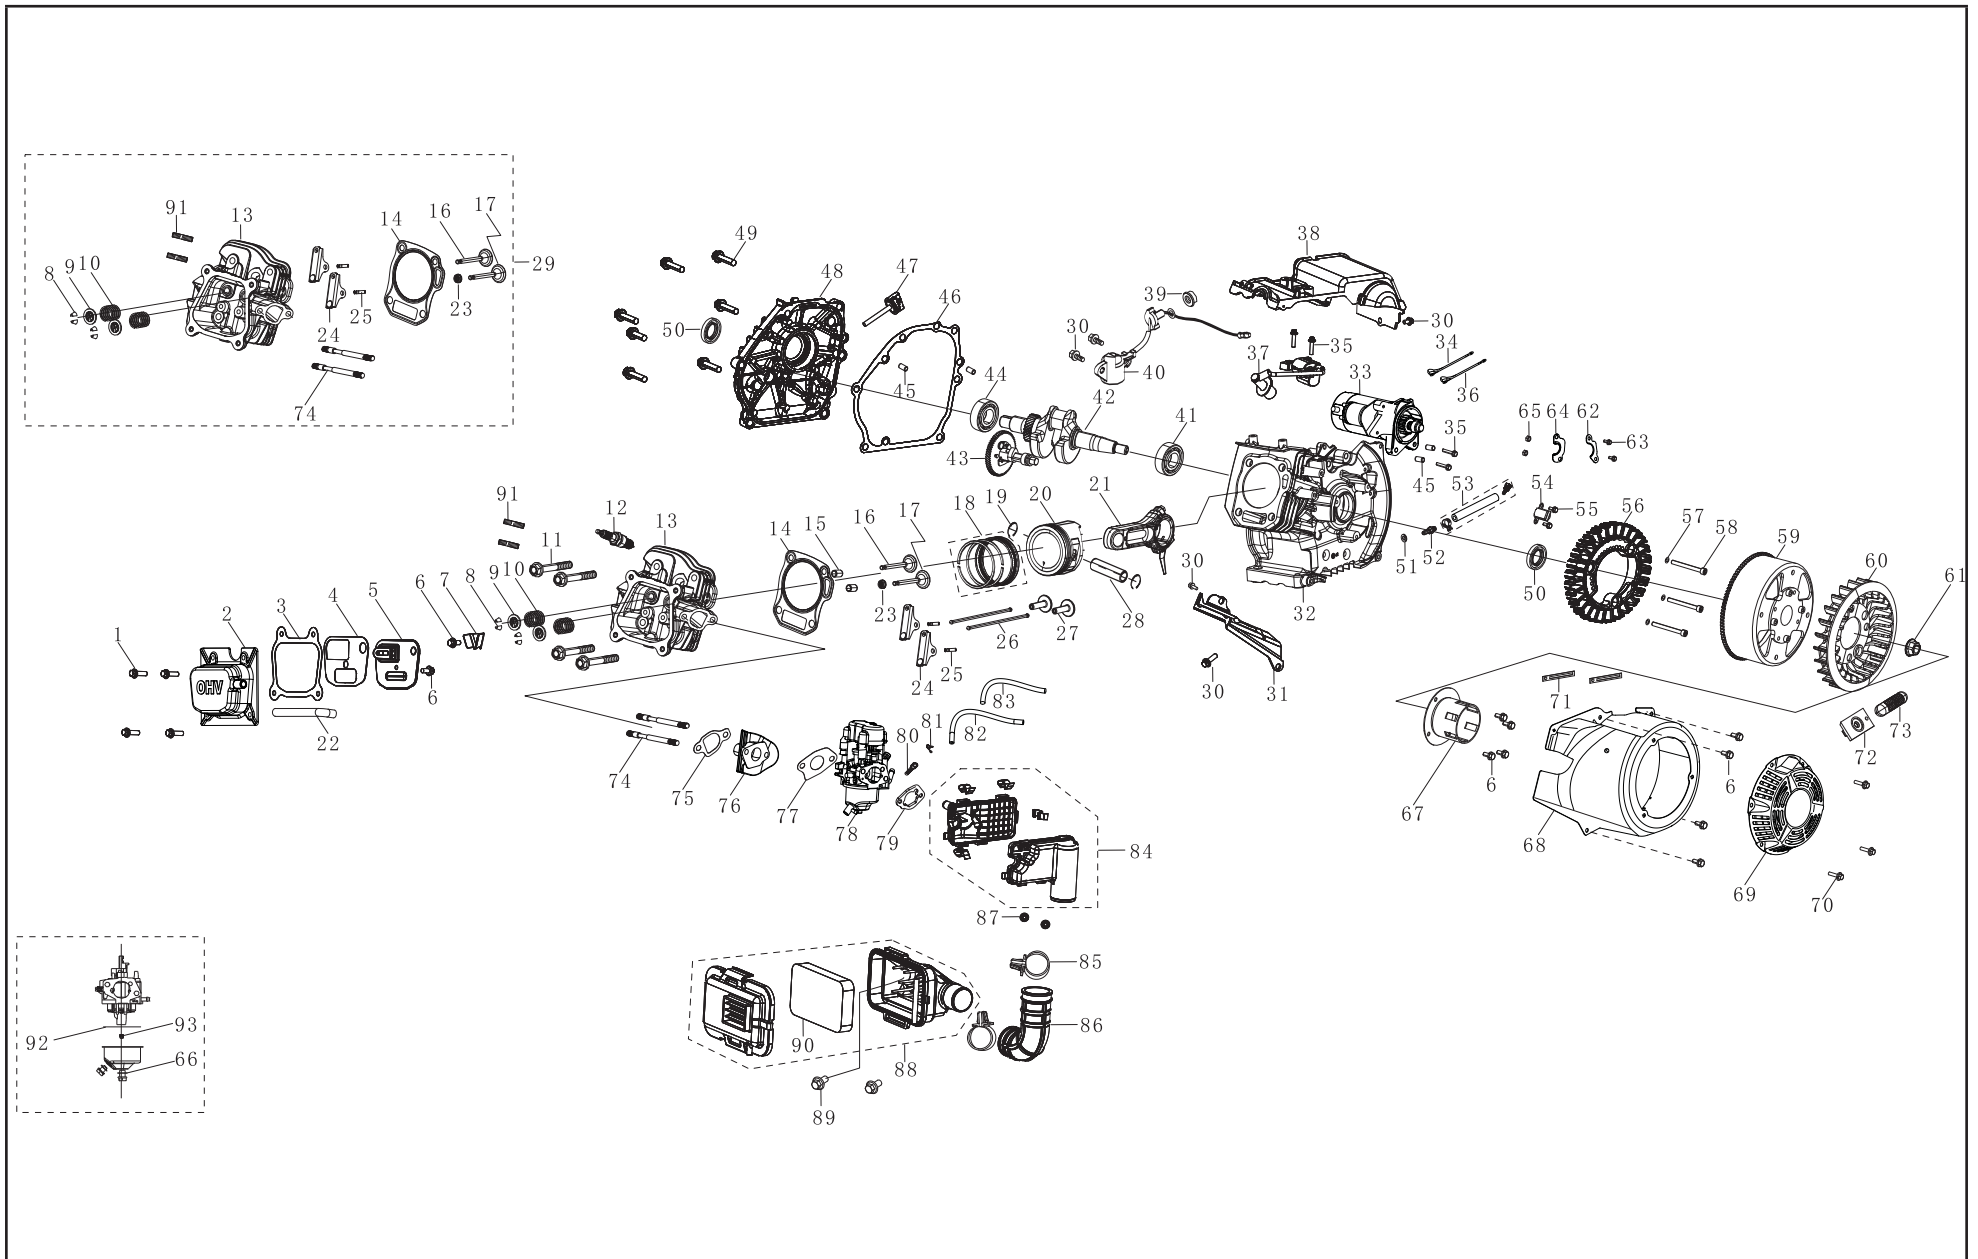

ENGINE DIAGRAM

ENGINE PARTS LIST

#	Part Number	Description	Qty.
1	90001-0620-01A0	Hexagon Flange Bolt, M6 x 20, White Zinc	4
2	12410-Z1D0111-00A0	Cylinder Head Cover Subassembly	1
3	12004-Z1D0110-0000	Cylinder Head Cover Gasket	1
4	11332-Z1D0110-0000	Gasket, Breath Groove Cover	1
5	11320-Z1D0110-00A0	Piece, Breath	1
6	90001-0612-01A0	Hexagon Flange Bolt, M6 x 12, White Zinc	10
7	12419-Z950311-00A0	Pin Plate, Cylinder Head Cover	1
8	12109-Z810110-00A0	Valve Lock Clamp	4
9	12112-Z810210-00A0	Valve Spring Retainer	2
10	12103-Z010110-00A0	Valve Spring	2
11	12003-Z010110-00A0	Cylinder Head Bolt, M8 x 60, White Zinc	4
12	30010-Z010110-00A0	Spark Plug, F6RTC	1
13	12140-Z950310-00A0	Cylinder Head Subassembly	1
14	12131-Z950210-0000	Cylinder Head Gasket	1
15	90502-1114-00A0	Pin, 11 x 14	2
16	12121-Z950110-00A0	Exhaust Valve	1
17	12111-Z950110-00A0	Inlet Valve	1
18	13200-Z140210-00A9	Piston Ring Assembly	1
19	13122-Z010110-00A0	Piston Pin Clip	2
20	13111-Z950120-00A0	Piston	1
21	13010-Z950110-00A0	Connecting Rod	1
22	17004-Z1D0110-00A0	Tube, Breather	1
23	12101-Z810210-00A0	Seal Guide	1
24	14310-Z950110-00A0	Valve Rocker Subassembly	2
25	14318-Z950110-00A0	Valve Rocker Shaft Subassembly	2
26	14071-Z950110-00A0	Valve Lifter	2
27	14081-Z040110-00A0	Valve Tappet	2
28	13121-Z010110-00A0	Piston Pin, Ø18×Ø14×54	1
29	96003-ZSS6110-0000	Cylinder Head Subassembly	1
30	90001-0616-01A0	Hexagon Flange Bolt, M6 x 16, White Zinc	5

#	Part Number	Description	Qty.
31	19309-Z1D0110-00A0	Right Shield, Crankcase	1
32	11310-Z1D0110-00A9	Crankcase Subassembly	1
33	30300-Z1D0210-0000	Starting Motor Assembly	1
34	31112HYH30110-0000 S/N≤21FEB2300264	DC Wire Harness, Battery	1
	31112HYH30111-0000 S/N>21FEB2300264		
35	90001-0628-01A0	Hexagon Flange Bolt, M6 x 28, White Zinc	4
36	31114HYH30110-0000	DC Wire Harness, Engine	1
37	30400-Z1D0310-0000 S/N< 21MAY0510241	Ignition Coil	1
	30400-Z1D0311-0000 S/N≥ 21MAY0510241		
38	16675-Z1D0112-00A0	Shield	1
39	90305-Z010210-01A0	Hexagon Flange Nut, M10	1
40	37060-Z1D0111-0000 S/N< 21MAY0510241	Engine oil Sensor, W/O Nut	1
	37060-Z1D0112-0000 S/N≥ 21MAY0510241		
41	90547-6305-00A1	Bearing, 6305, P5C3	1
42	13300-Z1D0110-00A1	Crankshaft Assembly	1
43	14200-Z1D0110-00A9	Camshaft Assembly	1
44	90547-0205-00A0	Bearing, 6205, P53	1
45	90502-0812-00A0	Pin, 8 x 12	4
46	11001-Z010120-0000	Crankcase Gasket	1
47	15010-Z010130-Q200	Oil Dipstick Subassembly	1
48	11411-Z1D0110-00A0	Crankcase Cover	1
49	90001-0832-01A0	Hexagon Flange Bolt, M8 x 32, White Zinc	6
50	90682-Z010110-00A0	Oil Seal, Ø25 x Ø41.25 x 6	2
51	90408-Z010510-00A0	Flat Washer, Ø10 x Ø15.8 x 1.5	1
52	90689-Z430211-0000	Joint, Oil Tube	1