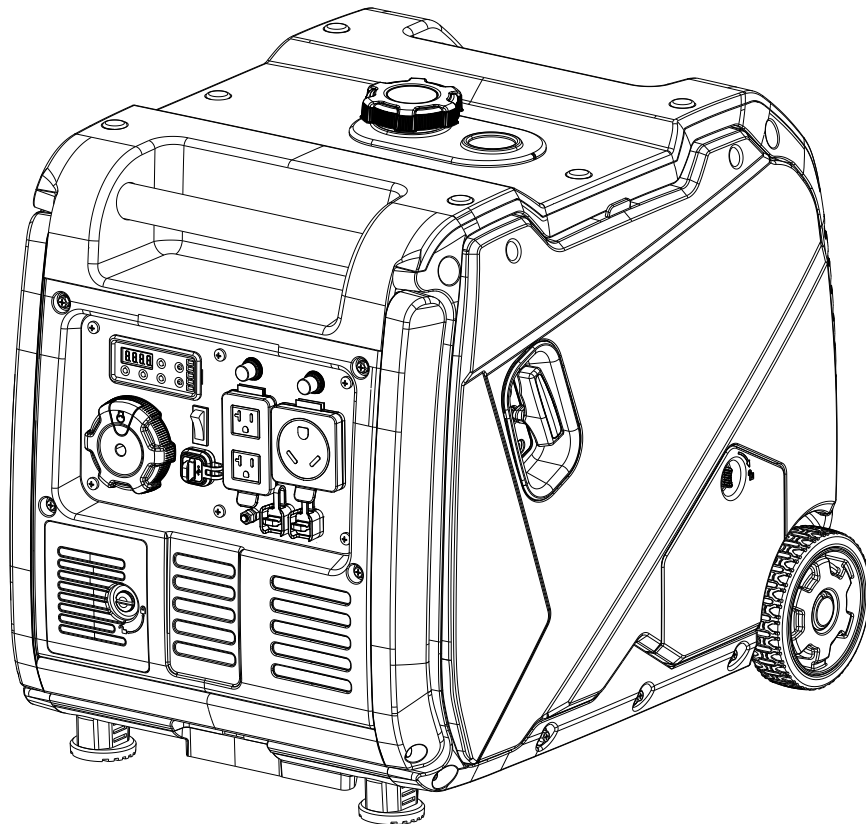

Champion Power Equipment, Inc., Santa Fe Springs, CA USA

MODEL #200990

PARTS INFORMATION

4500W WIRELESS REMOTE START INVERTER GENERATOR

SERIAL NUMBER RANGE: ALL

To order replacement parts please visit:
shop.championpowerequipment.com
or call **1-877-338-0999**.

TABLE OF CONTENTS

Generator Diagram	3
Generator Parts List	4
Engine Diagram	7
Engine Parts List	8
Wiring Diagram	10

GENERATOR DIAGRAM

GENERATOR PARTS LIST

#	Part Number	Description	Qty.
1	R210DVI00FB-CMP324	Engine, 212cc, R210D-Vi	1
2	16730-YH30110-Q2A0	Fuel Tank Cap	1
3	37205-Y2V0310-00A1	Fuel Lever View, Fuel Gauge	1
4	37200-Y5V0110-00A1	Fuel Gauge	1
5	16641-YBW0110-0001	Rubber Sleeve, Filling Fuel Hole	1
6	16652-Y9T0110-00A1	Fuel Filter	1
7	90722-YBW0110-0001	Plug 1, End	6
8	90208-YB00410-0000	Hexagon Step Bolt, M5 x 16, 6.5mm, Black Zinc	20
9	94230HYBW0110-Q201	Cover, Upper	1
10	80153HYBW0110-H801	Handle 1	1
11	80153HYBW0210-H801	Handle 2	1
12	90115-0830-13A0	Hexagon Socket Bolt, M8 x 30, Black Zinc	4
13	90001-0625-01A0	Hexagon Flange Bolt, M6 x 25, White Zinc	7
14	90408-Y020310-00A0	Flat Washer, Ø25 x Ø6.2 x 2, White Zinc	4
15	16601-Y020120-0001	Vibration Mount 1, Fuel Tank	4
16	90683-Y020110-0000	Bushing, White Zinc	4
17	16620-YBW0111-H7A1	Fuel Tank	1
18	16680-Y2P0110-00A1	Fuel Tank Fuel Outlet Subassembly	1
19	90686-YBW0210-00M1	Fuel Tube, Ø4.5 x Ø8.5 x 130	1
20	90685-D095-0EA0	Clamp, Ø9.5 x 0.8 x 8	1
21	30431-Y020110-0001	Rubber Sleeve, Fuel Tube	2
22	51100-YH30111-H7A0	Frame Assembly	1
23	19306-Z1D0110-0000	Crankcase Air Deflector	1
24	51189HYBW0110-H6A0	Right Support, Engine	1
25	51188HYBW0110-H6A0	Left Support, Engine	1
26	90001-0840-01A0	Hexagon Flange Bolt, M8 x 40, White Zinc	4
27	50035-YBW0110-0001	Bracket, Cushion Rubber	1
28	51009HY2P0110-0000	Vibration Mount, Left, Frame	2
29	51011HY2P0210-0000	Vibration Mount, Right, Frame	2