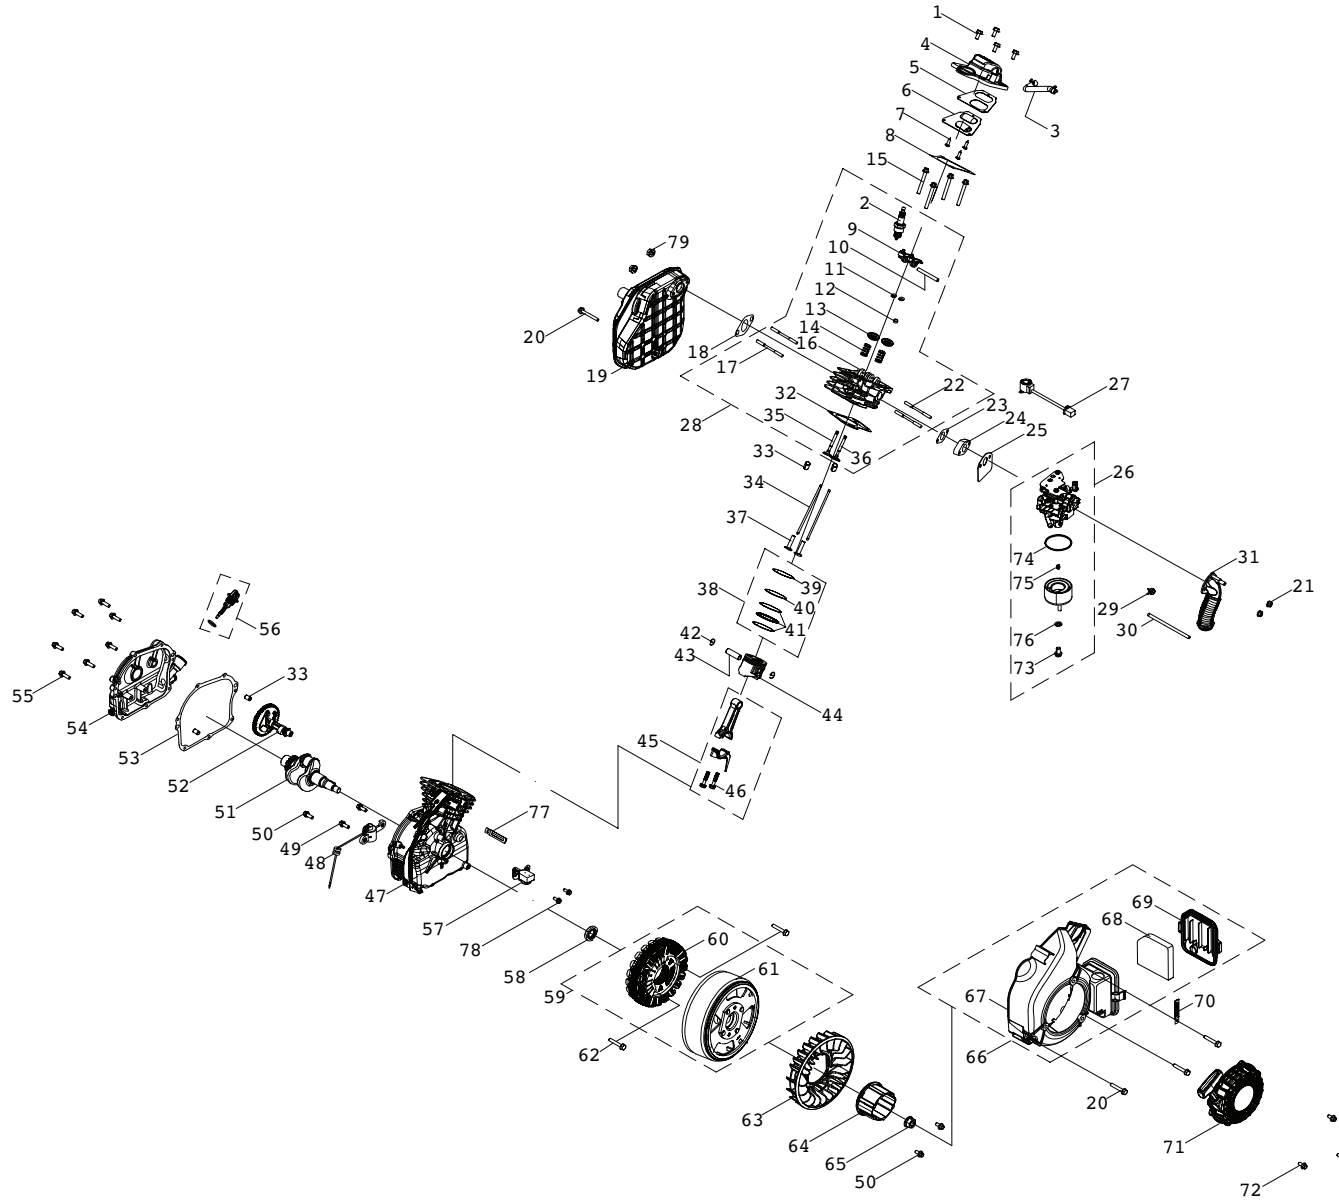

#	Part Number	Description	Qty.
61	100093250-0005	Self-tapping Screw ST4.8 x 20	2
62	100092441-0007	Housing Assembly, Right Handle, Black	1
63	100139138	Housing, Right Handle, Black	1
64	100092444-0005	Spark Plug Maintenance Plate, Black	1
65	100163606	Bolt	4
66	100011419-0001	Nut M5	1
67	100010885-0003	Spring Washer Ø5	1
68	100010919-0002	Flat Washer Ø5	1
69	100032967-0004	Self-tapping Screw ST4.2 x 16	1
70	100714544	Mounting Plate, Recoil Cord	1
71	100098271	Switch Spring	1
72	100072715	Vibration Mount, Support	4
73	100088546	Housing Assembly, Bottom, Black	1
74	100072711	Housing, Bottom, Black	1
75	100072994	Step Nut M6	6
76	100072710	Rubber Damper	1
77	100011452-0003	Nut M6	4
78	100072712	Foot, Bottom Housing	4
79	100099173	Steel Ball	1
80	100713140	Housing Cover Assembly, Right, Yellow	1
81	100715786-0001	Cover, Fuel Switch Handle	1
82	100714543	Swing Arm	1
83	100714542	Block, Swing Arm	1
84	100090005	Rectifier Bridge, Capacitance	1
85	100163194	Wire Harness Assembly	1
86	100714558	Wire Stop Block	1
87	100011001-0004	Self-tapping Screw ST4.2 x 10	1

ENGINE PARTS DIAGRAM