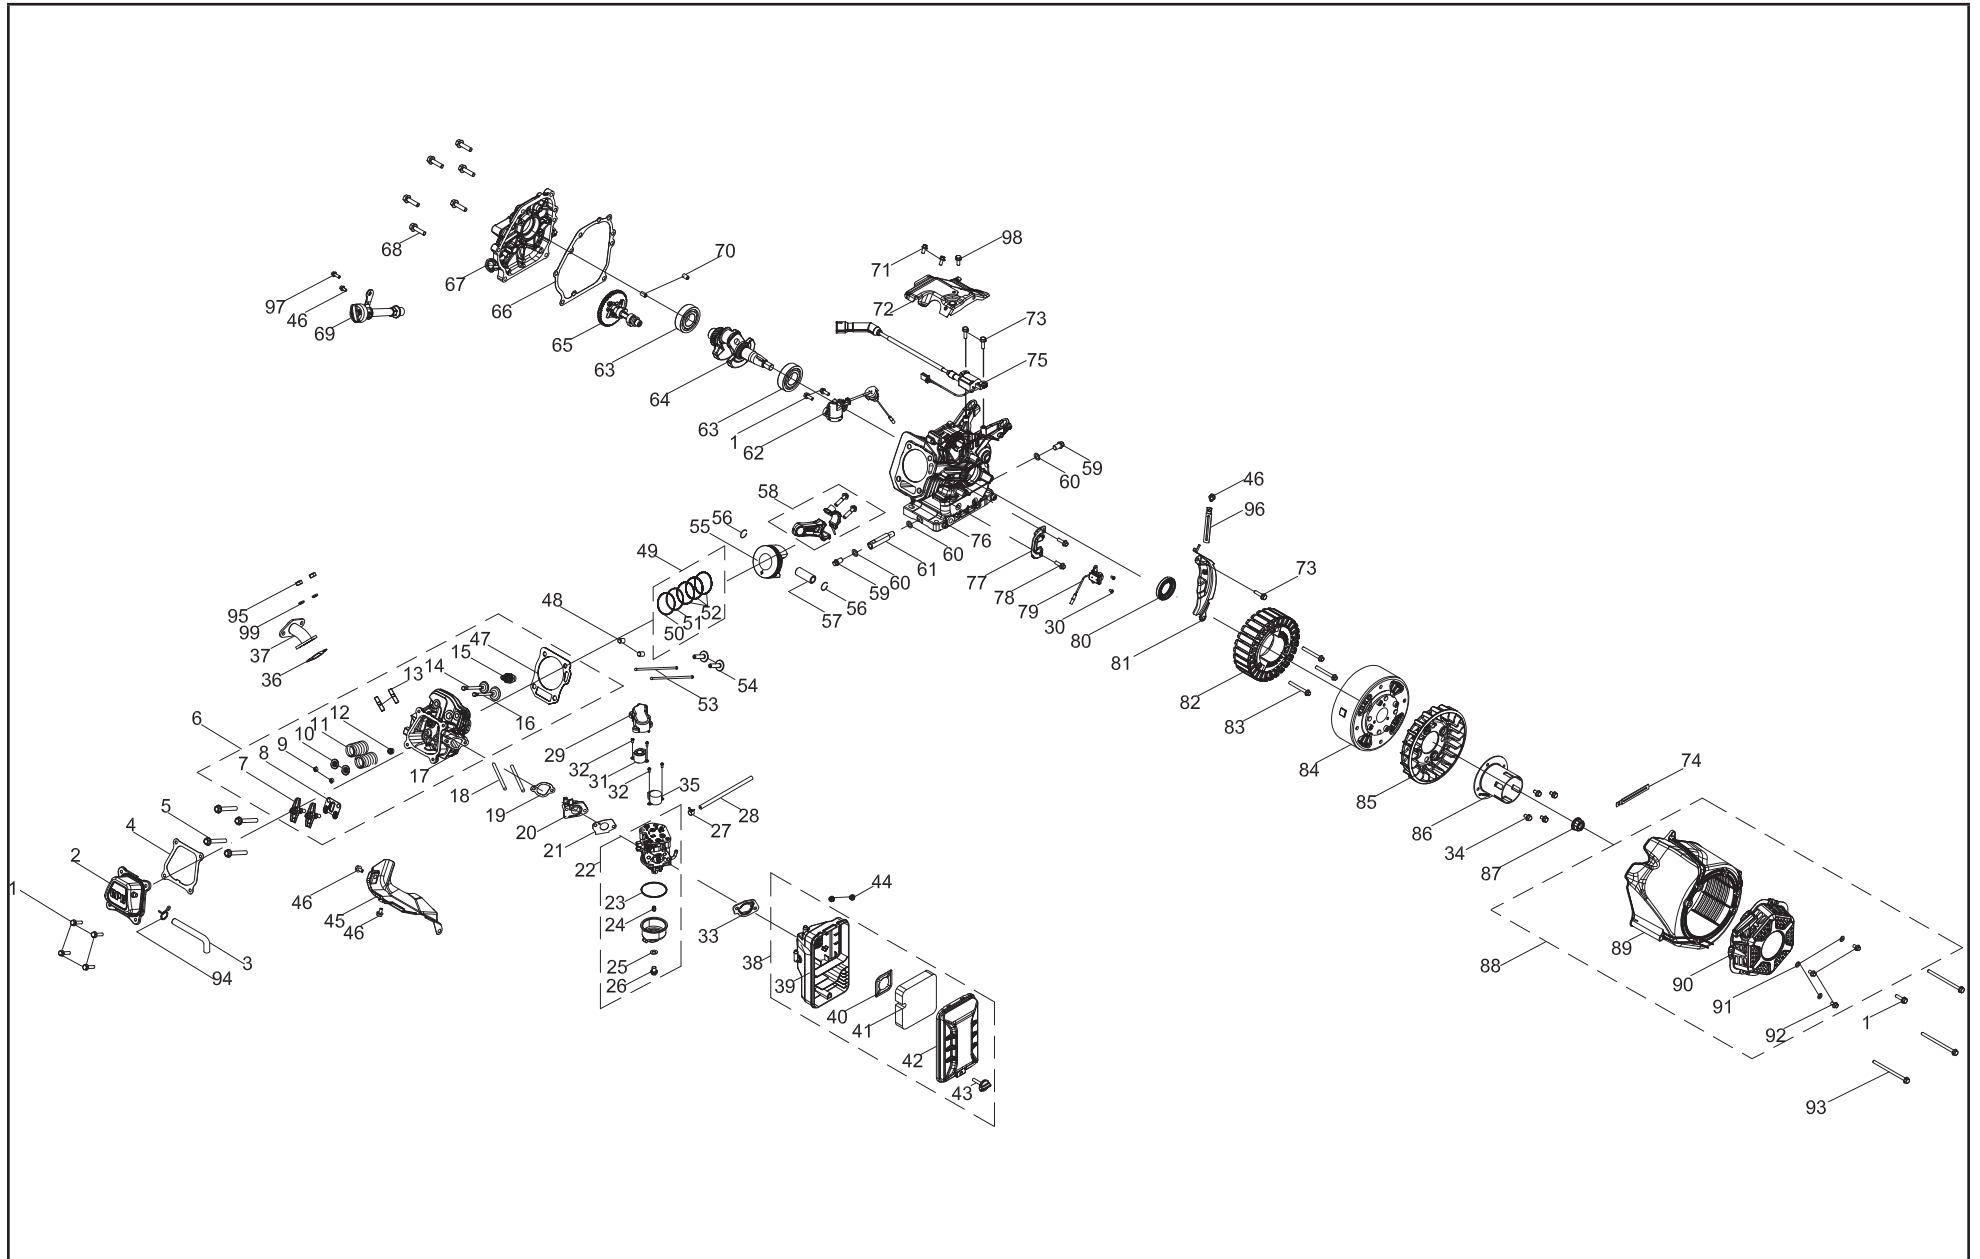

ENGINE PARTS DIAGRAM

ENGINE PARTS LIST

#	Part Number	Description	Qty.
1	100011264-0003	Flange Bolt M6 x 16, GB5789	7
2	100002335	Cylinder Head Cover	1
3	100713739	Breather Tube	1
4	100066138	Gasket, Cylinder Head Cover	1
5	100002464-0001	Flange Bolt M8 x 60	4
6	100159588	Cylinder Head Assembly	1
7	100149239	Rocker Arm Assembly	2
8	100050881	Guide Plate, Push Rod	1
9	100050896	Valve Collet	4
10	100073758	Valve Spring Seat, Exhaust	2
11	100713979	Spring Valve	2
12	100004599	Oil Seal, Valve	1
13	100010387	Stud Bolt M8 x 34	2
14	100713981	Valve Exhaust	1
15	100009378	Spark Plug F6RTC	1
16	100713980	Valve Intake	1
17	100079792	Cylinder Head	1
18	100061091	Stud Bolt M6 x 98	2
19	100078607	Gasket, Insulator	1
20	100122101	Insulator, Carburetor	1
21	100078606	Gasket 1, Carburetor	1
22	100714112-0001	Carburetor Assembly	1
23	100005717	Fuel Bowl O-Ring	1
24	100005766	Main Jet Standard	1
	100056226	Main Jet Altitude 1000-2000m	/
	100030033	Main Jet Altitude 2000-3000m	/
25	100006037	Fuel Bowl Mounting Bolt Gasket	1
26	100005725	Fuel Bowl Mounting Bolt	1
27	100005138	Clamp	1
28	100017831	Fuel Pipe, Ø4 x Ø10 x 126	1

#	Part Number	Description	Qty.
29	100714111	Protection Cover	1
30	100051029-0004	Screw M4 x 6	2
31	100093486	Stepping Motor 1	1
32	100031809-0002	Screw M3 x 6	4
33	100005629	Gasket 2, Carburetor	1
34	100011581-0001	Flange Bolt M6 x 14	4
35	100720885	Stepping Motor 2	1
36	100006526	Gasket, Muffler	1
37	100142016	Exhaust Pipe	1
38	100717011	Air Filter Assembly	1
39	100717013	Air Filter Base	1
40	100005078	Air Filter Baffle	1
41	100004771	Air Filter Element	1
42	100717012	Air Filter Cover	1
43	100004949	Air Filter Bolt	1
44	100011463-0002	Flange Nut M6	2
45	100007083	Air Guide, Lower	1
46	100011260-0005	Flange Bolt M6 x 10	4
47	100155656	Gasket, Cylinder Head	1
48	100010558	Dowel Pin Ø10 x 16	2
49	100003243	Piston Ring Set	1
50	100072134	1st Piston Ring	1
51	100072135	2nd Piston Ring	1
52	100072136	Oil Ring	1
53	100149269	Push Rod	2
54	100149234	Lifter, Valve	2
55	100003086	Piston	1
56	100003221	Circlip	2
57	100003123	Wrist Pin	1
58	100003446	Connecting Rod Assembly	1