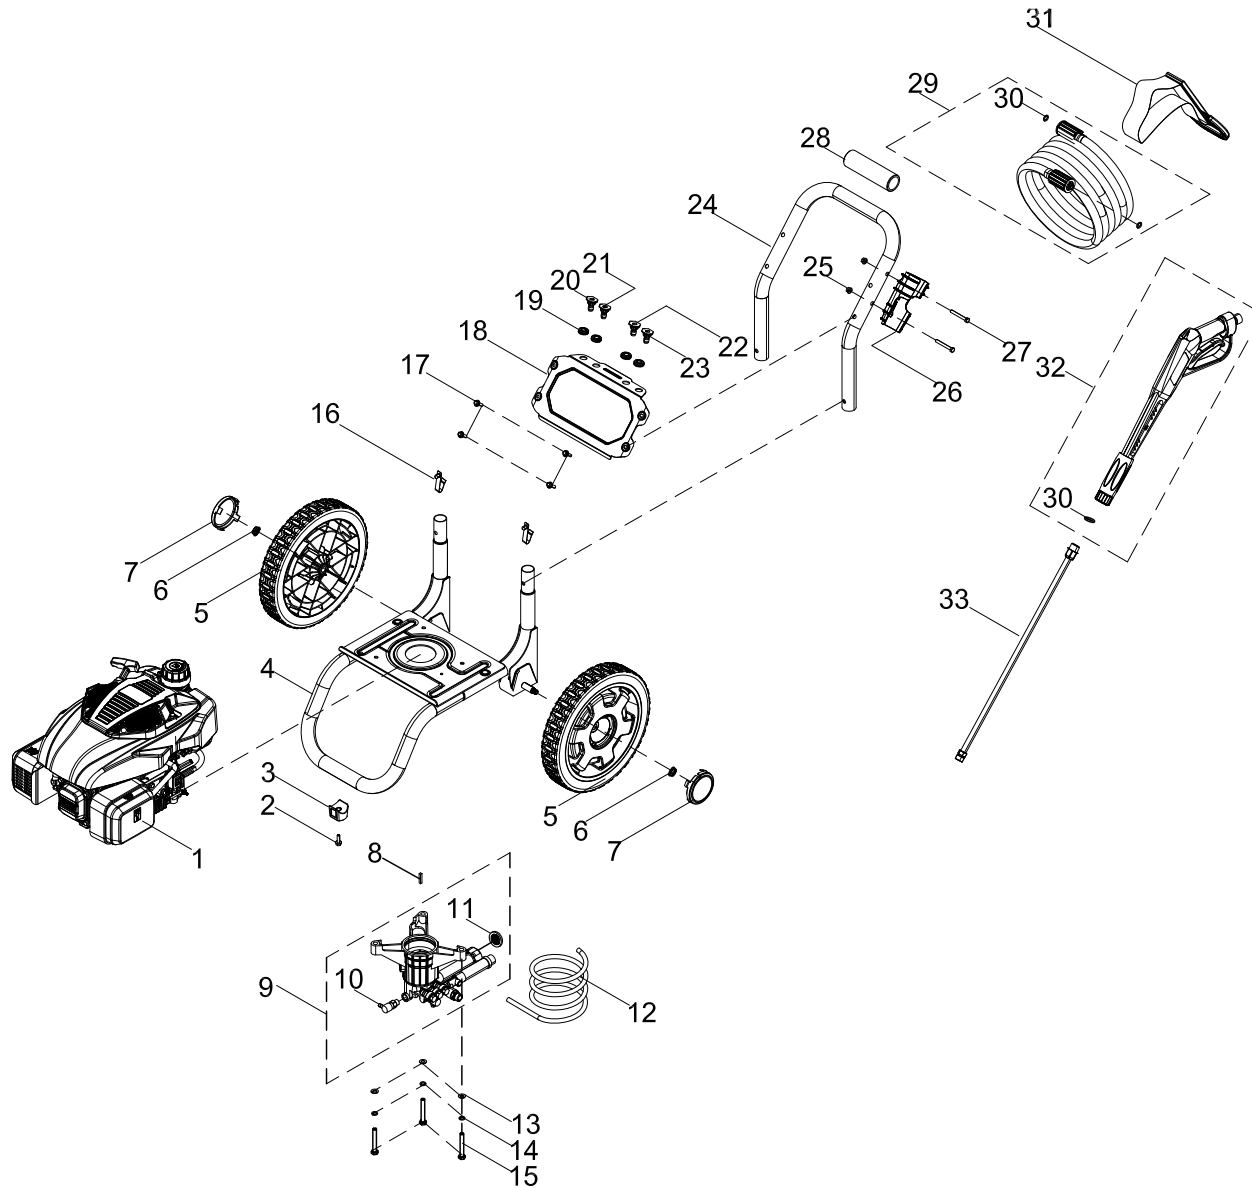

PRESSURE WASHER PARTS DIAGRAM

PRESSURE WASHER PARTS LIST

#	Part Number	Description	Qty.
1	1ZC7X0001	Engine, 196cc	1
2	100011268-0003	Flange Bolt M6 x 25	1
3	100062472-0002	Rubber, Support	1
4	100724624-0001	Frame, 877C	1
5	254.201701.04.48	Wheel, PU, Yellow	2
6	100011473-0001	Lock Nut M10, Flange	2
7	254.201702.04.48	Cap, Wheel, Yellow	2
8	100010605	Key, SQ 4.75 x 4.75 x 25	1
9	100717898	Pump, SRMW2.2G28	1
10	100023575	Thermal Relief Valve	1
11	100023570	Inlet Filter Gasket	1
12	100000025	Detergent Hose	1
13	100010921-0001	Washer 8	3
14	100010887-0004	Lock Washer 8	3
15	100011190-0002	Flange Bolt M8 x 45	3
16	100062491	Pin	2
17	100011267-0002	Flange Bolt M6 x 22	4
18	100717812-0001	Top Panel	1
19	100021845	Sheath, Nozzle	4
20	254.252300.00	Nozzle"0", 00025	1
21	254.252300.02	Nozzle"25", 25025	1
22	254.252300.03	Nozzle"40", 40025	1
23	254.252300.05	Nozzle "Detergent"	1
24	100717808-0001	Handle, Frame, 877C	1
25	100011471-0002	Lock Nut M6, Flange	2
26	254.200012.06.2	Trigger Gun Holder, Black	1
27	100011178-0004	Bolt M6 x 50	2
28	100723325	Cover, Handle	1
29	254.250100.00	High Pressure Hose, 25ft	1
30	2.07.034	O Ring , 14 × 9 × 2.5	3

#	Part Number	Description	Qty.
31	9.4300.000	Hose Strap	1
32	254.252100.00.48	Trigger Gun, Yellow	1
33	254.252200.00	Spray Wand	1