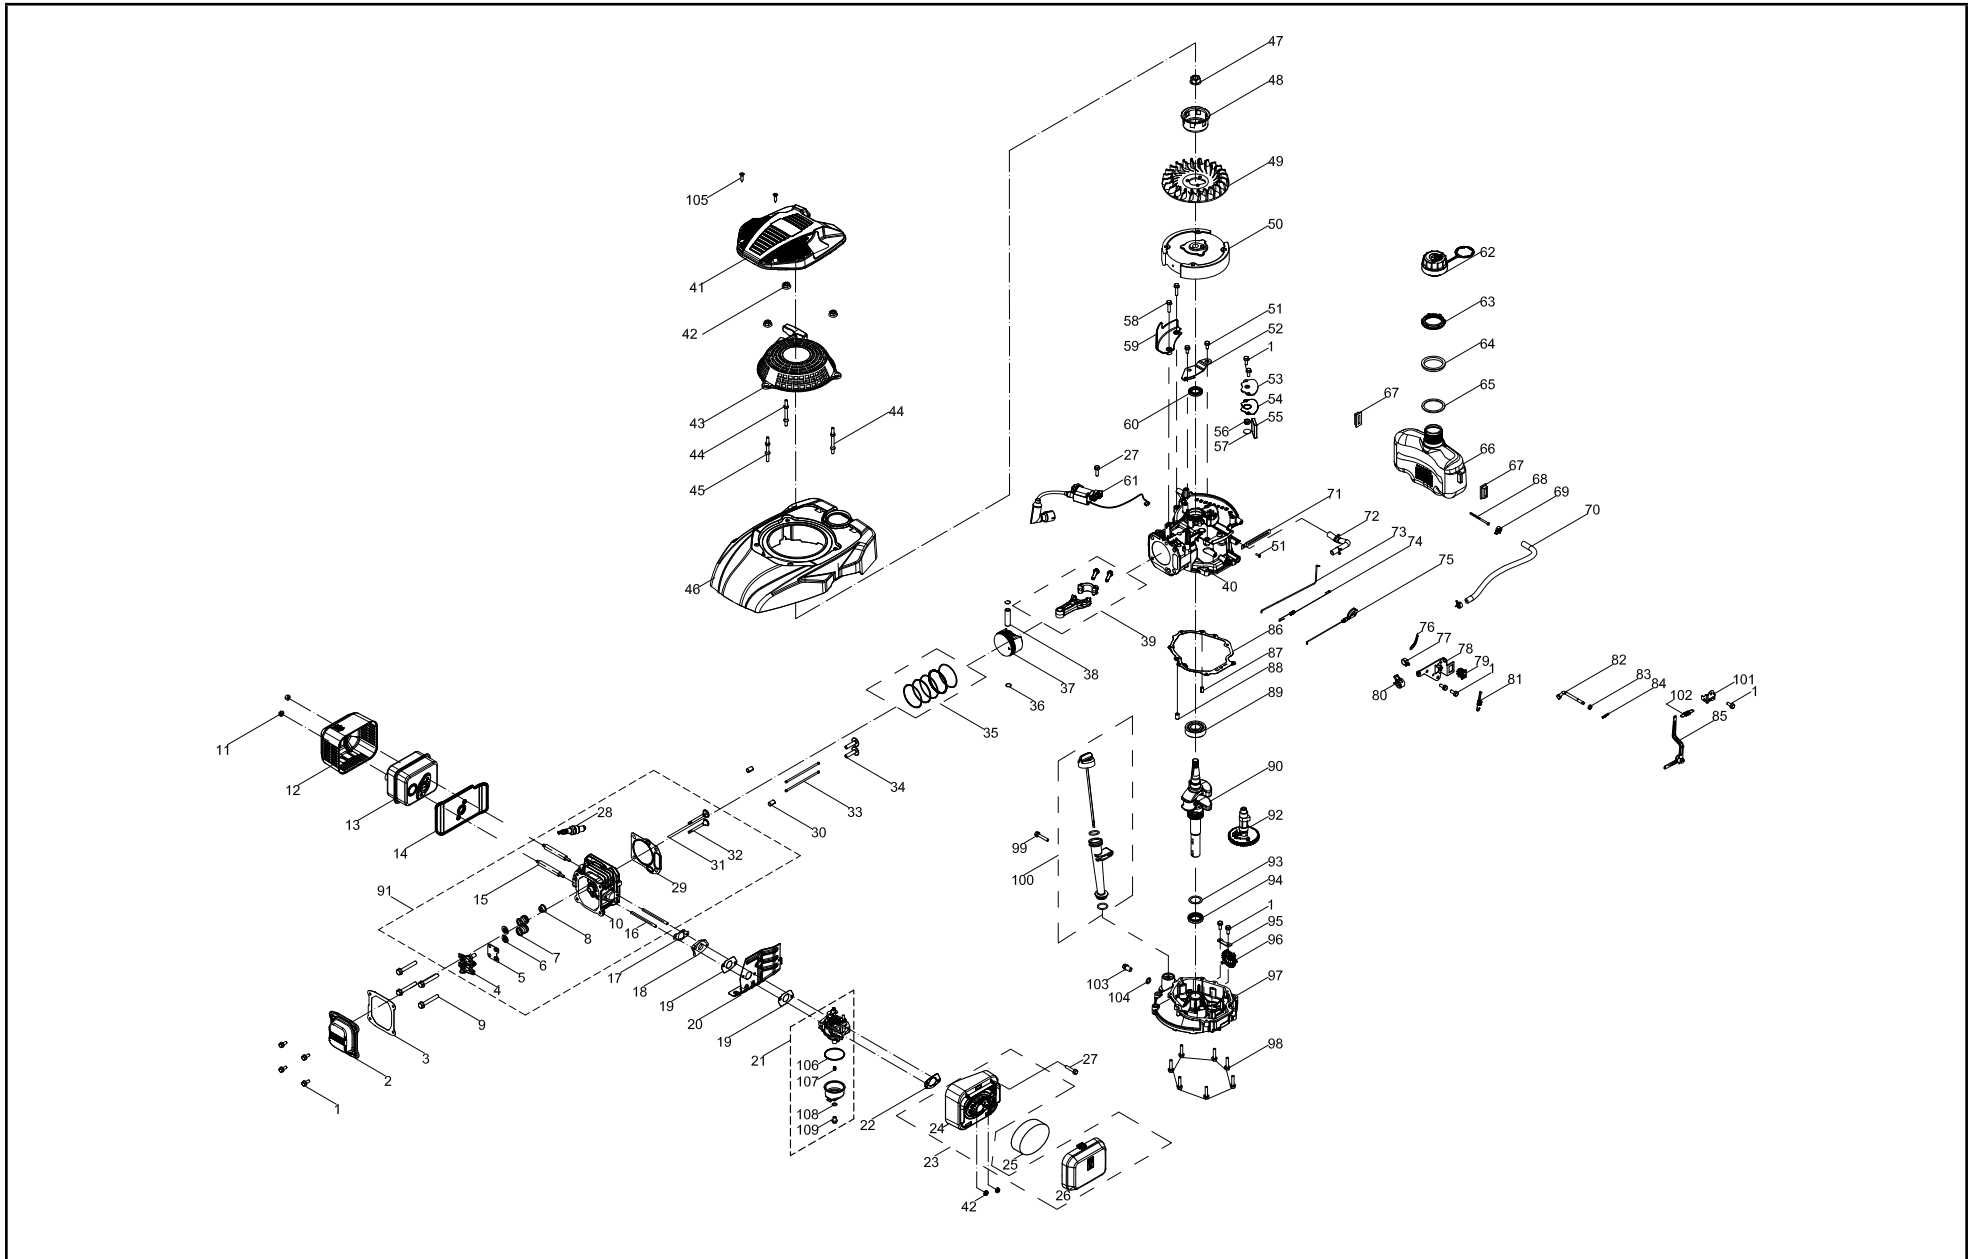

#	Part Number	Description	Qty.
31	9.4300.000	Hose Strap	1
32	254.252100.00.48	Trigger Gun, Yellow	1
33	254.252200.00	Spray Wand	1

ENGINE PARTS DIAGRAM

ENGINE PARTS LIST

#	Part Number	Description	Qty.
1	100011262-0003	Flange Bolt M6 x 14	11
2	100002308	Cylinder Head Cover	1
3	100030069	Gasket, Cylinder Head Cover	1
4	100004421	Rocker Arm Assembly	2
5	100063679	Guide Plate, Push Rod	1
6	100004580	Valve Spring Seat	2
7	100004565	Spring Valve	2
8	100004598	Oil Seal, Valve	1
9	100002461-0001	Flange Bolt M8 x 54	4
10	100066426	Cylinder Head	1
11	100011452-0003	Flange Nut M6	2
12	100006831	Muffler Cover	1
13	100091287	Muffler	1
14	100066439	Gasket, Muffler	1
15	100061091	Stud Bolt M6 x 98	2
16	100010348	Stud Bolt M6 x 87	2
17	100053668	Gasket, Insulator	1
18	100005603	Insulator, Carburetor	1
19	100074676	Gasket, Carburetor	2
20	100066441	Air Deflector	1
21	100062054	Carburetor Assembly	1
22	100005946	Gasket, Air Filter Base	1
23	100004665	Air Filter Assembly	1
24	100004992	Air Filter Base	1
25	100004762	Air Filter Element	1
26	100004838	Air Filter Cover	1
27	100011266-0004	Flange Bolt M6 x 20	2
28	100009378	Spark Plug, F6RTC	1
29	100010205	Gasket, Cylinder Head	1
30	100010558	Dowel Pin Ø10 x 16	2

#	Part Number	Description	Qty.
93	100010527-0001	Washer	1
94	100061527	Oil Seal Ø25 x Ø40 x 7	1
95	100008451	Mounting Plate ,Governor Gear	1
96	100008293	Gear, Governor	1
97	100065632	Cover, Crankcase	1
98	100011269-0003	Flange Bolt M6 x 28	7
99	100011271-0003	Flange Bolt M6 x 35	1
100	100004118-0009	Oil Dipstick Assembly	1
101	100068787	Governor Bracket	1
102	100068845	Governor Spring	1
103	100010272	Drain Bolt, M10 x 1.25 x 15	1
104	100010459	Washer Ø10 x 1.5 x Ø16	1
105	100011004-0001	Self-tapping Screw ST4.2 x 25	2
106	100005717	Fuel Bowl O-Ring	1
107	100072274	Main Jet Standard, #64.5	1
	100715806	Main Jet Altitude, #62 1000-3000m	/
108	100006037	Fuel Bowl Mounting Bolt Gasket	1
109	100005725	Fuel Bowl Mounting Bolt	1