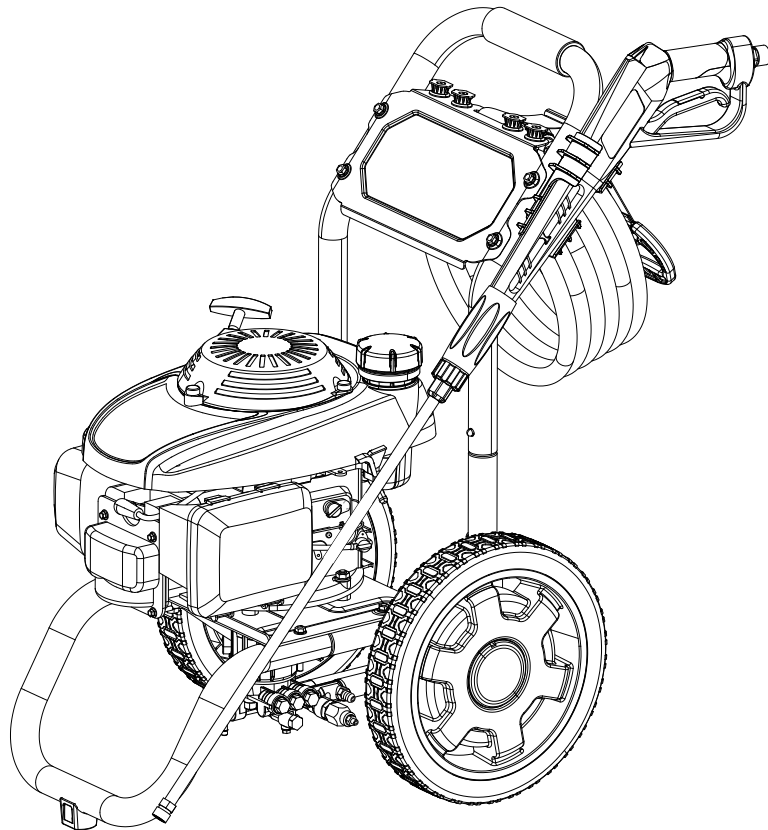

Champion Power Equipment, Inc., Santa Fe Springs, CA USA

**MODEL #100579**

# PRESSURE WASHER PARTS DIAGRAM

**PRESSURE WASHER PARTS LIST**

#	Part Number	Description	Qty.
1	GCV160	Engine, 160cc	1
2	100717813-0001	Support Plate, 877C	1
3	100011274-0002	Flange Bolt M6 x 45	2
4	100011267-0003	Flange Bolt M6 x 22	2
5	100717898	Pump, SRMW2.2G28	1
5.1	100023570	Inlet Filter Gasket	1
5.2	100023575	Thermal Valve	1
6	100010605	Key, SQ 4.75 x 4.75 x 25	1
7	100011191-0001	Flange Bolt M8 x 60	3
8	100010887-0004	Lock Washer 8	3
9	100010921-0001	Washer 8	3
10	100011422-0010	Lock Nut M8, Flange	3
11	100000025	Detergent Hose	1
12	100717815-0001	Front Bumper, 877C	1
13	100062472-0002	Rubber, Support	1
14	100011268-0003	Flange Bolt M6 x 25	1
15	100717809-0001	Support Leg, Left, 877C	1
16	100717810-0001	Support Leg, Right,877C	1
17	254.201701.04.48	Wheel, PU, Yellow	2
18	100011473-0001	Lock Nut M10, Flange	2
19	254.201702.04.48	Cap, Wheel, Yellow	2
20	100062491	Pin	2
21	100717808-0001	Handle, Frame, 877C	1
22	100011267-0002	Flange Bolt M6 x 22	4
23	100717812-0001	Top Panel	1
24	100021845	Sheath, Nozzle	4
25	254.252300.00	Nozzle"0", 00025	1
26	254.252300.02	Nozzle"25", 25025	1
27	254.252300.03	Nozzle"40", 40025	1
28	254.252300.05	Nozzle "Detergent"	1