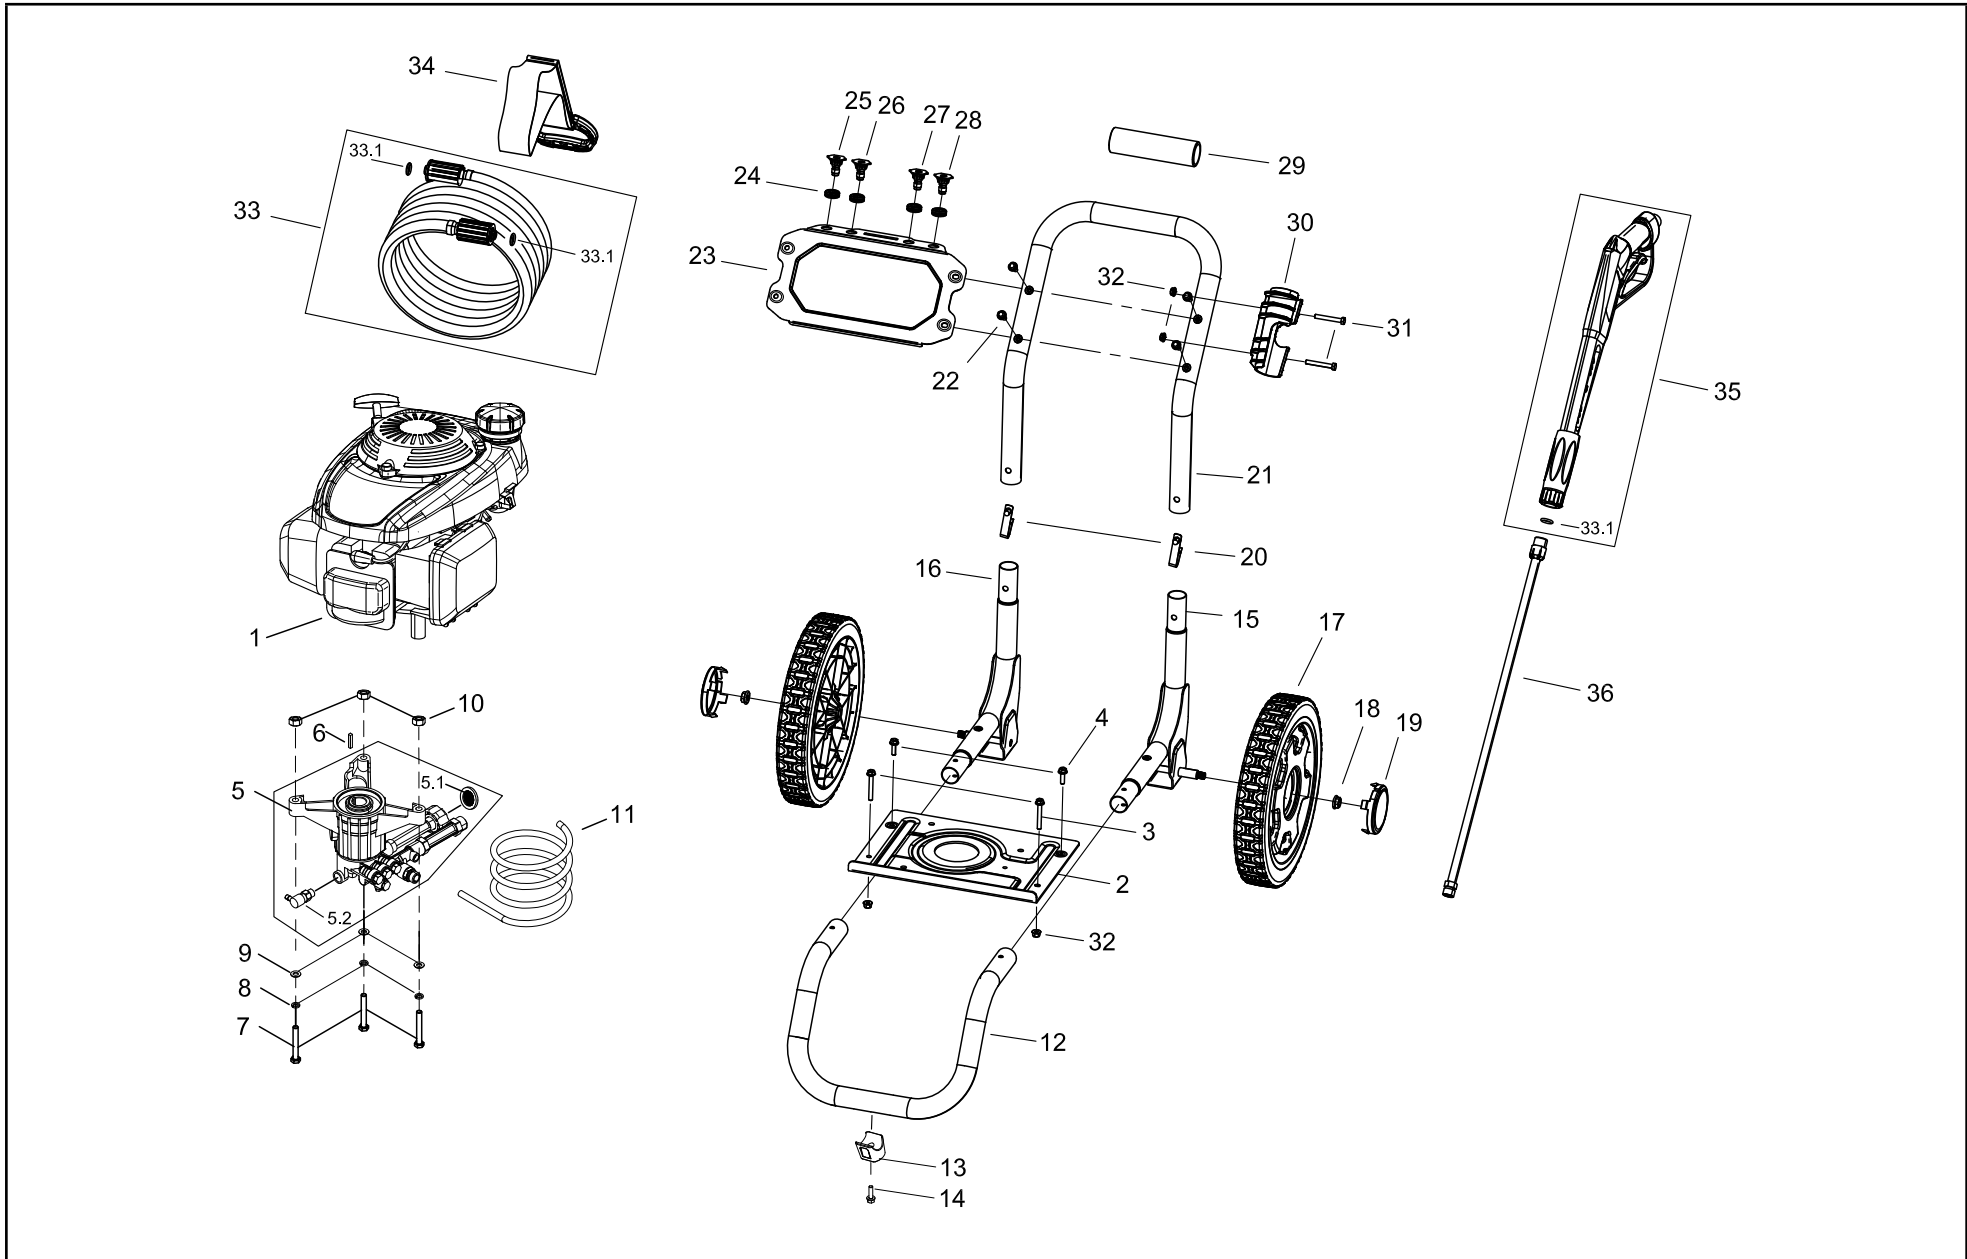

## **TABLE OF CONTENTS**

**Pressure Washer Parts Diagram ..... 3**

**Pressure Washer Parts List ..... 4**

# PRESSURE WASHER PARTS DIAGRAM

**PRESSURE WASHER PARTS LIST**

#	Part Number	Description	Qty.
1	GCV160	Engine, 160cc	1
2	100717813-0001	Support Plate, 877C	1
3	100011274-0002	Flange Bolt M6 x 45	2
4	100011267-0003	Flange Bolt M6 x 22	2
5	100717898	Pump, SRMW2.2G28	1
5.1	100023570	Inlet Filter Gasket	1
5.2	100023575	Thermal Valve	1
6	100010605	Key, SQ 4.75 x 4.75 x 25	1
7	100011191-0001	Flange Bolt M8 x 60	3
8	100010887-0004	Lock Washer 8	3
9	100010921-0001	Washer 8	3
10	100011422-0010	Lock Nut M8, Flange	3
11	100000025	Detergent Hose	1
12	100717815-0001	Front Bumper, 877C	1
13	100062472-0002	Rubber, Support	1
14	100011268-0003	Flange Bolt M6 x 25	1
15	100717809-0001	Support Leg, Left, 877C	1
16	100717810-0001	Support Leg, Right,877C	1
17	254.201701.04.48	Wheel, PU, Yellow	2
18	100011473-0001	Lock Nut M10, Flange	2
19	254.201702.04.48	Cap, Wheel, Yellow	2
20	100062491	Pin	2
21	100717808-0001	Handle, Frame, 877C	1
22	100011267-0002	Flange Bolt M6 x 22	4
23	100717812-0001	Top Panel	1
24	100021845	Sheath, Nozzle	4
25	254.252300.00	Nozzle"0", 00025	1
26	254.252300.02	Nozzle"25", 25025	1
27	254.252300.03	Nozzle"40", 40025	1
28	254.252300.05	Nozzle "Detergent"	1

#	Part Number	Description	Qty.
29	100723325	Cover, Handle	1
30	254.200012.06.2	Trigger Gun Holder, Black	1
31	100011178-0004	Bolt M6 x 50	2
32	100011471-0002	Lock Nut M6, Flange	4
33	254.250100.00	High Pressure Hose, 25ft	1
33.1	2.07.034	O Ring , 14 × 9 × 2.5	3
34	9.4300.000	Hose Strap	1
35	254.252100.00.48	Trigger Gun, Yellow	1
36	254.252200.00	Spray Wand	1