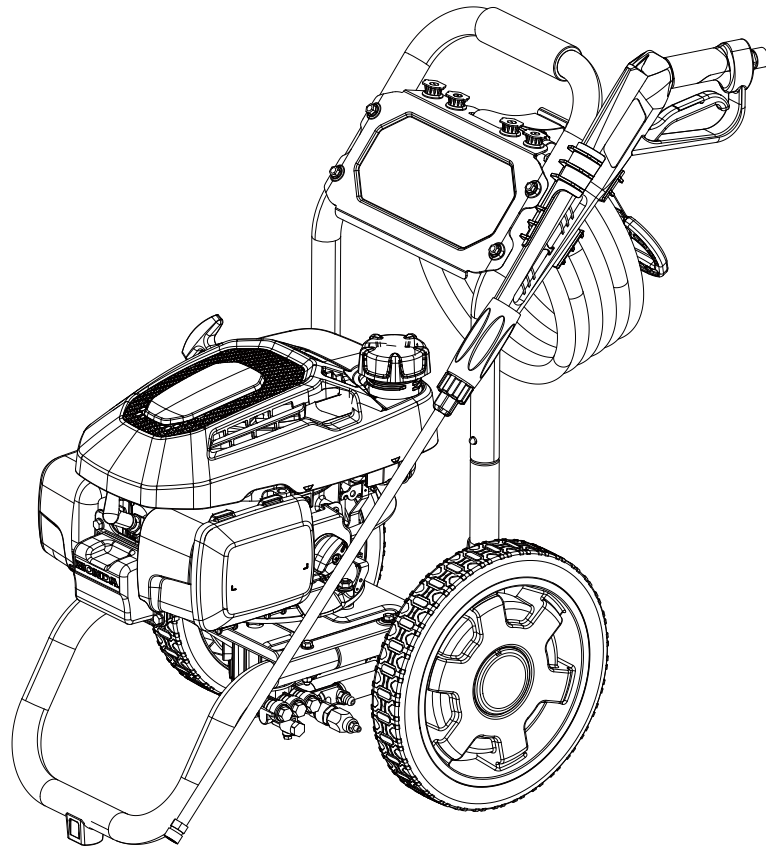

Champion Power Equipment, Inc., Santa Fe Springs, CA USA

**MODEL #100580**

# PRESSURE WASHER PARTS DIAGRAM

**PRESSURE WASHER PARTS LIST**

#	Part Number	Description	Qty.
1	GCV200	Engine, 201cc	1
2	100717813-0001	Support Plate, 877C	1
3	100011274-0002	Flange Bolt M6 x 45	2
4	100011267-0003	Flange Bolt M6 x 22	2
5	100717899	Pump, SRMW2.4G30	1
5.1	100023570	Inlet Filter Gasket	1
5.2	100023575	Thermal Valve	1
6	100010605	Key, SQ 4.75 x 4.75 x 25	1
7	100011191-0001	Flange Bolt M8 x 60	3
8	100010887-0004	Lock Washer 8	3
9	100010921-0001	Washer 8	3
10	100011422-0010	Lock Nut M8, Flange	3
11	100000025	Detergent Hose	1
12	100717815-0001	Front Bumper, 877C	1
13	100062472-0002	Rubber, Support	1
14	100011268-0003	Flange Bolt M6 x 25	1
15	100717809-0001	Support Leg, Left, 877C	1
16	100717810-0001	Support Leg, Right,877C	1
17	254.201701.04.48	Wheel, PU, Yellow	2
18	100011473-0001	Lock Nut M10, Flange	2
19	254.201702.04.48	Cap, Wheel, Yellow	2
20	100062491	Pin	2
21	100717808-0001	Handle, Frame, 877C	1
22	100011267-0002	Flange Bolt M6 x 22	4
23	100717812-0001	Top Panel	1
24	100021845	Sheath, Nozzle	4
25	254.252300.00	Nozzle"0", 00025	1
26	254.252300.02	Nozzle"25", 25025	1
27	254.252300.03	Nozzle"40", 40025	1
28	254.252300.05	Nozzle "Detergent"	1