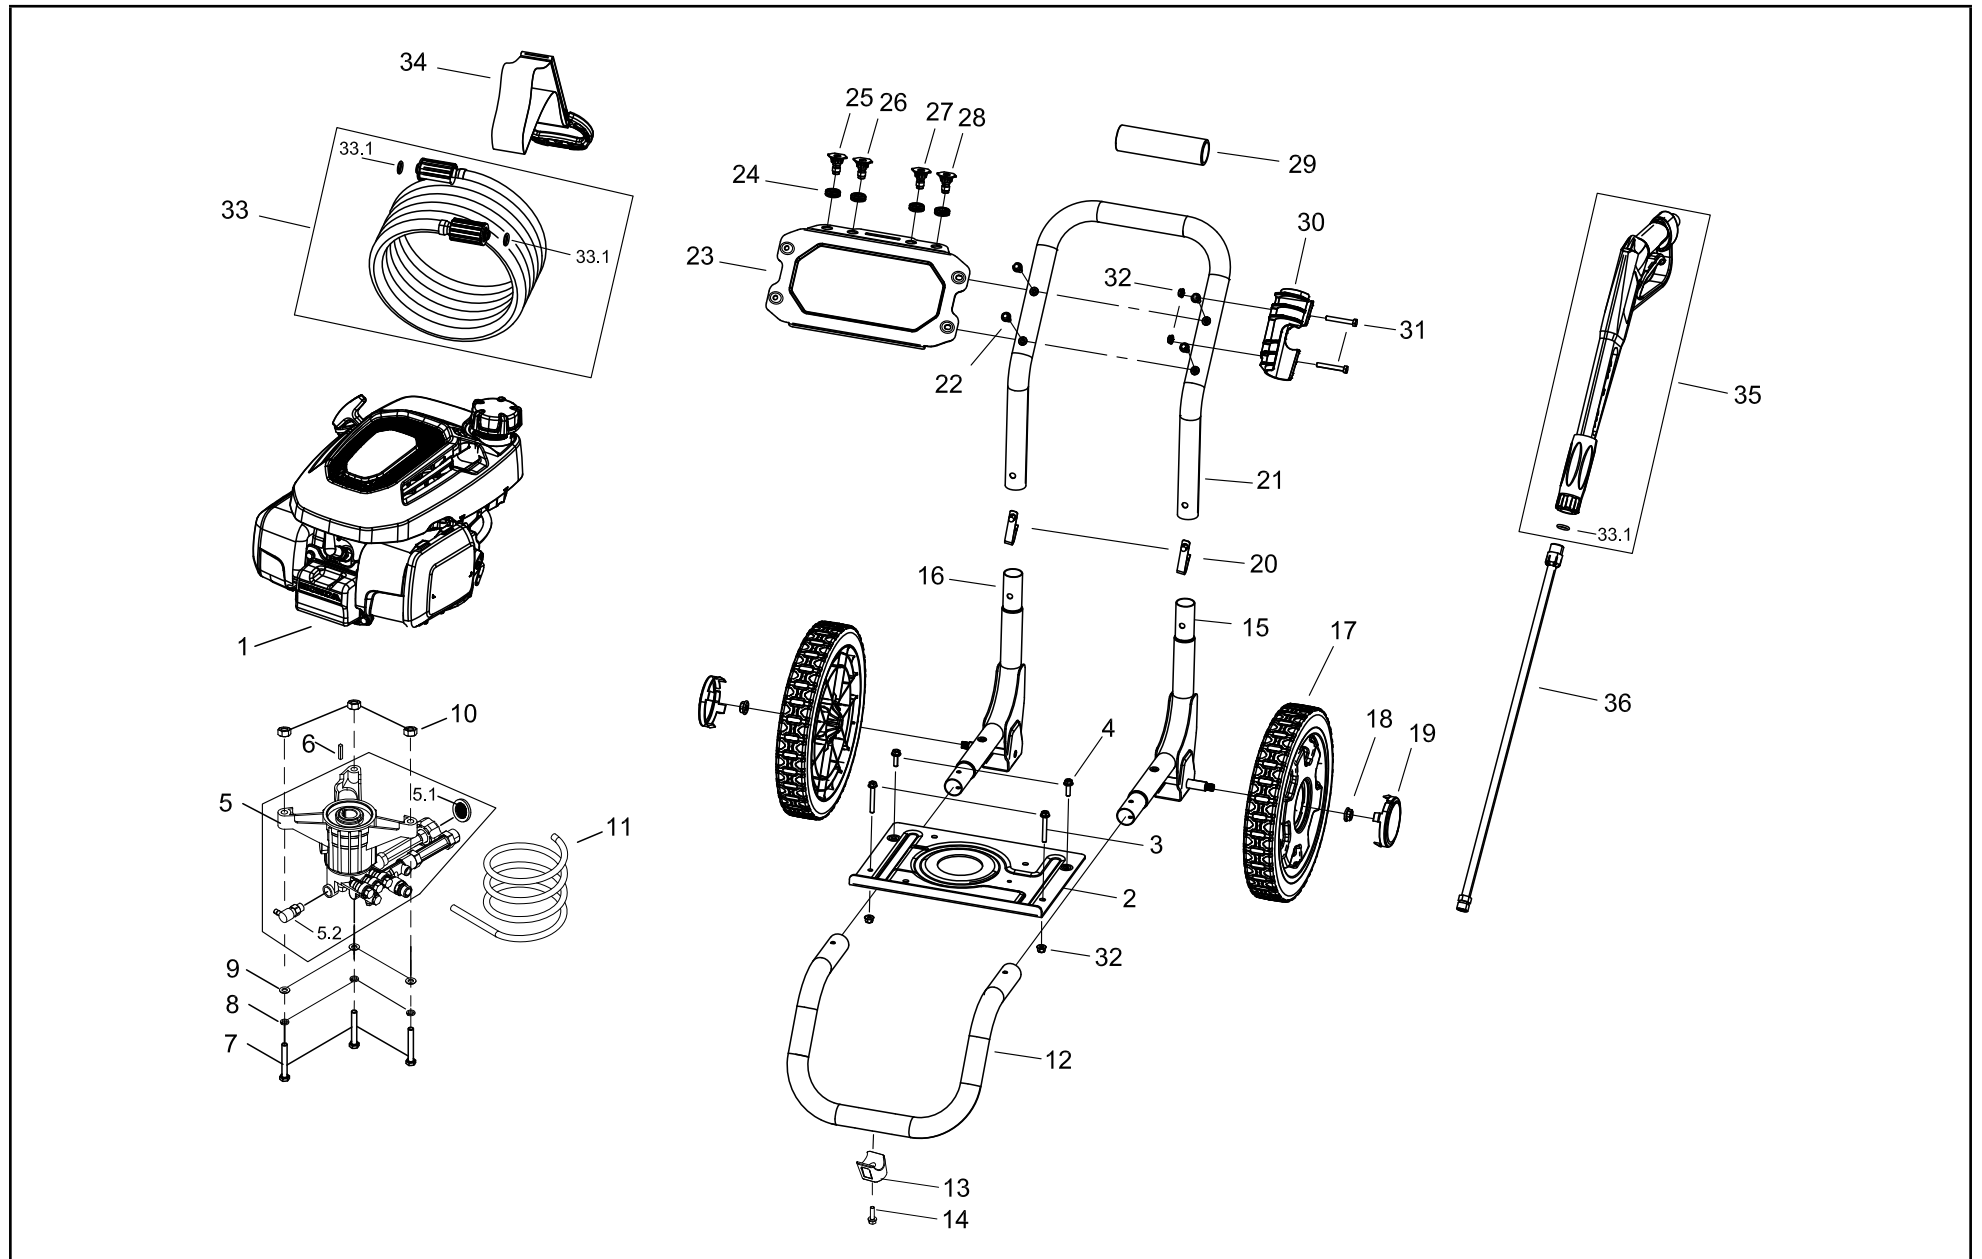

# PRESSURE WASHER PARTS DIAGRAM

**PRESSURE WASHER PARTS LIST**

#	Part Number	Description	Qty.
1	GCV200	Engine, 201cc	1
2	100717813-0001	Support Plate, 877C	1
3	100011274-0002	Flange Bolt M6 x 45	2
4	100011267-0003	Flange Bolt M6 x 22	2
5	100717899	Pump, SRMW2.4G30	1
5.1	100023570	Inlet Filter Gasket	1
5.2	100023575	Thermal Valve	1
6	100010605	Key, SQ 4.75 x 4.75 x 25	1
7	100011191-0001	Flange Bolt M8 x 60	3
8	100010887-0004	Lock Washer 8	3
9	100010921-0001	Washer 8	3
10	100011422-0010	Lock Nut M8, Flange	3
11	100000025	Detergent Hose	1
12	100717815-0001	Front Bumper, 877C	1
13	100062472-0002	Rubber, Support	1
14	100011268-0003	Flange Bolt M6 x 25	1
15	100717809-0001	Support Leg, Left, 877C	1
16	100717810-0001	Support Leg, Right,877C	1
17	254.201701.04.48	Wheel, PU, Yellow	2
18	100011473-0001	Lock Nut M10, Flange	2
19	254.201702.04.48	Cap, Wheel, Yellow	2
20	100062491	Pin	2
21	100717808-0001	Handle, Frame, 877C	1
22	100011267-0002	Flange Bolt M6 x 22	4
23	100717812-0001	Top Panel	1
24	100021845	Sheath, Nozzle	4
25	254.252300.00	Nozzle"0", 00025	1
26	254.252300.02	Nozzle"25", 25025	1
27	254.252300.03	Nozzle"40", 40025	1
28	254.252300.05	Nozzle "Detergent"	1

#	Part Number	Description	Qty.
29	100723325	Cover, Handle	1
30	254.200012.06.2	Trigger Gun Holder, Black	1
31	100011178-0004	Bolt M6 x 50	2
32	100011471-0002	Lock Nut M6, Flange	4
33	254.250100.00	High Pressure Hose, 25ft	1
33.1	2.07.034	O Ring , 14 × 9 × 2.5	3
34	9.4300.000	Hose Strap	1
35	254.252100.00.48	Trigger Gun, Yellow	1
36	254.252200.00	Spray Wand	1