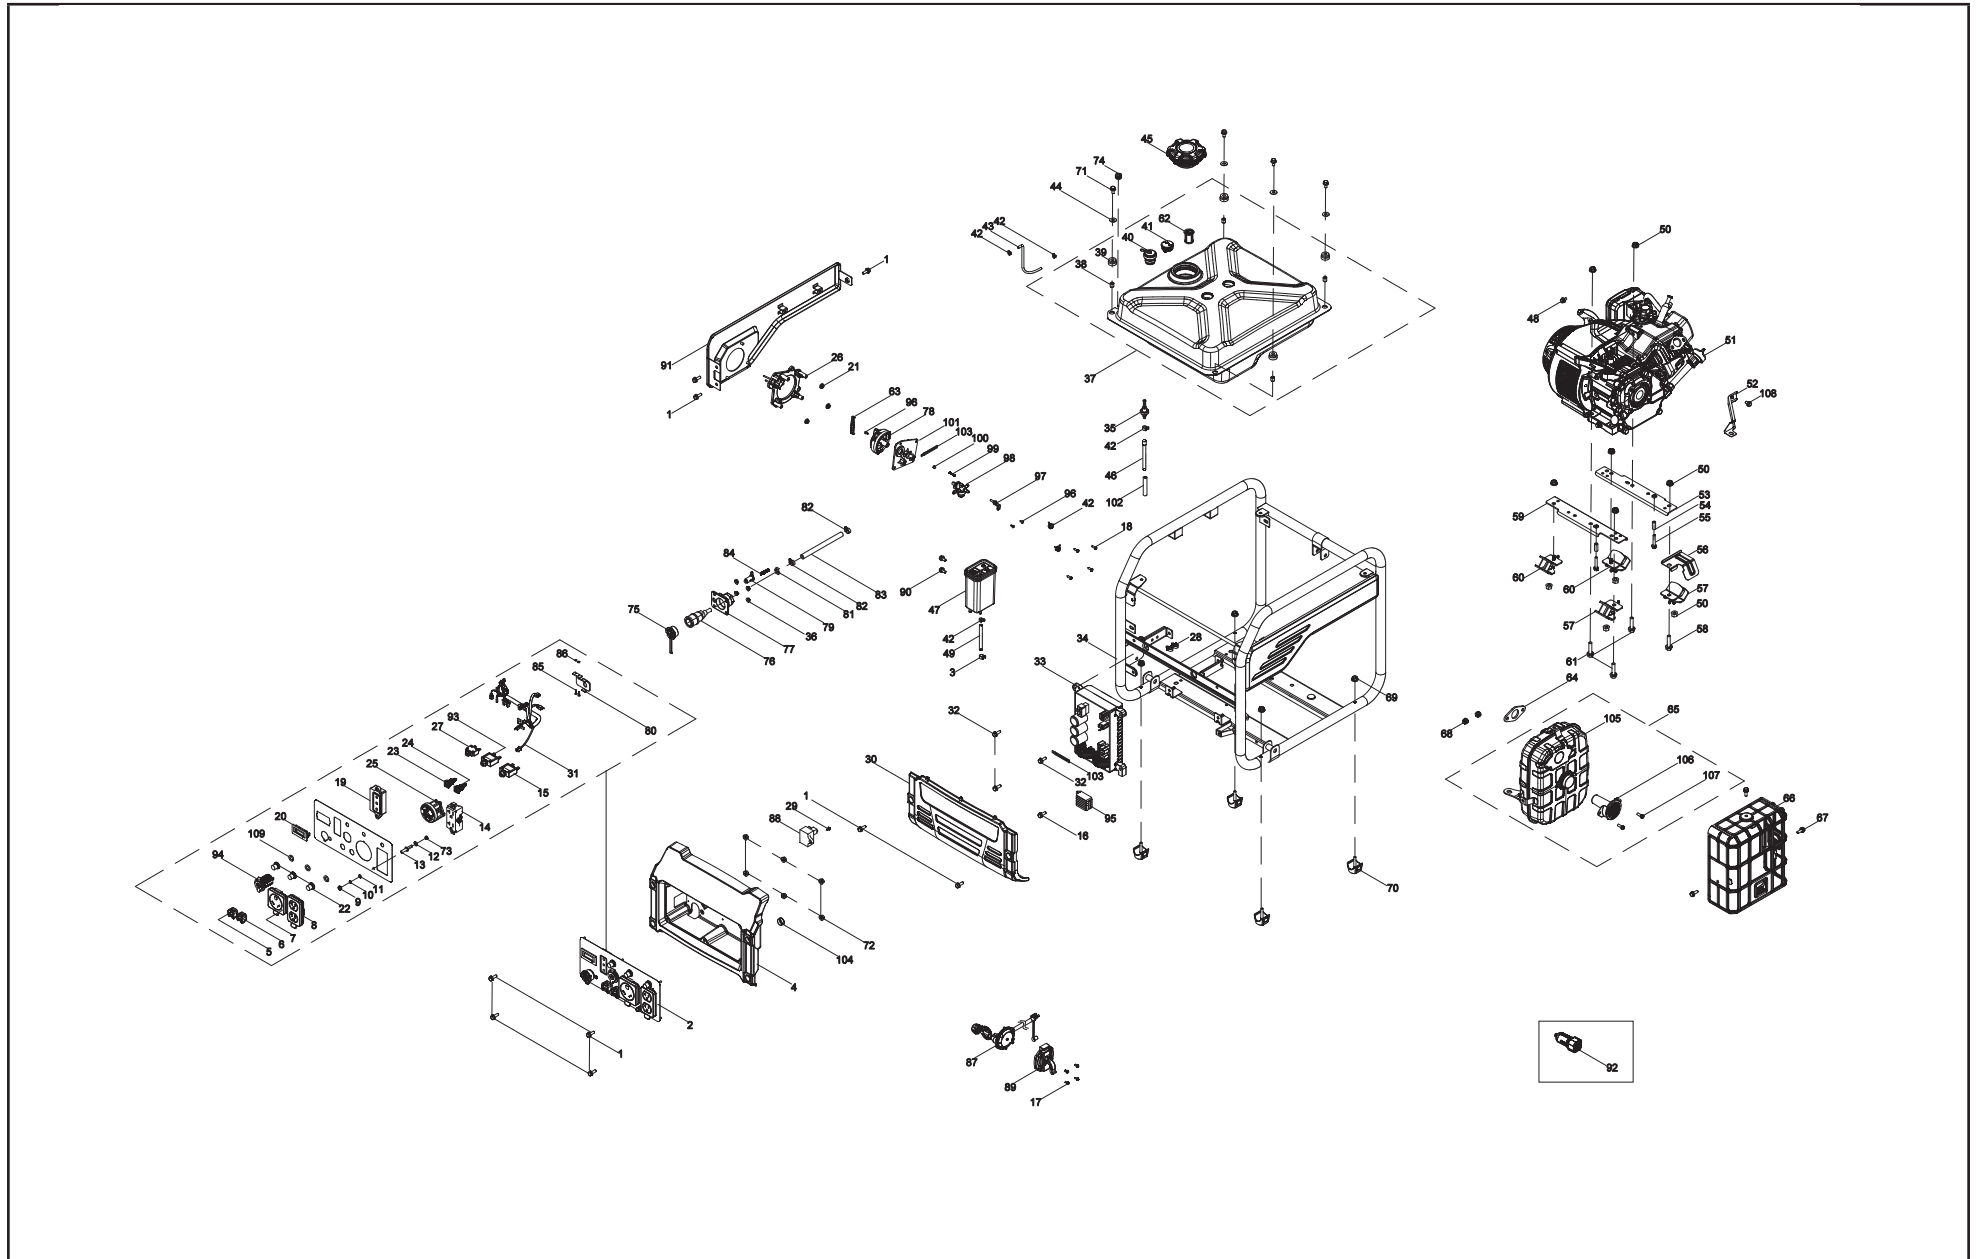

Champion Power Equipment, Inc., Santa Fe Springs, CA USA

MODEL #200914

PARTS INFORMATION

4250W DUAL FUEL INVERTER GENERATOR

SERIAL NUMBER RANGE: ALL

To order replacement parts please visit:
shop.championpowerequipment.com
or call **1-877-338-0999**.

TABLE OF CONTENTS

Generator Parts Diagram	3
Generator Parts List	4
Engine Parts Diagram	6
Engine Parts List	7
Wiring Diagram	9

GENERATOR PARTS DIAGRAM

GENERATOR PARTS LIST

#	Part Number	Description	Qty.
1	100011264-0002	Flange Bolt M6 x 16	9
2	100713952-0001	Panel Assembly	1
3	100090871	Clamp Ø9.7 x 8	1
4	100142006-0001	Protect Panel	1
5	100735685-0001	Cover, Parallel Terminal, Red	1
6	100735685-0002	Cover, Parallel Terminal, Black	1
7	100731572	Receptacle Cover, TT-30R	1
8	100731575	Receptacle Cover, 5-20R, Duplex	1
9	100011421-0002	Flange Nut M6	1
10	100010886-0002	Spring Washer Ø6	1
11	100010910-0002	Washer Ø6	1
12	100011025-0001	Lock Washer Ø6, Toothed	1
13	100092320-0002	Ground Stud	1
14	100020029	Receptacle 5-20R, Duplex	1
15	100019747	20Amp Circuit Breaker, Push Button	1
16	100011270-0002	Flange Bolt M6 x 30	1
17	100011570-0007	Flange Bolt M6 x 12	4
18	100032963-0003	Self-tapping Screw ST3.5 x 13	4
19	100724694	LED Display Module	1
20	100715461	Intelligauge	1
21	100011451-0006	Flange Nut M5, GB6177.1	3
22	100120180	Cover, Circuit Breaker	3
23	100746006-0001	Parallel Terminal, Red	1
24	100746006-0002	Parallel Terminal, Black	1
25	100020008	Receptacle TT-30R	1
26	100715705	Transfer Switch Seat	1
27	100057719	8Amp Circuit Breaker, Push Button	1
28	100000672	Clip Ø9	2
29	100032967-0002	Self-tapping Screw ST4.2 x 16	1
30	100142007-0003	Protective Cover, Inverter Module	1