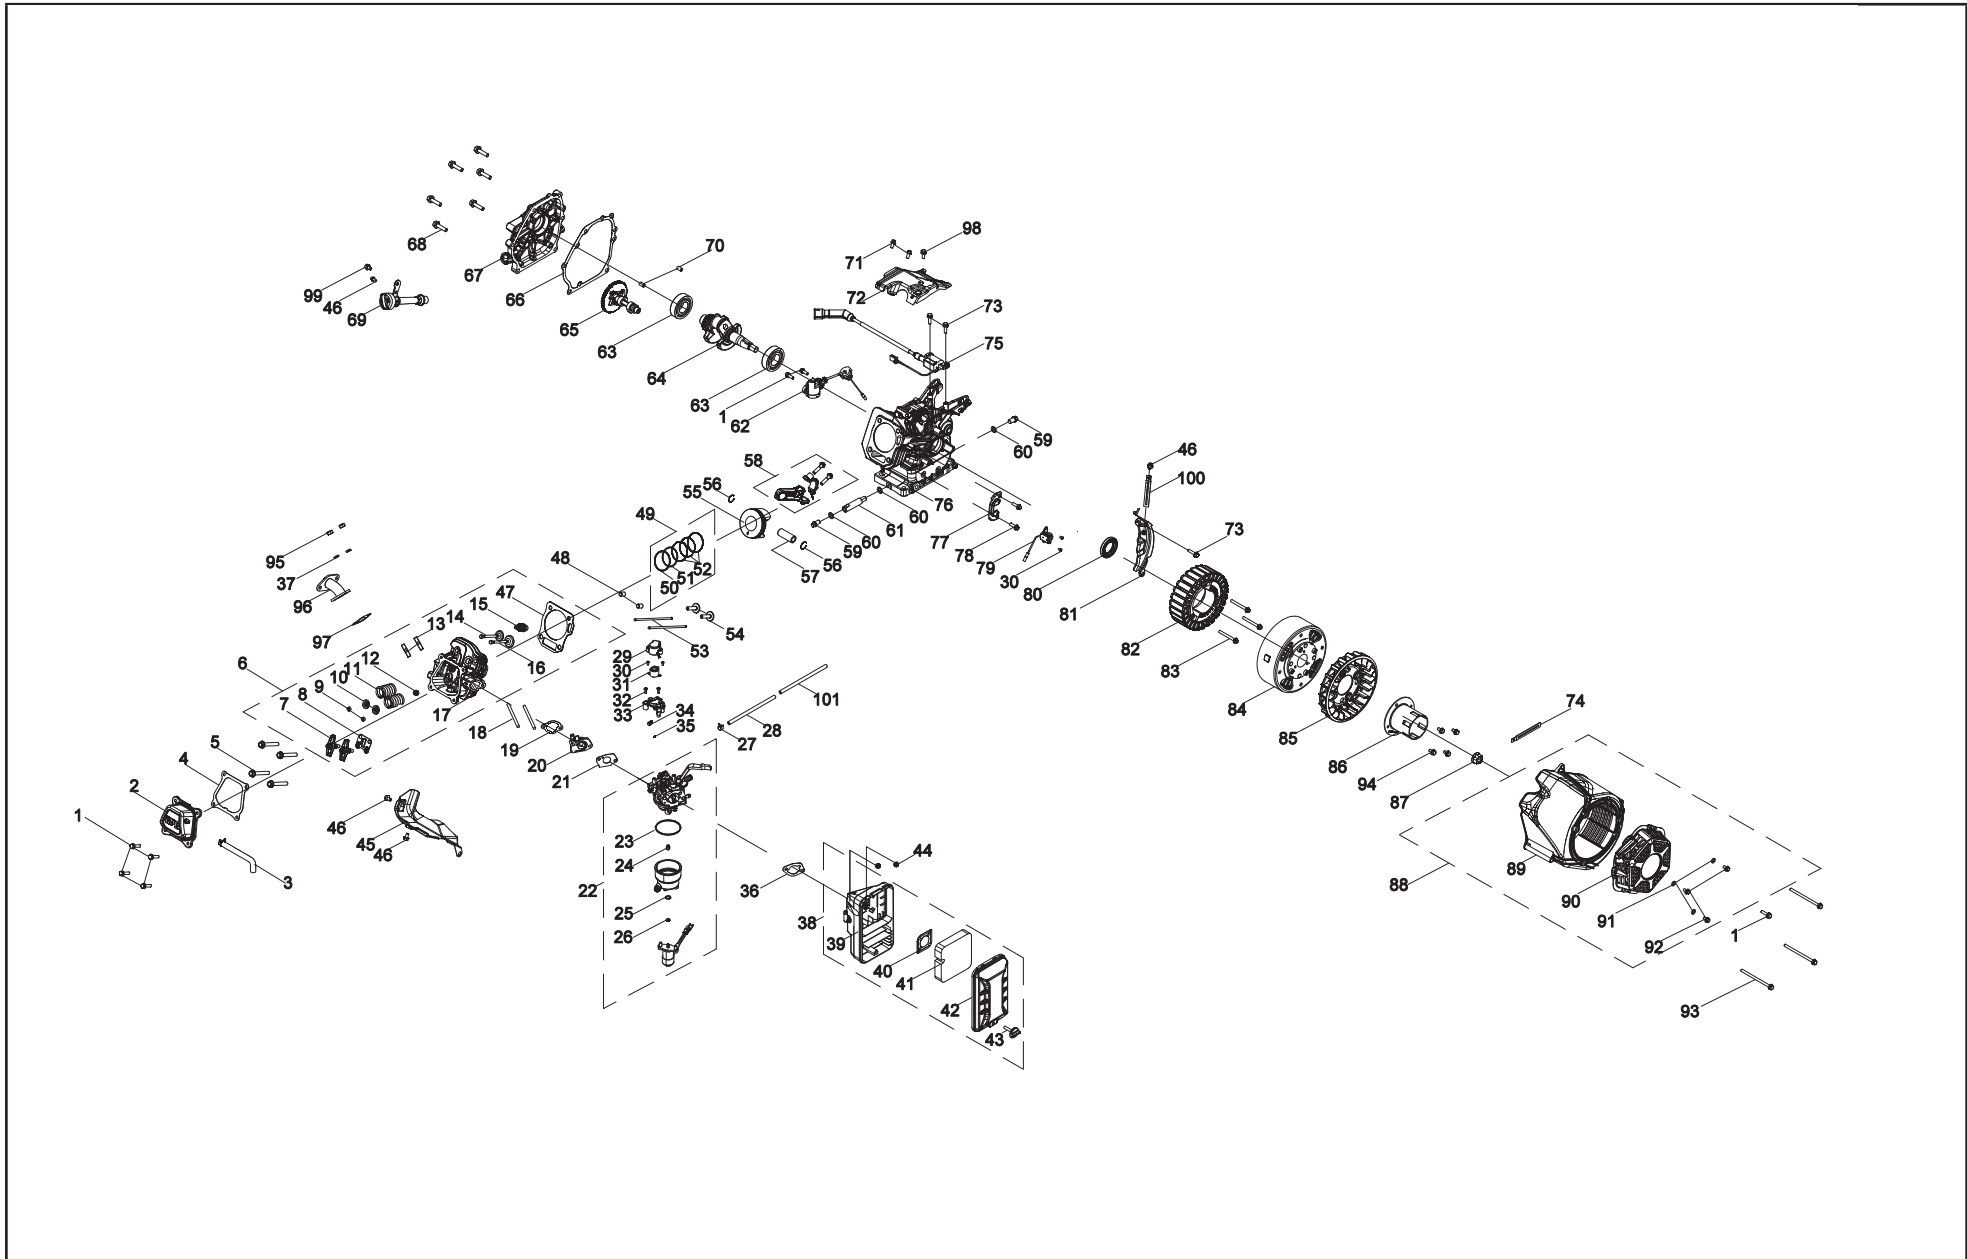

#	Part Number	Description	Qty.
61	100011320-0002	Flange Bolt M8 x 35	3
62	100098838	Fuel Level Filter Assembly	1
63	100712234	Fuel Switch Cover	1
64	100058175	Gasket, Muffler,Graphite	1
65	100151975	Exhaust Muffler Assembly	1
66	100142015-0001	Muffler Cover	1
67	100097575-0002	Flange Bolt M6 x 10, QC340	3
68	100011422-0004	Flange Nut M8, GB6170	2
69	100011452-0002	Flange Nut M6, GB6177.1	4
70	100093522	Damping Pad	4
71	100011267-0002	Flange Bolt M6 x 22	4
72	100011450-0003	Flange Nut M4	6
73	100011419-0003	Flange Nut M5	1
74	100009075	Sheath, Connection Tube	1
75	100158478	Protector Cover, Quick Connector	1
76	100715707	Self-locking Quick Connector, Female	1
77	100157218	Mounting Seat, Self-locking Quick Connector	1
78	100725108	Fuel Switch Lever	1
79	100157217	Sliding Block, Mounting Seat	1
80	100157215	Mounting Plate	1
81	100160807	Nut M10	1
82	100159468-0001	Clamp, Fuel Hose	2
83	100714026	Gas Hose	1
84	100157221	Spring, Mounting Seat	1
85	100719040-0001	Screw M2 x 18	2
86	100096063-0001	Flange Nut M2.5	2
87	100715708-0001	LPG Hose with Regulator	1
88	100715460	Fuel Solenoid Valve Controller	1
89	100715007	Mounting Cover, Gas Pressure Valve	1
90	100011260-0003	Flange Bolt M6 x 10	2
91	100717376-0001	Appearance Panel, Left	1
92	100155005-0002	12VDC USB Adapter	1

#	Part Number	Description	Qty.
93	100019756	30Amp Circuit Breaker, Push Button	1
94	100019782	Receptacle, 12 VDC	1
95	100713834	Rectifier Bridge, Capacitance	1
96	100031845-0002	Screw ST4 x 12	3
97	100725113	Fuel Switch Stopper	1
98	100725107	Fuel Switch	1
99	100725111	Fuel Switch Spring	1
100	100725112	Slide Block, Fuel Switch	1
101	100725109	Mounting Seat, Fuel Switch	1
102	100726675	Fuel Hose Jacket	1
103	100000655	Wire Clip B	2
104	100727080	Wire Clip	1
105	100151976	Muffler	1
106	100154368	Spark Arrester Assembly	1
107	100718327	Mounting Bolt, Spark Arrester	2
108	100011570-0001	Flange Bolt M6 x 12	1
109	100031552	O-Ring	3

ENGINE PARTS DIAGRAM