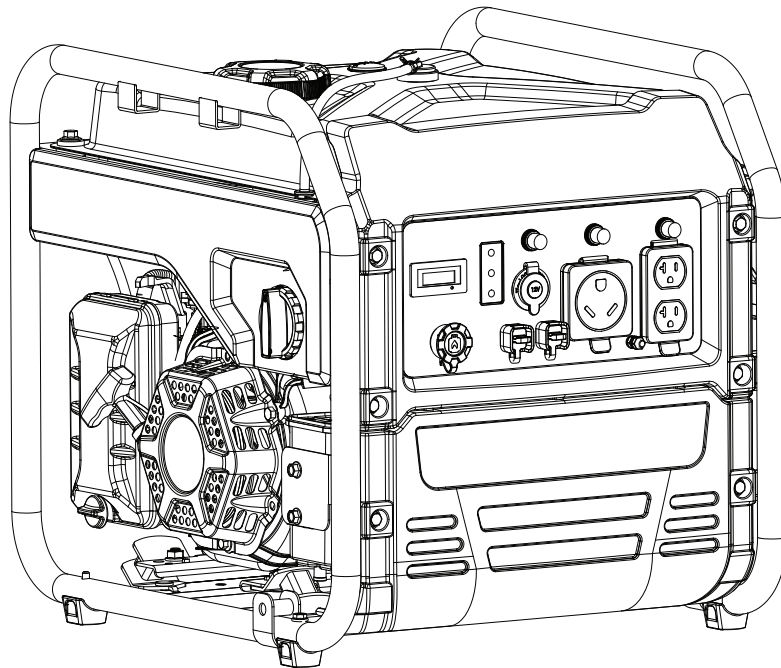

PARTS INFORMATION

4250W DUAL FUEL INVERTER GENERATOR

SERIAL NUMBER RANGE: ALL

To order replacement parts please visit:
shop.championpowerequipment.com
or call **1-877-338-0999**.