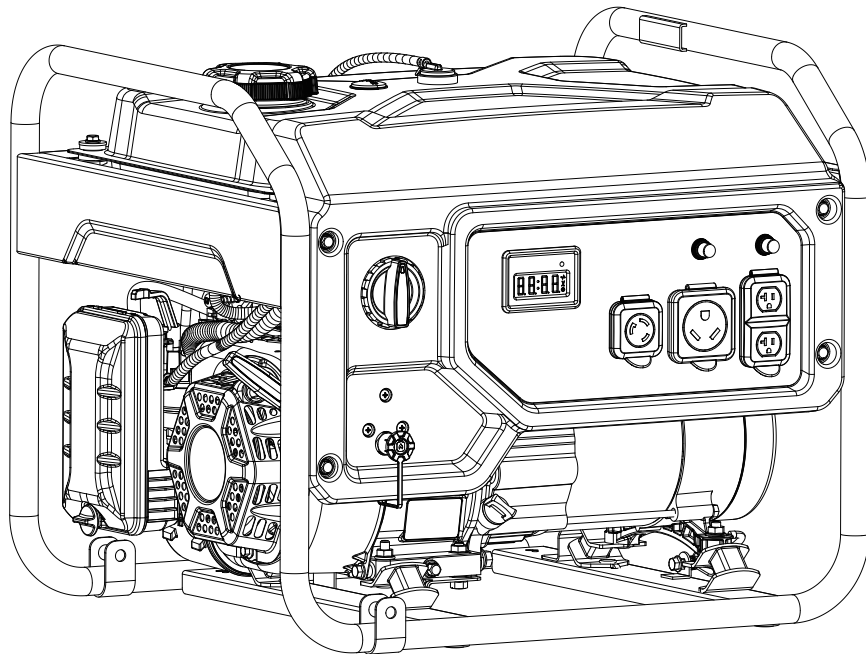

Champion Power Equipment, Inc., Santa Fe Springs, CA USA

MODEL #200965

PARTS INFORMATION

3500W DUAL FUEL PORTABLE GENERATOR

SERIAL NUMBER RANGE: ALL

To order replacement parts please visit:
shop.championpowerequipment.com
or call **1-877-338-0999**.

TABLE OF CONTENTS

Generator Parts Diagram	3
Generator Parts List	4
Engine Parts Diagram	6
Engine Parts List	7
Wiring Diagram	9

GENERATOR PARTS DIAGRAM

GENERATOR PARTS LIST

#	Part Number	Description	Qty.
1	100719472	LPG Hose With Regulator, 2m x 5/16" QC	1
2	100713896-0001	Screw M5 x 16	3
3	100163911	Rubber Cover, LPG Regulator	1
4	100011264-0002	Flange Bolt M6 x 16	4
5	100719464-0003	Panel Assembly	1
6	100724732	Control Panel Housing	1
7	100716952	Intelligauge, INT1BOF	1
8	100020005	Receptacle L5-30R	1
9	100020008	Receptacle TT-30R	1
10	100020029	Receptacle 5-20R, Duplex	1
11	100120180	Circuit Breaker Cover	2
12	100088269	Receptacle Cover, L5-30R	1
13	100088268	Receptacle Cover, TT-30R	1
14	100088270	Receptacle Cover, 5-20R, Duplex	1
15	100724629	Wire Harness Assembly	1
16	100721216	Solenoid Valve Controller	1
17	100728387	OVF	1
18	100019754	20Amp Circuit Breaker, Push Button	1
19	100019751	30Amp Circuit Breaker, Push Button	1
20	100719463	LPG Regulator	1
21	100110283	Clamp Ø17	3
22	100712236	Hose, Fuel Ø9 x Ø17 x 50	1
23	100163344	Fuel Valve Assembly	1
24	100005130	Clamp Ø9 x 8	1
25	100005138	Clamp Ø9.5 x 8	3
26	100093250-0002	Self-tapping Screw ST4.8 x 20	4
27	100714686	Clamp 2	2
28	100747339	Tube, Fuel Ø4 x Ø10 x 270	1
29	100714546	Fitting, Fuel Tank with Filter	1
30	100716100-0001	Fuel Tank Assembly, 17.7 L, Yellow	1