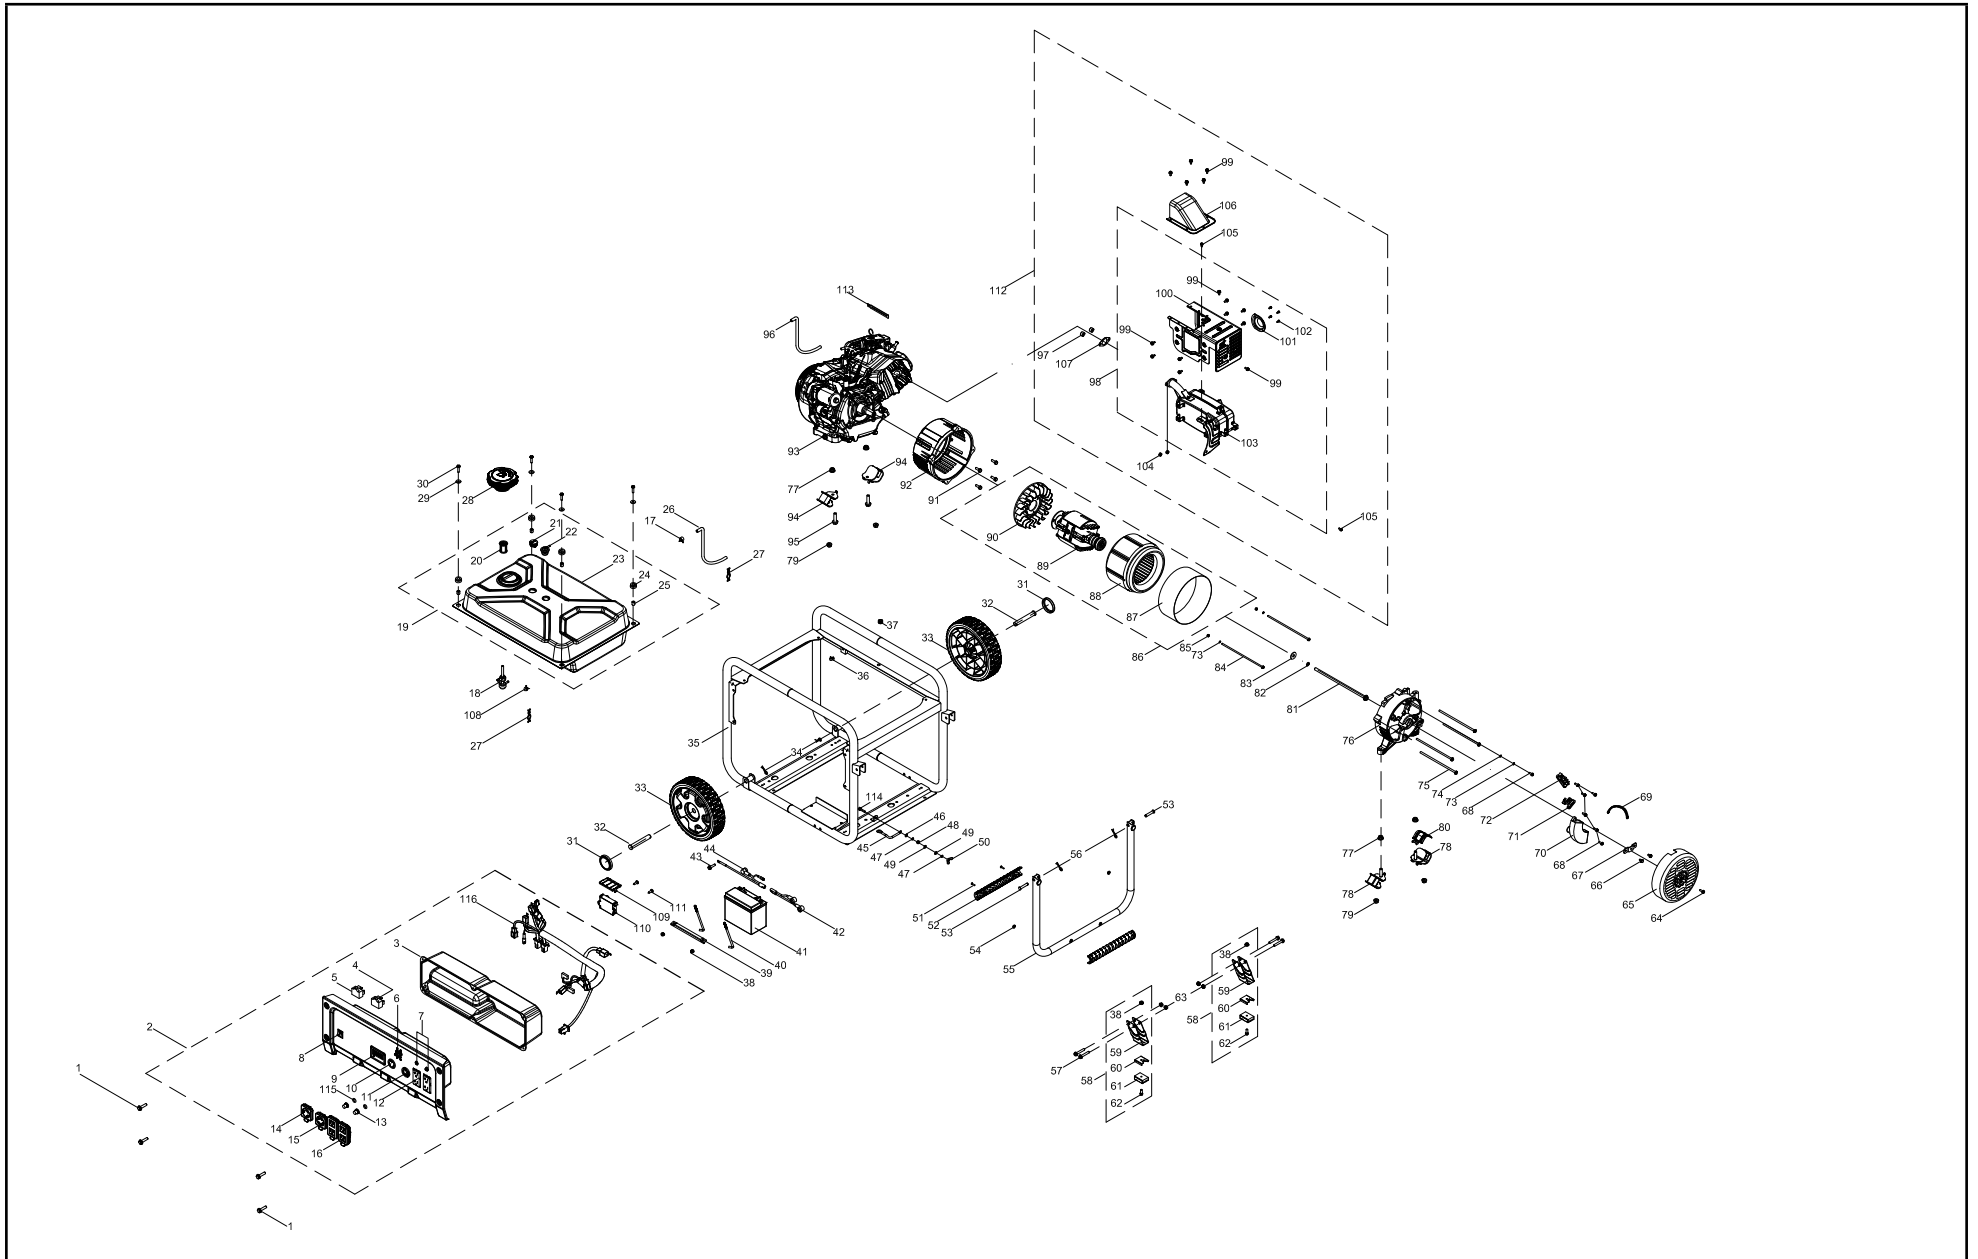

Champion Power Equipment, Inc., Santa Fe Springs, CA USA

MODEL #100806

PARTS INFORMATION

7500W ELECTRIC START GENERATOR

SERIAL NUMBER RANGE: ALL

To order replacement parts please visit:
shop.championpowerequipment.com
or call **1-877-338-0999**.

TABLE OF CONTENTS

Generator Parts Diagram	3
Generator Parts List	4
Wiring Diagram	6

GENERATOR PARTS DIAGRAM

GENERATOR PARTS LIST

#	Part Number	Description	Qty.
1	100011261-0002	Flange Bolt M6 x 12	4
2	100716861-0001	Panel Assembly	1
3	100718233	Control Panel Housing	1
4	100728386	Overvoltage / Low Frequency Controller	1
5	100724627	Battery Charger	1
6	100019957	30A Circuit Breaker, Flip	1
7	100019754	20A Circuit Breaker, Push Button	2
8	100019771-0001	Switch, Ignition	1
9	100727009	Intelligauge INT1AOF	1
10	100020005	Receptacle L5-30R	1
11	100020021	Receptacle L14-30R	1
12	100052461-0001	Receptacle 5-20R GFCI Duplex	2
13	100120180	Bover, Circuit Breaker	2
14	100731573	Cover, L5-30R Receptacle	1
15	100731571	Cover, L14-30R Receptacle	1
16	100731574	Cover GFCI 5-20R, Duplex Receptacle	2
17	100005148	Clamp Ø8	1
18	100725854	Valve, Fuel Shutoff	1
19	100719546-0001	Fuel Tank Assembly, 29.1L, Yellow	1
20	100021301	Filter, Fuel Level	1
21	100714393	Fuel Gauge	1
22	100720340	Valve, Reversal	1
23	100724823-0001	Fuel Tank, 29.1L, Yellow	1
24	100032369	Vibration Mounting, Fuel Tank	4
25	100021118	Bushing, Ø12 x Ø9 x 13	4
26	100718156	Hose, Fuel Tank Venting	1
27	100000658	Clamp 1	2
28	100142004	Fuel Tank Cap	1
29	100010439-0001	Washer Ø6.5 x 2 x Ø25	4
30	100011268-0002	Flange Bolt M6 x 25	4