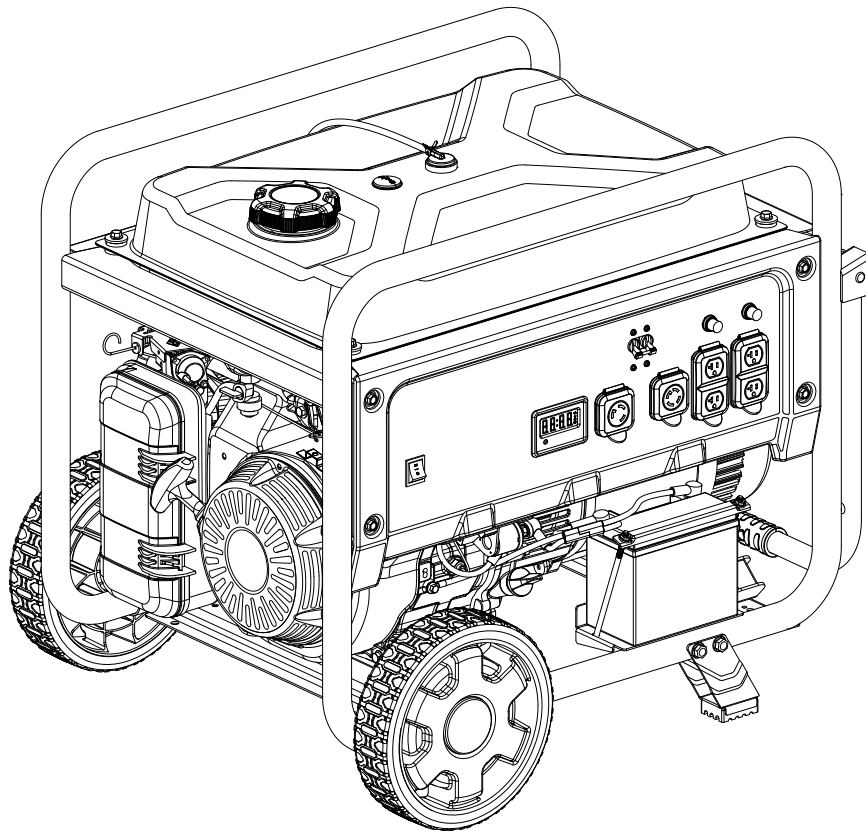

Champion Power Equipment, Inc., Santa Fe Springs, CA USA

MODEL #100806

PARTS INFORMATION

7500W ELECTRIC START GENERATOR

SERIAL NUMBER RANGE: ALL

To order replacement parts please visit:
shop.championpowerequipment.com
or call **1-877-338-0999**.

TABLE OF CONTENTS

Generator Parts Diagram	3
Generator Parts List	4
Wiring Diagram	6

GENERATOR PARTS DIAGRAM

GENERATOR PARTS LIST

#	Part Number	Description	Qty.
1	100011261-0002	Flange Bolt M6 x 12	4
2	100716861-0001	Panel Assembly	1
3	100718233	Control Panel Housing	1
4	100728386	Overvoltage / Low Frequency Controller	1
5	100724627	Battery Charger	1
6	100019957	30A Circuit Breaker, Flip	1
7	100019754	20A Circuit Breaker, Push Button	2
8	100019771-0001	Switch, Ignition	1
9	100727009	Intelligauge INT1AOF	1
10	100020005	Receptacle L5-30R	1
11	100020021	Receptacle L14-30R	1
12	100052461-0001	Receptacle 5-20R GFCI Duplex	2
13	100120180	Bover, Circuit Breaker	2
14	100731573	Cover, L5-30R Receptacle	1
15	100731571	Cover, L14-30R Receptacle	1
16	100731574	Cover GFCI 5-20R, Duplex Receptacle	2
17	100005148	Clamp Ø8	1
18	100725854	Valve, Fuel Shutoff	1
19	100719546-0001	Fuel Tank Assembly, 29.1L, Yellow	1
20	100021301	Filter, Fuel Level	1
21	100714393	Fuel Gauge	1
22	100720340	Valve, Reversal	1
23	100724823-0001	Fuel Tank, 29.1L, Yellow	1
24	100032369	Vibration Mounting, Fuel Tank	4
25	100021118	Bushing, Ø12 x Ø9 x 13	4
26	100718156	Hose, Fuel Tank Venting	1
27	100000658	Clamp 1	2
28	100142004	Fuel Tank Cap	1
29	100010439-0001	Washer Ø6.5 x 2 x Ø25	4
30	100011268-0002	Flange Bolt M6 x 25	4