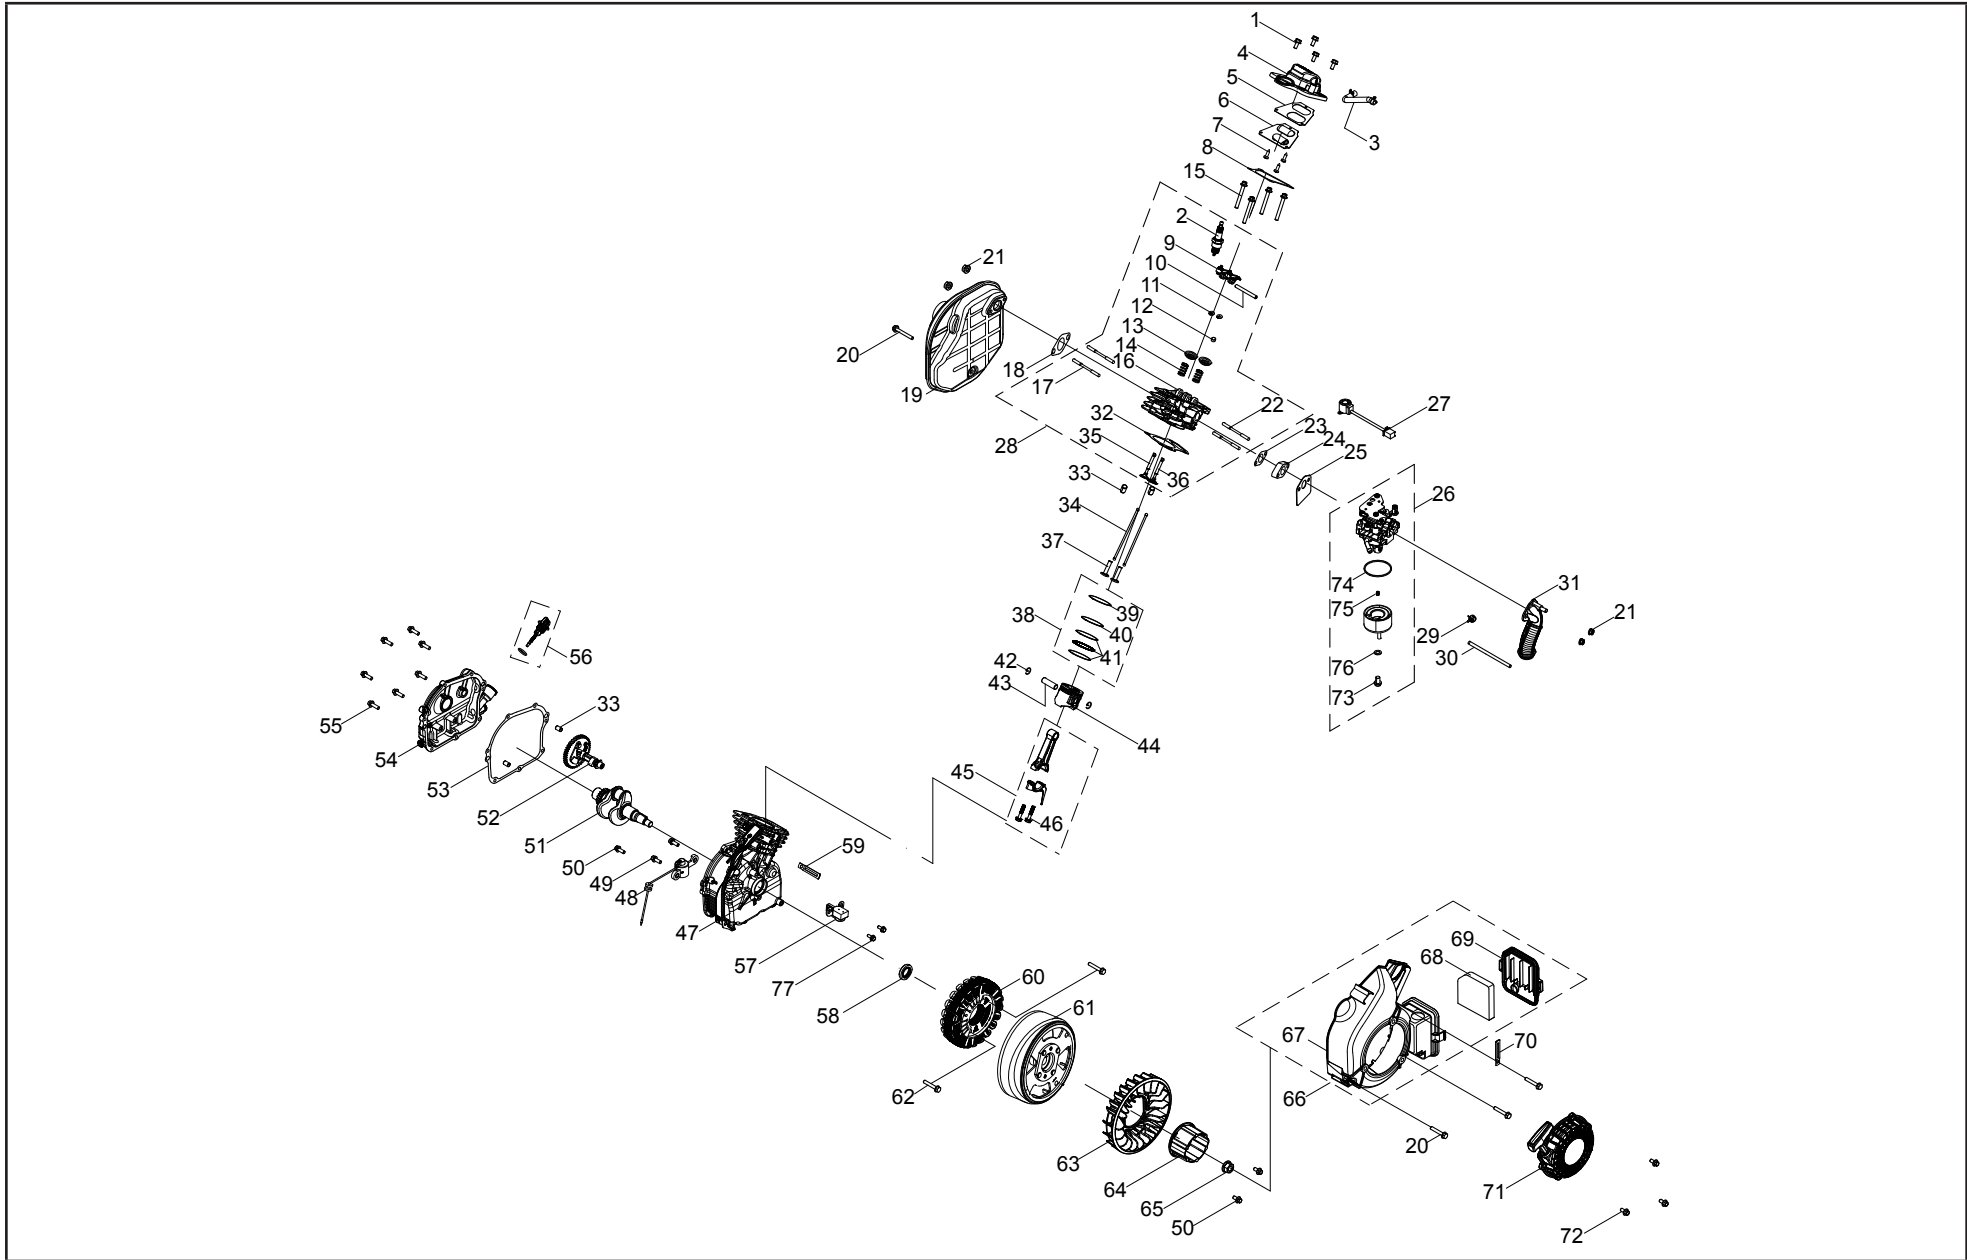

#	Part Number	Description	Qty.
61	100093250-0005	Self-tapping Screw ST4.8 x 20	2
62	100711012-0001	Housing Assembly, Right Handle, Black	1
63	100715541	Housing, Right Handle, Black	1
64	100711052	Spark Plug Maintenance Plate, Black	1
65	100163606	Bolt	4
66	100011419-0001	Nut M5	1
67	100010885-0003	Spring Washer Ø5	1
68	100010919-0002	Flat Washer Ø5	1
69	100032967-0004	Self-tapping Screw ST4.2 x 16	1
70	100714544	Mounting Plate, Recoil Cord	1
71	100098271	Switch Spring	1
72	100072715	Vibration Mount, Support	4
73	100088546	Housing Assembly, Bottom, Black	1
74	100072711	Housing, Bottom, Black	1
75	100072994	Step Nut M6	6
76	100072710	Rubber Damper	1
77	100011452-0003	Nut M6	4
78	100072712	Foot, Bottom Housing	4
79	100099173	Steel Ball	1
80	100727919-0001	Maintenance Panel	1
81	100715786-0001	Cover, Fuel Switch Handle	1
82	100714543	Swing Arm	1
83	100714542	Block, Swing Arm	1
84	100733685	Rectifier Bridge, Capacitance	1
85	100163194	Wire Harness Assembly	1
86	100714558	Wire Stop Block	1
87	100011001-0004	Self-tapping Screw ST4.2 x 10	1
88	100155005	12VDC USB Adapter	1
89	100031552	O-Ring	2

ENGINE PARTS DIAGRAM