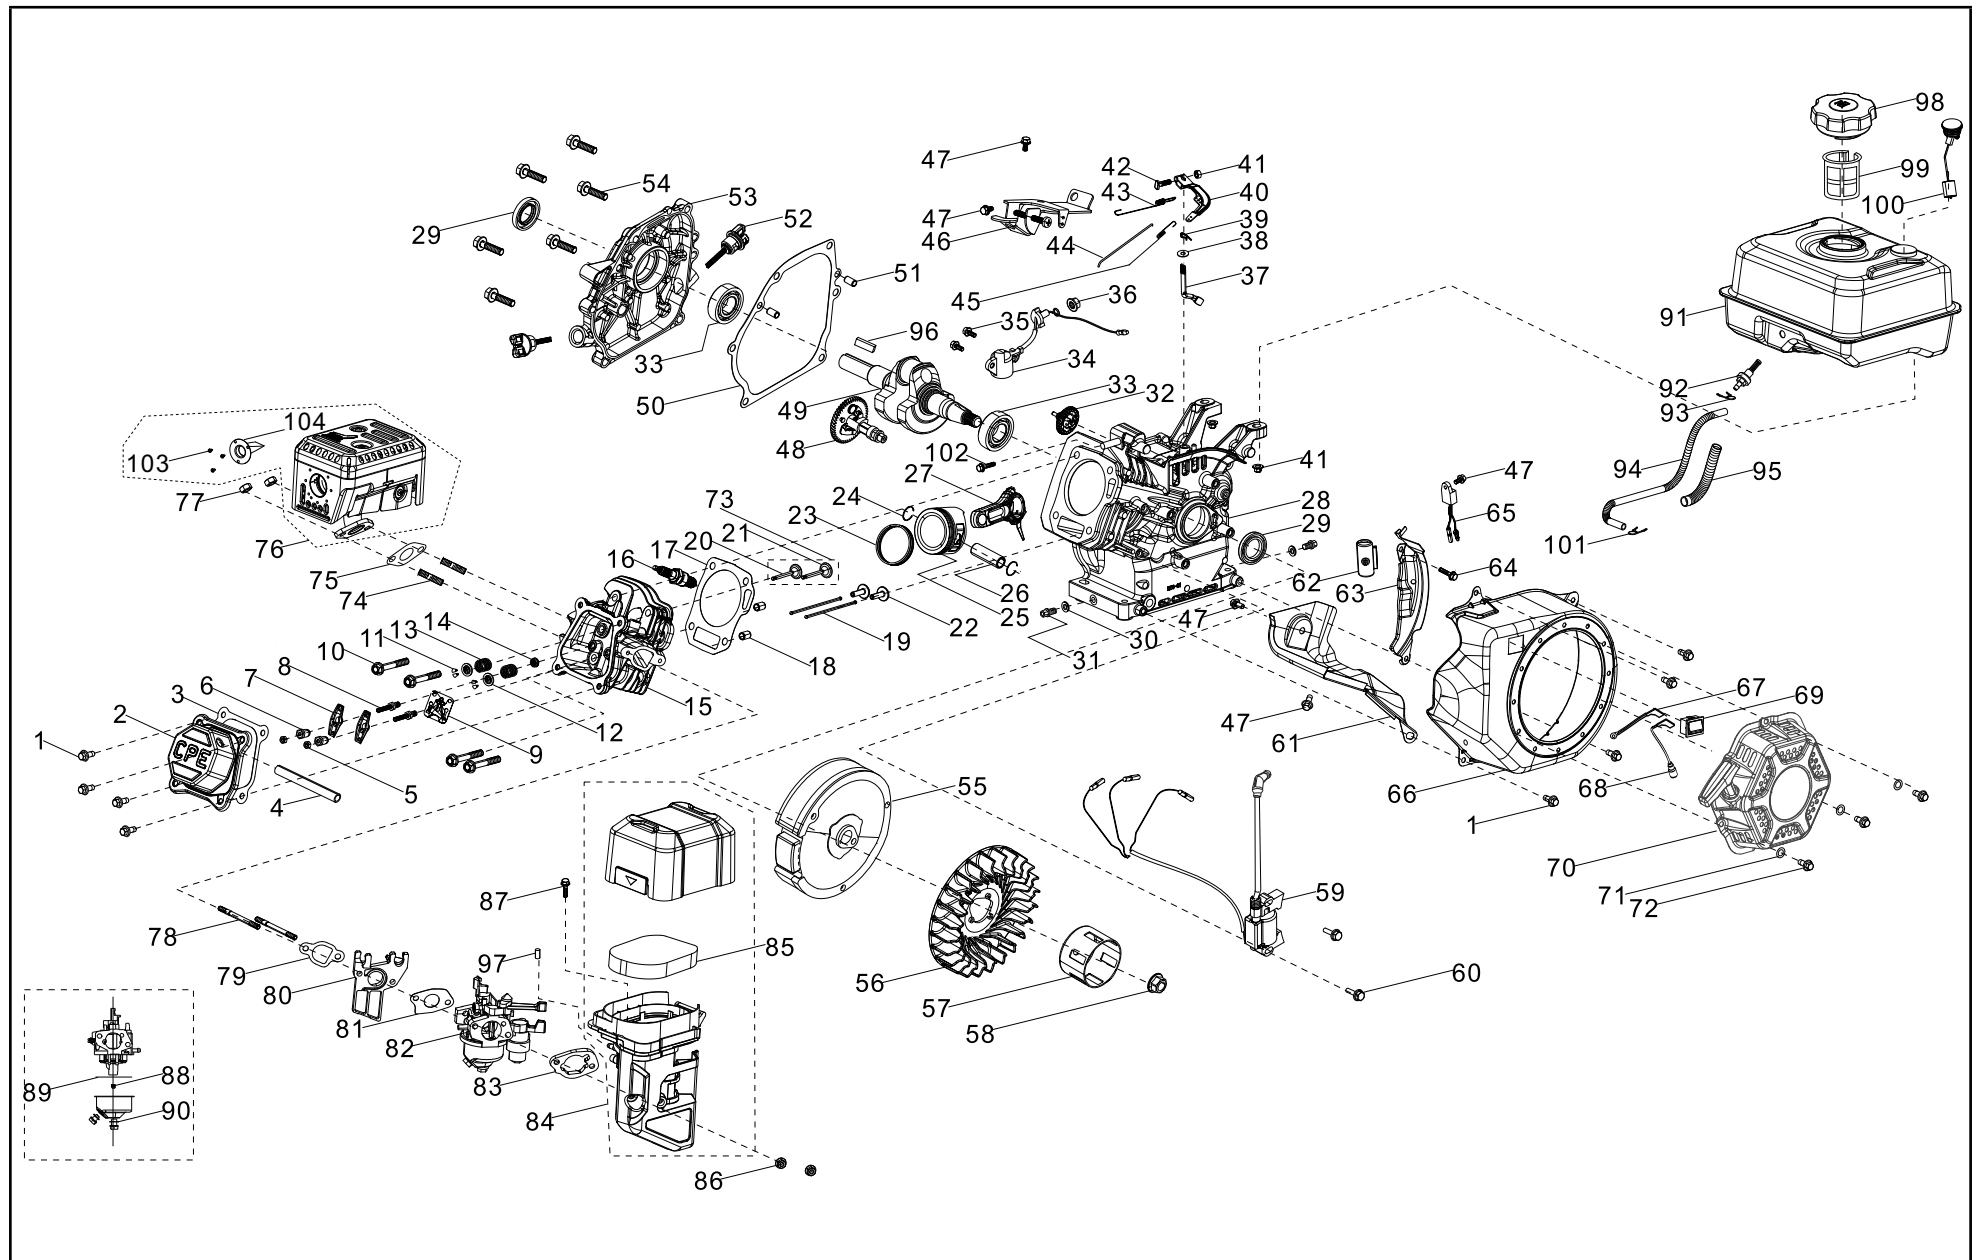

ENGINE PARTS DIAGRAM R224P

ENGINE PARTS LIST R224P

#	Part Number	Description	Qty.
1	90001-0612-0101	Hexagon Flange Bolt, M6 × 12, Blue White Zinc	8
2	12410-Z440110-0001	Cylinder Head Cover Subassembly, Blue White Zinc	1
3	12004-Z440110-00A0	Cylinder Head Cover Gasket	1
4	17004-Z440110-0002	Tube, Breather, Ø8 × Ø12 × 90	1
5	14312-Z010110-0000	Valve Lock Nut	2
6	14314-Z010110-0000	Valve Adjusting Nut	2
7	14311-Z010110-0000	Valve Rocker	2
8	14313-Z010110-0000	Valve Adjusting Bolt	2
9	14090-Z010110-0000	Lifter Stopper Plate Subassembly, Blue White Zinc	1
10	12003-Z010110-0001	Cylinder Head Bolt, M8 × 60, Blue White Zinc	4
11	12109-Z810110-0000	Valve Lock Clamp	4
12	12112-Z810210-0000	Valve Spring Retainer	2
13	12103-Z010110-0000	Valve Spring	2
14	12101-Z810210-0000	Seal Guide	1
15	12140-Z810210-00A0	Cylinder Head Subassembly	1
16	30010-Z010110-0000	Spark Plug, F6RTC	1
17	12131-Z950210-0000	Cylinder Head Gasket	1
18	90502-1114-00A0	Pin, 11 × 14	2
19	14071-Z440110-0000	Valve Lifter	2
20	12121-Z810120-0000	Exhaust Valve	1
21	12111-Z810110-0000	Inlet Valve	1
22	14081-Z040110-0000	Valve Tappet	2
23	13200-Z140210-00A9	Piston Ring Assembly	1
24	13122-Z510210-0000	Piston Pin Clip	2
25	13111-Z810120-00A0	Piston	1
26	13121-Z810110-0000	Piston Pin, Ø13 × Ø45.9	1
27	13010-Z810210-00A0	Connecting Rod	1

#	Part Number	Description	Qty.
28	11310-Z810120-00A9	Crankcase Subassembly	1
29	90682-Z300110-0001	Oil Seal, Ø25 × Ø41.25 × 6	2
30	90408-Z010110-00A0	Washer, Ø10 × Ø15.8 × 1.5	2
31	11007-Z010110-0001	Drain Plug Bolt, M10 × 1.25 × 15, Blue White Zinc	2
32	16400-Z810210-0000	Governor Gear Assembly	1
33	90547-0205-00	Bearing	2
34	37060-Z010120-0001	Engine oil Sensor, W/O Nut	1
35	90001-0614-01A0	Hexagon Flange Bolt, M6 × 14, Blue White Zinc	2
36	90305-Z010210-0101	Hexagon Flange Nut, M10, Blue White Zinc	1
37	16061-Z010110-0000	Governor Arm	1
38	90408-Z010210-00A0	Washer, Ø6.2 × Ø15 × 0.6	1
39	90501-Z010110-0001	Pin, Blue White Zinc	1
40	16070-Z010110-0001	Governor Support Subassembly, Blue White Zinc	1
41	90305-0600-3101	Hexagon Flange Nut, M6, Blue White Zinc	3
42	16072-Z010110-0001	Governor Support Bolt, M6 × 21, Blue White Zinc	1
43	16063-Z810110-0001	Spring, Governor	1
44	16062-Z010110-0001	Governeur Rod, Blue White Zinc	1
45	16012-Z010310-0000	Throttle Valve Returning Spring	1
46	16520-Z012510-0100	Throttle Control Assembly, Blue White Zinc	1
47	90001-0610-0101	Hexagon Flange Bolt, M6 × 10, Blue White Zinc	5
48	14200-Z810310-0000	Camshaft Assembly	1
49	13300-Z812110-0000	Crankshaft Assembly	1
50	11001-Z440110-00A0	Crankcase Gasket	1
51	90502-0912-00A0	Pin, 9 × 12	2
52	15010-Z290110-L401	Oil Dipstick Subassembly	2
53	11411-Z440410-00A0	Crankcase Cover	1