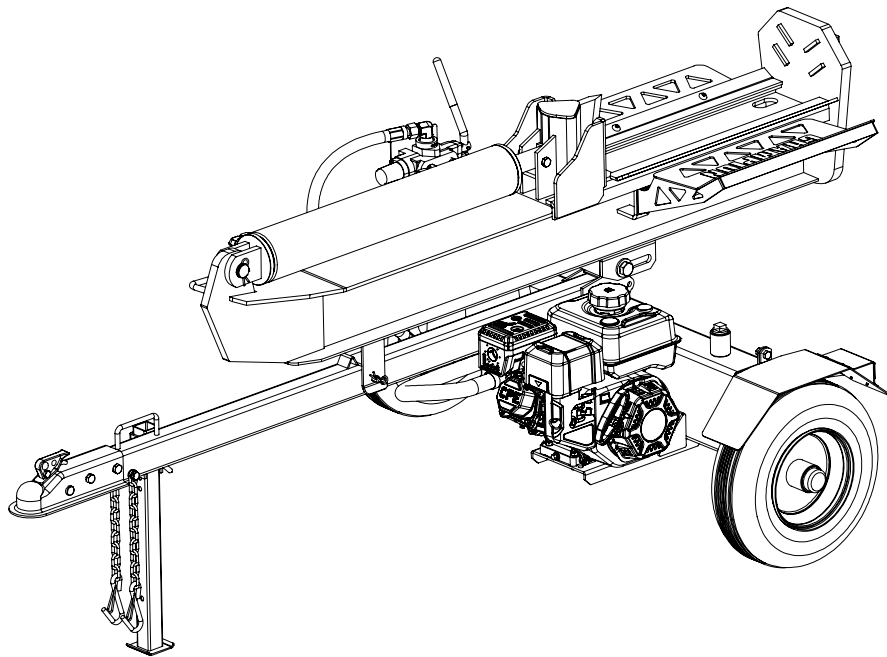

Champion Power Equipment, Inc., Santa Fe Springs, CA USA

MODEL #100424

PARTS INFORMATION

27 TON FULL BEAM LOG SPLITTER

SERIAL NUMBER RANGE: F2207023472

To order replacement parts please visit:
shop.championpowerequipment.com
or call **1-877-338-0999**.

TABLE OF CONTENTS

Log Splitter Parts Diagram.....	3
Log Splitter Parts List.....	4
Engine Parts Diagram 27.103.....	6
Engine Parts List 27.103.....	7
Engine Parts Diagram R224P.....	9
Engine Parts List R224P.....	10
Engine Parts Diagram 1TC7QG012.....	12
Engine Parts List 1TC7QG012.....	13

LOG SPLITTER PARTS DIAGRAM

LOG SPLITTER PARTS LIST

#	Part Number	Description	Qty.
1	PMJ25M-01-00	Beam	1
2	G889.1-2000-M12	Lock Nut M12	5
3	G95-2000-12	Washer Ø12	5
4	PMJ25M-02-00	Wedge Slide	1
5	G5782-2000-M12-75	Bolt M12×75(12.9)	1
6	G5783-2000-M8-30	Bolt M8×30	4
7	PMJ25Y-23	JIC90 Joint	1
8	PMJ25M-12	Control Valve	1
9	G818-2000-M8-12	Bolt M8×12	2
10	G859-1987-8	Washer Ø8	2
11	PMJ22J-19	Plate	1
12	PMJ25M-16	Outlet Connector Of Pump	1
13	PMJ25M-29	Right Angle Joiner	2
14	PMJ22M-22	Valve Joiner	1
15	PMJ25M-28	Hydraulic Hose (Valve-Cylinder)	1
16	PMJ25M-08-00	Cylinder	1
17	GJY12-3	R Pin	2
18	PMJ25M-13	Wedge Pin	1
19	PMJ25M-15A	High Pressure Hydraulic Hose(Valve-Pump)	1
20	G5781-2000-M10-20	Bolt M10×20	4
21	G93-1987-10	Lock Washer Ø10	10
22	G95-2000-10	Washer Ø10	14
23	PMJ25M-36-00	Log Catcher	1
24	G70.2-2000-M10-30	Bolt M10×30	2
25	PMJ25M-31	Short Log Catcher	1
26	G6170-2000-M10	Nut M10	6
27	PMJ22G-35-00	Right Fender	1
28	PMJ22G-18	Screw NPT 1 in.	1
29	PMJ25M-19	Bolt M18×115	1
30	G1160.2-89	Oil Scale	1