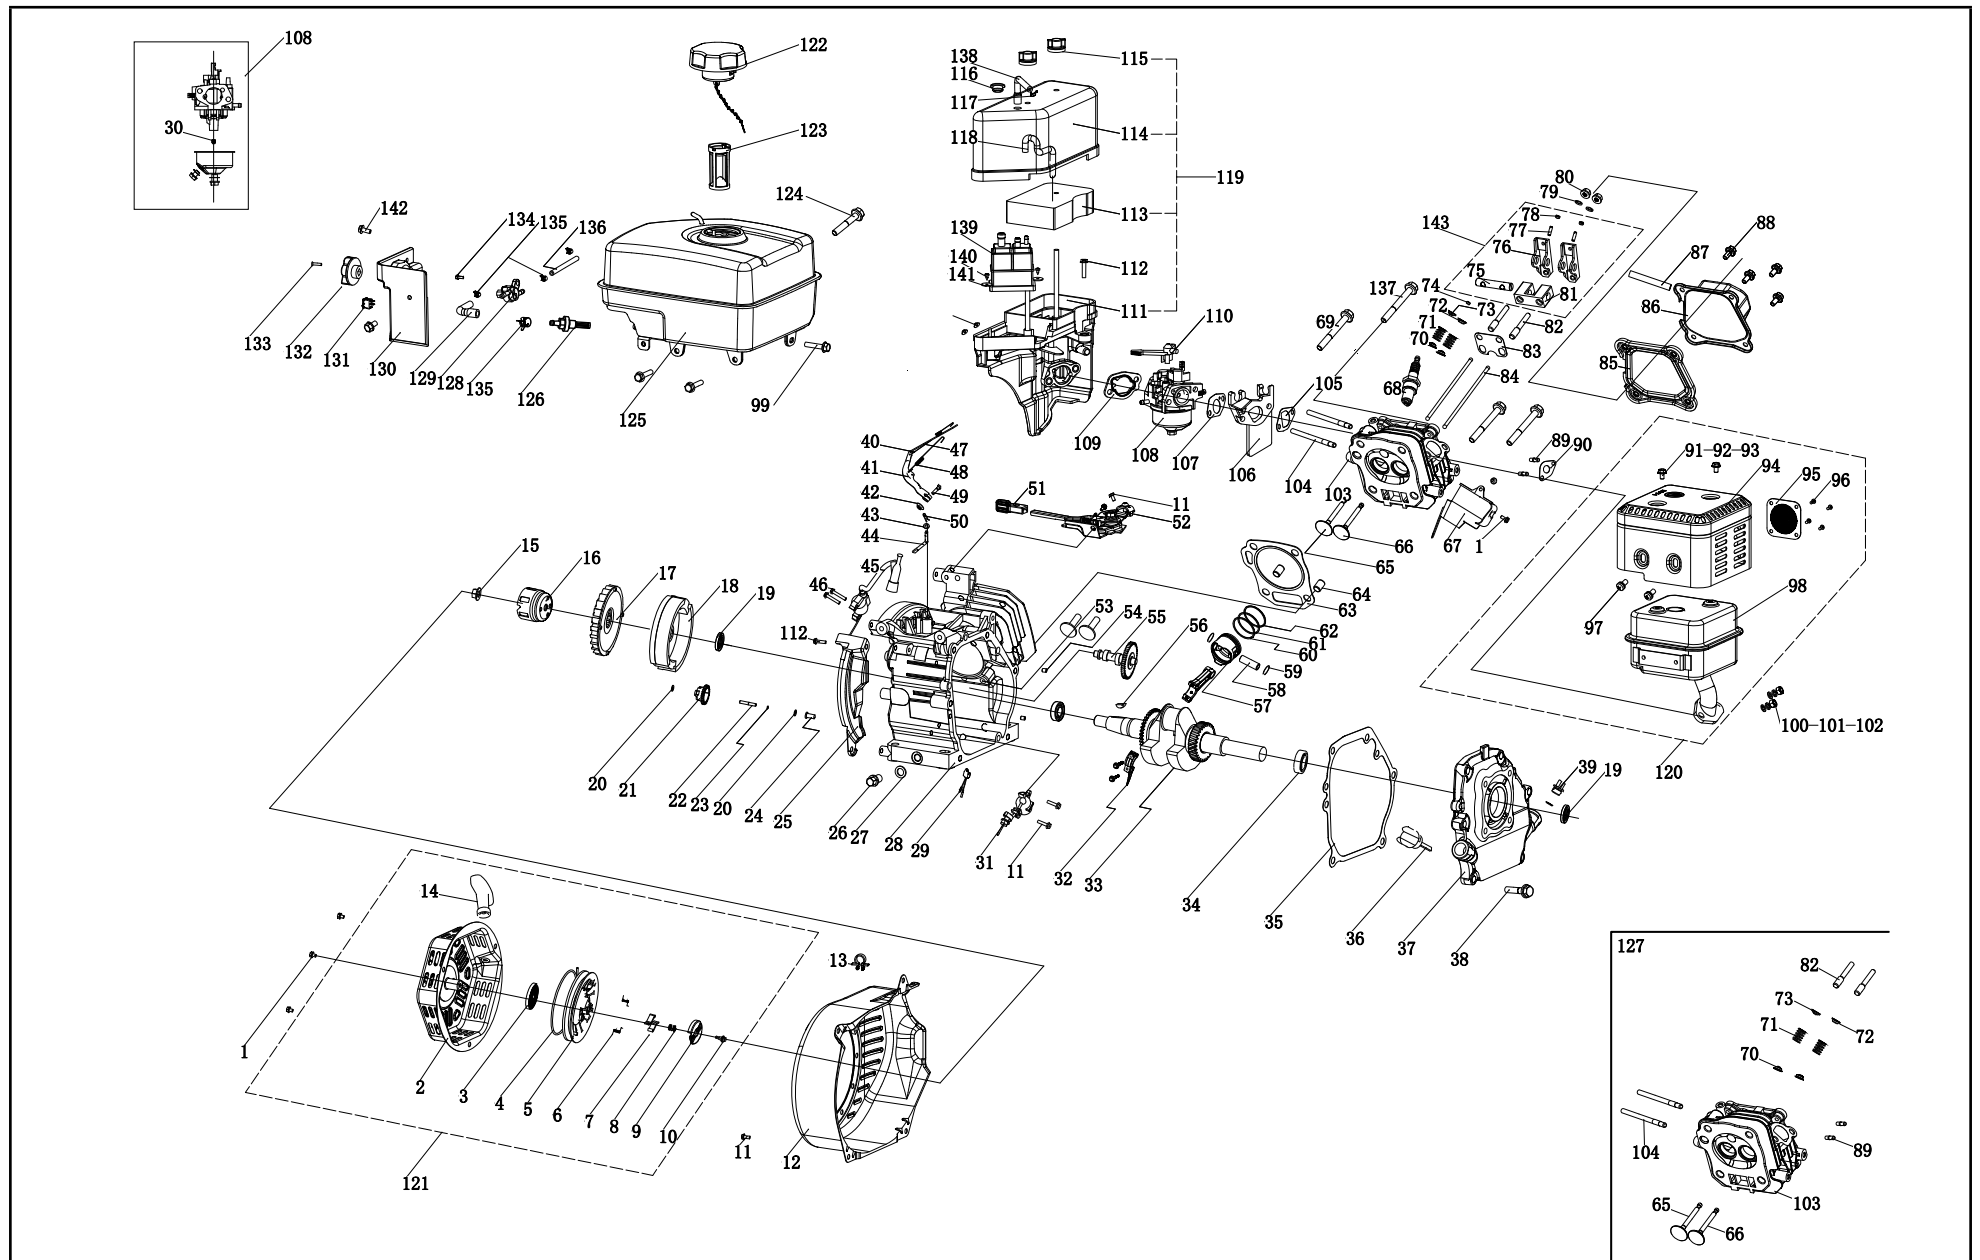

ENGINE PARTS DIAGRAM 27.103

ENGINE PARTS LIST 27.103

#	Part Number	Description	Qty.
1	1.5789.0608	Flange Bolt M6 × 8	5
2	22.061100.00.1	Cover, Recoil Starter, Black	1
3	21.061005.00	Spring, Recoil Starter	1
4	2.10.003.1	Rope Ø4 × 1550, Black	1
5	21.061001.01	Reel, Recoil Starter	1
6	45.060003.00	Spring, Ratchet	2
7	45.060002.00	Starter Ratchet, Steel	2
8	45.060009.00	Spring Guide, Ratchet	1
9	45.060007.00	Ratchet Guide	1
10	45.060008.00	Screw, Ratchet Guide	1
11	1.5789.0612	Flange Bolt M6 × 12	8
12	27.080100.05.48	Fan Cover, Yellow	1
13	2.05.002	Clamp Ø9.5 × 5	1
14	21.061300.00	Handle, Recoil, Soft	1
15	2.02.006	Nut M14 × 1.5	1
16	83.060001.01	Pulley, Starter	1
17	27.080001.00	Cooling Fan	1
18	24.120100.06	Flywheel	1
19	2.11.001	Oil Seal Ø25 × Ø41.3 × 6	2
20	2.03.020.1	Washer Ø6.2 × Ø15 × 0.5, Black	2
21	21.110100.00	Gear, Governor	1
22	21.110013.00	Shaft, Governor Gear	1
23	21.110011.00	Clip, Governor Gear	1
24	21.110012.01	Bushing, Governor Gear	1
25	23.080600.00	Air Guide, Right	1
26	2.08.037	Drain Bolt M10 × 1.25 × 25	2
27	2.03.016	Washer Ø10 × Ø16 × 1.5, Drain Bolt	2
28	27.030100.00	Crankcase	1
29	21.120400.01	Diode Assembly	1
30	27.131017.04	Main Jet, Standard	1
	27.131017.04.01	Main Jet, Altitude	/
31	21.127000.02	Oil Level Sensor	1
32	27.050200.00	Connecting Rod	1
33	27.050100.01	Crankshaft, Q	1
34	1.276.6205	Bearing 6205	2
35	24.030008.00	Gasket, Crankcase Cover	1

#	Part Number	Description	Qty.
36	22.031000.00.48	Oil Dipstick Assembly, Yellow	1
37	24.030007.00	Cover, Crankcase	1
38	1.5789.0832	Flange Bolt M8 × 32	6
39	22.031000.01.48	Oil Filler Cap, Yellow	1
40	23.110005.01	Spring, Throttle Return	1
41	27.110003.00	Arm, Governor	1
42	1.6177.06	Flange Nut M6	3
43	2.03.021.1	Washer, Ø6.4 × Ø13 × 1, Black	1
44	21.110001.00	Shaft, Governor Arm	1
45	22.123000.02	Ignition Coil	1
46	1.5789.0625	Flange Bolt M6 × 25	2
47	23.110006.00	Rod, Governor	1
48	27.110007.01	Spring, Governor	1
49	2.08.040	Bolt M6 × 21, Governor Arm	1
50	21.110008.00	Pin, Shaft	1
51	24.111008.01.48	Grip Sheath, Speed Governor, Yellow	1
52	24.111000.01	Control Assembly	1
53	25.040013.00	Lifter, Valve	2
54	2.04.001	Dowel Pin Ø9 × 14	2
55	27.041000.01	Camshaft	1
56	2.14.012	Woodruff Key 4 × 7.5 × 19	1
57	27.050005.00	Piston	1
58	23.050003.00	Pin, Piston	1
59	2.09.001	Circlip Ø18 × Ø1	2
60	27.050303.00	Ring, Oil	1
61	27.050302.00	Ring, Second Piston	1
62	27.050301.00	Ring, First Piston	1
63	27.030009.01	Gasket, Cylinder Head	1
64	2.04.003	Dowel Pin Ø10 × 14	2
65	23.040002.02	Valve, Intake	1
66	23.040006.02	Valve, Exhaust	1
67	26.080400.00	Air Guide, Lower	1
68	2.15.002(F6RTC)	Spark Plug F6RTC	1
69	1.5789.0865	Flange Bolt M8 × 65	3
70	23.040017.00	Oil Seal, Valve	2
71	21.040003.00	Spring, Valve	2