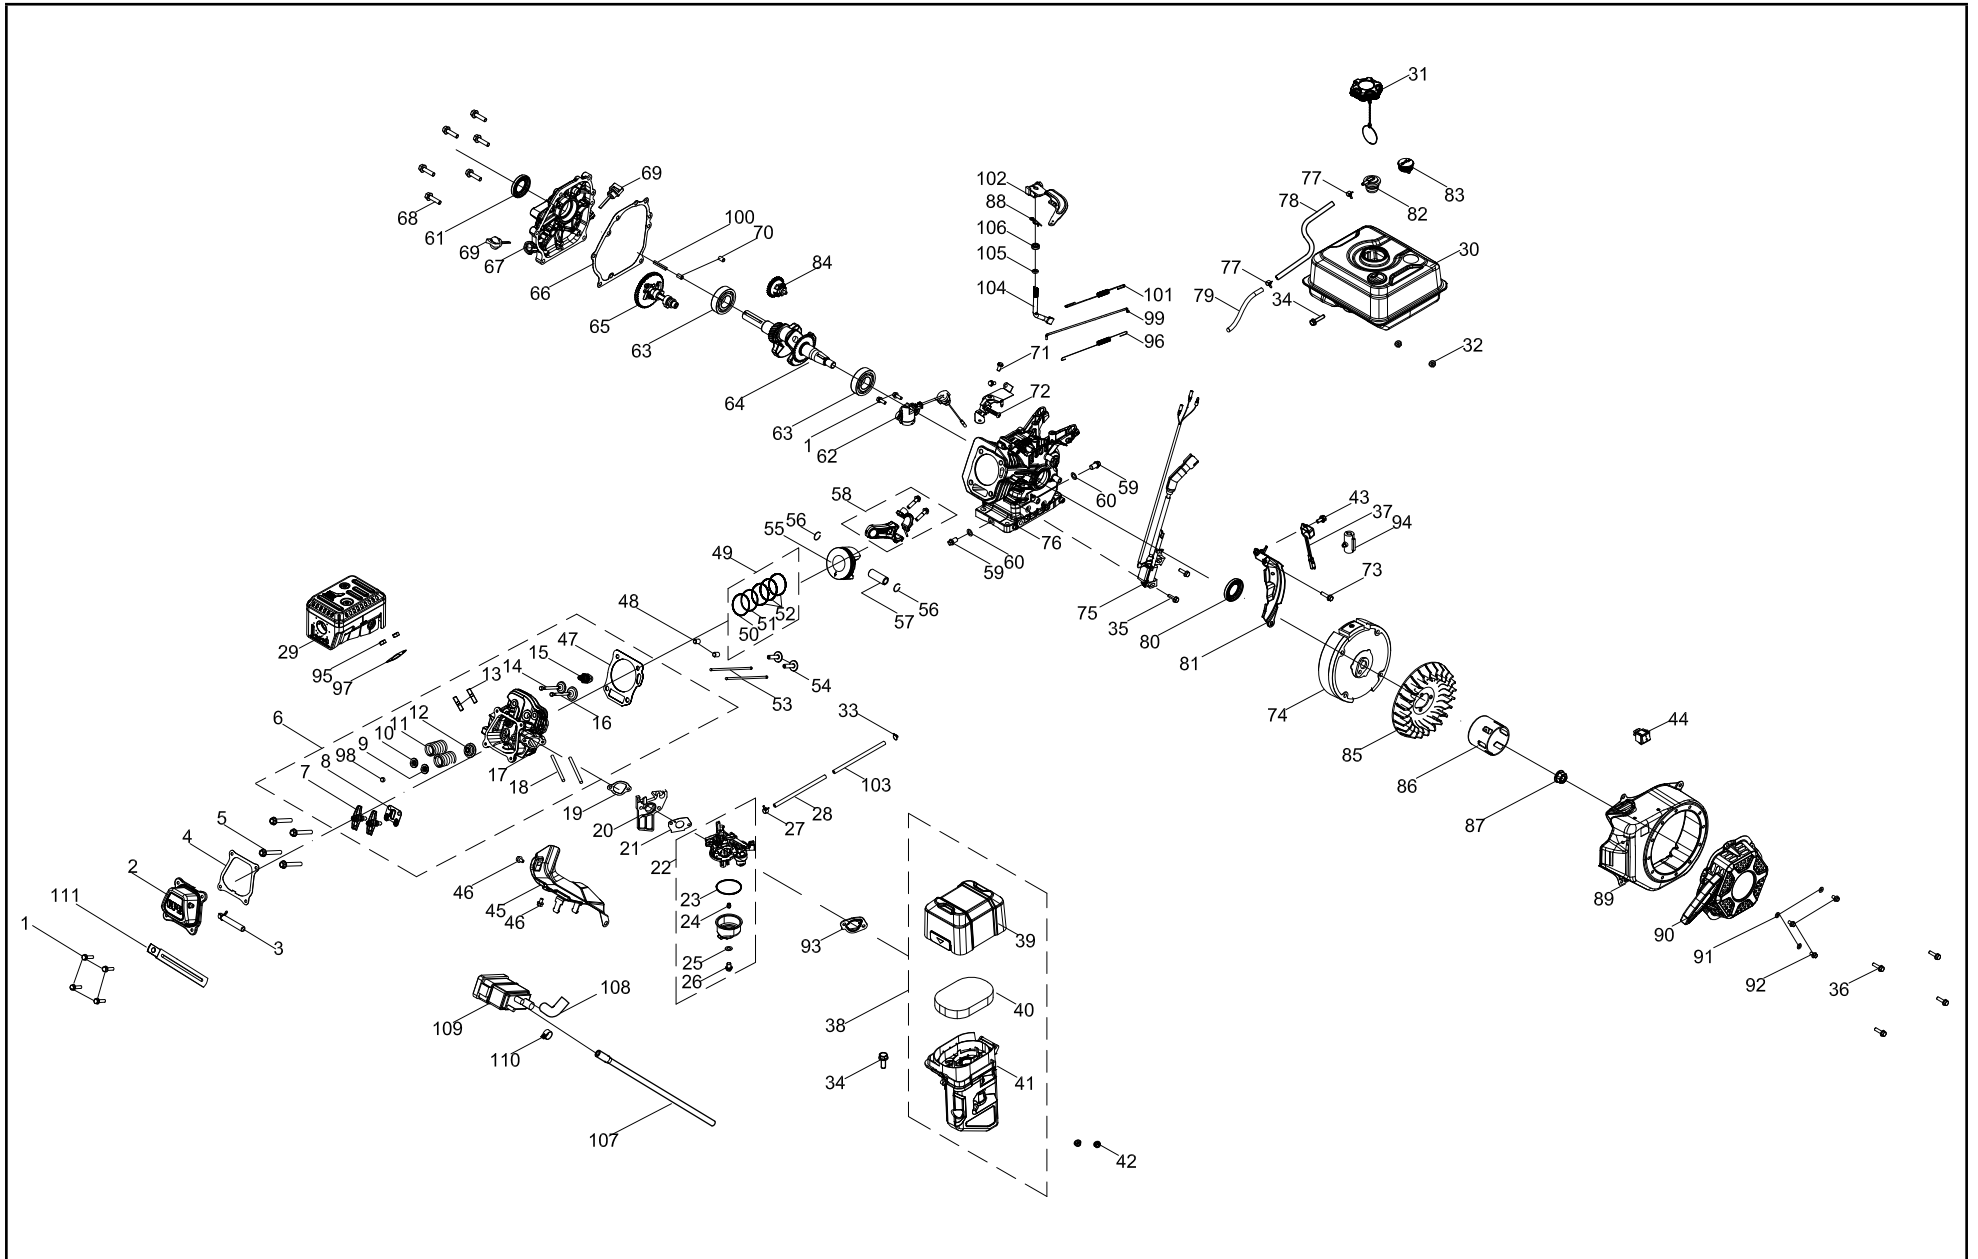

ENGINE PARTS DIAGRAM 1TC7QG012

ENGINE PARTS LIST 1TC7QG012

#	Part Number	Description	Qty.
1	100011264-0003	Flange Bolt M6 x 16, GB5789	6
2	100002335	Cylinder Head Cover(Cpe)	1
3	100002832	Breather Tube	1
4	100079562	Gasket, Cylinder Head Cover	1
5	100002464-0001	Flange Bolt M8 x 60	4
6	100734143	Cylinder Head Assembly	1
7	100004420	Rocker Arm	2
8	100050881	Guide Plate, Push Rod	1
9	100004580	Valve Spring Seat, Intake	1
10	100004585	Valve Spring Seat, Exhaust	1
11	100004564	Spring Valve	2
12	100004600	Oil Seal, Intake Valve	1
13	100010387	Stud Bolt M8 x 34	2
14	100057969	Exhaust Valve	1
15	100009378	Spark Plug F6RTC	1
16	100004522	Intake Valve	1
17	100002378	Cylinder Head	1
18	100733507	Stud Bolt M6 x 115	2
19	100078607	Gasket, Insulator	1
20	100005599	Insulator, Carburetor	1
21	100078606	Gasket, Carburetor	1
22	100730983-0001	Carburetor Assembly	1
23	100005717	O-Ring, Fuel Bowl	1
24	100073724	Main Jet Standard (#74)	1
	100092470	Main Jet Altitude 1000-3000m (#72)	/
25	100006037	Gasket, Fuel Bowl Mounting Bolt	1
26	100005725	Mounting Bolt, Fuel Bowl	1
27	100005149	Clamp Ø7.5	1
28	100063788	Fuel Tube, Ø4 x Ø8 x 160	1
29	100730892	Muffler Assembly	1

#	Part Number	Description	Qty.
30	100730667-0002	Fuel Tank Assembly	1
31	100730969	Fuel Tank Cap	1
32	100011452-0003	Flange Nut M6	2
33	100005137	Clamp	1
34	100011269-0003	Flange Bolt M6 x 28	2
35	100011268-0003	Flange Bolt M6 x 25	2
36	100011262-0003	Flange Bolt M6 x 14	4
37	100010040	Oil Sensor	1
38	100731169	Air Cleaner Assembly	1
39	100734201	Air Cleaner Cover	1
40	100734202	Air Cleaner Element	1
41	100734203	Air Cleaner Base	1
42	100011463-0004	Flange Nut M6, GB6177.1	2
43	100011261-0004	Flange Bolt M6 x 12	1
44	100733063-0001	Switch	1
45	100071973	Air Guide, Lower	1
46	100011260-0005	Flange Bolt M6 x 10, GB5789	2
47	100155656	Gasket, Cylinder Head	1
48	100010558	Dowel Pin Ø10 x 16	2
49	100003243	Piston Ring Set	1
50	100072134	1st Piston Ring	1
51	100072135	2nd Piston Ring	1
52	100072136	Oil Ring	1
53	100004395	Push Rod	2
54	100004262	Lifter, Valve	2
55	100003086	Piston	1
56	100003221	Circlip, Wrist Pin	2
57	100003123	Wrist Pin	1
58	100003446	Connecting Rod Assembly	1
59	100010272	Drain Bolt, M10 x 1.25 x 15	2