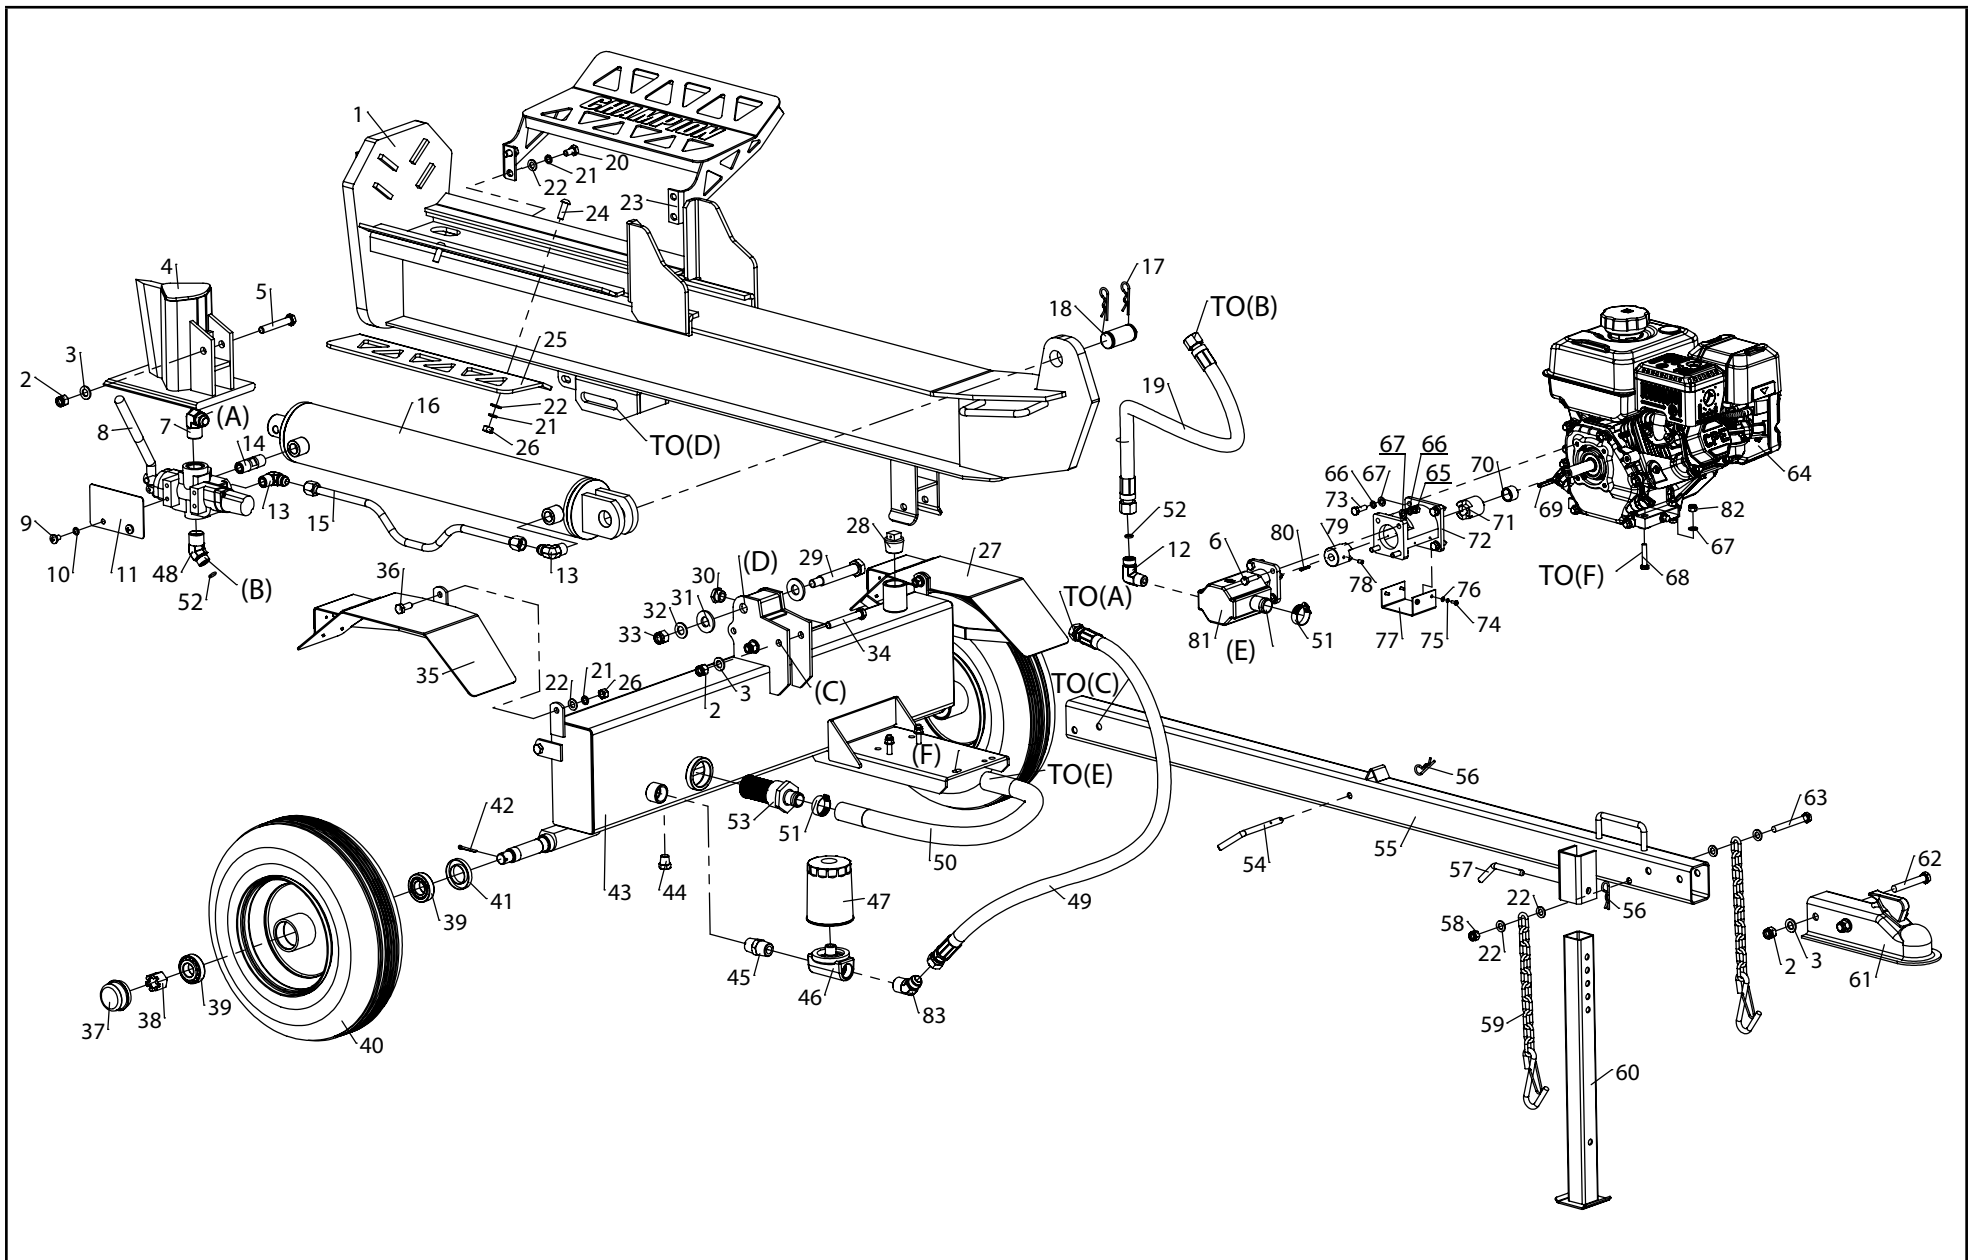

Champion Power Equipment, Inc., Santa Fe Springs, CA USA

MODEL #100424

PARTS INFORMATION

27 TON FULL BEAM LOG SPLITTER

SERIAL NUMBER RANGE: F2207023472

To order replacement parts please visit:
shop.championpowerequipment.com
or call **1-877-338-0999**.

LOG SPLITTER PARTS DIAGRAM

LOG SPLITTER PARTS LIST

#	Part Number	Description	Qty.
1	PMJ25M-01-00	Beam	1
2	G889.1-2000-M12	Lock Nut M12	5
3	G95-2000-12	Washer Ø12	5
4	PMJ25M-02-00	Wedge Slide	1
5	G5782-2000-M12-75	Bolt M12×75(12.9)	1
6	G5783-2000-M8-30	Bolt M8×30	4
7	PMJ25Y-23	JIC90 Joint	1
8	PMJ25M-12	Control Valve	1
9	G818-2000-M8-12	Bolt M8×12	2
10	G859-1987-8	Washer Ø8	2
11	PMJ22J-19	Plate	1
12	PMJ25M-16	Outlet Connector Of Pump	1
13	PMJ25M-29	Right Angle Joiner	2
14	PMJ22M-22	Valve Joiner	1
15	PMJ25M-28	Hydraulic Hose (Valve-Cylinder)	1
16	PMJ25M-08-00	Cylinder	1
17	GJY12-3	R Pin	2
18	PMJ25M-13	Wedge Pin	1
19	PMJ25M-15A	High Pressure Hydraulic Hose(Valve-Pump)	1
20	G5781-2000-M10-20	Bolt M10×20	4
21	G93-1987-10	Lock Washer Ø10	10
22	G95-2000-10	Washer Ø10	14
23	PMJ25M-36-00	Log Catcher	1
24	G70.2-2000-M10-30	Bolt M10×30	2
25	PMJ25M-31	Short Log Catcher	1
26	G6170-2000-M10	Nut M10	6
27	PMJ22G-35-00	Right Fender	1
28	PMJ22G-18	Screw NPT 1 in.	1
29	PMJ25M-19	Bolt M18×115	1
30	G1160.2-89	Oil Scale	1

#	Part Number	Description	Qty.
76	G848-1985-4	Washer Ø4	4
77	PMJ22G-32	Connector Cover	1
78	G77-2000-M6-10	Screw M6×10	1
79	PMJ22G-26	Gear Pump Connector	1
80	G1096-1979-3.18-25.4	Flat Key 3.18×2.54	1
81	PMJ22J-14	Gear Pump	1
82	G889.1-2000-M8	Lock Nut M8	4
83	PMJ25Y-24	135 Degree Tapered Hydraulic Fitting	1