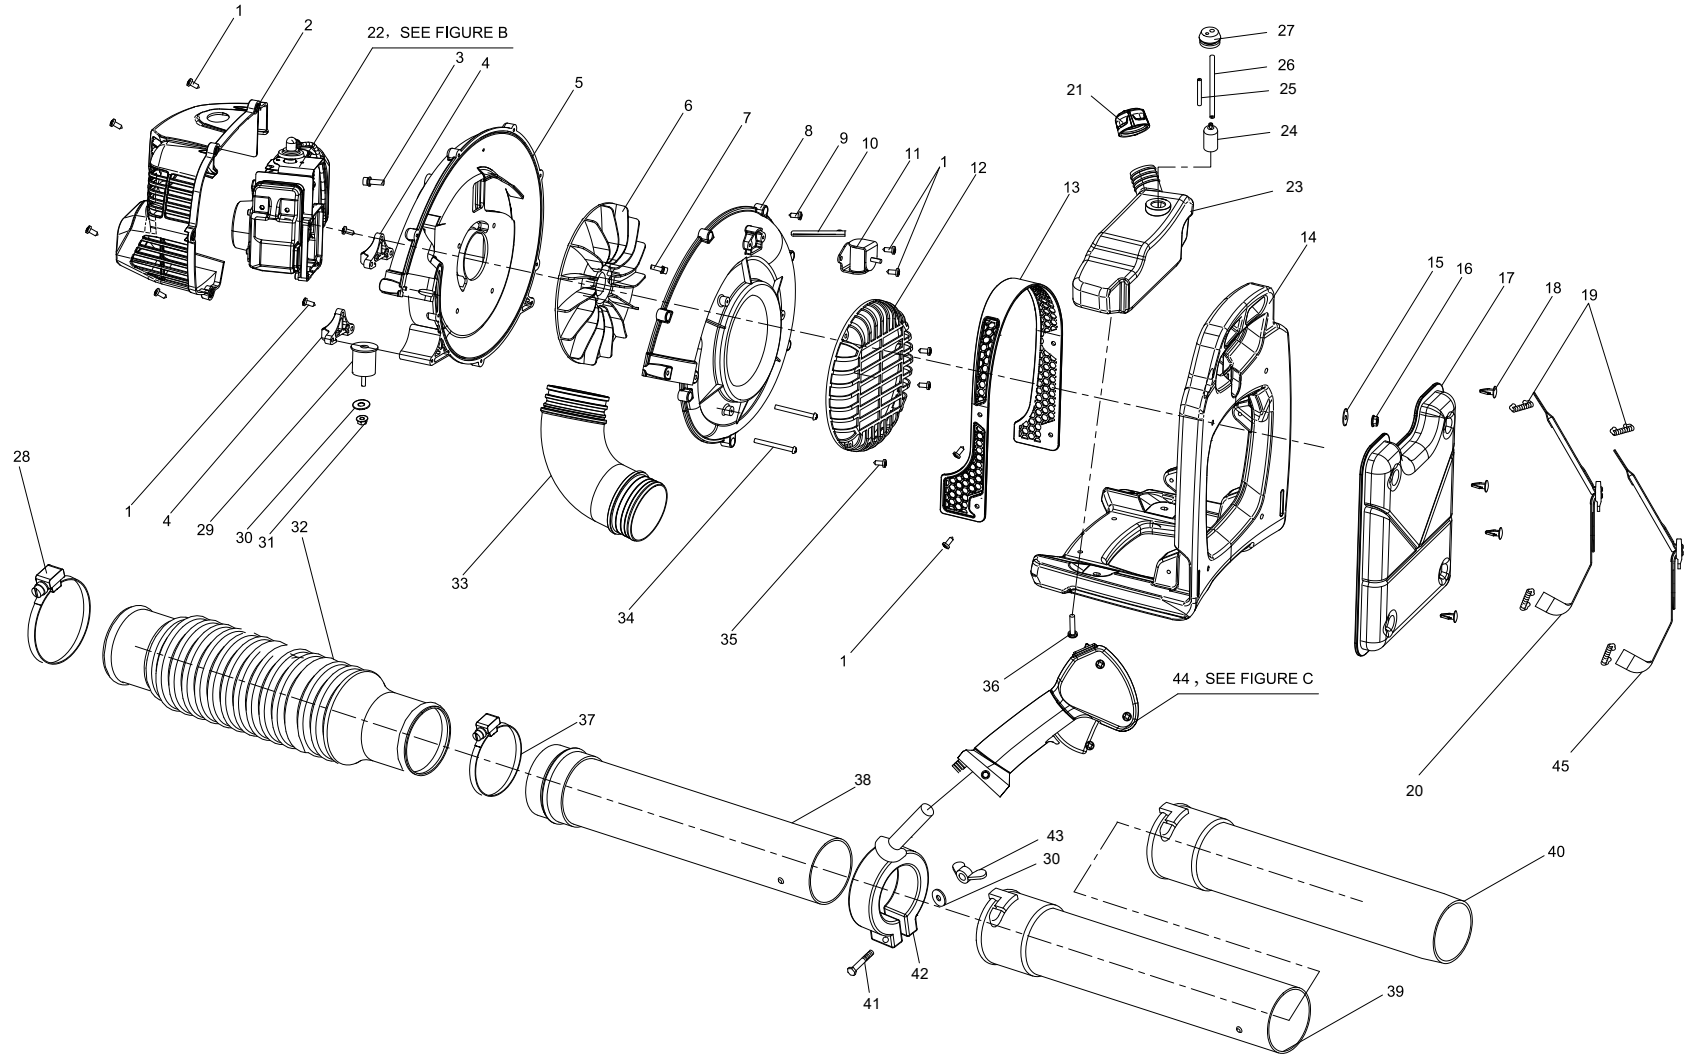

BACKPACK BLOWER PARTS DIAGRAM

Figure A

BACKPACK BLOWER PARTS LIST

#	Part Number	Description	Qty.
1	2320029397	Screw 5 × 16, Black zinc-plating	16
2	2320135667	Engine Cover	1
3	2310004830	Screw M6 × 30, Black zinc-plating	4
4	2320082668	Bracket	2
5	2320137060	Volute Case	1
6	2320137061	Fan Assembly	1
7	2310005320	Screw M6 × 45-10.9, Black	4
8	2320137062	Volute Cover	1
9	2320121545	Screw 5 × 20, Black zinc-plating	8
10	2320001020	Belt	1
11	2320002192	Damper	1
12	2320107497	Cover	1
13	2320129915	Net	1
14	2320129914	Frame	1
15	2310004779	Washer Ø50, Black zinc-plating	1
16	2310004775	Nut M50, Black zinc-plating	1
17	2320107506	Pad	1
18	2320089147	Clip	4
19	2320001027	Shaft	4
20	2320131791	Right Band Assembly	1
21	2320137066	Cap Assembly	1
22	80117802	Engine	1
23	2320121551	Fuel Tank	1
24	2320047780	Filter	1
25	2320121532	fuel Tube, 100 mm	1
26	2320137077	Out fuel Tube, 195 mm	1
27	2320081831	Rubber Stopper	1
28	2320088725	Big Clamp, Ø78-Ø90	1
29	2320082890	Support	2
30	2310004834	Washer Ø6, Black zinc-plating	3

#	Part Number	Description	Qty.
31	2310004833	Nut M6, Black zinc-plating	2
32	2320107502	Hose	1
33	2320120452	Elbow	1
34	2310004852	Screw M5 × 65, Black zinc-plating	2
35	2310000874	Screw ST4.2 × 13, Zinc-plating	3
36	2310004832	Screw M6 × 16, Black zinc-plating	2
37	2320088725	Clamp, Ø59-Ø82	1
38	2320040883	Upper Tube	1
39	2320110757	Middle Tube	1
40	2320120059	Lower Tube	1
41	2310004853	Screw M6 × 45, Black zinc-plating	1
42	2320121553	Handle	1
43	2310004854	Nut M6, Black zinc-plating	1
44	43002762	Handle Assembly	1
45	2320131792	Left Band Assembly	1