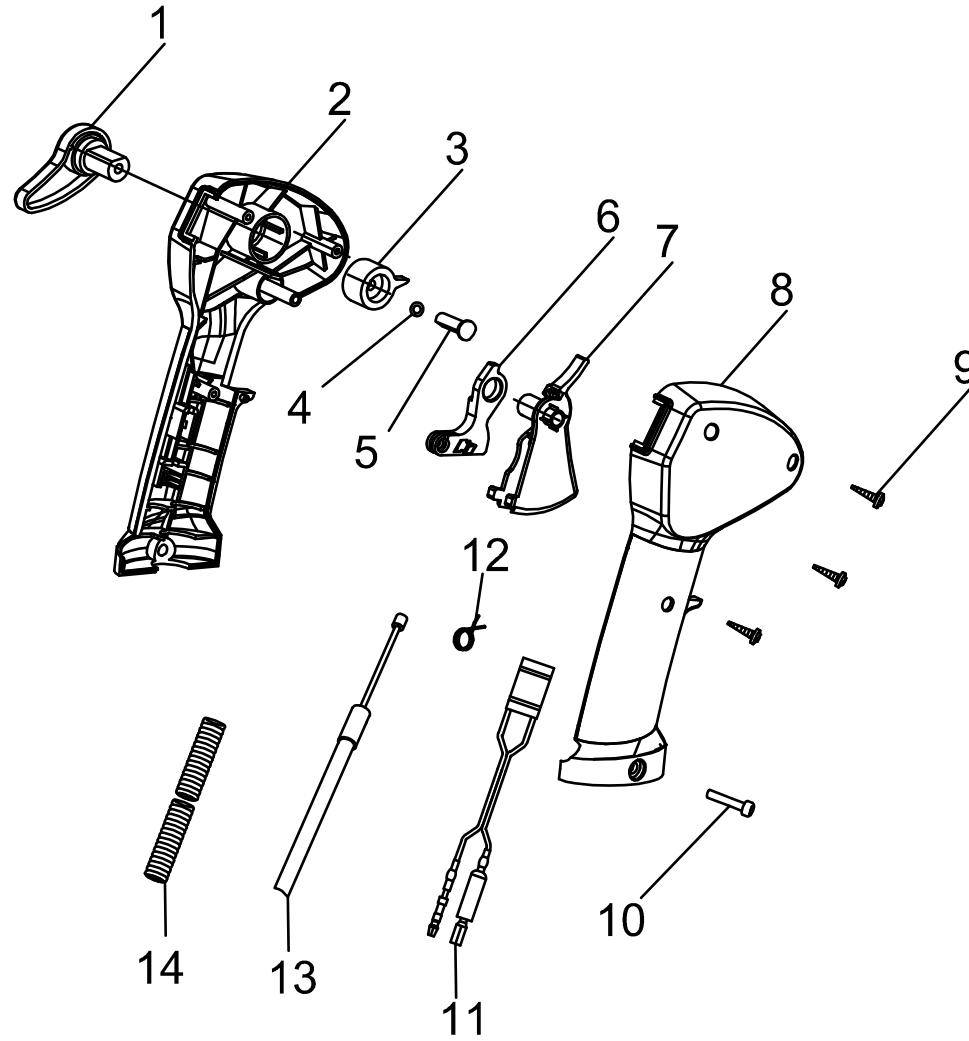

ENGINE PARTS DIAGRAM

Figure B

ENGINE PARTS LIST

#	Part Number	Description	Qty.
1	2320121560	Winding	1
2	2320007039	Spark Plug	1
3	2320137078	Ignition Coil Assembly	1
4	2320121559	Magneto Rotor Assembly	1
5	2310004478	Screw M6 × 70-12.9, Black	2
6	2310002340	Screw M5 × 12, Zinc-plating	1
7	2320007246	Nut M10 × 1, Zinc-plating	2
8	2310000085	Washer Ø10, Zinc-plating	1
9	2310000733	Washer, Zinc-plating	1
10	2310003229	Screw M4 × 20, Zinc-plating	2
11	2320135495	Knob Bolt	2
12	2320129909	Outside Cover	1
13	2320129910	Filter Net	1
14	2310003184	Screw M5 × 55, Zinc-plating	2
15	2320024966	Baffle	1
16	2320135669	Inside Cover	1
17	2320099910	Carburetor	1
18	2320051307	Gasket	1
19	2310002216	Screw M5 × 25, Zinc-plating	2
20	2320107556	Insulator	1
21	2320107554	Gasket, Cylinder	2
22	2320111842	Air Deflector	1
23	10301009	Front Crankcase	1
24	2320061196	Sealing Washer	1
25	2320001288	Seal	2
26	2310001560	Bearing	2
27	10200597	Crankshaft	1
28	2310001596	Bearing	1
29	2320007027	Ring	2
30	2320007027	Piston Pin	1

CONTROL HANDLE PARTS DIAGRAM

Figure C

CONTROL HANDLE PARTS LIST

#	Part Number	Description	Qty.
1	2320117338	Cruise Control Lever	1
2	2320119431	Handle Case	1
3	2320117347	Rotating Block	1
4	2310000764	Washer Ø5, Zinc-plating	1
5	2310001702	Screw St4.8 × 16, Zinc-plating	1
6	2320117340	Block	1
7	2320117339	Throttle Trigger	1
8	2320107510	Handle cover	1
9	2310004774	Screw St2.9 × 13, Black zinc-plating	3
10	2310004778	Screw M5 × 25, Black zinc-plating	1
11	2320121555	Ignition Switch Assembly	1
12	2320107517	Spring	1
13	2320121557	Fuel Throttle	1
14	2320121556	Tube Sheath	1