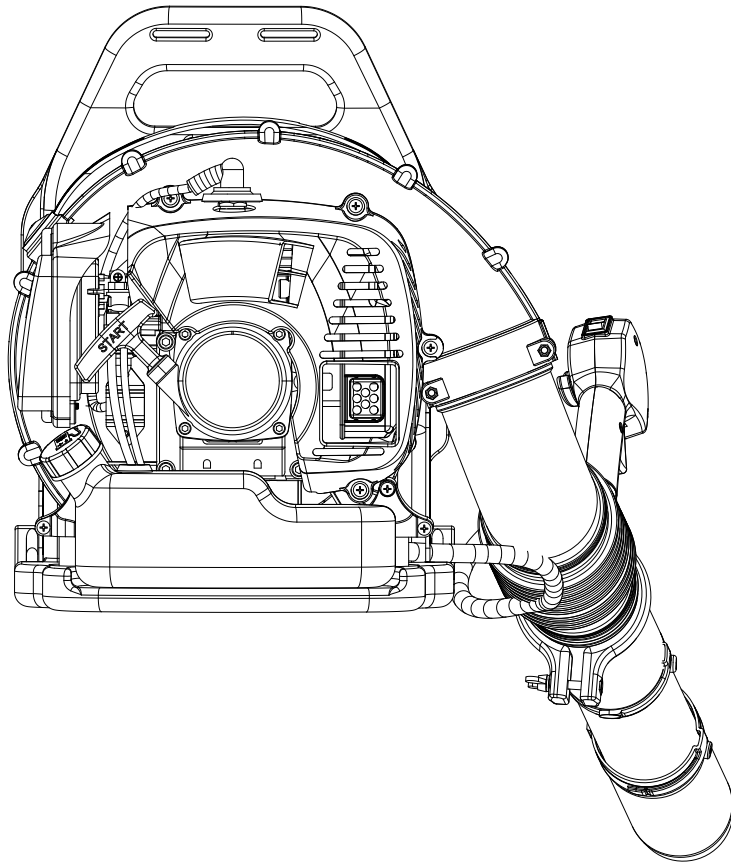

PARTS INFORMATION

BACKPACK BLOWER

SERIAL NUMBER RANGE: ALL

To order replacement parts please visit:
shop.championpowerequipment.com
or call **1-877-338-0999**.