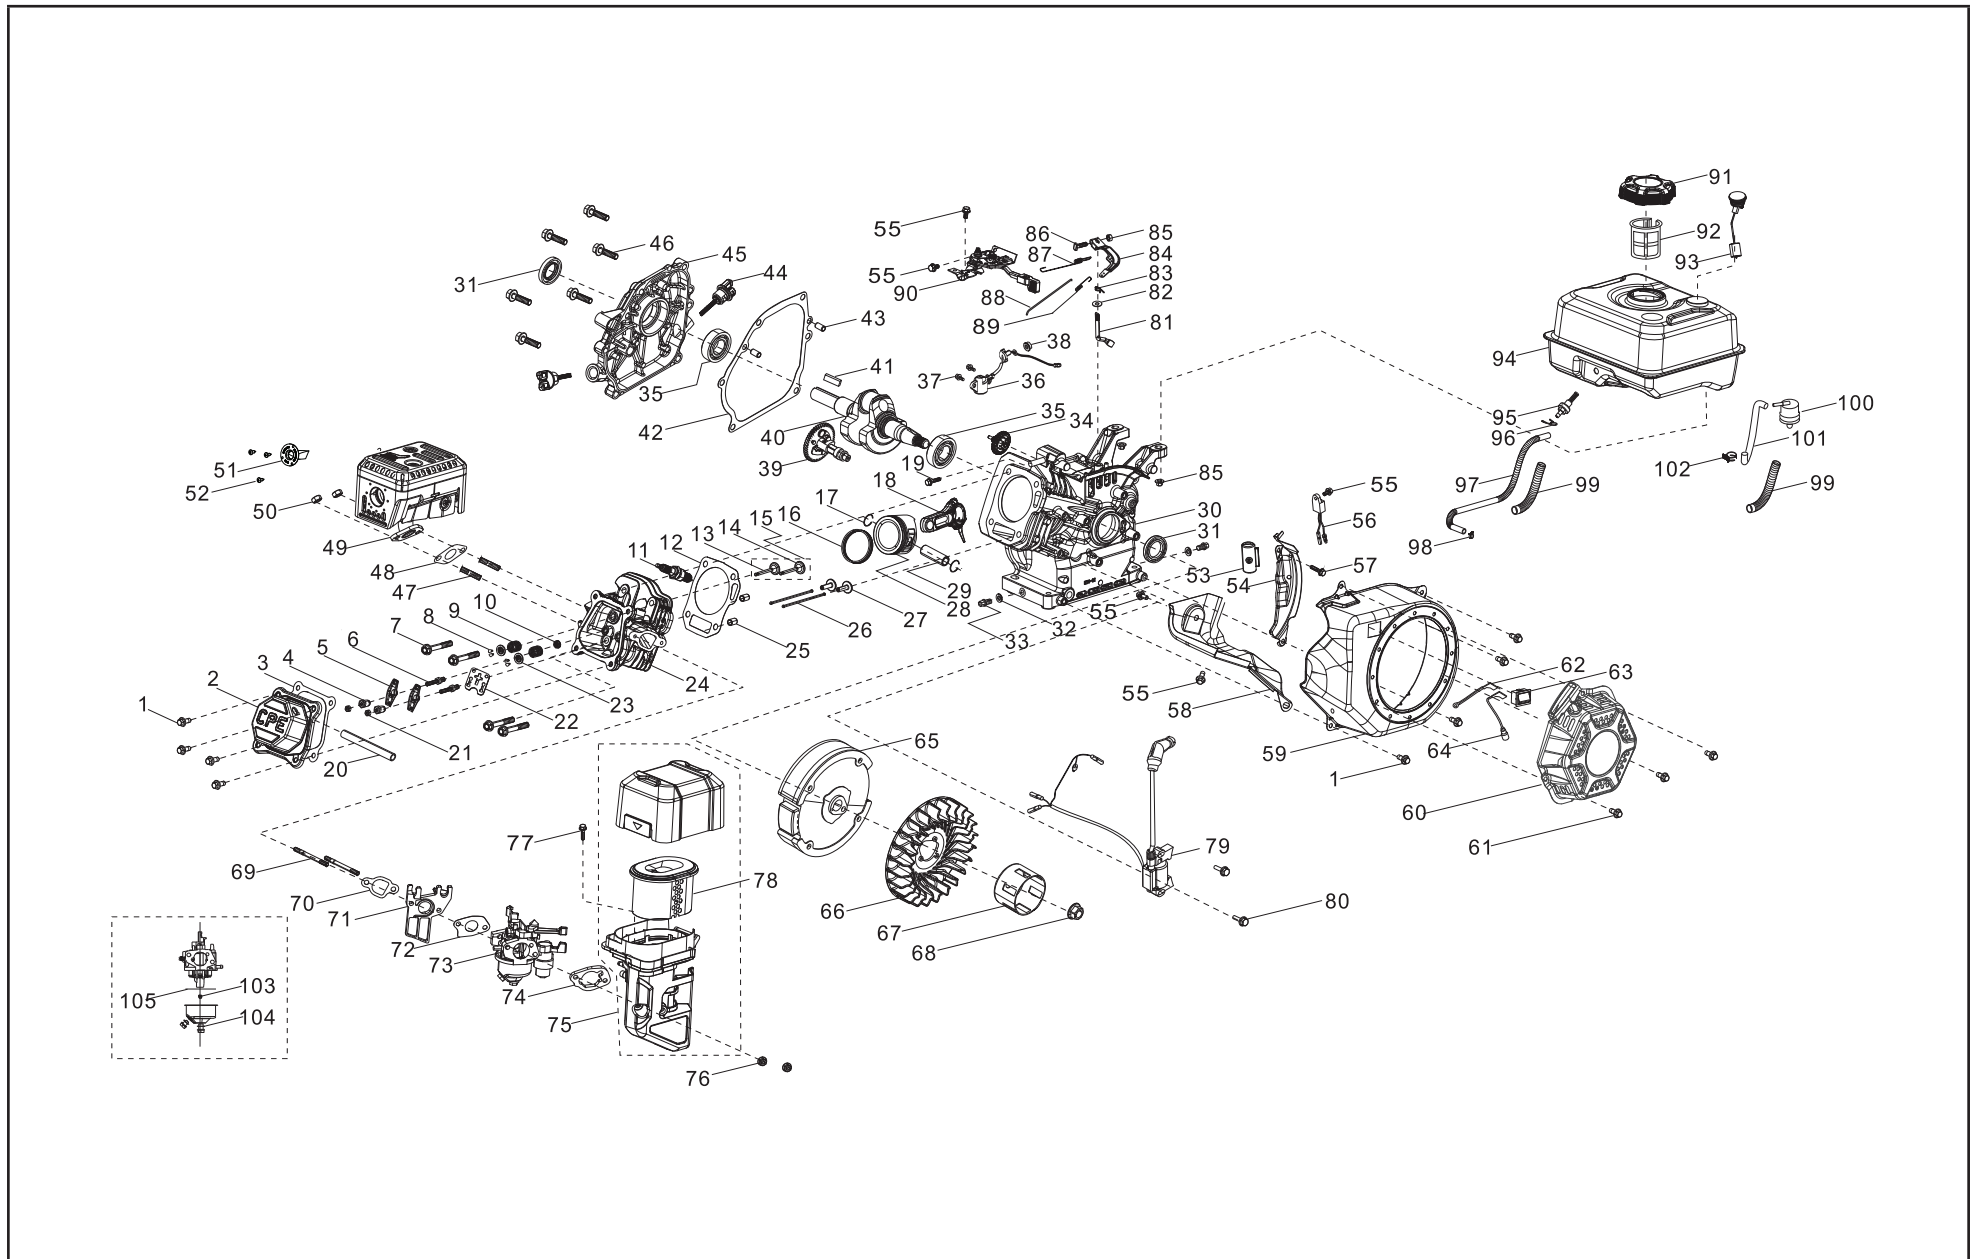

ENGINE PARTS DIAGRAM R224P-E00DY-S

ENGINE PARTS LIST R224P-E00DY-S

#	Part Number	Description	Qty.
1	90001-0612-0101	Hexagon Flange Bolt, M6 × 12, Blue White Zinc	8
2	12410-Z440110-0001	Cylinder Head Cover Subassembly, Blue White Zinc	1
3	12004-Z440110-00A0	Cylinder Head Cover Gasket	1
4	14314-Z010110-0000	Valve Adjusting Nut	2
5	14311-Z010110-0000	Valve Rocker	2
6	14313-Z010110-0000	Valve Adjusting Bolt	2
7	12003-Z010110-0001	Cylinder Head Bolt, M8 × 60, Blue White Zinc	4
8	12109-Z810110-0000	Valve Lock Clamp	4
9	12103-Z010110-0000	Valve Spring	2
10	12101-Z810210-0000	Seal Guide	1
11	30010-Z010110-0000	Spark Plug, F6RTC	1
12	12131-Z950210-0000	Cylinder Head Gasket	1
13	12121-Z810120-0000	Exhaust Valve	1
14	12111-Z810110-0000	Inlet Valve	1
15	12110-Z810120-0099	Valve Set	1
16	13200-Z140210-00A9	Piston Ring Assembly	1
17	13122-Z510210-0000	Piston Pin Clip	2
18	13010-Z810210-00A0	Connecting Rod	1
19	90001-0630-0101	Hexagon Flange Bolt, M6 × 30, Blue White Zinc	1
20	17004-Z440110-0002	Tube, Breather, Ø8 × Ø12 × 90	1
21	14312-Z010110-0000	Valve Lock Nut	2
22	14090-Z010110-0000	Lifter Stopper Plate Subassembly, Blue White Zinc	1
23	12112-Z810210-0000	Valve Spring Retainer	2
24	12140-Z810210-00A0	Cylinder Head Subassembly	1
25	90502-1114-00	Pin, 11 × 14	2
26	14071-Z440110-0000	Valve Lifter	2

#	Part Number	Description	Qty.
27	14081-Z040110-0000	Valve Tappet	2
28	13111-Z810120-00A0	Piston	1
29	13121-Z810110-0000	Piston Pin, Ø13 × Ø45.9	1
30	11310-Z810120-00A9	Crankcase Subassembly	1
31	90682-Z300110-0001	Oil Seal, Ø25 × Ø41.25 × 6	2
32	90408-Z010110-0000	Washer, Ø10 × Ø15.8 × 1.5	2
33	11007-Z010110-0001	Drain Plug Bolt, M10 × 1.25 × 15, Blue White Zinc	2
34	16400-Z810210-0000	Governor Gear Assembly	1
35	90547-0205-00	Bearing	2
36	37060-Z010120-0001	Engine oil Sensor, W/O Nut	1
37	90001-0614-01	Hexagon Flange Bolt, M6 × 14, Blue White Zinc	2
38	90305-Z010210-0101	Hexagon Flange Nut, M10, Blue White Zinc	1
39	14200-Z810310-0000	Camshaft Assembly	1
40	13300-Z812210-00A0	Crankshaft Assembly	1
41	90521-Z080510-0000	Key, 53 × 6.3 × 6.3	1
42	11001-Z440110-00A0	Crankcase Gasket	1
43	90502-0912-00	Pin, 9 × 12	2
44	15010-Z290110-L401	Oil Dipstick Subassembly	2
45	11411-Z440410-00A0	Crankcase Cover	1
46	90001-0832-0101	Hexagon Flange Bolt, M8 × 32, Blue White Zinc	6
47	90203-Z010110-0000	Stud, M8 × 34, Black Zinc	2
48	18001-Z440110-00A0	Exhaust Gasket	1