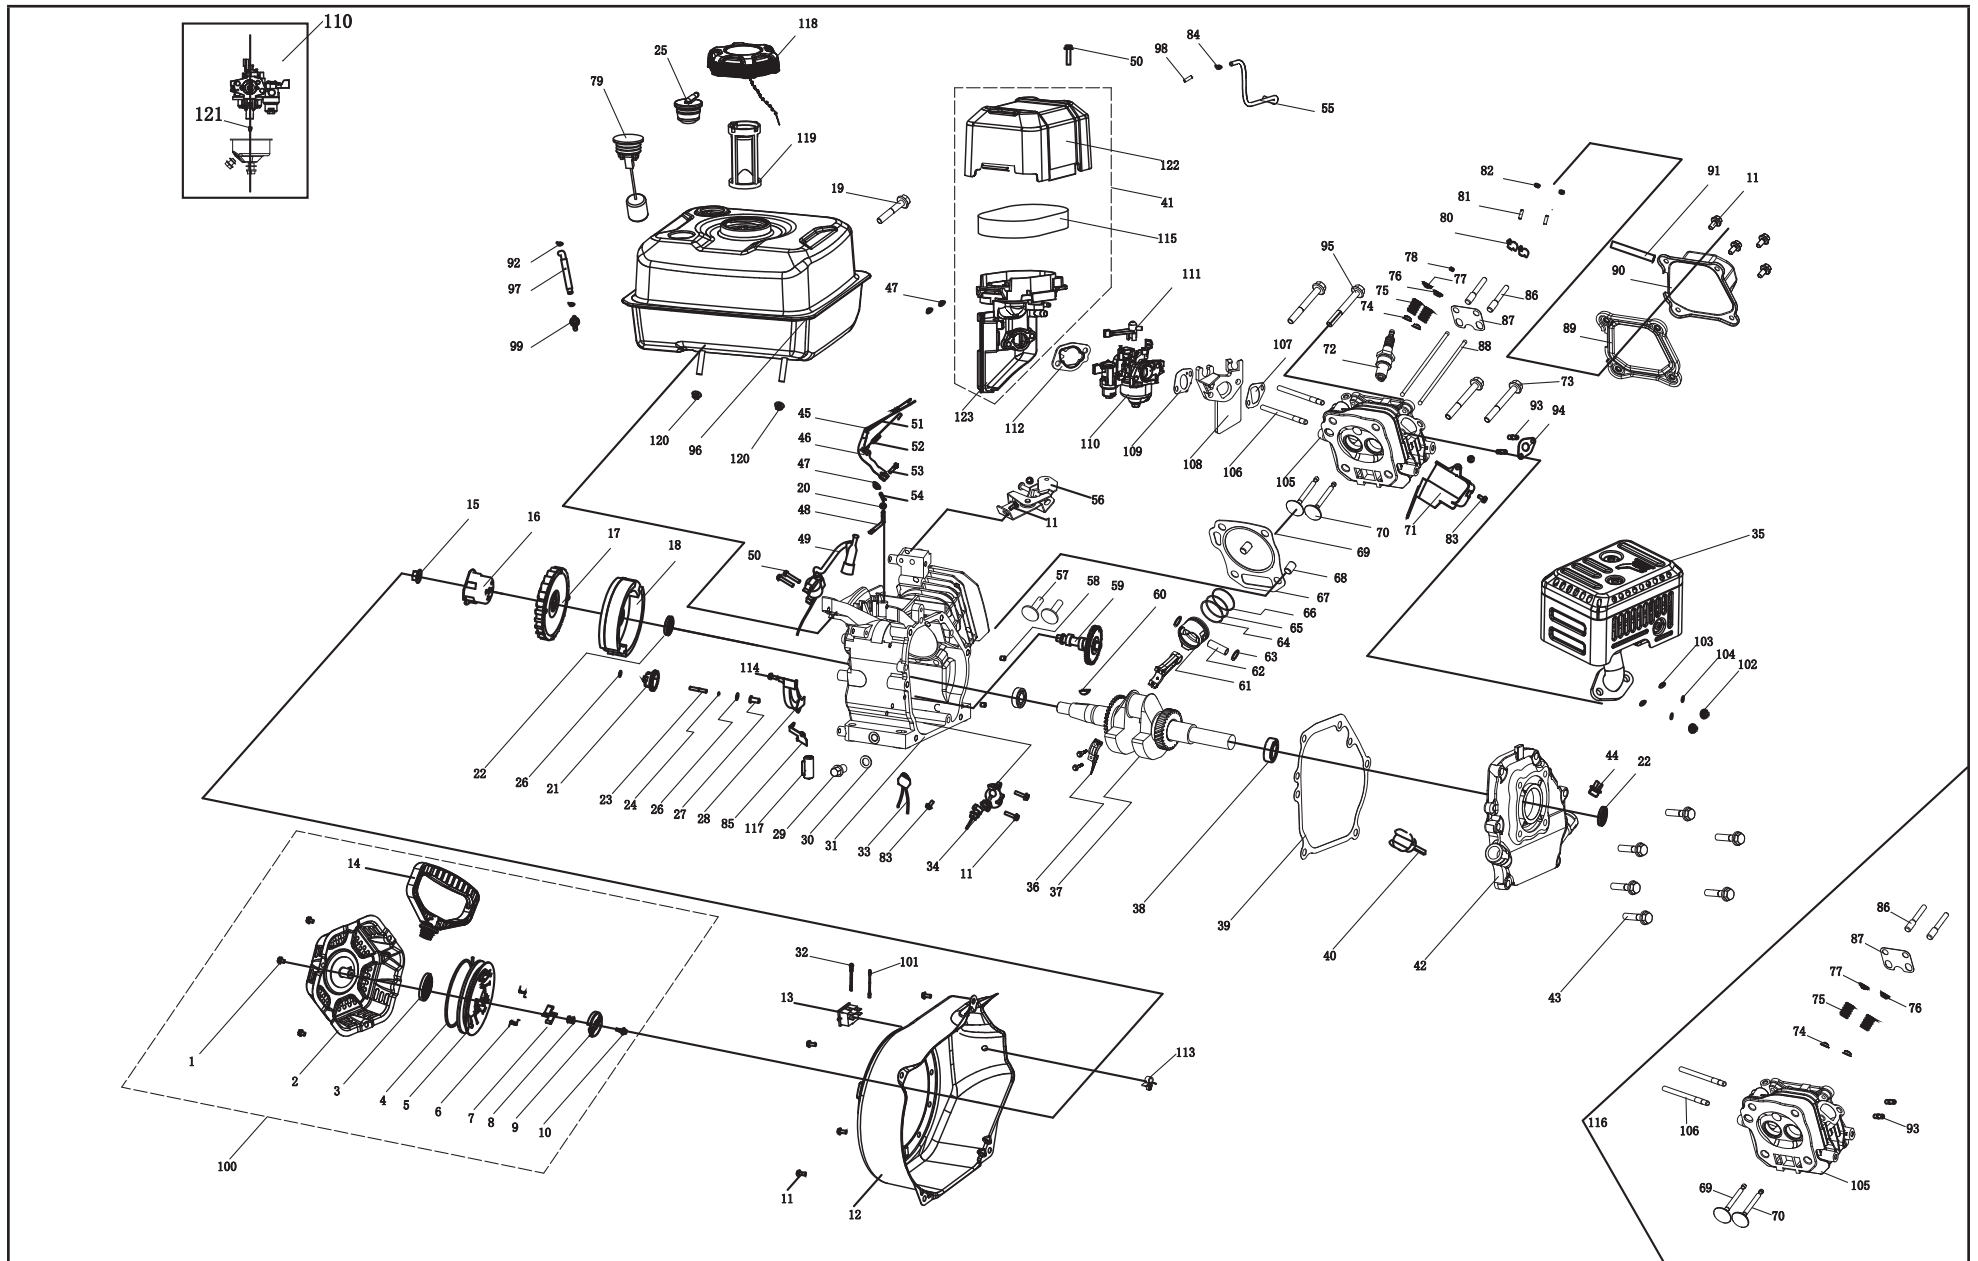

ENGINE PARTS DIAGRAM 27.304

ENGINE PARTS LIST 27.304

#	Part Number	Description	Qty.
1	1.16674.0608	Flange Bolt M6 × 8	3
2	27.061100.02.2	Cover, Recoil Starter, Black	1
3	21.061005.00	Spring, Recoil Starter	1
4	2.10.003.1	Rope Ø4 × 1550, Black	1
5	21.061001.01	Reel, Recoil Starter	1
6	45.060003.00	Spring, Ratchet	2
7	45.060002.00	Starter Ratchet, Steel	2
8	45.060009.00	Spring, Ratchet Guide	1
9	45.060007.00	Ratchet Guide	1
10	45.060008.00	Screw, Ratchet Guide	1
11	1.5789.0612	Flange Bolt M6 × 12	12
12	27.080100.09.48	Fan cover, Yellow	1
13	5.1000.013.3	Switch, Red	1
14	23.061006.01	Handle, Recoil	1
15	2.02.006	Nut M14	1
16	23.060001.01	Pulley, Start	1
17	27.080001.00	Cooling Fan	1
18	24.120100.02	Flywheel	1
19	2.08.156	Flange Bolt Assembly M6 × 33	1
20	2.03.021.1	Washer Ø6.4 × Ø13 × 1	1
21	21.110100.00	Gear, Governor	1
22	2.11.001	Oil Seal Ø25 × Ø41.3 × 6	2
23	21.110013.00	Shaft, Governor Gear	1
24	21.110011.00	Clip, Governor Gear	1
25	152.070800.00	Reversal Valve	1
26	2.03.020.1	Washer Ø6.2 × Ø15 × 0.5	2
27	21.110012.01	Bushing, Governor Gear	1

#	Part Number	Description	Qty.
28	23.080600.00	Air Guide, Right	1
29	2.08.037	Drain Bolt M10 × 1.25 × 25	2
30	2.03.016	Washer Ø10 × Ø16 × 1.5, Drain Bolt	2
31	27.030100.06	Crankcase	1
32	27.120300.00	Ground Lead	1
33	21.120400.00	Diode Assembly	1
34	21.127000.02	Oil Level Sensor	1
35	27.101000.15.2	Muffler Assembly, Black	1
36	27.050200.00	Connecting Rod	1
37	27.050100.03	Crankshaft	1
38	1.276.6205	Bearing 6205	2
39	24.030008.00	Gasket, Crankcase Cover	1
40	21.031000.00.48	Oil Dipstick Assembly, Yellow	1
41	27.091000.05	Air Cleaner Assembly	1
42	24.030007.00	Cover, Crankcase	1
43	1.5789.0832	Flange Bolt M8 × 32	6
44	21.031000.01.48	Oil Filler Cap, Yellow	1
45	23.110005.01	Spring, Throttle Return	1
46	27.110003.00	Arm, Governor	1
47	1.6177.06	Nut M6	3
48	21.110001.00	Shaft, Governor Arm	1
49	22.123000.07	Ignition Coil	1
50	1.5789.0625	Flange Bolt M6 × 25	3
51	23.110006.00	Rod, Governor	1
52	23.110007.00	Spring, Governor	1
53	2.08.040	Bolt M6 × 21, Governor Arm	1
54	21.110008.00	Pin, Shaft	1
55	24.070014.06	Pipe, Reversal Valve	1