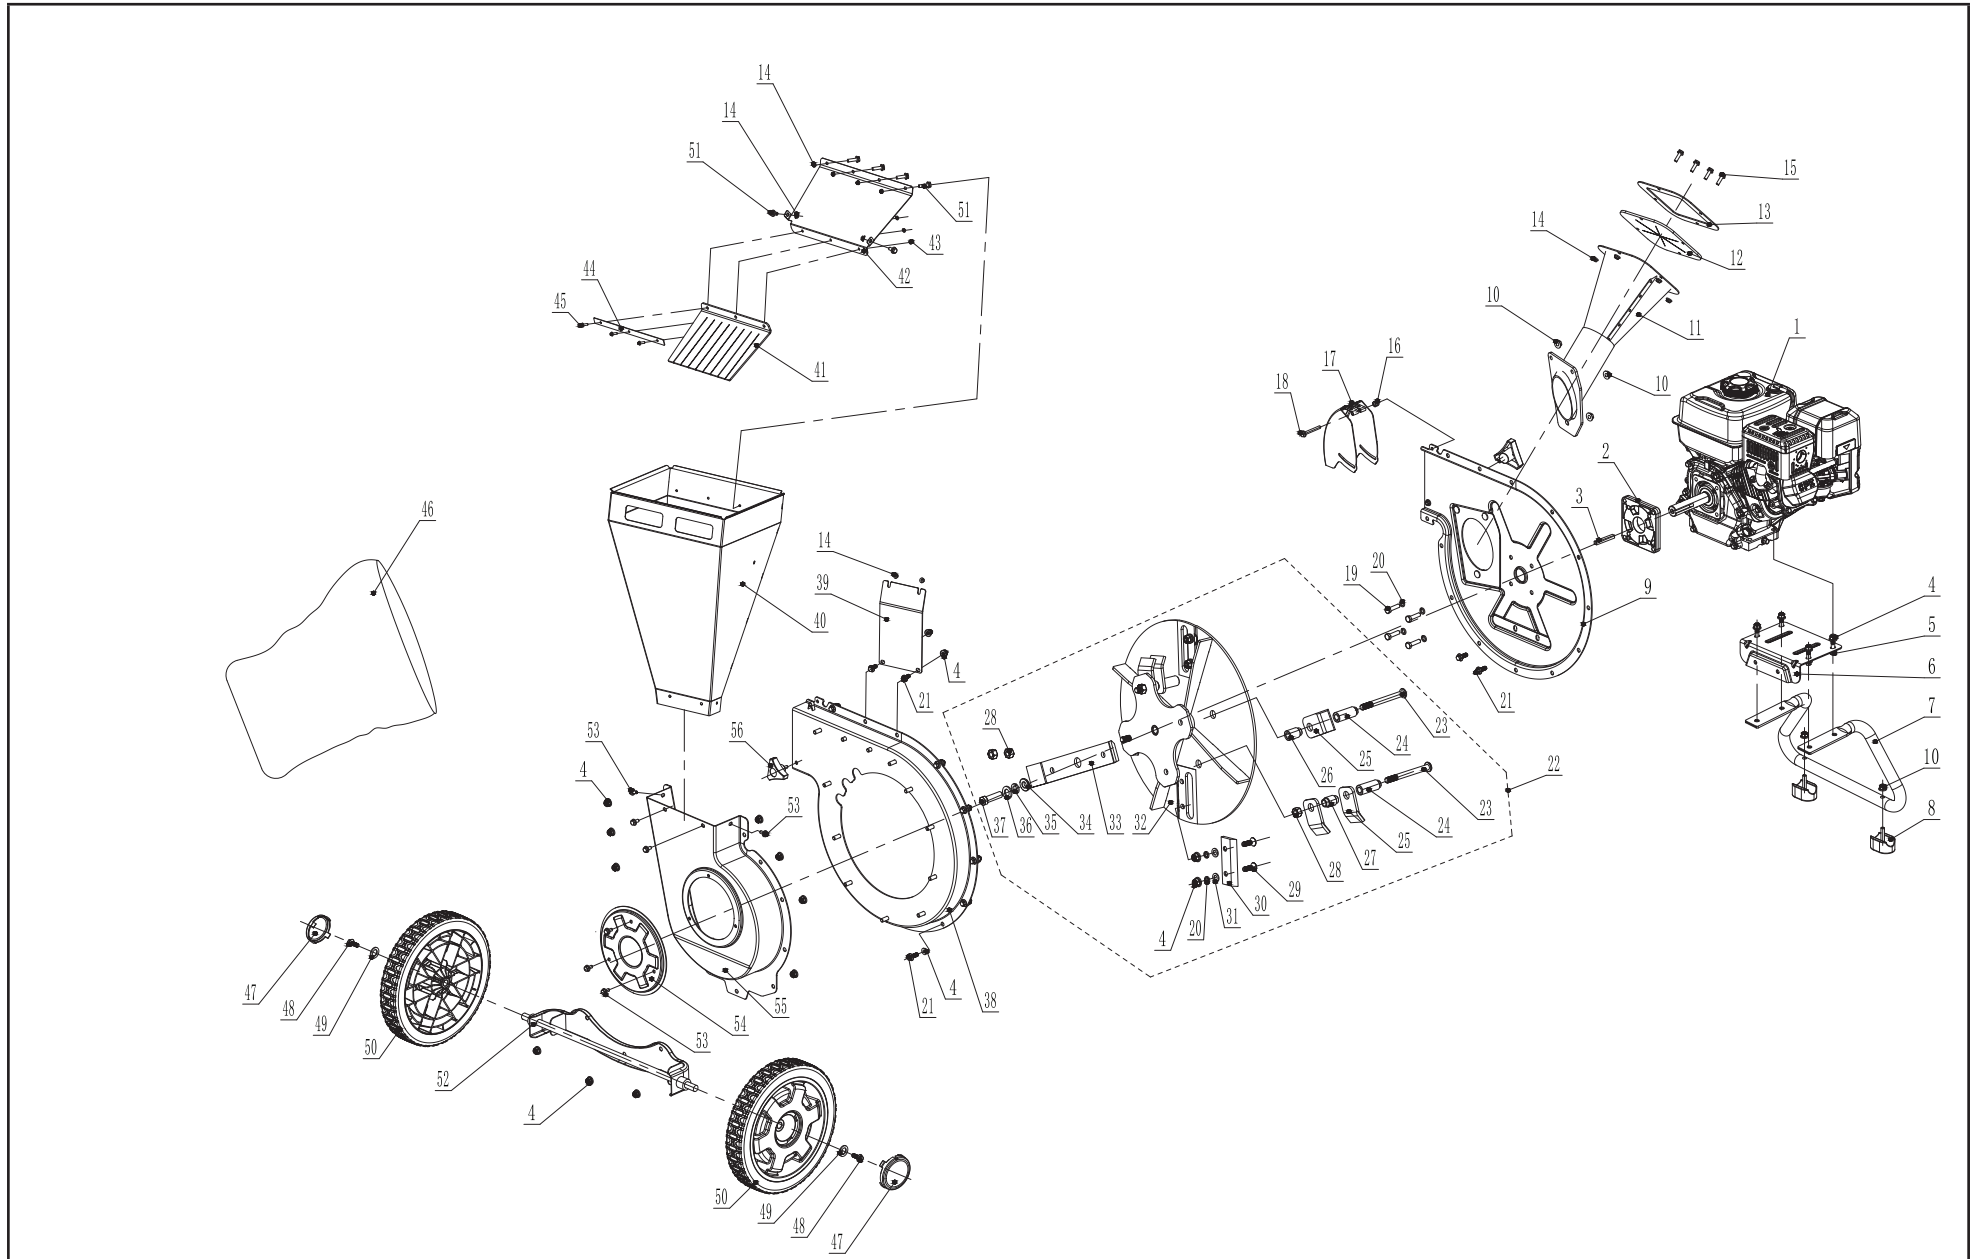

PARTS DIAGRAM

PARTS LIST

#	Part Number	Description	Qty.
1	R224P-E00DY-S	Engine, 224cc	1
2	2570000812	Junction Plate Assembly, Engine	1
3	2540006607	Flat Key, 6.3 x 6.3 x 53	1
4	2550001523	Lock Nut, M8	31
5	2550001652	Flange Bolt, M8 x 40	4
6	2540006592	Support Mount Assembly, Black	1
7	2540006593	Tube Support, Black	1
8	2540006594	Rubber Cushion, Black	2
9	2540006581	Inner Flail Housing Assembly, Black	1
10	2550011329	Lock Nut, M10x1.5	5
11	2540007163	Lower Chipper Chute Assembly, Yellow	1
12	2540006590	Block Rubber, Black	1
13	2540006591	Pressure Plate, Rubber Block, Yellow	1
14	2550001518	Lock Nut, M6	12
15	2550001607	Flange Bolt, M6 x 20	4
16	2550001521	Lock Nut, M6	1
17	2540006579	Chute Deflector Assembly, Black	1
18	2540006696	Flange Bolt, M6 x 55	1
19	2550011443	Bolt , 5/16 - 24UNF	4
20	2550000883	Lock Washer, Ø8	8
21	2550004015	Bolt, M8 x 20	15
22	2598000895	Impeller Assembly	1
23	2550011328	Clevis Pin	4
24	2540006583	Bush Ø18.5 × Ø10.5 × 43.5	4
25	2540006586	Flail Blade	6
26	2540006584	Bush Ø18.5 × Ø10.5 × 24.5	2
27	2540006585	Bush Ø18.5 × Ø10.5 × 16.5	2
28	2550001531	Lock Nut, M10	4
29	2550011713	Machine Screw, M8 x 30	4
30	2540006582	Chipper Blade	2

#	Part Number	Description	Qty.
31	2550002037	Washer, Ø8	4
32	2540006588	Impeller Assembly, Black	1
33	2540006587	Shredder Blade	1
34	2540006600	Washer	1
35	2550011331	Lock Washer, Ø12	1
36	2550002029	Washer, Ø12	1
37	2550011330	Screw, 7/16 - 20UNF	1
38	2540006578	Outer Flail Housing Assembly, Black	1
39	2540006605	Hopper Support Bracket, Black	1
40	2540006603	Feed Hopper Assembly, Yellow	1
41	2540006575	Baffle, Black	1
42	2540006604	Baffle, Yellow	1
43	2550011325	Lock Nut, M5	3
44	2540006576	Rubber Baffle Press Plate, Yellow	1
45	2550011324	Bolt, M5 x 16	3
46	2540006596	Collection Bag	1
47	2540006689	Wheel Cap, Yellow	2
48	2550001798	Bolt, M8 x 20	2
49	2550011244	Washer, Ø8	2
50	2540006693	12 in.Wheel, Yellow	2
51	2550004350	Flange Bolt, M6 x 14	6
52	2540006595	Frame Assembly, Black	1
53	2550001739	Flange Bolt, M6 x 12	7
54	2540006597	Maintenance Cover, Yellow	1
55	2540007226	Inlet Guide, Black	1
56	2540006580	Knob, M6	2