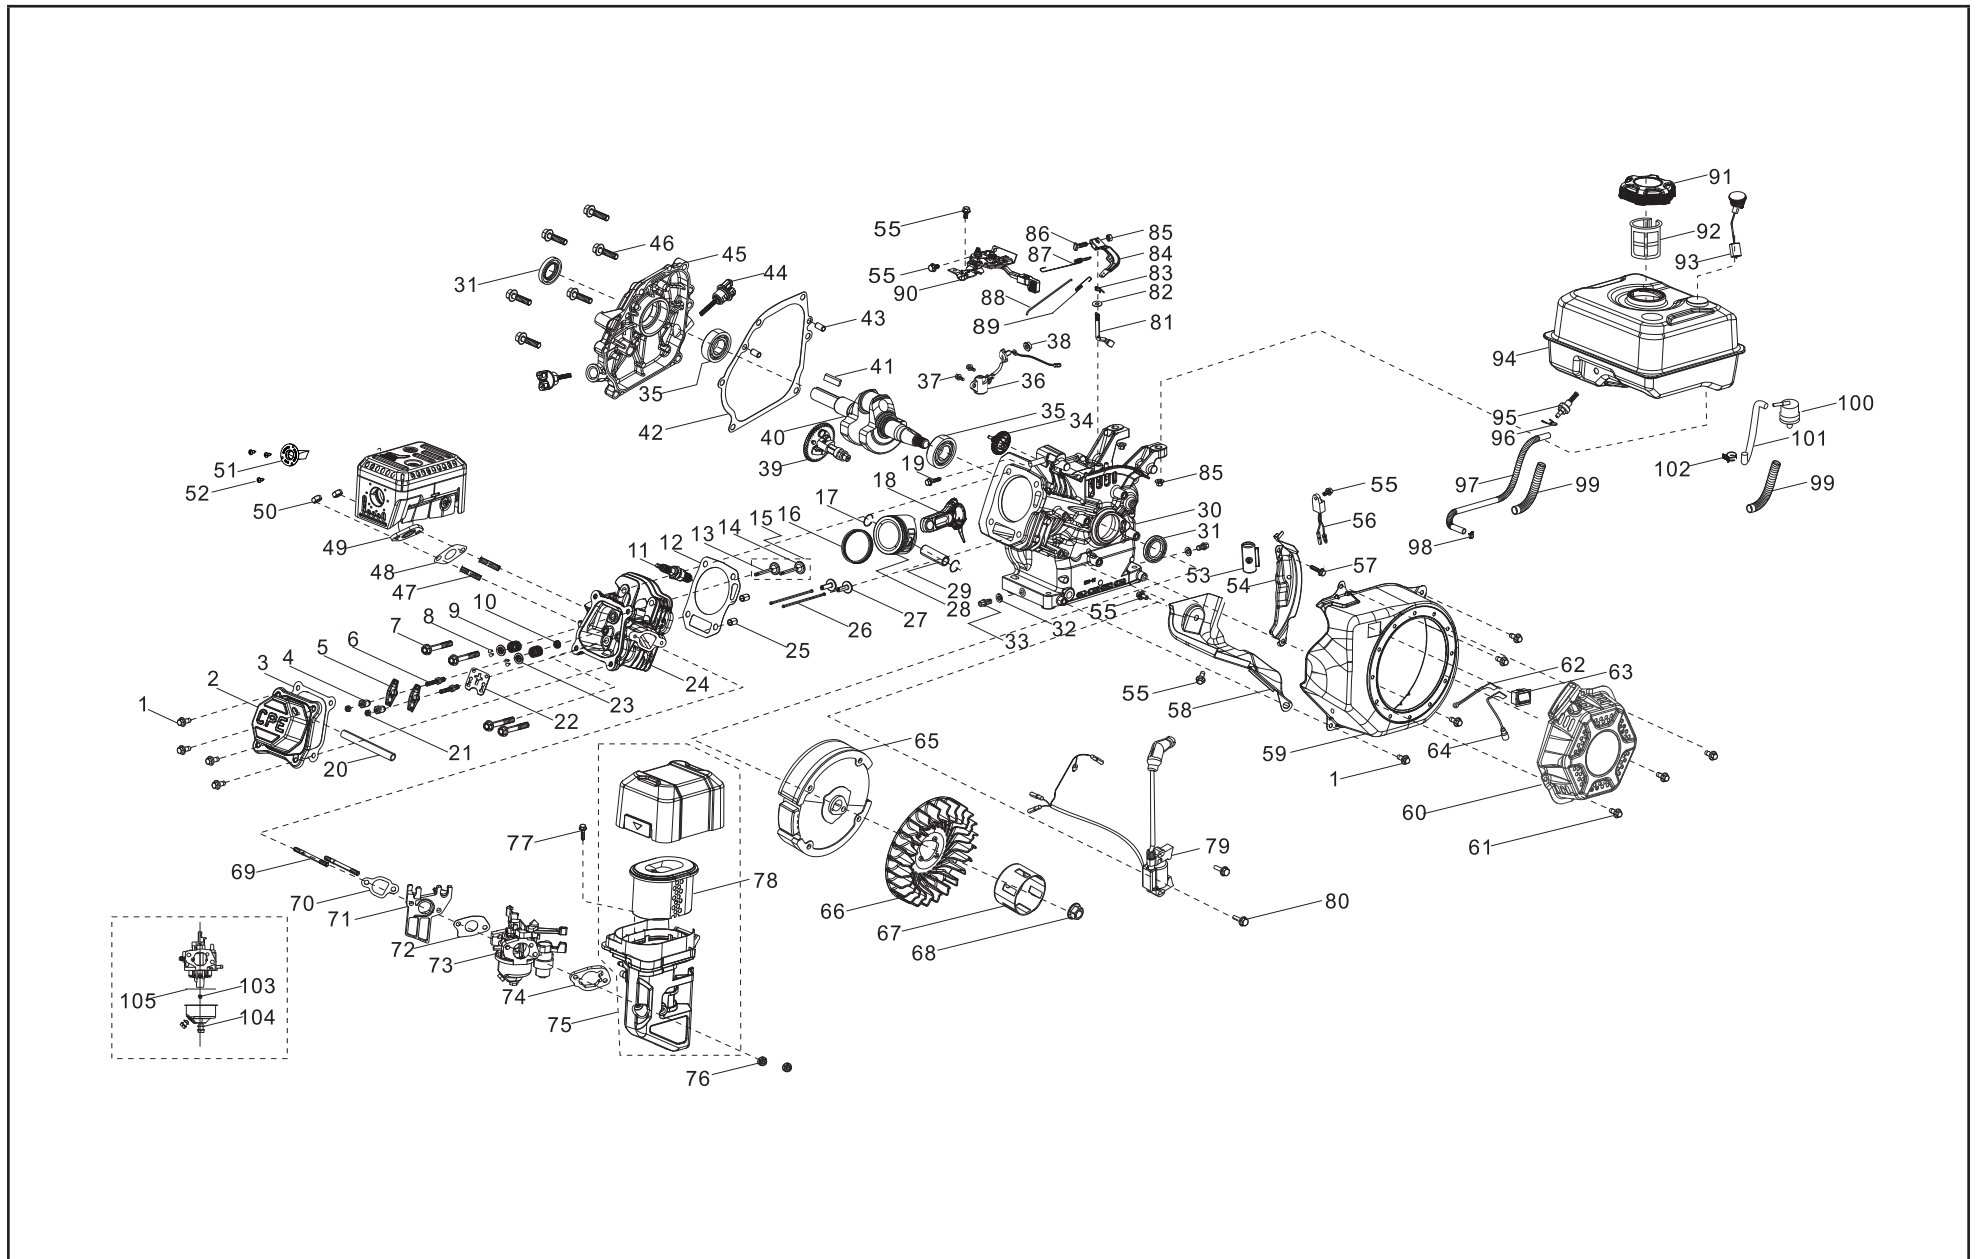

ENGINE PARTS DIAGRAM R224P-E00DY-S

ENGINE PARTS LIST R224P-E00DY-S

#	Part Number	Description	Qty.
1	90001-0612-0101	Hexagon Flange Bolt, M6 × 12, Blue White Zinc	8
2	12410-Z440110-0001	Cylinder Head Cover Subassembly, Blue White Zinc	1
3	12004-Z440110-00A0	Cylinder Head Cover Gasket	1
4	14314-Z010110-0000	Valve Adjusting Nut	2
5	14311-Z010110-0000	Valve Rocker	2
6	14313-Z010110-0000	Valve Adjusting Bolt	2
7	12003-Z010110-0001	Cylinder Head Bolt, M8 × 60, Blue White Zinc	4
8	12109-Z810110-0000	Valve Lock Clamp	4
9	12103-Z010110-0000	Valve Spring	2
10	12101-Z810210-0000	Seal Guide	1
11	30010-Z010110-0000	Spark Plug, F6RTC	1
12	12131-Z950210-0000	Cylinder Head Gasket	1
13	12121-Z810120-0000	Exhaust Valve	1
14	12111-Z810110-0000	Inlet Valve	1
15	12110-Z810120-0099	Valve Set	1
16	13200-Z140210-00A9	Piston Ring Assembly	1
17	13122-Z510210-0000	Piston Pin Clip	2
18	13010-Z810210-00A0	Connecting Rod	1
19	90001-0630-0101	Hexagon Flange Bolt, M6 × 30, Blue White Zinc	1
20	17004-Z440110-0002	Tube, Breather, Ø8 × Ø12 × 90	1
21	14312-Z010110-0000	Valve Lock Nut	2
22	14090-Z010110-0000	Lifter Stopper Plate Subassembly, Blue White Zinc	1
23	12112-Z810210-0000	Valve Spring Retainer	2
24	12140-Z810210-00A0	Cylinder Head Subassembly	1
25	90502-1114-00	Pin, 11 × 14	2
26	14071-Z440110-0000	Valve Lifter	2

#	Part Number	Description	Qty.
27	14081-Z040110-0000	Valve Tappet	2
28	13111-Z810120-00A0	Piston	1
29	13121-Z810110-0000	Piston Pin, Ø13 × Ø45.9	1
30	11310-Z810120-00A9	Crankcase Subassembly	1
31	90682-Z300110-0001	Oil Seal, Ø25 × Ø41.25 × 6	2
32	90408-Z010110-0000	Washer, Ø10 × Ø15.8 × 1.5	2
33	11007-Z010110-0001	Drain Plug Bolt, M10 × 1.25 × 15, Blue White Zinc	2
34	16400-Z810210-0000	Governor Gear Assembly	1
35	90547-0205-00	Bearing	2
36	37060-Z010120-0001	Engine oil Sensor, W/O Nut	1
37	90001-0614-01	Hexagon Flange Bolt, M6 × 14, Blue White Zinc	2
38	90305-Z010210-0101	Hexagon Flange Nut, M10, Blue White Zinc	1
39	14200-Z810310-0000	Camshaft Assembly	1
40	13300-Z812210-00A0	Crankshaft Assembly	1
41	90521-Z080510-0000	Key, 53 × 6.3 × 6.3	1
42	11001-Z440110-00A0	Crankcase Gasket	1
43	90502-0912-00	Pin, 9 × 12	2
44	15010-Z290110-L401	Oil Dipstick Subassembly	2
45	11411-Z440410-00A0	Crankcase Cover	1
46	90001-0832-0101	Hexagon Flange Bolt, M8 × 32, Blue White Zinc	6
47	90203-Z010110-0000	Stud, M8 × 34, Black Zinc	2
48	18001-Z440110-00A0	Exhaust Gasket	1