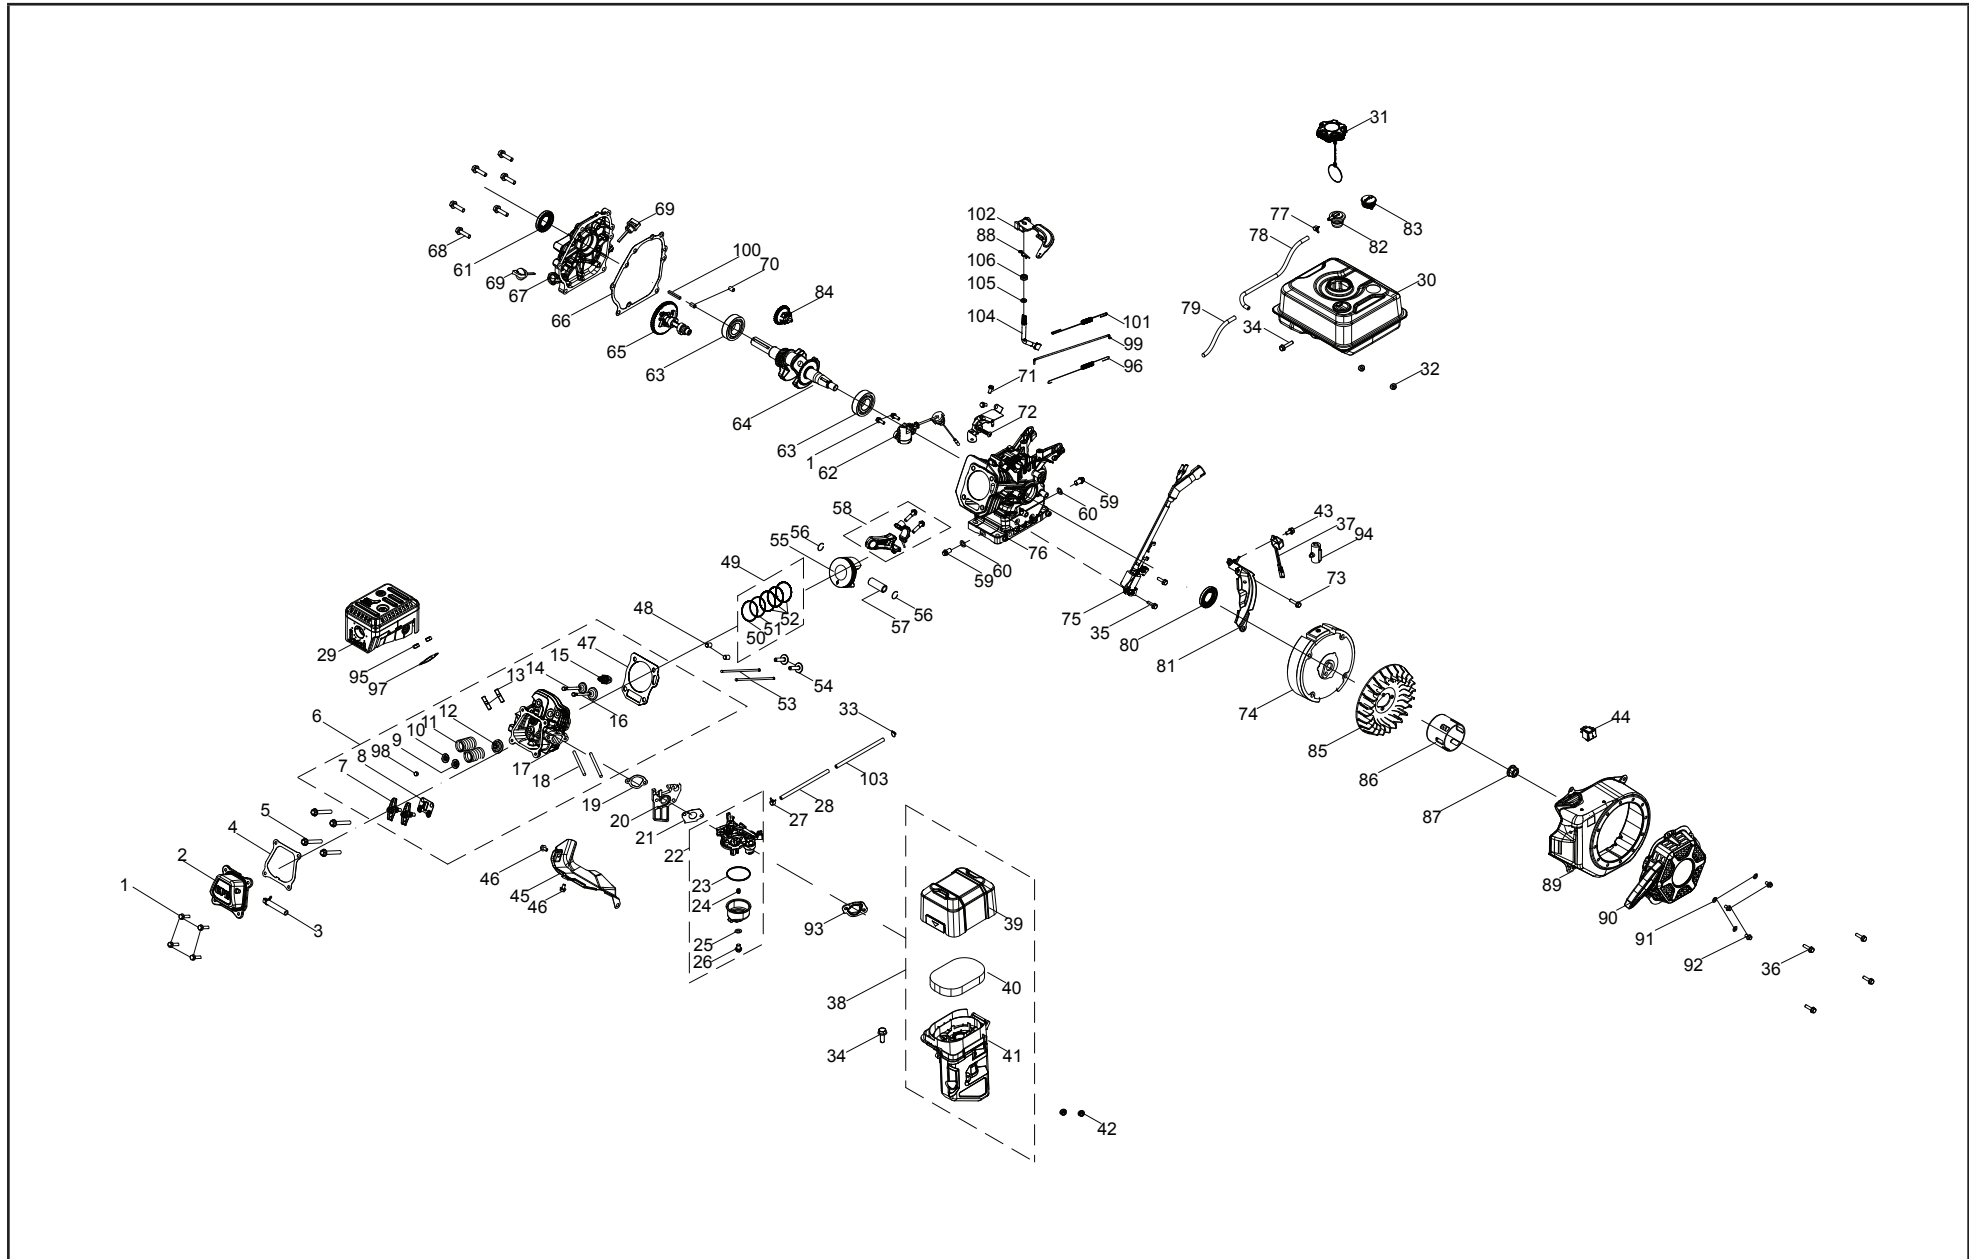

ENGINE PARTS DIAGRAM 1TC7QG017

ENGINE PARTS LIST 1TC7QG017

#	Part Number	Description	Qty.
1	100011264-0003	Flange Bolt M6 x 16, GB5789	6
2	100002335	Cylinder Head Cover(Cpe)	1
3	100002832	Breather Tube	1
4	100079562	Gasket, Cylinder Head Cover	1
5	100002464-0001	Flange Bolt M8 x 60	4
6	100734143	Cylinder Head Assembly	1
7	100004420	Rocker Arm	2
8	100050881	Guide Plate, Push Rod	1
9	100004580	Valve Spring Seat, Intake	1
10	100004585	Valve Spring Seat, Exhaust	1
11	100004564	Spring Valve	2
12	100004600	Oil Seal, Intake Valve	1
13	100010387	Stud Bolt M8 x 34	2
14	100057969	Exhaust Valve	1
15	100009378	Spark Plug F6RTC	1
16	100004522	Intake Valve	1
17	100002378	Cylinder Head	1
18	100733507	Stud Bolt M6 x 117	2
19	100078607	Gasket, Insulator	1
20	100005599	Insulator, Carburetor	1
21	100078606	Gasket, Carburetor	1
22	100730983-0001	Carburetor Assembly	1
23	100005717	O-Ring, Fuel Bowl	1
24	100073724	Main Jet Standard(74)	1
	100092470	Main Jet Altitude 1000-3000m(72)	/
25	100006037	Gasket, Fuel Bowl Mounting Bolt	1
26	100005725	Mounting Bolt, Fuel Bowl	1
27	100005149	Clamp Ø7.5	1
28	100063788	Fuel Tube, Ø4 x Ø8 x 157	1
29	100730893	Muffler	1

#	Part Number	Description	Qty.
30	100730667-0002	Fuel Tank Assembly	1
31	100730969	Fuel Tank Cap	1
32	100011452-0003	Flange Nut M6	2
33	100005137	Clamp	1
34	100011269-0003	Flange Bolt M6 x 28	2
35	100011268-0003	Flange Bolt M6 x 25	2
36	100011262-0003	Flange Bolt M6 x 14	4
37	100010040	Oil Sensor	1
38	100731169	Air Cleaner Assembly	1
39	100734201	Air Cleaner Cover	1
40	100734202	Air Cleaner Element	1
41	100734203	Air Cleaner Base	1
42	100011463-0004	Flange Nut M6, GB6177.1	2
43	100011261-0004	Flange Bolt M6 x 12	1
44	100730970-0001	Switch	1
45	100007083	Air Guide, Lower	1
46	100011260-0005	Flange Bolt M6 x 10, GB5789	2
47	100155656	Gasket, Cylinder Head	1
48	100010558	Dowel Pin Ø10 x 16	2
49	100003243	Piston Ring Set	1
50	100072134	1st Piston Ring	1
51	100072135	2nd Piston Ring	1
52	100072136	Oil Ring	1
53	100004395	Push Rod	2
54	100004262	Lifter, Valve	2
55	100003086	Piston	1
56	100003221	Circlip, Wrist Pin	2
57	100003123	Wrist Pin	1
58	100003446	Connecting Rod Assembly	1
59	100010272	Drain Bolt, M10 x 1.25 x 15	2