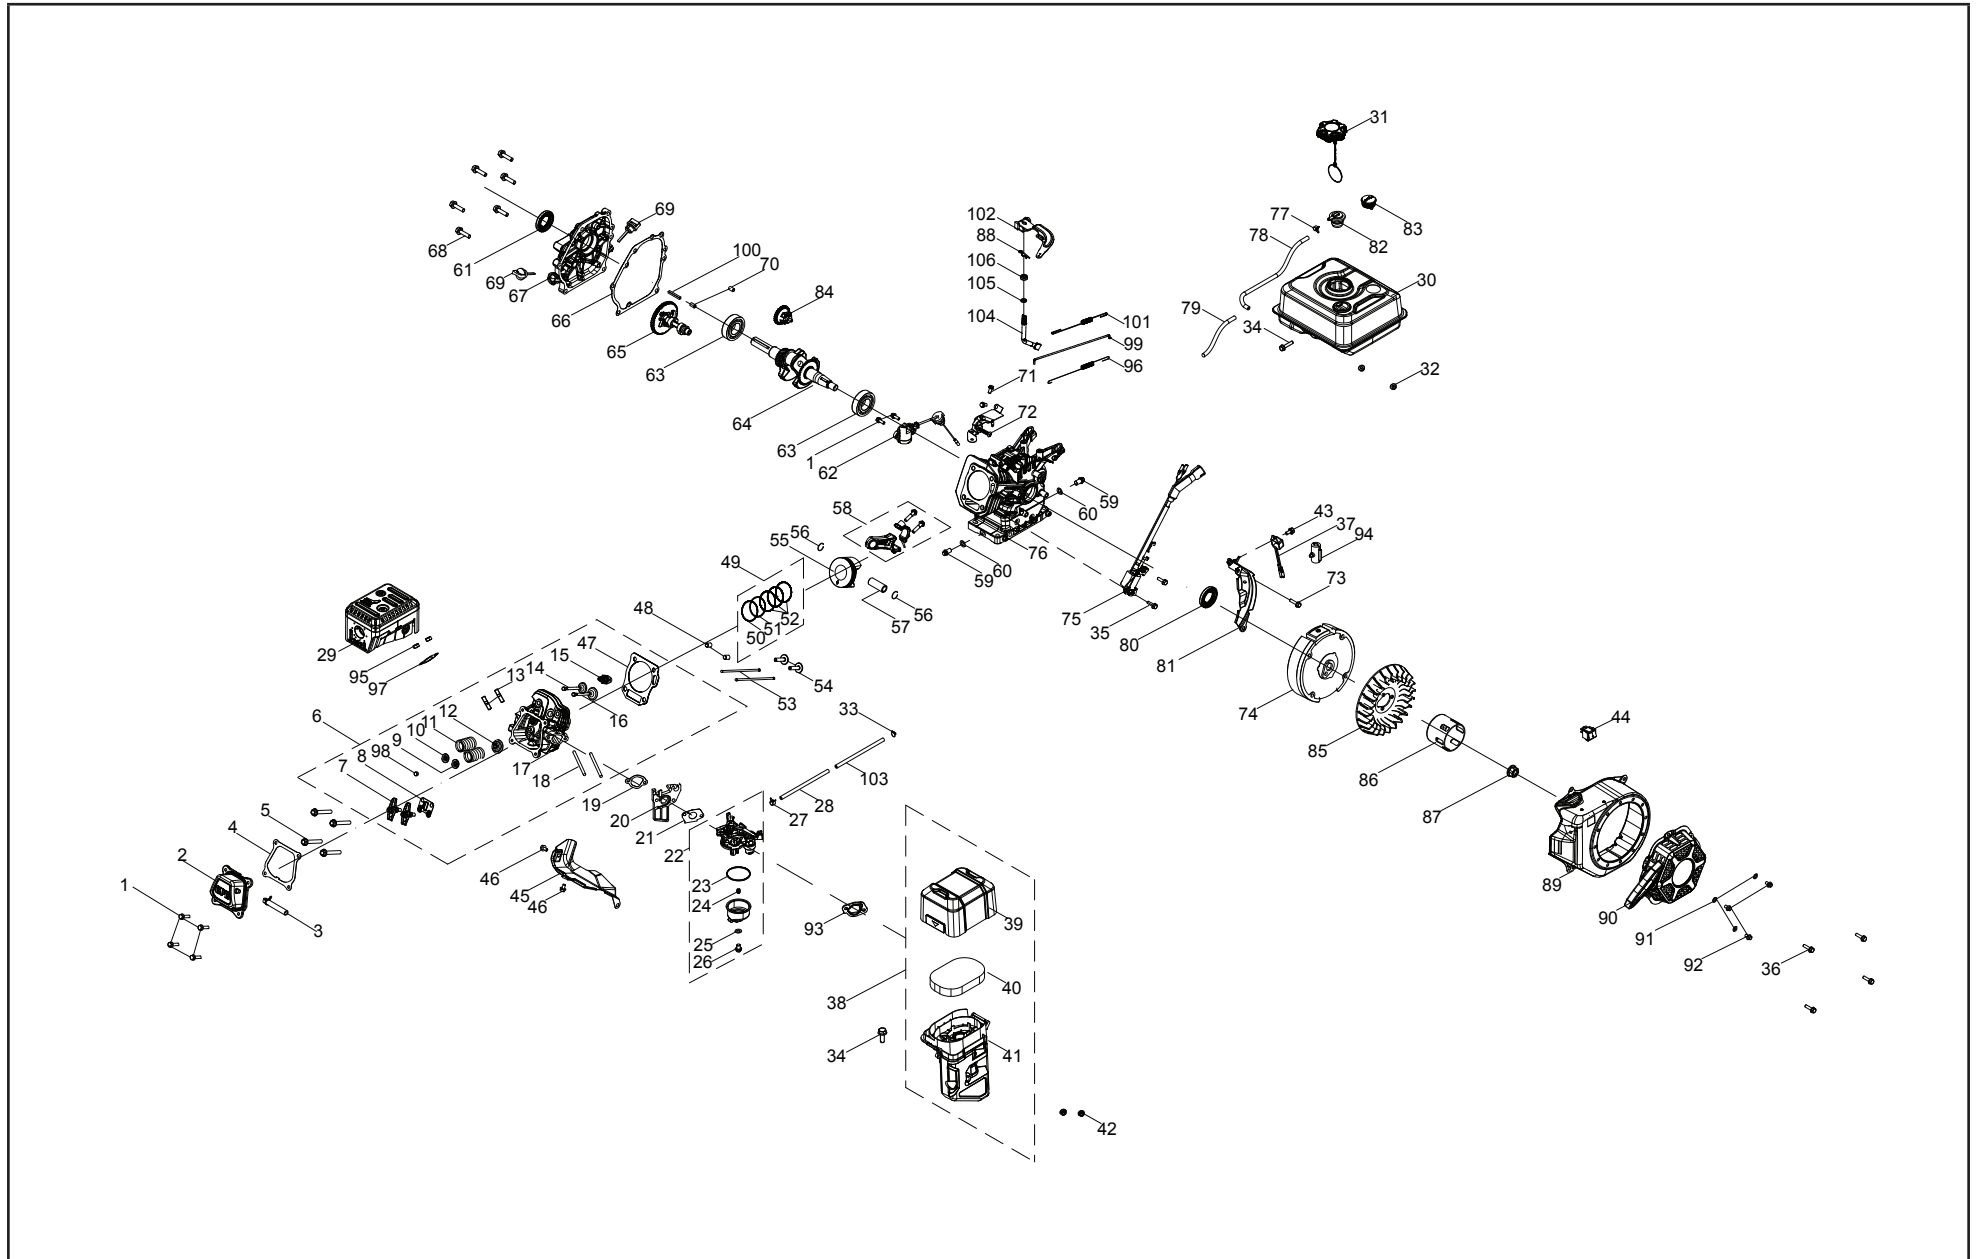

ENGINE PARTS DIAGRAM 1TC7QG017

ENGINE PARTS LIST 1TC7QG017

#	Part Number	Description	Qty.
1	100011264-0003	Flange Bolt M6 x 16, GB5789	6
2	100002335	Cylinder Head Cover(Cpe)	1
3	100002832	Breather Tube	1
4	100079562	Gasket, Cylinder Head Cover	1
5	100002464-0001	Flange Bolt M8 x 60	4
6	100734143	Cylinder Head Assembly	1
7	100004420	Rocker Arm	2
8	100050881	Guide Plate, Push Rod	1
9	100004580	Valve Spring Seat, Intake	1
10	100004585	Valve Spring Seat, Exhaust	1
11	100004564	Spring Valve	2
12	100004600	Oil Seal, Intake Valve	1
13	100010387	Stud Bolt M8 x 34	2
14	100057969	Exhaust Valve	1
15	100009378	Spark Plug F6RTC	1
16	100004522	Intake Valve	1
17	100002378	Cylinder Head	1
18	100733507	Stud Bolt M6 x 117	2
19	100078607	Gasket, Insulator	1
20	100005599	Insulator, Carburetor	1
21	100078606	Gasket, Carburetor	1
22	100730983-0001	Carburetor Assembly	1
23	100005717	O-Ring, Fuel Bowl	1
24	100073724	Main Jet Standard(74)	1
	100092470	Main Jet Altitude 1000-3000m(72)	/
25	100006037	Gasket, Fuel Bowl Mounting Bolt	1
26	100005725	Mounting Bolt, Fuel Bowl	1
27	100005149	Clamp Ø7.5	1
28	100063788	Fuel Tube, Ø4 x Ø8 x 157	1
29	100730893	Muffler	1

#	Part Number	Description	Qty.
30	100730667-0002	Fuel Tank Assembly	1
31	100730969	Fuel Tank Cap	1
32	100011452-0003	Flange Nut M6	2
33	100005137	Clamp	1
34	100011269-0003	Flange Bolt M6 x 28	2
35	100011268-0003	Flange Bolt M6 x 25	2
36	100011262-0003	Flange Bolt M6 x 14	4
37	100010040	Oil Sensor	1
38	100731169	Air Cleaner Assembly	1
39	100734201	Air Cleaner Cover	1
40	100734202	Air Cleaner Element	1
41	100734203	Air Cleaner Base	1
42	100011463-0004	Flange Nut M6, GB6177.1	2
43	100011261-0004	Flange Bolt M6 x 12	1
44	100730970-0001	Switch	1
45	100007083	Air Guide, Lower	1
46	100011260-0005	Flange Bolt M6 x 10, GB5789	2
47	100155656	Gasket, Cylinder Head	1
48	100010558	Dowel Pin Ø10 x 16	2
49	100003243	Piston Ring Set	1
50	100072134	1st Piston Ring	1
51	100072135	2nd Piston Ring	1
52	100072136	Oil Ring	1
53	100004395	Push Rod	2
54	100004262	Lifter, Valve	2
55	100003086	Piston	1
56	100003221	Circlip, Wrist Pin	2
57	100003123	Wrist Pin	1
58	100003446	Connecting Rod Assembly	1
59	100010272	Drain Bolt, M10 x 1.25 x 15	2