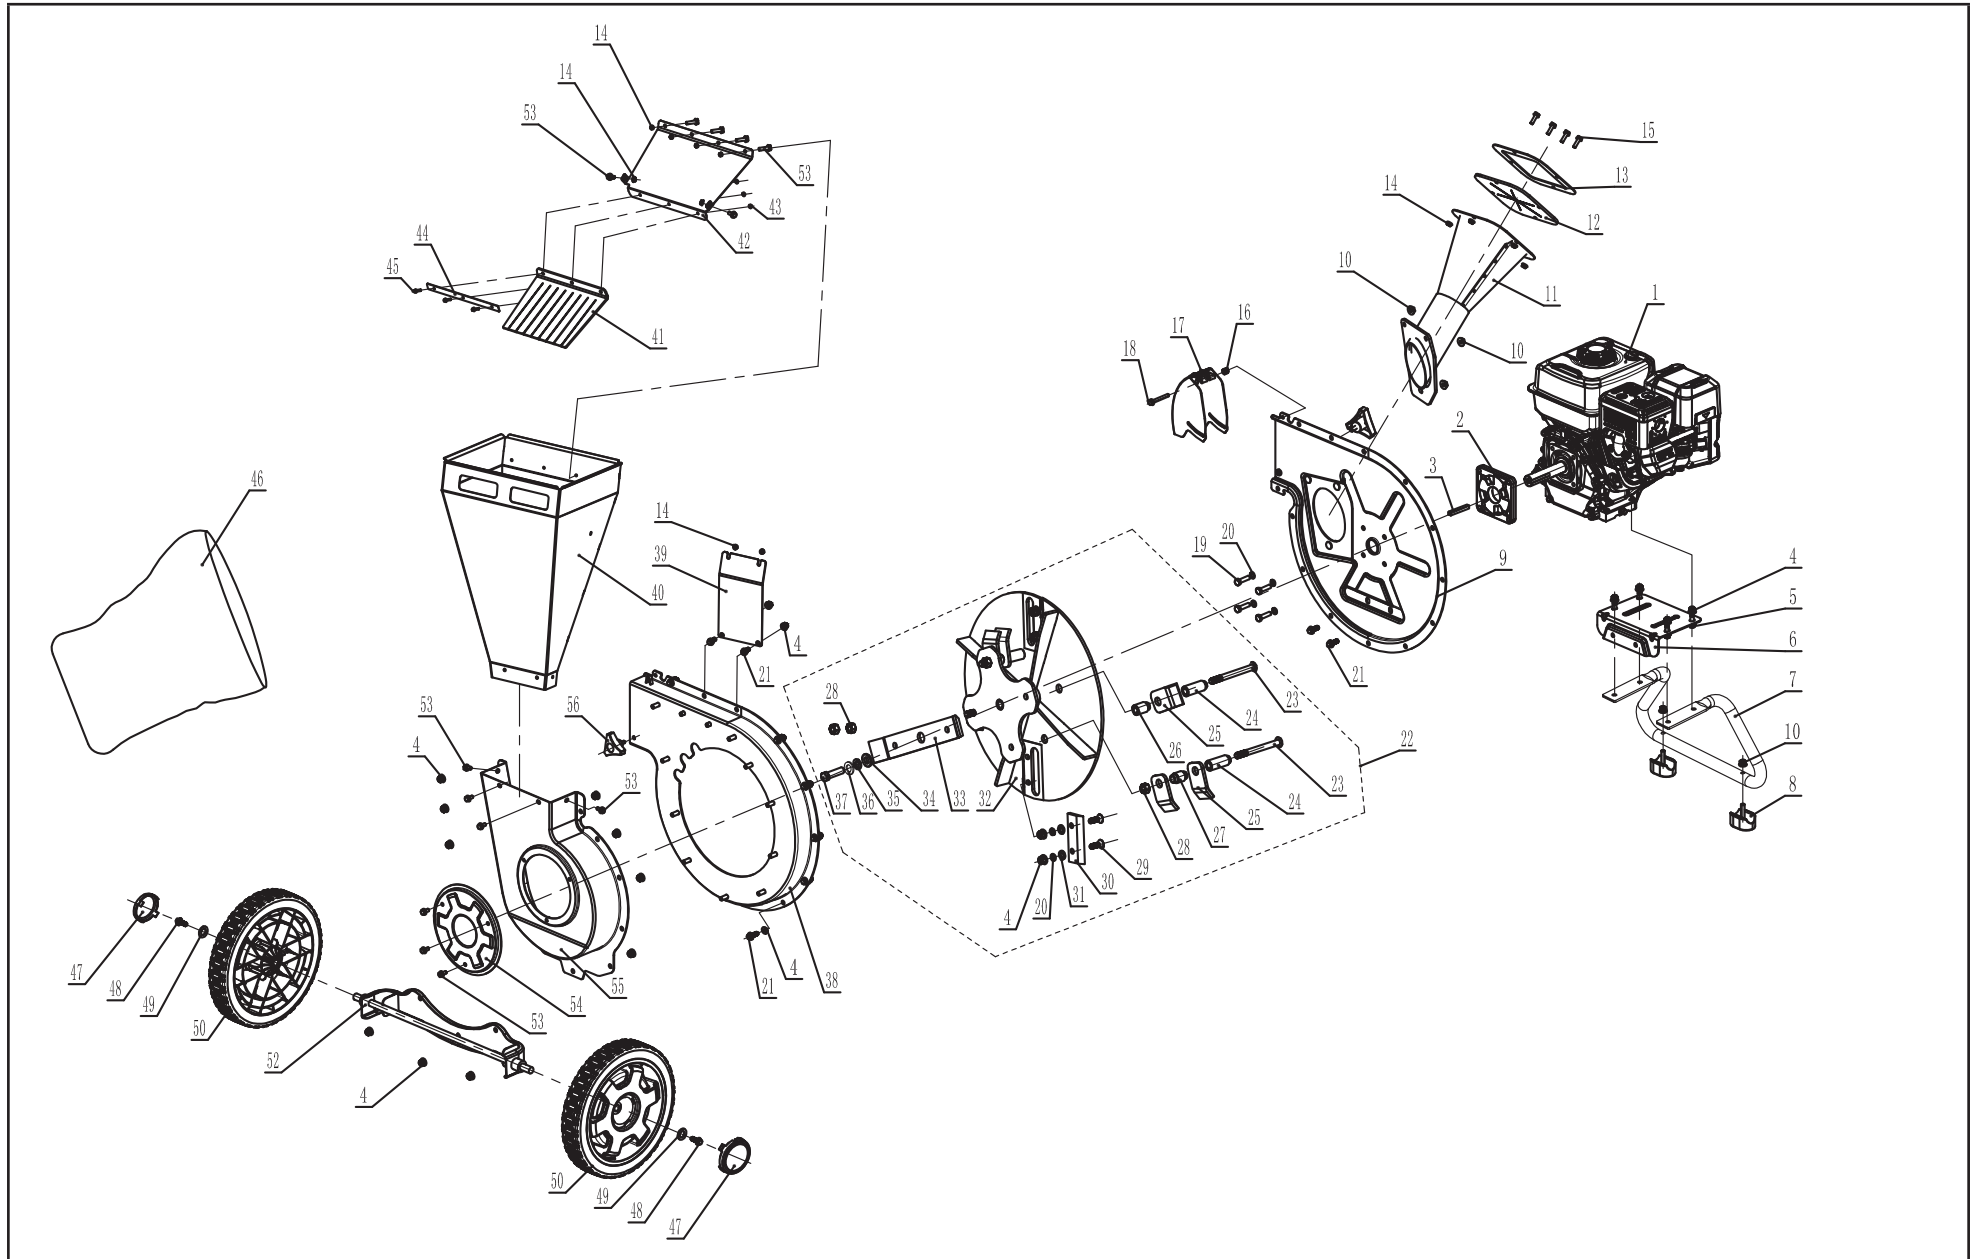

PARTS DIAGRAM

PARTS LIST

#	Part Number	Description	Qty.
1	27.304 SN: < 20SEP1400129	Engine, 224cc	1
	R224P-E00DY-S SN: <202108407095		
	1TC7QG017 SN: >202109100001		
2	602.300601.01	Junction Plate Assembly, Engine	1
3	2.14.002 SN: < 20SEP1400129	Flat Key, 6.3 × 6.3 × 50	1
	2540006607 SN: <202108407095	Flat Key, 6.3 × 6.3 × 53	
4	1.6187.1.08	Lock Nut, M8	33
5	1.5789.0840	Flange Bolt, M8 × 40	4
6	602.300901.00.2	Support Mount Assembly, Black	1
7	602.300011.01.2	Tube Support, Black	1
8	602.300021.00.2	Rubber Cushion, Black	2
9	602.300200.01.2	Inner Flail Housing Assembly, Black	1
10	1.6187.1.10	Lock Nut, M10×1.5	5
11	602.300110.01.48	Lower Chipper Chute Assembly, Yellow	1
12	601.300103.00	Block Rubber, Black	1
13	601.300112.00.48	Pressure Plate, Rubber Block, Yellow	1
14	1.6187.1.06	Lock Nut, M6	12
15	1.5789.0620	Flange Bolt, M6 × 20	4
16	1.6182.06	Lock Nut, M6	1
17	602.300401.01.2	Chute Deflector Assembly, Black	1
18	2.08.177	Flange Bolt, M6 × 55	1
19	2.08.137	Bolt , 5/16 - 24UNF	4
20	1.93.08	Lock Washer, Ø8	8
21	1.16674.0820	Bolt, M8 × 20	15
22	602.303000.00	Impeller Assembly	1
23	602.303005.00	Clevis Pin	4