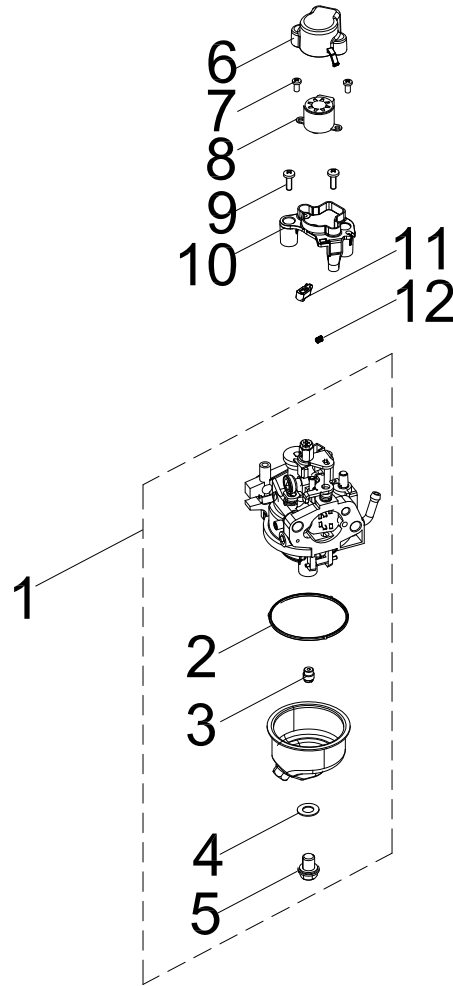

CARBURETOR DIAGRAM

Figure D

CARBURETOR PART LIST

#	Part Number	Description	Qty.
1	100153290	Carburetor	1
2	100005717	Fuel Bowl O-Ring	1
3	100005766	Main Jet Standard, #68	1
	100056226	Main Jet Altitude 1000-2000m, #67	/
	100713414	Main Jet Altitude 2000-3000m, #66	/
4	100006037	Gasket, Fuel Bowl Mounting Bolt	1
5	100005725	Fuel Bowl Mounting Bolt	1
6	100050035	Protection Cover, Stepping Motor	1
7	100051029-0004	Screw M4 x 6	2
8	100093486	Stepping Motor	1
9	100010947-0001	Screw M4 x 12	2
10	100158241	Stepping Motor Seat	1
11	100033258	Clamp, Stepping Motor Guide	1
12	100052405	Spring	1