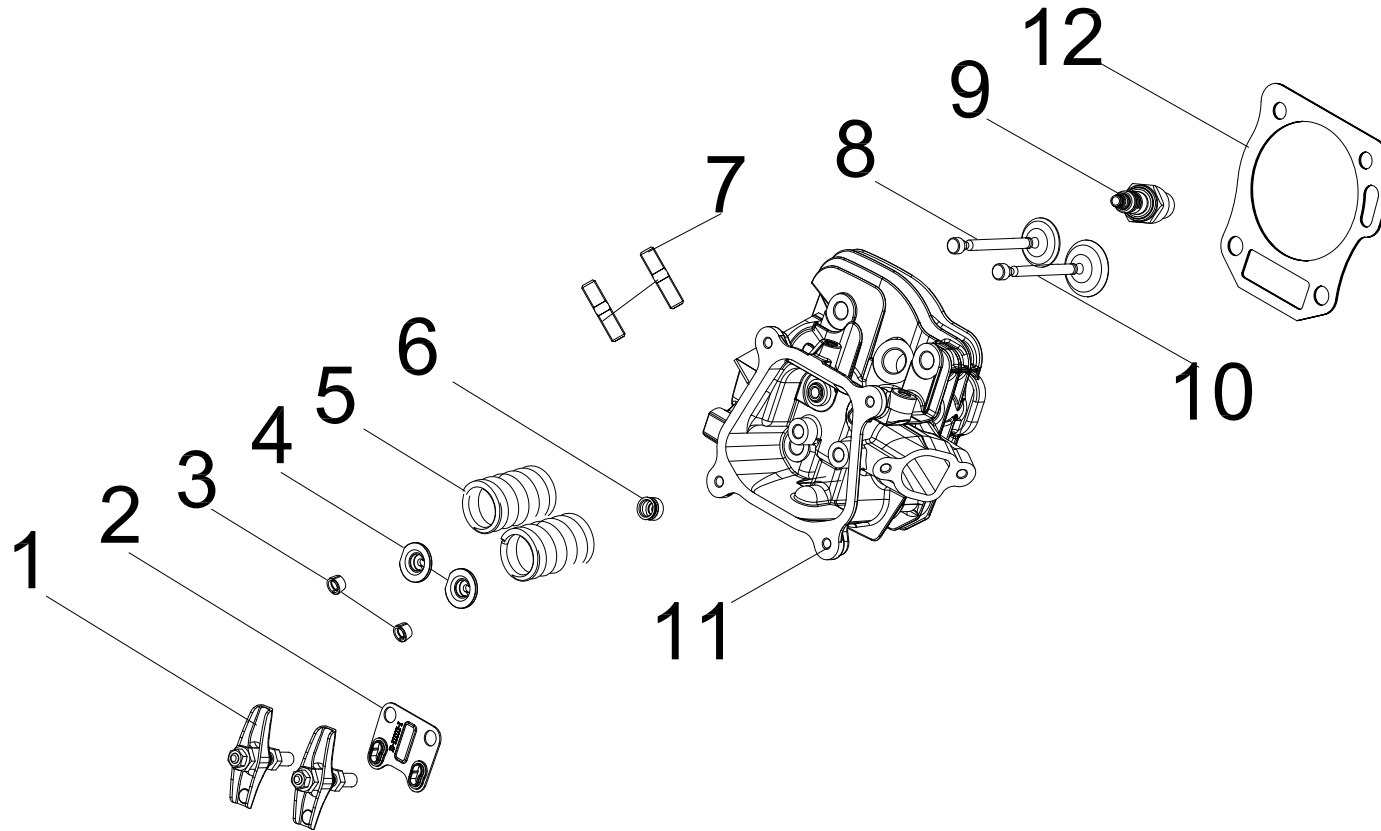

CYLINDER HEAD DIAGRAM

Figure C

CYLINDER HEAD PART LIST

#	Part Number	Description	Qty.
1	100149239	Rocker Arm Assembly	2
2	100050881	Guide Plate, Push Rod	1
3	100050896	Valve Collet	4
4	100073758	Valve Spring Seat, Upper	2
5	100713979	Spring, Valve	2
6	100004599	Oil Seal, Intake Valve	1
7	100010387	Stud Bolt M8 x 34	2
8	100713981	Exhaust Valve	1
9	100009378	Spark Plug F6RTC	1
10	100713980	Intake Valve	1
11	100079792	Cylinder Head	1
12	100155656	Gasket, Cylinder Head	1