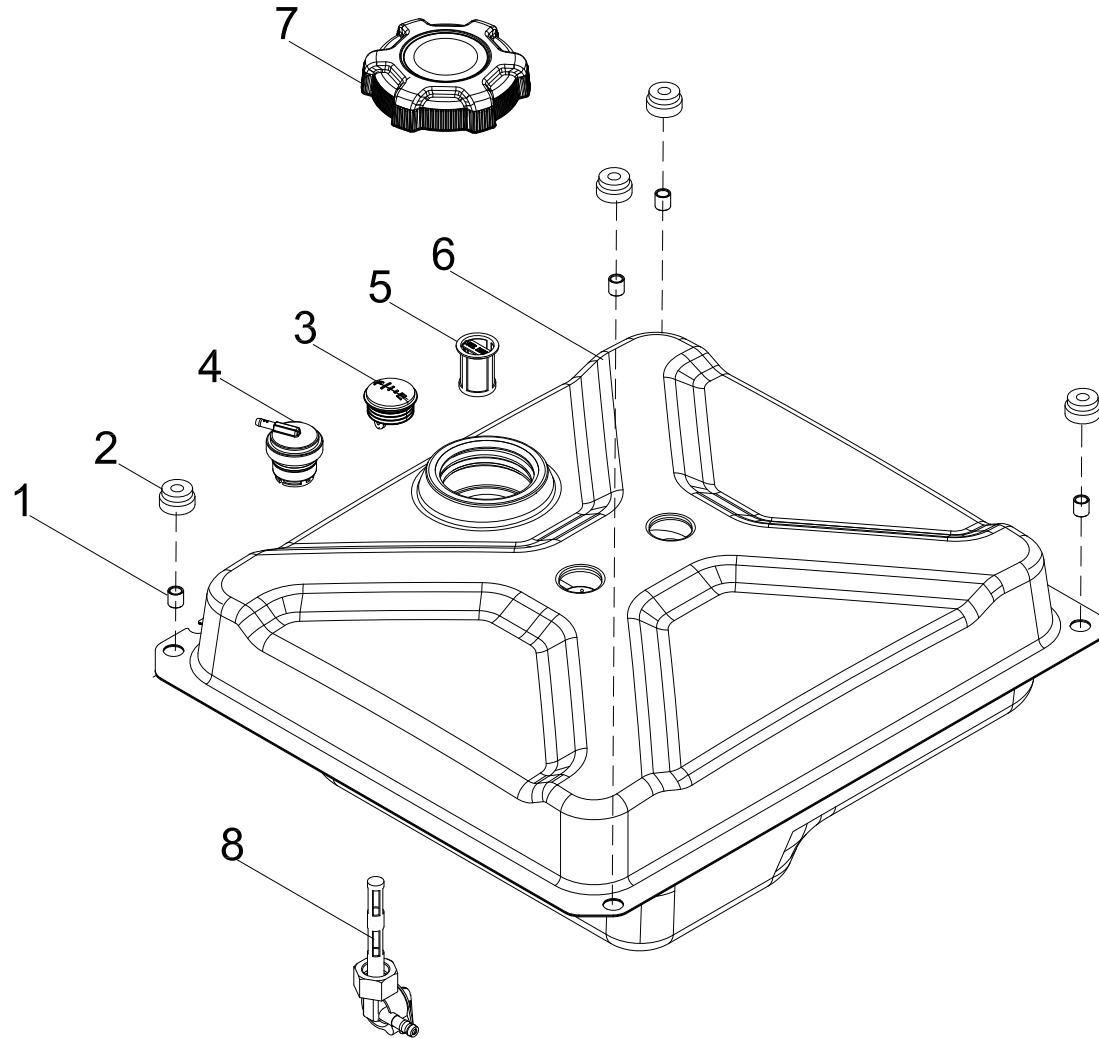

## Figure D

**CARBURETOR PART LIST**

#	Part Number	Description	Qty.
1	100153290	Carburetor	1
2	100005717	Fuel Bowl O-Ring	1
3	100005766	Main Jet Standard, #68	1
	100056226	Main Jet Altitude 1000-2000m, #67	/
	100713414	Main Jet Altitude 2000-3000m, #66	/
4	100006037	Gasket, Fuel Bowl Mounting Bolt	1
5	100005725	Fuel Bowl Mounting Bolt	1
6	100050035	Protection Cover, Stepping Motor	1
7	100051029-0004	Screw M4 x 6	2
8	100093486	Stepping Motor	1
9	100010947-0001	Screw M4 x 12	2
10	100158241	Stepping Motor Seat	1
11	100033258	Clamp, Stepping Motor Guide	1
12	100052405	Spring	1

# FUEL TANK DIAGRAM

Figure E

**FUEL TANK PART LIST**

#	Part Number	Description	Qty.
1	100715500	Bushing, Ø9 x Ø6.6 x 10	4
2	100711813	Vibration Mounting, Fuel Tank	4
3	100153185	Fuel Gauge	1
4	100099571	Reversal Valve	1
5	100098838	Fuel Filter Assembly	1
6	100153186-0002	Fuel Tank, 11L	1
7	100142004	Fuel Tank Cap	1
8	100136320	Fitting, Fuel Tank	1