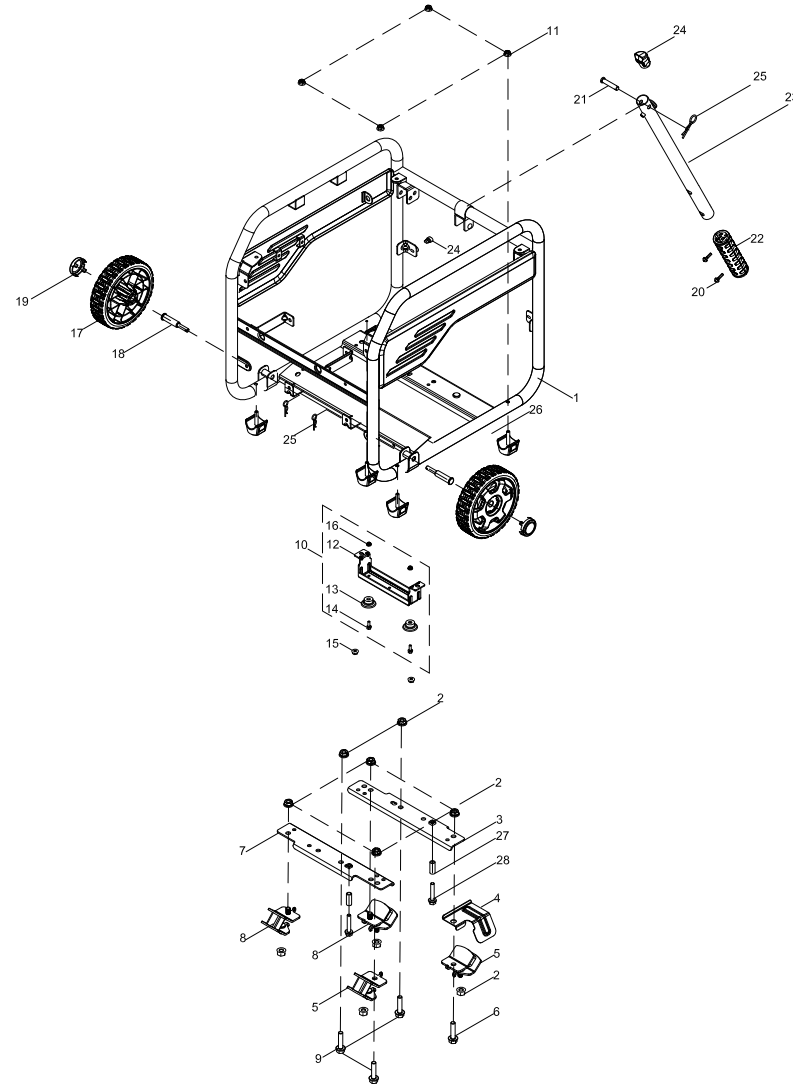

# FRAME DIAGRAM

Figure G

**FRAME ASSEMBLY PART LIST**

#	Part Number	Description	Qty.
1	100731513-0001	Frame	1
2	100079483-0001	Flange Nut M8	10
3	100162855	Front Mounting Bracket, Engine	1
4	100162980	Insulator shield	1
5	100093523	Vibration Mount 2, Support	2
6	100011327-0001	Flange Bolt M8 x 43	1
7	100162854	Rear Mounting Bracket, Engine	1
8	100093524	Vibration Mount 1, Support	2
9	100011320-0002	Flange Bolt M8 x 35	3
10	100720829-0001	Support Leg Assembly	1
11	100011452-0002	Flange Nut M6, GB6177.1	4
12	100020659-0001	Support Leg	1
13	100099931	Vibration Mount	2
14	100011265-0003	Flange Bolt M6 x 18	2
15	100011453-0003	Flange Nut M8, GB6177.1	2
16	100011452-0003	Flange Nut M6	2
17	100714023-0001	8 In. Wheel, Yellow	2
18	100714025	Roll Pin Ø10	2
19	100712243-0001	Tire Cover, Yellow	2
20	100095857-0005	Flange Bolt M4 x 18	2
21	100011047-0003	Roll Pin Ø8 x 40	1
22	100716888	Sheath, Handle	1
23	100716887-0001	Handle	1
24	100163607	Handle Stop Block	1
25	100714685-0001	R-pin, R5	3
26	100093522	Damping Pad	4
27	100004221-0001	Bushing, Ø6.5 x Ø10 x 24	2
28	100011224-0002	Flange Bolt M6 x 35	2

# WIRING DIAGRAM