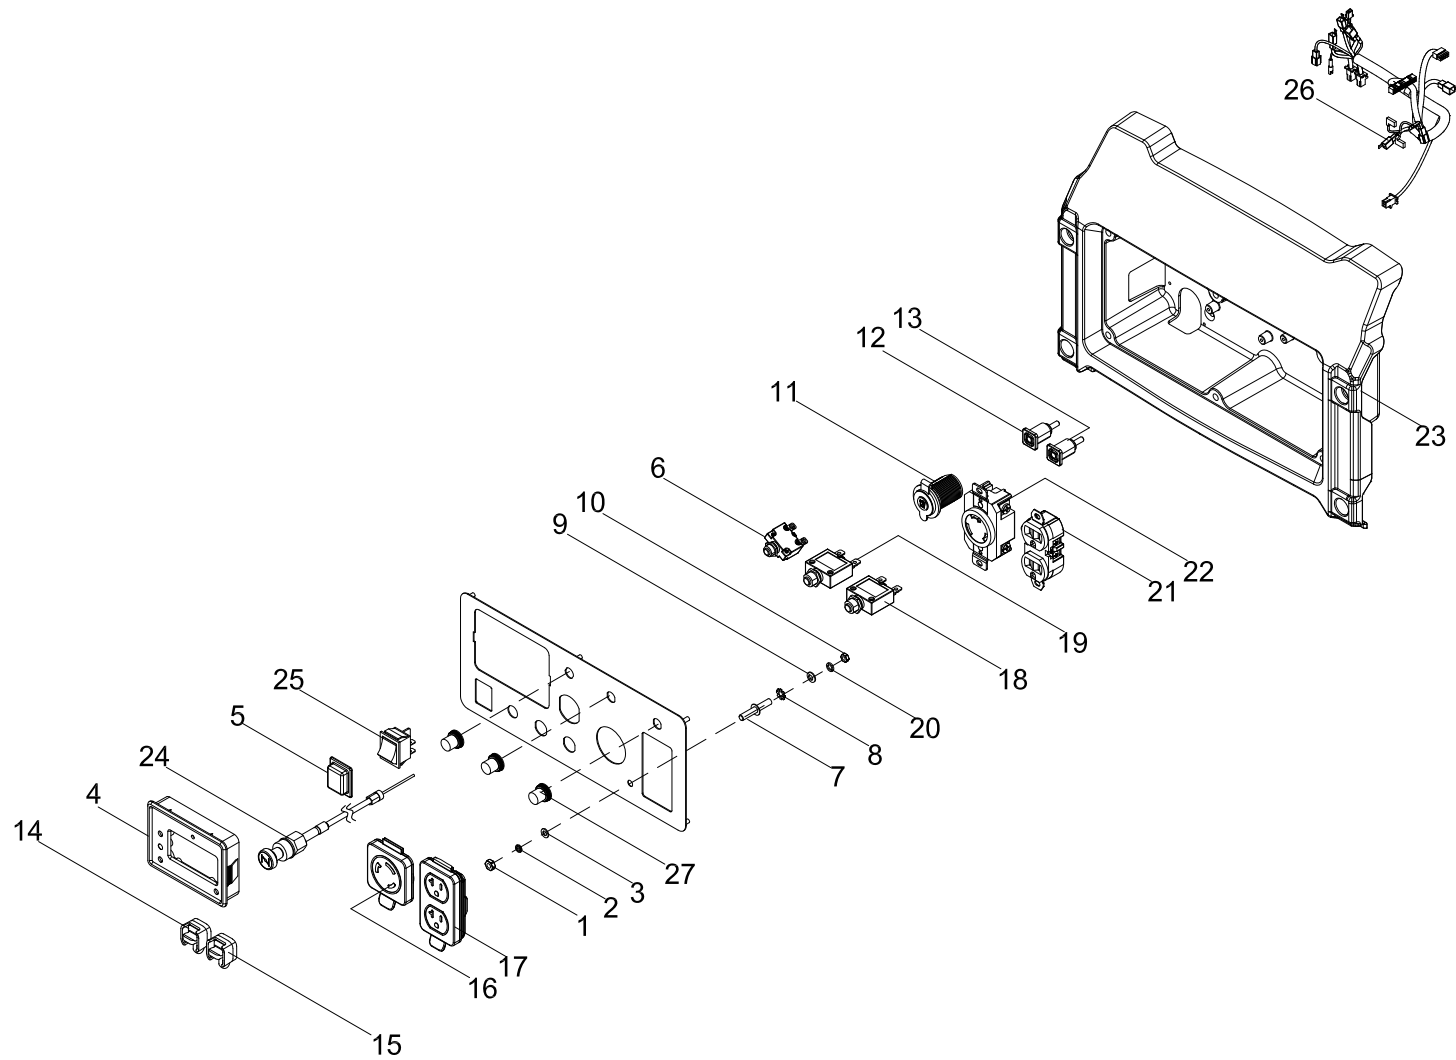

FUEL TANK PART LIST

#	Part Number	Description	Qty.
1	100715500	Bushing, Ø9 x Ø6.6 x 10	4
2	100711813	Vibration Mounting, Fuel Tank	4
3	100153185	Fuel Gauge	1
4	100099571	Reversal Valve	1
5	100098838	Fuel Filter Assembly	1
6	100153186-0002	Fuel Tank, 11L	1
7	100142004	Fuel Tank Cap	1
8	100136320	Fitting, Fuel Tank	1

CONTROL PANEL DIAGRAM

Figure F