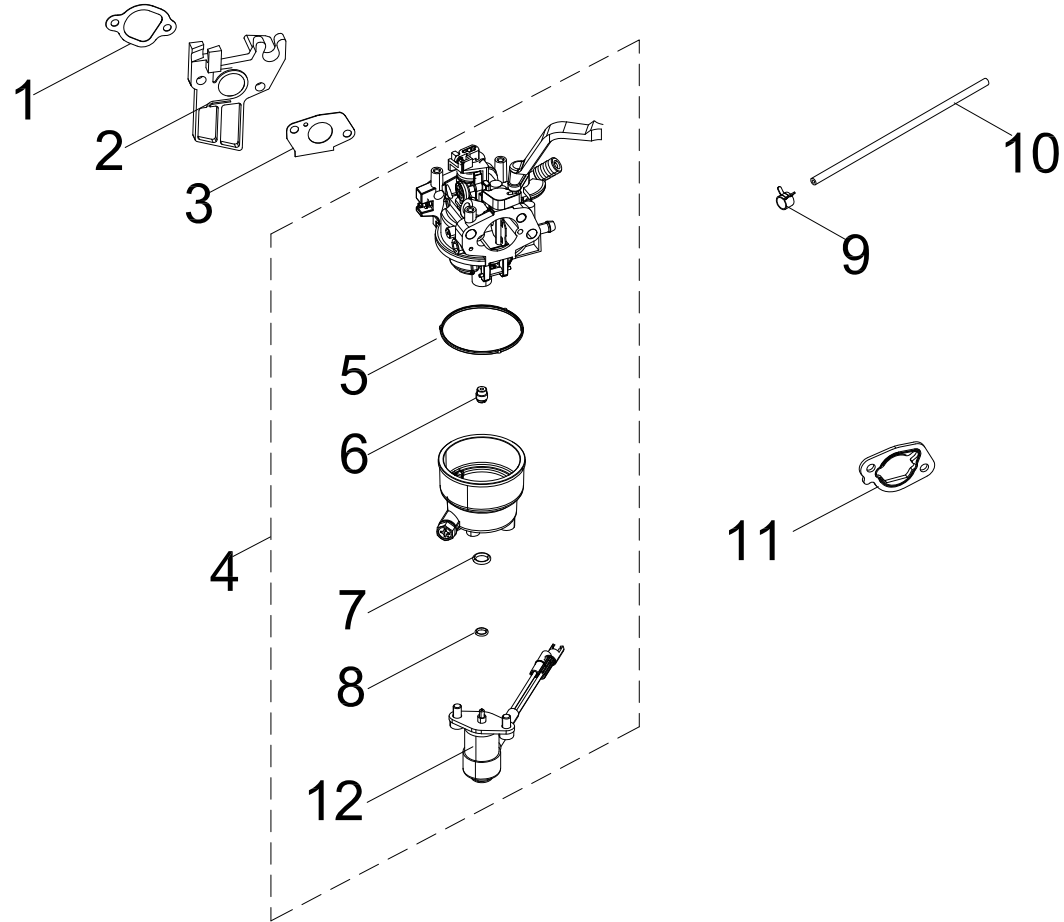

## CYLINDER HEAD DIAGRAM

Figure C

**CYLINDER HEAD PART LIST**

#	Part Number	Description	Qty.
1	100149239	Rocker Arm Assembly	2
2	100050881	Guide Plate, Push Rod	1
3	100050896	Valve Collet	4
4	100073758	Valve Spring Seat, Upper	2
5	100713979	Spring Valve	2
6	100004599	Oil Seal, Intake Valve	1
7	100010389	Stud Bolt M8 x 35	2
8	100713981	Exhaust Valve	1
9	100009378	Spark Plug F6RTC	1
10	100713980	Intake Valve	1
11	100716398	Cylinder Head	1
12	100010354	Stud Bolt M6 x 96	2
13	100155656	Gasket, Cylinder Head	1

## CARBURETOR DIAGRAM

Figure D

**CARBURETOR PART LIST**

#	Part Number	Description	Qty.
1	100078607	Gasket, Insulator	1
2	100005599	Insulator, Carburetor	1
3	100078606	Gasket, Carburetor, Engine Side	1
4	100718260-0001	Carburetor	1
5	100005717	Fuel Bowl O-Ring	1
6	100005767	Main Jet Standard	1
	100005754	Main Jet Altitude 1000-3000m	/
7	100130186	O-Ring, Solenoid Valve Base	1
8	100130185	O-Ring, Solenoid Valve	1
9	100005138	Clamp Ø 9.5 x 8	1
10	100747341	Tube, Fuel, Carb to Fuel Valve, Ø4 x Ø10 x 400	1
11	100005629	Gasket, Carburetor, Air Cleaner Side	1
12	100718072	Solenoid Valve	1

# ALTERNATOR DIAGRAM

Figure E

**ALTERNATOR PART LIST**

#	Part Number	Description	Qty.
1	100011527-0004	Flange Bolt M6 x 8	1
2	100717500-0001	Cover, End Housing, Yellow	1
3	100011250-0002	Flange Bolt M5 x 14	2
4	100722067	Bracket, End Cover Mounting	1
5	100011252-0001	Flange Bolt M5 x 18	6
6	100018603	AVR	1
7	100018592	Carbon Brush Assembly	1
8	100010885-0004	Spring Washer Ø5	1
9	100010919-0002	Flat Washer Ø5	1
10	100011299-0001	Flange Bolt M6 x 175	4
11	100018567	End Housing	1
12	100148753-0001	Flange Bolt M8 x 1 x 230	1
13	100010899-0002	Washer Ø8	1
14	100732013	Alternator Assembly, AI, Ø160 x 130 mm	1
15	100161949	Stator Cover, 122.5 mm	1
16	100733245	Stator Assembly, AI, Ø160 x 130 mm	1
17	100018701	Terminal Block	1
18	100724819	Rotor Assembly, AI, Ø95 x130mm	1