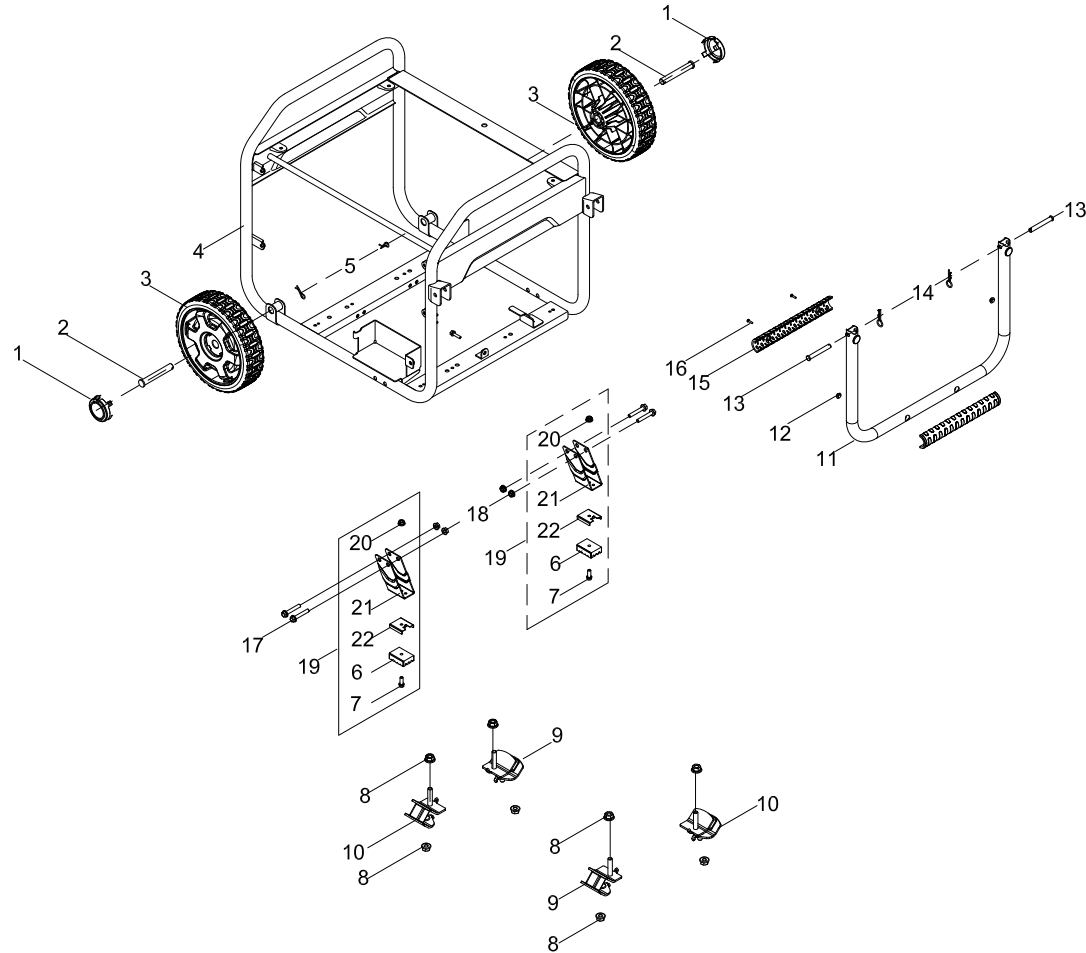

## CONTROL PANEL DIAGRAM

Figure G

**CONTROL PANEL PART LIST**

#	Part Number	Description	Qty.
1	100724732-0001	Control Panel Housing	1
2	100730999	Intelligauge, INT10F	1
3	100020005	Receptacle L5-30R	1
4	100020008	Receptacle TT-30R	1
5	100020029	Receptacle 5-20R, Duplex	1
6	100120180	Cover, Pushbutton Circuit Breaker	2
7	100731573	Cover, L5-30R Receptacle	1
8	100731572	Cover, TT-30R Receptacle	1
9	100731575	Cover, 5-20R, Duplex Receptacle	1
10	100748731	Wire Harness Assembly	1
11	100721216	Control Module, Solenoid Valve	1
12	100728387	OVF Module	1
13	100019751	30Amp Circuit Breaker, Push Button	1
14	100019754	20Amp Circuit Breaker, Push Button	1
15	100714233	Switch, Engine	1
16	100724627	Charger Module	1

# FRAME ASSEMBLY DIAGRAM

Figure H

**FRAME ASSEMBLY PART LIST**

#	Part Number	Description	Qty.
1	100712243-0001	Cover, Wheel Hub, Yellow	2
2	100123528-0002	Roll Pin Ø16 x 90	2
3	100714023-0001	8 In. Wheel, Yellow	2
4	100716095-0001	Frame, 25mm, 627 x 504 x 499	1
5	100023414-0002	R-pin	2
6	100058956	Vibration Mount	2
7	100011266-0004	Flange Bolt M6 x 20	2
8	100011453-0003	Lock Nut M8, Flange	8
9	100020986-0001	Vibration Mount 2	2
10	100021000-0001	Vibration Mount 1	2
11	100724129-0001	Handle	1
12	100078853	Damping Pad, Handle	2
13	100011047-0003	Roll Pin Ø8 x 40	2
14	100714685-0001	R-pin, R5	2
15	100711157	Sheath, Handle	1
16	100095857-0005	Flange Bolt M4 x 18	2
17	100011325-0004	Flange Bolt M8 x 40	4
18	100011453-0002	Flange Nut M8, GB6177.1	4
19	100716098-0001	Support Leg Assembly	2
20	100011452-0003	Lock Nut M6, Flange	2
21	100724735-0001	Support Leg	2
22	100068623-0001	Stop Block	2

# WIRING DIAGRAM