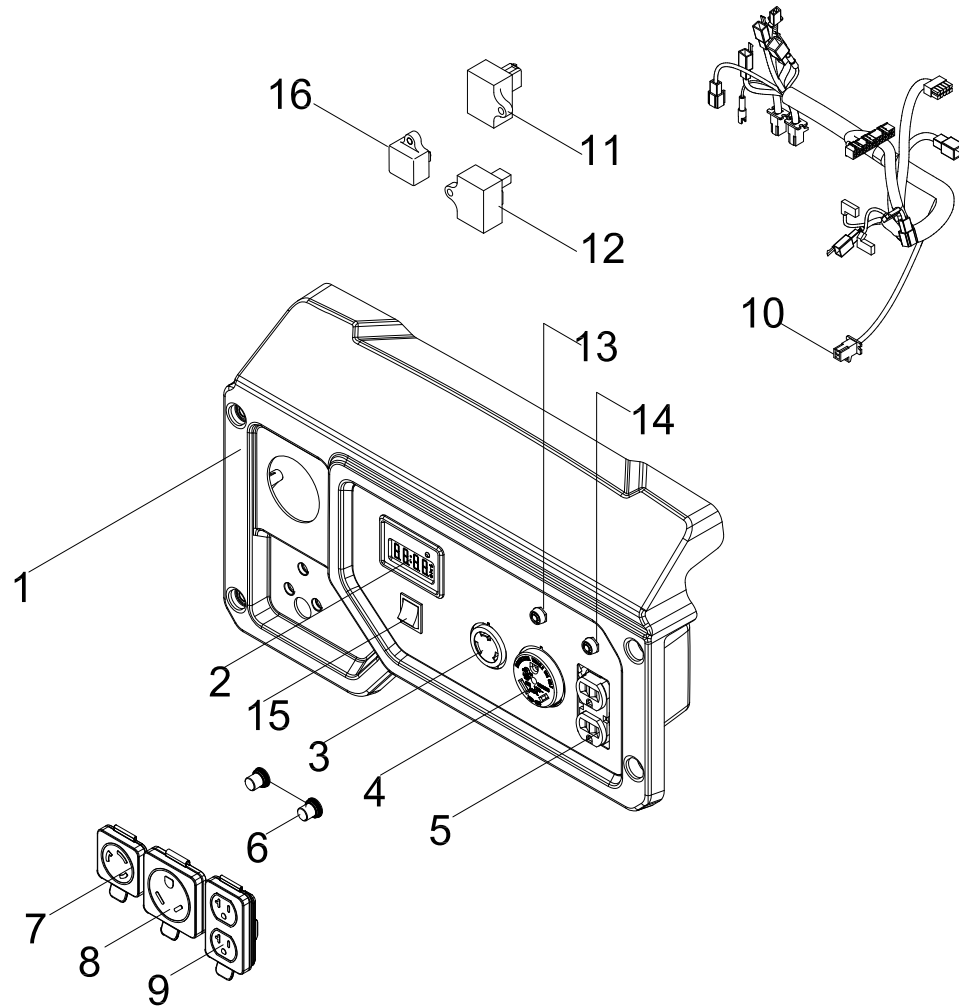

## CONTROL PANEL DIAGRAM

Figure G

**CONTROL PANEL PART LIST**

#	Part Number	Description	Qty.
1	100724732-0001	Control Panel Housing	1
2	100730999	Intelligauge, INT10F	1
3	100020005	Receptacle L5-30R	1
4	100020008	Receptacle TT-30R	1
5	100020029	Receptacle 5-20R, Duplex	1
6	100120180	Cover, Pushbutton Circuit Breaker	2
7	100731573	Cover, L5-30R Receptacle	1
8	100731572	Cover, TT-30R Receptacle	1
9	100731575	Cover, 5-20R, Duplex Receptacle	1
10	100748731	Wire Harness Assembly	1
11	100721216	Control Module, Solenoid Valve	1
12	100728387	OVF Module	1
13	100019751	30Amp Circuit Breaker, Push Button	1
14	100019754	20Amp Circuit Breaker, Push Button	1
15	100714233	Switch, Engine	1
16	100724627	Charger Module	1

# FRAME ASSEMBLY DIAGRAM

Figure H

**FRAME ASSEMBLY PART LIST**

#	Part Number	Description	Qty.
1	100712243-0001	Cover, Wheel Hub, Yellow	2
2	100123528-0002	Roll Pin Ø16 x 90	2
3	100714023-0001	8 In. Wheel, Yellow	2
4	100716095-0001	Frame, 25mm, 627 x 504 x 499	1
5	100023414-0002	R-pin	2
6	100058956	Vibration Mount	2
7	100011266-0004	Flange Bolt M6 x 20	2
8	100011453-0003	Lock Nut M8, Flange	8
9	100020986-0001	Vibration Mount 2	2
10	100021000-0001	Vibration Mount 1	2
11	100724129-0001	Handle	1
12	100078853	Damping Pad, Handle	2
13	100011047-0003	Roll Pin Ø8 x 40	2
14	100714685-0001	R-pin, R5	2
15	100711157	Sheath, Handle	1
16	100095857-0005	Flange Bolt M4 x 18	2
17	100011325-0004	Flange Bolt M8 x 40	4
18	100011453-0002	Flange Nut M8, GB6177.1	4
19	100716098-0001	Support Leg Assembly	2
20	100011452-0003	Lock Nut M6, Flange	2
21	100724735-0001	Support Leg	2
22	100068623-0001	Stop Block	2