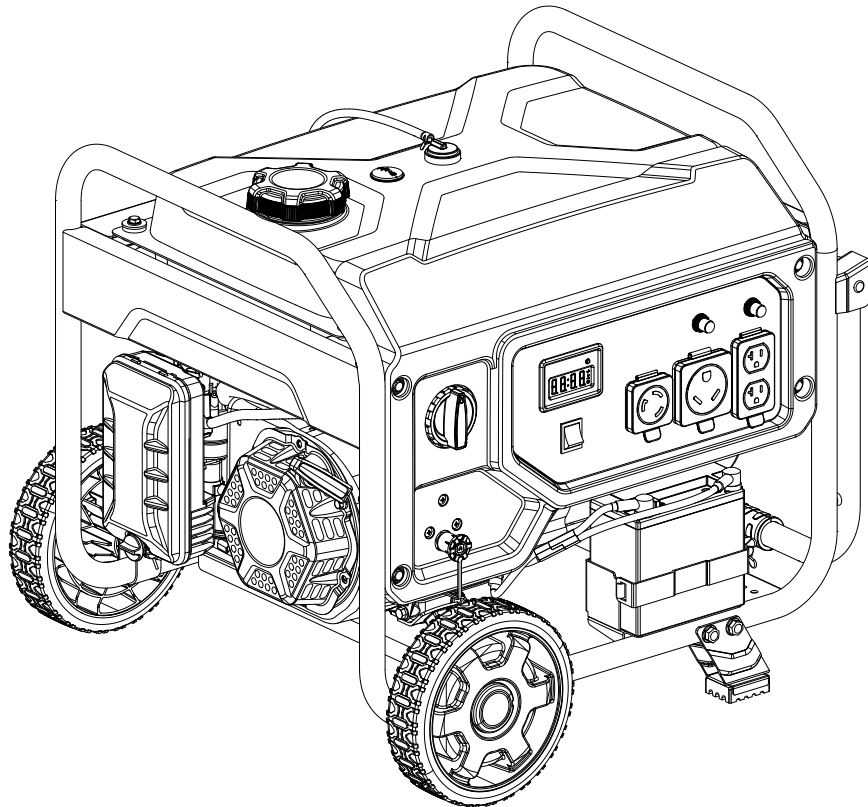

Champion Power Equipment, Inc., Santa Fe Springs, CA USA

**MODEL #201157**

## **PARTS INFORMATION**

**3650W DUAL FUEL ELECTRIC START GENERATOR**

**SERIAL NUMBER RANGE: ALL**

To order replacement parts please visit:  
**[shop.championpowerequipment.com](http://shop.championpowerequipment.com)**  
or call **1-877-338-0999**.