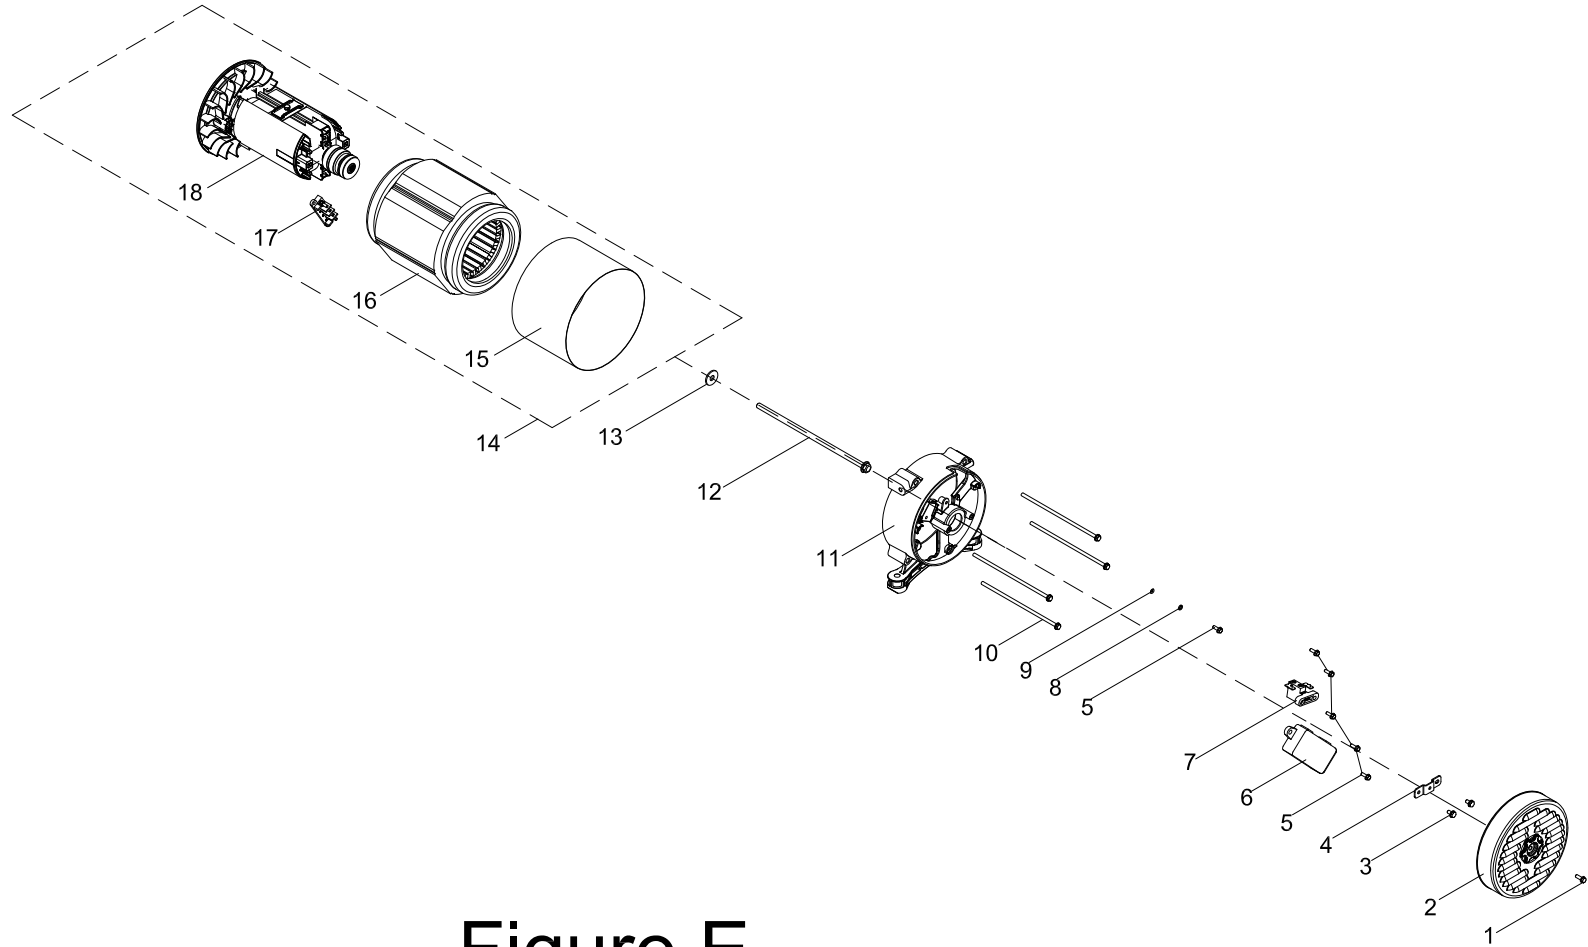

## CYLINDER HEAD DIAGRAM

Figure C

**CYLINDER HEAD PART LIST**

#	Part Number	Description	Qty.
1	100149239	Rocker Arm Assembly	2
2	100050881	Guide Plate, Push Rod	1
3	100050896	Valve Collet	4
4	100073758	Valve Spring Seat, Upper	2
5	100713979	Spring Valve	2
6	100004599	Oil Seal, Intake Valve	1
7	100010389	Stud Bolt M8 x 35	2
8	100713981	Exhaust Valve	1
9	100009378	Spark Plug F6RTC	1
10	100713980	Intake Valve	1
11	100716398	Cylinder Head	1
12	100010354	Stud Bolt M6 x 96	2
13	100155656	Gasket, Cylinder Head	1

# ALTERNATOR DIAGRAM

Figure E

**ALTERNATOR PART LIST**

#	Part Number	Description	Qty.
1	100011527-0004	Flange Bolt M6 x 8	1
2	100717500-0001	Cover, End Housing, Yellow	1
3	100011250-0002	Flange Bolt M5 x 14	2
4	100722067	Bracket, End Cover Mounting	1
5	100011252-0001	Flange Bolt M5 x 18	6
6	100018603	AVR	1
7	100018592	Carbon Brush Assembly	1
8	100010885-0004	Spring Washer Ø5	1
9	100010919-0002	Flat Washer Ø5	1
10	100011299-0001	Flange Bolt M6 x 175	4
11	100018567	End Housing	1
12	100148753-0001	Flange Bolt M8 x 1 x 230	1
13	100010899-0002	Washer Ø8	1
14	100732013	Alternator Assembly, AI, Ø160 x 130 mm	1
15	100161949	Stator Cover, 122.5 mm	1
16	100733245	Stator Assembly, AI, Ø160 x 130 mm	1
17	100018701	Terminal Block	1
18	100724819	Rotor Assembly, AI, Ø95 x130mm	1