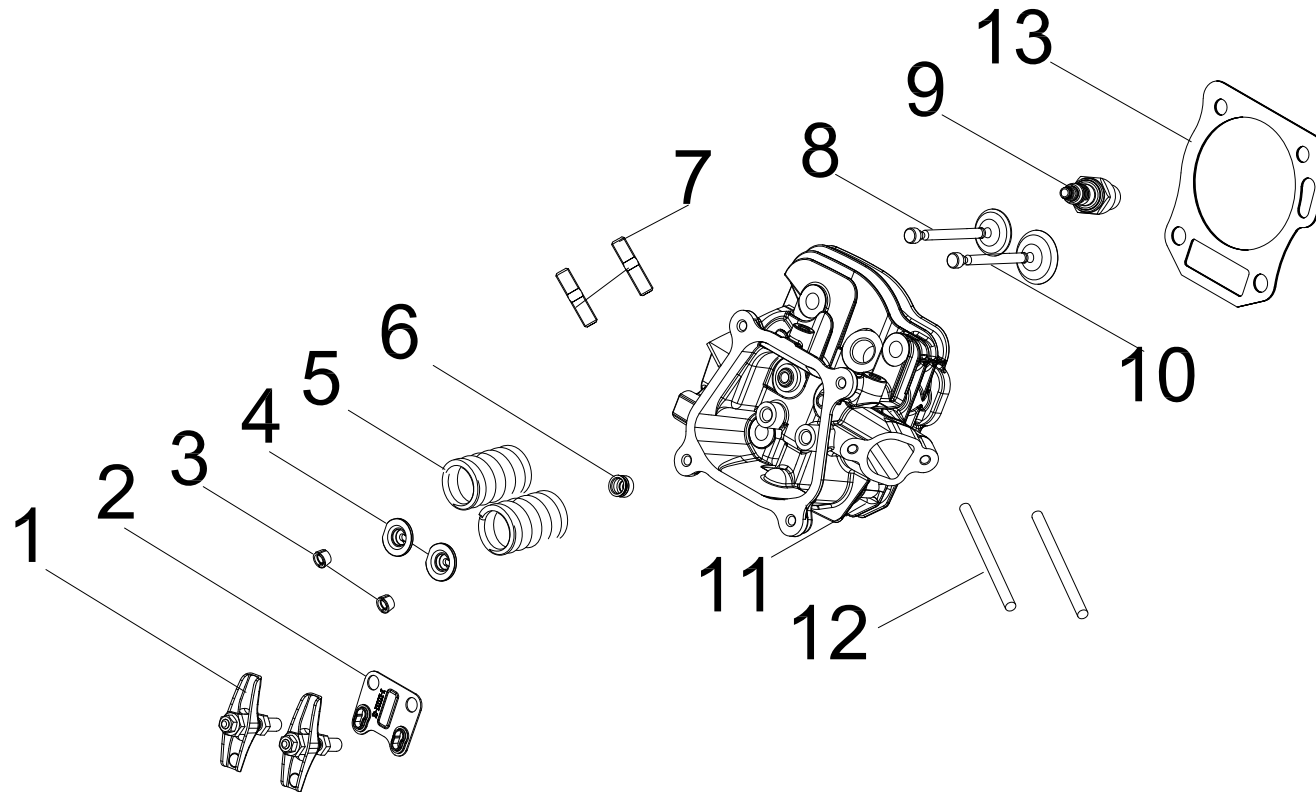

#	Part Number	Description	Qty.
61	100099599	Camshaft	1
62	100075572	Gasket, Crankcase Cover	1
63	100002961	Cover, Crankcase	1
64	100017651	Oil Seal Ø25 x Ø41.25 x 6, Spiral Grain	1
65	100011319-0001	Flange Bolt M8 x 32	6
66	100020165	Support, End Cover	1
67	100004105-0006	Oil Dipstick	1
68	100010550	Dowel Pin Ø8 x 14	2
69	100008298	Gear, Governor	1
70	100011269-0003	Flange Bolt M6 x 28	4
71	100052808	Clamp	1
72	100011565-0002	Flange Bolt M6 x 10, GB16674.1	3
73	100011262-0003	Flange Bolt M6 x 14, GB5789	4
74	100011215-0001	Flange Bolt M6 x 12	2
75	100086510	Air Guide, Engine Fan	1
76	100007840	Spring, Governor	1
77	100712240	Wire Harness, SAE, Engine	1
78	100010549	Dowel Pin Ø8 x 12	2

## CYLINDER HEAD DIAGRAM

Figure C

**CYLINDER HEAD PART LIST**

#	Part Number	Description	Qty.
1	100149239	Rocker Arm Assembly	2
2	100050881	Guide Plate, Push Rod	1
3	100050896	Valve Collet	4
4	100073758	Valve Spring Seat, Upper	2
5	100713979	Spring Valve	2
6	100004599	Oil Seal, Intake Valve	1
7	100010389	Stud Bolt M8 x 35	2
8	100713981	Exhaust Valve	1
9	100009378	Spark Plug F6RTC	1
10	100713980	Intake Valve	1
11	100716398	Cylinder Head	1
12	100010354	Stud Bolt M6 x 96	2
13	100155656	Gasket, Cylinder Head	1