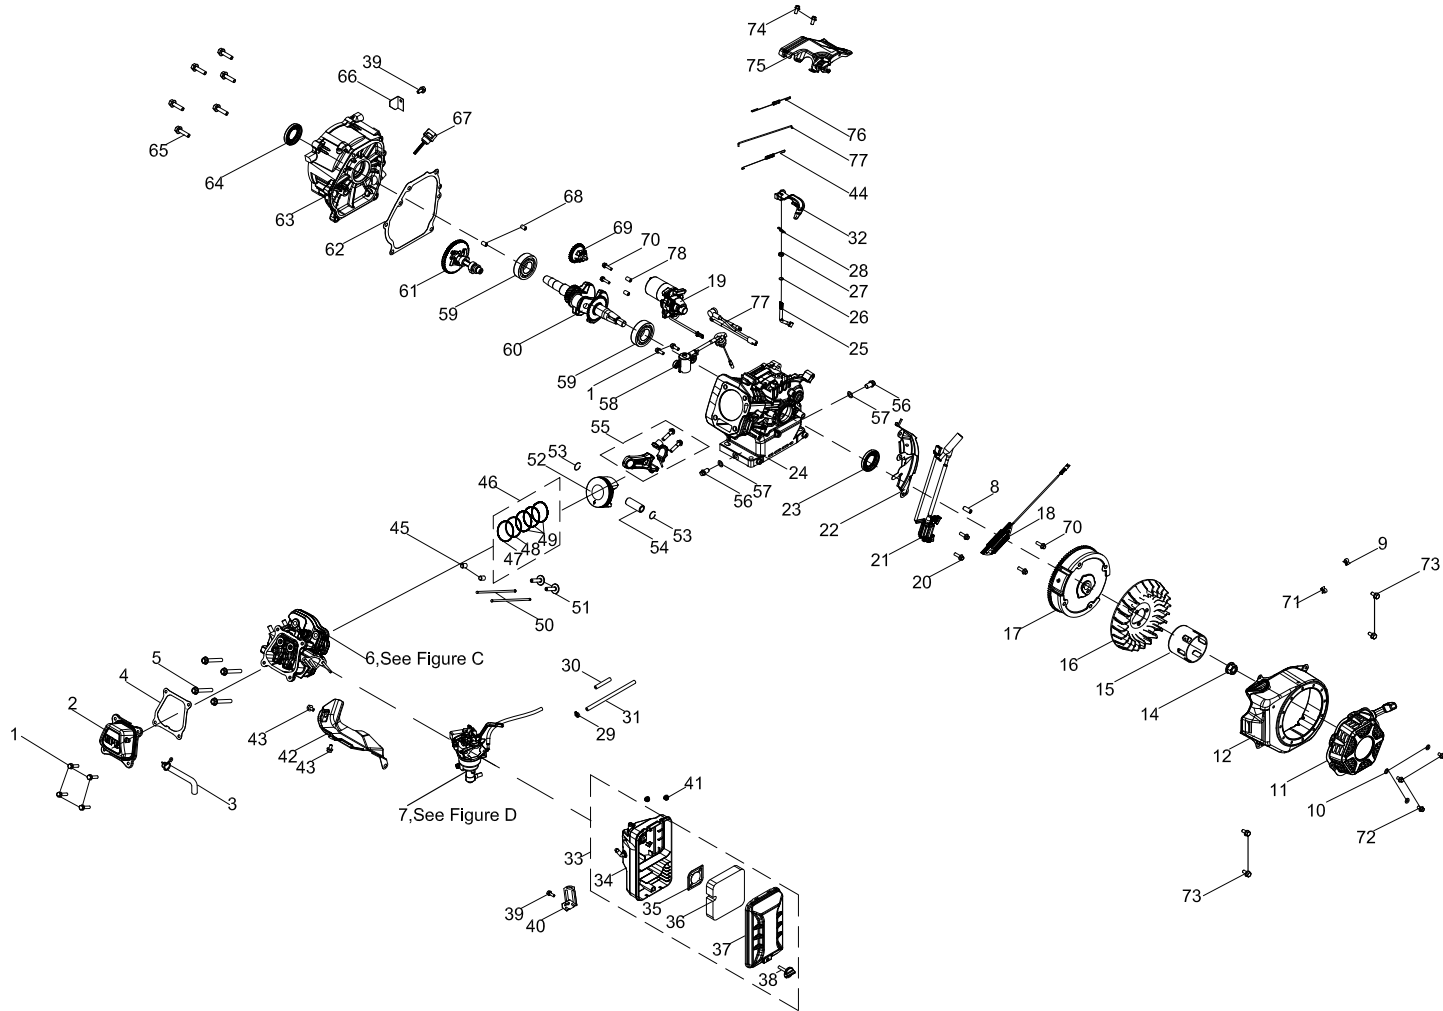

# ENGINE PARTS DIAGRAM

Figure B

**ENGINE PARTS PART LIST**

#	Part Number	Description	Qty.
1	100011264-0003	Flange Bolt M6 x 16, GB5789	6
2	100002335	Cylinder Head Cover(CPE)	1
3	100719261	Breather Tube	1
4	100079562	Gasket, Cylinder Head Cover	1
5	100002464-0001	Flange Bolt M8 x 60	4
6	100724693	Cylinder Head Assembly - See Figure C	1
7	100748450	Carburetor Assembly - See Figure D	1
8	100004217	Bush Ø8 x Ø12 x 8	1
9	100000671	Clip Ø13	1
10	100010920-0001	Washer Ø6	3
11	100156547-0001	Recoil Starter, Black	1
12	100724955-0001	Cover, Engine Fan, Yellow	1
13	100007947	Rod, Governor	1
14	100011459-0003	Flange Nut M14 x 1.5	1
15	100007550	Pulley, Starter	1
16	100007028	Fan, Engine Cooling	1
17	100009508	Flywheel	1
18	100009400	Ignition Coil	1
19	100161668	Starter, Engine	1
20	100011268-0003	Flange Bolt M6 x 25	2
21	100161478	Ignition Module	1
22	100007056	Lower Guard	1
23	100017644	Oil Seal Ø25 x Ø41.25 x 6	1
24	100140972	Crankcase	1
25	100007975	Governor Shaft	1
26	100010113	Sealing Ring, Ø5.2 x 1.9	1
27	100017630	Oil Seal Ø6 x Ø11 x 4	1
28	100007986	Cotter, Governor Shaft	1
29	100159468-0001	Clamp, Fuel Tube	1
30	100713891	Sleeve, Fuel Tube, Ø20 x 150	1