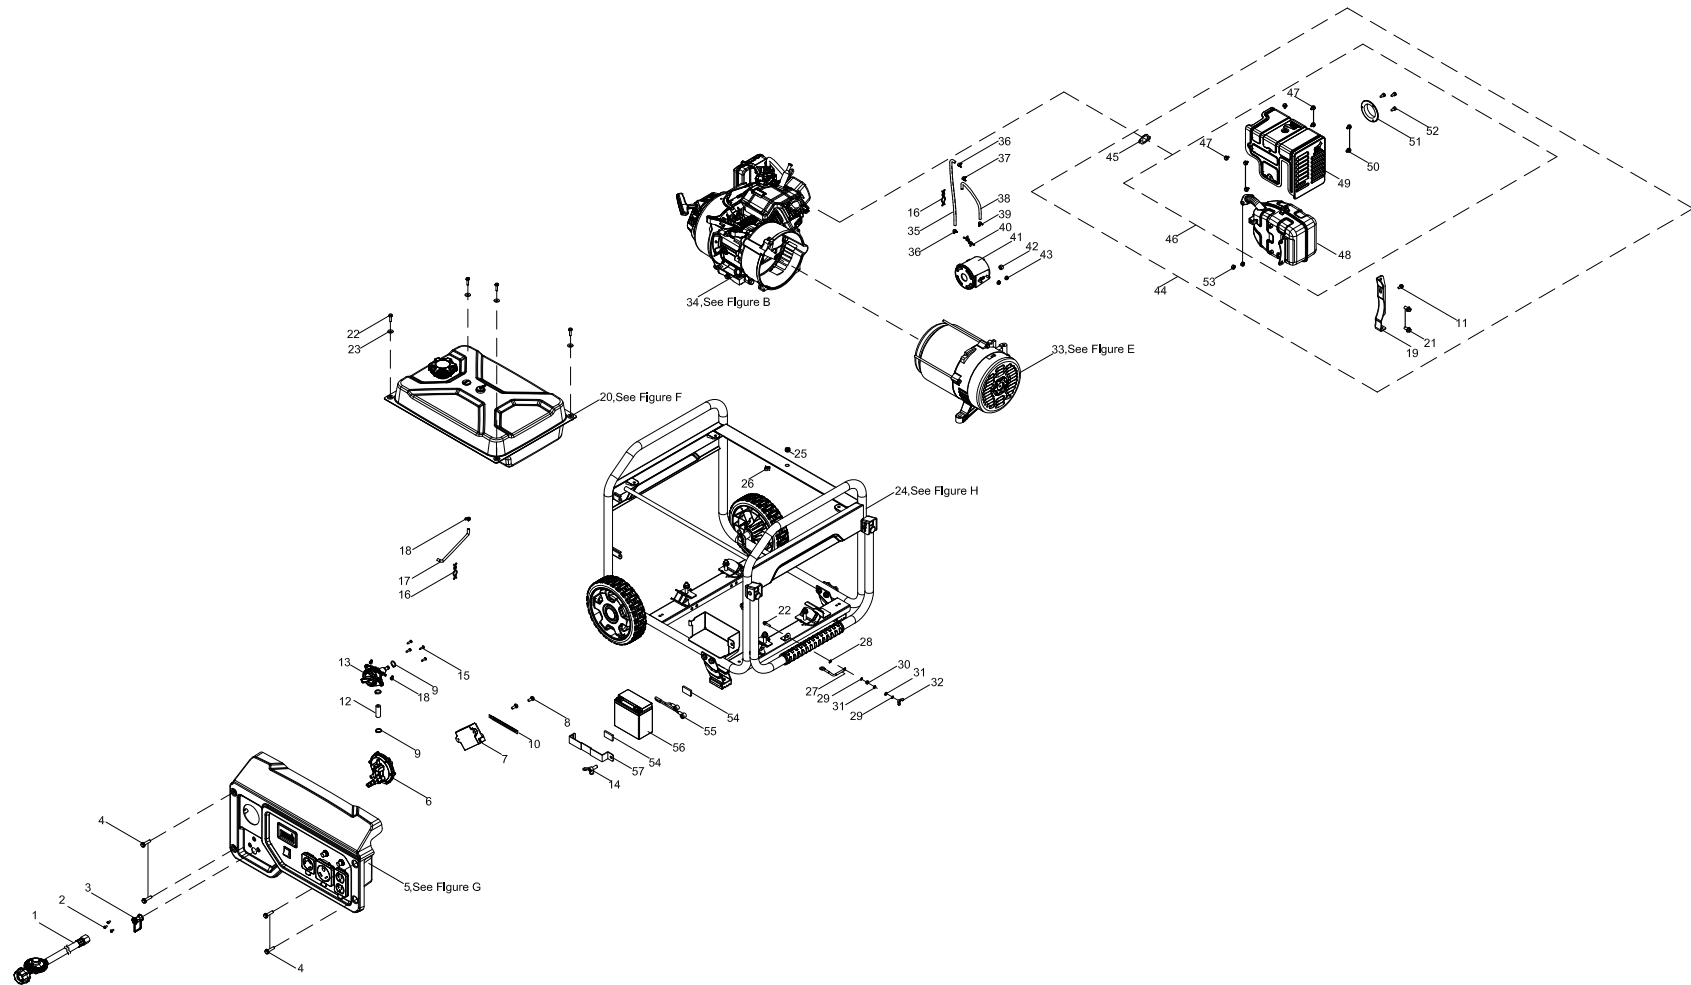

# GENERATOR PARTS DIAGRAM

Figure A

**GENERATOR PARTS LIST**

#	Part Number	Description	Qty.
1	100719472	LPG Hose With Regulator, 2m x 3/8" QC	1
2	100713896-0001	Screw M5 x 16	3
3	100163911	Rubber Cover, LPG Regulator	1
4	100011264-0002	Flange Bolt M6 x 16	4
5	100747329-0001	Control Panel Assembly, See Figure G	1
6	100714097	LPG Regulator	1
7	5.1830.022	CO Shutdown Module	1
8	100010954-0002	Screw M5 x 12	2
9	100110283	Clamp Ø17	3
10	100062546	Wire Clip B	1
11	100011261-0004	Flange Bolt M6 x 12	1
12	100712236	Hose, LPG, Regulator to Fuel Valve	1
13	100163344	Fuel Valve	1
14	100090978	Butterfly Type Bolt M6 x 16	1
15	100093250-0002	Self-tapping Screw ST4.8 x 20	4
16	100714686	Clamp 2	2
17	100747339	Tube, Fuel, Fuel Tank to Fuel Valve, Ø4×Ø10×270mm	1
18	100005138	Clamp Ø9.5 x 8	3
19	100716099-0001	Bracket, Muffler Support	1
20	100735358	Fuel Tank Assembly, See Figure F	1
21	100011230-0002	Flange Bolt M8 x 16, GB5787	2
22	100011268-0002	Flange Bolt M6 x 25	5
23	100010439-0001	Washer Ø6.5 x 2 x Ø25	4
24	100748384	Frame Assembly, See Figure H	1
25	100009075	Rubber Damper	1
26	100000667	Clamp Ø8 x 8	1
27	100009983	Grounding Wire	1
28	100011025-0001	Lock Washer Ø6, Toothed	1
29	100010886-0004	Spring Washer Ø6	2