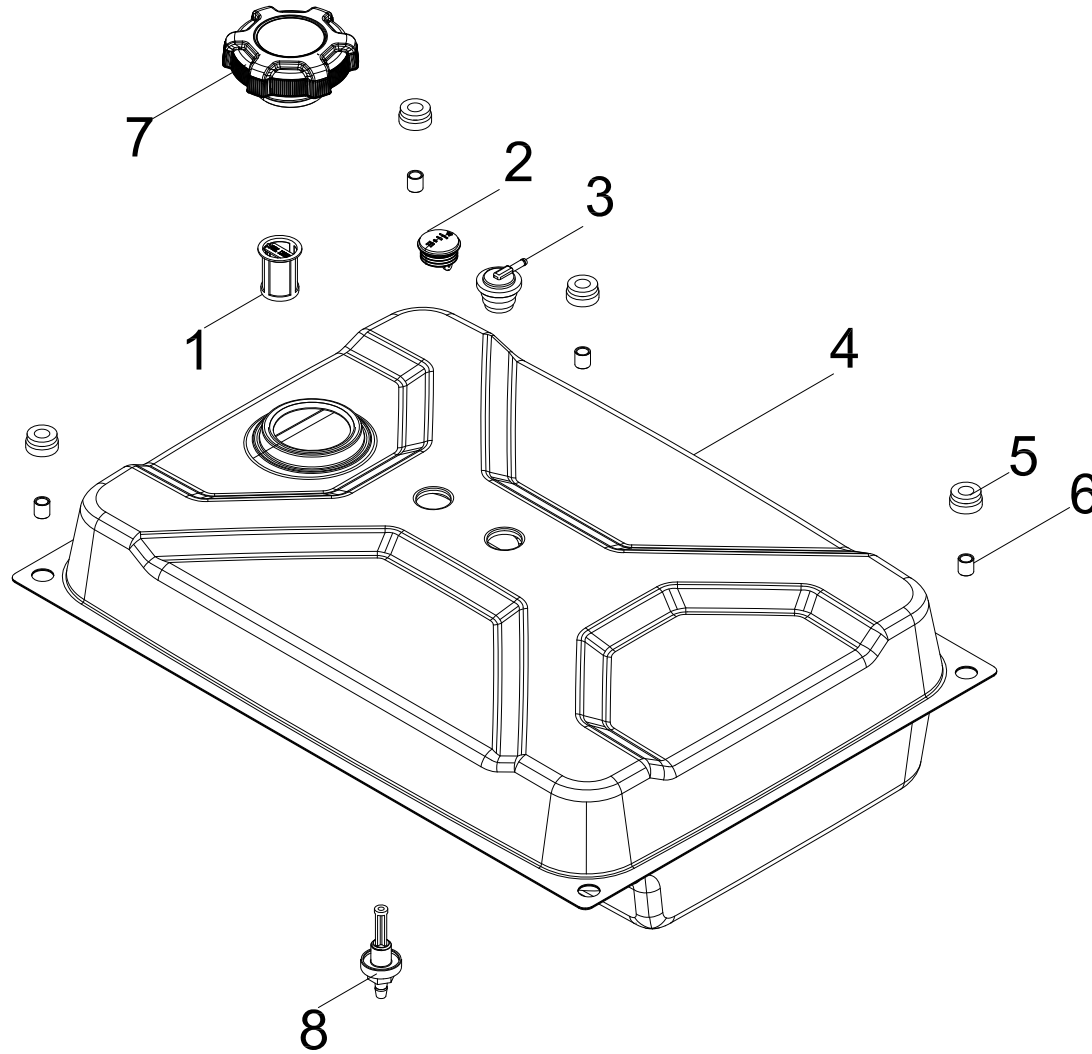

FUEL TANK DIAGRAM

Figure F

FUEL TANK PART LIST

#	Part Number	Description	Qty.
1	100098838	Fuel Filter	1
2	100726883	Fuel Gauge	1
3	100720340	Reversal Valve	1
4	100724734-0001	Fuel Tank, 17.7 L, Yellow	1
5	100032369	Vibration Mounting, Fuel Tank	4
6	100021118	Bushing, Ø12 x Ø9 x 13	4
7	100142004	Fuel Tank Cap	1
8	100714546	Fitting, Fuel Tank with Filter	1