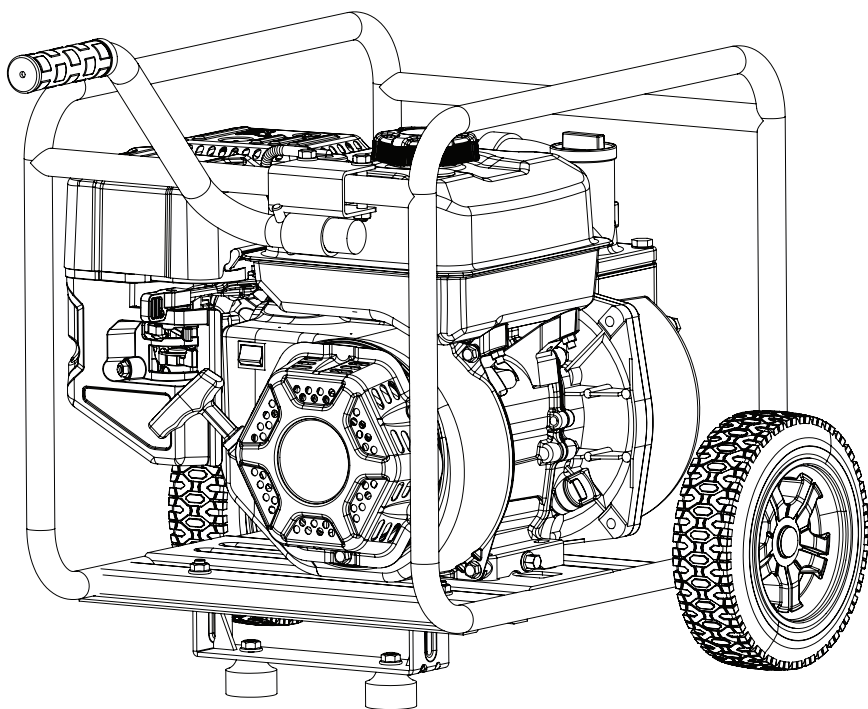

MODEL #BD100622

PARTS INFORMATION

2 IN. (5 CM) SEMI-TRASH WATER PUMP

SERIAL NUMBER RANGE: ALL

To order replacement parts please call:
1-888-376-7375.

TABLE OF CONTENTS

Parts Diagram	3
Parts List	4
Engine Parts Diagram	5
Engine Parts List	6

PARTS DIAGRAM

PARTS LIST

#	Part Number	Description	Qty.
1	26.203	Engine, 196cc	1
2	202.251303.00	Pump Base	1
3	1.5789.0855	Flange Bolt M8 x 55	4
4	202.251002.00	Washer Ø8, Copper	4
5	202.250300.02	Water Seal	1
6	202.251301.02	Friction-Piece	1
7	202.251302.00	Seal, Friction-Piece	1
8	202.251106.00	Impeller	1
9	202.251202.00	Impeller Cover	1
10	202.251203.00	Seal, Impeller Cover, Ø53 x Ø7	1
11	202.251111.00	Seal, Base Pump	1
12	202.251101.00	Pump Body	1
13	1.97.1.08	Washer Ø8	11
14	1.5783.0820	Bolt M8 x 20	11
15	202.251403.00	Seal, Plug, Ø23.6 x Ø3.55	2
16	202.251401.00	Plug	2
17	202.251105.00	One-Way Valve	1
18	202.251104.02	Inlet Flange	1
19	202.251103.00	Seal, Outlet Flange	1
20	202.251102.02	Outlet Flange	1
21	61124.0.2	Frame, 512 x 391 x 419, Black	1
22	122.201701.07.29	8 in. Wheel, PU, Cool Gray 11C	2
23	122.201501.22.1	Pin Roll, Wheel, Ø16 x Ø10 x 97, Black	2
24	2.16.001.1	Pin Ø2 x 33, "R" Shape , Black	2
25	1.5789.0835	Flange Bolt M8 x 35	4
26	1.5789.0825	Flange Bolt M8 x 25	2
27	252.201400.02	Rubber Support	2
28	1.5789.0816	Flange Bolt M8 x 16	2
29	152.200002.00.2	Support Leg, 60 mm, Black	1
30	1.6177.1.08	Flange Lock Nut M8	6

#	Part Number	Description	Qty.
31	1.5789.0845	Flange Bolt M8 x 45	2
32	202.200700.01.2	Handle, Black	1
33	152.200702.00.29	Cover, Handle, Cool Gray 11C	1
34	1.6187.1.08	Lock Nut M8	4
35	202.250003.01	Strainer	1
36	202.250500.01	Cam Lock Coupler, 2 in.	1
37	9.1800.002	Rigid Intake Hose	1
38	2.06.044	Clamp, 22 x 54-57 mm, Inlet	3
39	202.250001.01	Hose Fitting	1
40	9.1900.001	Teflon Tape	1
41	202.250002.01	Seal Ring	1
42	9.1800.001	Collapsible Outlet Hose	1
43	202.250005.01	Hose Adapter	1
44	2.06.043	Clamp, 22 x 52-55 mm, Outlet, White Zinc	1