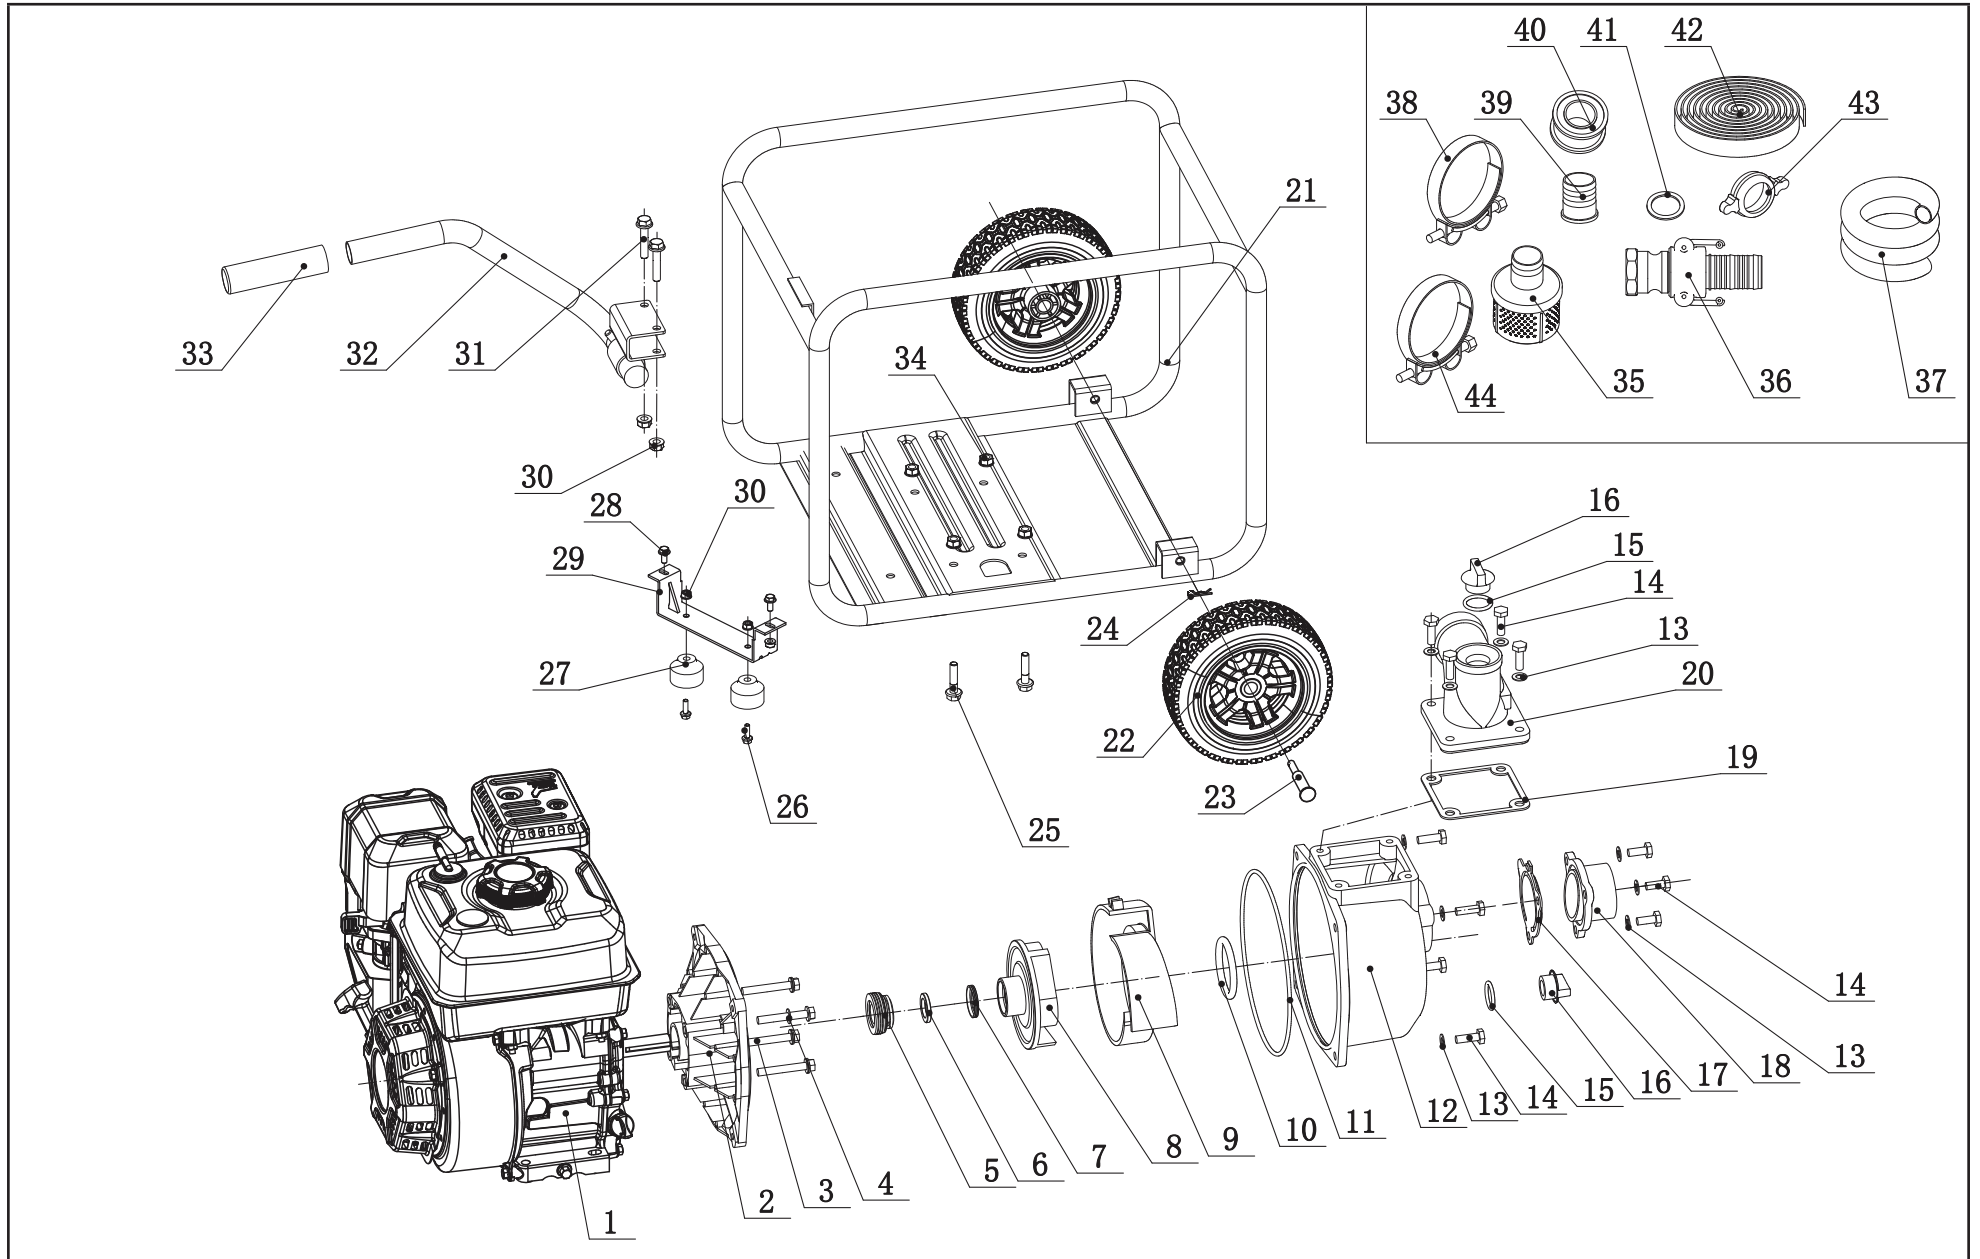

MODEL #BD100622

PARTS INFORMATION

2 IN. (5 CM) SEMI-TRASH WATER PUMP

SERIAL NUMBER RANGE: ALL

To order replacement parts please call:
1-888-376-7375.

TABLE OF CONTENTS

Parts Diagram	3
Parts List	4
Engine Parts Diagram	5
Engine Parts List	6

PARTS DIAGRAM

PARTS LIST

#	Part Number	Description	Qty.
1	26.203	Engine, 196cc	1
2	202.251303.00	Pump Base	1
3	1.5789.0855	Flange Bolt M8 x 55	4
4	202.251002.00	Washer Ø8, Copper	4
5	202.250300.02	Water Seal	1
6	202.251301.02	Friction-Piece	1
7	202.251302.00	Seal, Friction-Piece	1
8	202.251106.00	Impeller	1
9	202.251202.00	Impeller Cover	1
10	202.251203.00	Seal, Impeller Cover, Ø53 x Ø7	1
11	202.251111.00	Seal, Base Pump	1
12	202.251101.00	Pump Body	1
13	1.97.1.08	Washer Ø8	11
14	1.5783.0820	Bolt M8 x 20	11
15	202.251403.00	Seal, Plug, Ø23.6 x Ø3.55	2
16	202.251401.00	Plug	2
17	202.251105.00	One-Way Valve	1
18	202.251104.02	Inlet Flange	1
19	202.251103.00	Seal, Outlet Flange	1
20	202.251102.02	Outlet Flange	1
21	61124.0.2	Frame, 512 x 391 x 419, Black	1
22	122.201701.07.29	8 in. Wheel, PU, Cool Gray 11C	2
23	122.201501.22.1	Pin Roll, Wheel, Ø16 x Ø10 x 97, Black	2
24	2.16.001.1	Pin Ø2 x 33, "R" Shape , Black	2
25	1.5789.0835	Flange Bolt M8 x 35	4
26	1.5789.0825	Flange Bolt M8 x 25	2
27	252.201400.02	Rubber Support	2
28	1.5789.0816	Flange Bolt M8 x 16	2
29	152.200002.00.2	Support Leg, 60 mm, Black	1
30	1.6177.1.08	Flange Lock Nut M8	6