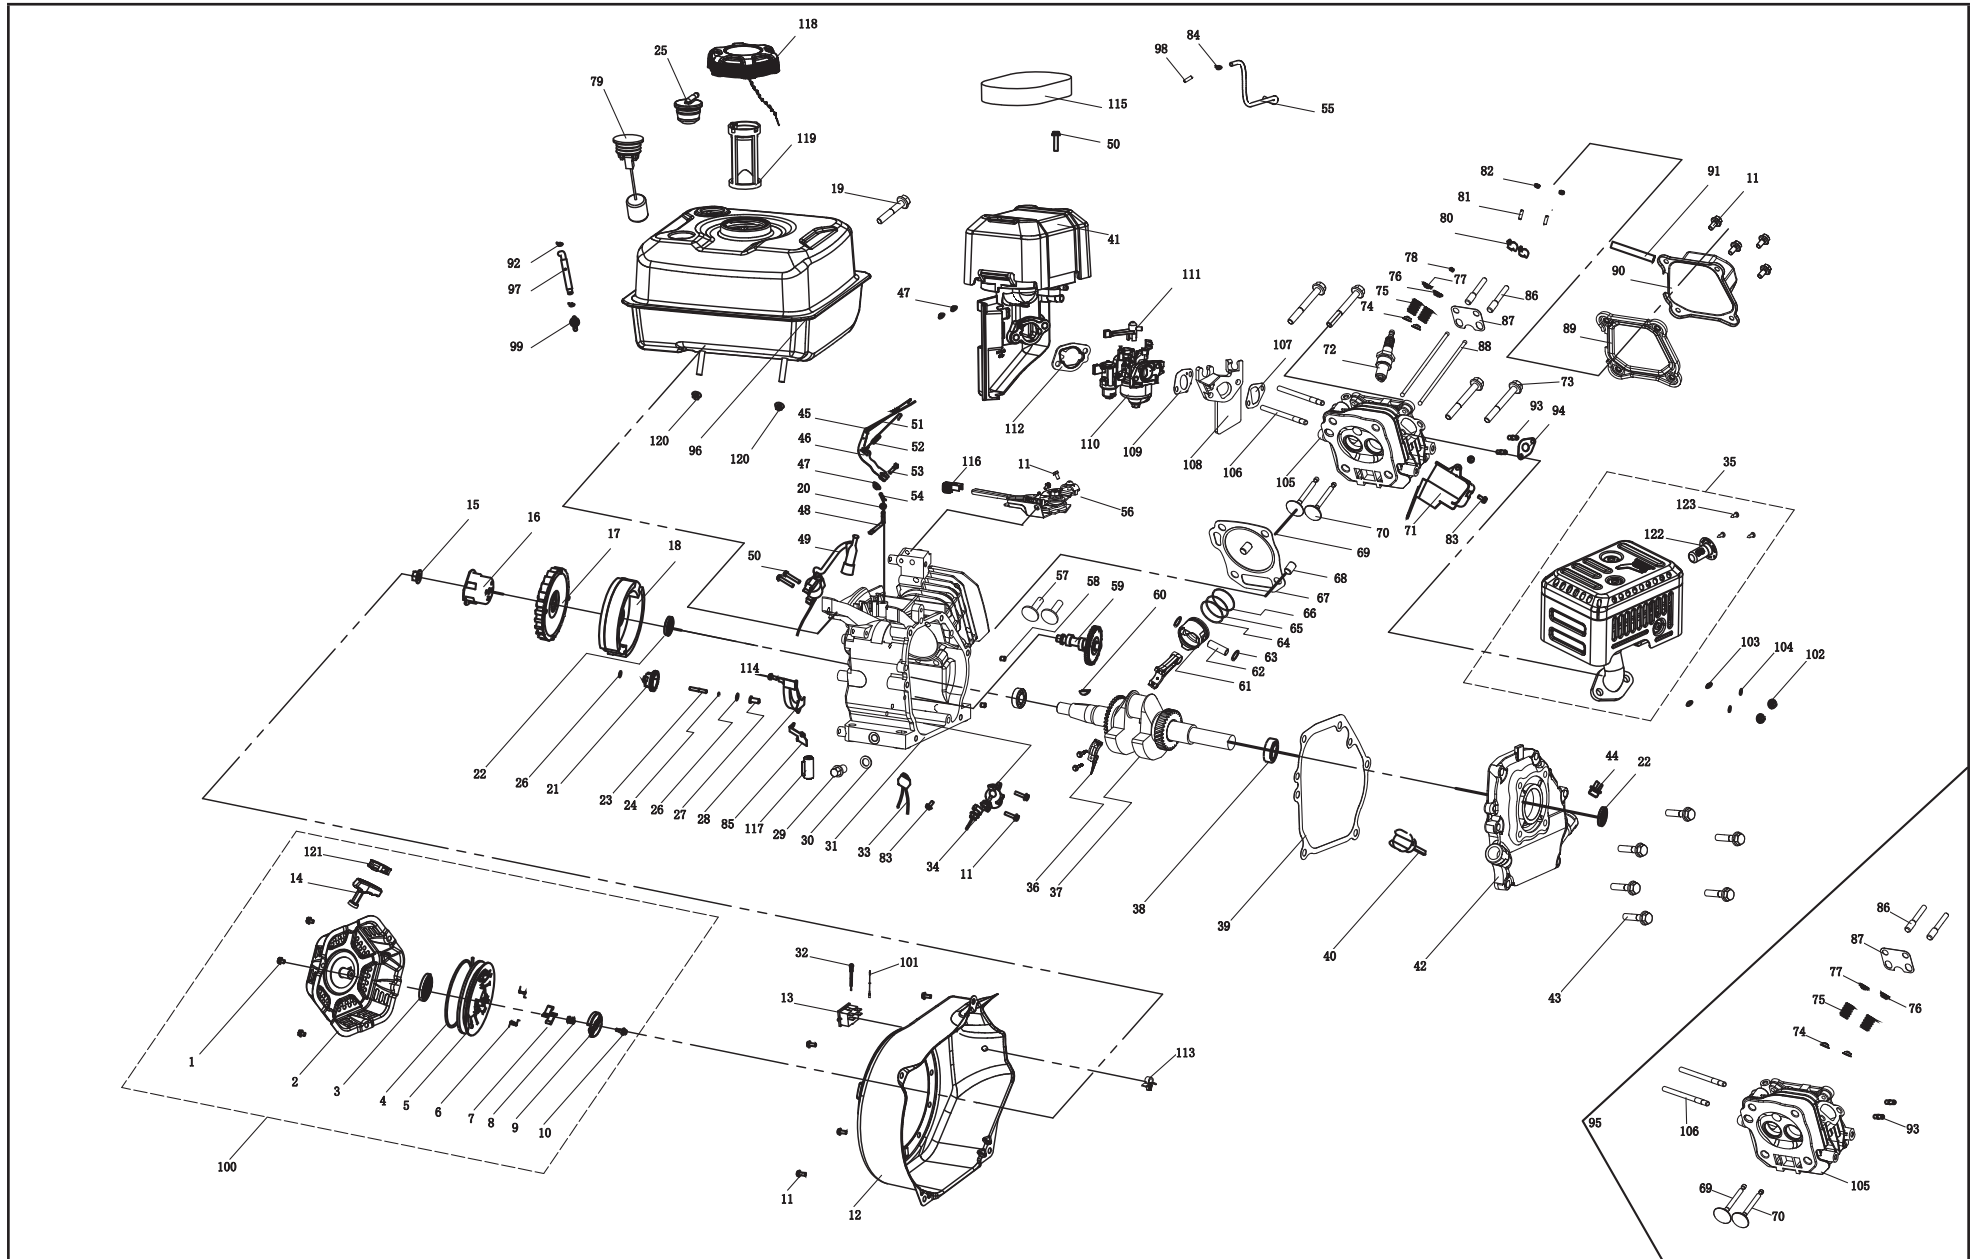

ENGINE PARTS DIAGRAM

ENGINE PARTS LIST

#	Part Number	Description	Qty.
1	1.16674.0608	Flange Bolt M6 x 8	3
2	27.061100.01.2	Cover, Recoil Starter, Black	1
3	21.061005.00	Spring, Recoil Starter	1
4	2.10.003.1	Rope Ø4 x 1550, Black	1
5	21.061001.01	Reel, Recoil Starter	1
6	45.060003.00	Spring, Ratchet	2
7	45.060002.00	Starter Ratchet, Steel	2
8	45.060009.00	Spring, Ratchet Guide	1
9	45.060007.00	Ratchet Guide	1
10	45.060008.00	Screw, Ratchet Guide	1
11	1.5789.0612	Flange Bolt M6 x 12	12
12	27.080100.09.2	Fan cover, Black	1
13	5.1000.011 SN: ≤ Y2112111756	Switch, Red	1
	5.1000.011.3 SN: Y2112111756+		
14	21.061006.02	Handle, Recoil	1
15	2.02.006	Nut M14	1
16	23.060001.01	Pulley, Starter	1
17	23.080001.00	Cooling Fan	1
18	24.120100.02	Flywheel	1
19	2.08.156	Flange Bolt Assembly M6 x 33	1
20	2.03.021.1	Washer Ø6.4 x Ø13 x 1	1
21	21.110100.00	Gear, Governor	1
22	2.11.001	Oil Seal Ø25 x Ø41.3 x 6	2
23	21.110013.00	Shaft, Governor Gear	1
24	21.110011.00	Clip, Governor Gear	1
25	152.070800.00	Reversal Valve	1
26	2.03.020.1	Washer Ø6.2 x Ø15 x 0.5	2
27	21.110012.01	Bushing, Governor Gear	1

#	Part Number	Description	Qty.
28	23.080600.00	Air Guide, Right	1
29	2.08.037	Drain Bolt M10 x 1.25 x 25	2
30	2.03.016	Washer Ø10 x Ø16 x 1.5, Drain Bolt	2
31	25.030100.00	Crankcase	1
32	27.120300.00	Ground Lead	1
33	21.120400.00	Diode Assembly	1
34	21.127000.02	Oil Level Sensor	1
35	27.101000.15.2	Muffler Assembly, Black	1
36	23.050200.00	Connecting Rod	1
37	25.050100.02	Crankshaft, P	1
38	1.276.6205	Bearing 6205	2
39	24.030008.00	Gasket, Crankcase Cover	1
40	21.031000.00.1	Oil Dipstick Assembly, Black	1
41	27.091000.05	Air Cleaner Assembly	1
42	24.030007.00	Cover, Crankcase	1
43	1.5789.0832	Flange Bolt M8 x 32	6
44	21.031000.01.1	Oil Filter Cap, Black	1
45	23.110005.01	Spring, Throttle Return	1
46	21.110003.00	Arm, Governor	1
47	1.6177.06	Nut M6	3
48	21.110001.00	Shaft, Governor Arm	1
49	22.123000.07	Ignition Coil	1
50	1.5789.0625	Flange Bolt M6 x 25	3
51	23.110006.00	Rod, Governor	1
52	23.110007.00	Spring, Governor	1
53	2.08.040	Bolt M6 x 21, Governor Arm	1
54	21.110008.00	Pin, Shaft	1
55	24.070014.06	Pipe, Reversal Valve	1
56	24.111000.01	Control Assembly	1
57	25.040013.00	Lifter, Valve	2