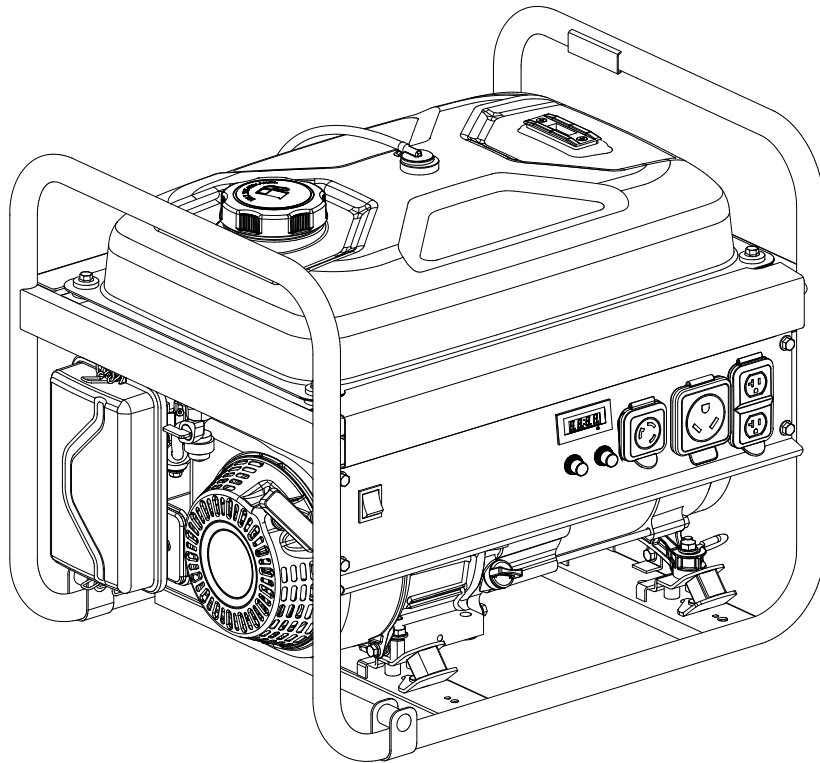

Champion Power Equipment, Inc., Santa Fe Springs, CA USA

MODEL #100555

PARTS INFORMATION

3500W PORTABLE GENERATOR

SERIAL NUMBER RANGE: 170100100000–200600800000

An icon showing a person wearing a headset and holding a wrench, with an arrow pointing to a box, symbolizing customer support or parts ordering.

#	Part Number	Description	Qty.
31	100093333	Fuel Tank Cap	1
32	100098838	Fuel Filter	1
33	100099571	Reversal Valve	1
34	100095894	Gauge, Fuel Level	1
35	100059920-0001	Label, Fuel Level Gauge	1
36	100021118	Bushing, Ø12 × Ø9 × 13	4
37	100032369	Vibration Mounting, Fuel Tank	4
38	100010439-0001	Washer Ø6.5 × 2 × Ø25, Black	4
39	100000657	Cable Clamp	1
40	100020165	Support, End Cover	1
41	100011261-0004	Flange Bolt M6 × 12	3
42	100011453-0003	Lock Nut M8, Flange	8
43	100021000-0001	Vibration Mount, Support 2	2
44	100020986-0001	Vibration Mount, Support 1	2
45	1ZC7DF0N4	Engine, 208 cc	1
46	100021030	Holder, Air Cleaner	1
47	100011250-0002	Flange Bolt M5 × 14	2
48	100018658-0023	Generator End Cover, Yellow	1
49	100011252-0001	Flange Bolt M5 × 18	6
50	100018603	AVR	1
51	100018592	Carbon Brush Assembly	1
52	100018701	Terminal Block	1
53	100010885-0004	Spring Washer Ø5	1
54	100010919-0002	Flat Washer Ø5	1
55	100011297-0002	Flange Bolt M6 × 165	4
56	100011230-0002	Flange Bolt M8 × 16	2
57	100021068	Mounting Plate Support Assembly	1
58	100018567	End Housing	1
59	100011375-0001	Flange Bolt M8 × 1 × 220	1
60	100010887-0004	Spring Washer Ø8	1