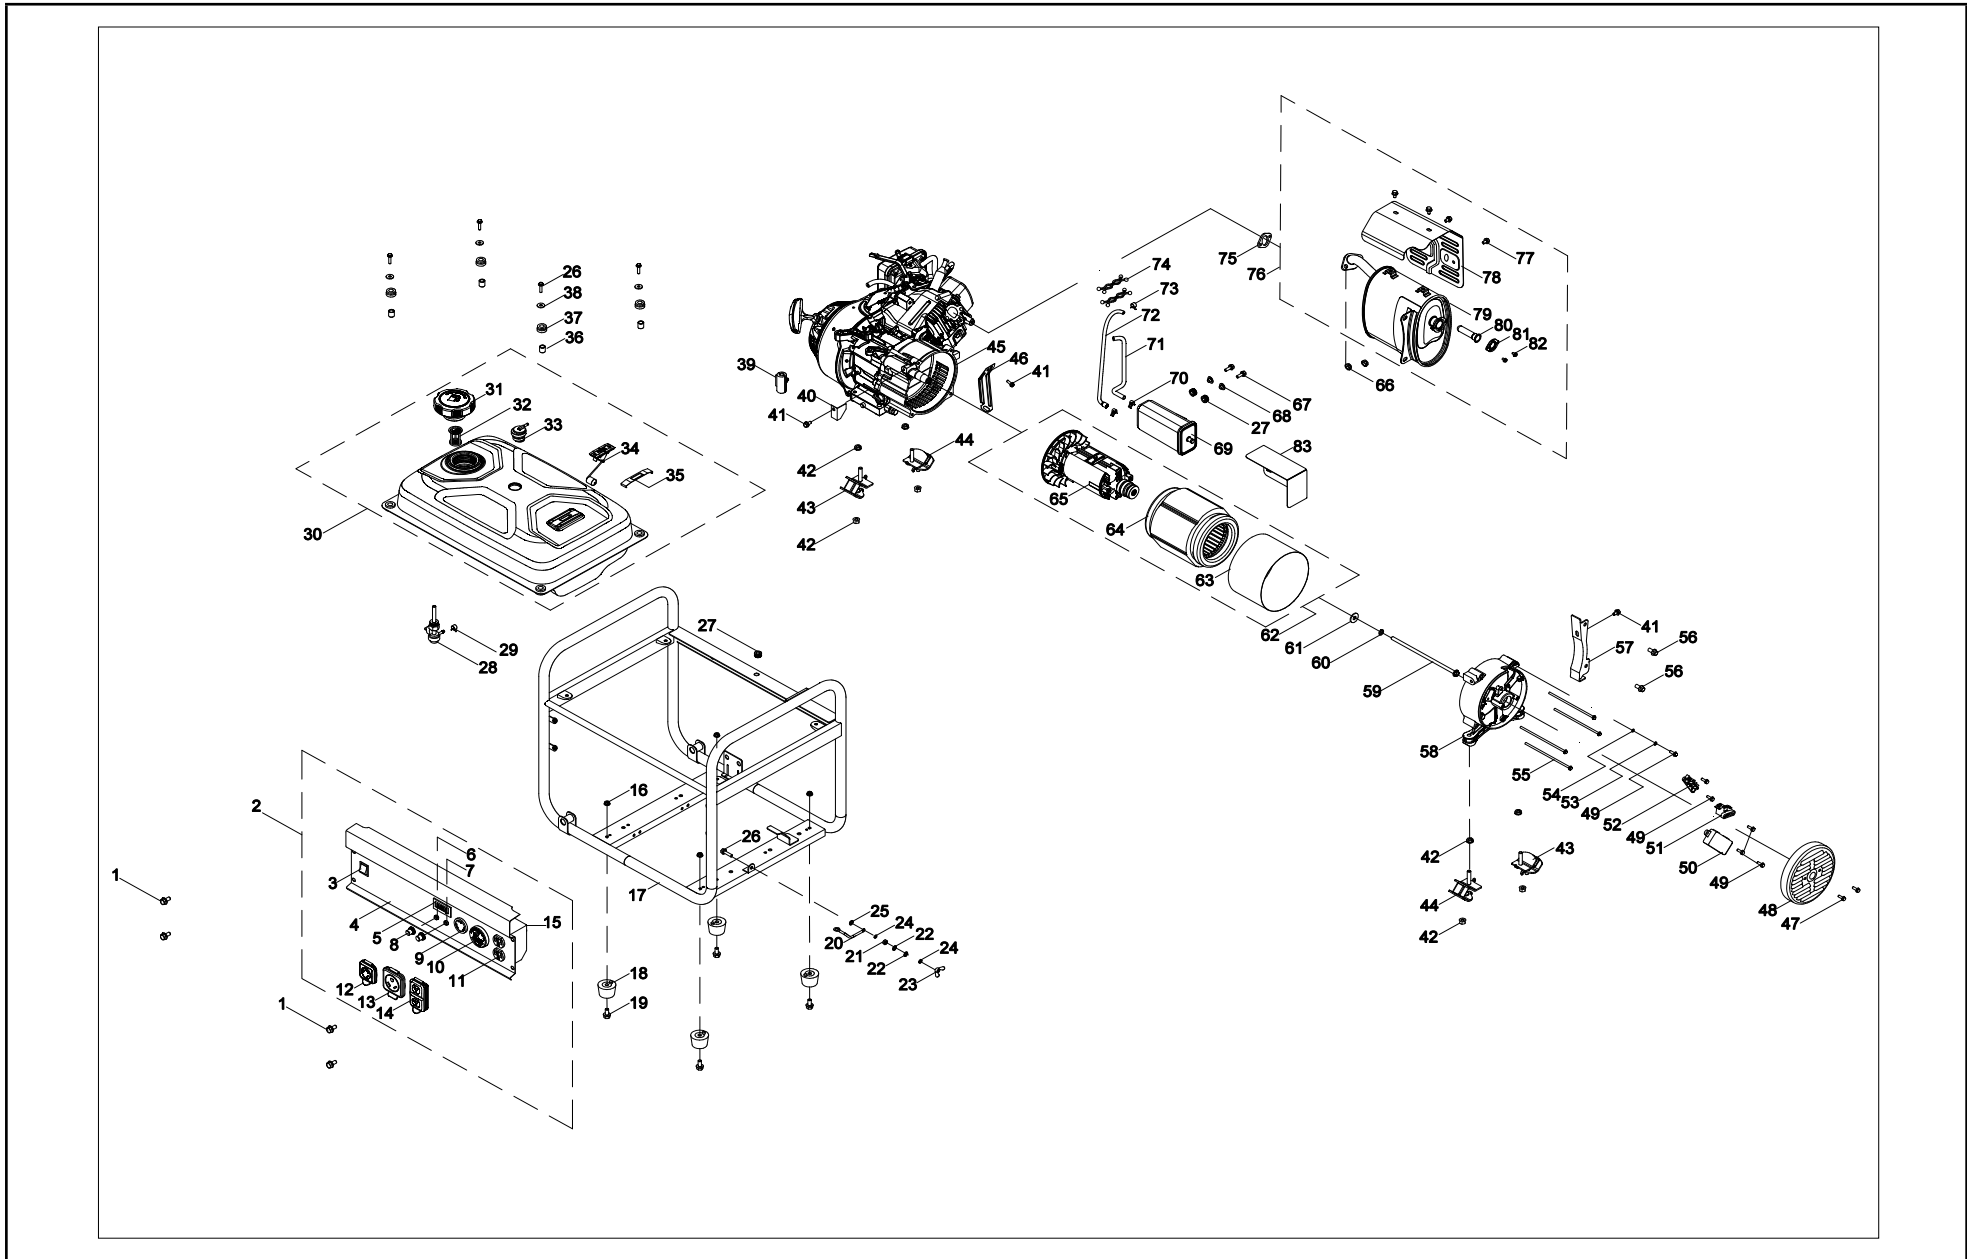

TABLE OF CONTENTS

Generator Parts Diagram	3
Generator Parts List	4
Engine Parts Diagram	6
Engine Parts List	7
Wiring Diagram	9

GENERATOR PARTS DIAGRAM