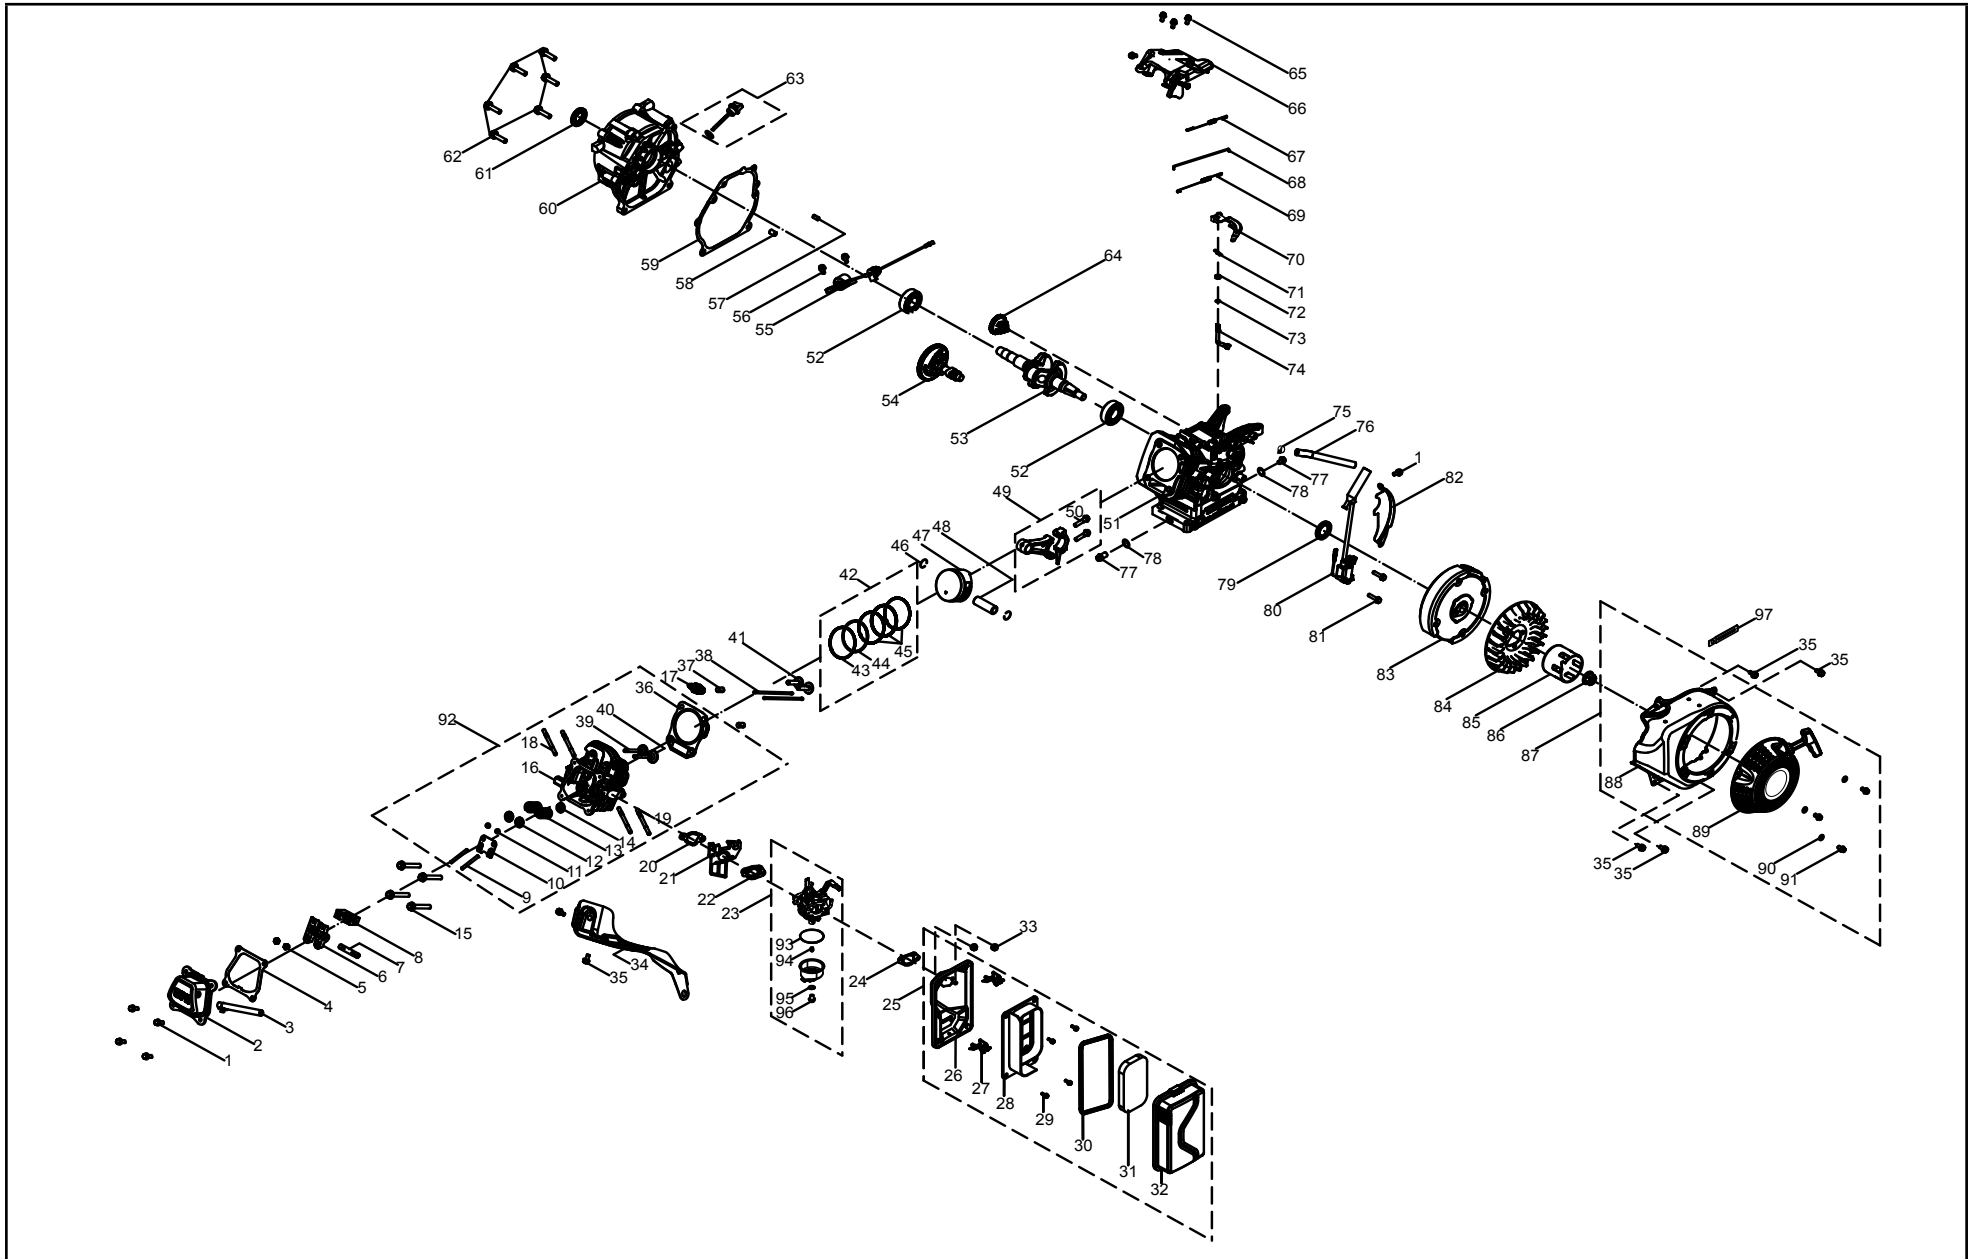

#	Part Number	Description	Qty.
61	100010899-0002	Washer Ø8	1
62	100095623	Alternator Assembly, Al, Ø160 × 120 mm	1
63	100095943	Stator Cover, 112.5 mm	1
64	100095944	Stator Assembly, Al, Ø160 × 120 mm	1
65	100095942	Rotor Assembly, Al, Ø95 × 120 mm	1
66	100011422-0004	Flange Nut M8	2
67	100011265-0003	Flange Bolt M6 × 18	2
68	100004241	Bushing Ø8.5 x 9	2
69	100094372	Carbon Canister, 380 cc	1
70	100005135	Clamp Ø11.5 × 10	2
71	100095519	Connection Tube 2, 245 mm	1
72	100095515	Connection Tube 1, 800 mm	1
73	100005148	Calmp Ø8	1
74	100000658	Clamp	2
75	100006936	Gasket, Exhaust Pipe	1
76	100087308	Exhaust Muffler Assembly	1
77	100097575-0001	Flange Bolt M6 × 10	4
78	100006811	Muffler Cover	1
79	100126717	Muffler	1
80	100006594	Spark Arrester Assembly	1
81	100006999	Plate, Spark Arrester	1
82	100011247-0003	Flange Bolt M5 × 8	2
83	100099411-0001	Carbon Canister Insulator	1

ENGINE PARTS DIAGRAM