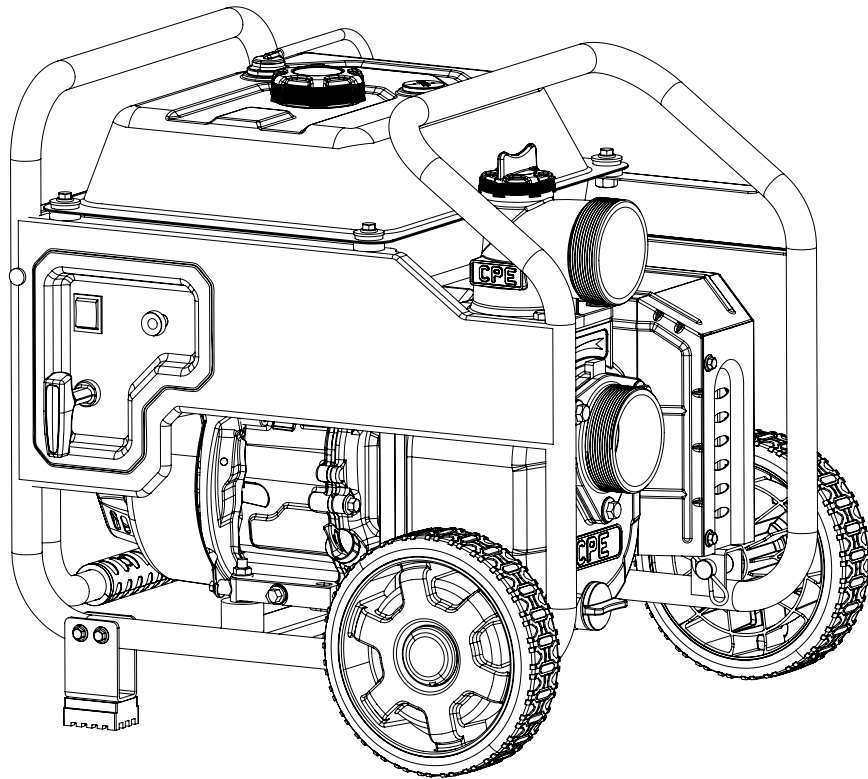

Champion Power Equipment, Inc., Santa Fe Springs, CA USA

MODEL #100743

PARTS INFORMATION

3 IN. (7.5 CM) SEMI-TRASH PUMP

SERIAL NUMBER RANGE: ALL

To order replacement parts please visit:
shop.championpowerequipment.com
or call **1-877-338-0999**.

TABLE OF CONTENTS

Trash Pump Parts Diagram	3
Trash Pump Parts List.....	4
Engine Parts Diagram	6
Engine Parts List	7

TRASH PUMP PARTS DIAGRAM

TRASH PUMP PARTS LIST

#	Part Number	Description	Qty.
1	R225MP000Q3-CMP304	Engine, 224cc	1
2	15150-Y1Z0110-00A0	Valve, One Way	1
3	16730-Z810110-0001	Fuel Tank Cap	1
4	16652-Z0M0110-00A1	Fuel Filter	1
5	90007-0625-0301	Hexagon Flange Bolt, M6 x 25, Black Zinc	4
6	90408-Y020110-0006	Flat Washer, Black Zinc	4
7	90683-Y020210-0000	Bushing	4
8	16601-Y020120-0001	Rubber, Fuel Tank	6
9	16600-V580110-L400	Fuel Tank Assembly	1
10	37200-Y1Y0110-00A1	Fuel Gauge	1
11	16804-V580110-0001	Fuel Steam Rubber Hose	1
12	90698-Y1Z0110-0001	Protective Rubber Sleeve	2
13	90685-Z030410-0001	Clamp, Ø10.7 x 0.6 x 8	1
14	30431-YBW0210-0000	Rubber Sleeve	1
15	16750-Y900111-0001	Fuel Valve Assembly	1
16	90406-0800-E109	Flat Washer	2
17	51005-V580110-0000	Vibration Mount 1, Frame	2
18	51005HV090210-0000	Vibration Mount 2, Frame	2
19	16080-V580110-0001	Choke Handle Subassembly	1
20	35541-V330310-0000	Engine Stop Wire	1
21	35160-Y450110-0000	Switch Assembly	1
22	44001-V580110-L401	Cover, Hub Decorated	2
23	44020-V580110-0300	Roll Pin, L=96, Black Zinc	2
24	44110-V580110-0000	Wheel	2
25	90722-Y9X0110-0000	End Plug	2
26	90583-YGK0110-03A0	R Pin, Black Zinc	4
27	51100-V530210-H7A0 SN: ≤20NOV1000240	Frame Assembly, Ø25, 510 x 395 x 450	1
	51100-V530211-H7A0 SN: 21FEB1900351+		