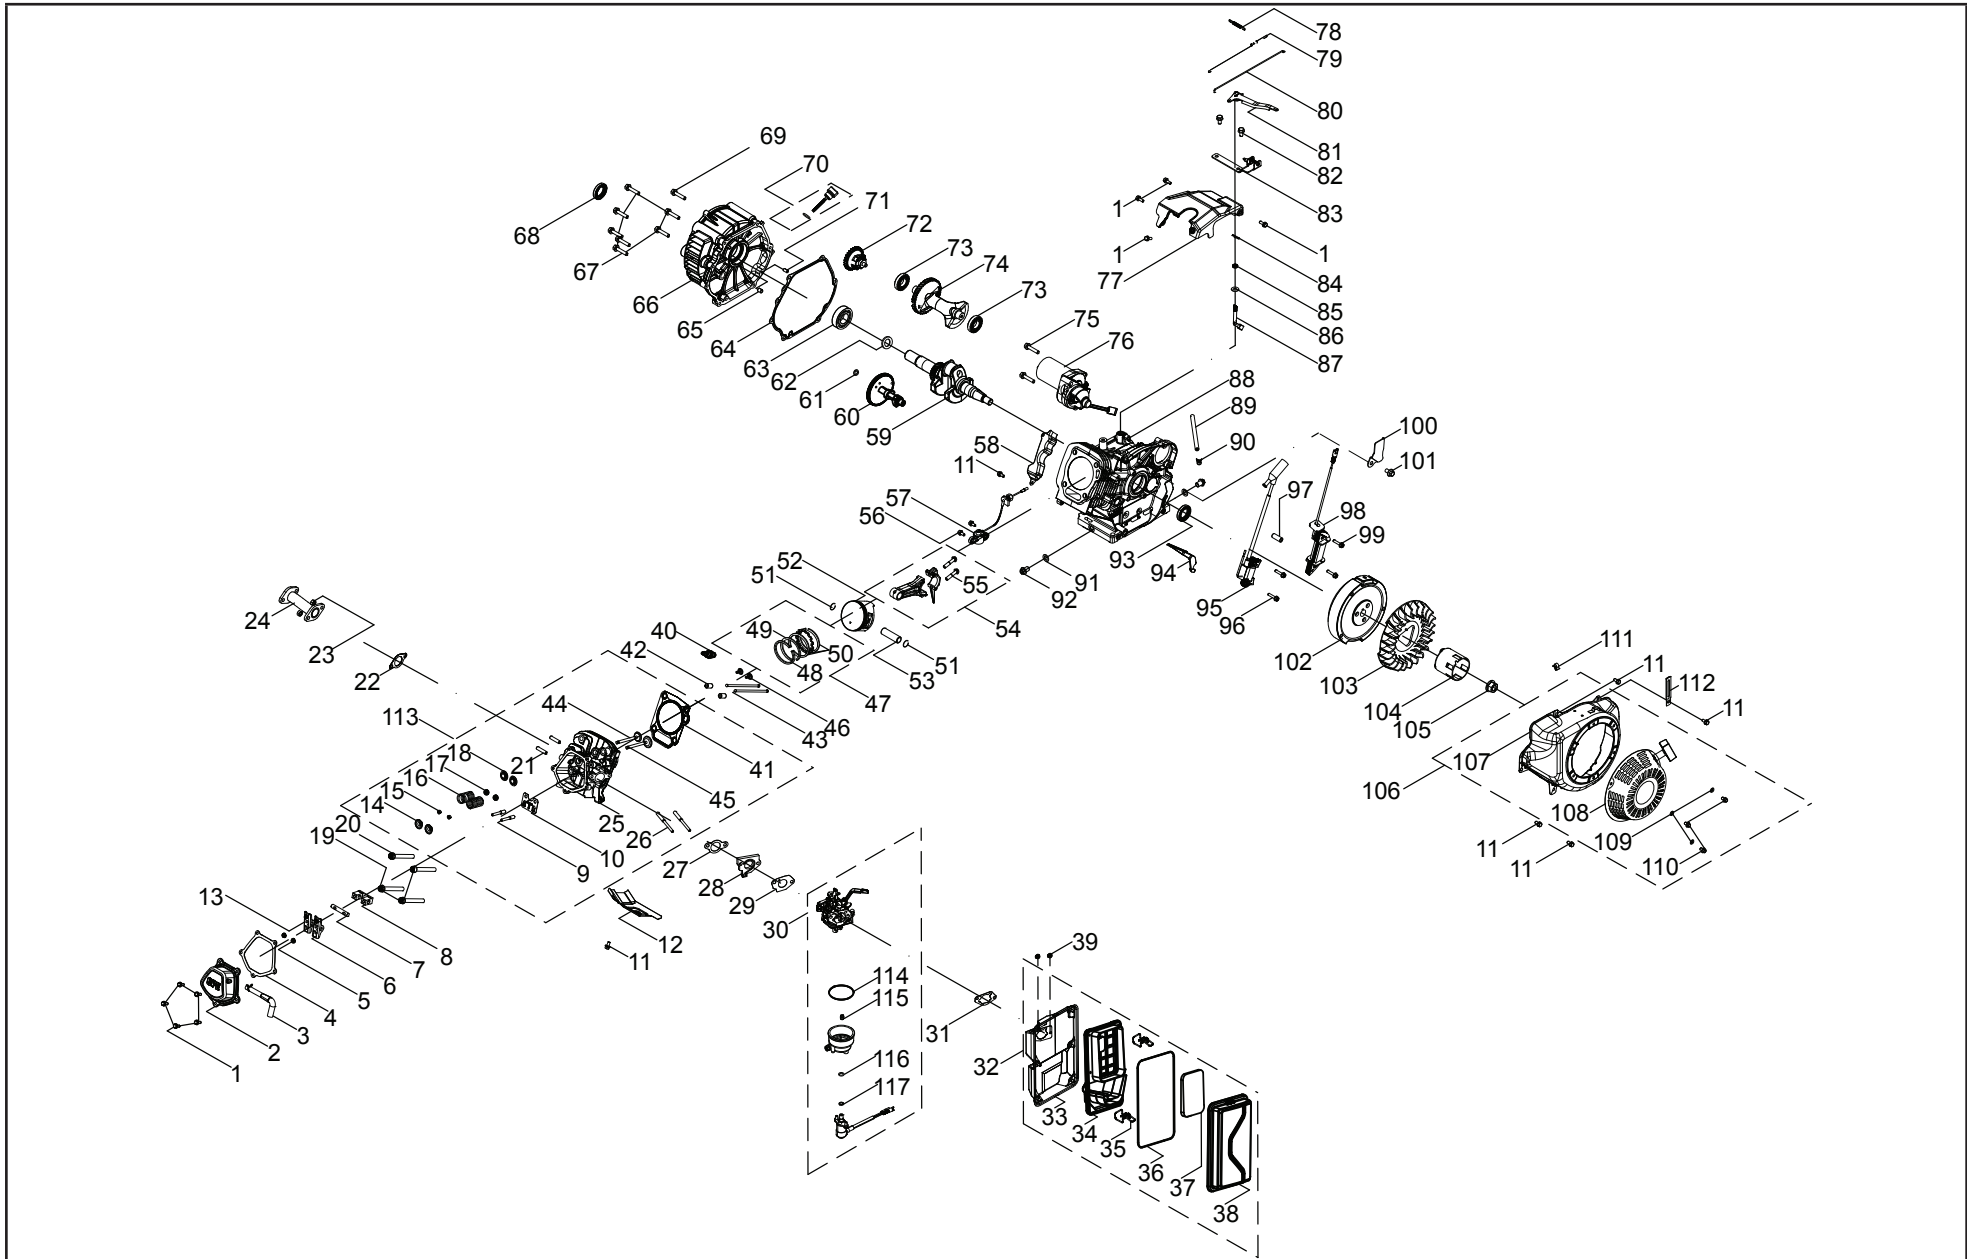

ENGINE PARTS DIAGRAM

ENGINE PARTS LIST

#	Part Number	Description	Qty.
1	100011264-0003	Flange Bolt M6 × 16, GB5789	9
2	100002337	Cylinder Head Cover(Cpe)	1
3	100031973	Breather Tube	1
4	100010186	Gasket, Cylinder Head Cover	1
5	100011463-0002	Flange Nut M6	2
6	100004435	Rocker Arm Assembly, Intake	1
7	100004514	Shaft, Rocker Arm	1
8	100004508	Retainer, Rocker Arm	1
9	100004505	Bolt, Rocker Arm	2
10	100004480	Guide Plate, Push Rod	1
11	100011261-0004	Flange Bolt M6 × 12	6
12	100007115	Air Guide, Lower	1
13	100004504	Rocker Arm Assembly, Exhaust	1
14	100004516	Valve Spring Seat, 182F	2
15	100004576	Valve Collet	4
16	100004574	Spring Valve	2
17	100004602	Oil Seal, Valve	2
18	100004575	Valve Spring Seat, 173F	2
19	100002470	Flange Bolt M10 × 1.25 × 87	3
20	100002469	Flange Bolt M10 × 1.25 × 65	1
21	100010389	Stud Bolt M8 × 35	2
22	100006940	Gasket, Exhaust Pipe	1
23	100011422-0004	Flange Nut M8	2
24	100088431	Exhaust Pipe	1
25	100002418	Cylinder Head	1
26	100010373	Stud Bolt M6-8 × 110	2
27	100005550	Gasket, Insulator	1
28	100005588	Insulator, Carburetor	1
29	100005910	Gasket, Carburetor	1
30	100005526-0001	Carburetor	1

#	Part Number	Description	Qty.
31	100005955	Gasket, Air Filter Base, 173F	1
32	100004747	Air Filter Assembly	1
33	100005024	Air Filter Base	1
34	100004878	Air Filter Separator	1
35	100004895	Air Filter Clip	2
36	100004798	Gasket, Air Filter Cover, 173F-2	1
37	100004781	Air Filter Element	1
38	100004874	Air Filter Cover	1
39	100011452-0003	Lock Nut M6, Flange	2
40	100009378	Spark Plug(F6RTC)	1
41	100010228	Gasket, Cylinder Head	1
42	100010562	Dowel Pin Ø12 × 20	2
43	100004413	Push Rod	2
44	100004559	Valve Exhaust	1
45	100004539	Valve Intake	1
46	100004268	Lifter, Valve	2
47	100003264	Piston Ring Set	1
48	100003167	1st Piston Ring	1
49	100003209	2nd Piston Ring	1
50	100003294	Oil Ring	1
51	100003225	Circlip	2
52	100003100	Piston	1
53	100003131	Wrist Pin	1
54	100003458	Connecting Rod	1
55	100003432	Bolt, Connecting Rod	2
56	100011217-0002	Flange Bolt M6 × 16	2
57	100010037	Oil Level Sensor	1
58	100007116	Shroud 2	1
59	100003952	Crankshaft	1
60	100004319	Camshaft	1