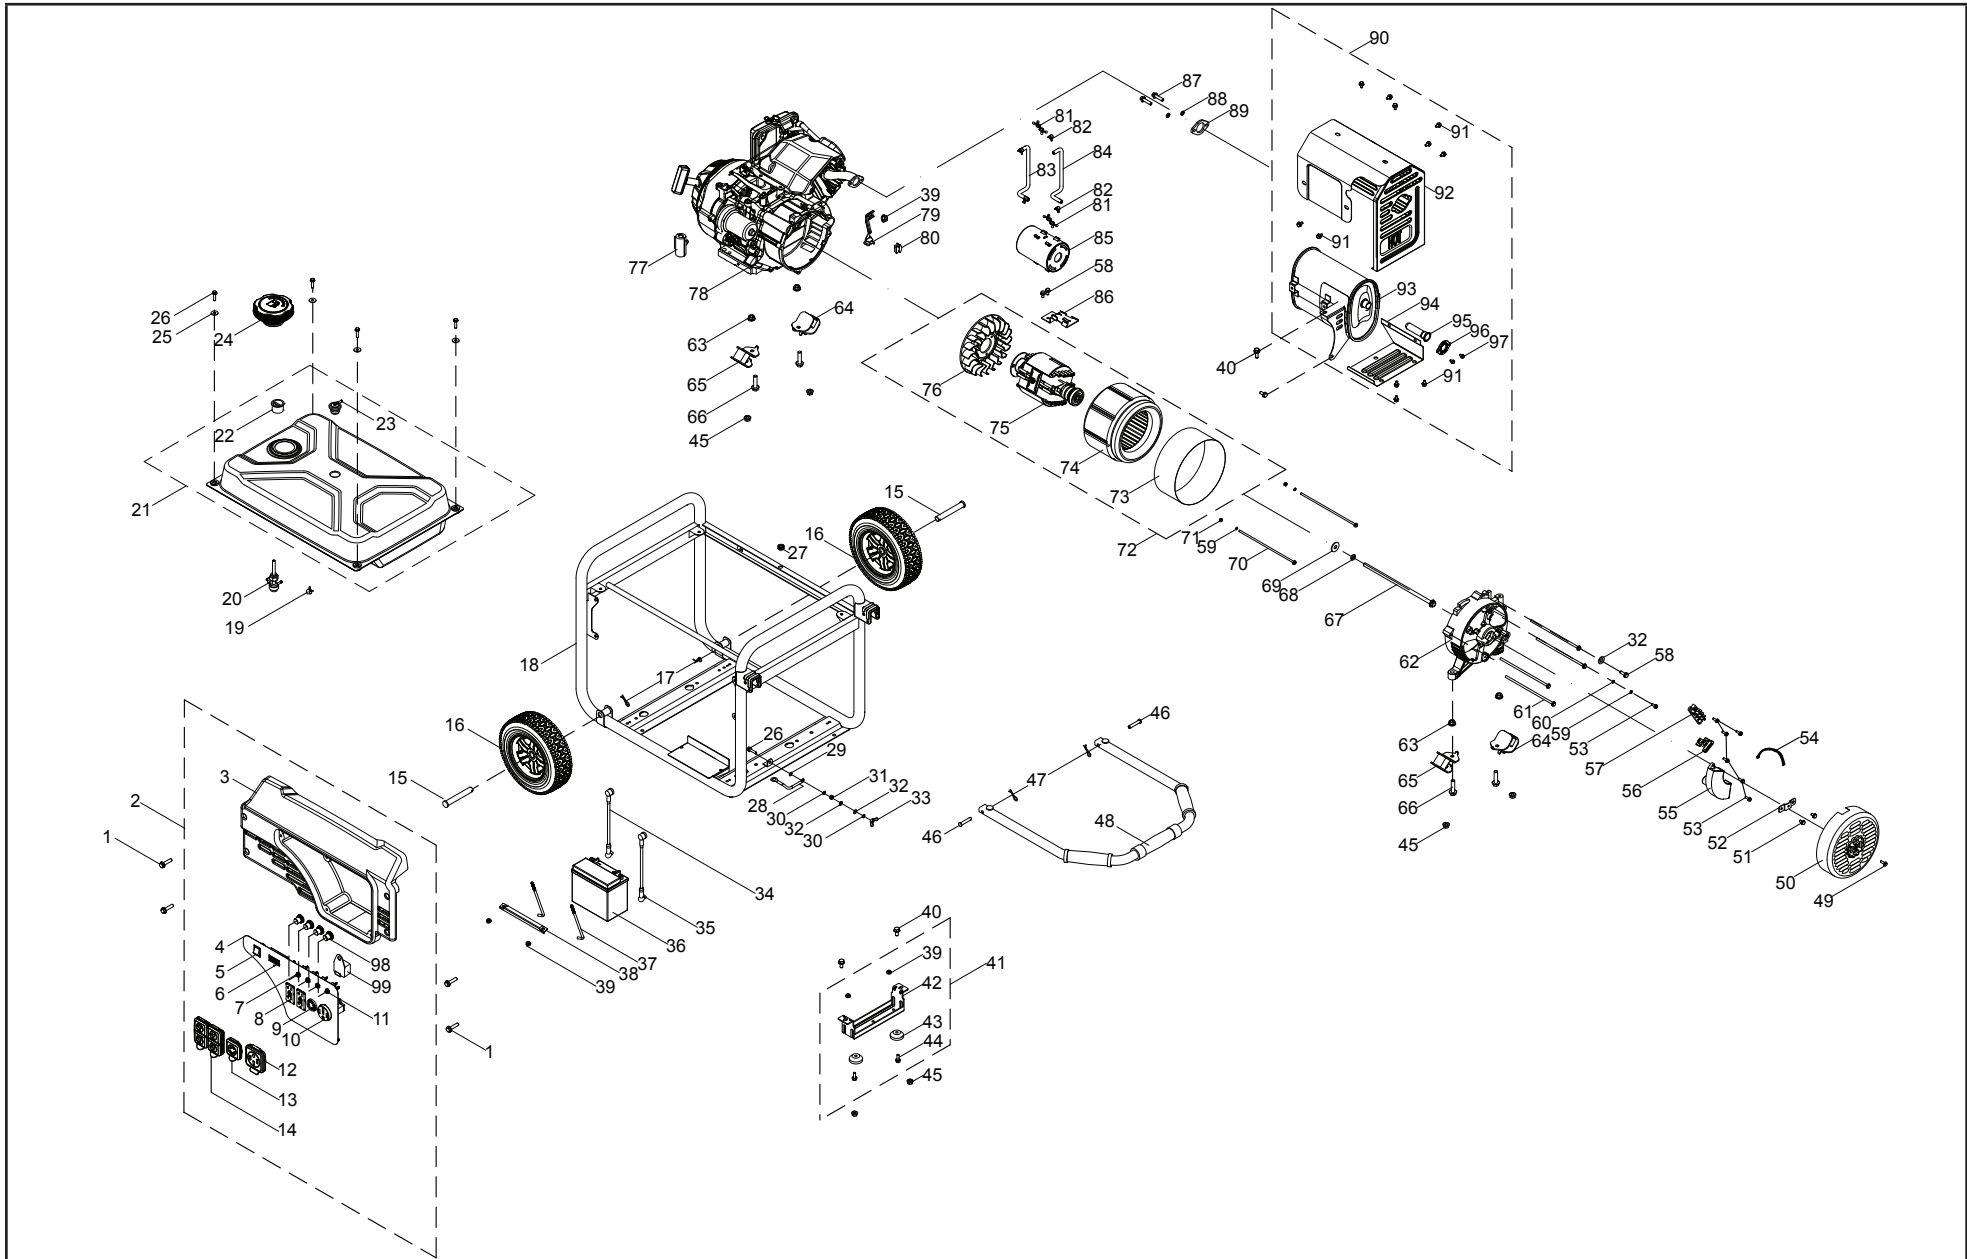

## **TABLE OF CONTENTS**

<b>Generator Parts Diagram .....</b>	<b>3</b>
<b>Generator Parts List.....</b>	<b>4</b>
<b>Engine Parts Diagram .....</b>	<b>6</b>
<b>Engine Parts List.....</b>	<b>7</b>
<b>Wiring Diagram .....</b>	<b>9</b>

# GENERATOR PARTS DIAGRAM

## GENERATOR PARTS LIST

#	Part Number	Description	Qty.
1	100011530-0002	Flange Bolt M6 x 16	4
2	100156698-0001	Panel Assembly	1
3	100019844	Protect Panel	1
4	100086301	Control Panel	1
5	100019771-0001	Switch	1
6	100019890	Intelligauge, VFT	1
7	100019754	20Amp Circuit Breaker, Push Button	2
8	100052461-0001	Receptacle GFCI 5-20R, Duplex	2
9	100020021	Receptacle L14-30R	1
10	100020022	Receptacle 14-50R	1
11	100019751	30Amp Circuit Breaker, Push Button	2
12	100088266	Receptacle Cover 14-50R	1
13	100088267	Receptacle Cover L14-30R	1
14	100088270	Receptacle Cover GFCI 5-20R, Duplex	2
15	100011064-0002	Roll Pin Ø16 x 100	2
16	100020700-0002	9.5 In. Wheel, Black	2
17	100023414-0001	R-pin	2
18	100085051-0001	Frame	1
19	100005138	Clamp	1
20	100021153	Fuel Valve	1
21	100136768-0001	Fuel Tank, 21.5 L	1
22	100032382	Fuel Level Filter Assembly	1
23	100008968	Reversal Valve	1
24	100091755	Fuel Tank Cap	1
25	100010439-0002	Washer Ø6.5 x 2 x Ø25	4
26	100011268-0003	Flange Bolt M6 x 25	5
27	100009075	Rubber Damper	1
28	100009983	Grounding Line	1
29	100011025-0001	Lock Washer Ø6, Toothed	1
30	100010886-0004	Spring Washer Ø6	2