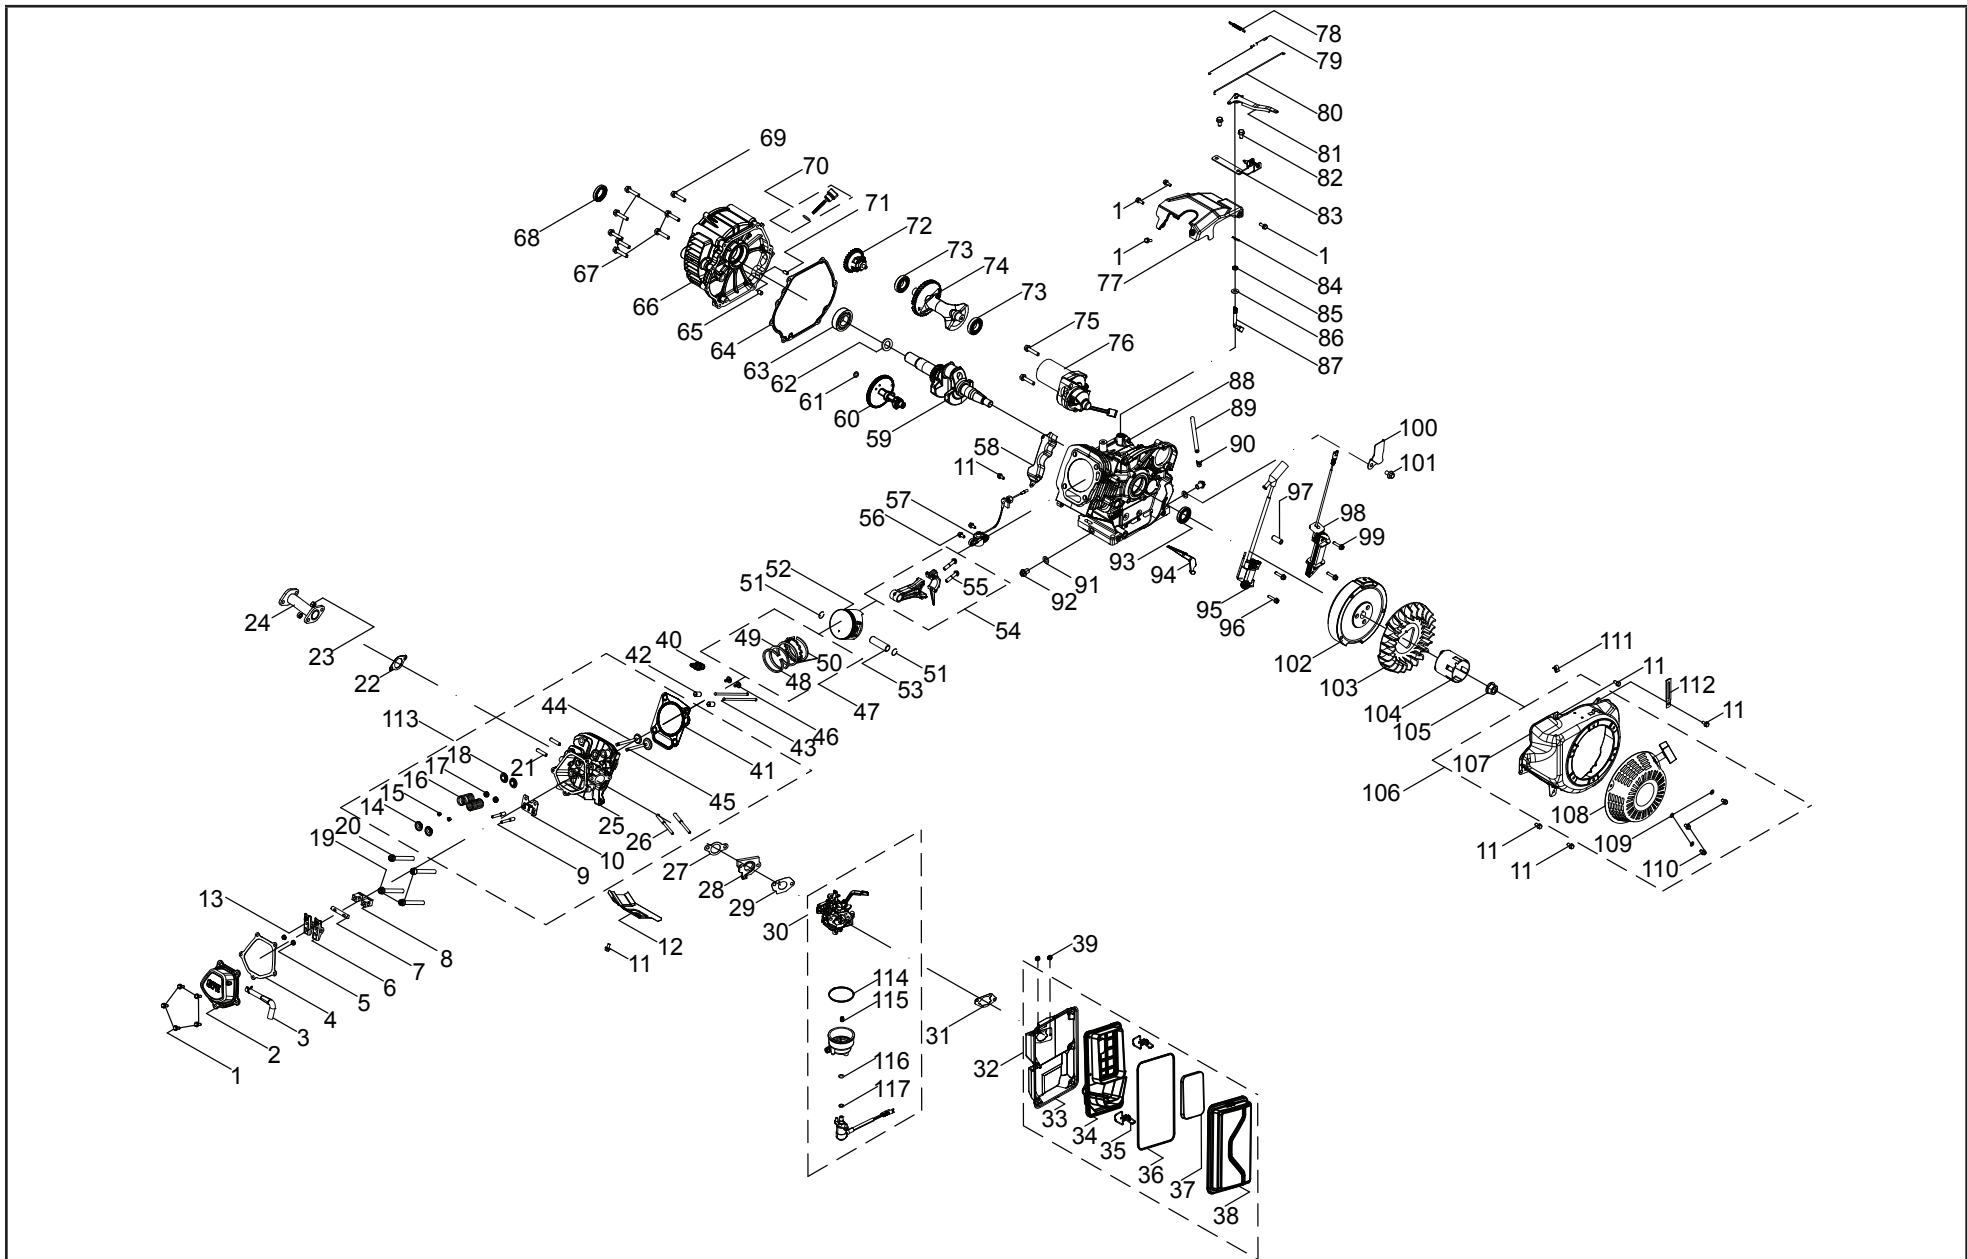

ENGINE PARTS DIAGRAM

ENGINE PARTS LIST

#	Part Number	Description	Qty.
1	100011264-0003	Flange Bolt M6 × 16, GB5789	9
2	100002337	Cylinder Head Cover(Cpe)	1
3	100031973	Breather Tube	1
4	100010186	Gasket, Cylinder Head Cover	1
5	100011463-0002	Flange Nut M6	2
6	100004435	Rocker Arm Assembly, Intake	1
7	100004514	Shaft, Rocker Arm	1
8	100004508	Retainer, Rocker Arm	1
9	100004505	Bolt, Rocker Arm	2
10	100004480	Guide Plate, Push Rod	1
11	100011261-0004	Flange Bolt M6 × 12	6
12	100007115	Air Guide, Lower	1
13	100004504	Rocker Arm Assembly, Exhaust	1
14	100004516	Valve Spring Seat, 182F	2
15	100004576	Valve Collet	4
16	100004574	Spring Valve	2
17	100004602	Oil Seal, Valve	2
18	100004575	Valve Spring Seat, 173F	2
19	100002470	Flange Bolt M10 × 1.25 × 87	3
20	100002469	Flange Bolt M10 × 1.25 × 65	1
21	100010389	Stud Bolt M8 × 35	2
22	100006940	Gasket, Exhaust Pipe	1
23	100011422-0004	Flange Nut M8	2
24	100088431	Exhaust Pipe	1
25	100002418	Cylinder Head	1
26	100010373	Stud Bolt M6-8 × 110	2
27	100005550	Gasket, Insulator	1
28	100005588	Insulator, Carburetor	1
29	100005910	Gasket, Carburetor	1
30	100005526-0001	Carburetor	1

#	Part Number	Description	Qty.
31	100005955	Gasket, Air Filter Base, 173F	1
32	100004747	Air Filter Assembly	1
33	100005024	Air Filter Base	1
34	100004878	Air Filter Separator	1
35	100004895	Air Filter Clip	2
36	100004798	Gasket, Air Filter Cover, 173F-2	1
37	100004781	Air Filter Element	1
38	100004874	Air Filter Cover	1
39	100011452-0003	Lock Nut M6, Flange	2
40	100009378	Spark Plug(F6RTC)	1
41	100010228	Gasket, Cylinder Head	1
42	100010562	Dowel Pin Ø12 × 20	2
43	100004413	Push Rod	2
44	100004559	Valve Exhaust	1
45	100004539	Valve Intake	1
46	100004268	Lifter, Valve	2
47	100003264	Piston Ring Set	1
48	100003167	1st Piston Ring	1
49	100003209	2nd Piston Ring	1
50	100003294	Oil Ring	1
51	100003225	Circlip	2
52	100003100	Piston	1
53	100003131	Wrist Pin	1
54	100003458	Connecting Rod	1
55	100003432	Bolt, Connecting Rod	2
56	100011217-0002	Flange Bolt M6 × 16	2
57	100010037	Oil Level Sensor	1
58	100007116	Shroud 2	1
59	100003952	Crankshaft	1
60	100004319	Camshaft	1