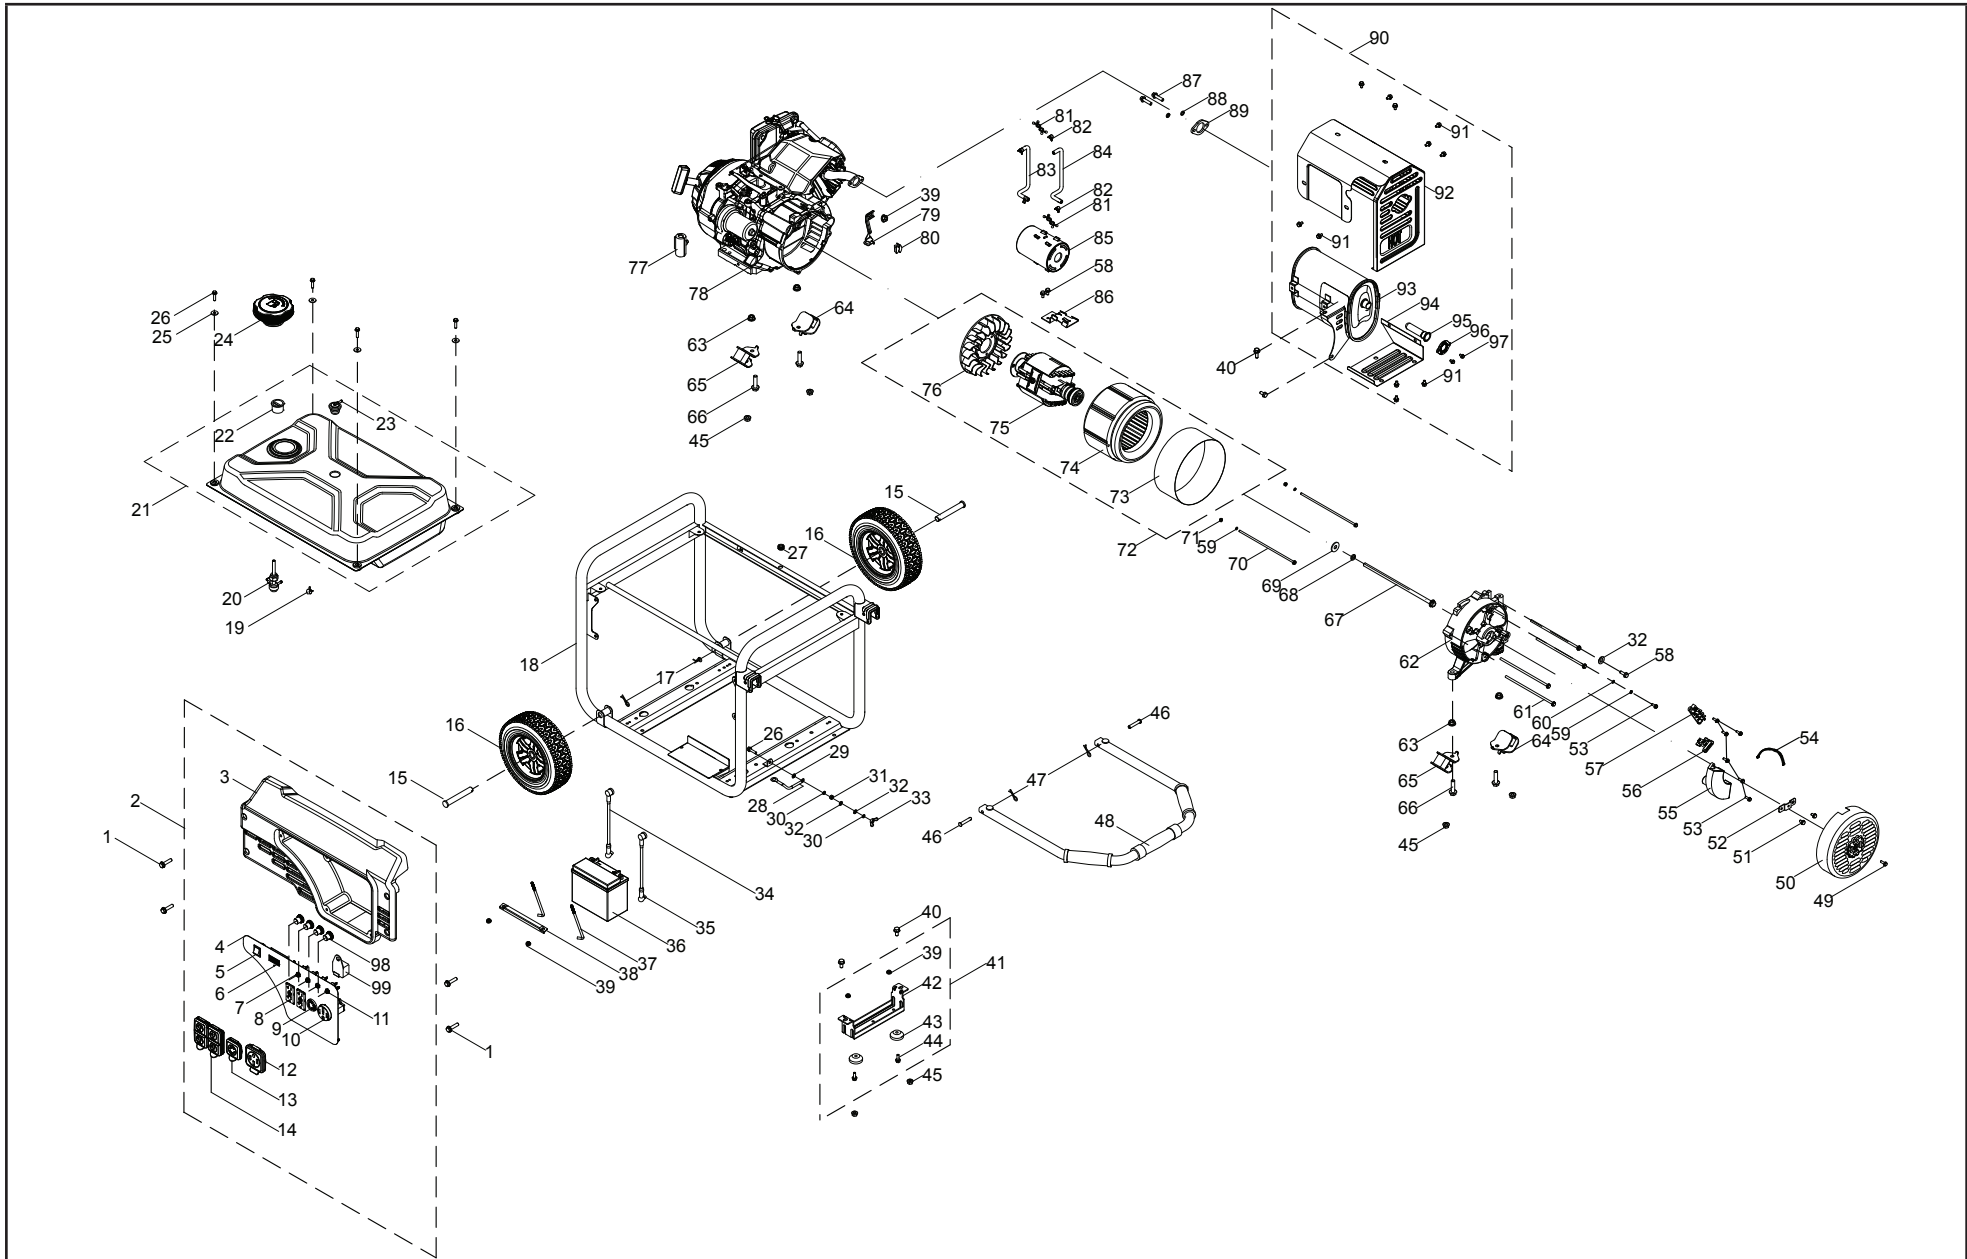

TABLE OF CONTENTS

Generator Parts Diagram	3
Generator Parts List	4
Engine Parts Diagram	6
Engine Parts List	7
Wiring Diagram	9

GENERATOR PARTS DIAGRAM

GENERATOR PARTS LIST

#	Part Number	Description	Qty.
1	100011530-0002	Flange Bolt M6 x 16	4
2	100156698-0001	Panel Assembly	1
3	100019844	Protect Panel	1
4	100086301	Control Panel	1
5	100019771-0001	Switch	1
6	100019890	Intelligauge, VFT	1
7	100019754	20Amp Circuit Breaker, Push Button	2
8	100052461-0001	Receptacle GFCI 5-20R, Duplex	2
9	100020021	Receptacle L14-30R	1
10	100020022	Receptacle 14-50R	1
11	100019751	30Amp Circuit Breaker, Push Button	2
12	100088266	Receptacle Cover 14-50R	1
13	100088267	Receptacle Cover L14-30R	1
14	100088270	Receptacle Cover GFCI 5-20R, Duplex	2
15	100011064-0002	Roll Pin Ø16 x 100	2
16	100020700-0002	9.5 In. Wheel, Black	2
17	100023414-0001	R-pin	2
18	100085051-0001	Frame	1
19	100005138	Clamp	1
20	100021153	Fuel Valve	1
21	100136768-0001	Fuel Tank, 21.5 L	1
22	100032382	Fuel Level Filter Assembly	1
23	100008968	Reversal Valve	1
24	100091755	Fuel Tank Cap	1
25	100010439-0002	Washer Ø6.5 x 2 x Ø25	4
26	100011268-0003	Flange Bolt M6 x 25	5
27	100009075	Rubber Damper	1
28	100009983	Grounding Line	1
29	100011025-0001	Lock Washer Ø6, Toothed	1
30	100010886-0004	Spring Washer Ø6	2