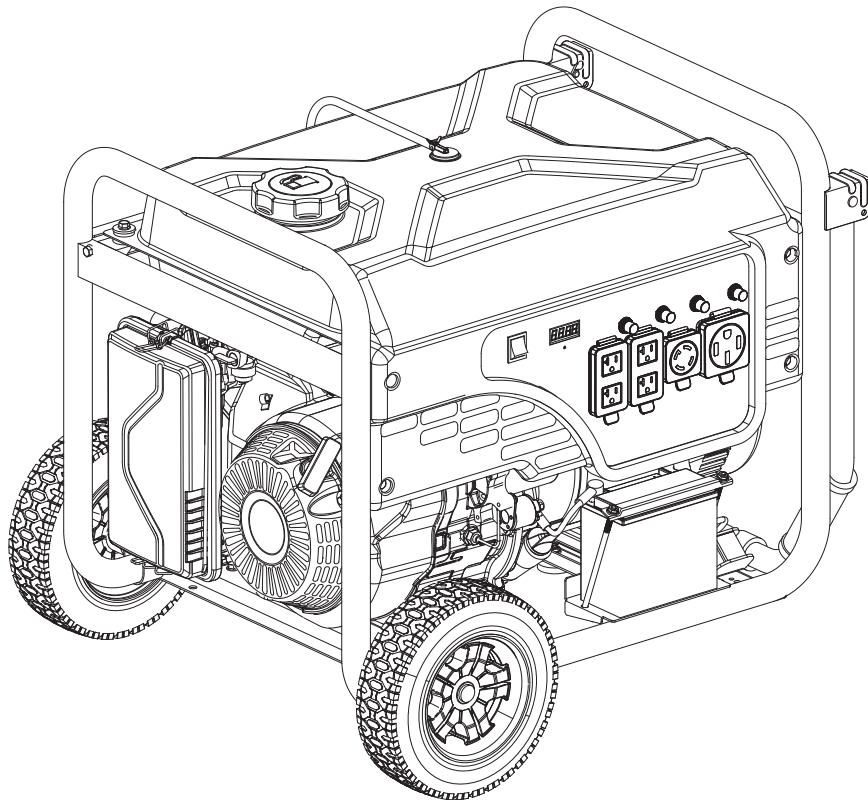

Champion Power Equipment, Inc., Santa Fe Springs, CA USA

MODEL #100814

PARTS INFORMATION

7500W ELECTRIC START GENERATOR

SERIAL NUMBER RANGE: ALL

To order replacement parts please visit:
shop.championpowerequipment.com
or call **1-877-338-0999**.

TABLE OF CONTENTS

Generator Parts Diagram	3
Generator Parts List	4
Engine Parts Diagram	6
Engine Parts List	7
Wiring Diagram	9

GENERATOR PARTS DIAGRAM

GENERATOR PARTS LIST

#	Part Number	Description	Qty.
1	100011530-0002	Flange Bolt M6 x 16	4
2	100156698-0001	Panel Assembly	1
3	100019844	Protect Panel	1
4	100086301	Control Panel	1
5	100019771-0001	Switch	1
6	100019890	Intelligauge, VFT	1
7	100019754	20Amp Circuit Breaker, Push Button	2
8	100052461-0001	Receptacle GFCI 5-20R, Duplex	2
9	100020021	Receptacle L14-30R	1
10	100020022	Receptacle 14-50R	1
11	100019751	30Amp Circuit Breaker, Push Button	2
12	100088266	Receptacle Cover 14-50R	1
13	100088267	Receptacle Cover L14-30R	1
14	100088270	Receptacle Cover GFCI 5-20R, Duplex	2
15	100011064-0002	Roll Pin Ø16 x 100	2
16	100020700-0002	9.5 In. Wheel, Black	2
17	100023414-0001	R-pin	2
18	100085051-0001	Frame	1
19	100005138	Clamp	1
20	100021153	Fuel Valve	1
21	100136768-0001	Fuel Tank, 21.5 L	1
22	100032382	Fuel Level Filter Assembly	1
23	100008968	Reversal Valve	1
24	100091755	Fuel Tank Cap	1
25	100010439-0002	Washer Ø6.5 x 2 x Ø25	4
26	100011268-0003	Flange Bolt M6 x 25	5
27	100009075	Rubber Damper	1
28	100009983	Grounding Line	1
29	100011025-0001	Lock Washer Ø6, Toothed	1
30	100010886-0004	Spring Washer Ø6	2