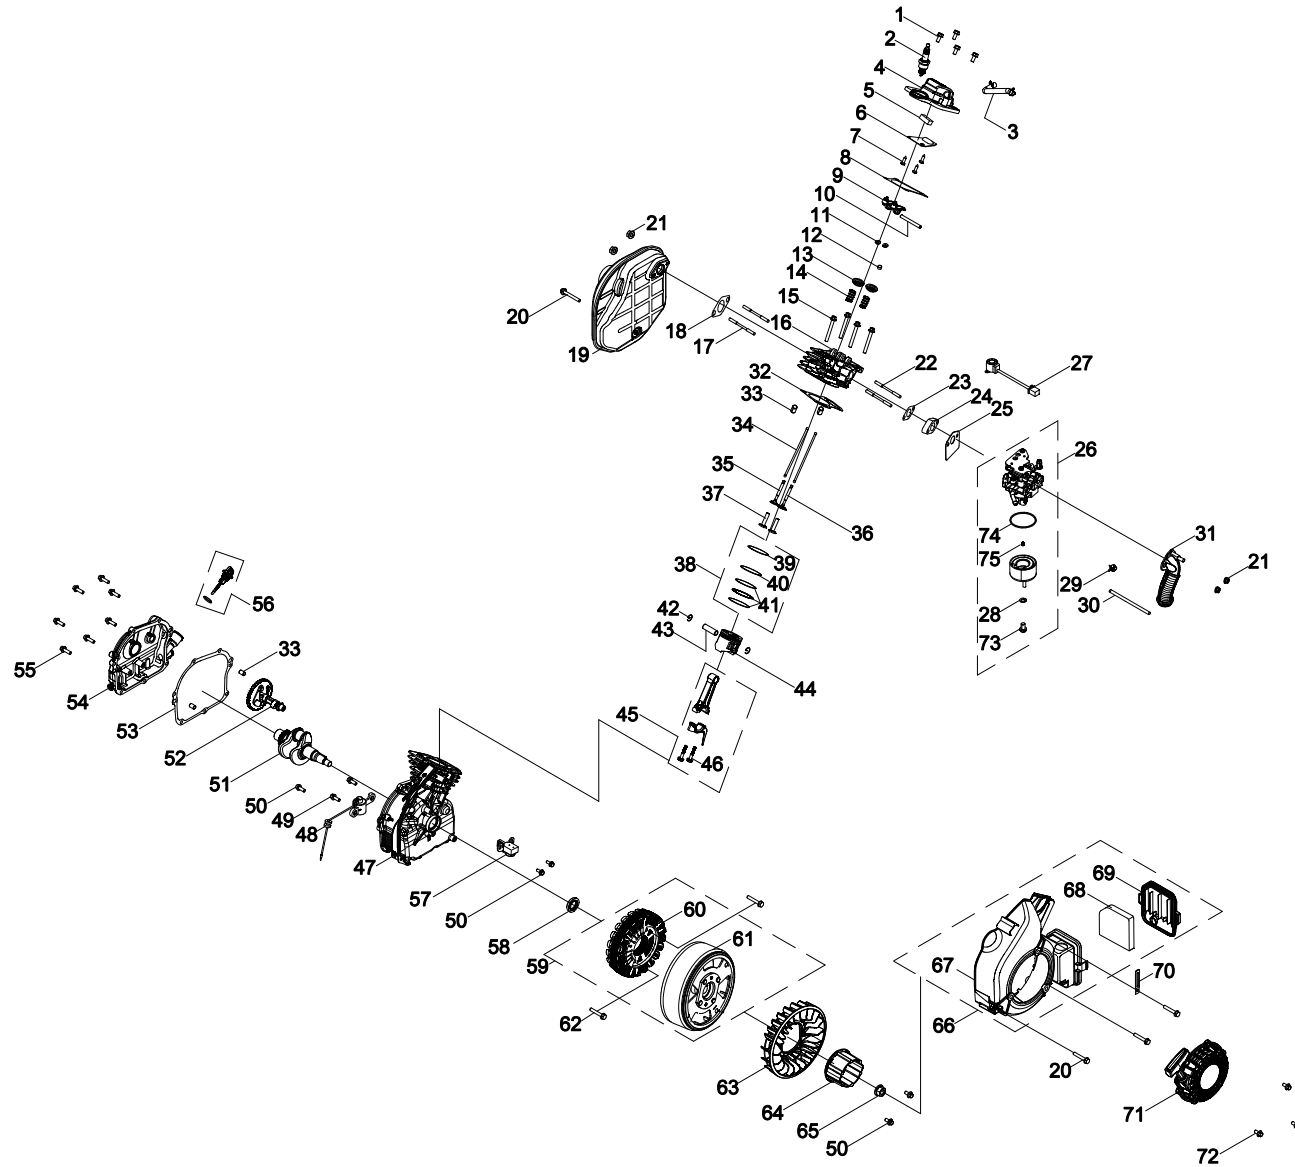

#	Part Number	Description	Qty.
61	100093250-0005	Self-tapping Screw ST4.8 x 20	2
62	100092441-0007	Housing Assembly, Right Handle, Black	1
63	100139138	Housing, Right Handle, Black	1
64	100092444-0005	Spark Plug Maintenance Plate, Black	1
65	100142057-0002	Housing Panel, Right, Black	1
66	100142061-0002	Maintenance Panel, Black	1
67	100146896	1/4 Turn Dial Washer	2
68	100146895	1/4 Turn Dial Spring	2
69	100146894-0001	1/4 Turn Dial Lever	2
70	100142059-0001	1/4 Turn Dial	2
71	100157108-0003	Housing Assembly, Right, Black	1
72	100072715	Vibration Mount, Support	4
73	100088546	Housing Assembly, Bottom, Black	1
74	100072711	Housing, Bottom, Black	1
75	100072994	Step Nut M6	6
76	100072710	Rubber Damper	1
77	100011452-0003	Nut M6	4
78	100072712	Foot, Bottom Housing	4
79	100154370-0003	Maintenance Panel Assembly, Black	1
80	100011419-0001	Nut M5	1
81	100010885-0003	Spring Washer Ø5	1
82	100010919-0002	Flat Washer Ø5	1
83	100714558	Wire Stop Block	1
84	100011001-0004	Self-tapping Screw ST4.2 x 10	1

ENGINE PARTS DIAGRAM