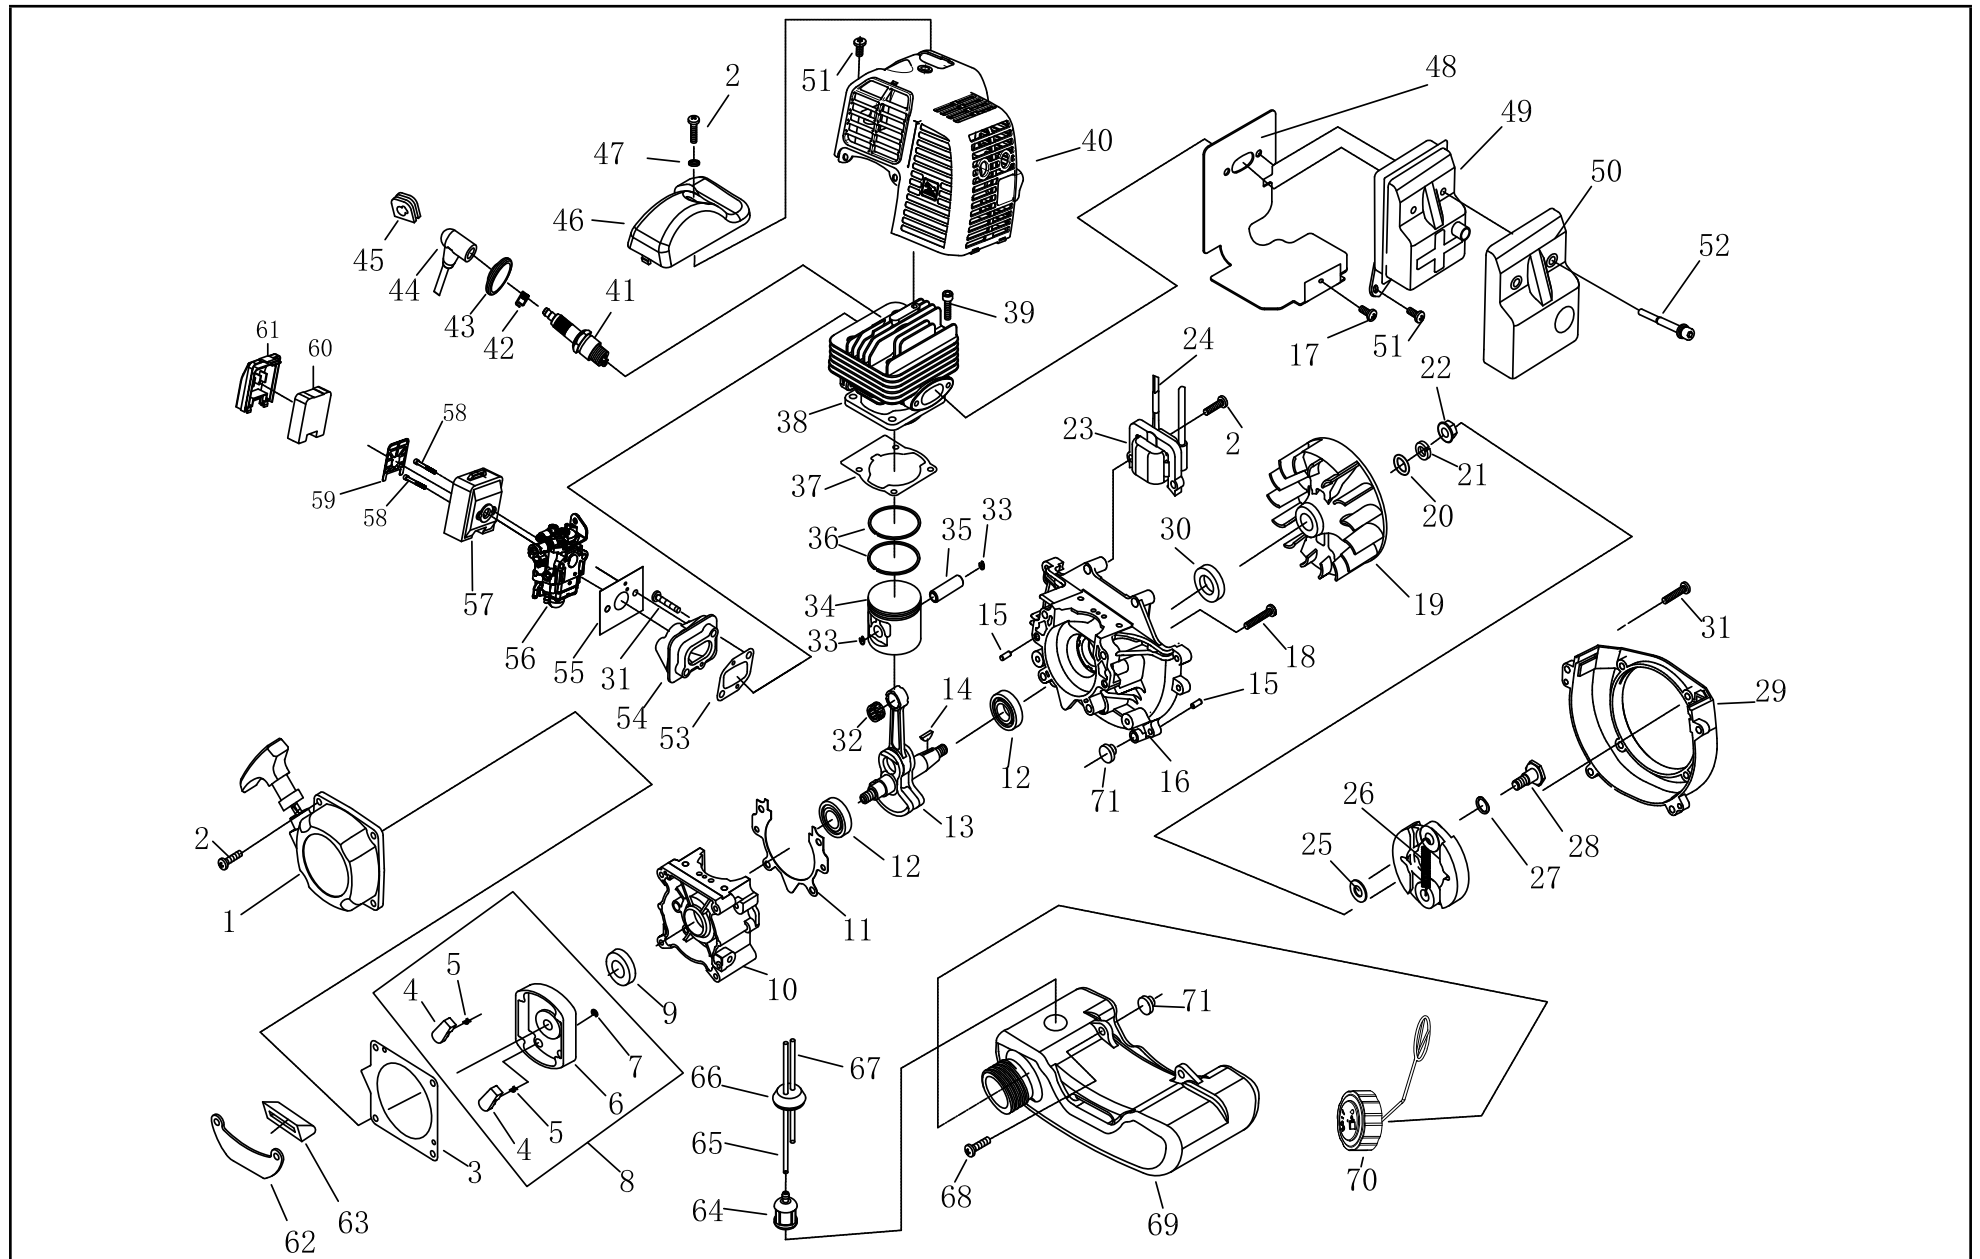

ENGINE PARTS DIAGRAM

ENGINE PARTS LIST

#	Part Number	Description	Qty.
1	CG520-HL.5	Starter Assembly	1
	S/N: ≤GJ2017032076		
	2320106891		
	S/N: ≥191106531		
2	2310003892	Screw M5 x 20	7
3	2320008967	Gasket, Starter	1
4	2320034480	Start Claw	2
5	2320039918	Start Spring	2
6	1E36FE.7	Start Reel	1
	S/N: ≤GJ2017032076		
	2320039919		
	S/N: ≥191106531		
7	2310000177	Stop Ring 4	2
8	2320060040	Start Reel Assembly	1
9	2320088343	Oil seal	1
10	10302749	Crankcase, Rear	1
11	2320059733	Gasket, Crankcase	1
12	2310002694	Bearing 6202/P6	2
13	10200889	Crankshaft/Connecting Rod Assembly	1
14	2310000056	Key 3 x 5 x 13	1
15	2310000935	Pin 4h8 x 10	4
16	10302746	Crankcase, Front	1
17	2310003901	Screw M4 x 12	1
18	2310003904	Screw M5 x 30	4
19	2320106878	Fan, Engine	1
20	2310000769	Washer Ø8	1
21	2310003896	Lock Washer Ø8	1
22	2310003895	Nut M8	1
23	2320106879	Ignition Coil Component	1
24	2320073280	Cord Component	1

#	Part Number	Description	Qty.
25	2320008369	Flat Washer B	2
26	2320065833	Expander	1
27	2320049788	Wave Spring Washer	2
28	2320028659	Screw Pin	2
29	10302822	Fan Cover	1
30	2320001284	Oil seal	1
31	2310003893	Screw M5 x 25	6
32	2320029199	Bearing, Connecting Rod	1
33	2320027110	Circlip, Piston Pin	2
34	2320050831	Piston	1
35	2320008661	Piston Pin	1
36	2320048282	Piston Ring Assembly	2
37	2320050467	Gasket, Cylinder	1
38	10301805	Cylinder	1
39	2310003898	Screw M5 x 20	4
40	2320121536	Guide Cover Assembly	1
41	2320007046	Spark Plug, L8RTC	1
42	2320007063	Spring, Spark Plug	1
43	2320106881	Spark Plug Cap	1
44	2320106870	Cap	1
45	1E40F-5.3-1A	Plug	1
	S/N: ≤GJ2017032076		
	2320094566		
	S/N: ≥191106531		
46	2320090288	Top Cover	1
47	2320028123	Insulation Gasket	1
48	1E40F-E-2	Gasket, Muffler	1
	S/N: ≤GJ2017032076		
	2320106496		
	S/N: ≥191106531