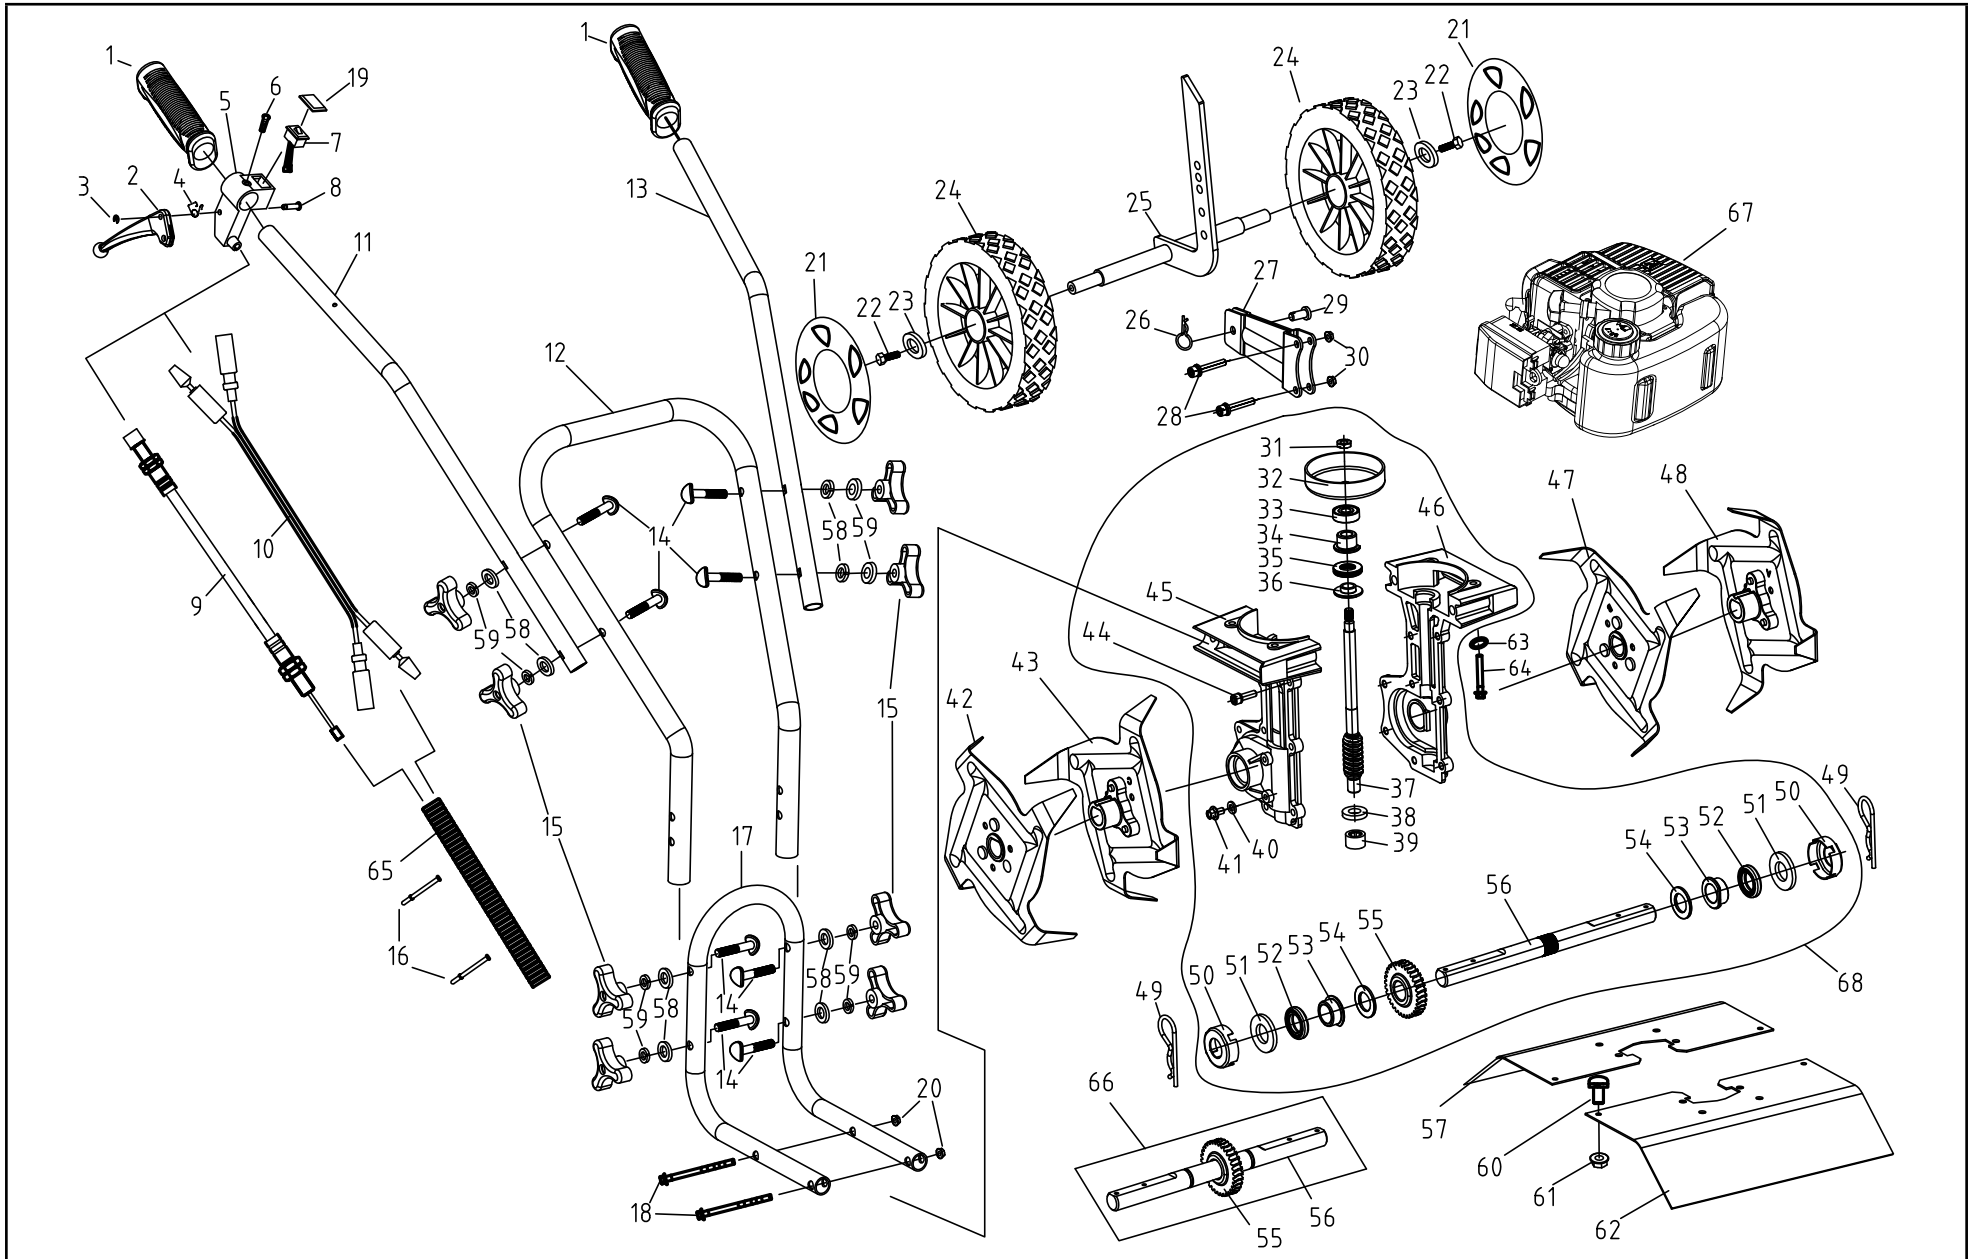

TABLE OF CONTENTS

Cultivator Parts Diagram	3
Cultivator Parts List	4
Engine Parts Diagram	6
Engine Parts List	7

CULTIVATOR PARTS DIAGRAM

CULTIVATOR PARTS LIST

#	Part Number	Description	Qty.
1	2320091377	Cover, Handle	2
2	2320091338	Throttle Lever	1
3	2320090975	Circlip Ø3.5	1
4	1.97.1.05	Washer Ø5	1
	S/N: ≤GJ2017032076		
	2320104231	Torsional spring	
	S/N: ≥191106531		
5	2320091337	Throttle Bracket	1
6	2310003906	Screw ST4.8 x 19	1
7	5.1010.005	Switch Assembly	1
	S/N: ≤GJ2017032076		
	2320123806		
	S/N: ≥191106531		
8	711.324030.00	Pin	1
	S/N: ≤GJ2017032076		
	2320104230		
	S/N: ≥191106531		
9	711.324040.00	Throttle Cable Assembly	1
	S/N: ≤GJ2017032076		
	2320106894		
	S/N: ≥191106531		
10	2320090287	Connector Wire	1
11	2320090565	Right Handle	1
12	2320090564	Middle Handle	1
13	2320090561	Left Handle	1
14	2320090988	Curved-head bolt M8 x 45	8
15	2320091339	Knob Nut M8	8
16	2310001734	Tie Strap	5
17	2320090563	Lower Handle	1
18	2310003907	Bolt M8 x 150	2

#	Part Number	Description	Qty.
19	2320059838	Switch Cover	1
20	2310003908	Lock Nut M8, Flange	2
21	2320121537	Wheel Cup	2
22	2310003909	Bolt M6 x 12	2
23	2310003910	Washer Ø6	2
24	2320090292	Wheel Assembly	2
25	2320106908	Axle Assembly	1
26	2320090995	R clip Ø3	1
27	2320090568	Bracket Assembly	1
28	2310004441	Bolt M6 x 35	2
29	711.323040.00	Clevis Pin 8 x 18	1
	S/N: ≤GJ2017032076		
	2320106895		
	S/N: ≥191106531		
30	2310003920	Lock Nut M6, Flange	2
31	2310004158	Nut M8	1
32	2320106207	Clutch Drum	1
33	2310003937	Roller Bearing 629-2RS	1
34	2320088857	Flange Bushing, Worm Shaft	1
35	2310004438	Needle Roller Thrust Bearing	1
36	2320093333	Bearing Thrust Reducer	1
37	711.322009.00	Worm Shaft	1
	S/N: ≤GJ2017032076		
	2320111467		
	S/N: ≥191106531		
38	2320098053	Washer	1
39	2310004157	Drawn Cup Needle Roller Bearing	1
40	2320055620	Seal Washer	2
41	2310004160	Bolt M6 x 10	2