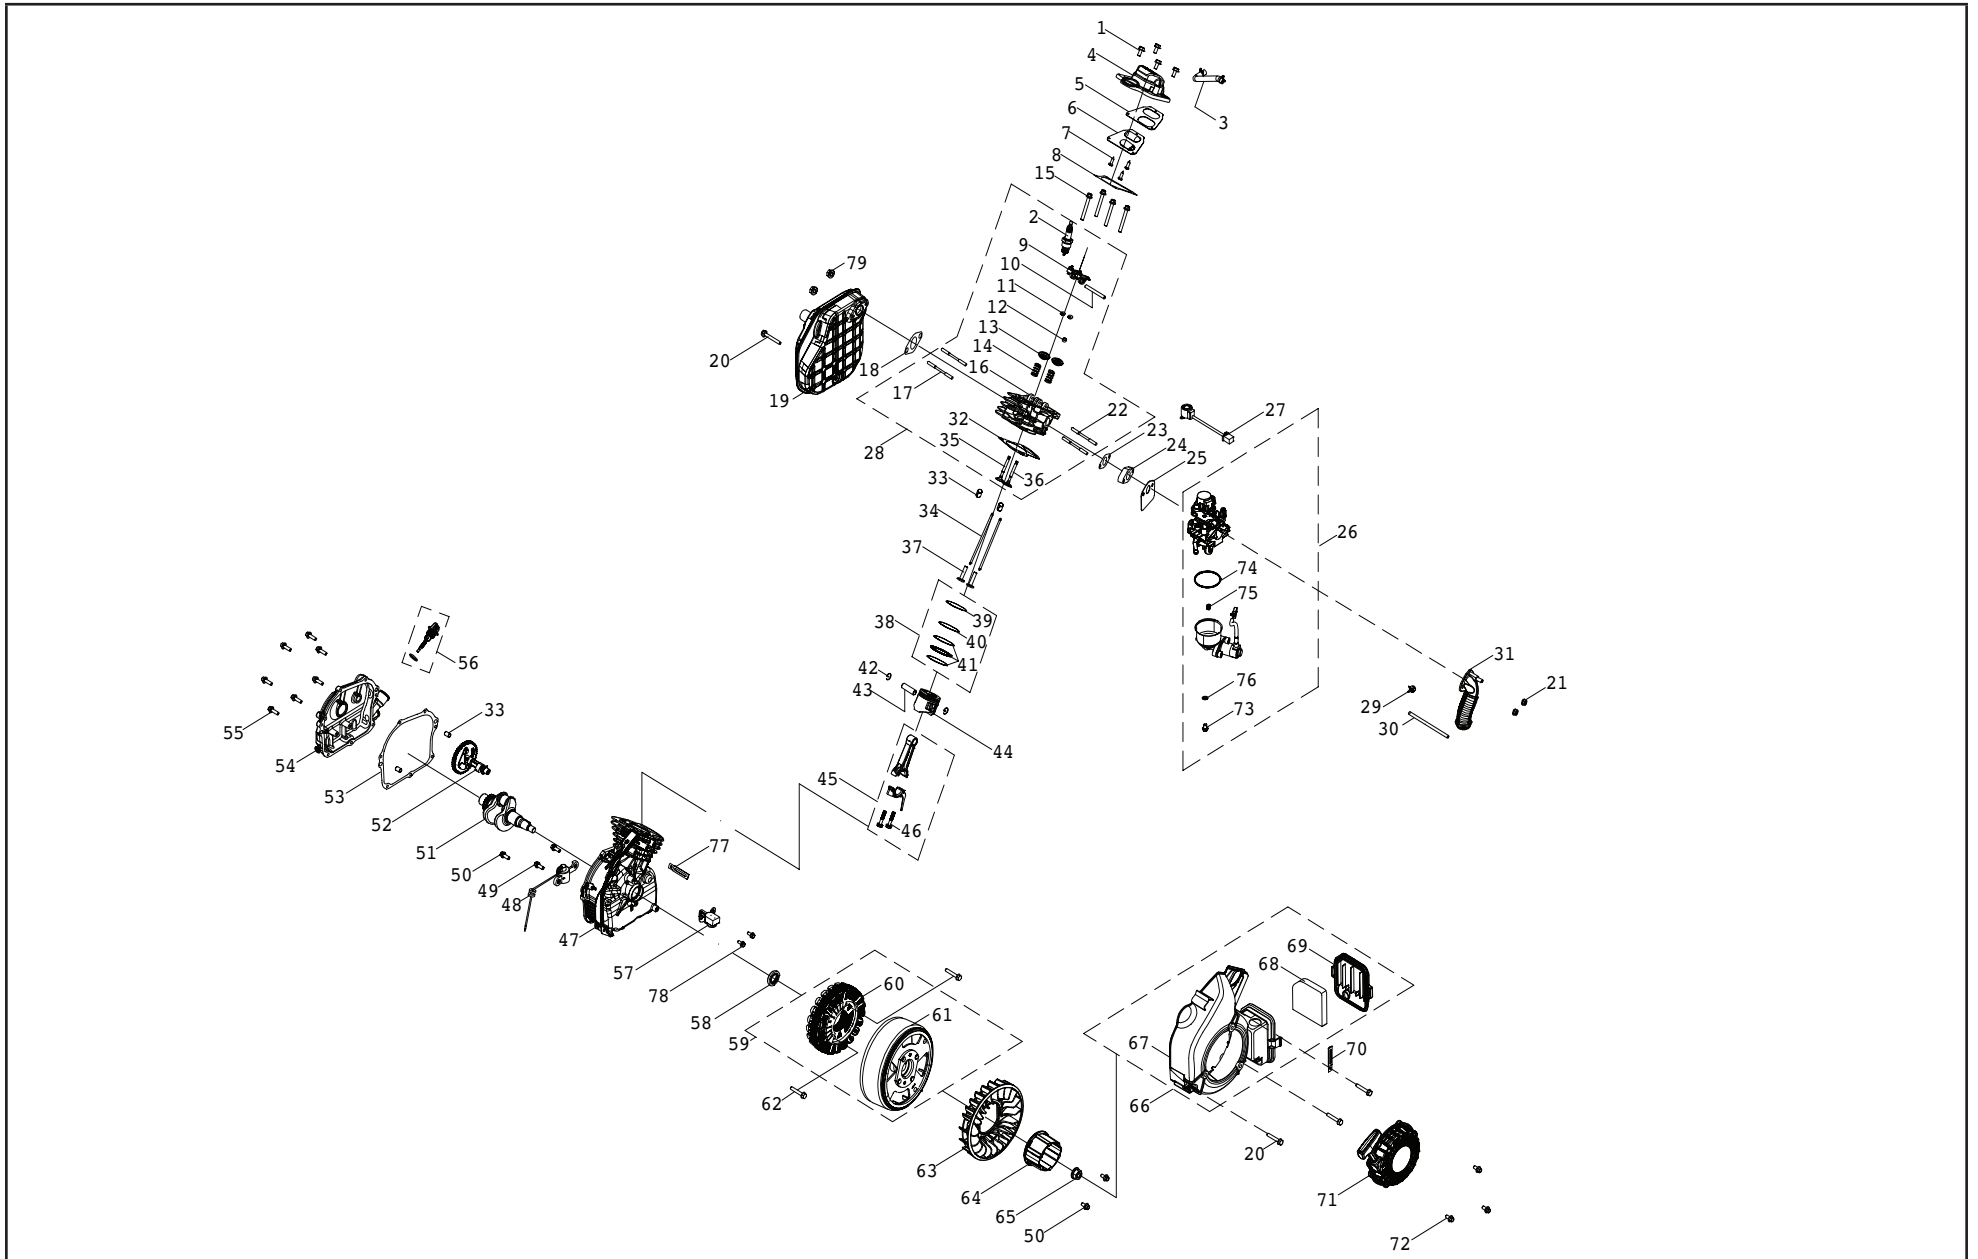

#	Part Number	Description	Qty.
61	100093250-0005	Self-tapping Screw ST4.8 x 20	2
62	100092441-0007	Housing Assembly, Right Handle, Black	1
63	100139138	Housing, Right Handle, Black	1
64	100092444-0005	Spark Plug Maintenance Plate, Black	1
65	100142057-0001	Housing Panel, Right, Yellow	1
66	100142061-0001	Maintenance Panel, Yellow	1
67	100146896	1/4 Turn Dial Washer	2
68	100146895	1/4 Turn Dial Spring	2
69	100146894-0001	1/4 Turn Dial Lever	2
70	100142059-0001	1/4 Turn Dial	2
71	100716268	Rectifier Bridge, Capacitance	1
72	100072715	Vibration Mount, Support	4
73	100088546	Housing Assembly, Bottom, Black	1
74	100072711	Housing, Bottom, Black	1
75	100072994	Step Nut M6	6
76	100072710	Rubber Damper	1
77	100011452-0003	Nut M6	4
78	100072712	Foot, Bottom Housing	4
79	100154370-0006	Maintenance Panel Assembly, Yellow	1
80	100157108-0007	Housing Assembly, Right, Yellow	1
81	100159468-0001	Clamp, Fuel Hose	2
82	100157213-0001	LPG Hose with Regulator	1
83	100158478	Protector Cover, Quick Connector	1
84	100157219	Self-locking Quick Connector, Female	1
85	100157218	Mounting Seat, Self-locking Quick Connector	1
86	100011065-0002	Nut M4	4
87	100157217	Sliding Block, Mounting Seat	1
88	100157221	Spring, Mounting Seat	1
89	100157215	Mounting Plate	1
90	100160807	Nut M10	1
91	100160808	Gas Hose	1
92	100715460	Fuel Solenoid Valve Controller	1

#	Part Number	Description	Qty.
93	100715007	Mounting Cover, Gas Pressure Valve	1
94	100715673	Wire Harness Assembly	1
95	100032967-0004	Self-tapping Screw ST4.2 x 16	1
96	100714544	Mounting Plate, Recoil Cord	1
97	100098271	Switch Spring	1
98	100099173	Steel Ball	1
99	100715786-0001	Cover, Fuel Switch Handle	1
100	100714543	Swing Arm	1
101	100714542	Block, Swing Arm	1
102	100011419-0001	Nut M5	1
103	100010885-0003	Spring Washer Ø5	1
104	100010919-0002	Flat Washer Ø5	1
105	100096063-0001	Flange Nut M2.5	2
106	100719040-0001	Screw M2.5 x 18	2
107	100714558	Wire Stop Block	1
108	100011001-0004	Self-tapping Screw ST4.2 x 10	1
109	100011264-0003	Flange Bolt M6 x 16	1
110	100011570-0007	Big Flange Bolt M6 x 12, GB16674	4
111	100155005-0002	12VDC USB Adapter	1
112	100031552	O-Ring	2

ENGINE PARTS DIAGRAM