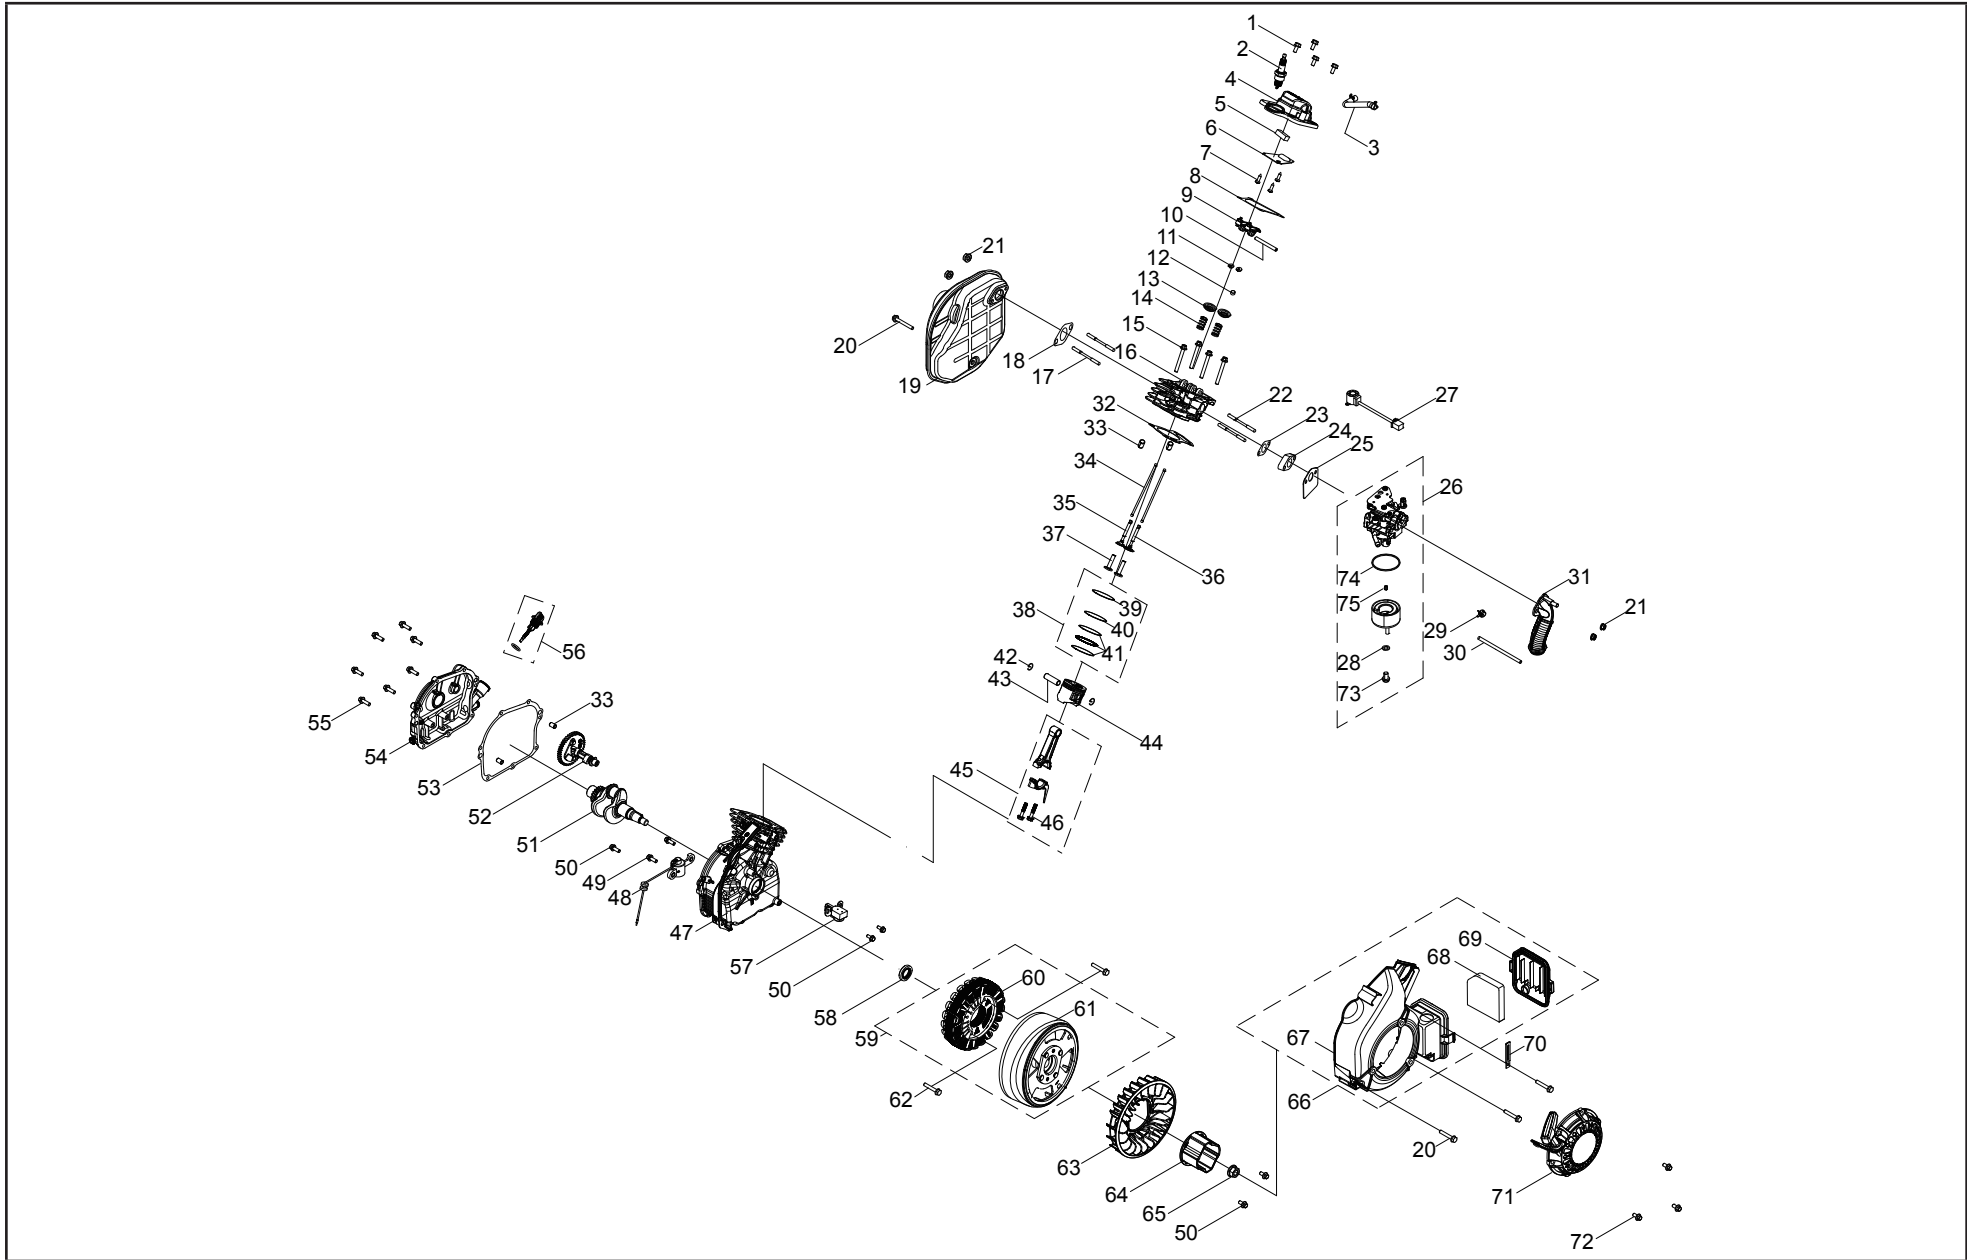

#	Part Number	Description	Qty.
61	100093250-0005	Self-tapping Screw ST4.8 x 20	2
62	100092441-0007	Housing Assembly, Right Handle, Black	1
63	100139138	Housing, Right Handle, Black	1
64	100092444-0005	Spark Plug Maintenance Plate, Black	1
65	100142057-0001	Housing Panel, Right, Yellow	1
66	100142061-0001	Maintenance Panel, Yellow	1
67	100146896	1/4 Turn Dial Washer	2
68	100146895	1/4 Turn Dial Spring	2
69	100146894-0001	1/4 Turn Dial Lever	2
70	100142059-0001	1/4 Turn Dial	2
71	100090005	Rectifier Bridge, Capacitance	1
72	100072715	Vibration Mount, Support	4
73	100088546	Housing Assembly, Bottom, Black	1
74	100072711	Housing, Bottom, Black	1
75	100072994	Step Nut M6	6
76	100072710	Rubber Damper	1
77	100011452-0003	Nut M6	4
78	100072712	Foot, Bottom Housing	4
79	100154370-0002	Maintenance Panel Assembly, Yellow	1
80	100157108-0002	Housing Assembly, Right, Yellow	1
81	100163194	Wiring	1
82	100011419-0001	Nut M5	1
83	100010885-0003	Spring Washer Ø5	1
84	100010919-0002	Flat Washer Ø5	1
85	100714558	Wire Stop Block	1
86	100011001-0004	Self-tapping Screw ST4.2 x 10	1

ENGINE DIAGRAM