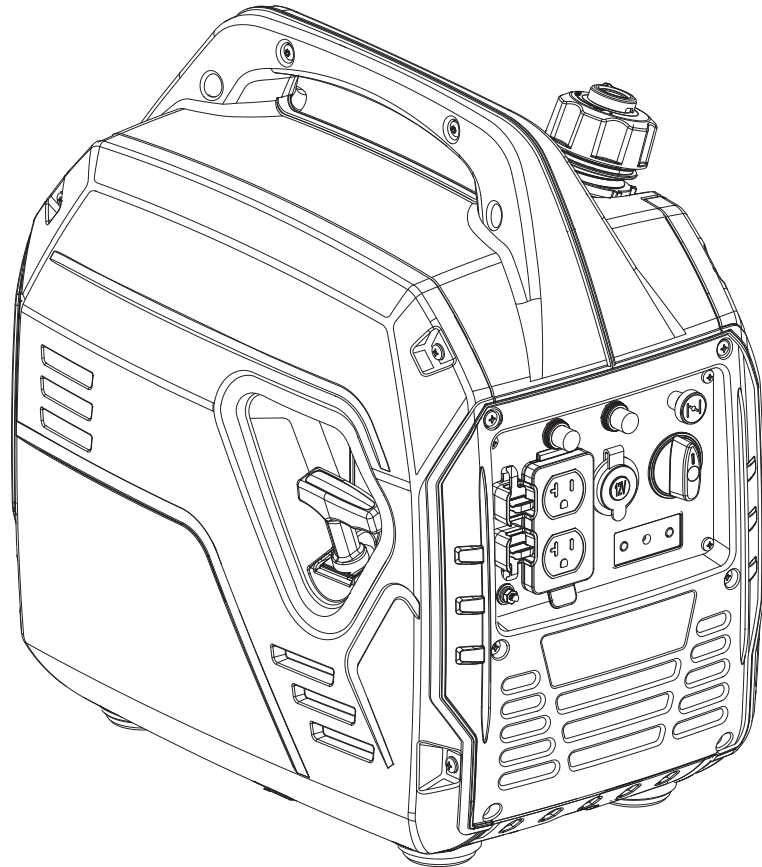

Champion Power Equipment, Inc., Santa Fe Springs, CA USA

**MODEL #100889**