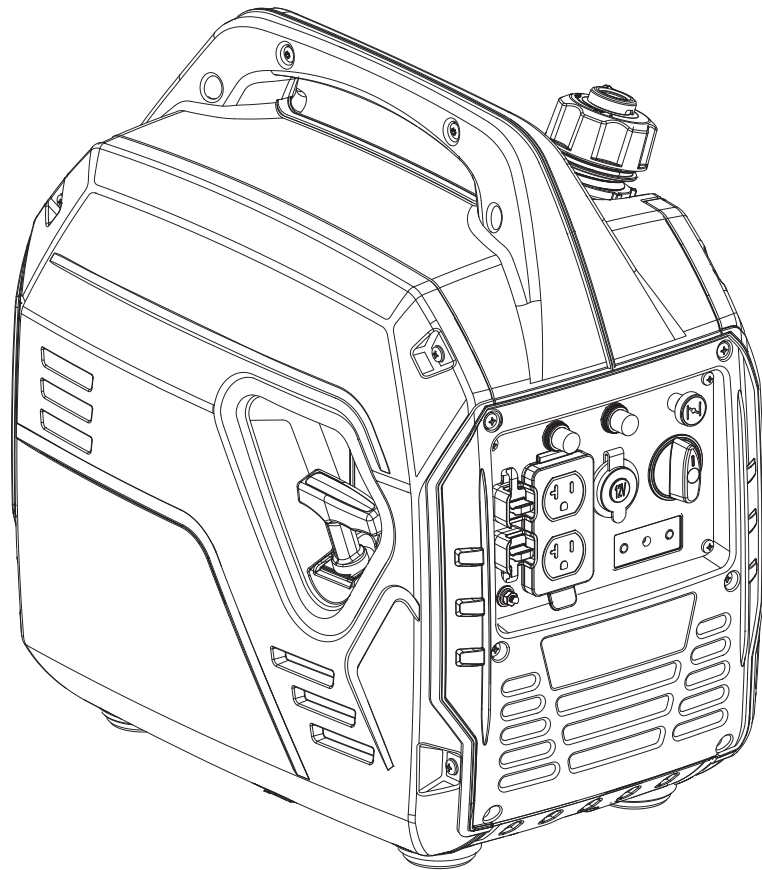

Champion Power Equipment, Inc., Santa Fe Springs, CA EE.UU.

**MODELO #100889**