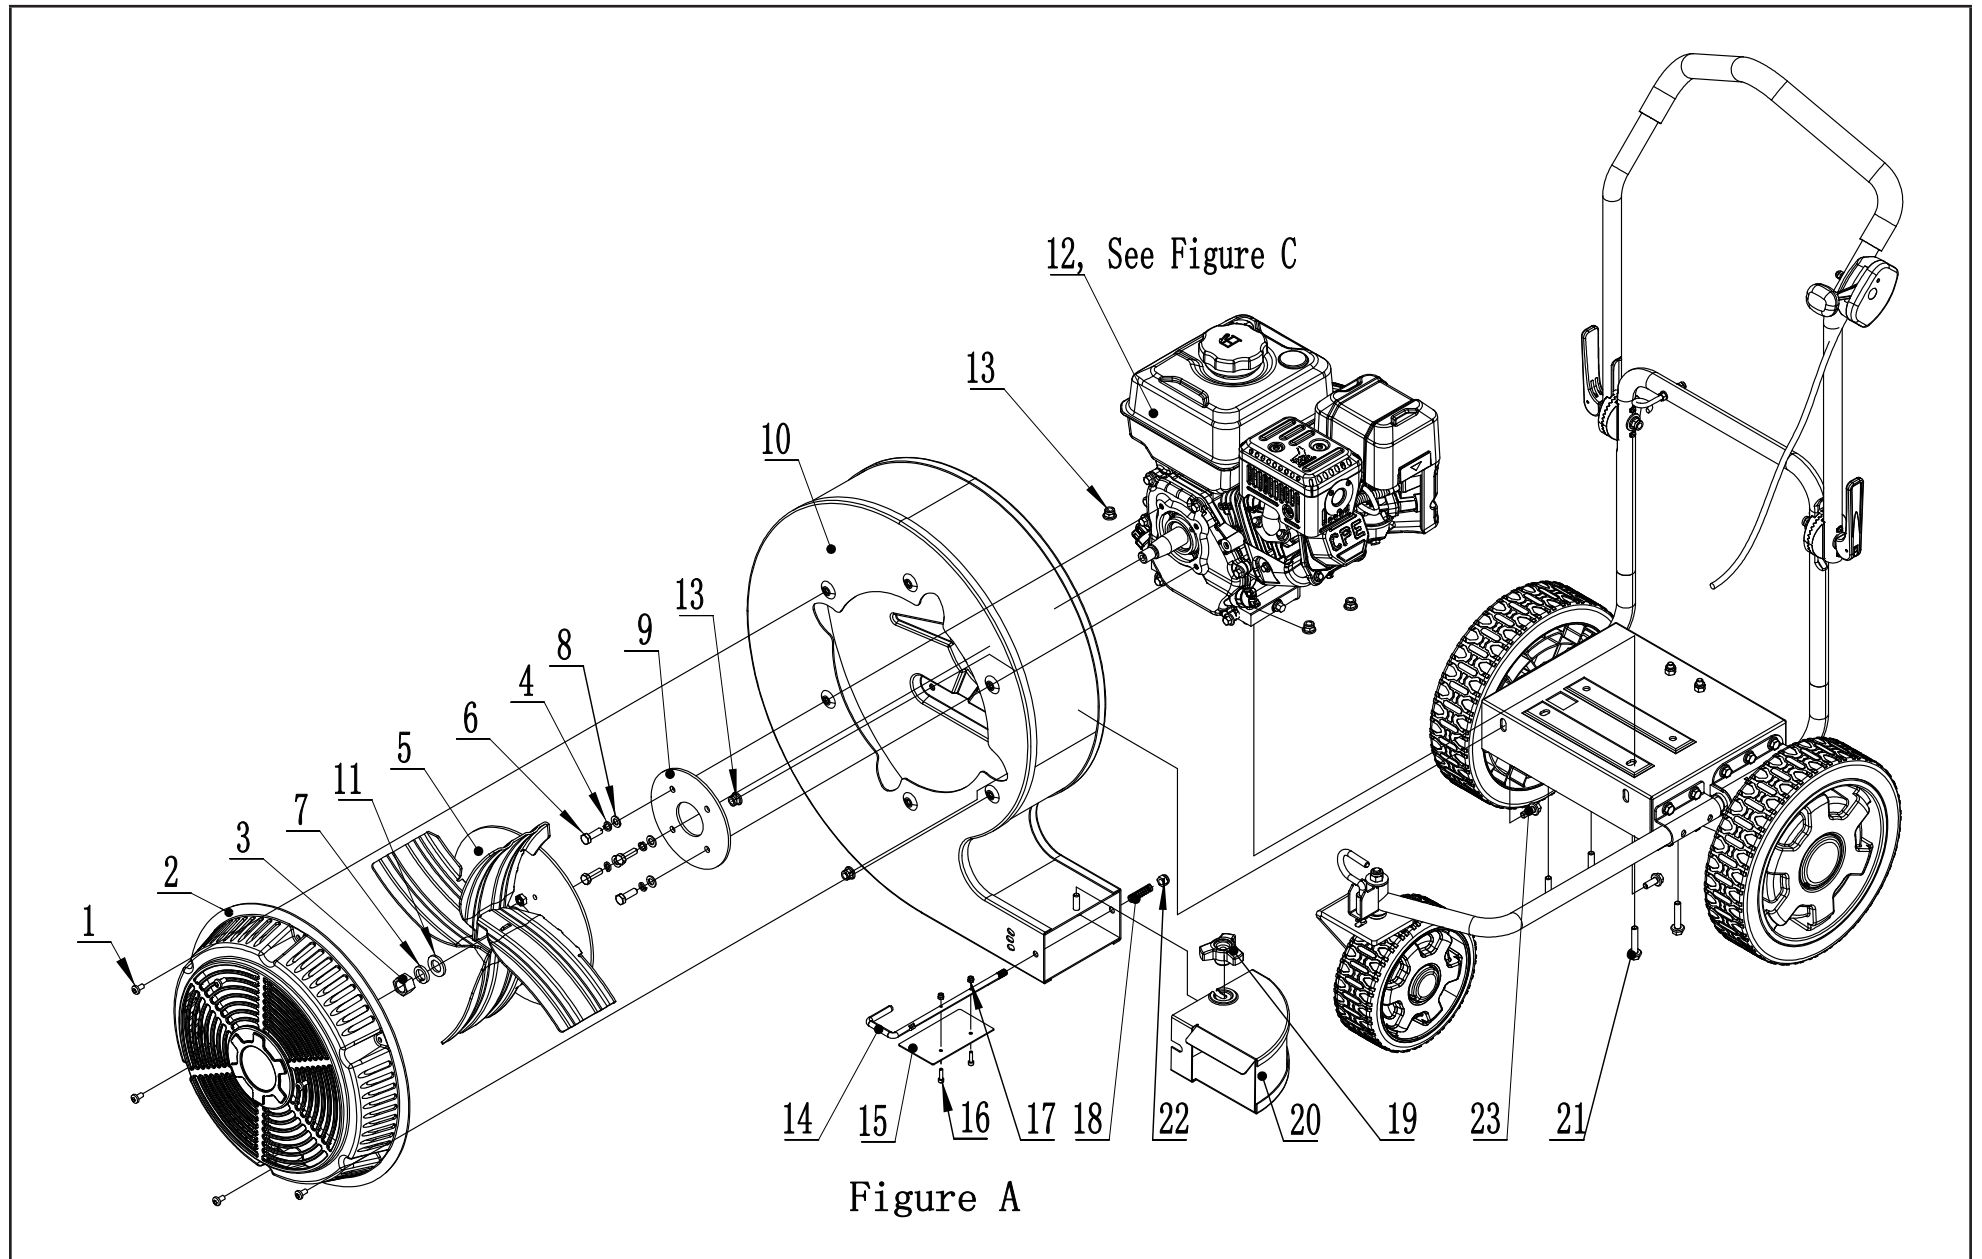

# WALK BEHIND BLOWER DIAGRAM - FIGURE A

Figure A

**WALK BEHIND BLOWER PARTS LISTS - FIGURE A**

| #  | Part Number | Description  | Qty. |
|----|-------------|--|------|
| 1  | 2550011234  | hexalobular socket pan head screw M6×12 - ISO14583 | 6    |
| 2  | 2540006536  | Fan Guard  | 1    |
| 3  | 2550011732  | Nut M16×1.5 class 8 - ISO8673                      | 1    |
| 4  | 2550000883  | Spring washer Ø8 - GB/T93                          | 4    |
| 5  | 2570000821  | Impeller Assembly                                  | 1    |
| 6  | 2550011344  | Bolt 5/16×25-24UNF - 8.8 - ASME - B18.2.1          | 4    |
| 7  | 2550011734  | Spring Washer Ø16 - GB/T93                         | 1    |
| 8  | 2550011239  | Flat Washer Ø8 - ISO7091                           | 4    |
| 9  | 2540006548  | Subplate   | 1    |
| 10 | 2540006535  | Volute Assembly                                    | 1    |
| 11 | 2550011733  | Flat Washer Ø16 - ISO7091                          | 1    |
| 12 | 1TC7QG036   | Gasoline Engine GB215, See Figure C                | 1    |
| 13 | 2550001556  | Flange Nylon Locknut M8 - ISO7043                  | 6    |
| 14 | 2540006537  | Wind-direction Adjusting Bracket                   | 1    |
| 15 | 2540006538  | Wind-direction Plate                               | 1    |
| 16 | 2550011247  | Hexagon Socket Head Cap Screws M4×16 - ISO4762     | 2    |
| 17 | 2550011235  | Locknut M4 - ISO7040                               | 2    |
| 18 | 2560004099  | Compression Spring 2                               | 1    |
| 19 | 2540006558  | handle Nut M8(Through hole with cover)             | 1    |
| 20 | 2540006539  | Outlet Assembly                                    | 1    |
| 21 | 2550011599  | Hexagon Bolt M8 x 40 - 8.8 - GB/T 5789             | 4    |
| 22 | 2550011476  | Locknut M8 - ISO7040                               | 1    |
| 23 | 2550011242  | Hexagon Bolt M8 x 20-8.8 - GB/T 5789               | 2    |