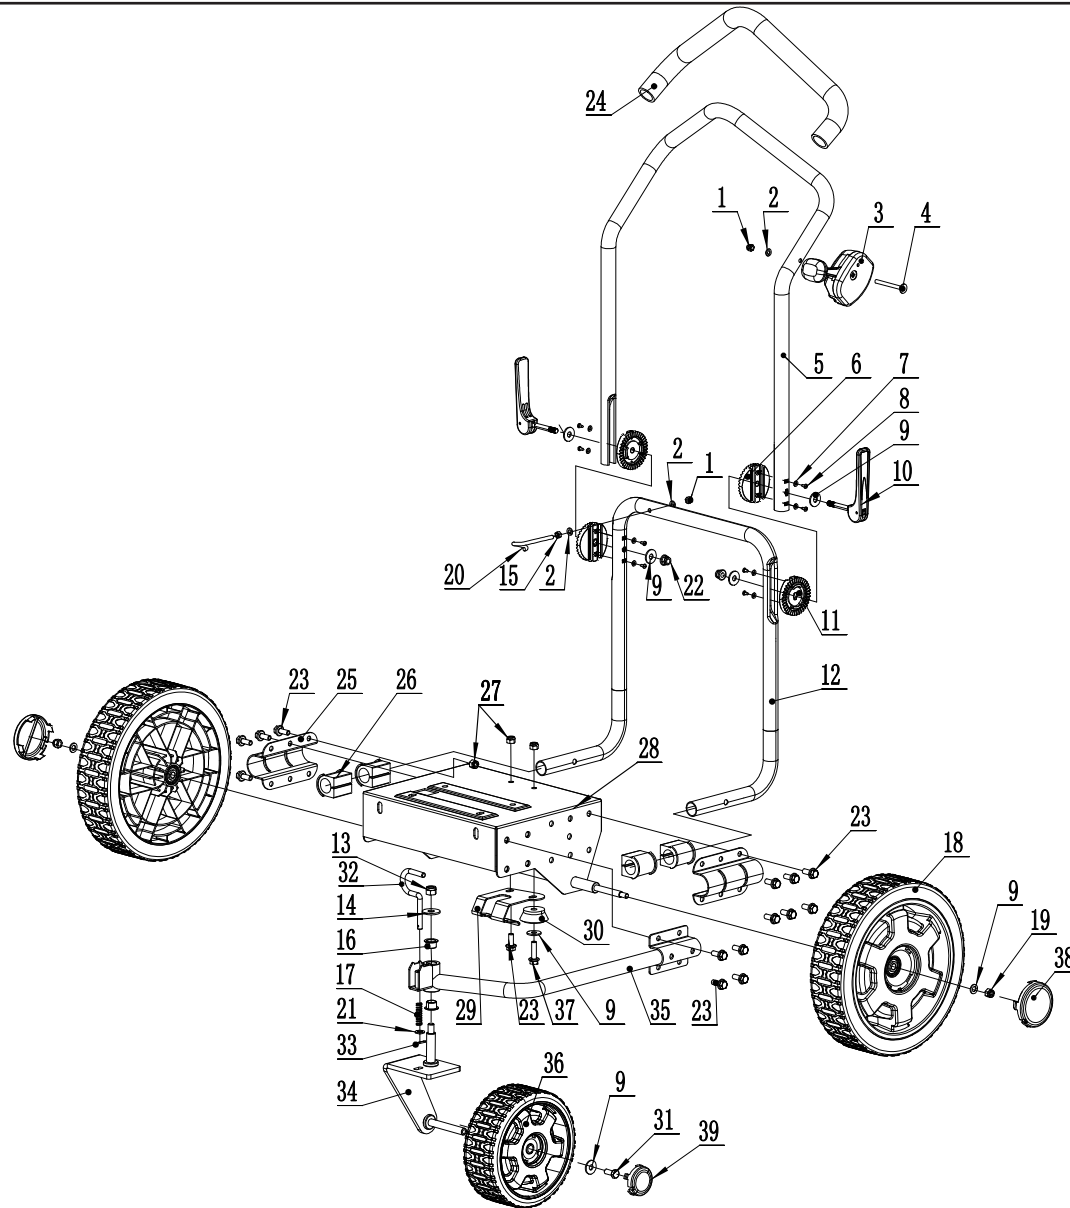

# WALK BEHIND BLOWER DIAGRAM - FIGURE B

Figure B

**WALK BEHIND BLOWER PARTS LISTS - FIGURE B**

| #  | Part Number    | Description                                      | Qty. |
|----|----------------|--|------|
| 1  | 2550011243     | Locknut M6 - ISO7040                             | 2    |
| 2  | 2550002033     | Flat Washer Ø6 - ISO7091                         | 3    |
| 3  | 2540006550     | Throttle Control Assembly                        | 1    |
| 4  | 2550011246     | Bolt M6 x 65 - ISO8677                           | 1    |
| 5  | 2540006560     | Up handle  | 1    |
| 6  | 2540006551     | Upper Handlebar Connecting Base                  | 2    |
| 7  | 2550000963     | Flat Washer Ø4 - ISO7091                         | 8    |
| 8  | 2550011388     | Tapping Screw ST2.9x14 - ISO7049                 | 8    |
| 9  | 2550011244     | Large Flat Washer Ø8 - ISO7093                   | 5    |
| 10 | 2570000813     | Handle Height Adjust Lever                       | 2    |
| 11 | 2540006555     | Lower Handle bar Connecting Base                 | 2    |
| 12 | 2540006549     | Lower Handlebar                                  | 1    |
| 13 | 2550011236     | Locknut M10 -ISO7040                             | 1    |
| 14 | 2550011245     | Large Flat Washer Ø10 -ISO7093                   | 1    |
| 15 | 2550001551     | Hexagon nut M6 - ISO4032                         | 1    |
| 16 | 2540006563     | Flange Bushing                                   | 2    |
| 17 | 2560004100     | Compression Spring Ø2                            | 1    |
| 18 | 71224016-03700 | Rear Wheel Assembly, 12in x 3in, Yellow          | 2    |
| 19 | 2550001554     | Locknut M8 - ISO7040                             | 1    |
| 20 | 2550011417     | Starter Rope Bracket                             | 1    |
| 21 | 2550011239     | Washer Ø8 - ISO7091                              | 4    |
| 22 | 2550011238     | Flange Bylon LockNut M8 - ISO7043                | 2    |
| 23 | 2550004645     | Hexagon Flange Bolt M8 x 20 - 8.8 - GB/<br>T5789 | 17   |
| 24 | 2540006559     | Handle Grip                                      | 1    |
| 25 | 2540006562     | Handlebar Bracket                                | 2    |
| 26 | 2540006556     | Rubber Bushing                                   | 4    |
| 27 | 2550001556     | Lock Nut M8 - ISO7040                            | 16   |
| 28 | 71224016-03300 | Base Assembly                                    | 1    |
| 29 | 2540006546     | Nozzle Bracket                                   | 1    |