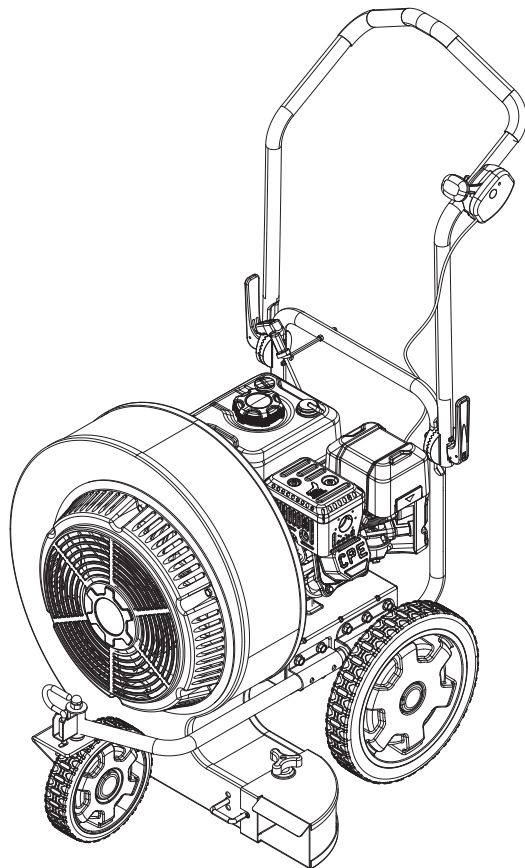

PARTS INFORMATION

WALK BEHIND BLOWER

SERIAL NUMBER RANGE: ALL

To order replacement parts please visit:
shop.championpowerequipment.com
or call **1-877-338-0999**.