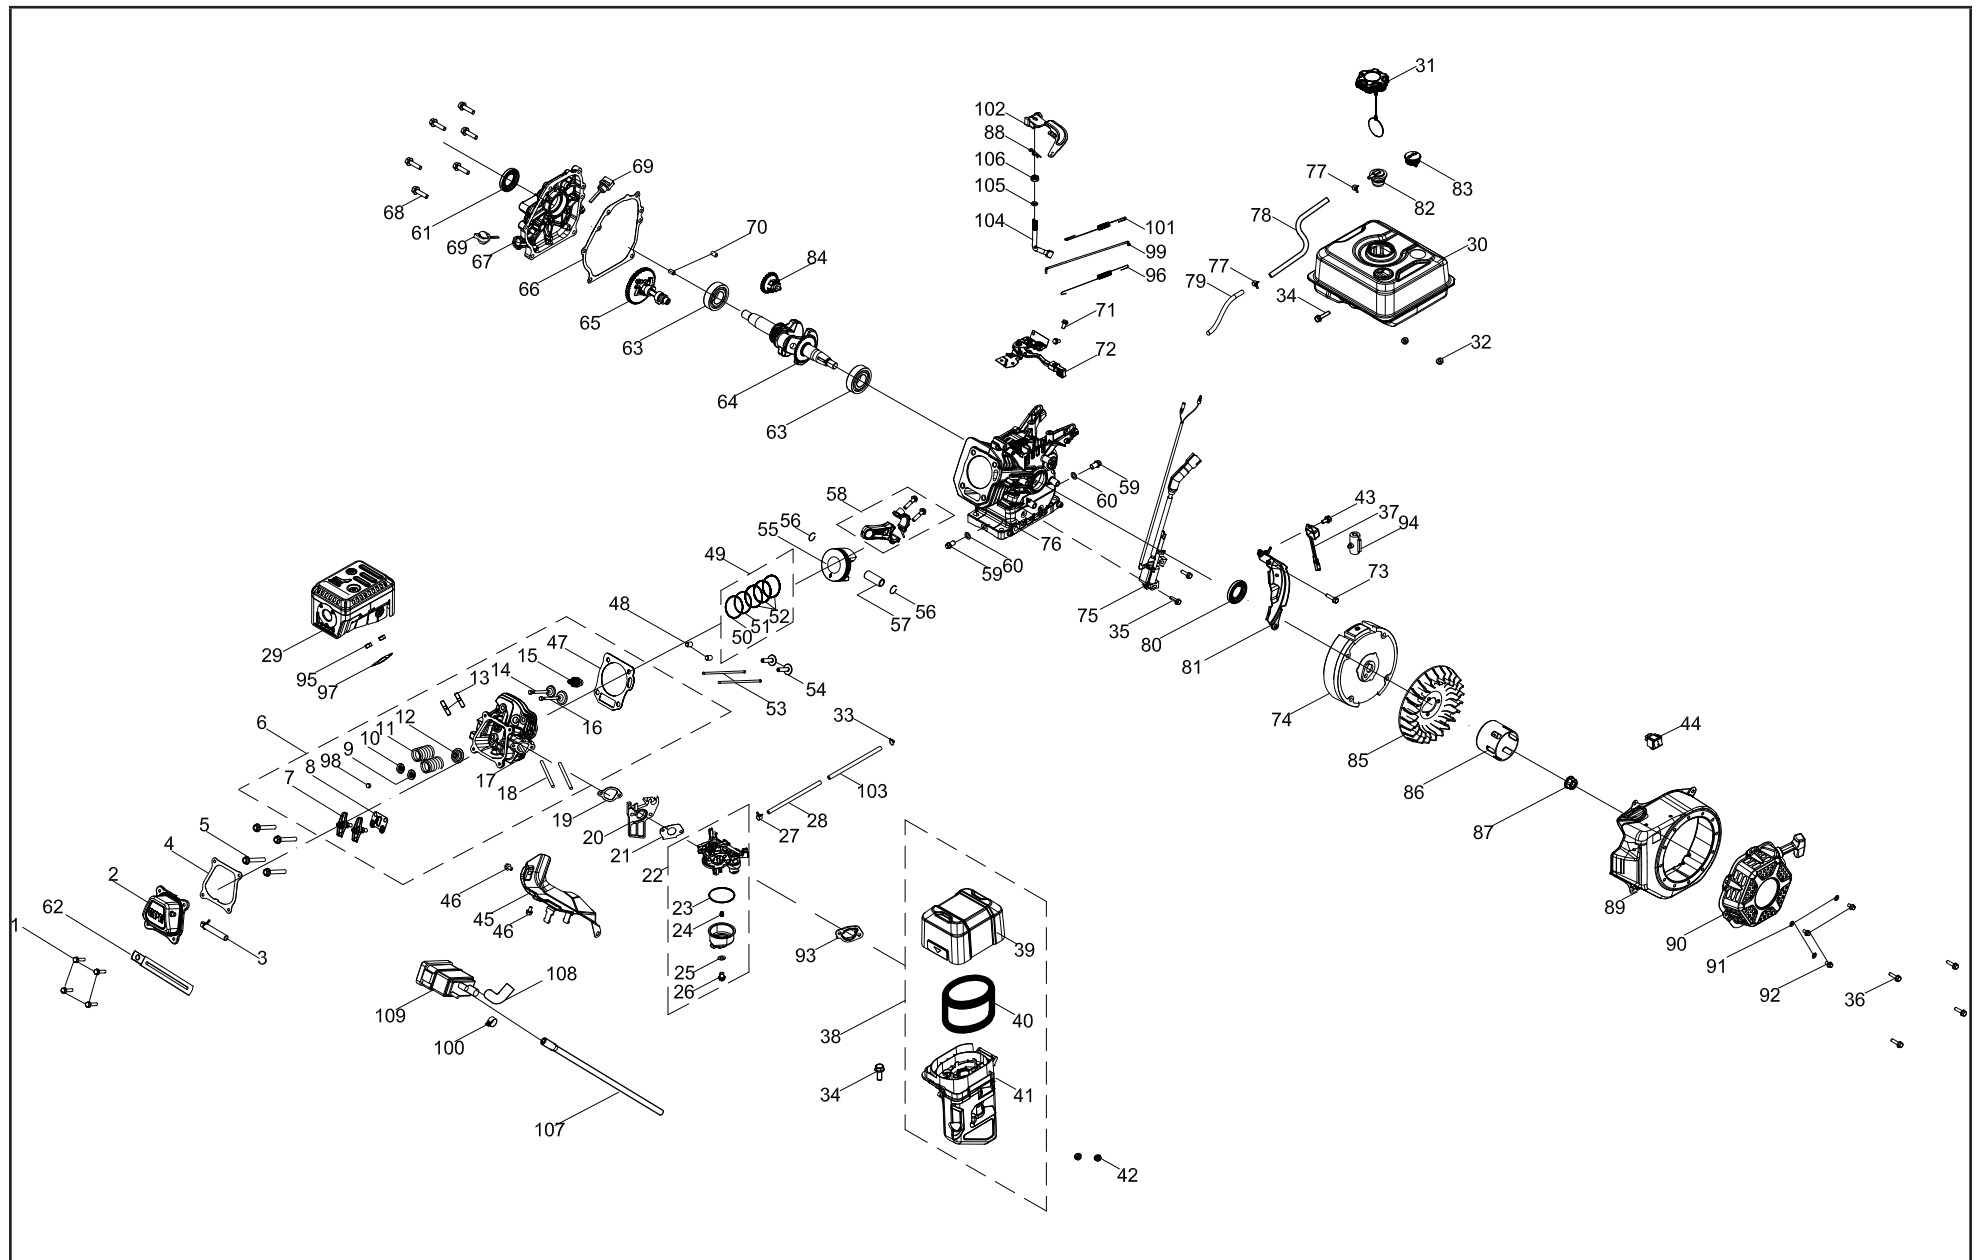

ENGINE PARTS DIAGRAM

ENGINE PARTS LIST

#	Part Number	Description	Qty.
1	100011264-0003	Flange Bolt M6 x 16, GB5789	4
2	100002335	Cylinder Head Cover(Cpe)	1
3	100002832	Breather Tube	1
4	100079562	Gasket, Cylinder Head Cover	1
5	100002463-0001	Flange Bolt M8 x 65	4
6	100746583	Cylinder Head Assembly	1
7	100004420	Rocker Arm	2
8	100050881	Guide Plate, Push Rod	1
9	100004580	Valve Spring Seat, Intake	1
10	100004585	Valve Spring Seat, Exhaust	1
11	100004564	Spring Valve	2
12	100004600	Oil Seal, Intake Valve	1
13	100010387	Stud Bolt M8 x 34	2
14	100057969	Exhaust Valve	1
15	100009378	Spark Plug F6RTC	1
16	100004522	Intake Valve	1
17	100002378	Cylinder Head	1
18	100733507	Stud Bolt M6 x 117	2
19	100078607	Gasket, Insulator	1
20	100005599	Insulator, Carburetor	1
21	100078606	Gasket, Carburetor	1
22	100758589-0001	Carburetor Assembly	1
23	100005717	O-Ring, Fuel Bowl	1
24	100005762	Main Jet Standard (#73)	1
	100005753	Main Jet Altitude 1000-3000m (#71)	/
25	100006037	Gasket, Fuel Bowl Mounting Bolt	1
26	100005725	Mounting Bolt, Fuel Bowl	1
27	100005149	Clamp Ø7.5	1
28	100063788	Fuel Tube, Ø4 x Ø8 x 157	1
29	100730893	Muffler	1

#	Part Number	Description	Qty.
30	100730667-0002	Fuel Tank Assembly	1
31	100730969	Fuel Tank Cap	1
32	100011452-0003	Flange Nut M6	2
33	100005137	Clamp	1
34	100011269-0003	Flange Bolt M6 x 28	2
35	100011268-0003	Flange Bolt M6 x 25	2
36	100011262-0003	Flange Bolt M6 x 14	4
37	100010040	Oil Sensor	1
38	100732678	Air Cleaner Assembly	1
39	100734201	Air Cleaner Cover	1
40	100746758	Air Cleaner Element	1
41	100734203	Air Cleaner Base	1
42	100011463-0004	Flange Nut M6, GB6177.1	2
43	100011261-0004	Flange Bolt M6 x 12	1
44	100733063-0001	Engine Switch	1
45	100071973	Air Guide, Lower	1
46	100011260-0005	Flange Bolt M6 x 10, GB5789	2
47	100732676	Gasket, Cylinder Head	1
48	100010558	Dowel Pin Ø10 x 16	2
49	100003245	Piston Ring Set	1
50	100003150	1st Piston Ring	1
51	100003191	2nd Piston Ring	1
52	100003283	Oil Ring	1
53	100077152	Push Rod	2
54	100004262	Lifter, Valve	2
55	100086253	Piston	1
56	100003221	Circlip, Wrist Pin	2
57	100003120	Wrist Pin	1
58	100003446	Connecting Rod Assembly	1
59	100010272	Drain Bolt, M10 x 1.25 x 15	2