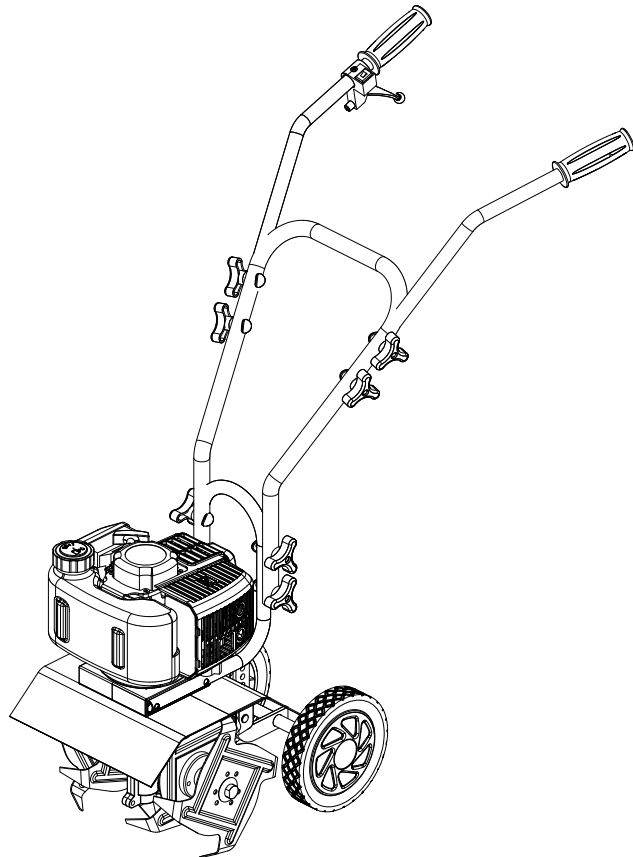

PARTS INFORMATION

CULTIVATOR

SERIAL NUMBER RANGE: ALL

To order replacement parts please visit:
shop.championpowerequipment.com
or call **1-877-338-0999**.