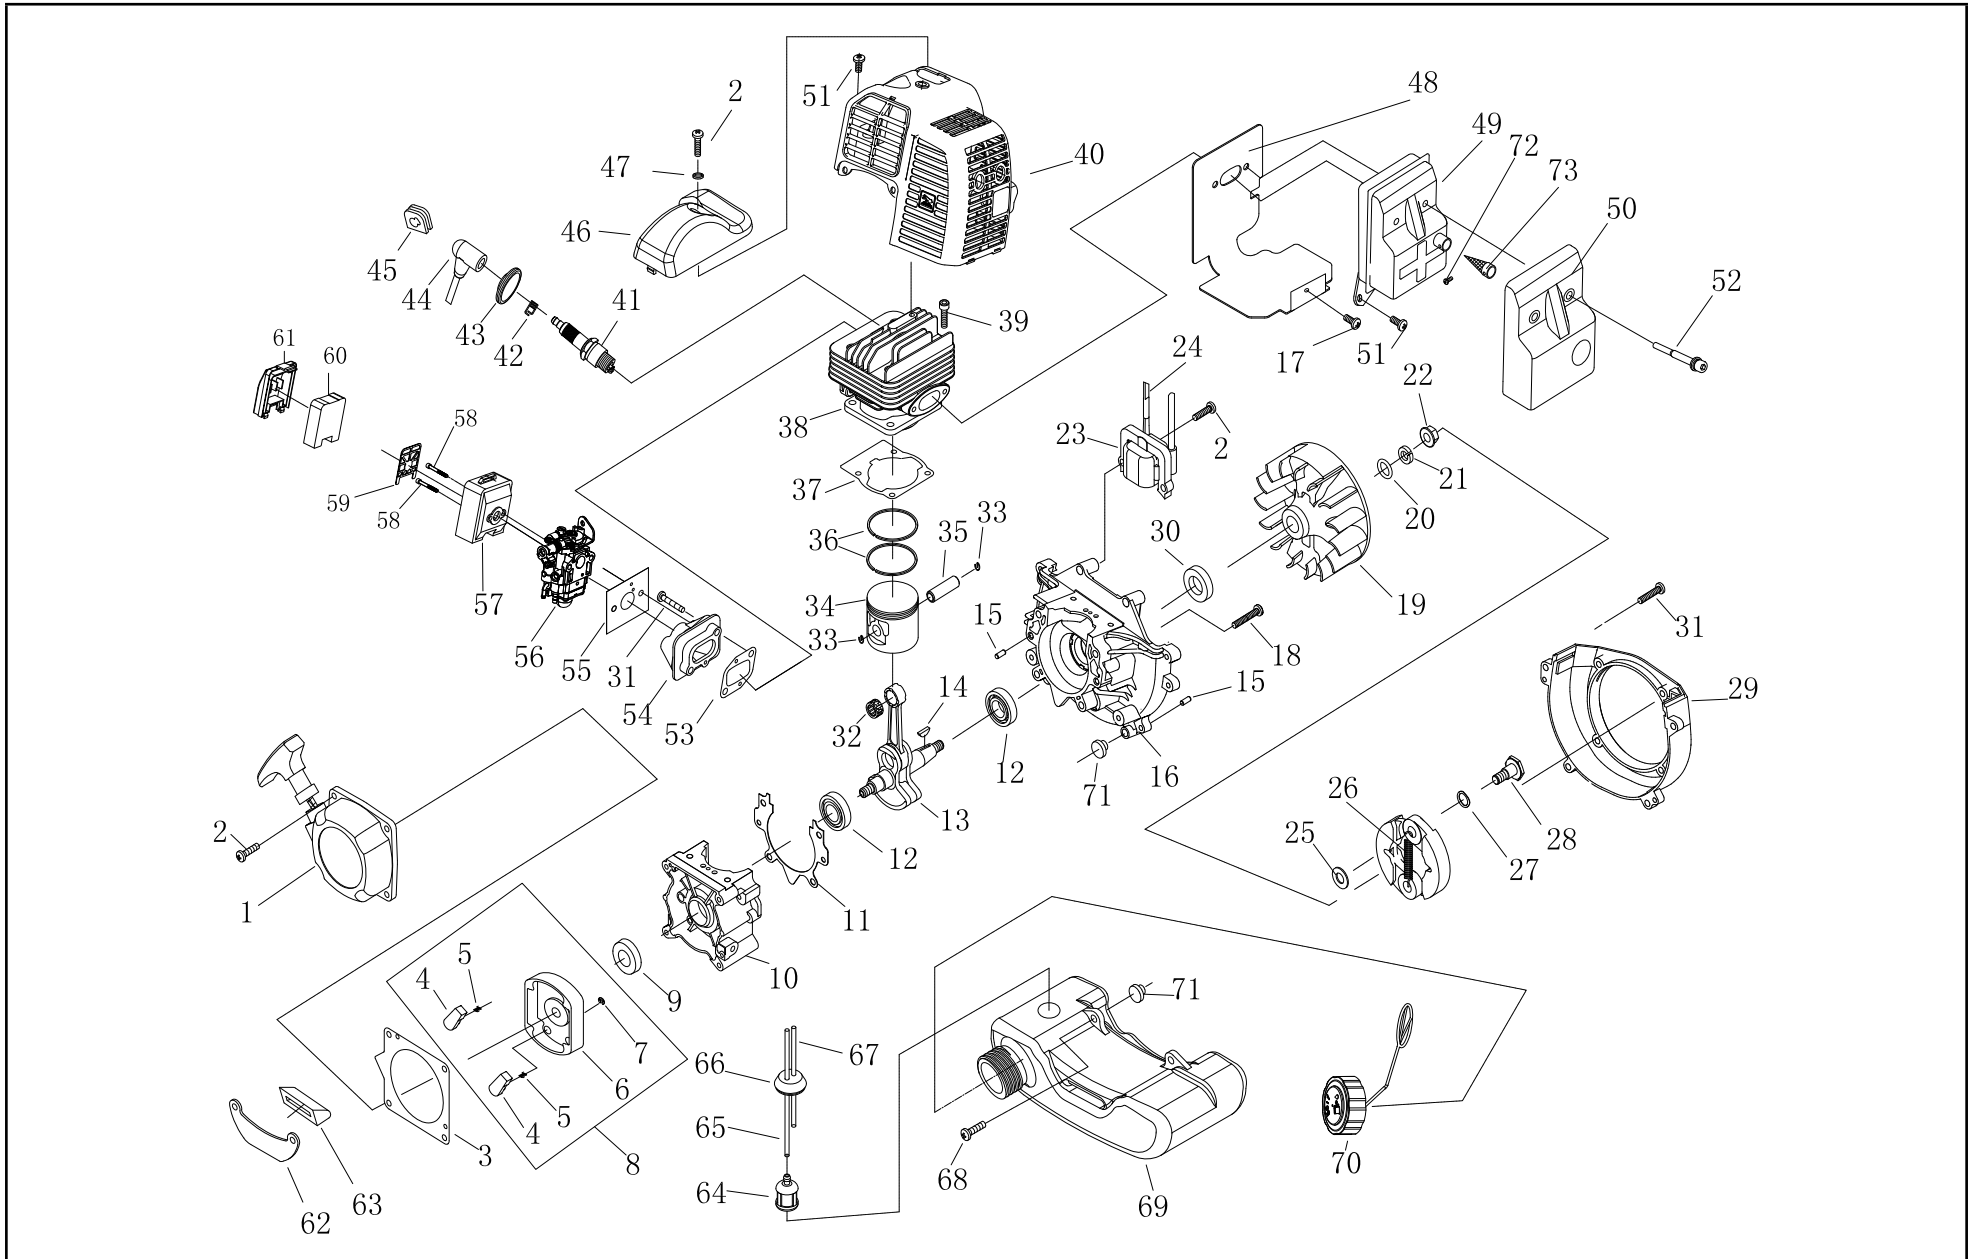

ENGINE DIAGRAM

ENGINE PARTS LIST

#	Part Number	Description	Qty.
1	2320106891	Starter Assembly	1
2	2310003892	Screw M5 x 20	7
3	2320008967	Gasket, Starter	1
4	2320034480	Start Claw	2
5	2320039918	Start Spring	2
6	2320039919	Start Reel	1
7	2310000177	Stop Ring 4	2
8	2320060040	Start Reel Assembly	1
9	2320088343	Oil seal	1
10	10302749	Crankcase, Rear	1
11	2320059733	Gasket, Crankcase	1
12	2310002694	Bearing 6202/P6	2
13	10200889	Crankshaft/Connecting Rod Assembly	1
14	2310000056	Key 3 x 5 x 13	1
15	2310000935	Pin 4h8 x 10	4
16	10302746	Crankcase, Front	1
17	2310003901	Screw M4 x 12	1
18	2310003904	Screw M5 x 30	4
19	2320106878	Fan, Engine	1
20	2310000769	Washer Ø8	1
21	2310003896	Lock Washer Ø8	1
22	2310003895	Nut M8	1
23	2320106879	Ignition Coil Component	1
24	2320073280	Cord Component	1
25	2320008369	Flat Washer B	2
26	2320065833	Expander	1
27	2320049788	Wave Spring Washer	2
28	2320028659	Screw Pin	2
29	10302822	Fan Cover	1
30	2320001284	Oil seal	1

#	Part Number	Description	Qty.
31	2310003893	Screw M5 x 25	6
32	2320029199	Bearing, Connecting Rod	1
33	2320027110	Circlip, Piston Pin	2
34	2320050831	Piston	1
35	2320008661	Piston Pin	1
36	2320048282	Piston Ring Assembly	2
37	2320050467	Gasket, Cylinder	1
38	10301805	Cylinder	1
39	2310003898	Screw M5 x 20	4
40	2320121536	Guide Cover Assembly	1
41	2320007046	Spark Plug, L8RTC	1
42	2320007063	Spring, Spark Plug	1
43	2320106881	Spark Plug Cap	1
44	2320106870	Cap	1
45	2320094566	Plug	1
46	2320090288	Top Cover	1
47	2320028123	Insulation Gasket	1
48	2320106496	Gasket, Muffler	1
49	2320127219	Muffler Assembly	1
50	2320036825	Cover, Muffler	1
51	2310003894	Screw M5 x 12	2
52	2310003888	Screw M6 x 60-12.9	2
53	2320008715	Gasket, Admitting Pipe	1
54	2320056326	Admitting Pipe	1
55	2320008636	Gasket, Carburetor	1
56	2320121674	Carburetor Assembly	1
57	2320106893	Air Cleaner Housing	1
58	2310003903	Screw M5 x 50	2
59	2320090969	Plate, Filter	1
60	2320086676	Filter	1