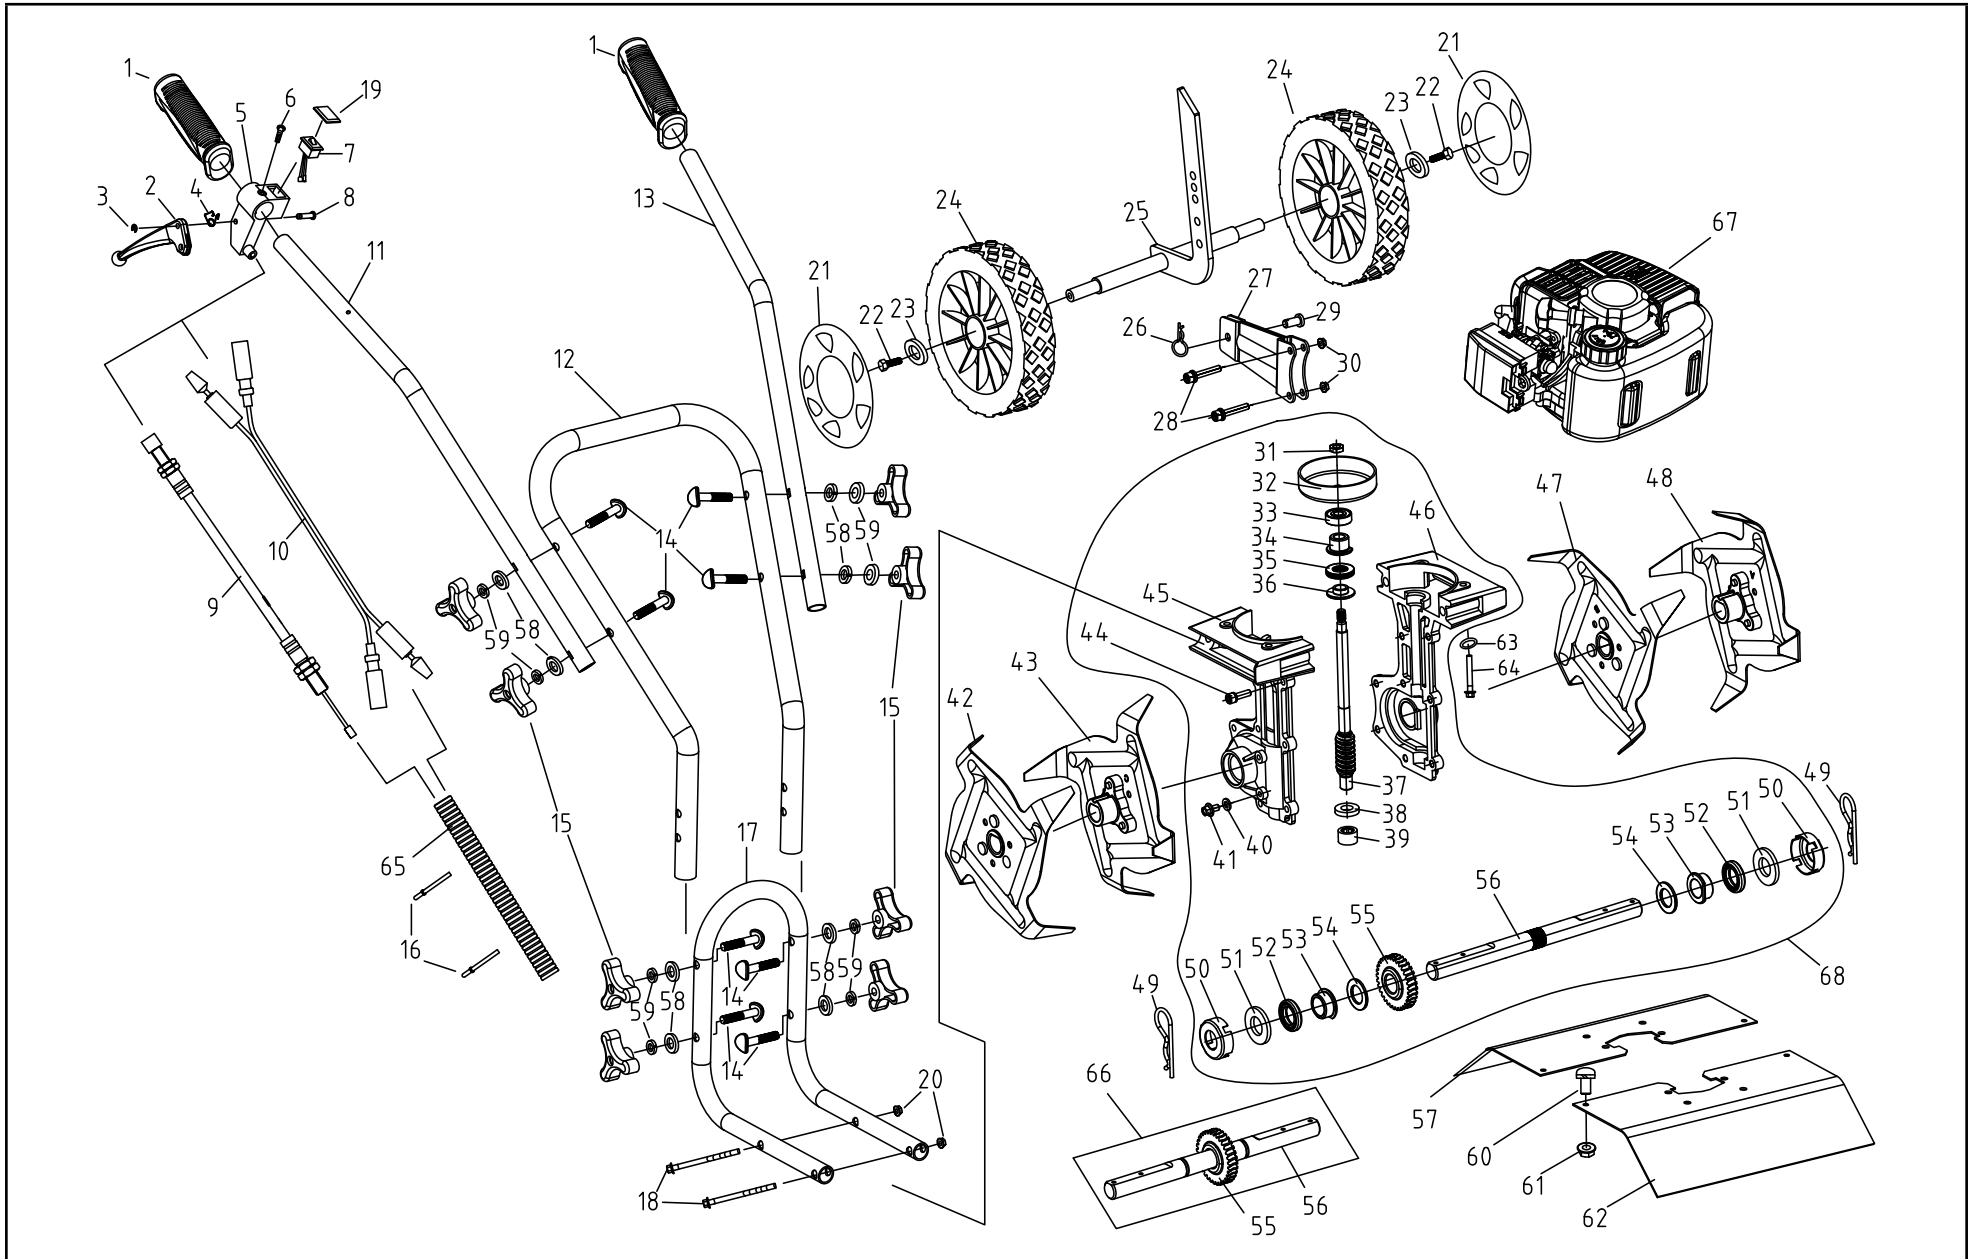

TABLE OF CONTENTS

Cultivator Diagram	3
Cultivator Parts List	4
Engine Diagram	6
Engine Parts List	7

CULTIVATOR DIAGRAM

CULTIVATOR PARTS LIST

#	Part Number	Description	Qty.
1	2320091377	Cover, Handle	2
2	2320091338	Throttle Lever	1
3	2320090975	Circlip Ø3.5	1
4	2320104231	Torsional spring	1
5	2320091337	Throttle Bracket	1
6	2310003906	Screw ST4.8 x 19	1
7	2320123806	Switch Assembly	1
8	2320104230	Pin	1
9	2320106894	Throttle Cable Assembly	1
10	2320090287	Connector Wire	1
11	2320090565	Right Handle	1
12	2320090564	Middle Handle	1
13	2320090561	Left Handle	1
14	2320090988	Curved-Head Bolt M8 x 45	8
15	2320091339	Knob nut M8	8
16	2310001734	Tie Strap	5
17	2320090563	Lower Handle	1
18	2310003907	Bolt M8 x 150	2
19	2320059838	Switch Cover	1
20	2310003908	Lock Nut M8, Flange	2
21	2320121537	Wheel Cup	2
22	2310003909	Bolt M6 x 12	2
23	2310003910	Washer Ø6	2
24	2320090292	Wheel Assembly	2
25	2320106908	Axle Assembly	1
26	2320090995	R clip Ø3	1
27	2320090568	Bracket Assembly	1
28	2310004441	Bolt M6 x 35	2
29	2320106895	Clevis Pin 8 x 18	1
30	2310003920	Lock Nut M6, Flange	2

#	Part Number	Description	Qty.
60	2310004876	Bolt M5 x 16 GB / T9074.13	2
61	2310004025	Lock Nut M5	2
62	2320121539	Fender Guard 2, Yellow	1
63	2310000106	Lock Washer Ø6	4
64	2310003912	Bolt M6 x 40	4
65	2320092108	Housing, Throttle Cable & Connector Wire	1
66	19002144	Combined Shaft	1
67	80308228	Engine	1
68	19002085	Transmission Assembly	1