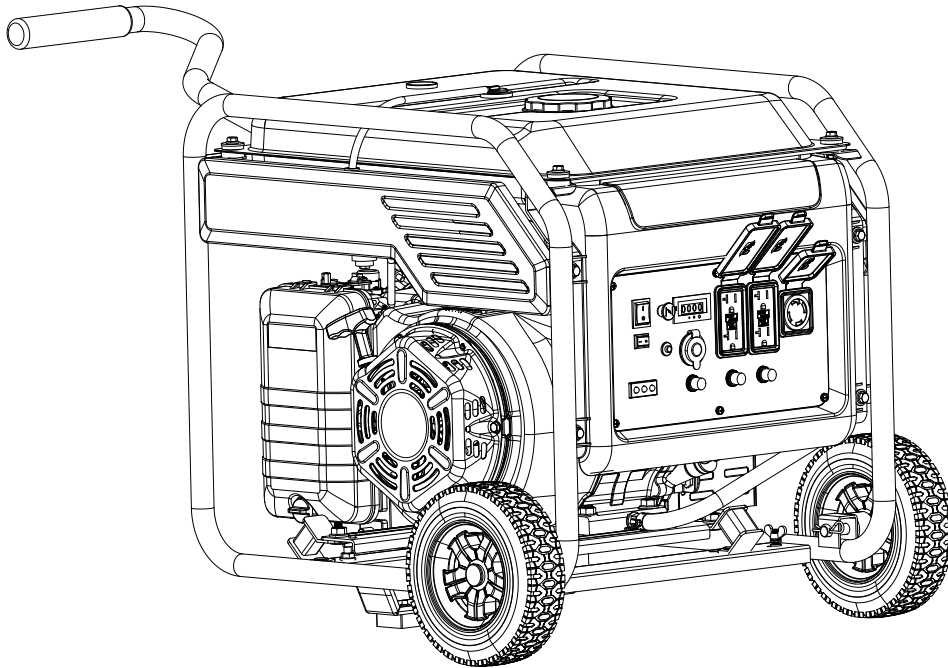

PARTS INFORMATION

6250W OPEN FRAME INVERTER

SERIAL NUMBER RANGE: AFTER 21MAR0300060

To order replacement parts please visit:
shop.championpowerequipment.com
or call **1-877-338-0999**.