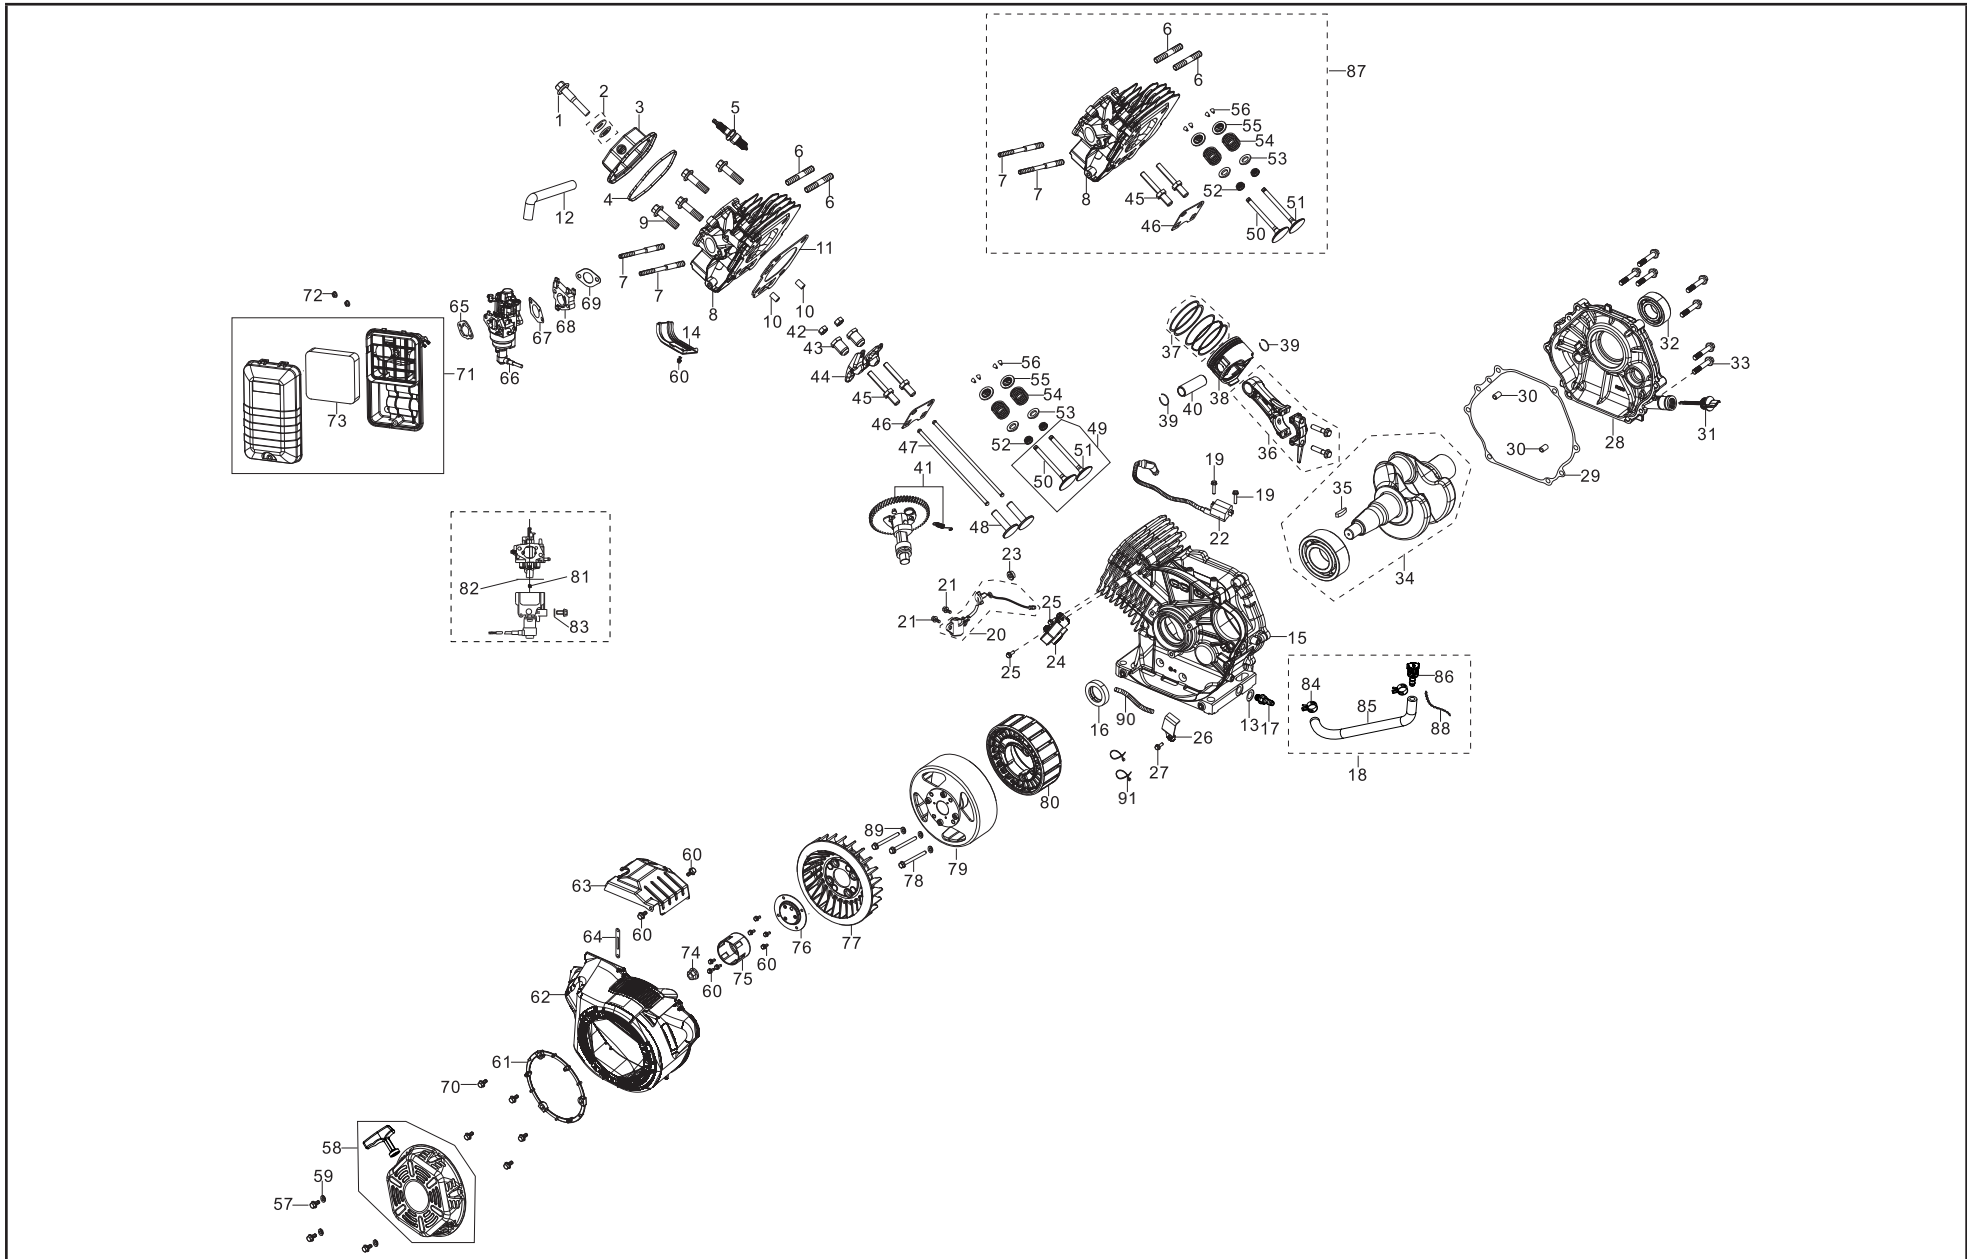

#	Part Number	Description	Qty.
57	54110-Y9X0310-H700	Handle, Ø28 x 1.2	1
58	54101-Y990110-0000	Handle Sheath, Ø28 x 150	1
59	CMP-SBG-5500	Handle Assembly	1
60	90583-YGK0110-03A0	R Pin	1
61	90001-0630-03	Hexagon Flange Bolt, M6 x 30, Black Zinc	4
62	54113HY9X0110-H700	Handle Tube Connecting Seat	1
63	90504-Y9X0110-0300	Pin Shaft, Ø8 x 45, Black Zinc	1
64	51008-Y2D0210-0000	Shock Absorption Pole	1
65	90501-Y2C0110-0300	Pin, Black Zinc	2
66	44020-Y9X0110-0300	Roll Pin, Ø16 x 98, Black Zinc	2
67	44110-Y9X0110-L400	8in. Wheel, Yellow	2
68	51016-Y9X0110-H7A0	Support Leg	1
69	51014HY9X0110-0000	Vibration Mount, Support Leg, 15 mm	2
70	90305-0800-33	Hexagon Flange Nut, M8, Black Zinc	2
71	90684-Z010310-0000	Clip, 130 mm	2
72	31234-YBE0110-0000	8Amp Circuit Breaker, Push Botton, 125/250V	1
73	35160-Y0G0110-0000	Switch Assembly, 6A/250V	1
74	35619-Y110110-0000	Automotive, 12 VDC	1
75	30700-YBE0110-0000	Ignitor	1
76	35160-Y450110-0000	Switch Assembly, 16A/250V	1
77	16080-YB30110-0000	Choke Cable Assembly	1
78	35632-Y9X0310-0000	Intelligauge, VFT-3	1
79	35614-Y9X0110-0000	GFCI 5-20R Receptacle, 125V/20A	2
80	35654-YGK0910-0000	Receptacle Cover, GFCI 5-20R	2
81	35614-Y090110-0000	L14-30R Receptacle, 125V/250V/30A	1
82	35654-YGK0610-0000	Receptacle Cover, L14-30R	1
83	31234-YBE0210-0000	20Amp Circuit Breaker, Push Botton	2
84	35646-Y2V0110-0000	Reset Button, AC250V/0.5A	1
85	R300MI000F0B-CMP03	Engine, 301cc	1
86	93106HY020210-00A0	Flexible Oil Funnel	1

#	Part Number	Description	Qty.
87	35613-YBE0110-0000	USB Adapter	1
	S/N≤21APR0100674		
	35613-YBE0210-0000		
	S/N>21APR0100674		
88	93041-YBE0110-0000	Battery Charger Cables, 2m	1
89	90001-0610-03	Bolt, M6 x10, Black Zinc	2
90	35621-YBE0210-0000	Rectifier	1
91	90005-0510-01	Hexagon Flange Bolt, M5 x 10, White Zinc	2
92	18213-Z800310-0000	Shield, Muffler Exhaust Pipe	1
93	18250-Y9X0110-0000	Spark Arrestor	1
94	90722-Y2D0110-0000	End Plug	1
95	90697-Y9X0110-0000	Corrugated Pipe, Ø40 x 250	1
96	93097-Y9X0110-0000	Insulator Plate, 85 x 60	1
97	90303-0600-33	Hexagon Flange Nut, M8, Black Zinc	1
98	90001-0610-01A0	Hexagon Flange Bolt, M6 x 10, White Zinc	1
99	35660-YBE0510-0000	Wire Harness, Control Panel	1
100	35650-YBE0510-H700	Control Panel	1

ENGINE PARTS DIAGRAM