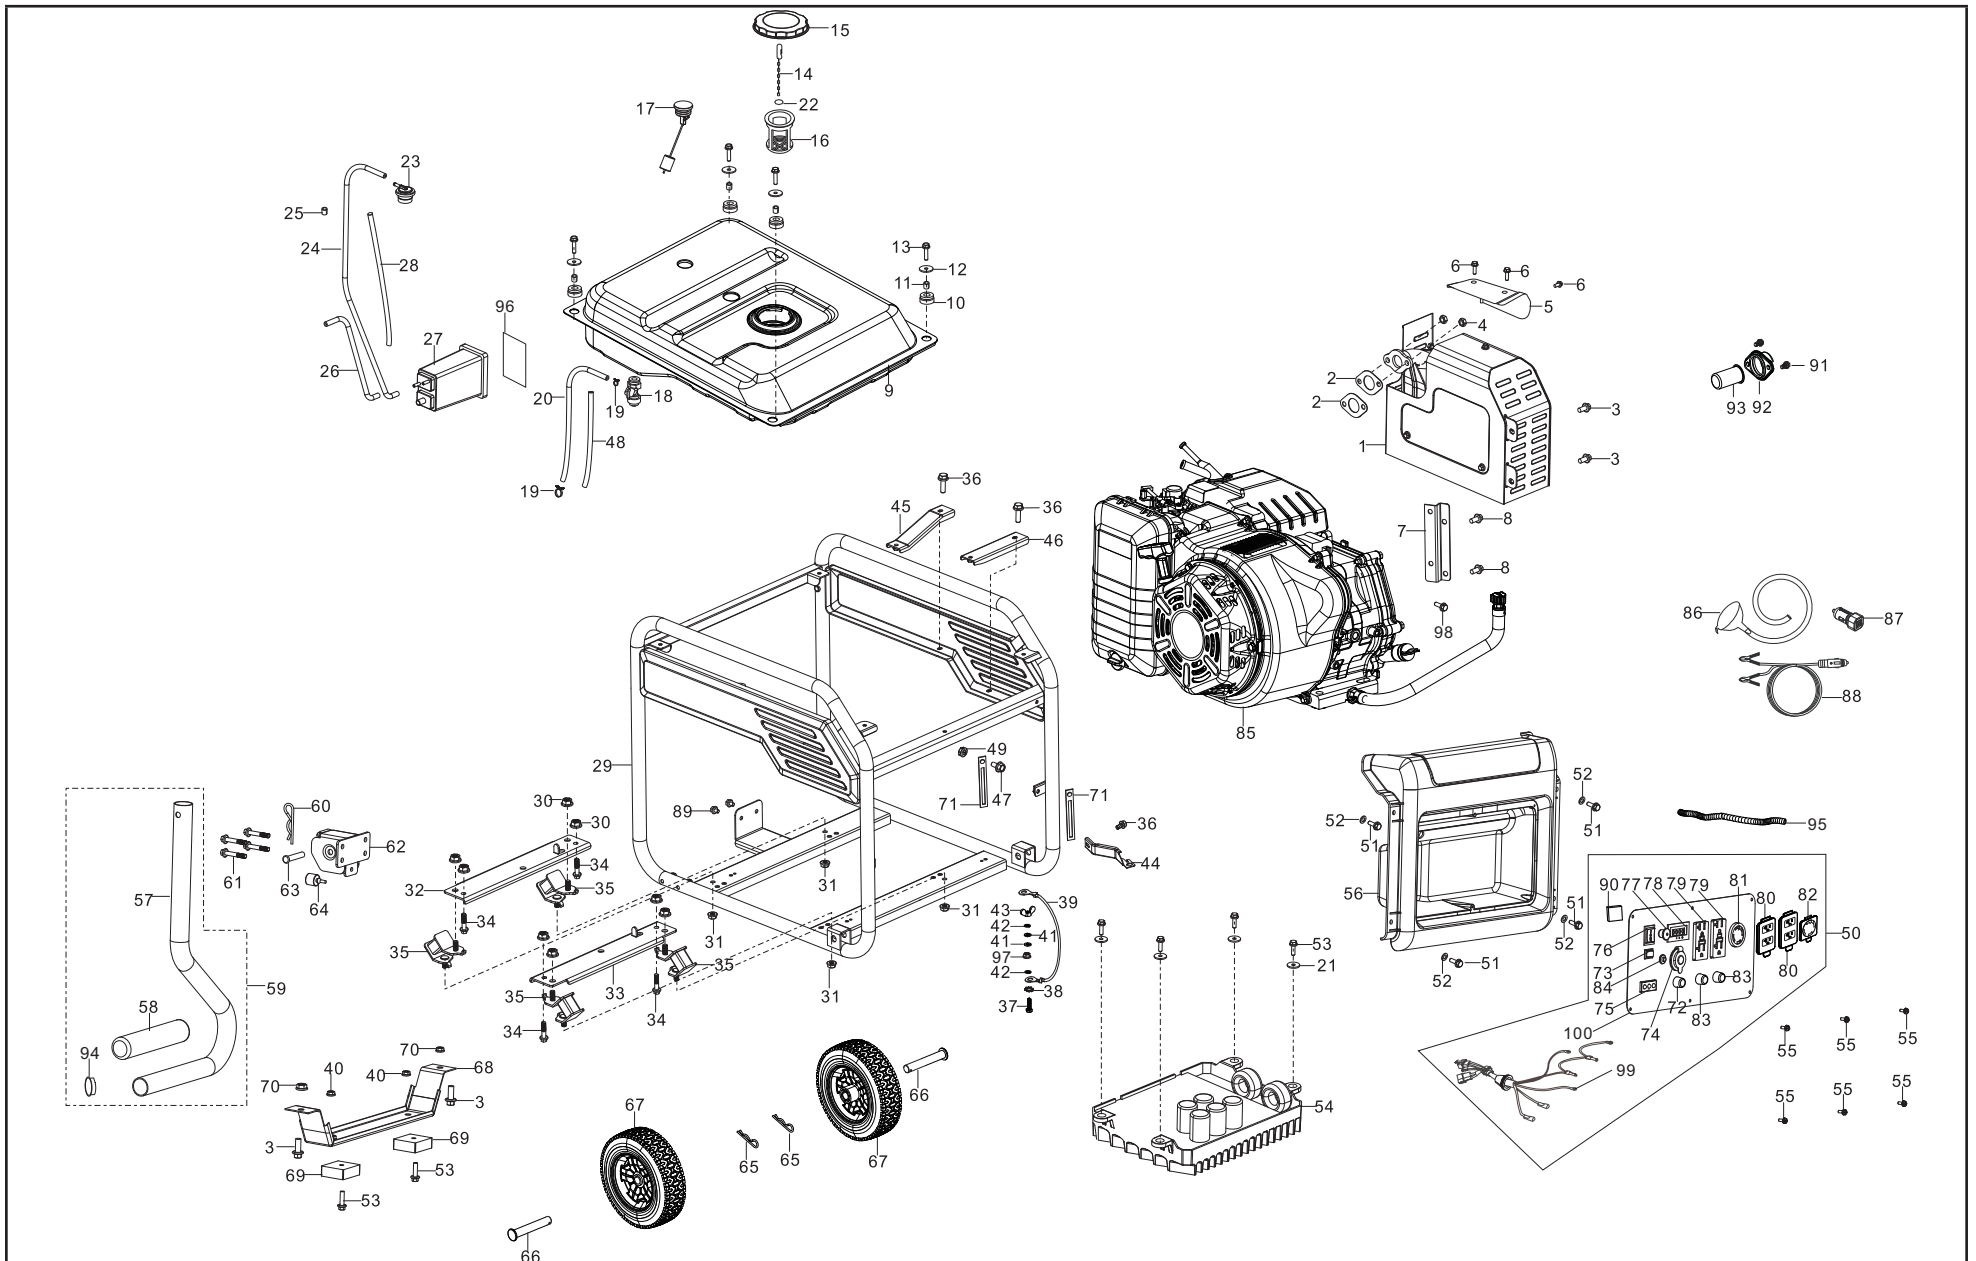

TABLE OF CONTENTS

Generator Parts Diagram	3
Generator Parts List.....	4
Engine Parts Diagram	6
Engine Parts List.....	7
Wiring Diagram	9

GENERATOR PARTS DIAGRAM

GENERATOR PARTS LIST

#	Part Number	Description	Qty.
1	18100-Y9X0310-H7A0	Muffler Assembly	1
2	18001-Z080110-00A0	Exhaust Outlet Gasket	2
3	90001-0816-03	Hexagon Flange Bolt, M8 x 16, Black Zinc	4
4	90303-0800-33	Hexagon Flange Nut, M8, Black Zinc	2
5	18013-Y9X0120-H7A0	Muffler Shield	1
6	90022-0612-03	Hexagon Flange Bolt, M6 x 12, Black Zinc	3
7	18030-YA40110-H700	Muffler Bracket	1
8	90005-0816-03	Hexagon Flange Bolt, M8 x 16	2
9	16620-Y9X0111-L400	Fuel Tank,16L	1
10	16601-Y020120-0000	Fuel Tank Rubber Sleeve	4
11	90683-Y020110-0000	Bushing, Ø8.7 x 12.2, White Zinc	4
12	90408-Y020110-0000	Flat Washer, Ø6, Black Zinc	4
13	90007-0625-A3	Hexagon Flange Bolt, M6 x 25, Black Zinc	4
14	16744-Y730110-00A0	Chain, Fuel Tank Cap	1
15	16730-Y020610-H7A0	Fuel Tank Cap	1
16	16652-Y020120-00A0	Fuel Filter	1
17	37200-Y2V0110-00A0	Fuel Gauge	1
18	16750-YA40211-0000	Fuel Valve Assembly	1
19	90685-D080-0EA0	Clamp, Ø8 x 7 x 0.6	2
20	90686-Z080610-00M2	Fuel Tube, Ø4.5 x Ø8.5 x 195	1
21	90408-Y990210-0000	Flat Washer, Ø22 x 6.3 x 2	4
22	16658-Y730110-0000	Clip, Ø0.8 x Ø10, Chain	1
23	15150-Y1Z0110-00A0	One Way Valve	1
24	16804-Y9X0310-0000	Connection Tube, Carbon Canister, Ø4.5 x Ø8.5 x 800	1
25	90698-Y1Z0110-0000	Protective Rubber Sleeve, Ø8.5	1
26	16805-Y9X0110-0000	Connection Tube, Air Cleaner, Ø4.5-6.5 x Ø8.5-10.5 x 230	1
27	16801-Y9K0111-00A0	Carbon Canister, 320cc	1
28	30431-Y9X0110-0000	Rubber Sleeve, Ø9.5 x Ø11 x 300	1
29	51100-YBE0111-H700	Frame Assembly, Ø25 x 1.2, 580 x 485 x 510	1