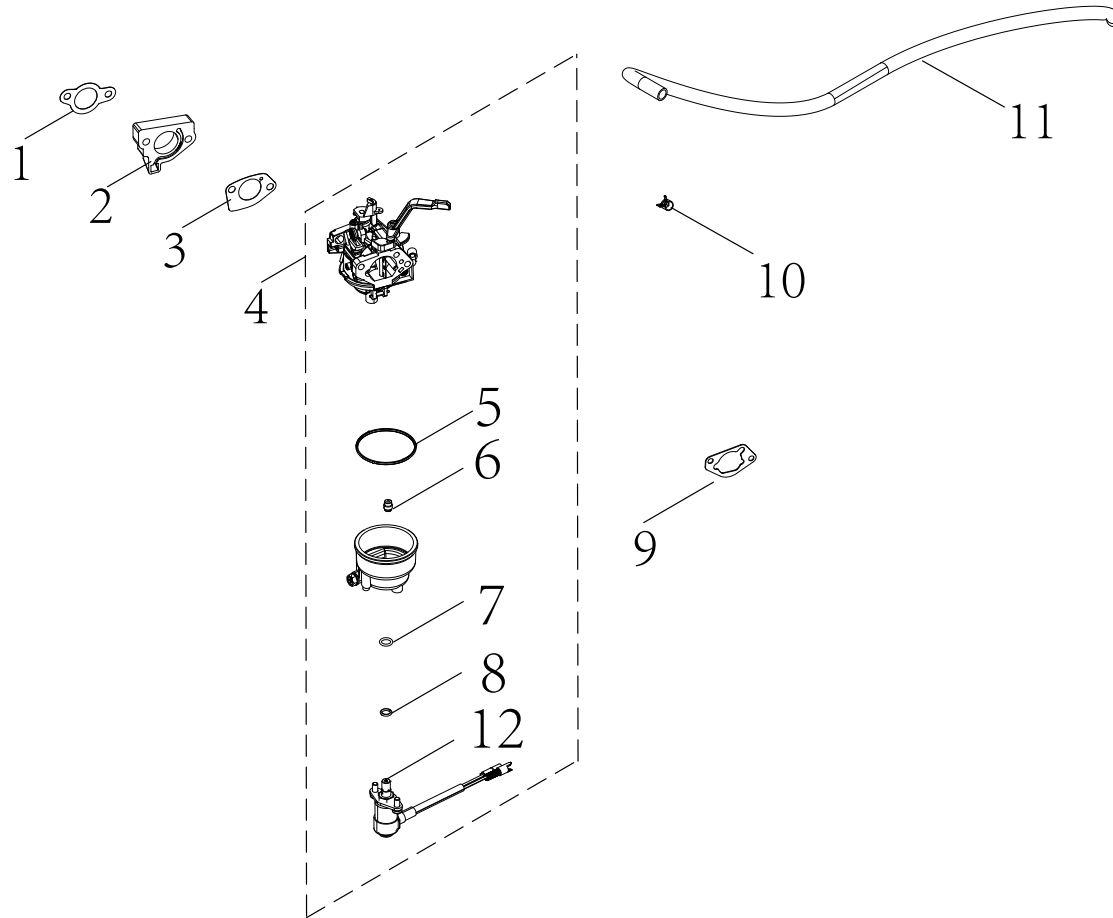

CYLINDER HEAD PARTS DIAGRAM

Figure C

CYLINDER HEAD PARTS LIST

#	Part Number	Description	Qty.
1	100149155	Rocker Arm Assembly	2
2	100748373	Guide Plate, Push Rod	1
3	100004589	Retainer, Valve	2
4	100004576	Valve Collet	4
5	100004516	Valve Spring Seat, Upper	2
6	100067633	Spring, Valve	2
7	100004602	Oil Seal, Intake Valve	1
8	100004575	Valve Spring Seat, Lower	2
9	100010389	Stud Bolt M8 x 35	2
10	100009378	Spark Plug F6RTC	1
11	100719490	Exhaust Valve	1
12	100715291	Cylinder Head	1
13	100010364	Stud Bolt M6-8 x 104	2
14	100719491	Intake Valve	1
15	100150209	Gasket, Cylinder Head	1

CARBURETOR PARTS DIAGRAM

Figure D

CARBURETOR PARTS LIST

#	Part Number	Description	Qty.
1	100076230	Gasket, Insulator	1
2	100005618	Insulator, Carburetor	1
3	100076228	Gasket, Carburetor	1
4	100755012	Carburetor Assembly	1
5	100005720	Fuel Bowl O-Ring	1
6	100071140	Main Jet Standard (108)	1
	100125808	Main Jet Altitude 1000-3000m (106)	/
7	100130186	O-Ring, Solenoid Valve Base	1
8	100130185	O-Ring, Solenoid Valve	1
9	100076229	Gasket, Air Filter Base	1
10	100005138	Clamp Ø9.5 x 8	1
11	100747342	Fuel Tube, Ø4 x Ø10 x 465	1
12	100718072	Solenoid Valve	1