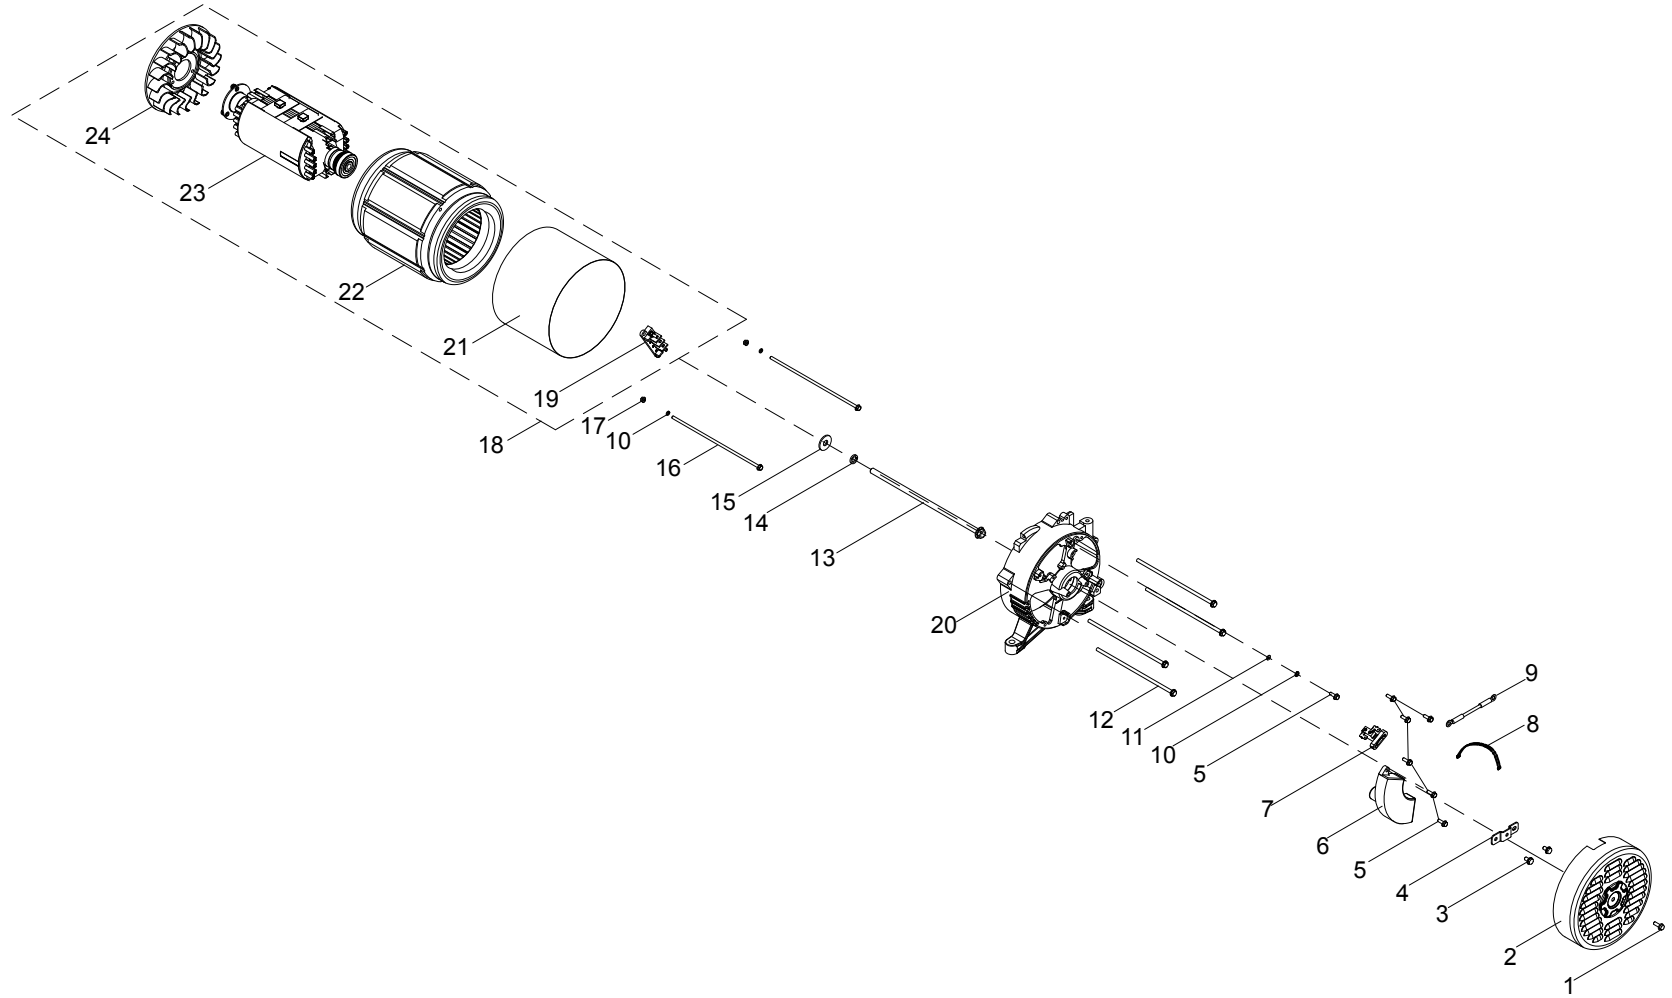

CYLINDER HEAD PARTS DIAGRAM

Figure C

CYLINDER HEAD PARTS LIST

#	Part Number	Description	Qty.
1	100149155	Rocker Arm Assembly	2
2	100748373	Guide Plate, Push Rod	1
3	100004589	Retainer, Valve	2
4	100004576	Valve Collet	4
5	100004516	Valve Spring Seat, Upper	2
6	100067633	Spring, Valve	2
7	100004602	Oil Seal, Intake Valve	1
8	100004575	Valve Spring Seat, Lower	2
9	100010389	Stud Bolt M8 x 35	2
10	100009378	Spark Plug F6RTC	1
11	100719490	Exhaust Valve	1
12	100715291	Cylinder Head	1
13	100010364	Stud Bolt M6-8 x 104	2
14	100719491	Intake Valve	1
15	100150209	Gasket, Cylinder Head	1

ALTERNATOR PARTS DIAGRAM

Figure E

ALTERNATOR PARTS LIST

#	Part Number	Description	Qty.
1	100011570-0007	Big Flange Bolt M6 x 12	1
2	100018662-0001	Generator End Cover, Yellow	1
3	100011250-0002	Flange Bolt M5 x 14	2
4	100020167	Support, End Cover	1
5	100011252-0001	Flange Bolt M5 x 18	7
6	100749191	AVR	1
7	100018595	Carbon Brush Assembly	1
8	100000563	Cable Ties, L=85 mm	1
9	100746230	Grounding Wire 1	1
10	100010885-0004	Spring Washer Ø5	3
11	100010919-0002	Flat Washer Ø5	1
12	100011305-0001	Flange Bolt M6 x 200	4
13	100011400-0001	Flange Bolt M10 x 1.25 x 285	1
14	100010888-0002	Spring Washer Ø10	1
15	100010905-0001	Washer Ø10	1
16	100011414-0001	Flange Bolt M5 x 229	2
17	100011419-0001	Flange Nut M5	2
18	100754858	Alternator Assembly, Al, Ø204 x 160 mm	1
19	100018701	Terminal Block	1
20	100725617	End Housing	1
21	100758479	Stator Cover, 152.5 mm	1
22	100758474	Stator Assembly, Al, Ø204 x 160mm	1
23	100758475	Rotor Assembly, Al, Ø119 x 160 mm	1
24	100007025	Cooling Fan	1