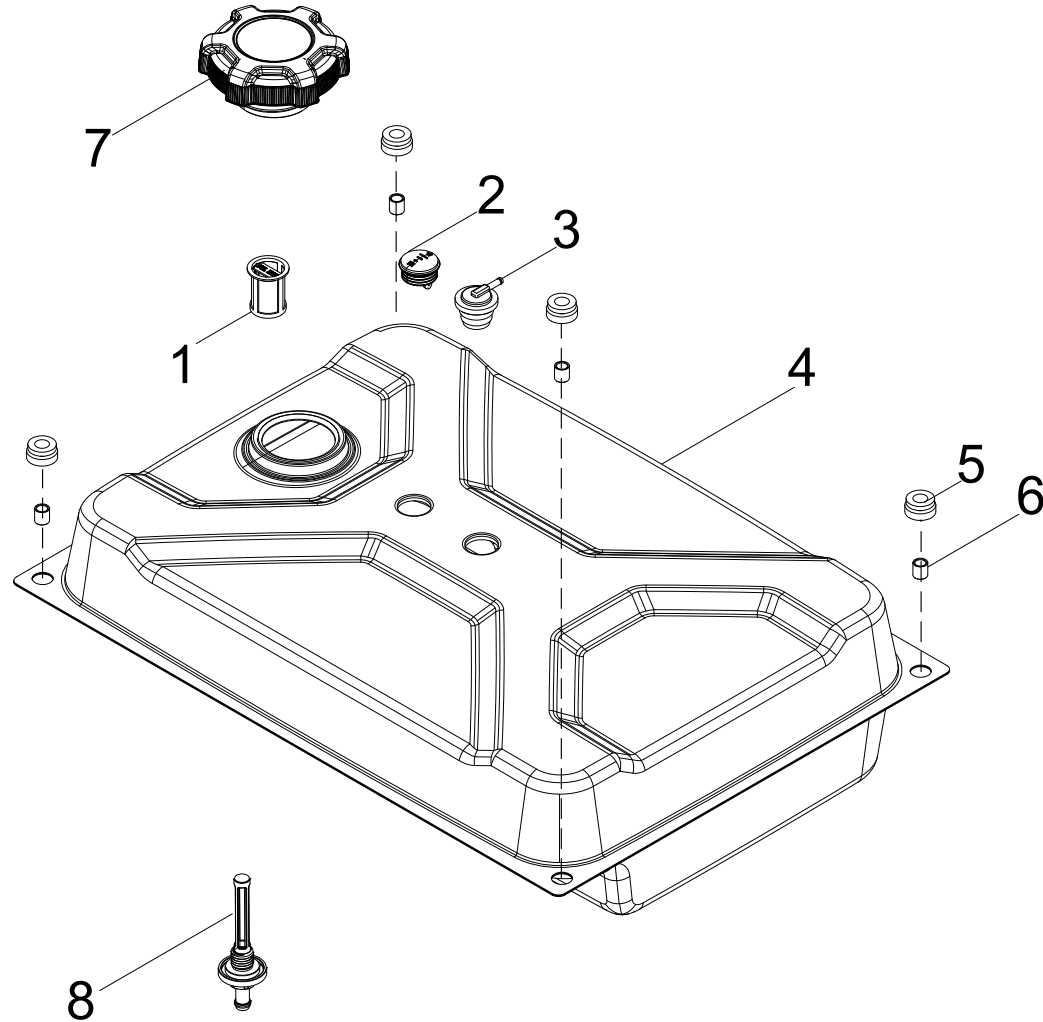

FUEL TANK PARTS DIAGRAM

Figure F

FUEL TANK PARTS LIST

#	Part Number	Description	Qty.
1	100098838	Fuel Filter Assembly	1
2	100714393	Fuel Gauge	1
3	100008968	Reversal Valve	1
4	100714399-0001	Fuel Tank, 29.1L, Yellow	1
5	100032369	Vibration Mounting, Fuel Tank	4
6	100021118	Bushing, Ø12 x Ø9 x 13	4
7	100142004	Fuel Tank Cap	1
8	100714546	Fuel Tank Nipple	1