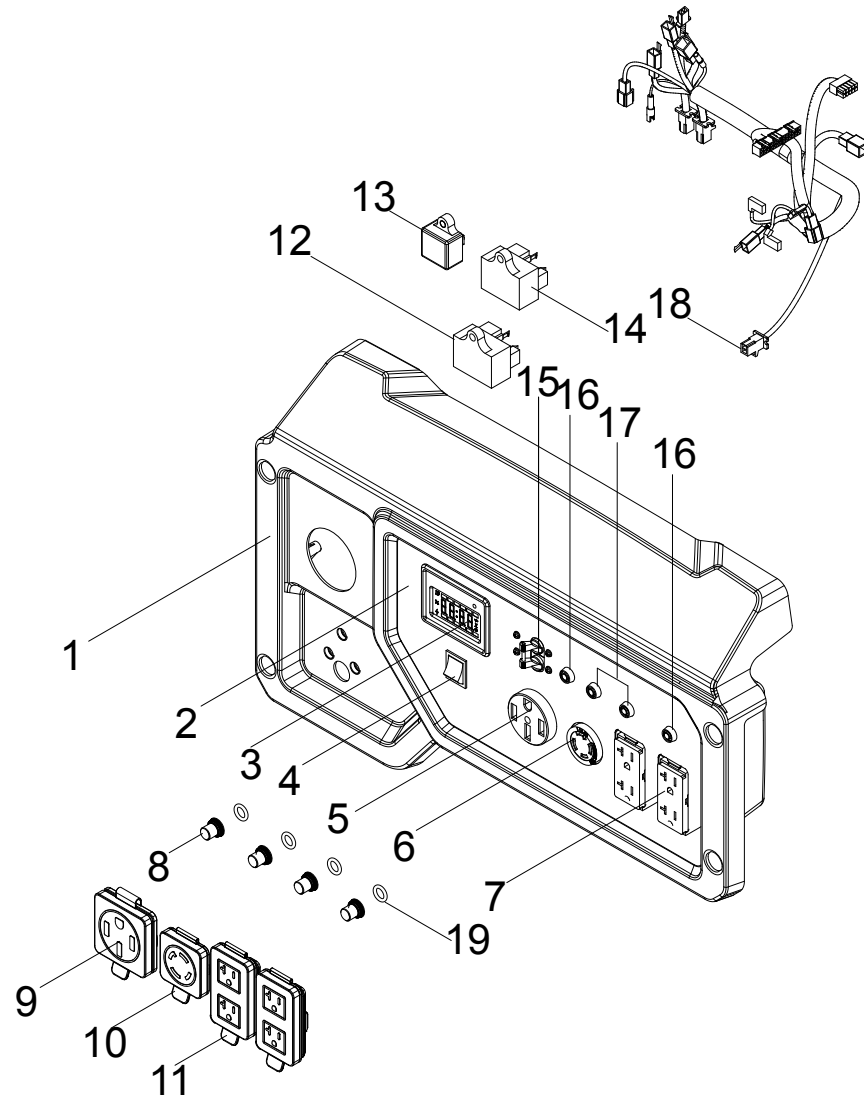

CONTROL PANEL PARTS DIAGRAM

Figure G

CONTROL PANEL PARTS LIST

#	Part Number	Description	Qty.
1	100160006	Control Panel Housing	1
2	100726127	Control Panel	1
3	100716952	Intelligauge, INT1BOF	1
4	100714233	Switch, Red, Engine	1
5	100087040	Receptacle 14-50R	1
6	100020021	Receptacle L14-30R	1
7	100052461-0001	Receptacle 5-20R, GFCI Duplex	2
8	100120180	Breaker Cover	4
9	100731570	Receptacle Cover, 14-50R	1
10	100731571	Receptacle Cover, L14-30R	1
11	100731574	Receptacle Cover, 5-20R, Duplex	2
12	100713001	Controller Moudle, Solenoid Valve	1
13	100724627	Charger	1
14	100728387	OVF Moudle	1
15	100726114	38 Amp Circuit Breaker, Flip Pole	1
16	100019751	30Amp Circuit Breaker, Push Button	2
17	100019754	20Amp Circuit Breaker, Push Button	2
18	100758990	Wire Harness Assembly	1
19	100031552	O-Ring	4

FRAME ASSEMBLY PARTS DIAGRAM

Figure H

FRAME ASSEMBLY PARTS LIST

#	Part Number	Description	Qty.
1	100726120-0001	Frame	1
2	100031984	Vibration Mount 2	2
3	100068992	Vibration Mount 1	2
4	100011453-0003	Lock Nut M8, Flange	4
5	100712243-0001	Cover, Wheel, Yellow	2
6	100011064-0001	Roll Pin Ø16 x 100	2
7	100163346-0001	9.5 In. Wheel, Yellow	2
8	100023414-0002	R-pin	2
9	100011456-0003	Flange Nut M10 x 1.25	4
10	100732431	Heat Shield	1
11	100009075	Rubber Damper	1
12	100011381-0002	Flange Bolt M10 x 1.25 x 40	4
13	100095857-0005	Flange Bolt M4 x 18	2
14	100011047-0003	Roll Pin Ø8 x 40	2
15	100714685-0001	R-pin, R5	2
16	100078853	Damping Pad, Handle	2
17	100759681-0001	Handle	1
18	100711157	Grip, Handle	1
19	100011330-0001	Flange Bolt M8 x 48	4
20	100163347-0001	Support Leg Assembly	2
21	100011452-0003	Lock Nut M6, Flange	2
22	100711874-0001	Support Leg	2
23	100068623-0001	Stop Block	2
24	100058956	Vibration Mount, Support Leg	2
25	100011266-0004	Flange Bolt M6 x 20	2
26	100011453-0002	Flange Nut M8, GB6177.1	4
27	100031967-0007	Flange Bolt M6 x 16	1