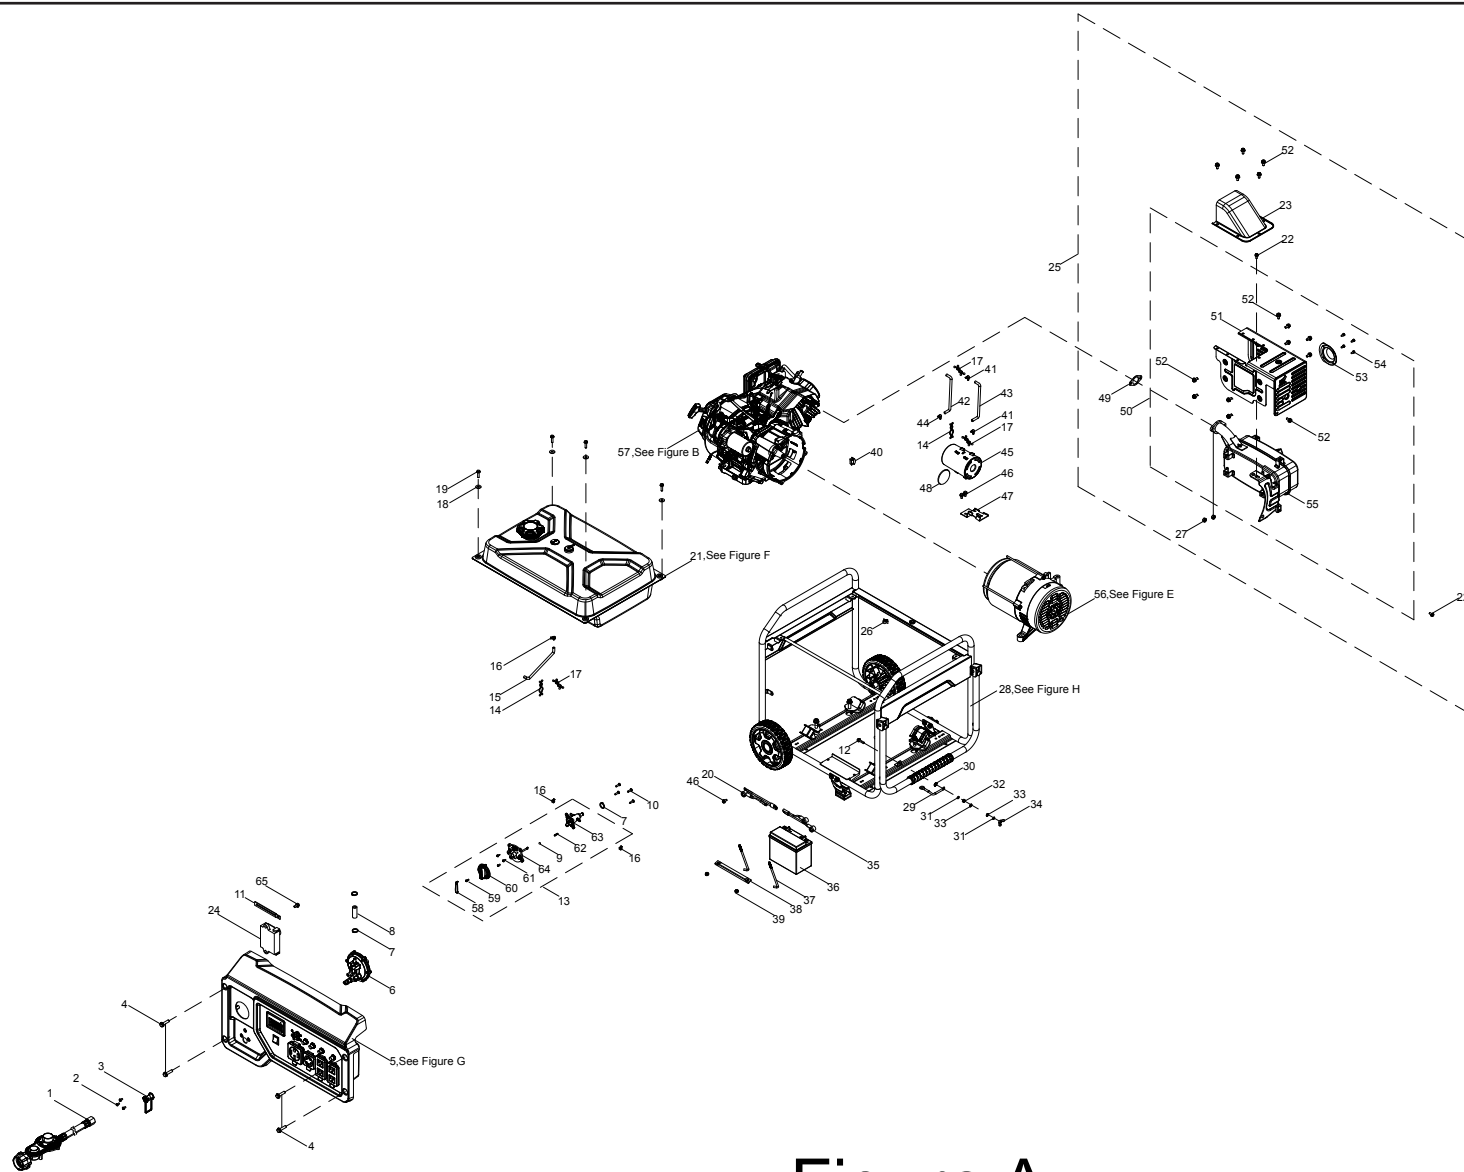

TABLE OF CONTENTS

Generator Parts Diagram	3
Generator Parts List	4
Engine Parts Diagram	6
Engine Parts List	7
Cylinder Head Parts Diagram	9
Cylinder Head Parts List	10
Carburetor Parts Diagram	11
Carburetor Parts List	12
Alternator Parts Diagram	13
Alternator Parts List	14
Fuel Tank Parts Diagram	15
Fuel Tank Parts List	16
Control Panel Parts Diagram	17
Control Panel Parts List	18
Frame Assembly Parts Diagram	19
Frame Assembly Parts List	20
Wiring Diagram	21

GENERATOR PARTS DIAGRAM

Figure A

GENERATOR PARTS LIST

#	Part Number	Description	Qty.
1	100712815-0001	LPG Hose With Regulator, 2m x 3/8" QC	1
2	100713896-0001	Screw M5 x 16	3
3	100163911	Rubber Cover, LPG Regulator	1
4	100011264-0002	Flange Bolt M6 x 16	4
5	100754852	Control Panel Assembly, See Figure G	1
6	100714096	LPG Regulator	1
7	100110283	Clamp Ø17	3
8	100712236	Hose, LPG, Regulator to Fuel Valve	1
9	100717043	Steel Ball	1
10	100093250-0002	Self-tapping Screw ST4.8 x 20	4
11	100062546	Wire Clip B	1
12	100011269-0003	Flange Bolt M6 x 28	1
13	100163344	Fuel Valve Assembly	1
14	100714686	Clamp 2	2
15	100747340	Fuel Tube, Ø4 x Ø10 x 290	1
16	100005138	Clamp Ø9.5 x 8	3
17	100000658	Clamp	3
18	100010439-0001	Washer Ø6.5 x 2 x Ø25	4
19	100011268-0002	Flange Bolt M6 x 25	4
20	100712240	DC Wire Harness, Engine	1
21	100734658	Fuel Tank Assembly, See Figure F	1
22	100011311-0005	Flange Bolt M8 x 16	2
23	100163910-0001	Air Guide, Muffler	1
24	5.1830.022	CO Shutdown Module	1
25	100733016	Muffler Assembly	1
26	100000667	Clamp Ø8 x 8	1
27	100011422-0004	Flange Nut M8	2
28	100728060	Frame Assembly, See Figure H	1
29	100746237	Grounding Wire	1
30	100128826-0001	Lock Washer Ø6, Toothed	1