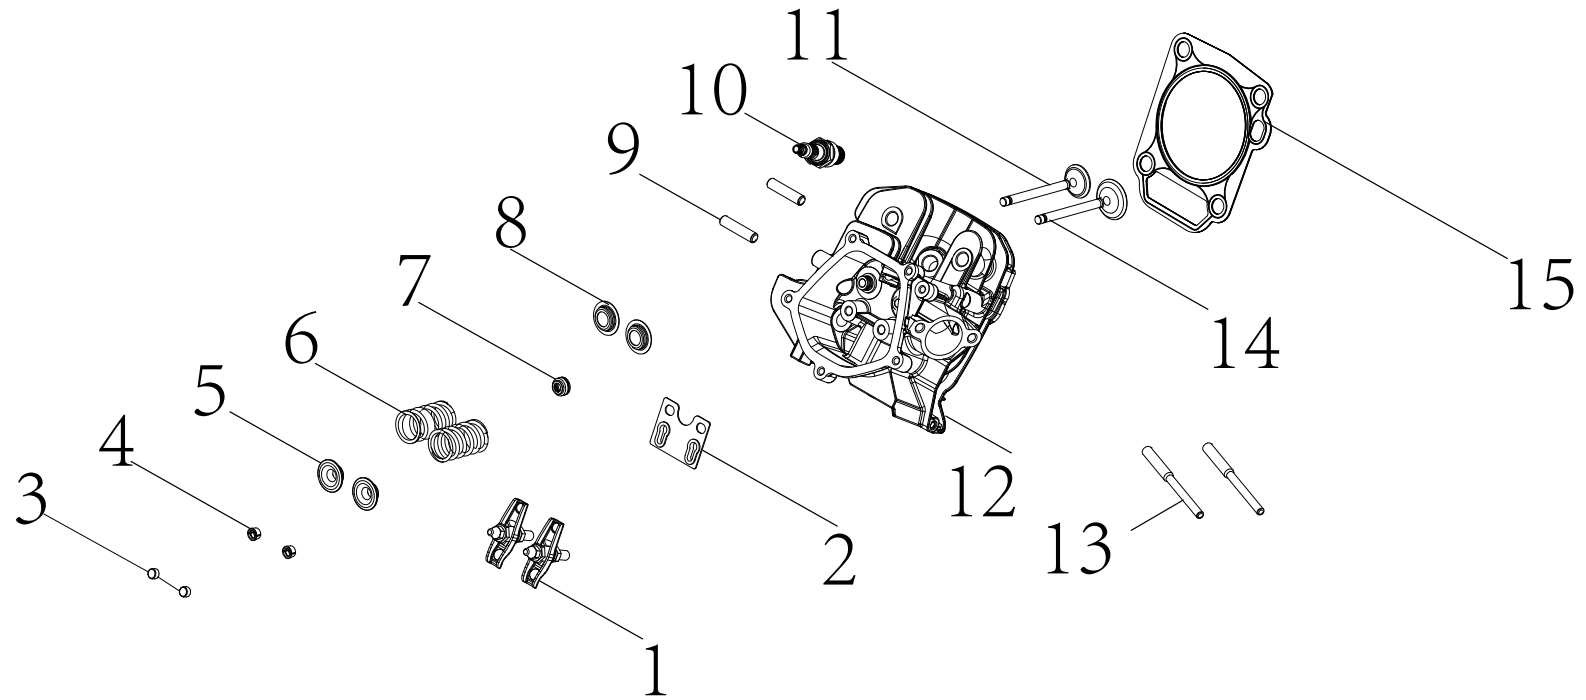

#	Part Number	Description	Qty.
61	100010789	Bearing TM6207E - P64	1
62	100746648	Gasket, Crankcase Cover	1
63	100010549	Dowel Pin Ø8 x 12	2
64	100712041	Cover, Crankcase	1
65	100011323-0001	Flange Bolt M8 x 38	9
66	100017653	Oil Seal Ø35 x Ø52 x 7, Spiral Grain	1
67	100004129-0008	Oil Dipstick Assembly	1
68	100008305	Gear, Governor	1
69	100010742	Bearing TM6202 - P63	2
70	100150211	Balance Shaft	1
71	100011320-0002	Flange Bolt M8 x 35	2
72	100713757	Starter	1
73	100715161	Air Guide, Engine Fan	1
74	100011261-0004	Flange Bolt M6 x 12, GB5789	8
75	100717724	Spring, Governor	1
76	100007927	Spring, Throttle Return	1
77	100090516	Rod, Governor	1
78	100090515	Arm, Governor	1
79	100007989	Cotter, Governor Shaft	1
80	100017631	Oil Seal Ø8 x Ø14 x 4	1
81	100010518-0001	Washer Ø8 x 0.8 x Ø20	1
82	100007980	Governor Shaft	1
83	100758315-0001	Fuel Hose Jacket	1
84	100090559	Clamp	1

CYLINDER HEAD PARTS DIAGRAM

Figure C

CYLINDER HEAD PARTS LIST

#	Part Number	Description	Qty.
1	100149155	Rocker Arm Assembly	2
2	100748373	Guide Plate, Push Rod	1
3	100004589	Retainer, Valve	2
4	100004576	Valve Collet	4
5	100004516	Valve Spring Seat, Upper	2
6	100067633	Spring, Valve	2
7	100004602	Oil Seal, Intake Valve	1
8	100004575	Valve Spring Seat, Lower	2
9	100010389	Stud Bolt M8 x 35	2
10	100009378	Spark Plug F6RTC	1
11	100719490	Exhaust Valve	1
12	100715291	Cylinder Head	1
13	100010364	Stud Bolt M6-8 x 104	2
14	100719491	Intake Valve	1
15	100150209	Gasket, Cylinder Head	1