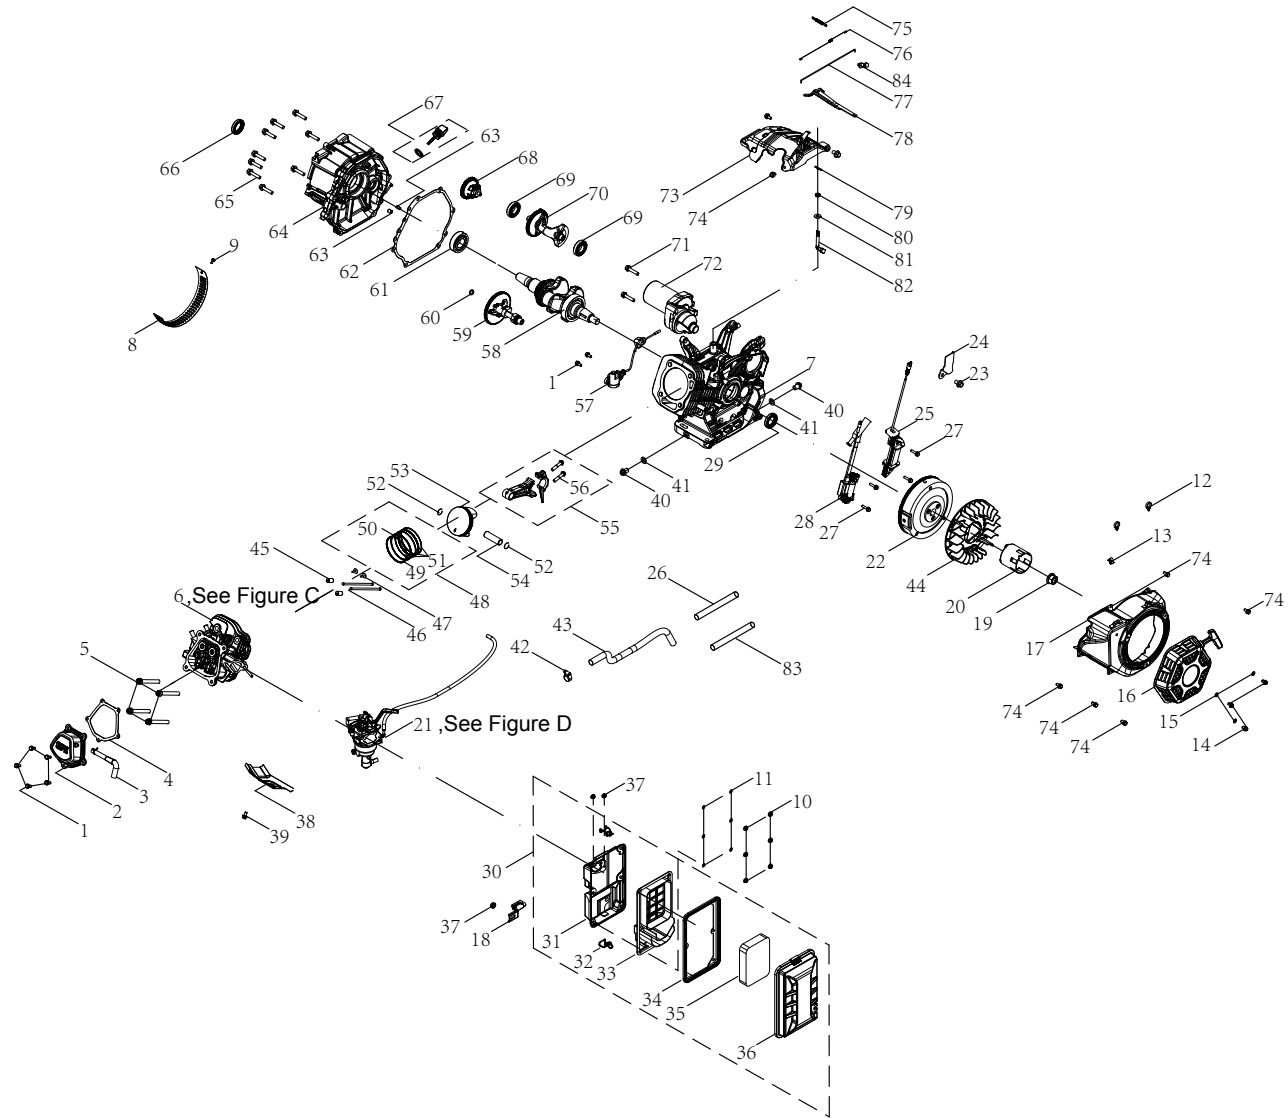

ENGINE PARTS DIAGRAM

Figure B

ENGINE PARTS LIST

#	Part Number	Description	Qty.
1	100011264-0003	Flange Bolt M6 x 16, GB5789	7
2	100002337	Cylinder Head Cover	1
3	100715570	Breather Tube	1
4	100055922	Gasket, Cylinder Head Cover	1
5	100002470	Flange Bolt M10 x 1.25 x 87	4
6	100727937	Cylinder Head Assembly - See Figure C	1
7	100711174-0001	Crankcase	1
8	100141250	Air Deflector	1
9	100011248-0003	Flange Bolt M5 x 10	1
10	100011451-0003	Flange Nut M5	6
11	100010430	Washer Ø6 x 1 x Ø12	6
12	100060808	Clamp	2
13	100000667	Clamp Ø8 x 8	1
14	100011565-0002	Flange Bolt M6 x 10, GB16674.1	3
15	100010920-0001	Washer Ø6	3
16	100715836-0001	Recoil Starter, Black	1
17	100716802-0001	Fan Cover	1
18	100021032	Bracket, Air Cleaner Support	1
19	100011460-0001	Flange Nut M16 x 1.5	1
20	100007562	Pulley, Starter	1
21	100758972	Carburetor Assembly - See Figure D	1
22	100097517	Flywheel	1
23	100011213-0001	Flange Bolt M6 x 8	1
24	100009463	Pressing Plate	1
25	100009405	Ignition Coil	1
26	100713891	Sleeve, Fuel Hose, Ø20 x 150	1
27	100011269-0003	Bolt M6 x 28	4
28	100086278	Ignition Module	1
29	100017649	Oil Seal Ø35 x Ø52 x 7	1
30	100712978	Air Filter Assembly	1