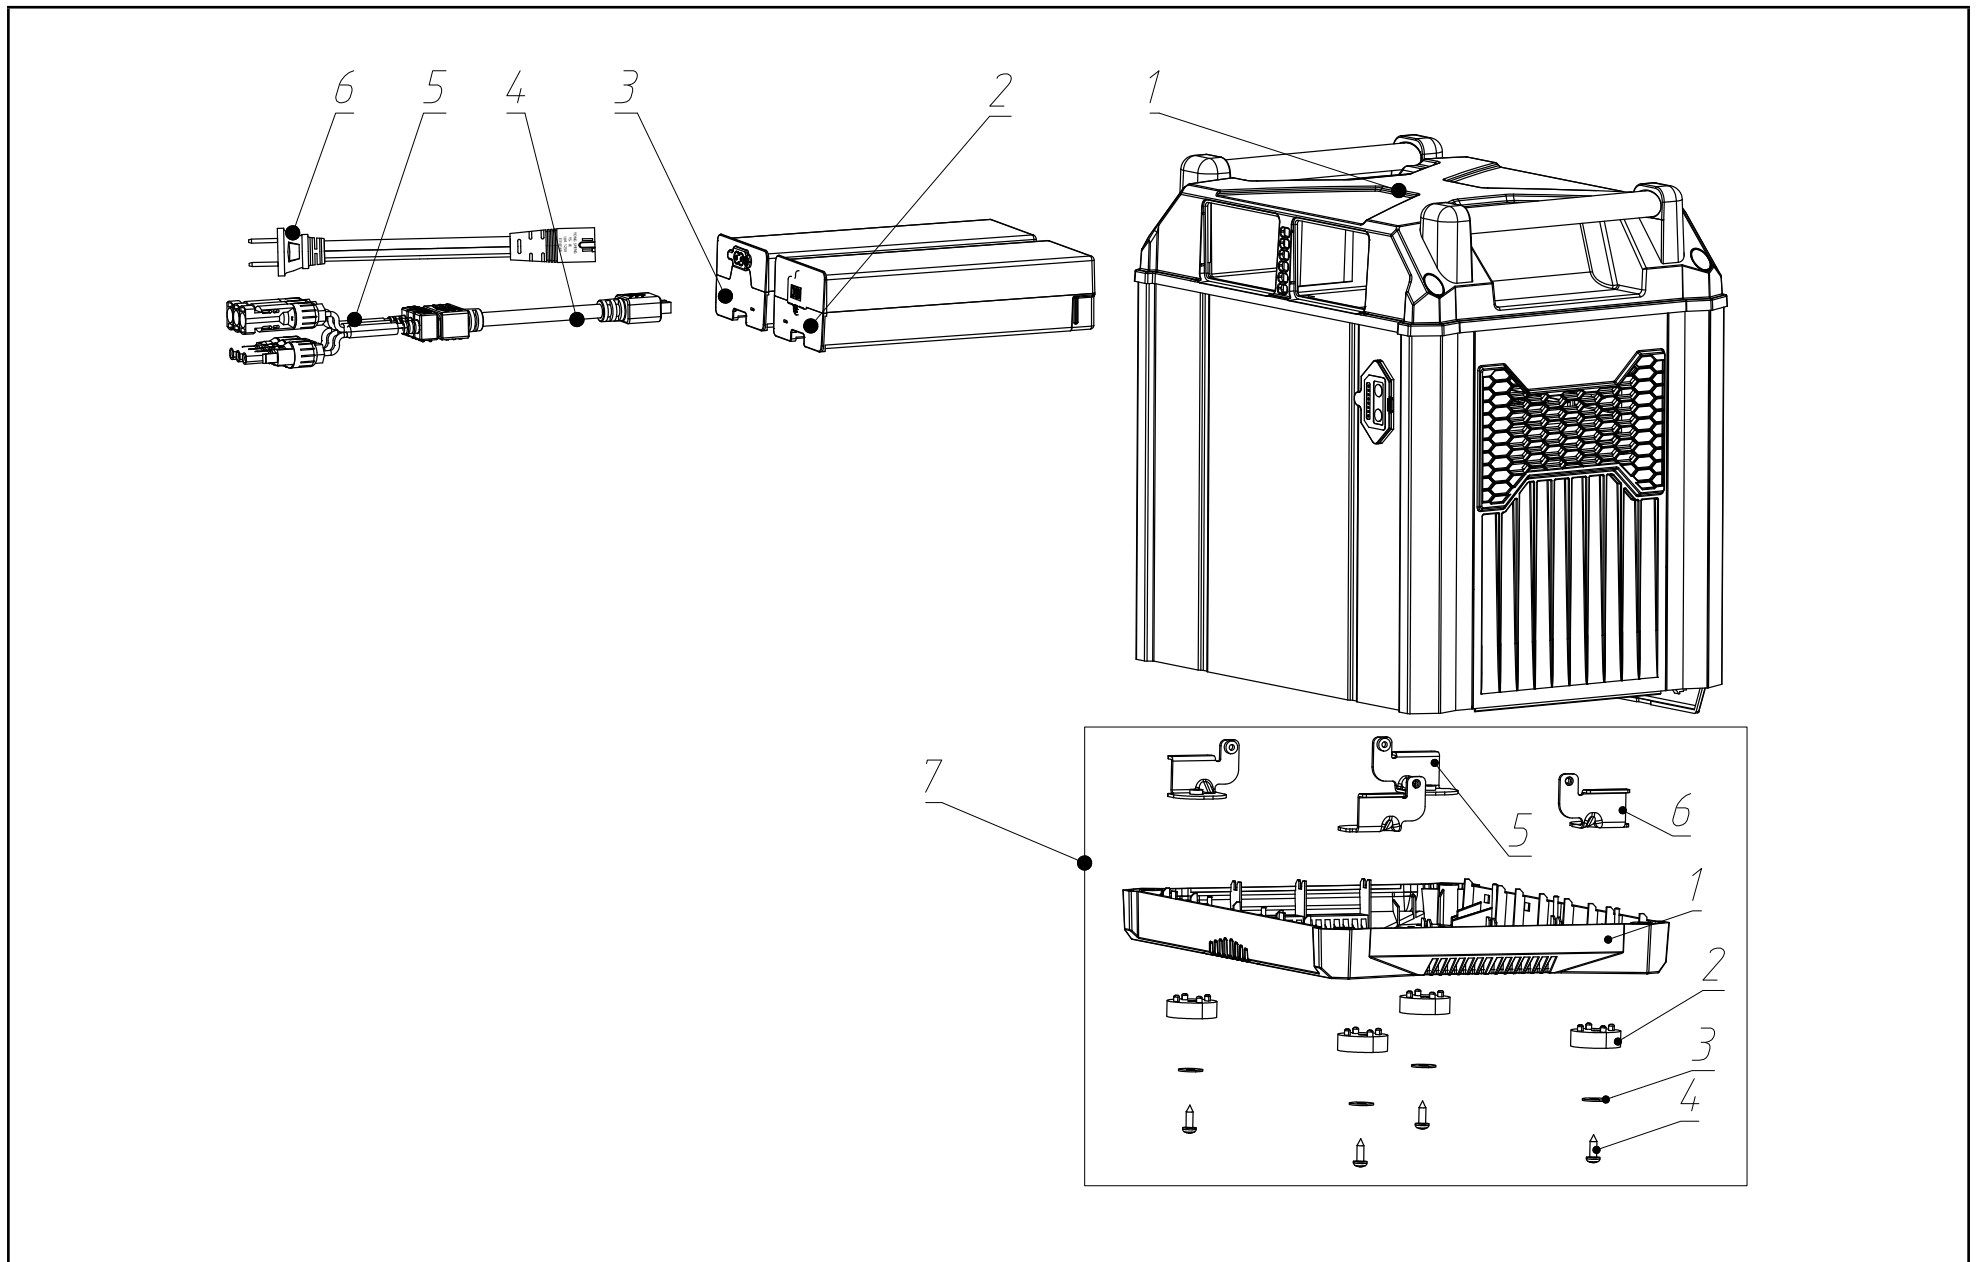

Champion Power Equipment, Inc.

MODEL #100593

PARTS INFORMATION

3200 PORTABLE POWER STATION

SERIAL NUMBER RANGE: ALL

To order replacement parts please visit:
shop.championpowerequipment.com
or call **1-877-338-0999**.

TABLE OF CONTENTS

Power Station Diagram	3
Power Station Parts List	4

POWER STATION DIAGRAM

POWER STATION PARTS LIST

#	Part Number	Description	Qty.	
1	DY2320001	Power Station	1	
2	DC050002	DC Charger Assembly	1	
3	DC050006	AC Charger Assembly	1	
4	SD20022	Solar Charger Harness A	1	
5	SD20033	Solar Charger Harness B	3	
6	SD20014	AC Charger Cable	1	
7	SS11358-1	Bottom Plate Assembly	1	
	1	SS11358	Bottom Plate	1
	2	SX21453	Foot	4
	3	B3119	Gasket	4
	4	SMCL19146R	Pan Head Screw	4
	5	SMDJ01621R	Bracket (left)	2
	6	SMDJ01620R	Bracket (right)	2