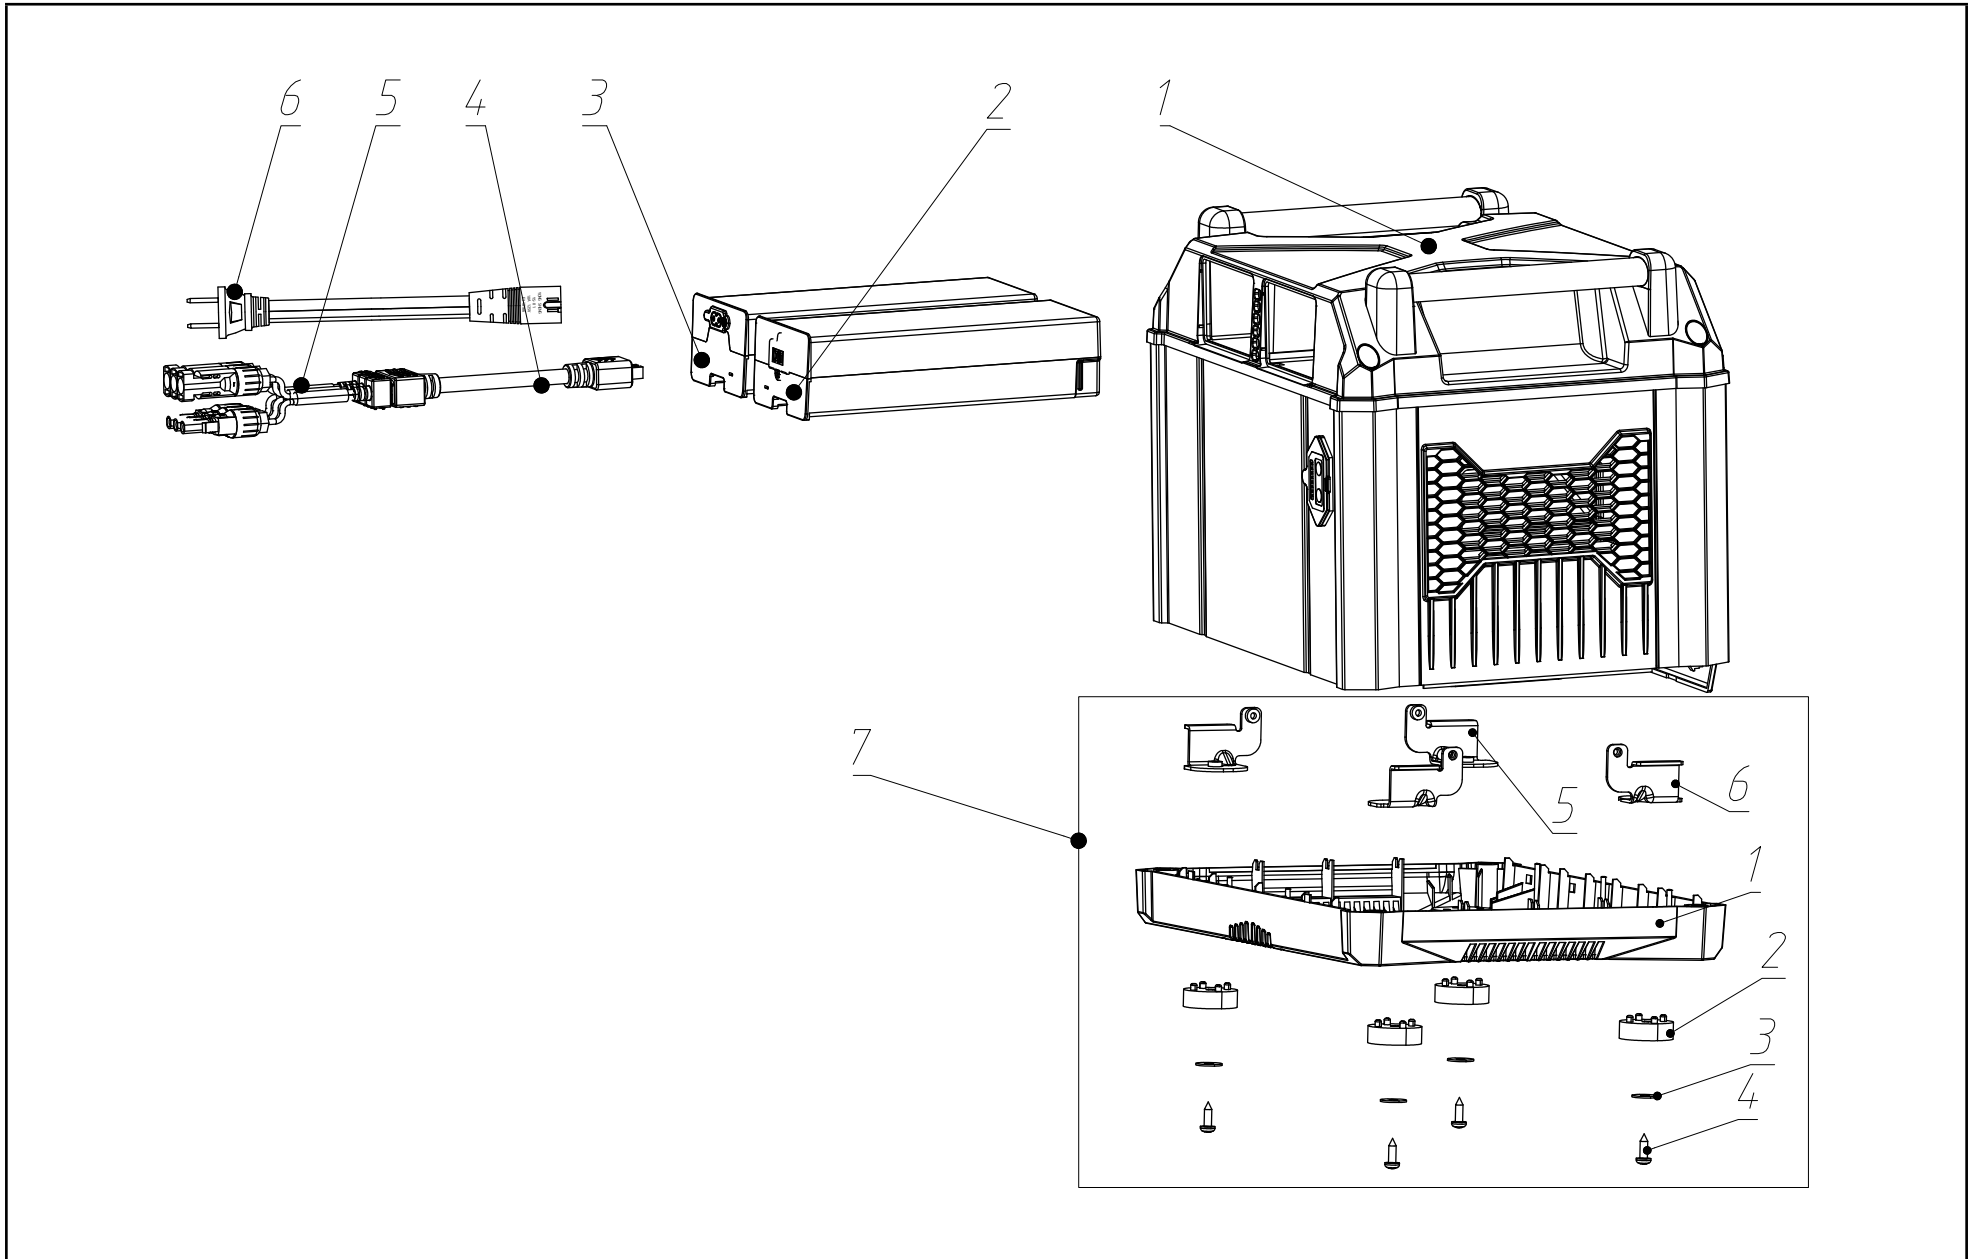

## **TABLE OF CONTENTS**

<b>Power Station Parts Diagram</b> .....	<b>3</b>
<b>Power Station Parts List</b> .....	<b>4</b>

# POWER STATION PARTS DIAGRAM

**POWER STATION PARTS LIST**

#	Part Number	Description	Qty.	
1	DY2120001	Power Station	1	
2	DC050002	DC Charger Assembly	1	
3	DC050006	AC Charger Assembly	1	
4	SD20022	Solar Charger Harness A	1	
5	SD20033	Solar Charger Harness B	3	
6	SD20014	AC Charger Cable	1	
7	SS11358-1	Bottom Plate Assembly	1	
	1	SS11358	Bottom Plate	1
	2	SX21453	Foot	4
	3	B3119	Gasket	4
	4	SMCL19146R	Pan Head Screw	4
	5	SMDJ01621R	Bracket (left)	2
	6	SMDJ01620R	Bracket (right)	2