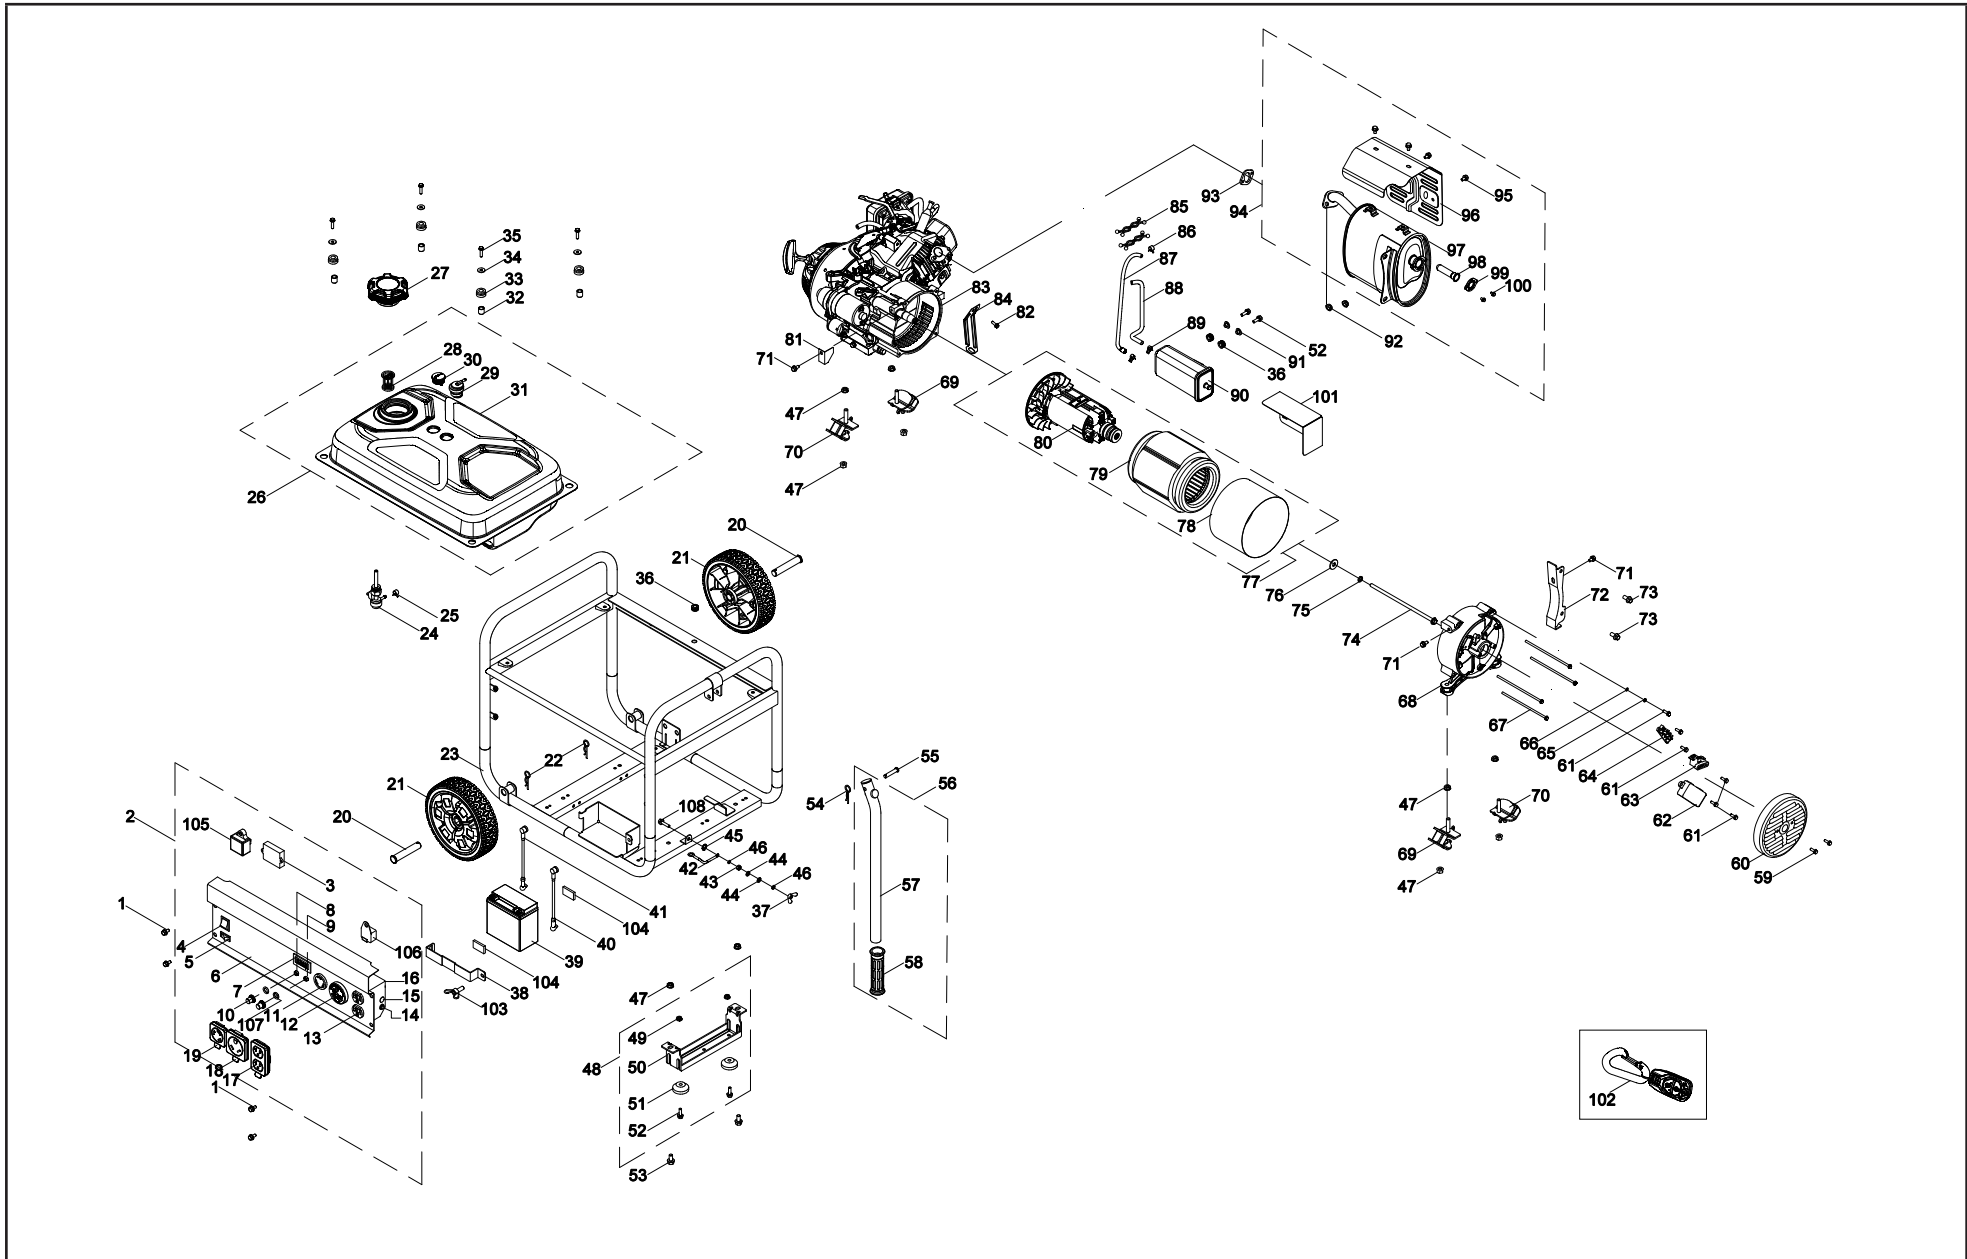

Champion Power Equipment, Inc., Santa Fe Springs, CA USA

MODEL #100554

PARTS INFORMATION

3500W WIRELESS REMOTE START GENERATOR

SERIAL NUMBER RANGE: 2006009300001+

To order replacement parts please visit:
shop.championpowerequipment.com
or call **1-877-338-0999**.

TABLE OF CONTENTS

Generator Parts Diagram	3
Generator Parts List	4
Engine Parts Diagram	6
Engine Parts List	7
Wiring Diagram	9

GENERATOR PARTS DIAGRAM

GENERATOR PARTS LIST

#	Part Number	Description	Qty.
1	100011261-0002	Flange Bolt M6 × 12, Black Zinc	4
2	100095516-0001	Panel Assembly	1
3	100021441	Remote Control Assembly	1
4	100019771-0001	Switch	1
5	100096134-0001	Battery Switch	1
6	100095896	Control Panel	1
7	100095927	Intelligauge, VFT	1
8	100019751	30Amp Circuit Breaker, Push Button	1
9	100019754	20Amp Circuit Breaker, Push Button	1
10	100120180	Breaker Cover	2
11	100020005	Receptacle L5-30R	1
12	100020008	Receptacle TT-30R	1
13	100020029	Receptacle 5-20R, Duplex	1
14	100021446	Learning Button	1
15	100021445	Remote Indicator	1
16	100020100	Protect Panel	1
17	100731575	Receptacle Cover 5-20R, Duplex	1
18	100731572	Receptacle Cover TT-30R	1
19	100731573	Receptacle Cover L5-30R	1
20	100041170-0001	Roll Pin Ø16 × 85	2
21	100092300-0001	8 In. Wheel, Black	2
22	100023414-0001	R-pin	2
23	100095517-0001	Frame 590 × 464 × 489.5	1
24	100732004	Fuel Valve	1
25	100005149	Clamp Ø7.5	1
26	100711534-0001	Fuel Tank, 17.8 L, Yellow	1
27	100142004	Fuel Tank Cap	1
28	100714493	Fuel Filter	1
29	100099571	Reversal Valve	1
30	100712045	Fuel Gauge	1