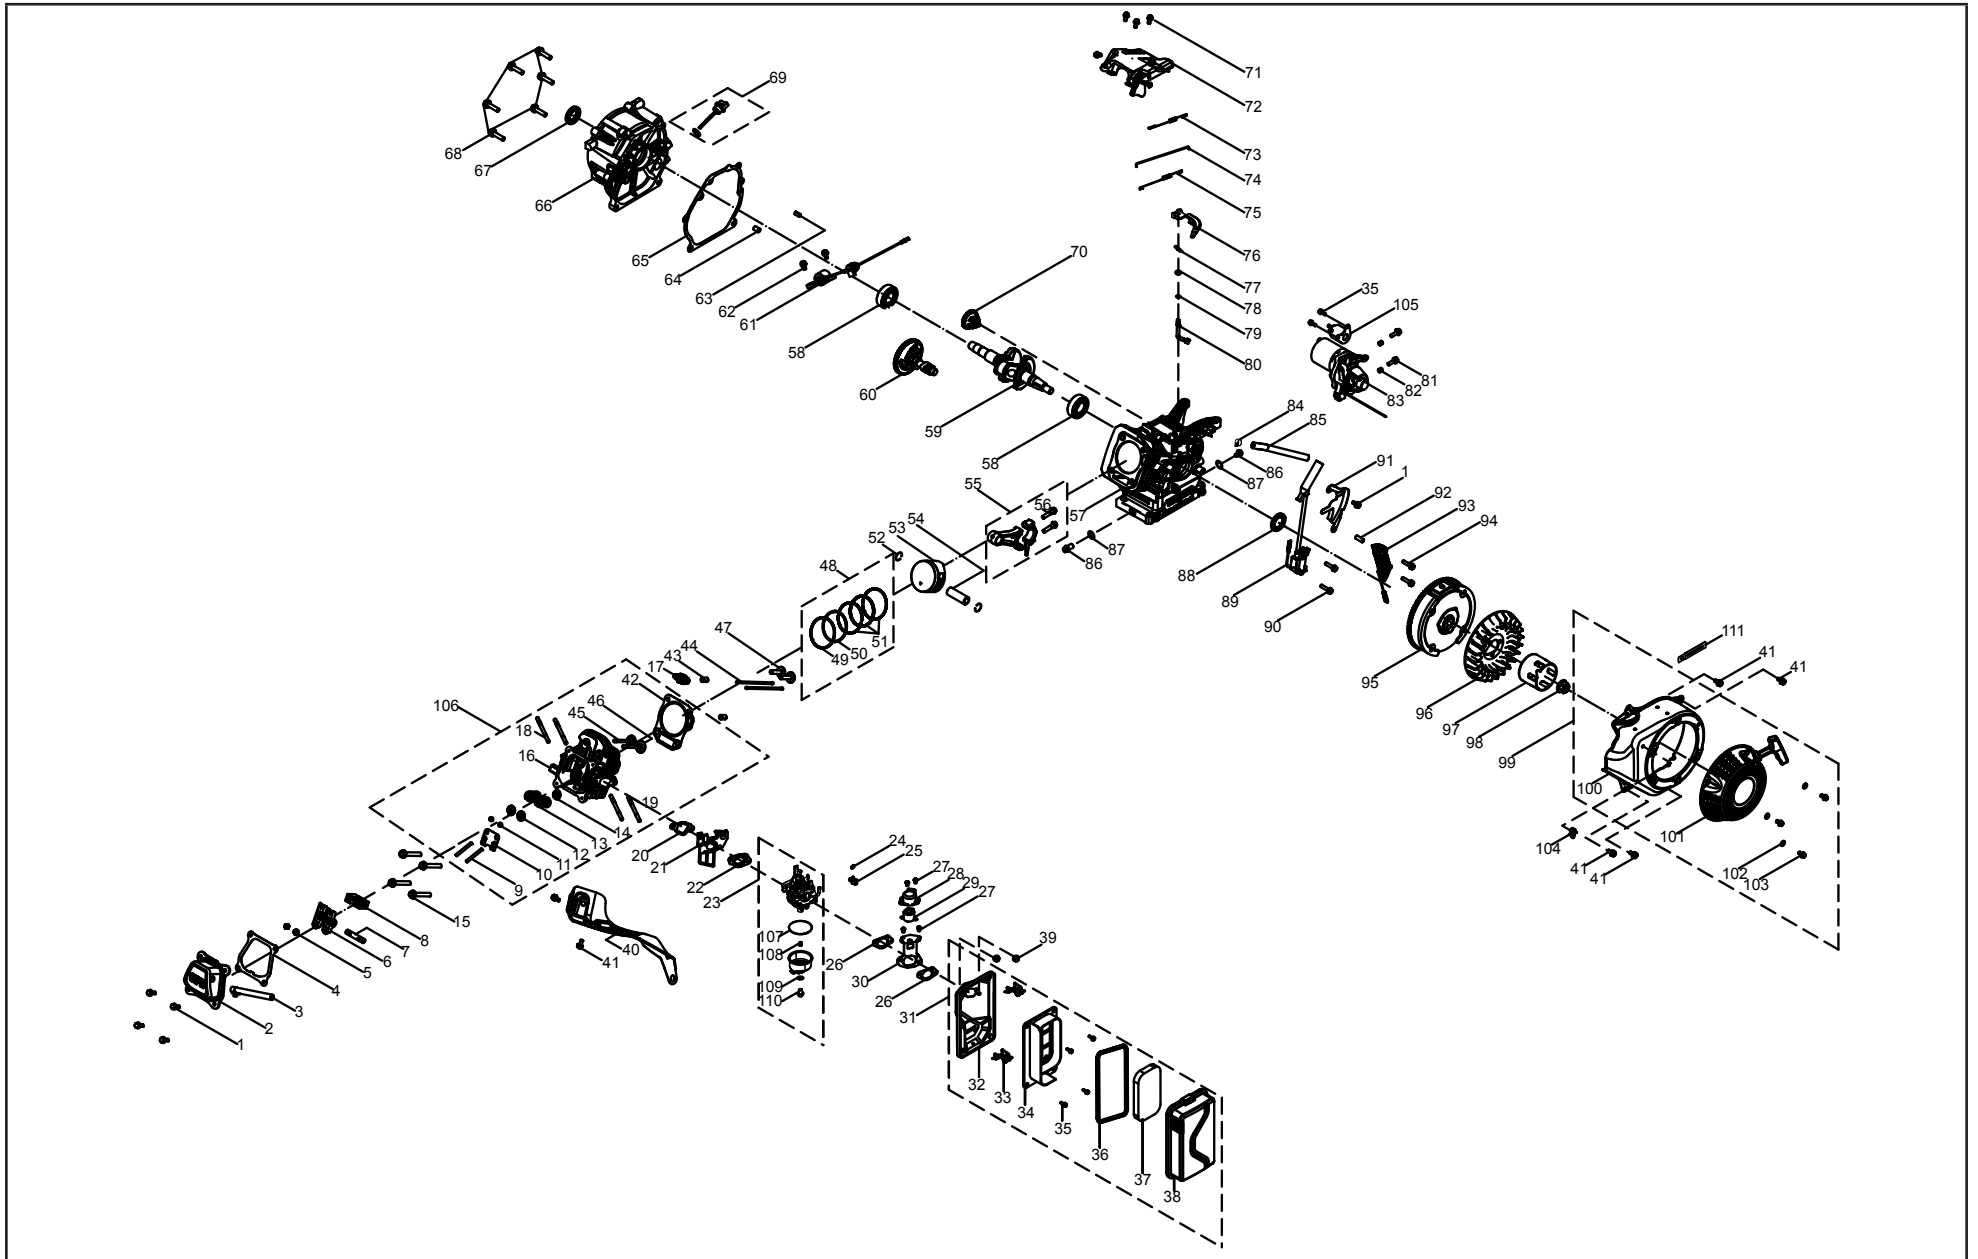

ENGINE PARTS DIAGRAM

ENGINE PARTS LIST

#	Part Number	Description	Qty.
1	100011264-0003	Flange Bolt M6 × 16, GB5789	5
2	100002335	Cylinder Head Cover(Cpe)	1
3	100031972	Breather Tube	1
4	100066138	Gasket, Cylinder Head Cover	1
5	100011463-0002	Flange Nut M6	2
6	100004431	Rocker Arm Assembly	2
7	100004512	Shaft, Rocker Arm	1
8	100004506	Retainer, Rocker Arm	1
9	100004505	Bolt, Rocker Arm	2
10	100004478	Guide Plate, Push Rod	1
11	100004588	Valve Adjust Cap, Exhaust	2
12	100004585	Valve Spring Seat, Exhaust	2
13	100004564	Spring, Valve	2
14	100004600	Oil Seal, Valve	1
15	100002464-0001	Flange Bolt M8 × 60	4
16	100002389	Cylinder Head	1
17	100009378	Spark Plug F6RTC	1
18	100010389	Stud Bolt M8 × 35	2
19	100010354	Stud Bolt M6 × 96	2
20	100092295	Gasket, Insulator	1
21	100005599	Insulator, Carburetor	1
22	100078606	Gasket, Carburetor	1
23	100094371	Carburetor	1
24	100052404	Spring	1
25	100007579	Clamp, Stepping Motor Guide	1
26	100066136	Gasket, Air Filter Base	2
27	100051029-0002	Screw M4 × 6	4
28	100074044	Protection Cover	1
29	100061511	Stepping Motor	1
30	100095804	Mounting Bracing Plate	1

#	Part Number	Description	Qty.
31	100004745	Air Filter Assembly	1
32	100005023	Air Filter Base	1
33	100004894	Air Filter Clip	2
34	100004877	Air Filter Separator	1
35	100011250-0002	Flange Bolt M5 × 14	6
36	100004795	Gasket, Air Filter Cover	1
37	100004770	Air Filter Element	1
38	100004873	Air Filter Cover	1
39	100011452-0003	Lock Nut M6, Flange	2
40	100007111	Air Guide, Lower	1
41	100011261-0004	Flange Bolt M6 × 12, GB5789	6
42	100010213	Gasket, Cylinder Head	1
43	100010558	Dowel Pin Ø10 × 16	2
44	100004408	Push Rod	2
45	100004550	Valve, Exhaust	1
46	100004524	Valve, Intake	1
47	100004263	Lifter, Valve	2
48	100003245	Piston Ring Set	1
49	100003150	1st Piston Ring	1
50	100003191	2nd Piston Ring	1
51	100003283	Oil Ring	1
52	100003221	Circlip, Wrist Pin	2
53	100003081	Piston	1
54	100003125	Wrist Pin	1
55	100003448	Connecting Rod	1
56	100003430	Bolt, Connecting Rod	2
57	100002664	Crankcase	1
58	100010761	Bearing TM6205	2
59	100003770	Crankshaft	1
60	100092356	Camshaft	1