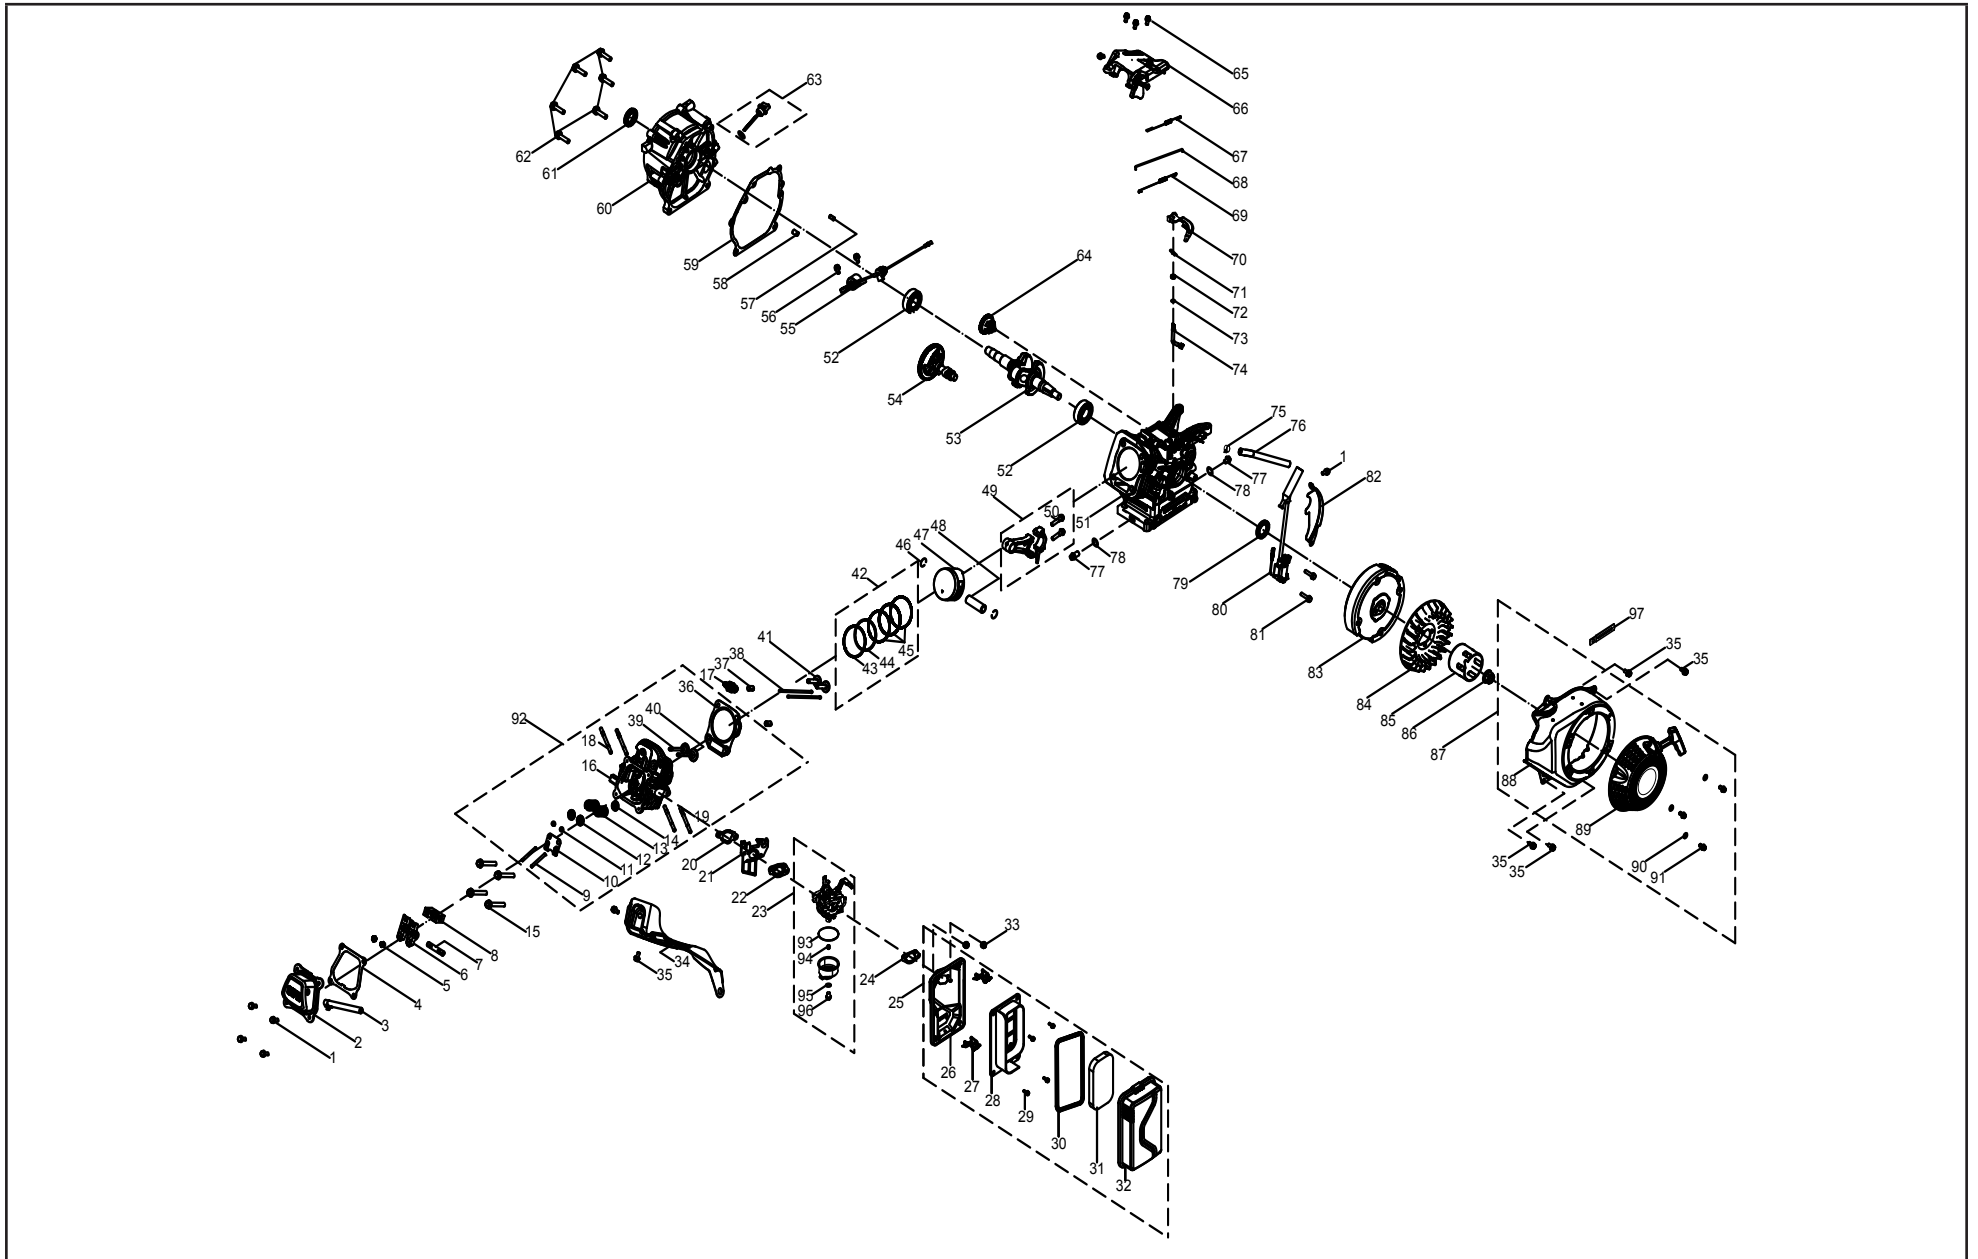

ENGINE PARTS DIAGRAM

ENGINE PARTS LIST

#	Part Number	Description	Qty.
1	100011264-0003	Flange Bolt M6 × 16, GB5789	5
2	100002335	Cylinder Head Cover(Cpe)	1
3	100031972	Breather Tube	1
4	100066138	Gasket, Cylinder Head Cover	1
5	100011463-0002	Flange Nut M6	2
6	100004431	Rocker Arm Assembly	2
7	100004512	Shaft, Rocker Arm	1
8	100004506	Retainer, Rocker Arm	1
9	100004505	Bolt, Rocker Arm	2
10	100004478	Guide Plate, Push Rod	1
11	100004588	Valve Adjust Cap, Exhaust	2
12	100004585	Valve Spring Seat, Exhaust	2
13	100004564	Spring, Valve	2
14	100004600	Oil Seal, Valve	1
15	100002464-0001	Flange Bolt M8 × 60	4
16	100002389	Cylinder Head	1
17	100009378	Spark Plug F6RTC	1
18	100010389	Stud Bolt M8 × 35	2
19	100010354	Stud Bolt M6 × 96	2
20	100092295	Gasket, Insulator	1
21	100005599	Insulator, Carburetor	1
22	100078606	Gasket, Carburetor	1
23	100086220-0001	Carburetor	1
24	100066136	Gasket, Air Filter Base	1
25	100004745	Air Filter Assembly	1
26	100005023	Air Filter Base	1
27	100004894	Air Filter Clip	2
28	100004877	Air Filter Separator	1
29	100011250-0002	Flange Bolt M5 × 14	4
30	100004795	Gasket, Air Filter Cover	1

#	Part Number	Description	Qty.
31	100004770	Air Filter Element	1
32	100004873	Air Filter Cover	1
33	100011452-0003	Lock Nut M6, Flange	2
34	100007111	Air Guide, Lower	1
35	100011261-0004	Flange Bolt M6 × 12, GB5789	6
36	100010213	Gasket, Cylinder Head	1
37	100010558	Dowel Pin Ø10 × 16	2
38	100004408	Push Rod	2
39	100004550	Valve, Exhaust	1
40	100004524	Valve, Intake	1
41	100004263	Lifter, Valve	2
42	100003245	Piston Ring Set	1
43	100003150	1st Piston Ring	1
44	100003191	2nd Piston Ring	1
45	100003283	Oil Ring	1
46	100003221	Circlip, Wrist Pin	2
47	100003081	Piston	1
48	100003125	Wrist Pin	1
49	100003448	Connecting Rod	1
50	100003430	Bolt, Connecting Rod	2
51	100002664	Crankcase	1
52	100010761	Bearing TM6205	2
53	100003770	Crankshaft	1
54	100092356	Camshaft	1
55	100010025	Oil Level Sensor	1
56	100011217-0002	Flange Bolt M6 × 16	2
57	100010544	Dowel Pin Ø7 × 14	1
58	100010554	Dowel Pin Ø9 × 14	1
59	100092294	Gasket, Crankcase Cover	1
60	100002990	Cover, Crankcase	1