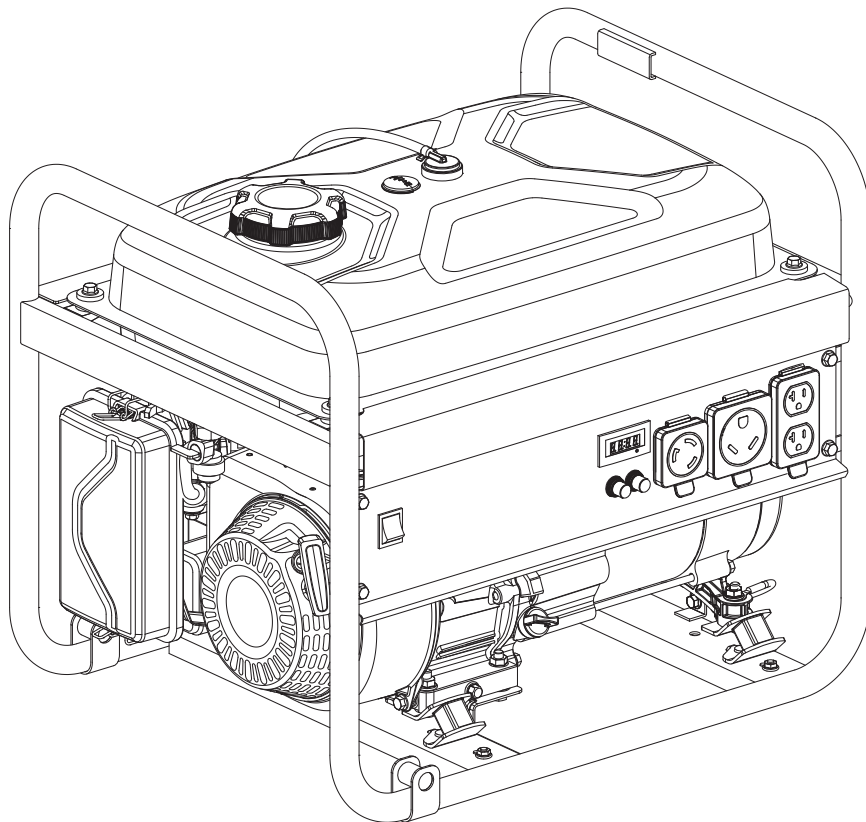

PARTS INFORMATION

3500W PORTABLE GENERATOR

SERIAL NUMBER RANGE: ALL

To order replacement parts please visit:
shop.championpowerequipment.com
or call **1-877-338-0999**.