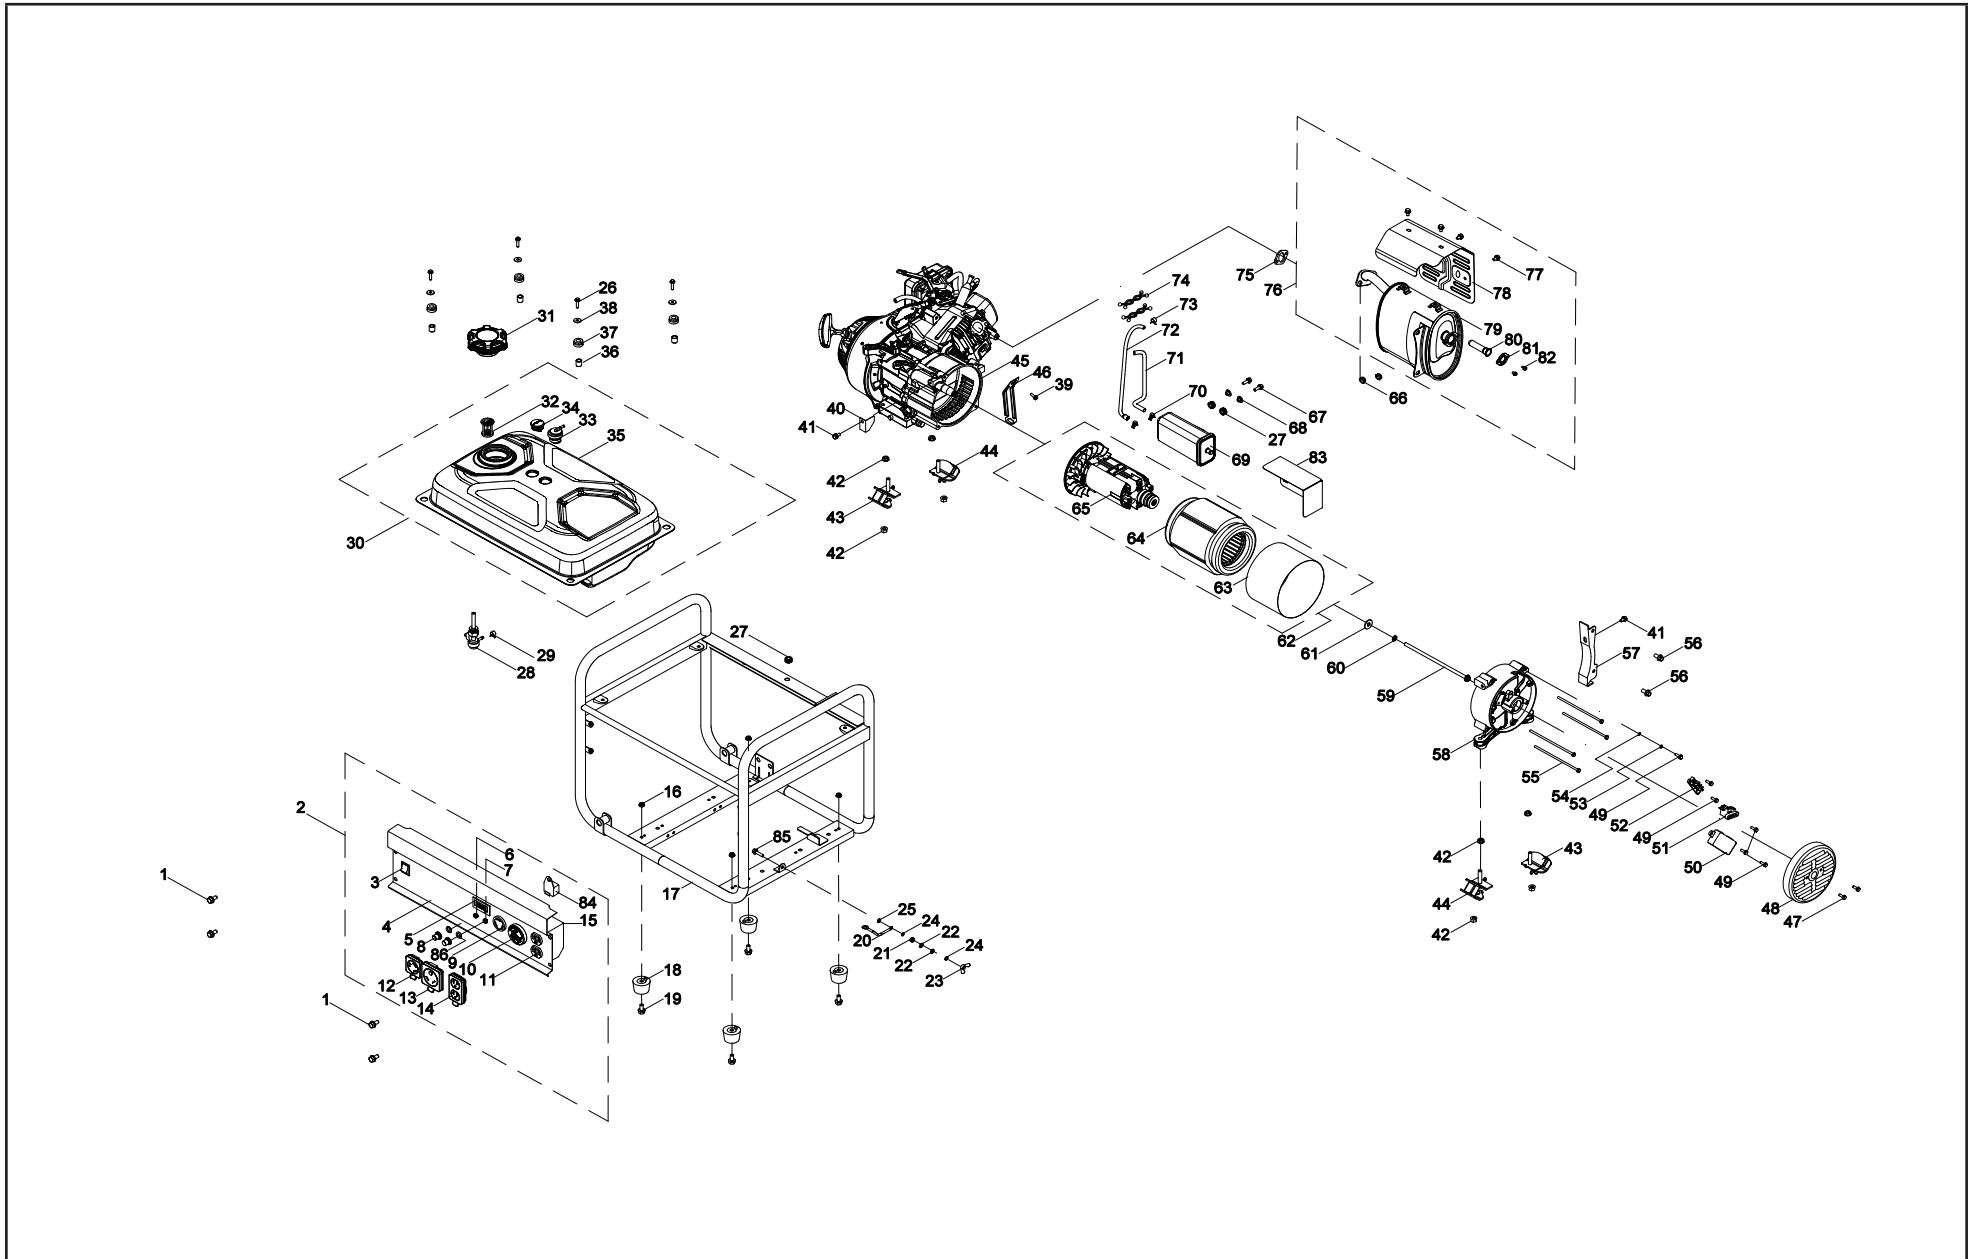

TABLE OF CONTENTS

Generator Parts Diagram	3
Generator Parts List.....	4
Engine Parts Diagram	6
Engine Parts List.....	7
Wiring Diagram	9

GENERATOR PARTS DIAGRAM

GENERATOR PARTS LIST

#	Part Number	Description	Qty.
1	100011261-0002	Flange Bolt M6 × 12, Black Zinc	4
2	100095690-0003	Panel Assembly	1
3	100019772-0001	Switch	1
4	100095895	Control Panel	1
5	100095927	Intelligauge, VFT	1
6	100019751	30Amp Circuit Breaker, Push Button	1
7	100019754	20Amp Circuit Breaker, Push Button	1
8	100120180	Breaker Cover	2
9	100020005	Receptacle L5-30R	1
10	100020008	Receptacle TT-30R	1
11	100020029	Receptacle 5-20R, Duplex	1
12	100731573	Receptacle Cover L5-30R	1
13	100731572	Receptacle Cover TT-30R	1
14	100731575	Receptacle Cover 5-20R, Duplex	1
15	100020100	Protect Panel	1
16	100011452-0003	Lock Nut M6, Flange	4
17	100086535-0001	Frame 590 × 464 × 504.5	1
18	100022335	Damping Support	4
19	100010964-0002	Screw M6 × 12	4
20	100009983	Grounding Line 150 mm	1
21	100011421-0003	Flange Nut M6	1
22	100010920-0002	Flat Washer Ø6	2
23	100010828-0002	Butterfly Type Nut M6	1
24	100010886-0004	Spring Washer Ø6	2
25	100128826-0001	Lock Washer Ø6, Toothed	1
26	100011268-0002	Flange Bolt M6 × 25, Black	4
27	100009075	Rubber Damper	3
28	100732004	Fuel Valve	1
29	100005149	Clamp Ø7.5	1
30	100711534-0001	Fuel Tank, 17.8 , Yellow	1