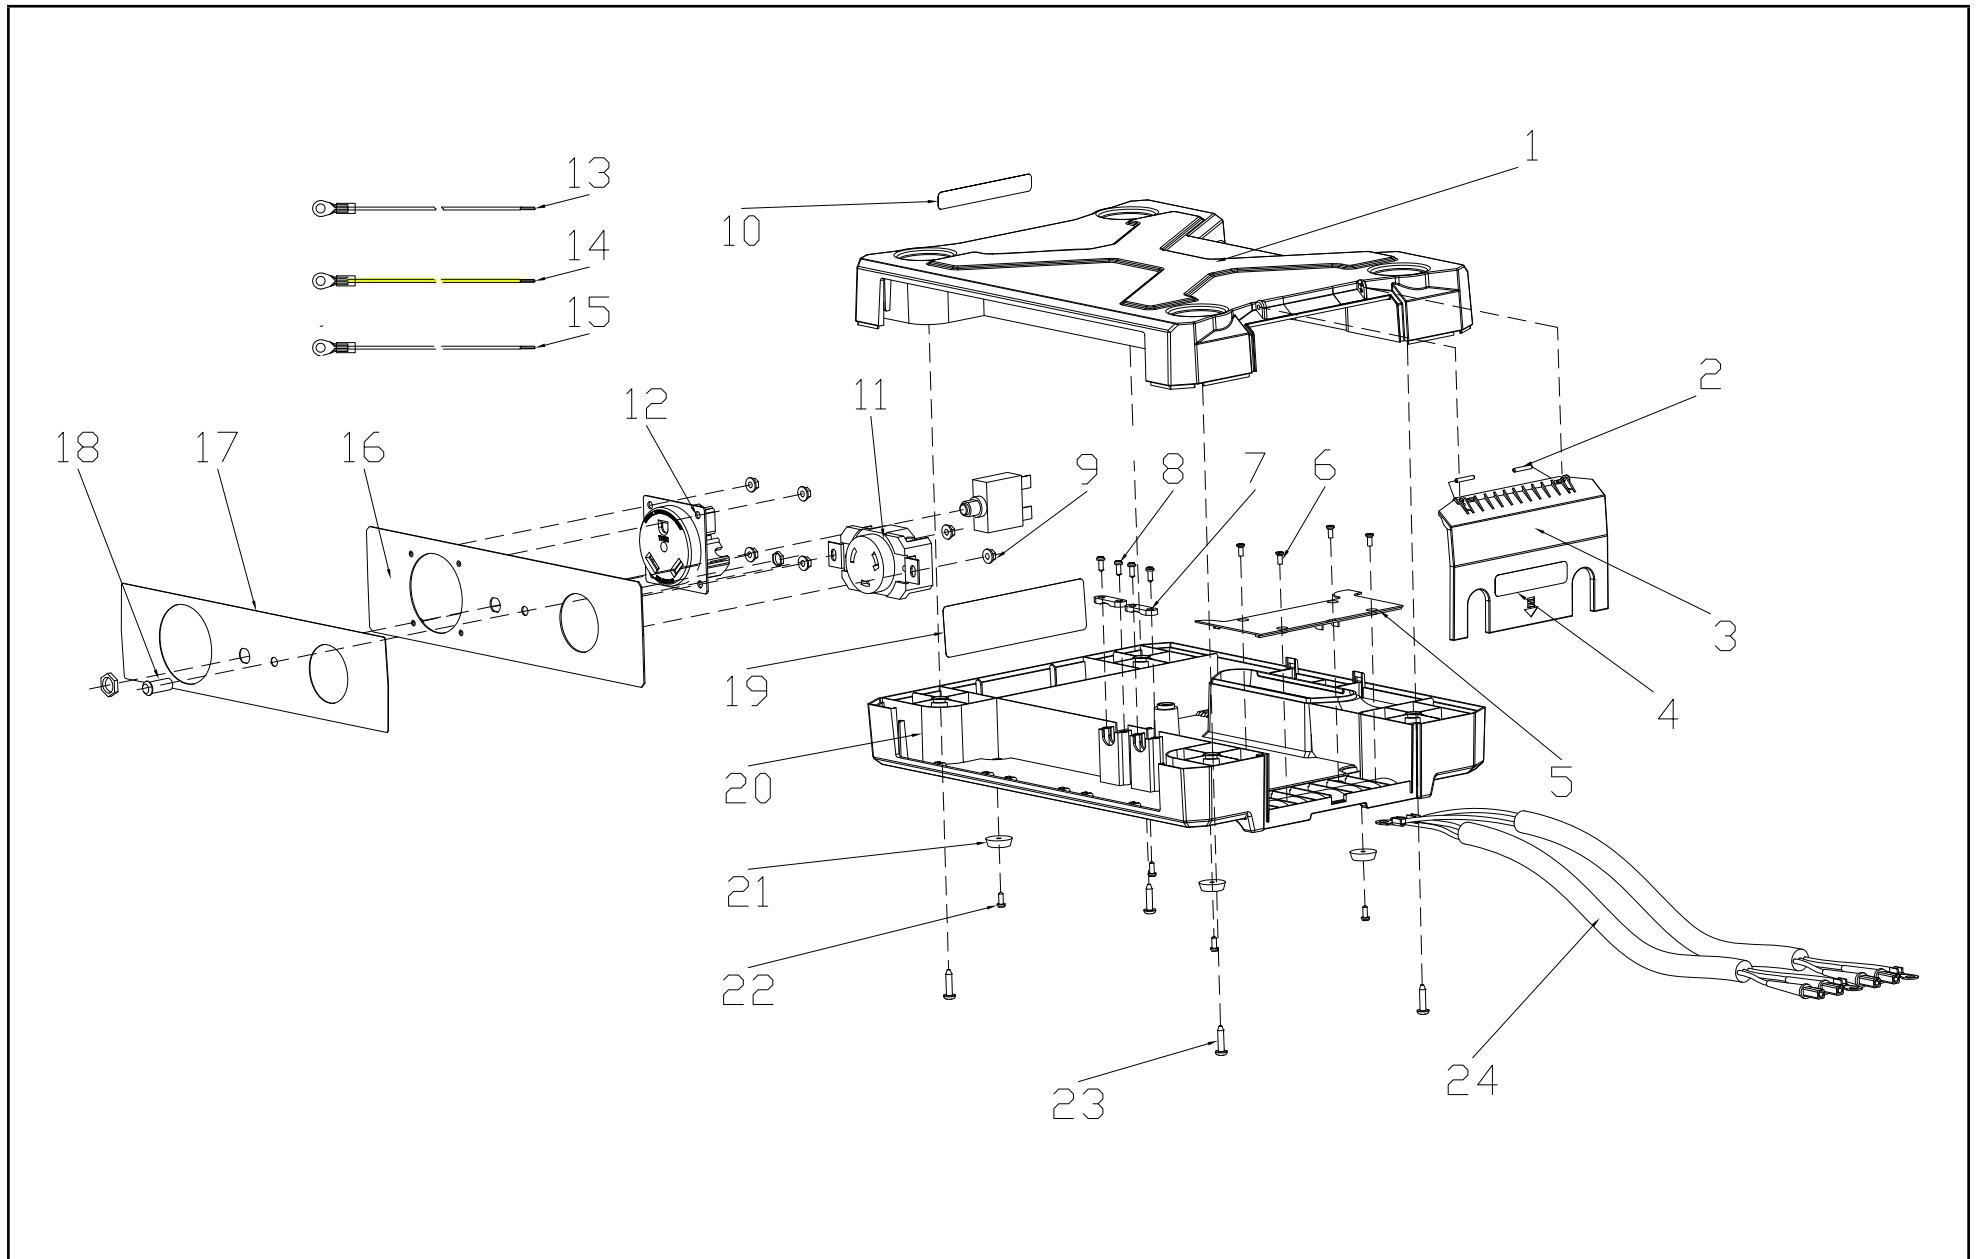

Champion Power Equipment, Inc., Santa Fe Springs, CA USA

MODEL #201108

PARTS INFORMATION

POWER STATION PARALLEL KIT

SERIAL NUMBER RANGE: ALL

To order replacement parts please visit:
shop.championpowerequipment.com
or call **1-877-338-0999**.

TABLE OF CONTENTS

Parallel Kit Parts Diagram 3

Parallel Kit Parts List 4

PARALLEL KIT PARTS DIAGRAM

PARALLEL KIT PARTS LIST

#	Part Number	Description	Qty.
1	SS211453	Upper Shell	1
2	SM801340	Pivot, Housing Door	2
3	SS211456	Housing Door	1
4	BT0070	Decal, Housing Door	1
5	SS211457	Cover	1
6	B15752	Self-tapping Screw, ST2.9 x 8	4
7	SS211459	Bracket Base	2
8	SB18663	Self-tapping Screw ST2.9 x 16	4
9	SM018876	Flange Nut M4	6
10	BT0013	Warning Labels	1
11	SS017014	L5-30R Receptacle	1
12	SB00048	TT-30R Receptacle	1
13	X30000753	9AWG Red Wire, 200 mm, Receptacle	1
14	X30000754	9AWG Y/G Wire, 200 mm, Receptacle	1
15	X30000755	9AWG Black Wire, 200 mm, Receptacle	1
16	SM801070	Control Panel	1
17	BT0044	Panel Decal	1
18	SD020421	Metal Indicator	1
19	BT0045	Dataplate	1
20	SS211454	Lower Shell	1
21	S021475	Vibration Mount	4
22	B7046	Self-tapping Screw, ST3 x 10	4
23	SM018877	Self-tapping Screw ST4.2 x 20	5
24	X30000752	Parallel Wire Harness	1