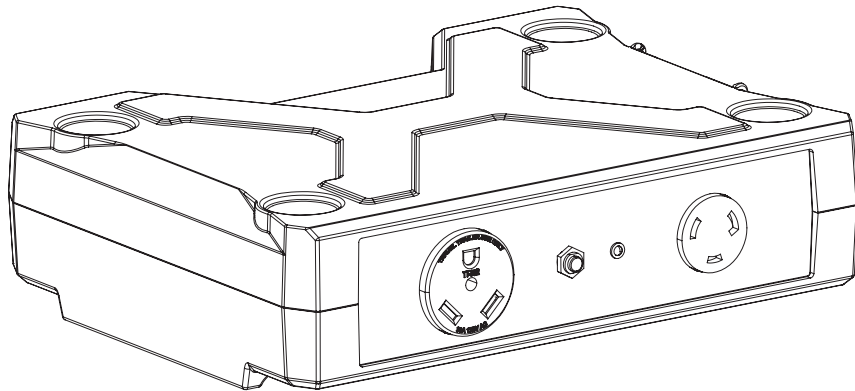

Champion Power Equipment, Inc., Santa Fe Springs, CA USA

MODEL #201108

PARTS INFORMATION

POWER STATION PARALLEL KIT

SERIAL NUMBER RANGE: ALL

To order replacement parts please visit:
shop.championpowerequipment.com
or call **1-877-338-0999**.

TABLE OF CONTENTS

Parallel Kit Parts Diagram 3

Parallel Kit Parts List 4

PARALLEL KIT PARTS DIAGRAM

PARALLEL KIT PARTS LIST

#	Part Number	Description	Qty.
1	SS211453	Upper Shell	1
2	SM801340	Pivot, Housing Door	2
3	SS211456	Housing Door	1
4	BT0070	Decal, Housing Door	1
5	SS211457	Cover	1
6	B15752	Self-tapping Screw, ST2.9 x 8	4
7	SS211459	Bracket Base	2
8	SB18663	Self-tapping Screw ST2.9 x 16	4
9	SM018876	Flange Nut M4	6
10	BT0013	Warning Labels	1
11	SS017014	L5-30R Receptacle	1
12	SB00048	TT-30R Receptacle	1
13	X30000753	9AWG Red Wire, 200 mm, Receptacle	1
14	X30000754	9AWG Y/G Wire, 200 mm, Receptacle	1
15	X30000755	9AWG Black Wire, 200 mm, Receptacle	1
16	SM801070	Control Panel	1
17	BT0044	Panel Decal	1
18	SD020421	Metal Indicator	1
19	BT0045	Dataplate	1
20	SS211454	Lower Shell	1
21	S021475	Vibration Mount	4
22	B7046	Self-tapping Screw, ST3 x 10	4
23	SM018877	Self-tapping Screw ST4.2 x 20	5
24	X30000752	Parallel Wire Harness	1