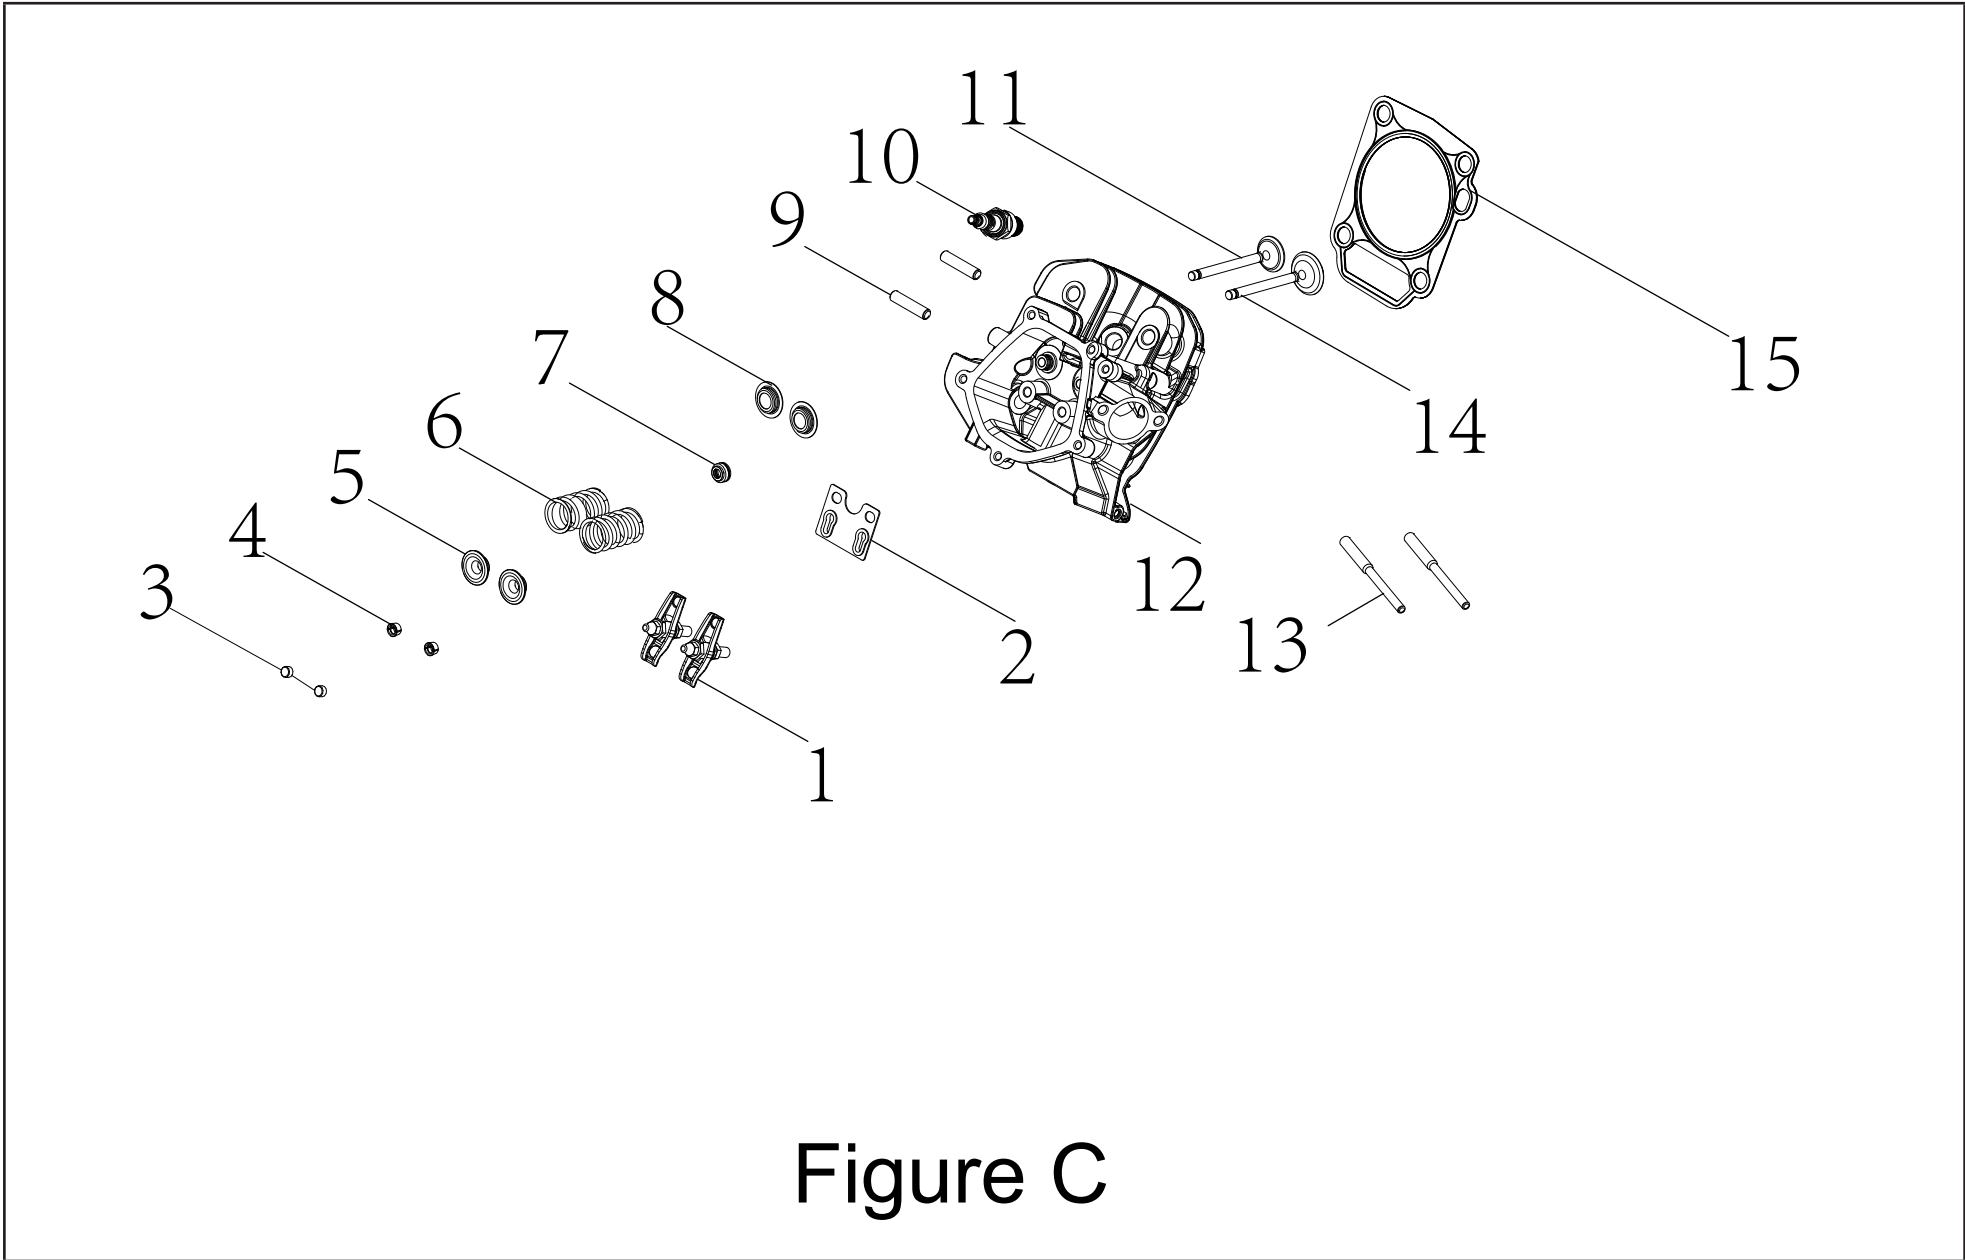

#	Part Number	Description	Qty.
61	100010763	Bearing TM6207	1
62	100714134	Gasket, Crankcase Cover	1
63	100010549	Dowel Pin Ø8 x 12	2
64	100729997	Cover, Crankcase	1
65	100011323-0001	Flange Bolt M8 x 38	9
66	100017653	Oil Seal Ø35 x Ø52 x 7, Spiral Grain	1
67	100004129-0008	Oil Dipstick Assembly	1
68	100008305	Gear, Governor	1
69	100010742	Bearing TM6202 - P63	2
70	100726451	Balance Shaft	1
71	100752617	Charge Coil	1
72	100713891	Sleeve	1
73	100715161	Control Assembly	1
74	100011261-0004	Flange Bolt M6 x 12, GB5789	9
75	100087179	Spring, Governor	1
76	100093022	Spring, Throttle Return	1
77	100007958	Rod, Governor	1
78	100008428	Arm, Governor	1
79	100007989	Cotter, Governor Shaft	1
80	100017631	Oil Seal Ø8 x Ø14 x 4	1
81	100010518-0001	Washer Ø8 x 0.8 x Ø20	1
82	100011260-0007	Flange Bolt M6 x 10	2
83	100714294	Support, End Cover	2
84	100764321	Fuel Hose Jacket	1
85	100011320-0002	Flange Bolt M8 x 35	2
86	100752622	Starter	1
87	100033038-0002	Flange Bolt M6 x 32	2
88	100764991	Oil Drain Pipe	1
89	100752662	Battery Connecting Wire	1
90	100763462	Mounting Bracket	1
91	100713758-0001	Solenoid, Starter	1
92	100011250-0002	Flange Bolt M5 x 14	2

CYLINDER HEAD PARTS DIAGRAM

Figure C

CYLINDER HEAD PARTS LIST

#	Part Number	Description	Qty.
1	100149155	Rocker Arm Assembly	2
2	100748373	Guide Plate, Push Rod	1
3	100004589	Valve Adjust Cap, Exhaust	2
4	100004576	Valve Collet	4
5	100004516	Valve Spring Seat, Exhaust	2
6	100067633	Spring, Valve	2
7	100004602	Oil Seal, Valve	1
8	100004575	Valve Spring Seat	2
9	100010389	Stud Bolt M8 x 35	2
10	100009378	Spark Plug F6RTC	1
11	100004559	Valve, Exhaust	1
12	100755926	Cylinder Head	1
13	100010364	Stud Bolt M6-8 x 104	2
14	100004539	Valve, Intake	1
15	100092681	Gasket, Cylinder Head	1