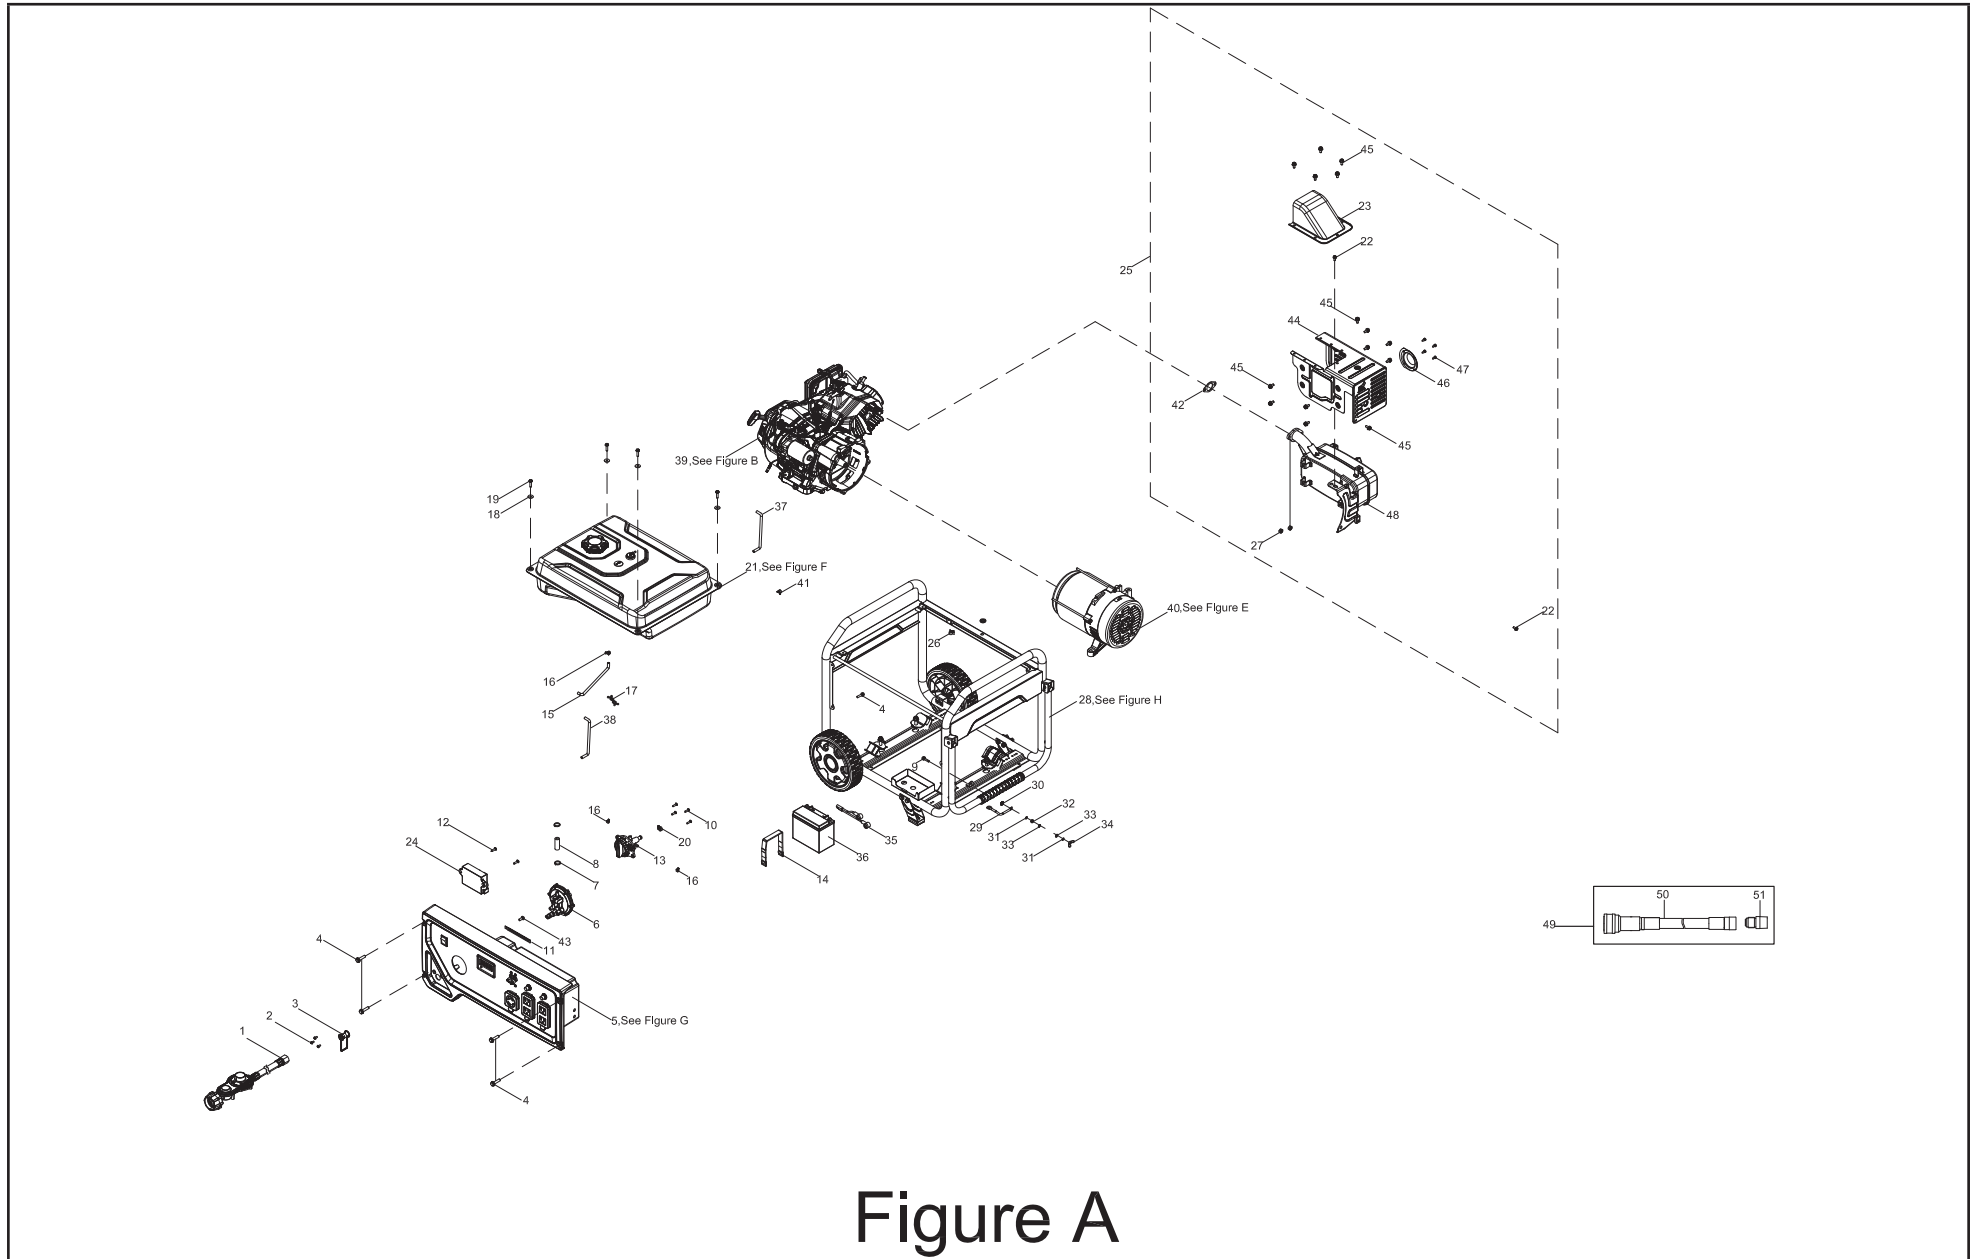

GENERATOR PARTS DIAGRAM

Figure A

GENERATOR PARTS LIST

#	Part Number	Description	Qty.
1	100755528-0001	LPG Hose With Regulator	1
2	100713896-0001	Screw M5 x 16	3
3	100756065	Rubber Cover, LPG Regulator	1
4	100011264-0002	Flange Bolt M6 x 16	5
5	100771284-0001	Control Panel Assembly, See Figure G	1
6	100755502	LPG Regulator	1
7	100110283	Clamp Ø17	2
8	100764319	Hose, LPG, Regulator to Fuel Valve	1
9	100011269-0003	Flange Bolt M6 x 28	1
10	100093250-0002	Self-tapping Screw ST4.8 x 20	4
11	100062546	Wire Clip B	1
12	100032967-0002	Screw M4.2 x 16	2
13	100755980	Fuel Valve Assembly	1
14	100764322	Strap, Battery Holder, Rubber	1
15	100747340	Fuel Tube, Ø4 x Ø10 x 290	1
16	100005138	Clamp Ø9.5 x 8	3
17	100714686	Clamp	1
18	100010439-0001	Washer Ø6.5 x 2 x Ø25	4
19	100011268-0002	Flange Bolt M6 x 25	4
20	100159468-0001	Clamp, Fuel Hose	1
21	100770447	Fuel Tank Assembly, See Figure F	1
22	100011311-0005	Flange Bolt M8 x 16	2
23	100163910-0001	Air Guide, Muffler	1
24	5.1830.022	CO Shutdown Module	1
25	100770446	Muffler Assembly	1
26	100000667	Clamp Ø8 x 8	1