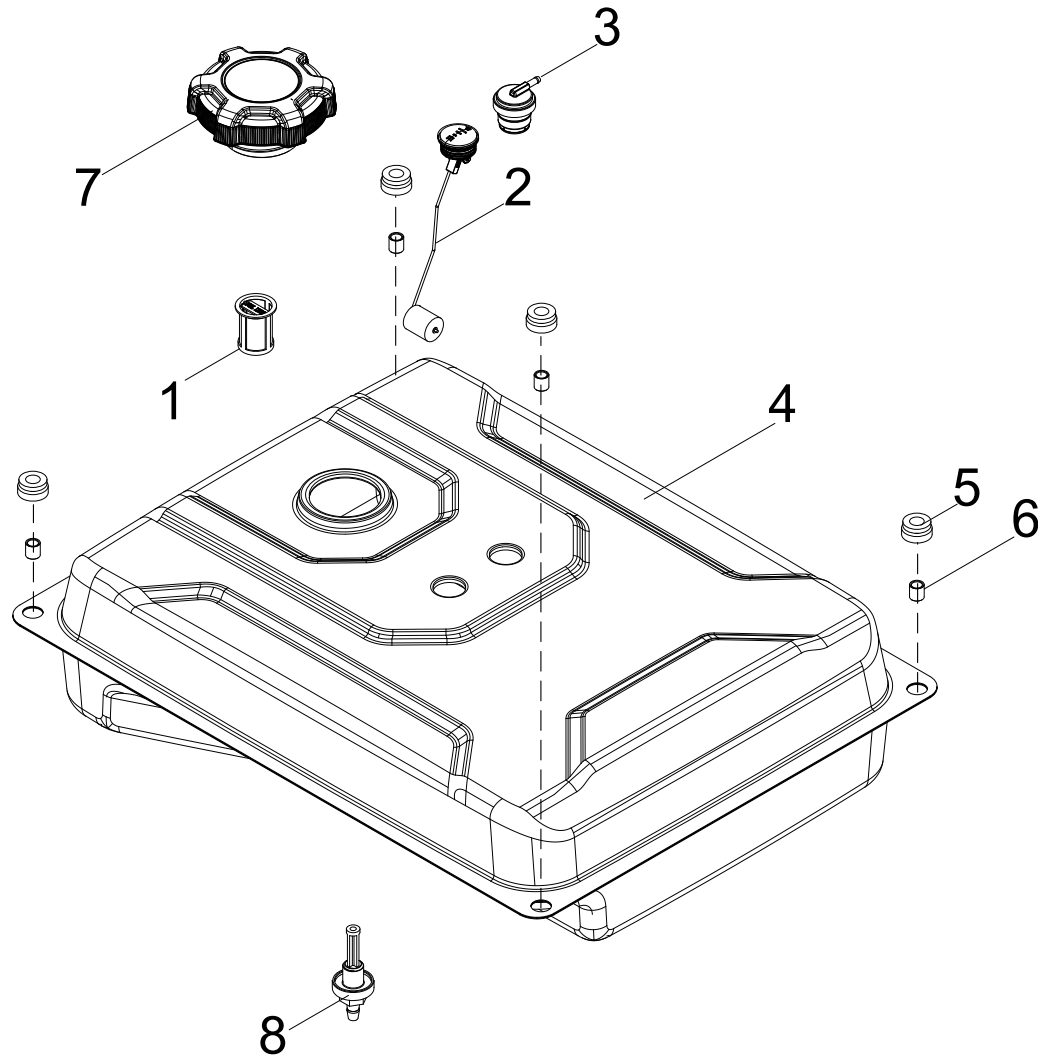

ALTERNATOR PARTS LIST

#	Part Number	Description	Qty.
1	100011570-0007	Big Flange Bolt M6 x 12	1
2	100018662-0001	Cover, End Housing, Yellow	1
3	100011250-0002	Flange Bolt M5 x 14	2
4	100020167	Bracket, End Cover Mounting	1
5	100011252-0001	Flange Bolt M5 x 18	7
6	100749873	AVR	1
7	100018595	Carbon Brush Assembly	1
8	100000563	Cable Ties	1
9	100746229	Grounding Wire	1
10	100010885-0004	Spring Washer Ø5	3
11	100010919-0002	Flat Washer Ø5	1
12	100011298-0001	Flange Bolt M6 x 170	4
13	100011394-0001	Flange Bolt M10 x 1.25 x 255	1
14	100770459	Rotor Assembly	1
15	100010905-0001	Washer Ø10	1
16	100011409-0002	Flange Bolt M5 x 203	2
17	100011419-0001	Flange Nut M5	2
18	100755532	Alternator Assembly	1
19	100018701	Terminal Block	1
20	100018572	End Housing	1
21	100770457	Stator Cover	1
22	100770458	Stator Assembly	1

FUEL TANK PARTS DIAGRAM

Figure F