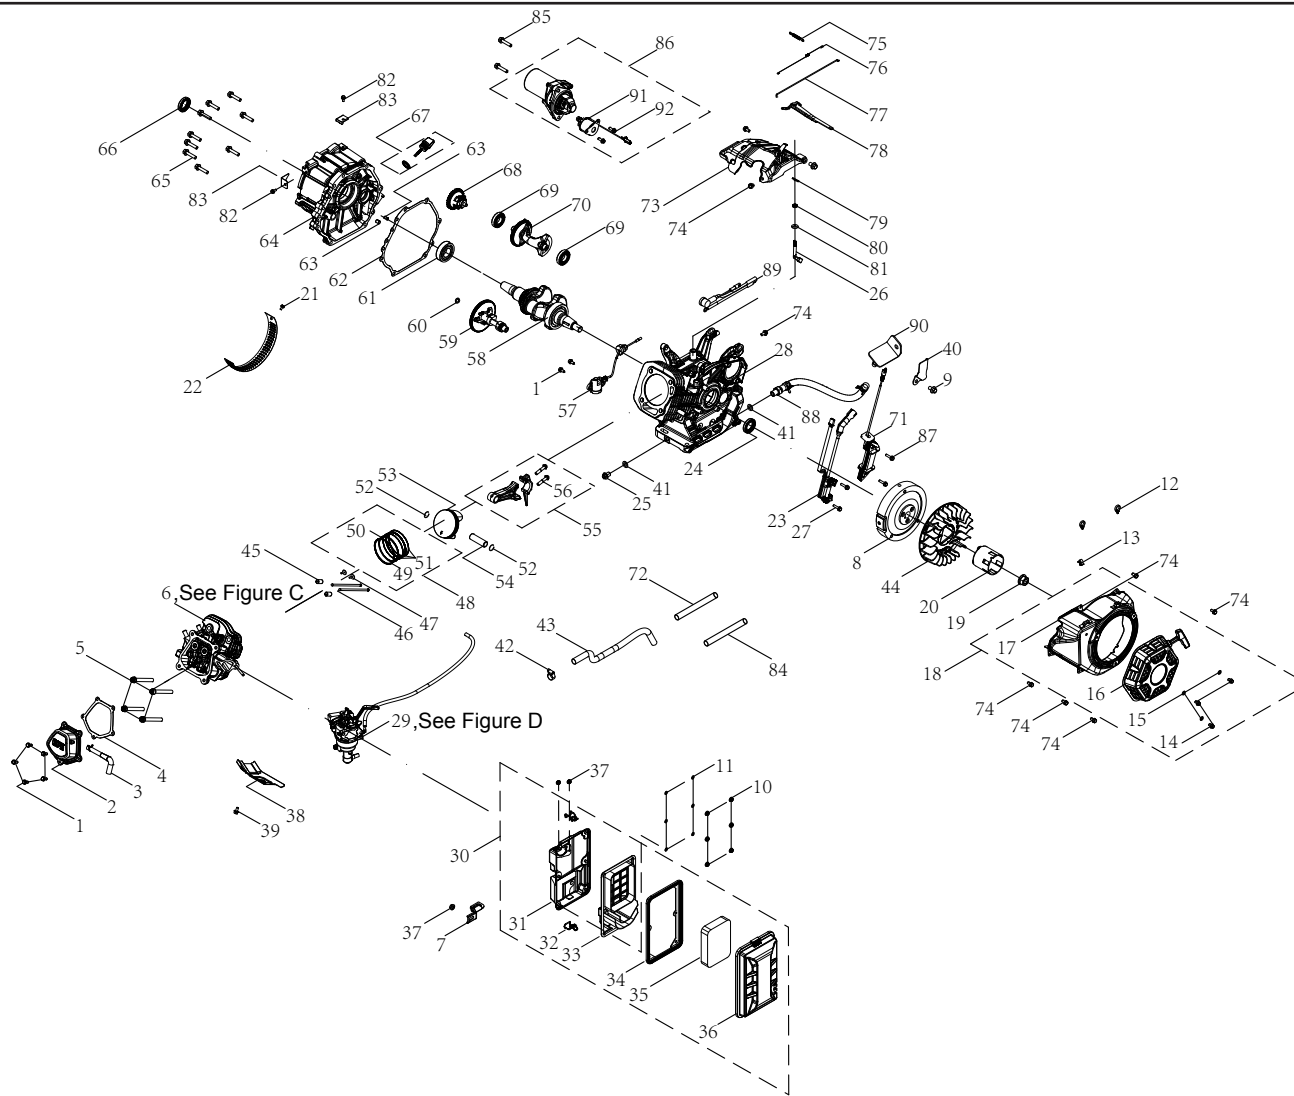

ENGINE PARTS DIAGRAM

Figure B

ENGINE PARTS LIST

#	Part Number	Description	Qty.
1	100011264-0003	Flange Bolt M6 x 16, GB5789	7
2	100002337	Cylinder Head Cover	1
3	100715570	Breather Tube	1
4	100055922	Gasket, Cylinder Head Cover	1
5	100002470	Flange Bolt M10 x 1.25 x 87	4
6	100770454	Cylinder Head Assembly	1
7	100021032	Holder, Air Cleaner	1
8	100097517	Flywheel	1
9	100011213-0001	Flange Bolt M6 x 8	1
10	100011451-0003	Flange Nut M5	6
11	100010430	Washer Ø6 x 1 x Ø12	6
12	100060808	Clamp	2
13	100000667	Clamp Ø8 x 8	1
14	100011565-0001	Flange Bolt M6 x 10, GB16674.1	3
15	100010920-0002	Washer Ø6	3
16	100715836-0001	Recoil Starter, Black	1
17	100055977-0018	Fan Cover, Yellow	1
18	100715837-0001	Recoil Starter Assembly	1
19	100011460-0001	Flange Nut M16 x 1.5	1
20	100007562	Pulley, Starter	1
21	100011248-0003	Flange Bolt M5 x 10	1
22	100141250	Air Defector	1
23	100750819	Ignition Module	1
24	100017649	Oil Seal Ø35 x Ø52 x 7	1
25	100010275	Drain Bolt, M12 x 1.5 x 15	1
26	100007980	Governor Shaft	1
27	100011269-0003	Bolt M6 x 28	2
28	100726319-0001	Crankcase	1
29	100770455	Carburetor Assembly	1
30	100712978	Air Filter Assembly	1