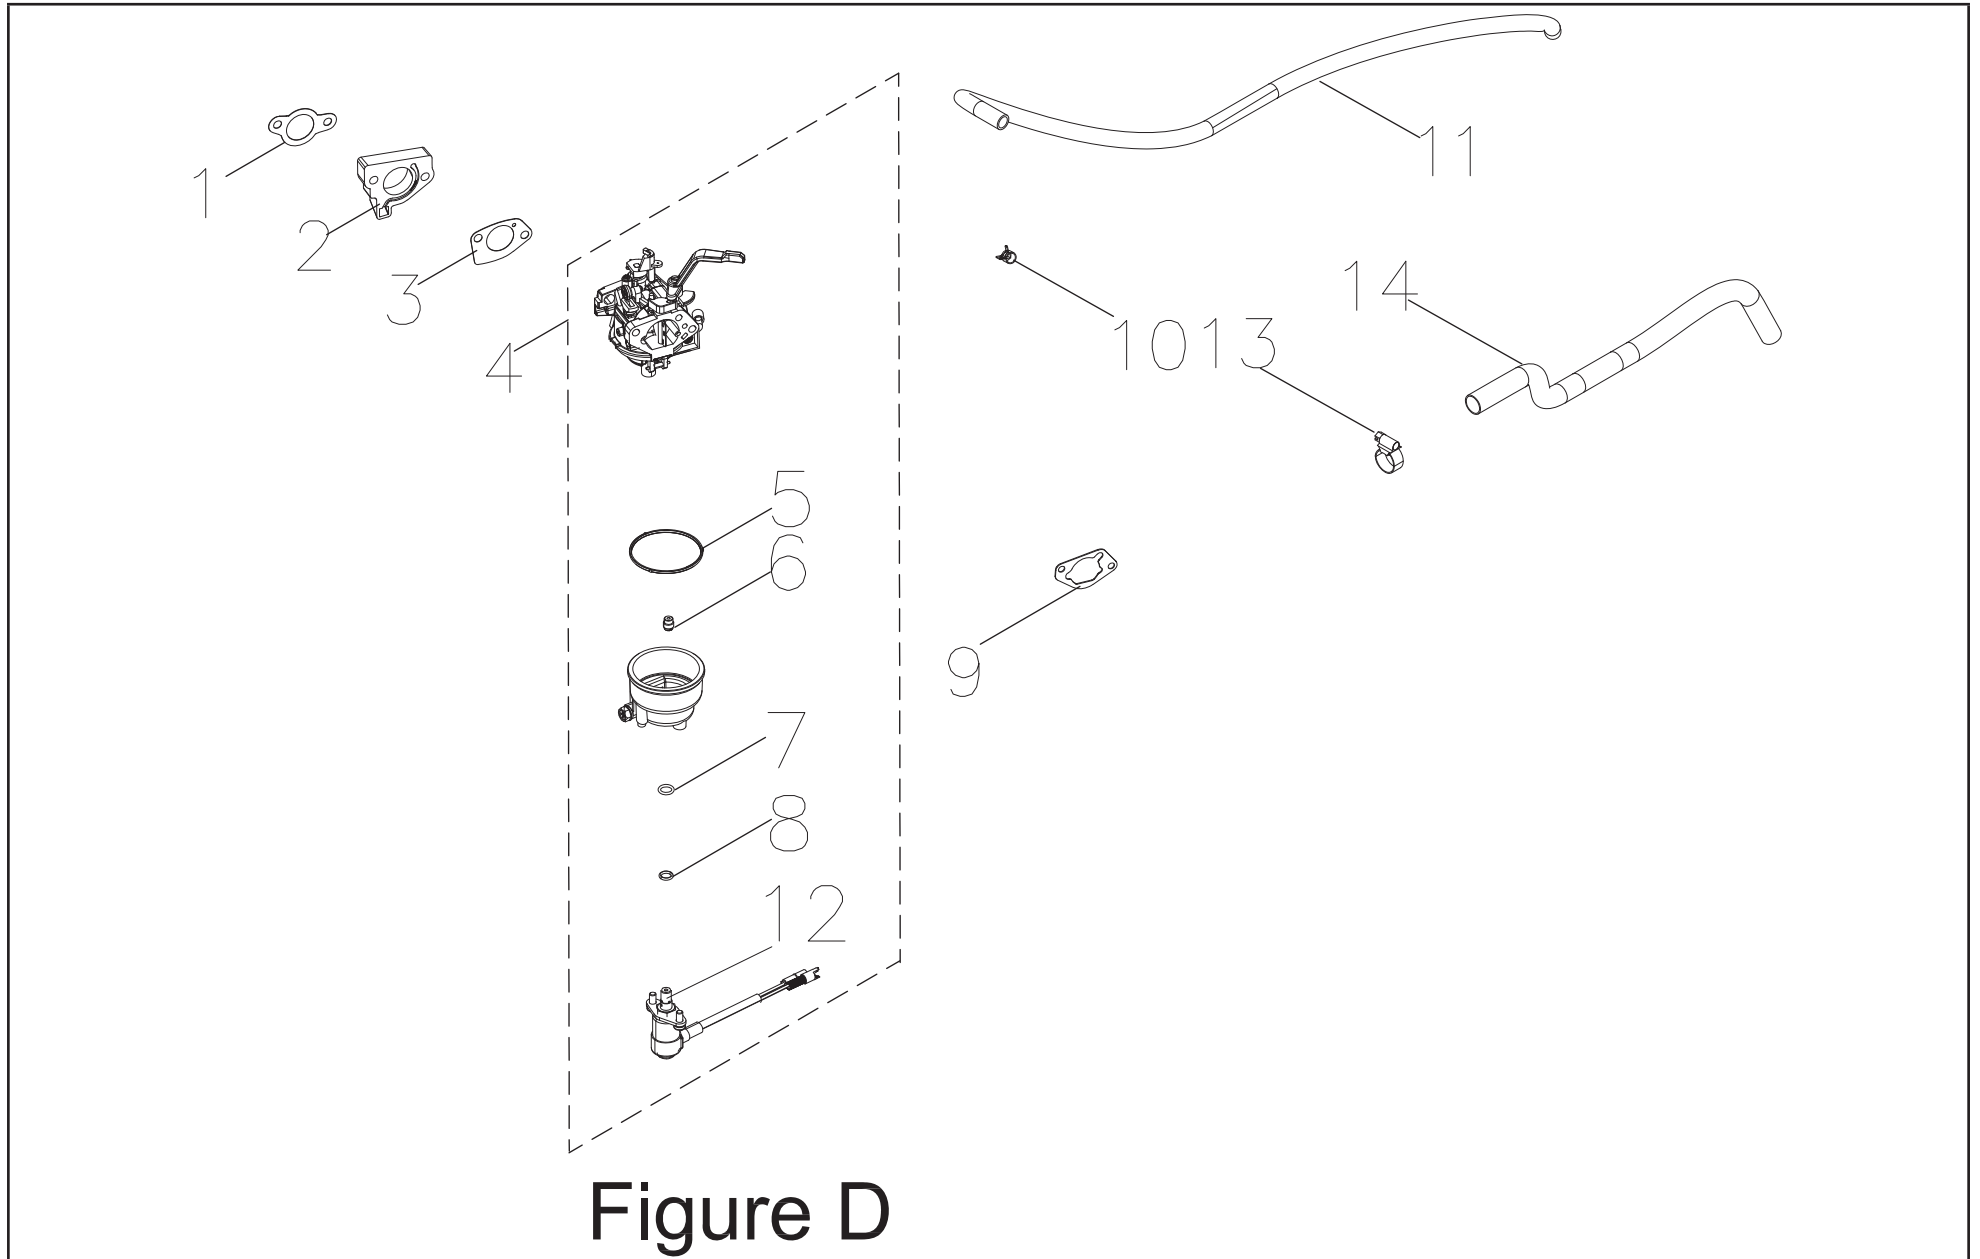

CYLINDER HEAD PARTS LIST

#	Part Number	Description	Qty.
1	100149155	Rocker Arm Assembly	2
2	100748373	Guide Plate, Push Rod	1
3	100004589	Valve Adjust Cap, Exhaust	2
4	100004576	Valve Collet	4
5	100004516	Valve Spring Seat, Exhaust	2
6	100067633	Spring, Valve	2
7	100004602	Oil Seal, Valve	1
8	100004575	Valve Spring Seat	2
9	100010389	Stud Bolt M8 x 35	2
10	100009378	Spark Plug F6RTC	1
11	100004559	Valve, Exhaust	1
12	100755926	Cylinder Head	1
13	100010364	Stud Bolt M6-8 x 104	2
14	100004539	Valve, Intake	1
15	100092681	Gasket, Cylinder Head	1

CARBURETOR PARTS DIAGRAM