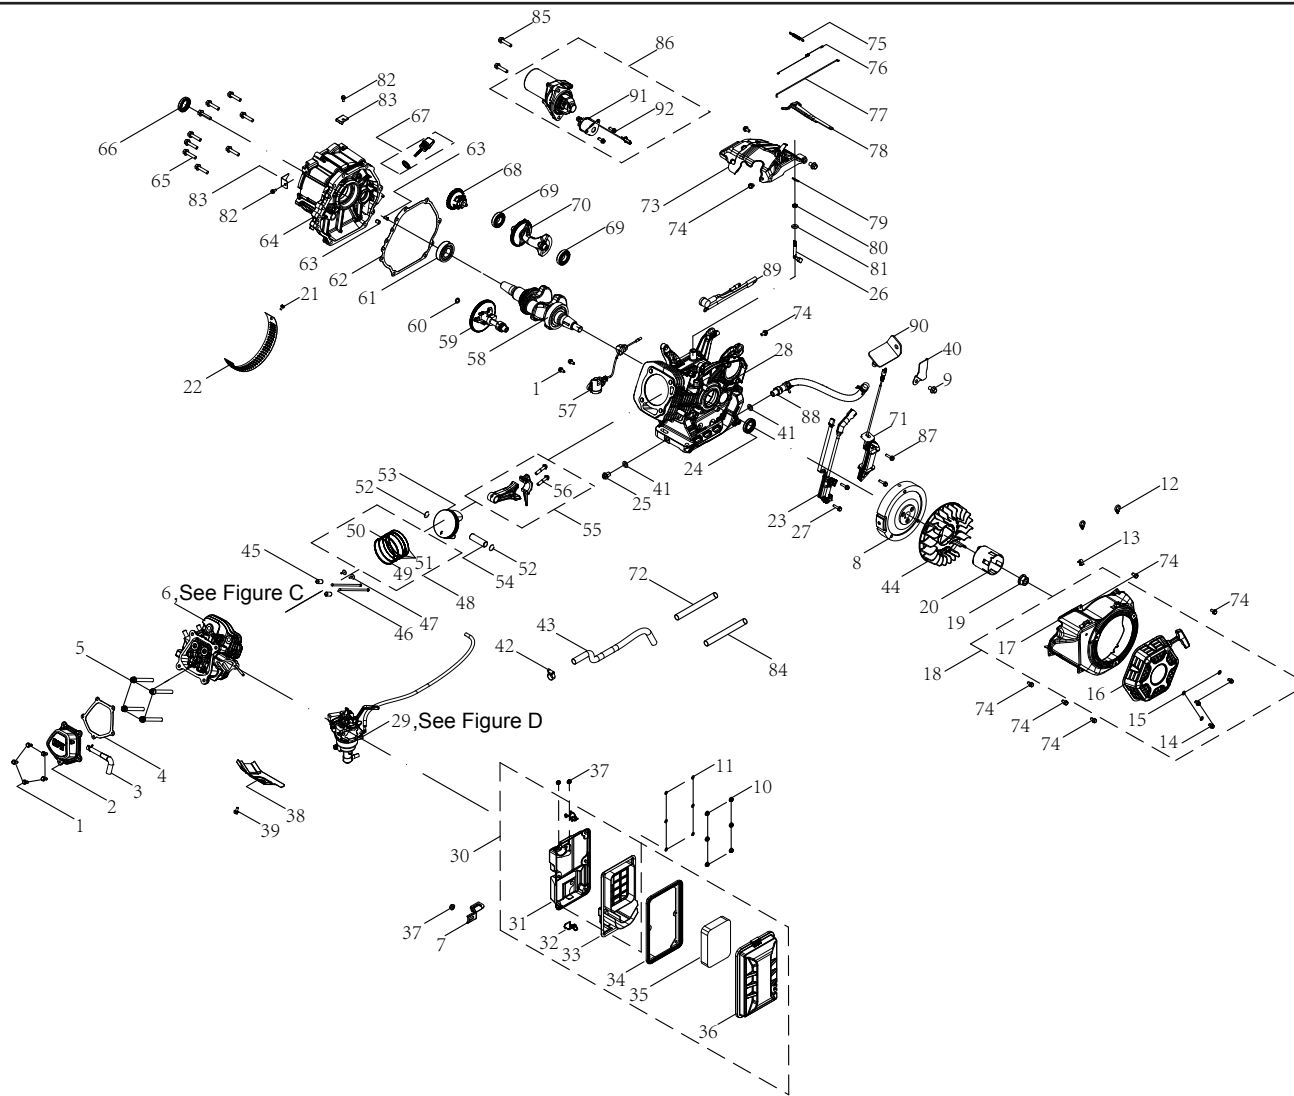

ENGINE PARTS DIAGRAM

Figure B

ENGINE PARTS LIST

#	Part Number	Description	Qty.
1	100011264-0003	Flange Bolt M6 x 16, GB5789	7
2	100002337	Cylinder Head Cover	1
3	100715570	Breather Tube	1
4	100055922	Gasket, Cylinder Head Cover	1
5	100002470	Flange Bolt M10 x 1.25 x 87	4
6	100770454	Cylinder Head Assembly, See Figure C	1
7	100021032	Bracket, Air Cleaner Support	1
8	100097517	Flywheel	1
9	100011213-0001	Flange Bolt M6 x 8	1
10	100011451-0003	Flange Nut M5	6
11	100010430	Washer Ø6 x 1 x Ø12	6
12	100060808	Clamp	2
13	100000667	Clamp Ø8 x 8	1
14	100011565-0001	Flange Bolt M6 x 10, GB16674.1	3
15	100010920-0002	Washer Ø6	3
16	100715836-0001	Recoil Starter, Black	1
17	100055977-0018	Fan Cover, Yellow	1
18	100715837-0001	Recoil Starter Assembly	1
19	100011460-0001	Flange Nut M16 x 1.5	1
20	100007562	Pulley, Starter	1
21	100011248-0003	Flange Bolt M5 x 10	1
22	100141250	Screen, Alternator Air Inlet	1
23	100750819	Ignition Module	1
24	100017649	Oil Seal Ø35 x Ø52 x 7	1
25	100010275	Drain Bolt, M12 x 1.5 x 15	1
26	100007980	Governor Shaft	1
27	100011269-0003	Bolt M6 x 28	2
28	100726319-0001	Crankcase	1
29	100770455	Carburetor Assembly, See Figure D	1
30	100712978	Air Filter Assembly	1