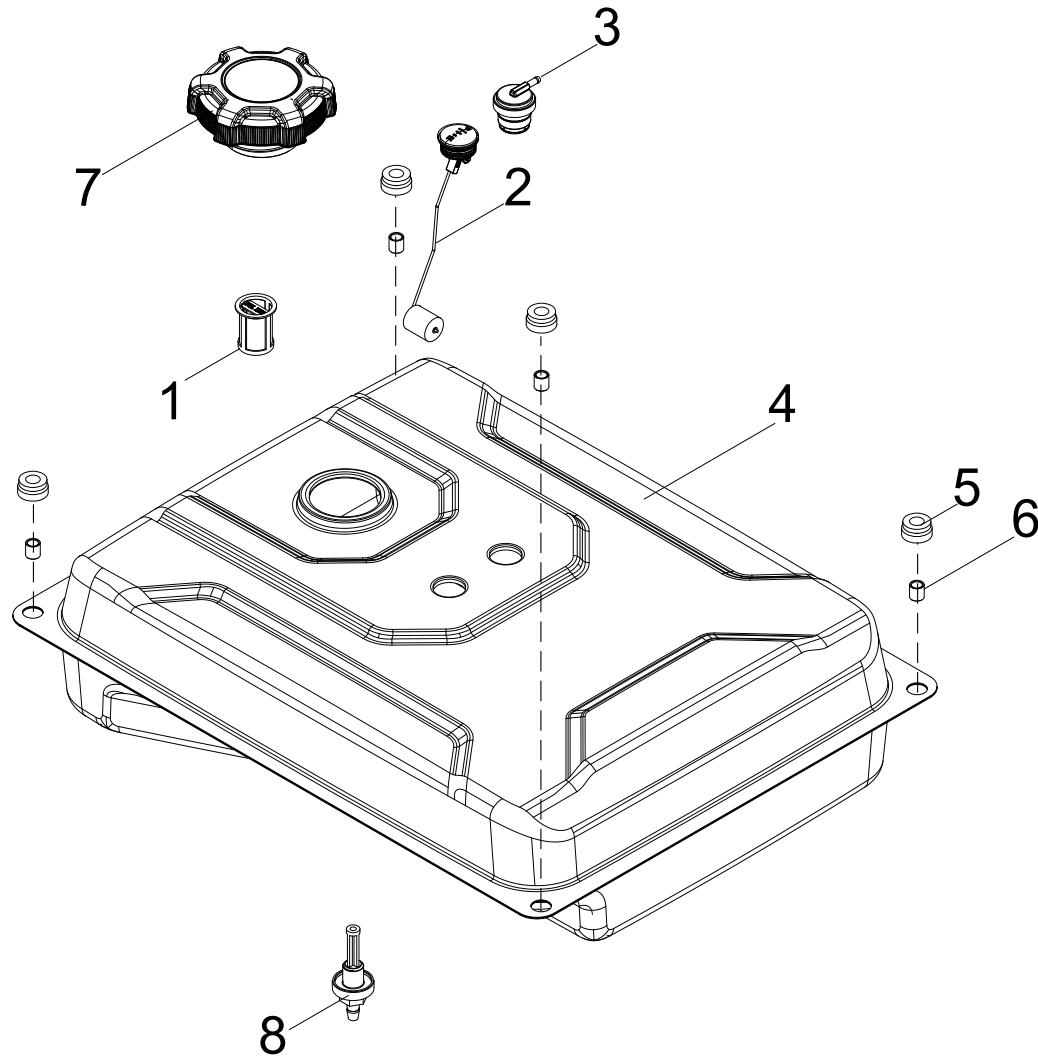

ALTERNATOR PARTS LIST

#	Part Number	Description	Qty.
1	100011570-0007	Big Flange Bolt M6 x 12	1
2	100018662-0001	Generator End Cover, Yellow	1
3	100011250-0002	Flange Bolt M5 x 14	2
4	100020167	Support, End Cover	1
5	100011252-0001	Flange Bolt M5 x 18	7
6	100749873	AVR	1
7	100018595	Carbon Brush Assembly	1
8	100000563	Cable Ties	1
9	100746229	Grounding Wire	1
10	100010885-0004	Spring Washer Ø5	3
11	100010919-0002	Flat Washer Ø5	1
12	100011298-0001	Flange Bolt M6 x 170	4
13	100011394-0001	Flange Bolt M10 x 1.25 x 255	1
14	100770459	Rotor Assembly	1
15	100010905-0001	Washer Ø10	1
16	100011409-0001	Flange Bolt M5 x 203	2
17	100011419-0001	Flange Nut M5	2
18	100755532	Alternator Assembly	1
19	100018701	Terminal Block	1
20	100018572	End Housing	1
21	100770457	Stator Cover	1
22	100770458	Stator Assembly	1

FUEL TANK PARTS DIAGRAM

Figure F