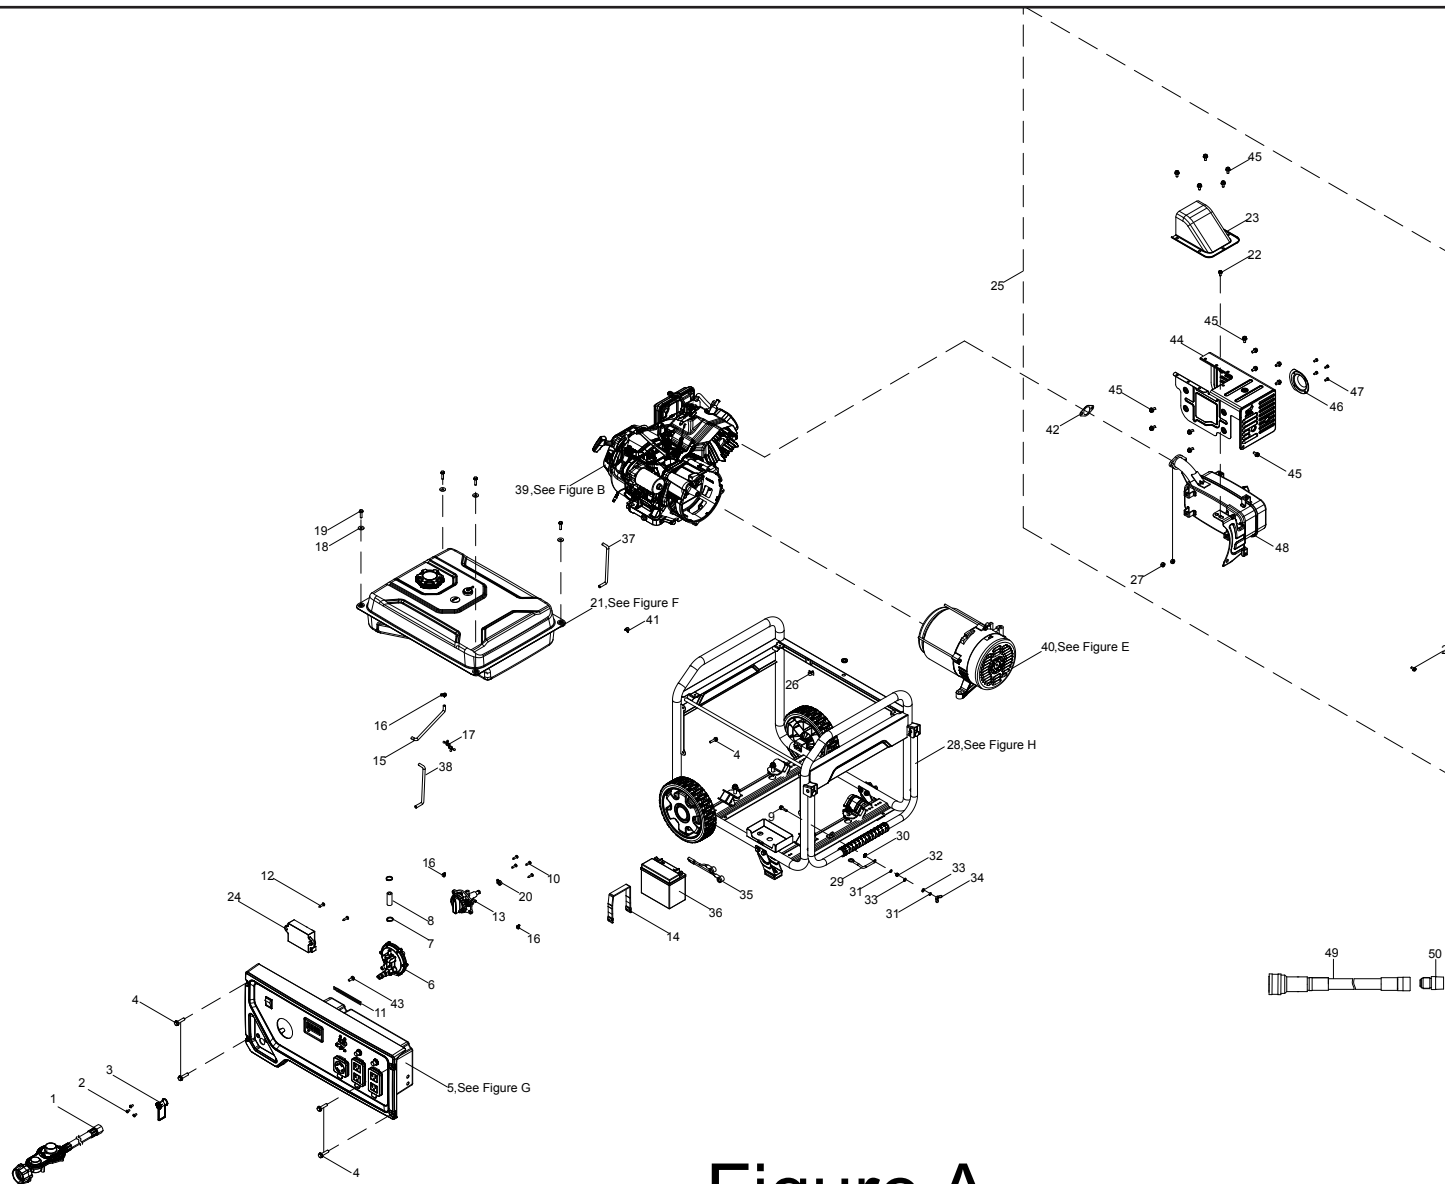

GENERATOR PARTS DIAGRAM

Figure A

GENERATOR PARTS LIST

#	Part Number	Description	Qty.
1	10075528-0001	LPG Hose With Regulator	1
2	100713896-0001	Screw M5 x 16	3
3	100756065	Rubber Cover, LPG Regulator	1
4	100011264-0002	Flange Bolt M6 x 16	5
5	100771284-0001	Control Panel Assembly, See Figure G	1
6	100755502	LPG Regulator	1
7	100110283	Clamp Ø17	2
8	100764319	Hose, LPG, Regulator to Fuel Valve	1
9	100011269-0003	Flange Bolt M6 x 28	1
10	100093250-0002	Self-tapping Screw ST4.8 x 20	4
11	100062546	Wire Clip B	1
12	100032967-0002	Screw M4.2 x 16	2
13	100755980	Fuel Valve Assembly	1
14	100764322	Tape	1
15	100747340	Fuel Tube, Ø4 x Ø10 x 290	1
16	100005138	Clamp Ø9.5 x 8	3
17	100714686	Clamp	1
18	100010439-0001	Washer Ø6.5 x 2 x Ø25	4
19	100011268-0002	Flange Bolt M6 x 25	4
20	100159468-0001	Clamp, Fuel Hose	1
21	100770447	Fuel Tank Assembly, See Figure F	1
22	100011311-0005	Flange Bolt M8 x 16	2
23	100163910-0001	Air Guide, Muffler	1
24	5.1830.022	CO Shutdown Module	1
25	100770446	Muffler Assembly	1
26	100000667	Clamp Ø8 x 8	1