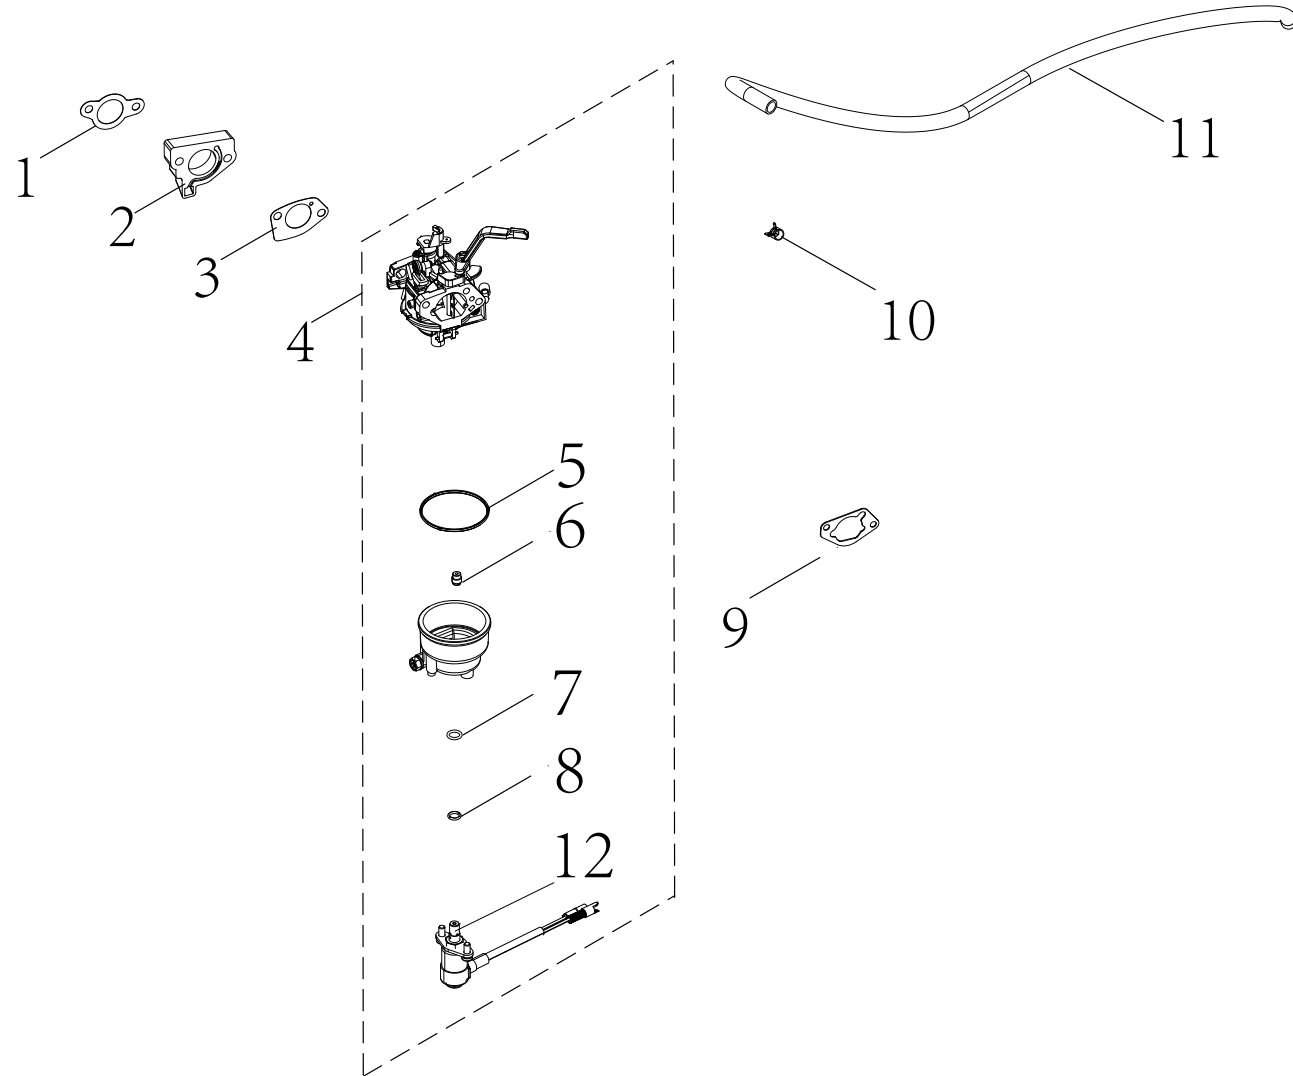

CYLINDER HEAD PARTS DIAGRAM

Figure C

CYLINDER HEAD PARTS LIST

#	Part Number	Description	Qty.
1	100149155	Rocker Arm Assembly	2
2	100748373	Guide Plate, Push Rod	1
3	100004589	Valve Adjust Cap, Exhaust	2
4	100004576	Valve Collet	4
5	100004516	Valve Spring Seat, Exhaust	2
6	100067633	Spring, Valve	2
7	100004602	Oil Seal, Valve	1
8	100004575	Valve Spring Seat	2
9	100010389	Stud Bolt M8 x 35	2
10	100009378	Spark Plug F6RTC	1
11	100004559	Valve, Exhaust	1
12	100755926	Cylinder Head	1
13	100010364	Stud Bolt M6-8 x 104	2
14	100004539	Valve, Intake	1
15	100092681	Gasket, Cylinder Head	1

CARBURETOR PARTS DIAGRAM

Figure D

CARBURETOR PARTS LIST

#	Part Number	Description	Qty.
1	100076230	Gasket, Insulator	1
2	100005618	Insulator, Carburetor	1
3	100076228	Gasket, Carburetor	1
4	100755935	Carburetor Assembly	1
5	100005720	Fuel Bowl O-Ring	1
6	100032770	Main Jet Standard	1
	100130110	Main Jet Altitude 1000-3000m	/
7	100130186	O-Ring, Solenoid Valve Base	1
8	100130185	O-Ring, Solenoid Valve	1
9	100076229	Gasket, Air Filter Base	1
10	100005138	Clamp 1	1
11	100747342	Fuel Pipe, Ø4 x Ø10 x 465	1
12	100752952	Solenoid Valve	1

ALTERNATOR PARTS DIAGRAM

Figure E

ALTERNATOR PARTS LIST

#	Part Number	Description	Qty.
1	100011570-0007	Big Flange Bolt M6 x 12	1
2	100018662-0001	Generator End Cover, Yellow	1
3	100011250-0002	Flange Bolt M5 x 14	2
4	100020167	Support, End Cover	1
5	100011252-0001	Flange Bolt M5 x 18	7
6	100749873	AVR	1
7	100018595	Carbon Brush Assembly	1
8	100000563	Cable Ties	1
9	100746229	Grounding Wire	1
10	100010885-0004	Spring Washer Ø5	3
11	100010919-0002	Flat Washer Ø5	1
12	100011298-0001	Flange Bolt M6 x 170	4
13	100011394-0001	Flange Bolt M10 x 1.25 x 255	1
14	100770459	Rotor Assembly	1
15	100010905-0001	Washer Ø10	1
16	100011409-0001	Flange Bolt M5 x 203	2
17	100011419-0001	Flange Nut M5	2
18	100755532	Alternator Assembly	1
19	100018701	Terminal Block	1
20	100018572	End Housing	1
21	100770457	Stator Cover	1
22	100770458	Stator Assembly	1