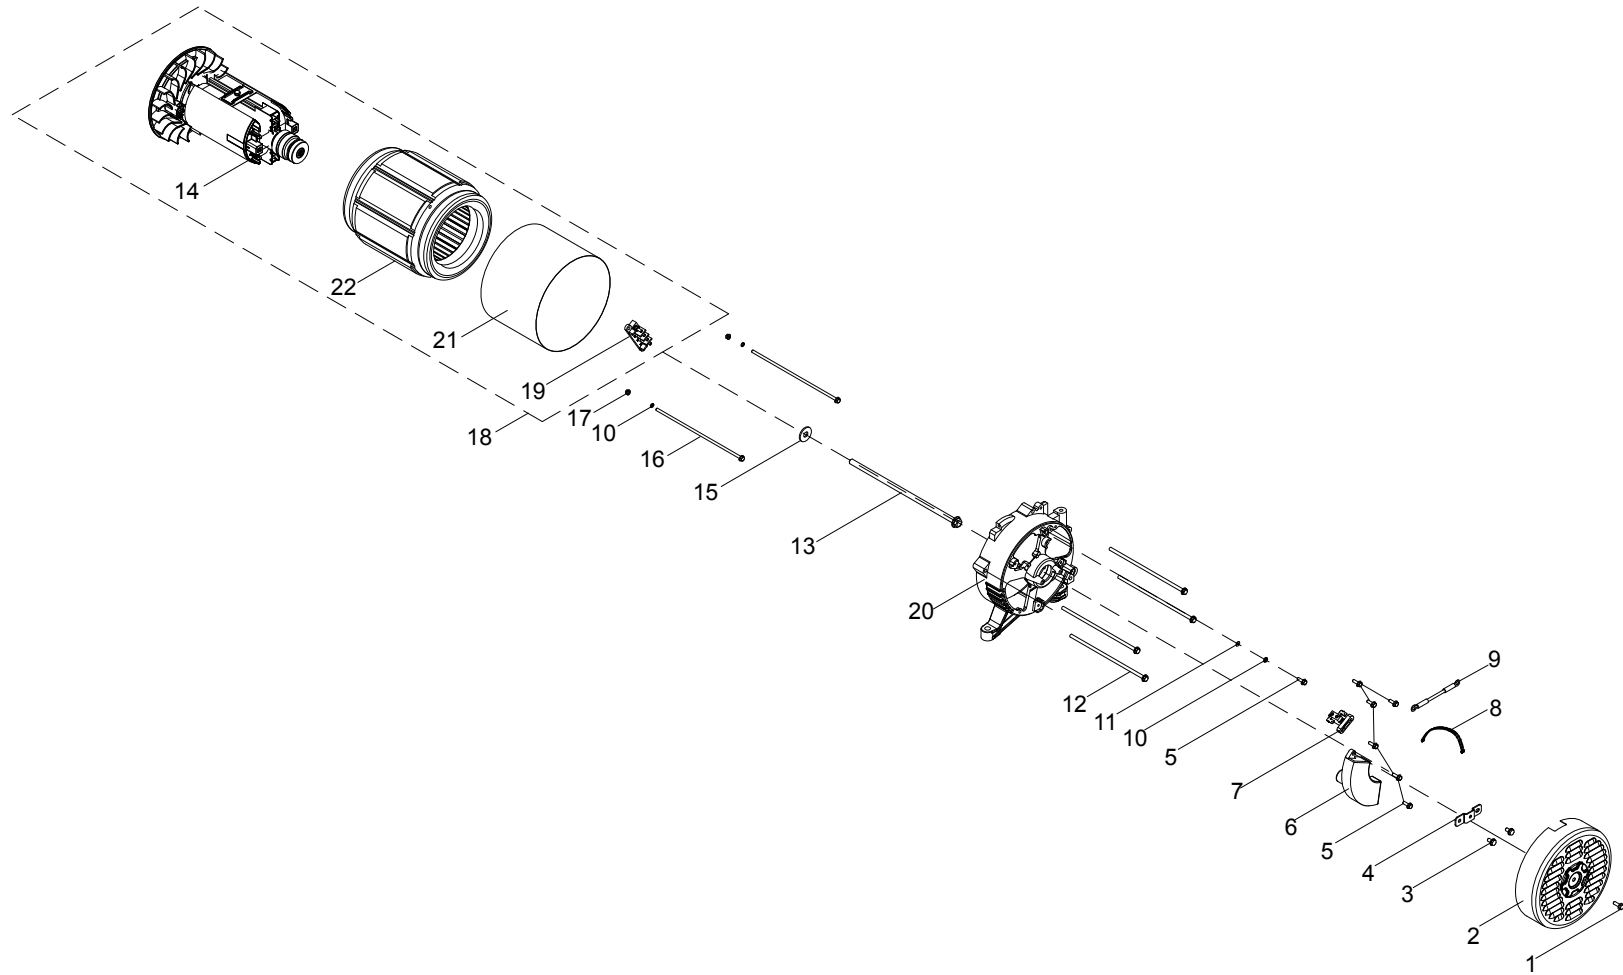

CARBURETOR PARTS DIAGRAM

CARBURETOR PARTS LIST

#	Part Number	Description	Qty.
1	100076230	Gasket, Insulator	1
2	100005618	Insulator, Carburetor	1
3	100076228	Gasket, Carburetor	1
4	100755935	Carburetor Assembly	1
5	100005720	Fuel Bowl O-Ring	1
6	100032770	Main Jet Standard	1
	100130110	Main Jet Altitude 1000-3000m	/
7	100130186	O-Ring, Solenoid Valve Base	1
8	100130185	O-Ring, Solenoid Valve	1
9	100076229	Gasket, Air Filter Base	1
10	100005138	Clamp 1	1
11	100747342	Fuel Pipe, Ø4 x Ø10 x 465	1
12	100752952	Solenoid Valve	1
13	100159468-0001	Clamp, Fuel Hose	1
14	100764318	Fuel Hose	1

ALTERNATOR PARTS DIAGRAM

Figure E

ALTERNATOR PARTS LIST

#	Part Number	Description	Qty.
1	100011570-0007	Big Flange Bolt M6 x 12	1
2	100018662-0001	Cover, End Housing, Yellow	1
3	100011250-0002	Flange Bolt M5 x 14	2
4	100020167	Bracket, End Cover Mounting	1
5	100011252-0001	Flange Bolt M5 x 18	7
6	100749873	AVR	1
7	100018595	Carbon Brush Assembly	1
8	100000563	Cable Ties	1
9	100746229	Grounding Wire	1
10	100010885-0004	Spring Washer Ø5	3
11	100010919-0002	Flat Washer Ø5	1
12	100011298-0001	Flange Bolt M6 x 170	4
13	100011394-0001	Flange Bolt M10 x 1.25 x 255	1
14	100770459	Rotor Assembly	1
15	100010905-0001	Washer Ø10	1
16	100011409-0002	Flange Bolt M5 x 203	2
17	100011419-0001	Flange Nut M5	2
18	100755532	Alternator Assembly	1
19	100018701	Terminal Block	1
20	100018572	End Housing	1
21	100770457	Stator Cover	1
22	100770458	Stator Assembly	1