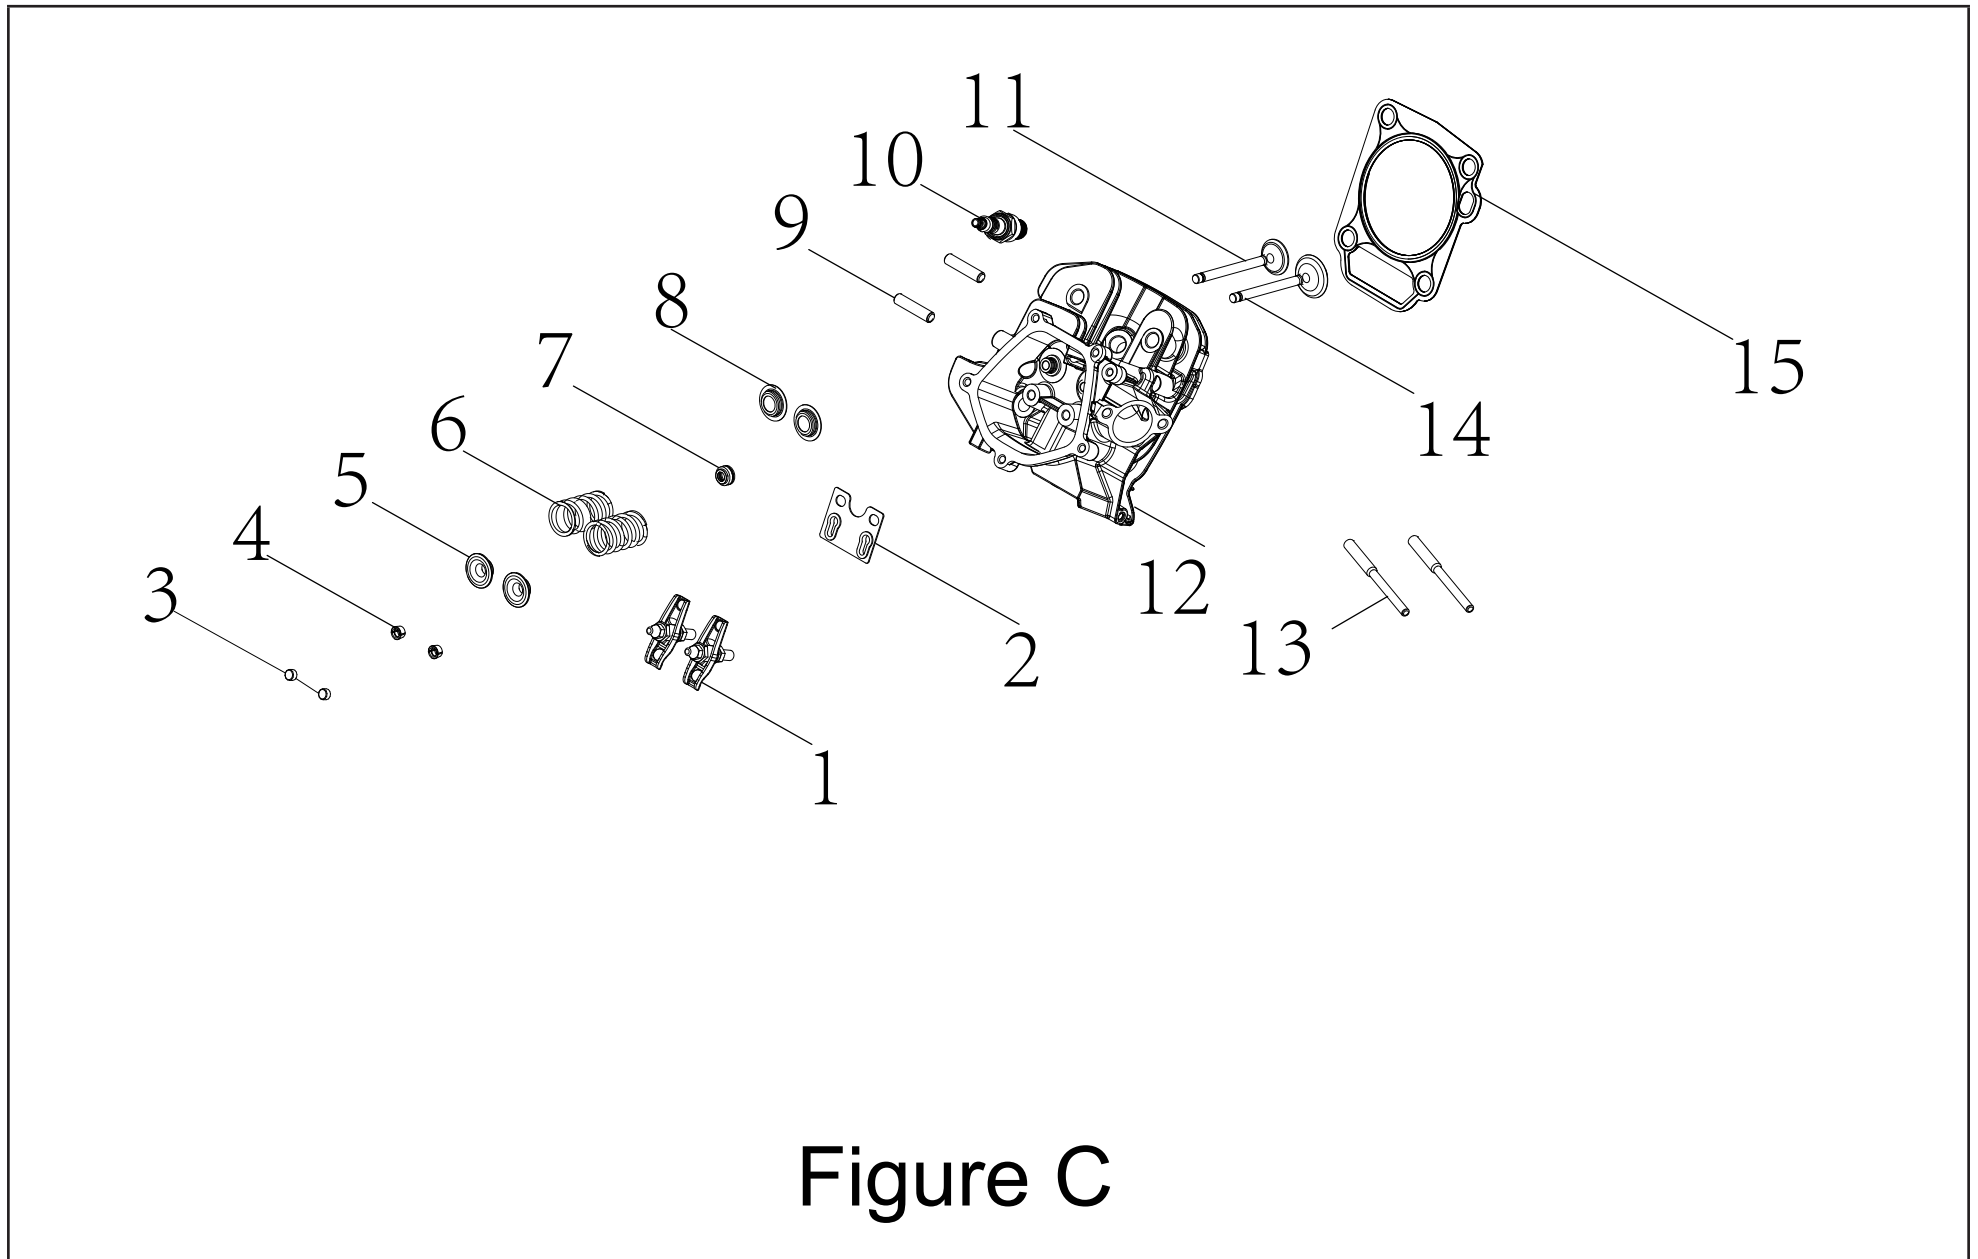

#	Part Number	Description	Qty.
61	100010763	Bearing TM6207	1
62	100714134	Gasket, Crankcase Cover	1
63	100010549	Dowel Pin Ø8 x 12	2
64	100729997	Cover, Crankcase	1
65	100011323-0001	Flange Bolt M8 x 38	9
66	100017653	Oil Seal Ø35 x Ø52 x 7, Spiral Grain	1
67	100004129-0008	Oil Dipstick Assembly	1
68	100008305	Gear, Governor	1
69	100010742	Bearing TM6202 - P63	2
70	100726451	Balance Shaft	1
71	100752617	Charge Coil	1
72	100713891	Sleeve, Fuel Hose, Ø20 x 150	1
73	100715161	Governor Control Assembly	1
74	100011261-0004	Flange Bolt M6 x 12, GB5789	9
75	100087179	Spring, Governor	1
76	100093022	Spring, Throttle Return	1
77	100007958	Rod, Governor	1
78	100008428	Arm, Governor	1
79	100007989	Cotter, Governor Shaft	1
80	100017631	Oil Seal Ø8 x Ø14 x 4	1
81	100010518-0001	Washer Ø8 x 0.8 x Ø20	1
82	100011260-0007	Flange Bolt M6 x 10	2
83	100714294	Support, End Cover	2
84	100764321	Sleeve, Fuel Hose, Ø12 x Ø14 x 410	1
85	100011320-0002	Flange Bolt M8 x 35	2
86	100752622	Starter Assembly	1
87	100033038-0002	Flange Bolt M6 x 32	2
88	100764991	Oil Drain Hose Assembly	1
89	100752662	Battery Connecting Wire	1
90	100763462	Mounting Bracket	1
91	100713758-0001	Solenoid, Starter	1
92	100011250-0002	Flange Bolt M5 x 14	2

CYLINDER HEAD PARTS DIAGRAM

Figure C

CYLINDER HEAD PARTS LIST

#	Part Number	Description	Qty.
1	100149155	Rocker Arm Assembly	2
2	100748373	Guide Plate, Push Rod	1
3	100004589	Valve Adjust Cap, Exhaust	2
4	100004576	Valve Collet	4
5	100004516	Valve Spring Seat, Exhaust	2
6	100067633	Spring, Valve	2
7	100004602	Oil Seal, Valve	1
8	100004575	Valve Spring Seat	2
9	100010389	Stud Bolt M8 x 35	2
10	100009378	Spark Plug F6RTC	1
11	100004559	Valve, Exhaust	1
12	100755926	Cylinder Head	1
13	100010364	Stud Bolt M6-8 x 104	2
14	100004539	Valve, Intake	1
15	100092681	Gasket, Cylinder Head	1