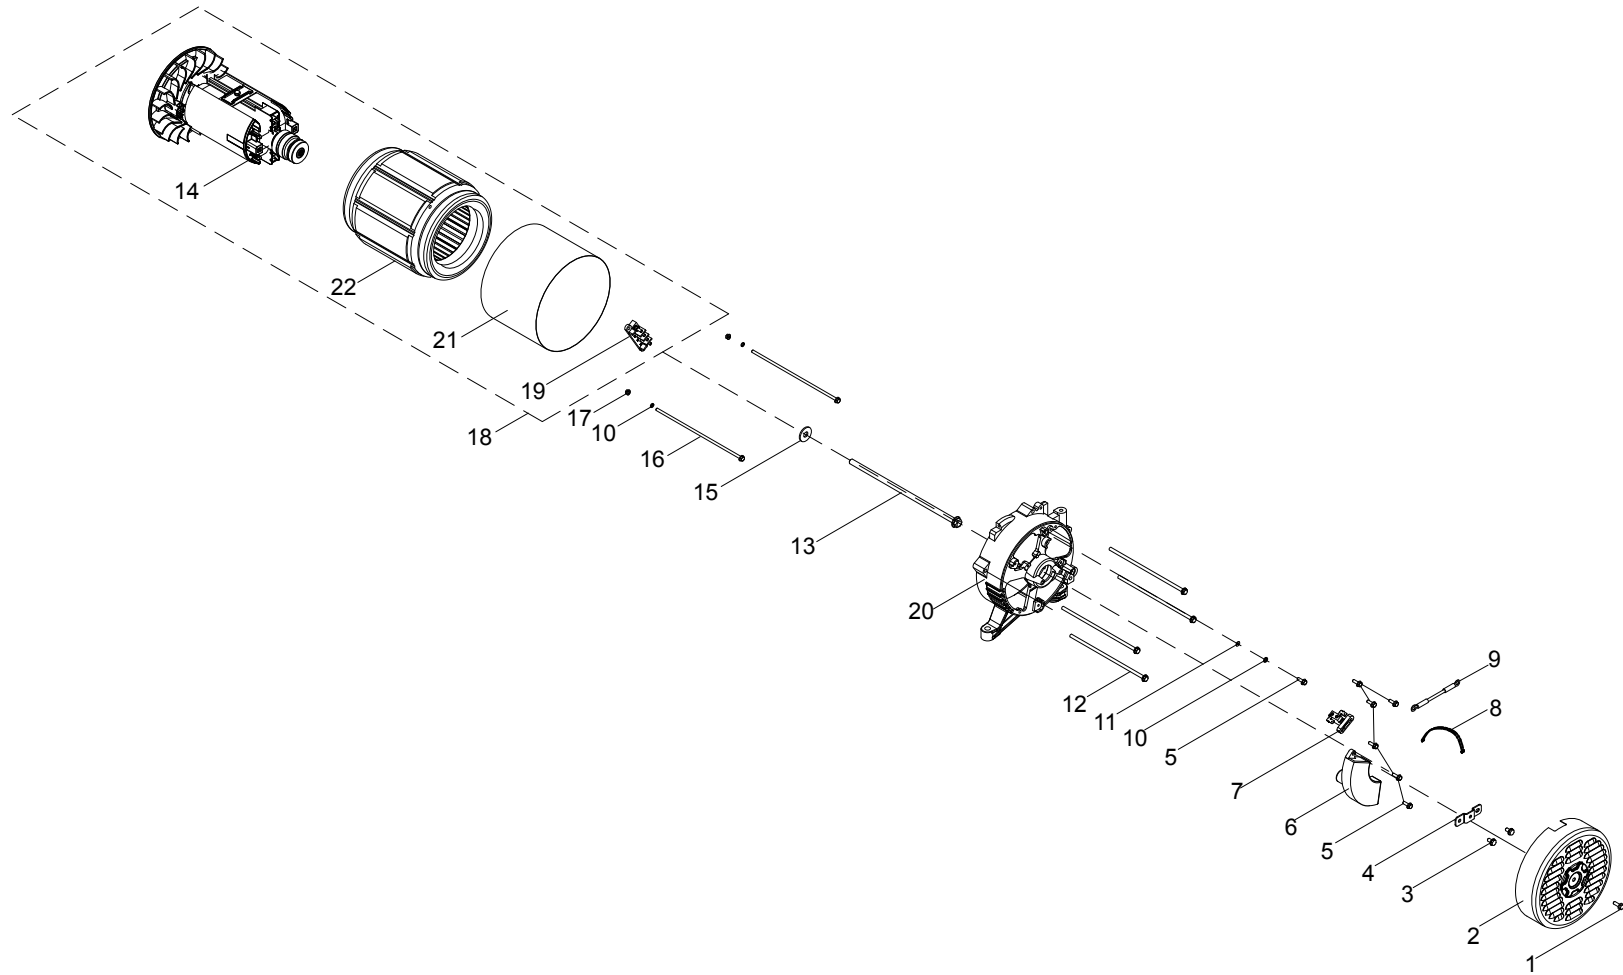

CYLINDER HEAD PARTS DIAGRAM

Figure C

CYLINDER HEAD PARTS LIST

#	Part Number	Description	Qty.
1	100149155	Rocker Arm Assembly	2
2	100748373	Guide Plate, Push Rod	1
3	100004589	Valve Adjust Cap, Exhaust	2
4	100004576	Valve Collet	4
5	100004516	Valve Spring Seat, Exhaust	2
6	100067633	Spring, Valve	2
7	100004602	Oil Seal, Valve	1
8	100004575	Valve Spring Seat	2
9	100010389	Stud Bolt M8 x 35	2
10	100009378	Spark Plug F6RTC	1
11	100004559	Valve, Exhaust	1
12	100755926	Cylinder Head	1
13	100010364	Stud Bolt M6-8 x 104	2
14	100004539	Valve, Intake	1
15	100092681	Gasket, Cylinder Head	1

CARBURETOR PARTS DIAGRAM

Figure D

CARBURETOR PARTS LIST

#	Part Number	Description	Qty.
1	100076230	Gasket, Insulator	1
2	100005618	Insulator, Carburetor	1
3	100076228	Gasket, Carburetor	1
4	100755935	Carburetor Assembly	1
5	100005720	Fuel Bowl O-Ring	1
6	100032770	Main Jet Standard	1
	100130110	Main Jet Altitude 1000-3000m	/
7	100130186	O-Ring, Solenoid Valve Base	1
8	100130185	O-Ring, Solenoid Valve	1
9	100076229	Gasket, Air Filter Base	1
10	100005138	Clamp 1	1
11	100747342	Fuel Pipe, Ø4 x Ø10 x 465	1
12	100752952	Solenoid Valve	1

ALTERNATOR PARTS DIAGRAM

Figure E

ALTERNATOR PARTS LIST

#	Part Number	Description	Qty.
1	100011570-0007	Big Flange Bolt M6 x 12	1
2	100018662-0001	Generator End Cover, Yellow	1
3	100011250-0002	Flange Bolt M5 x 14	2
4	100020167	Support, End Cover	1
5	100011252-0001	Flange Bolt M5 x 18	7
6	100749873	AVR	1
7	100018595	Carbon Brush Assembly	1
8	100000563	Cable Ties	1
9	100746229	Grounding Wire	1
10	100010885-0004	Spring Washer Ø5	3
11	100010919-0002	Flat Washer Ø5	1
12	100011298-0001	Flange Bolt M6 x 170	4
13	100011394-0001	Flange Bolt M10 x 1.25 x 255	1
14	100770459	Rotor Assembly	1
15	100010905-0001	Washer Ø10	1
16	100011409-0001	Flange Bolt M5 x 203	2
17	100011419-0001	Flange Nut M5	2
18	100755532	Alternator Assembly	1
19	100018701	Terminal Block	1
20	100018572	End Housing	1
21	100770457	Stator Cover	1
22	100770458	Stator Assembly	1