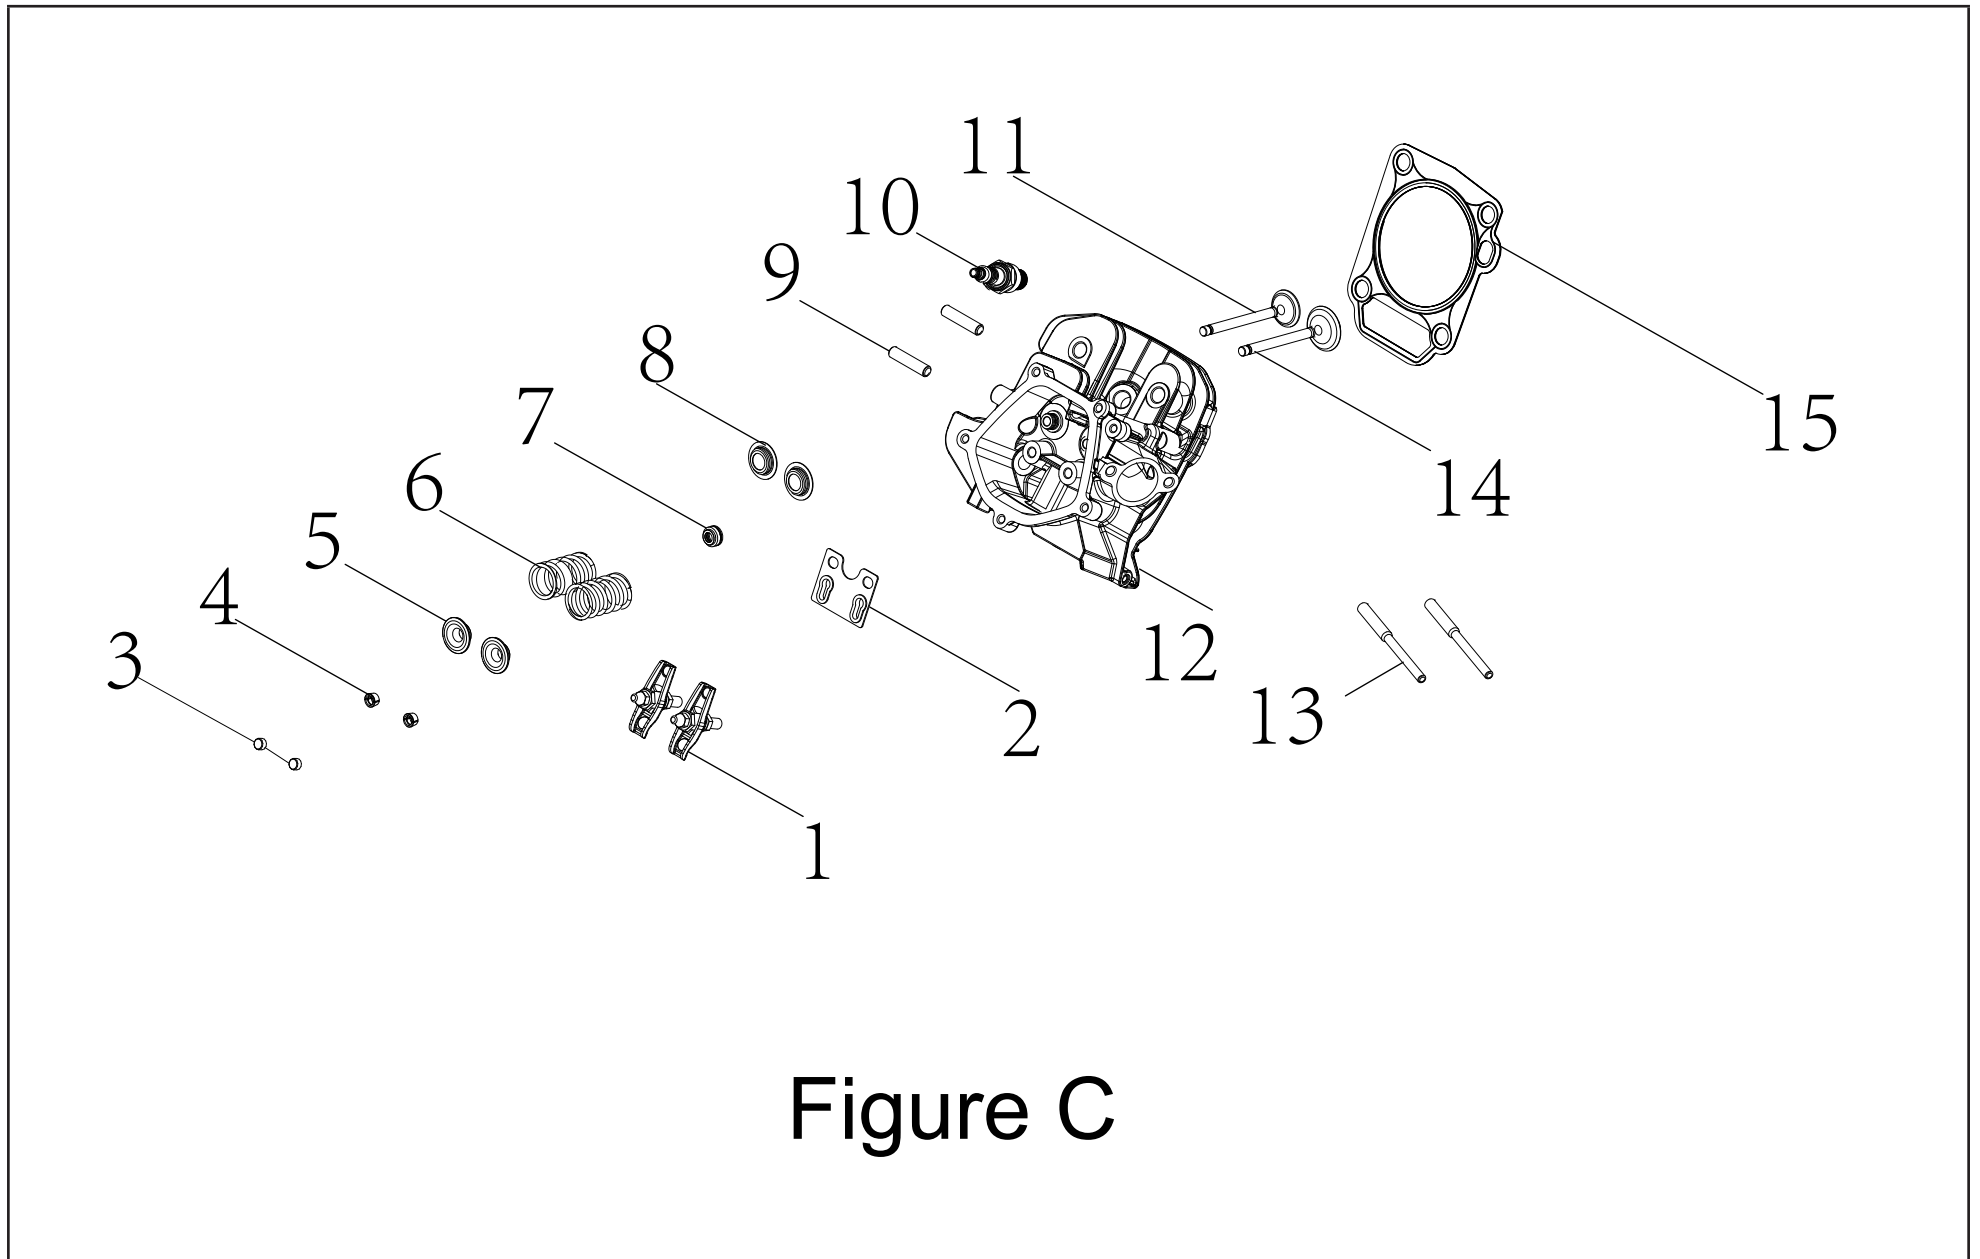

#	Part Number	Description	Qty.
61	100010763	Bearing TM6207	1
62	100714134	Gasket, Crankcase Cover	1
63	100010549	Dowel Pin Ø8 x 12	2
64	100729997	Cover, Crankcase	1
65	100011323-0001	Flange Bolt M8 x 38	9
66	100017653	Oil Seal Ø35 x Ø52 x 7, Spiral Grain	1
67	100004129-0008	Oil Dipstick Assembly	1
68	100008305	Gear, Governor	1
69	100010742	Bearing TM6202 - P63	2
70	100726451	Balance Shaft	1
71	100752617	Charge Coil	1
72	100713891	Sleeve	1
73	100715161	Control Assembly	1
74	100011261-0004	Flange Bolt M6 x 12, GB5789	9
75	100087179	Spring, Governor	1
76	100093022	Spring, Throttle Return	1
77	100007958	Rod, Governor	1
78	100008428	Arm, Governor	1
79	100007989	Cotter, Governor Shaft	1
80	100017631	Oil Seal Ø8 x Ø14 x 4	1
81	100010518-0001	Washer Ø8 x 0.8 x Ø20	1
82	100011260-0007	Flange Bolt M6 x 10	2
83	100714294	Support, End Cover	2
84	100764321	Fuel Hose Jacket	1
85	100011320-0002	Flange Bolt M8 x 35	2
86	100752622	Starter	1
87	100033038-0002	Flange Bolt M6 x 32	2
88	100764991	Oil Drain Pipe	1
89	100752662	Battery Connecting Wire	1
90	100763462	Mounting Bracket	1
91	100713758-0001	Solenoid, Starter	1
92	100011250-0002	Flange Bolt M5 x 14	2

## CYLINDER HEAD PARTS DIAGRAM

Figure C

**CYLINDER HEAD PARTS LIST**

#	Part Number	Description	Qty.
1	100149155	Rocker Arm Assembly	2
2	100748373	Guide Plate, Push Rod	1
3	100004589	Valve Adjust Cap, Exhaust	2
4	100004576	Valve Collet	4
5	100004516	Valve Spring Seat, Exhaust	2
6	100067633	Spring, Valve	2
7	100004602	Oil Seal, Valve	1
8	100004575	Valve Spring Seat	2
9	100010389	Stud Bolt M8 x 35	2
10	100009378	Spark Plug F6RTC	1
11	100004559	Valve, Exhaust	1
12	100755926	Cylinder Head	1
13	100010364	Stud Bolt M6-8 x 104	2
14	100004539	Valve, Intake	1
15	100092681	Gasket, Cylinder Head	1