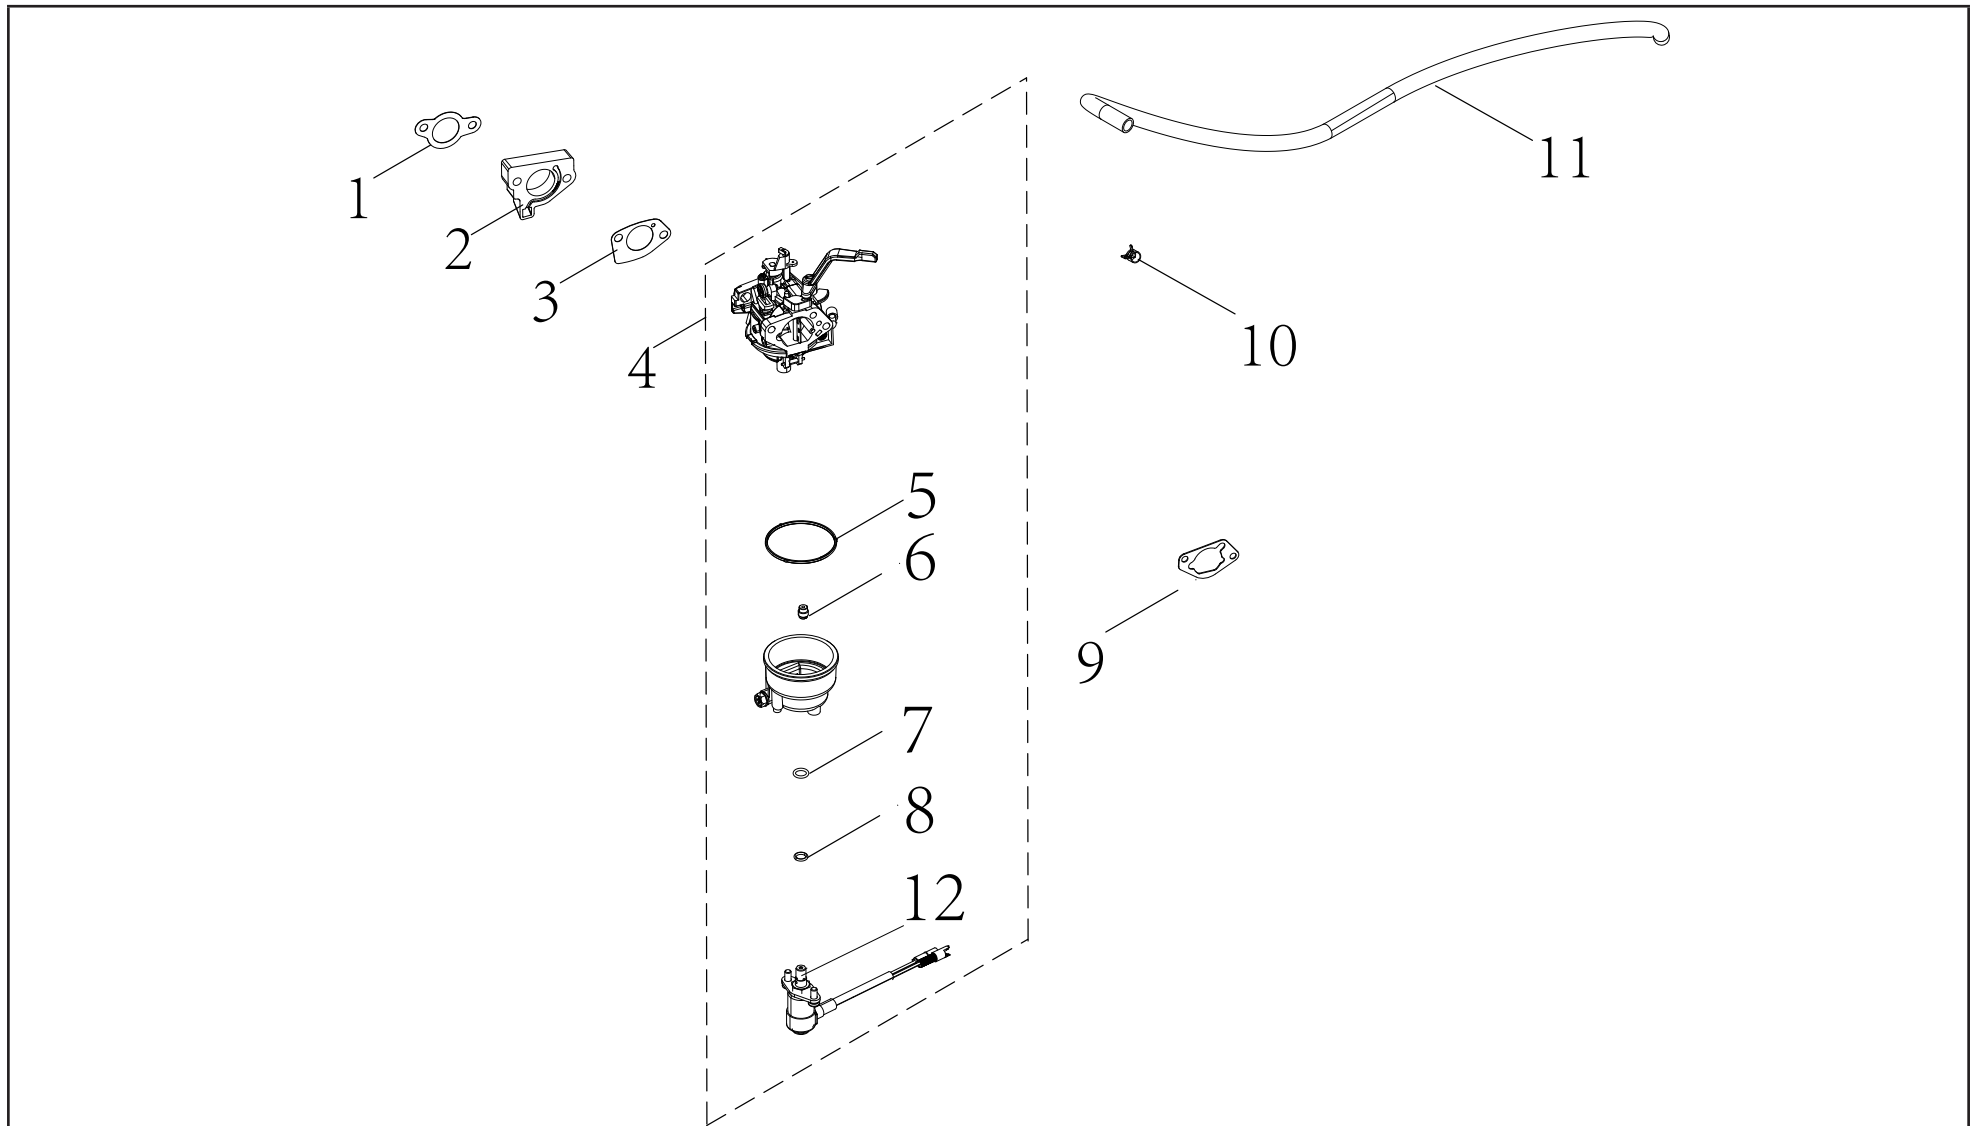

## CYLINDER HEAD PARTS DIAGRAM

Figure C

**CYLINDER HEAD PARTS LIST**

#	Part Number	Description	Qty.
1	100149155	Rocker Arm Assembly	2
2	100748373	Guide Plate, Push Rod	1
3	100004589	Valve Adjust Cap, Exhaust	2
4	100004576	Valve Collet	4
5	100004516	Valve Spring Seat, Exhaust	2
6	100067633	Spring, Valve	2
7	100004602	Oil Seal, Valve	1
8	100004575	Valve Spring Seat	2
9	100010389	Stud Bolt M8 x 35	2
10	100009378	Spark Plug F6RTC	1
11	100004559	Valve, Exhaust	1
12	100755926	Cylinder Head	1
13	100010364	Stud Bolt M6-8 x 104	2
14	100004539	Valve, Intake	1
15	100092681	Gasket, Cylinder Head	1

# CARBURETOR PARTS DIAGRAM

Figure D