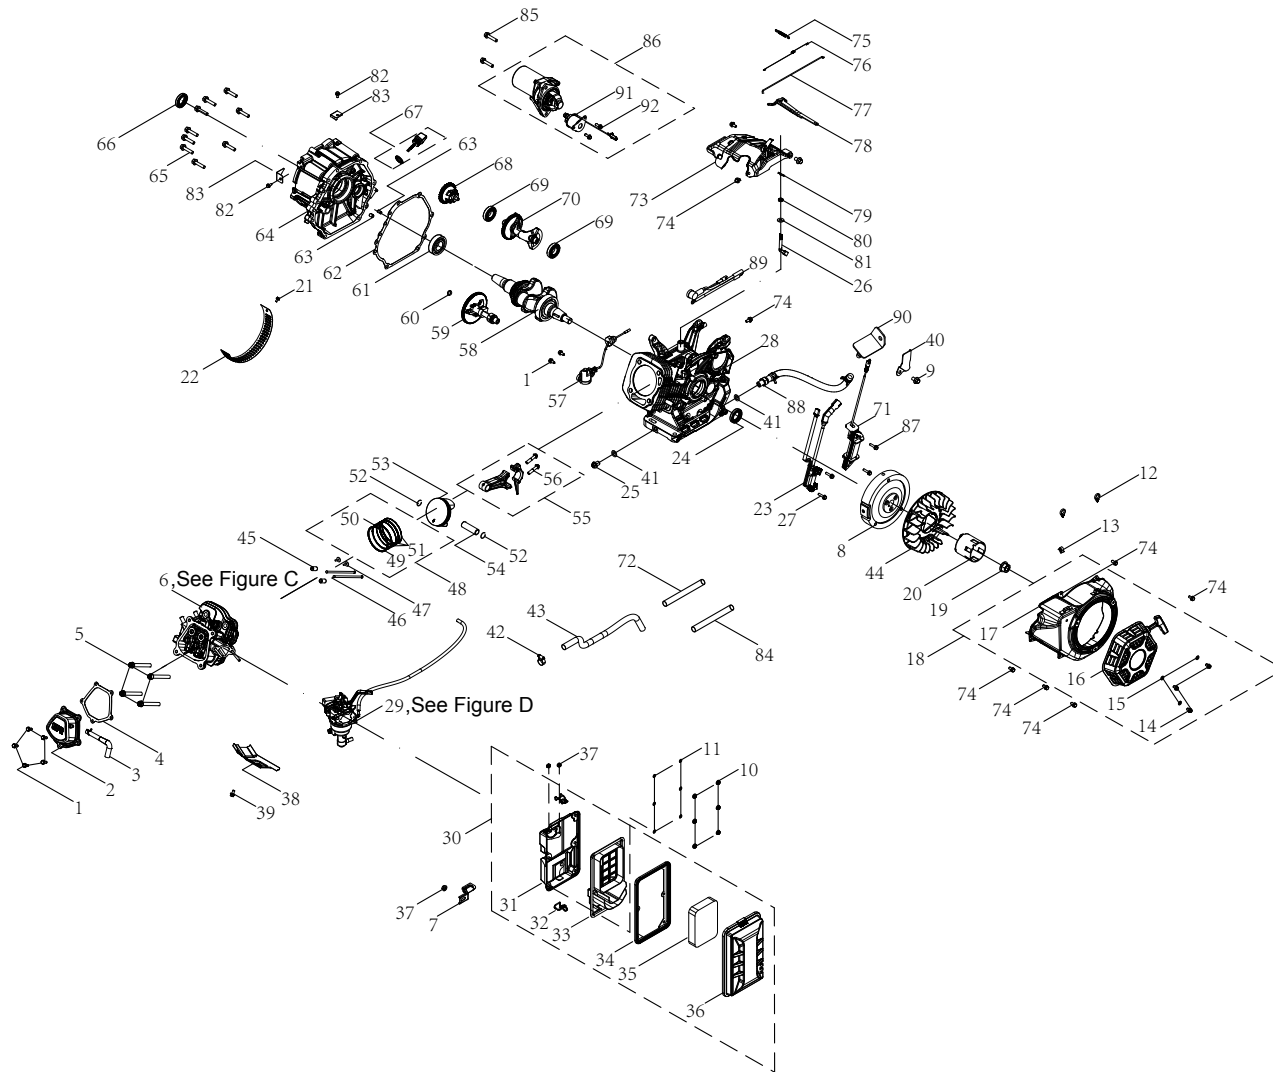

# ENGINE PARTS DIAGRAM

Figure B

**ENGINE PARTS LIST**

#	Part Number	Description	Qty.
1	100011264-0003	Flange Bolt M6 x 16, GB5789	7
2	100002337	Cylinder Head Cover	1
3	100715570	Breather Tube	1
4	100055922	Gasket, Cylinder Head Cover	1
5	100002470	Flange Bolt M10 x 1.25 x 87	4
6	100770454	Cylinder Head Assembly	1
7	100021032	Holder, Air Cleaner	1
8	100097517	Flywheel	1
9	100011213-0001	Flange Bolt M6 x 8	1
10	100011451-0003	Flange Nut M5	6
11	100010430	Washer Ø6 x 1 x Ø12	6
12	100060808	Clamp	2
13	100000667	Clamp Ø8 x 8	1
14	100011565-0001	Flange Bolt M6 x 10, GB16674.1	3
15	100010920-0002	Washer Ø6	3
16	100715836-0001	Recoil Starter, Black	1
17	100055977-0018	Fan Cover, Yellow	1
18	100715837-0001	Recoil Starter Assembly	1
19	100011460-0001	Flange Nut M16 x 1.5	1
20	100007562	Pulley, Starter	1
21	100011248-0003	Flange Bolt M5 x 10	1
22	100141250	Air Defector	1
23	100750819	Ignition Module	1
24	100017649	Oil Seal Ø35 x Ø52 x 7	1
25	100010275	Drain Bolt, M12 x 1.5 x 15	1
26	100007980	Governor Shaft	1
27	100011269-0003	Bolt M6 x 28	2
28	100726319-0001	Crankcase	1
29	100770455	Carburetor Assembly	1
30	100712978	Air Filter Assembly	1