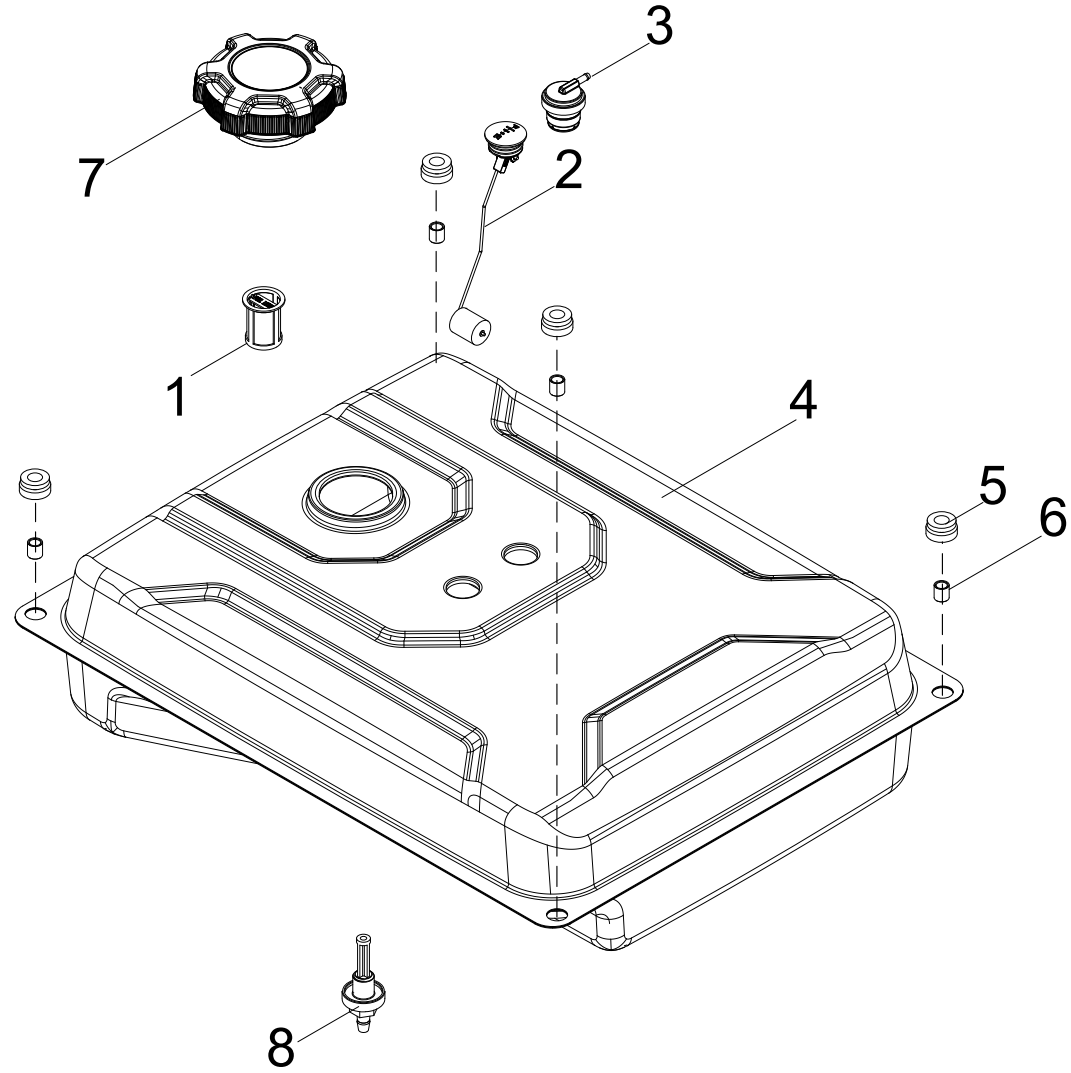

# ALTERNATOR PARTS DIAGRAM

Figure E

**ALTERNATOR PARTS LIST**

#	Part Number	Description	Qty.
1	100011570-0007	Big Flange Bolt M6 x 12	1
2	100018662-0001	Generator End Cover, Yellow	1
3	100011250-0002	Flange Bolt M5 x 14	2
4	100020167	Support, End Cover	1
5	100011252-0001	Flange Bolt M5 x 18	7
6	100749873	AVR	1
7	100018595	Carbon Brush Assembly	1
8	100000563	Cable Ties	1
9	100746229	Grounding Wire	1
10	100010885-0004	Spring Washer Ø5	3
11	100010919-0002	Flat Washer Ø5	1
12	100011298-0001	Flange Bolt M6 x 170	4
13	100011394-0001	Flange Bolt M10 x 1.25 x 255	1
14	100770459	Rotor Assembly	1
15	100010905-0001	Washer Ø10	1
16	100011409-0001	Flange Bolt M5 x 203	2
17	100011419-0001	Flange Nut M5	2
18	100755532	Alternator Assembly	1
19	100018701	Terminal Block	1
20	100018572	End Housing	1
21	100770457	Stator Cover	1
22	100770458	Stator Assembly	1

## FUEL TANK PARTS DIAGRAM

Figure F