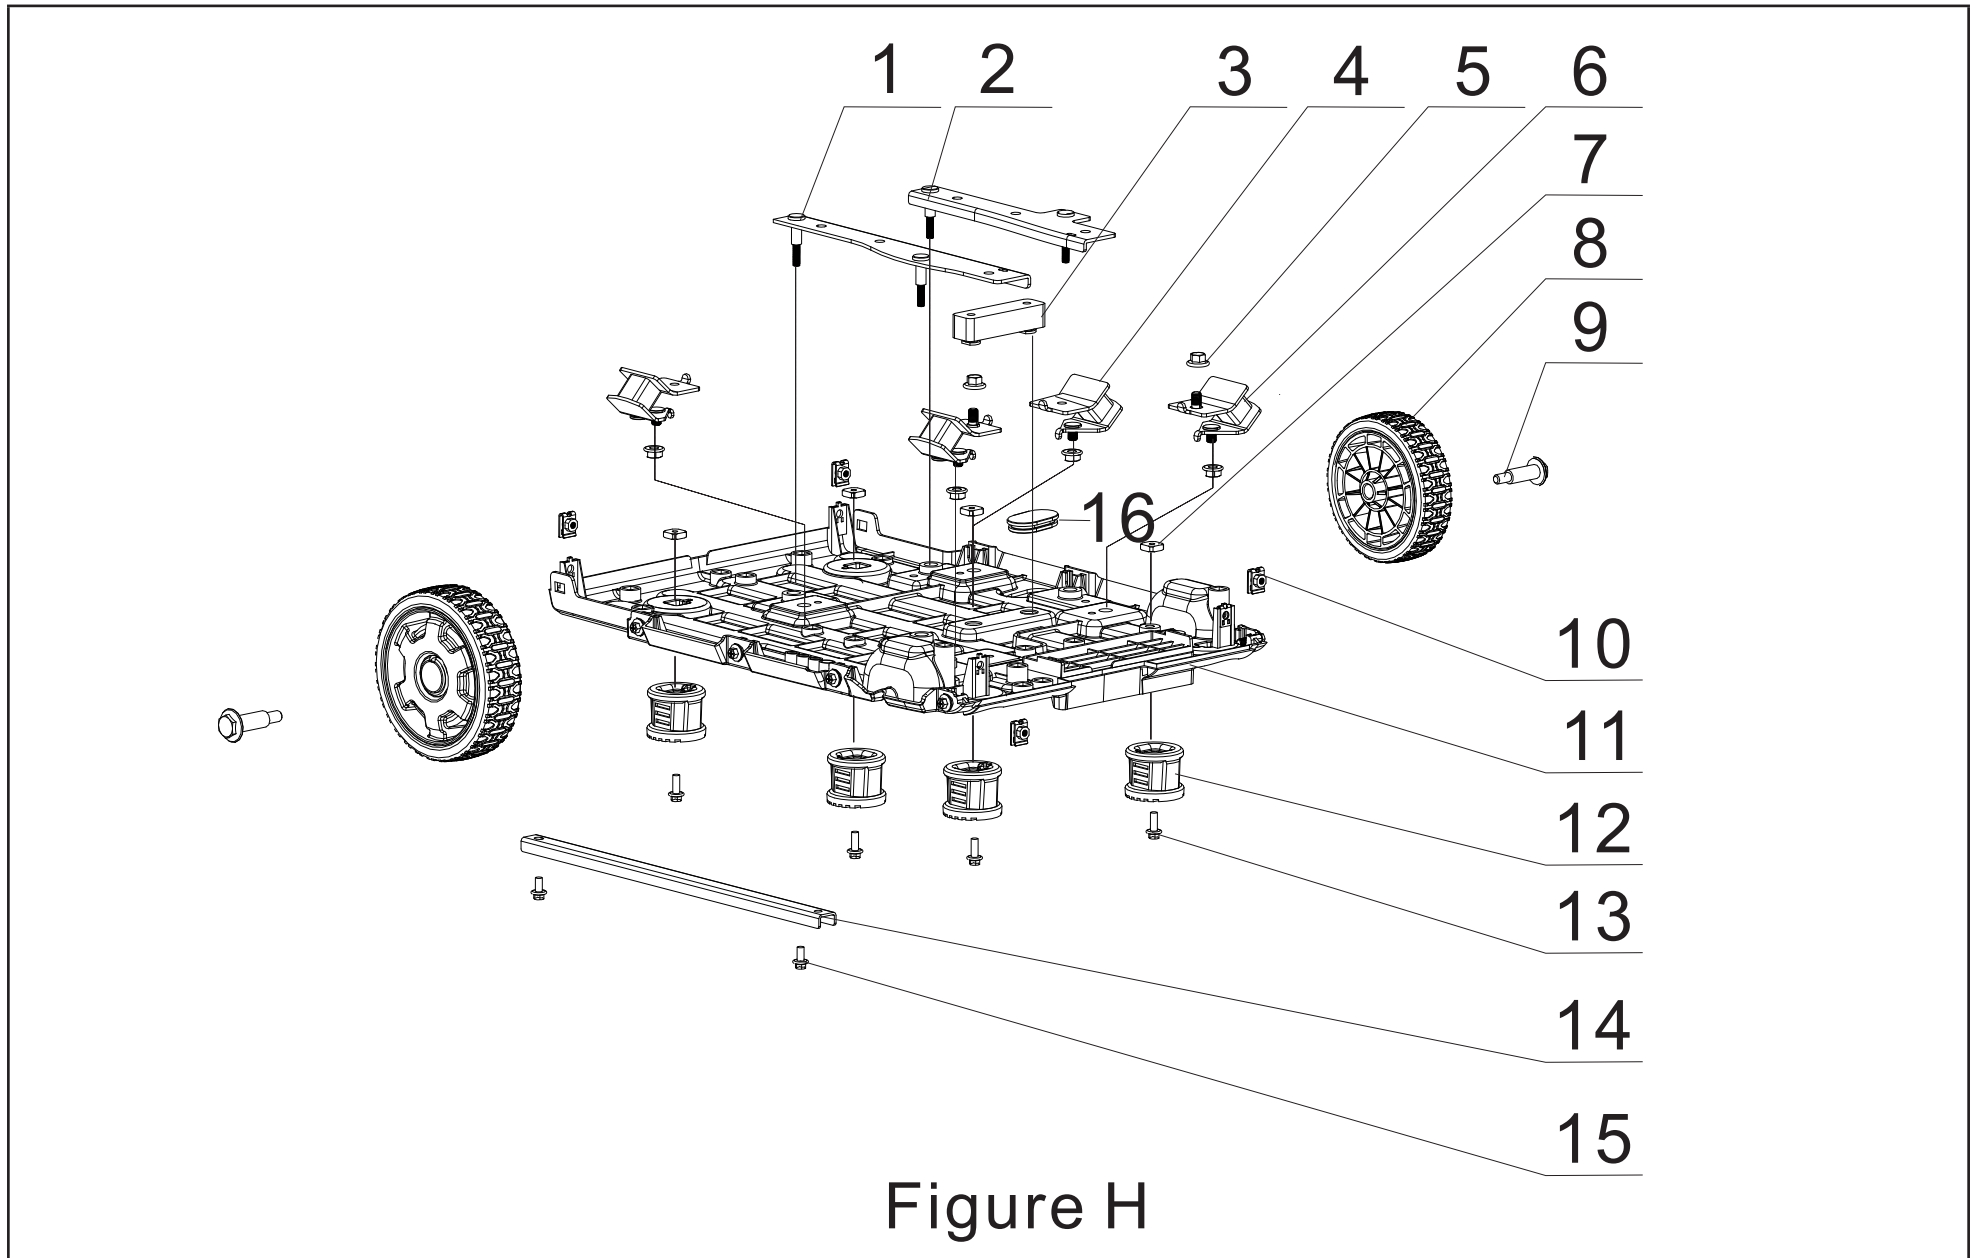

FRAME ASSEMBLY PARTS DIAGRAM

Figure E

FRAME ASSEMBLY PARTS LIST

#	Part Number	Description	Qty.
1	90341-000001	Nylon Nut, M6, White Zinc	2
2	90408-000015	Flat Washer, Ø18 x 6.5 x 1.5, White Zinc	2
3	54122-000001	Left Seat 2, Handle Tube Connecting	1
4	90412-000001	Flat Washer, Ø12.2 x 27 x 2	2
5	90412-000002	Flat Washer, Ø13 x 25 x 1, White Zinc	6
6	42017-000001	Lock Washer	2
7	90419-000002	Washer, Butterfly, Ø12.2 x 25 x 1 x 2, Black Zinc	4
8	54113-000005	Left Seat 1, Handle Tube Connecting	1
9	26231-000001	Shaft, Fixed Axis, Black Zinc	2
10	90001-000017	Hexagon Flange Bolt, M6 x 10, Black Zinc	4
11	90007-000011	Hexagon Flange Bolt, M6 x 16, White Zinc	4
12	54113-000006	Right Seat 1, Handle Tube Connecting	1
13	54122-000002	Right Seat 2, Handle Tube Connecting	1
14	51100-000040	Frame Assembly	1

WHEEL KIT PARTS DIAGRAM

Figure H

WHEEL KIT PARTS LIST

#	Part Number	Description	Qty.
1	51188-000001	Left Support, Engine	1
2	51189-000001	Right Support, Engine	1
3	50035-000003	Bracket, Cushion Rubber	1
4	51011-000003	Vibration Mount, Right, Frame	2
5	90305-000010	Hexagon Flange Nut, M8, White Zinc	6
6	51009-000001	Vibration Mount, Left, Frame	2
7	90326-000001	Square Nut, M6, White Zinc	4
8	44110-000001	5in. Wheel	2
9	42002-000002	Roll Pin, M8 x15, Black Zinc	2
10	17199-000003	Clip Nut, M5, White Zinc	4
11	51143-000001	Plate, Bottom	1
12	51014-000007	Vibration Mount, Frame	4
13	90001-000022	Hexagon Flange Bolt, M6 x 16, White Zinc	4
14	51103-000002	Reinforcing Plate, Black Zinc	1
15	90001-000018	Hexagon Flange Bolt, M6 x 12, White Zinc	2
16	90722-000002	Plug, End	1