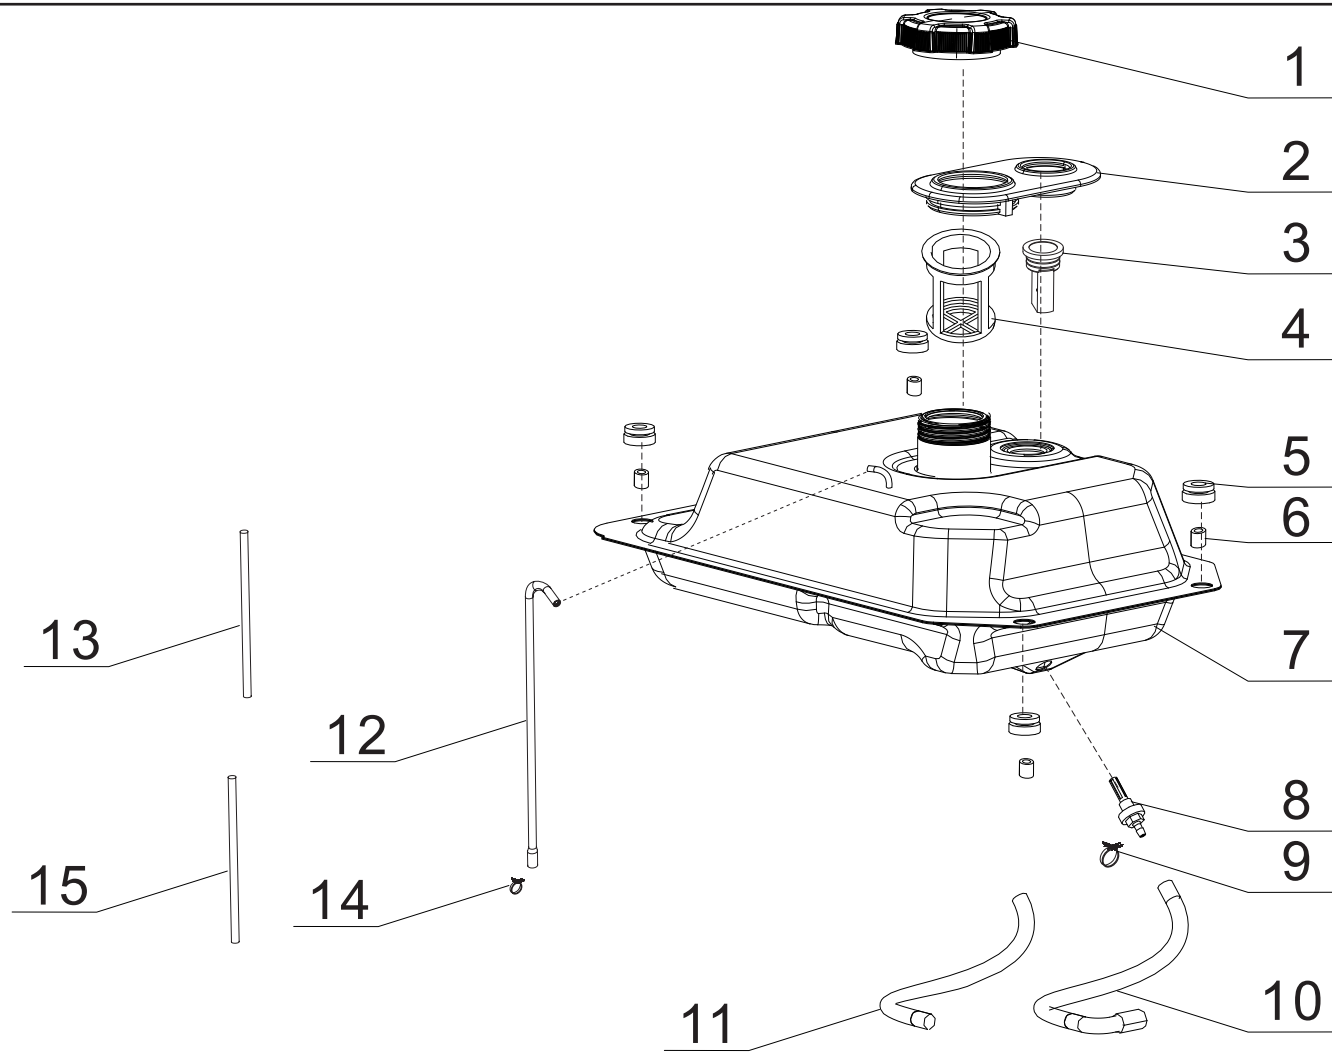

FUEL TANK PARTS DIAGRAM

Figure F

FUEL TANK PARTS LIST

#	Part Number	Description	Qty.
1	16730-000011	Fuel Tank Cap	1
2	16641-000002	Rubber Sleeve, Filling Fuel Hole	1
3	37200-000006	Fuel Gauge	1
4	16652-000004	Fuel Filter	1
5	16601-000001	Vibration Mount 1, Fuel Tank	4
6	90683-000001	Bushing, White Zinc	4
7	16620-000005	Fuel Tank	1
8	16680-000001	Fuel Tank Fuel Outlet Subassembly	1
9	90685-000007	Clamp, Ø9.5 x 0.8 x 8	1
10	90686-000007	Tube, Carburetor, Ø4.5 x Ø8.5 x 130	1
11	30431-000001	Rubber Sleeve, Fuel Tube	1
12	16804-000014	Tube, Air Cleaner, Ø4.5 x Ø8.5 x 357.5	1
13	30431-000010	Rubber Sleeve, Fuel Tube, Ø10 x Ø11 x 180	1
14	90685-000010	Clamp, Ø10.5 x 0.8 x 8	1
15	30431-000025	Rubber Sleeve, Fuel Tube, Ø11.5 x Ø13 x 100	1