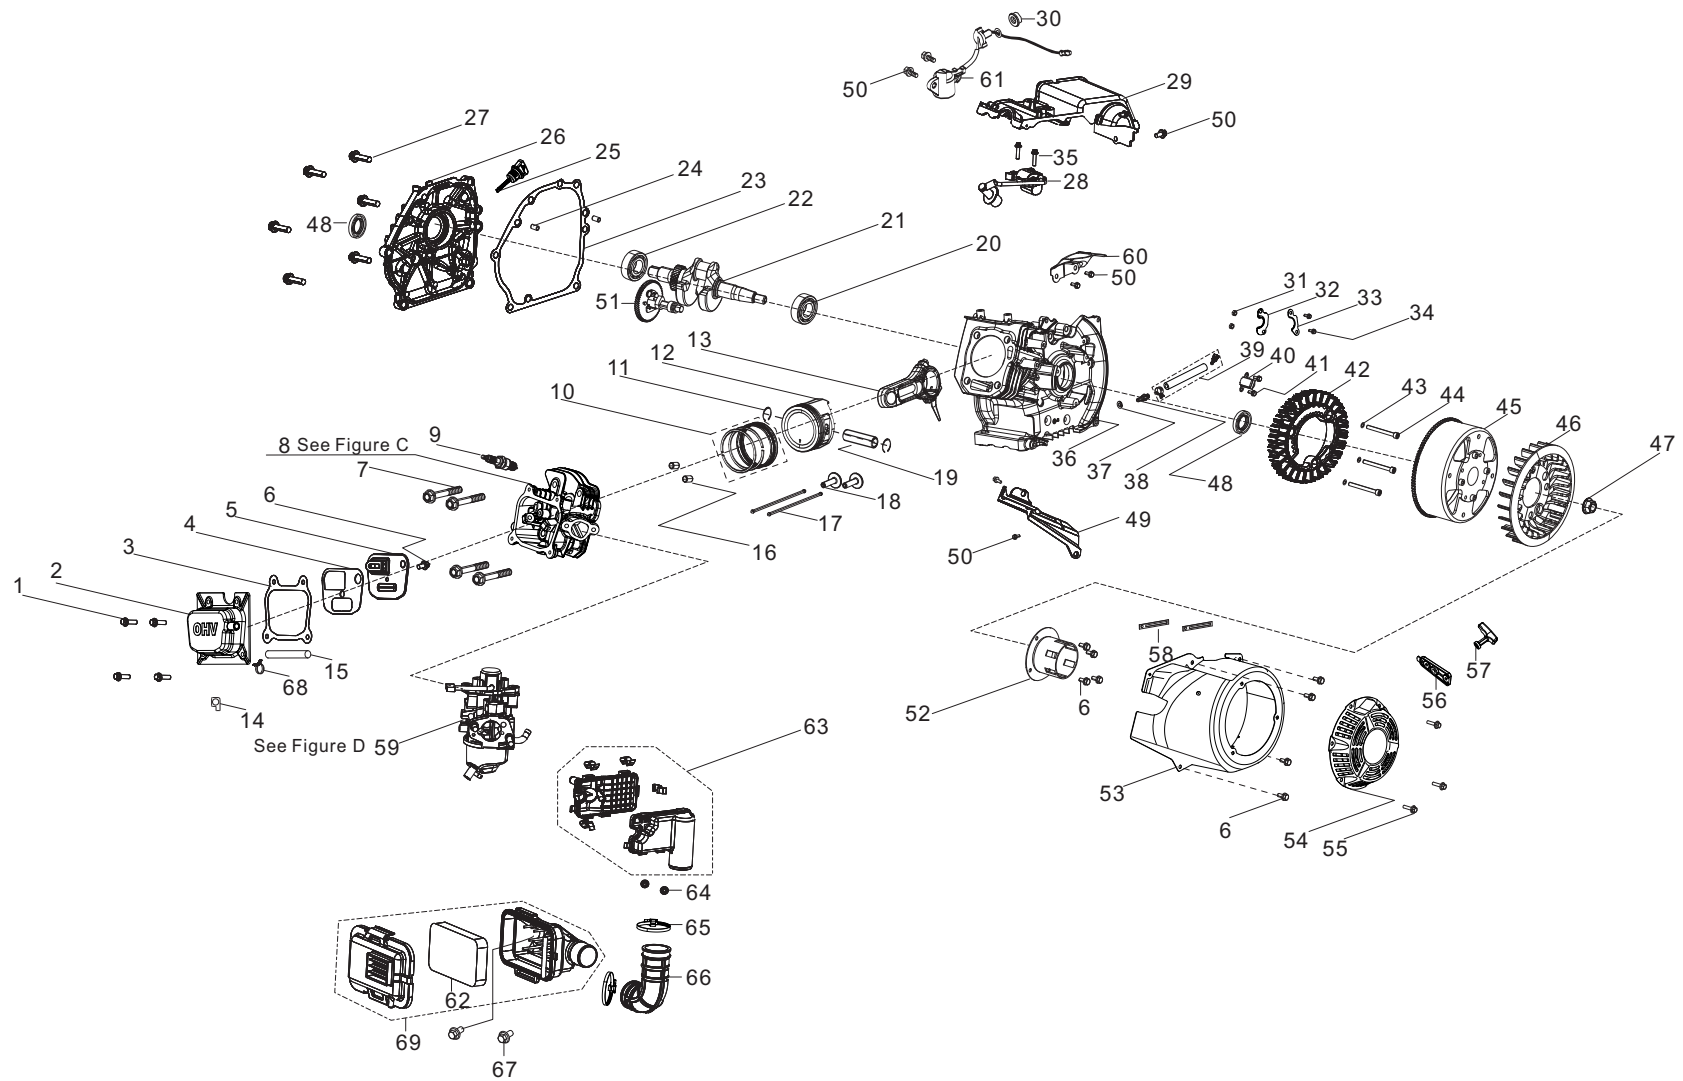

#	Part Number	Description	Qty.
90	90408-000001	Flat Washer, White Zinc	1
91	30009-000007	Grounding Wire	1

ENGINE PARTS DIAGRAM

Figure B

ENGINE PARTS LIST

#	Part Number	Description	Qty.
1	90001-000024	Hexagon Flange Bolt, M6 x 20, White Zinc	4
2	90001-000024	Cylinder Head Cover Subassembly	1
3	12004-000010	Cylinder Head Cover Gasket	1
4	11332-000001	Gasket, Breath Groove Cover	1
5	11320-000002	Piece, Breather	1
6	90001-000018	Hexagon Flange Bolt, M6 x 12, White Zinc	9
7	12003-000001	Cylinder Head Bolt, M8 x 60, White Zinc	4
8	96003-Z12140-0029	Cylinder Head	1
9	30010-000001	Spark Plug, F6RTC	1
10	13200-000004	Piston Ring Assembly	1
11	13122-000001	Piston Pin Clip	2
12	13111-000019	Piston	1
13	13010-000015	Connecting Rod	1
14	90804-000001	Stop Block	1
15	17004-000014	Breather Tube	1
16	90502-000007	Pin, Ø11 x 14	2
17	14071-000005	Valve Lifter	2
18	14081-000002	Valve Tappet	2
19	13121-000001	Piston Pin, Ø18 x Ø14 x 54	1
20	90547-000016	Bearing 1	1
21	13300-000012	Crankshaft Assembly	1
22	90547-000006	Bearing 2	1
23	11001-000001	Crankcase Gasket	1
24	90502-000002	Pin, Ø8 x 12	2
25	15010-000001	Oil Dipstick Subassembly	1
26	11411-000006	Crankcase Cover	1
27	90001-000047	Hexagon Flange Bolt, M8 x 32, White Zinc	6
28	30400-000012	Ignition Coil	1
29	16675-000001	Shield	1
30	90305-000014	Hexagon Flange Nut, M10, White Zinc	1