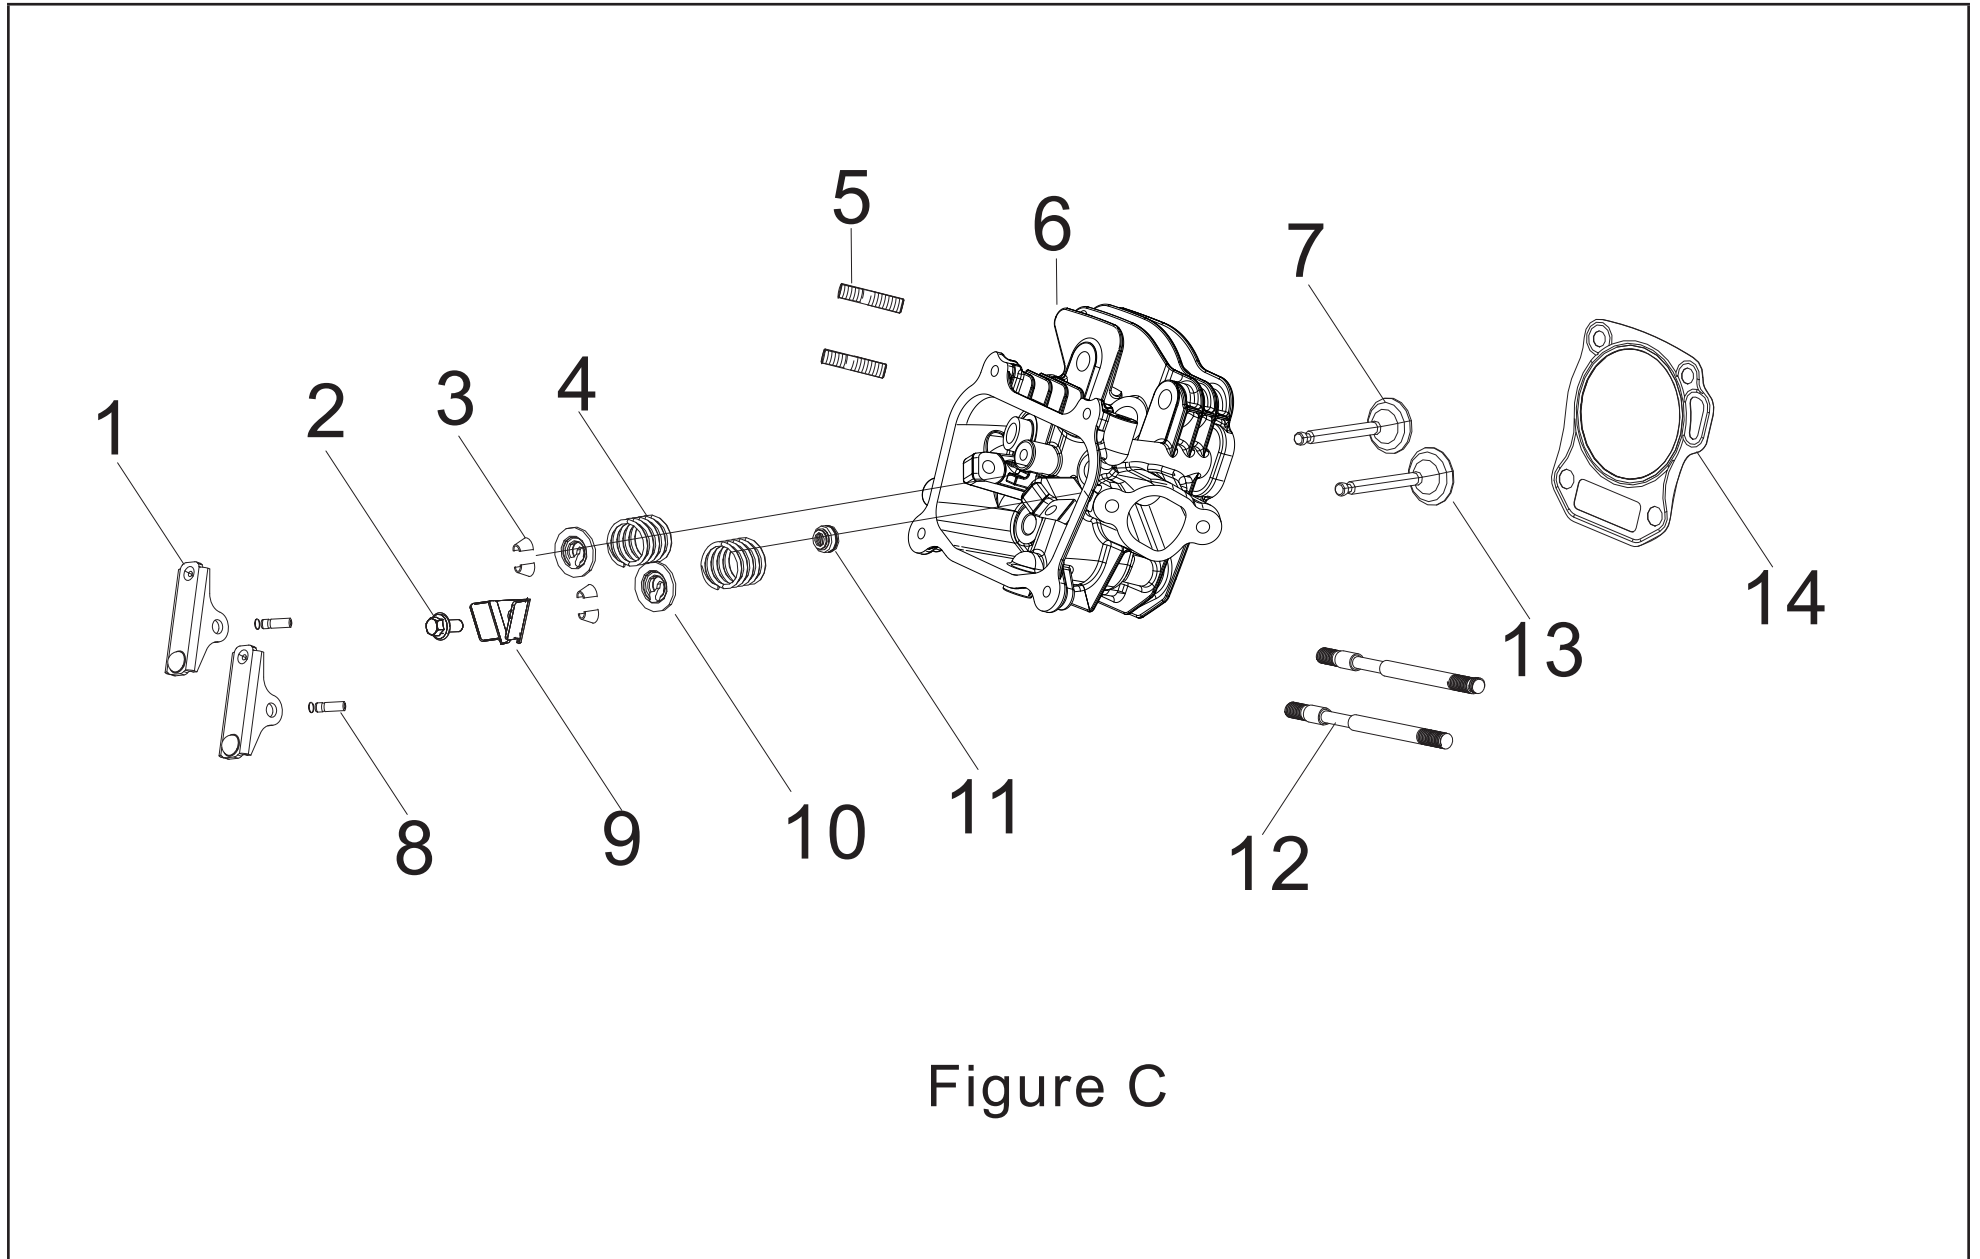

CYLINDER HEAD PARTS DIAGRAM

Figure C

CYLINDER HEAD PARTS LIST

#	Part Number	Description	Qty.
1	14310-00008	Valve Rocker Subassembly	2
2	90001-000018	Hexagon Flange Bolt, M6 x 12, White Zinc	1
3	12109-000004	Valve Lock Clamp	4
4	12103-000001	Valve Spring	2
5	90203-000001	Stud, M8 x 34, Black Zinc	2
6	12140-000023	Cylinder Head Subassembly	1
7	12121-000015	Exhaust Valve	1
8	14318-000003	Valve Rocker Shaft Subassembly	2
9	12419-000002	Pin Plate, Cylinder Head Cover	1
10	12112-000008	Valve Spring Retainer	2
11	12101-000006	Seal Guide	1
12	90207-000002	Stud, M6 x 105, Black Zinc	2
13	12111-000012	Inlet Valve	1
14	12131-000015	Cylinder Head Gasket	1

FRAME ASSEMBLY PARTS DIAGRAM

Figure E

FRAME ASSEMBLY PARTS LIST

#	Part Number	Description	Qty.
1	90341-000001	Nylon Nut, M6, White Zinc	2
2	90408-000015	Flat Washer, Ø18 x 6.5 x 1.5, White Zinc	2
3	54122-000001	Left Seat 2, Handle Tube Connecting	1
4	90412-000001	Flat Washer, Ø12.2 x 27 x 2	2
5	90412-000002	Flat Washer, Ø13 x 25 x 1, White Zinc	6
6	42017-000001	Lock Washer	2
7	90419-000002	Washer, Butterfly, Ø12.2 x 25 x 1 x 2, Black Zinc	4
8	54113-000005	Left Seat 1, Handle Tube Connecting	1
9	26231-000001	Shaft, Fixed Axis, Black Zinc	2
10	90001-000017	Hexagon Flange Bolt, M6 x 10, Black Zinc	4
11	90007-000011	Hexagon Flange Bolt, M6 x 16, White Zinc	4
12	54113-000006	Right Seat 1, Handle Tube Connecting	1
13	54122-000002	Right Seat 2, Handle Tube Connecting	1
14	51100-000040	Frame Assembly	1