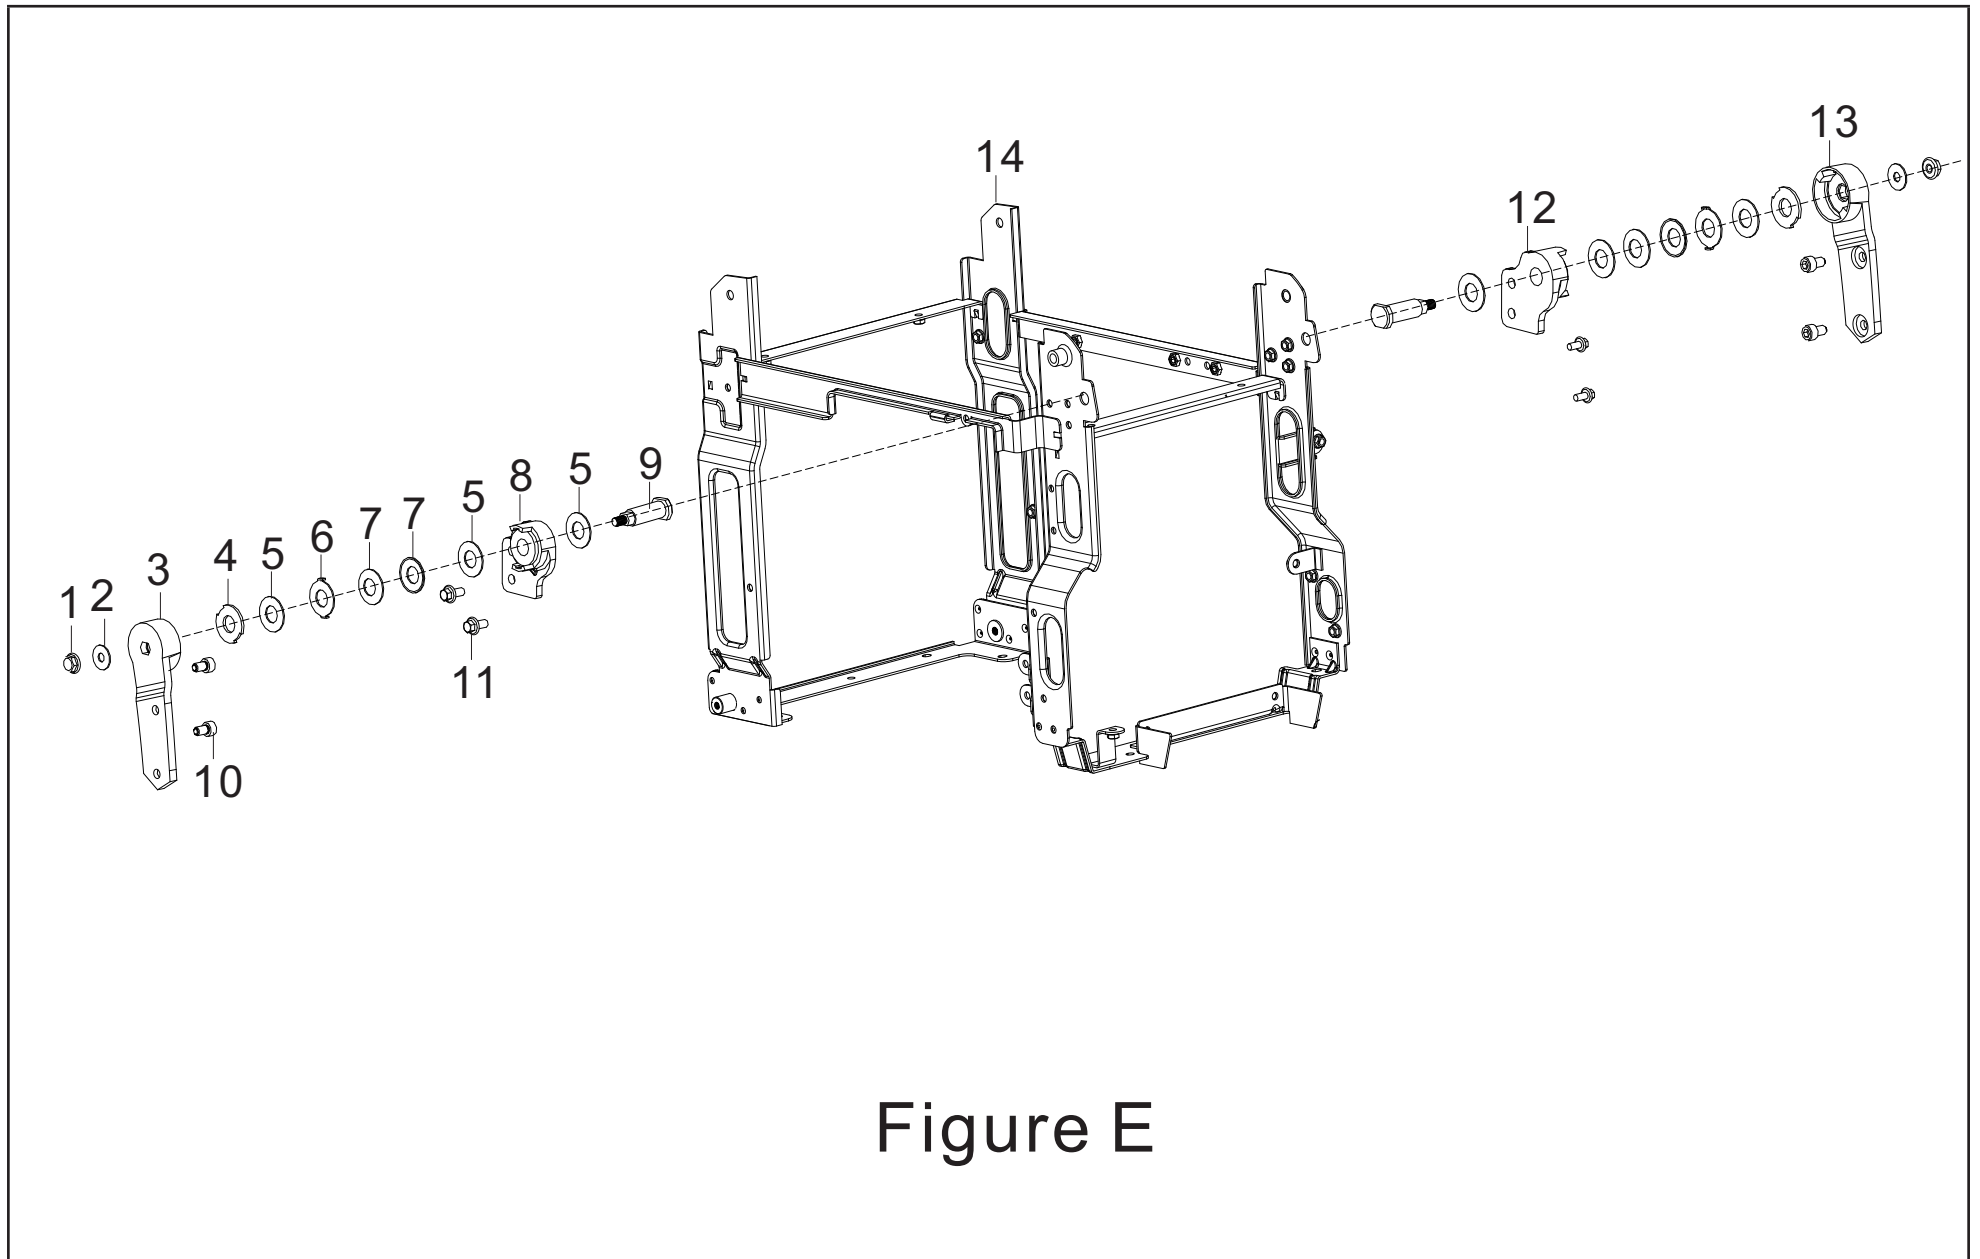

FRAME ASSEMBLY PARTS DIAGRAM

Figure E

FRAME ASSEMBLY PARTS LIST

#	Part Number	Description	Qty.
1	90341-000001	Nylon Nut, M6, White Zinc	2
2	90408-000015	Flat Washer, Ø18 x 6.5 x 1.5, White Zinc	2
3	54122-000001	Left Seat 2, Handle Tube Connecting	1
4	90412-000001	Flat Washer, Ø12.2 x 27 x 2	2
5	90412-000002	Flat Washer, Ø13 x 25 x 1, White Zinc	6
6	42017-000001	Lock Washer	2
7	90419-000002	Washer, Butterfly, Ø12.2 x 25 x 1 x 2, Black Zinc	4
8	54113-000005	Left Seat 1, Handle Tube Connecting	1
9	26231-000001	Shaft, Fixed Axis, Black Zinc	2
10	90001-000017	Hexagon Flange Bolt, M6 x 10, Black Zinc	4
11	90007-000011	Hexagon Flange Bolt, M6 x 16, White Zinc	4
12	54113-000006	Right Seat 1, Handle Tube Connecting	1
13	54122-000002	Right Seat 2, Handle Tube Connecting	1
14	51100-000040	Frame Assembly	1