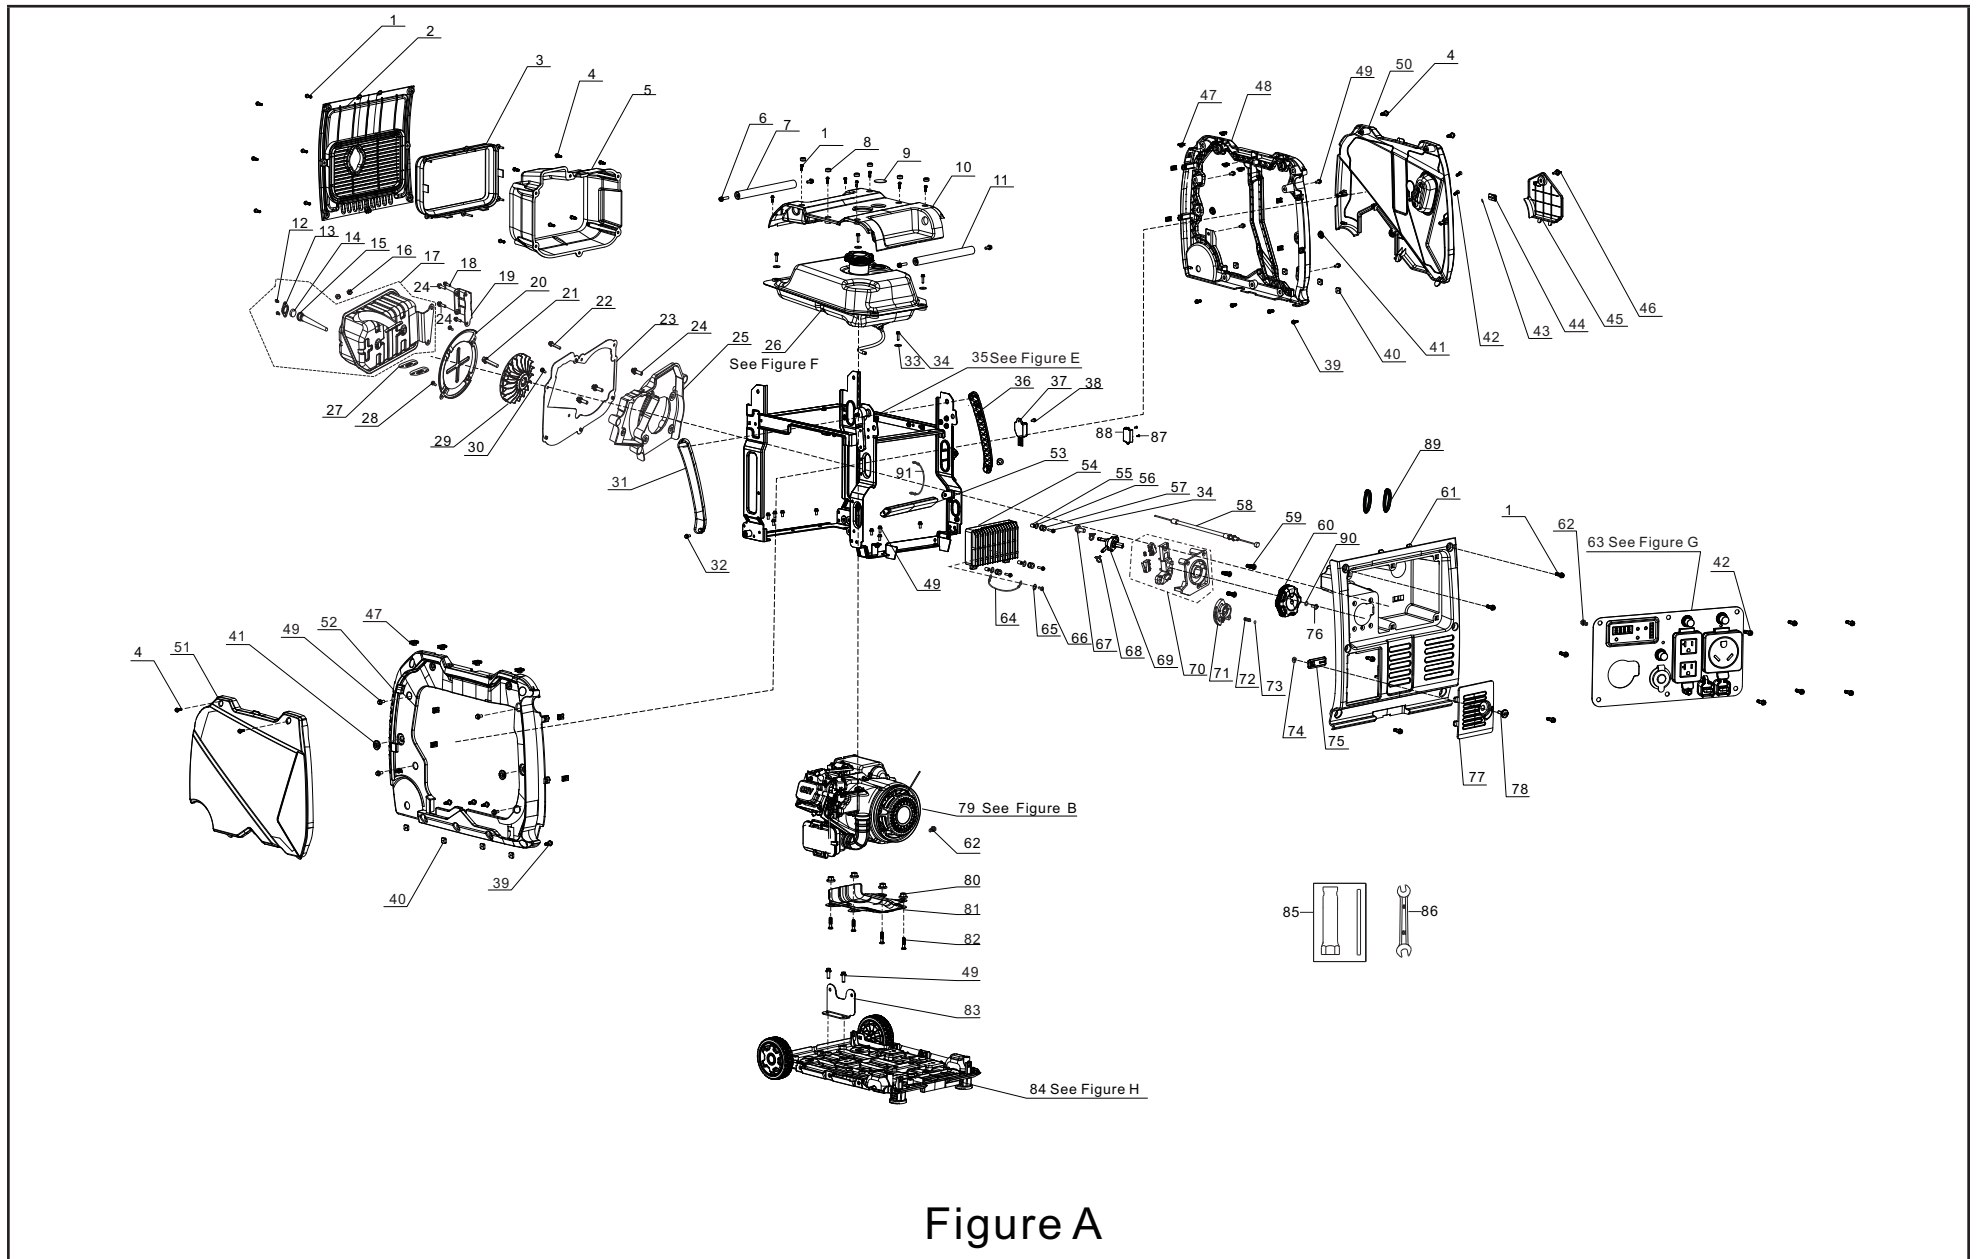

GENERATOR PARTS DIAGRAM

Figure A

GENERATOR PARTS LIST

#	Part Number	Description	Qty.
1	90208-000005	Hexagon Step Bolt, M5 x 16, Black Zinc	20
2	18002-000001	Louver, Muffler	1
3	18018-000001	Insulator Glue Cushion, Muffler	1
4	90208-000004	Hexagon Step Bolt, M5 x 12, Black Zinc	10
5	18130-000001	Muffler Guard	1
6	90115-000001	Hexagon Socket Bolt, M8 x 30, Black Zinc	4
7	80153-000002	Handle 2, Ø28 x 332	1
8	90722-000005	Plug 1, End	6
9	37205-000001	Fuel Gauge	1
10	94230-000001	Cover, Upper	1
11	80153-000001	Handle 1, Ø28 x 273	1
12	18012-000003	Bolt, M5 x 10, Spark Arrestor	2
13	18213-000002	Cover Plate, Spark Arrestor	1
14	18218-000002	Muffling Block	1
15	18250-000012	Spark Arrestor	1
16	90303-000005	Hexagon Nut, M8, White Zinc	2
17	18100-000009	Muffler Assembly	1
18	90007-000007	Hexagon Flange Bolt, M6 x 12, Big head, White Zinc	2
19	18030-000001	Muffler Bracket	1
20	18020-000001	Plate, Muffler Insulator	1
21	90001-000042	Hexagon Flange Bolt, M8 x 20, White Zinc	1
22	90007-000018	Hexagon Flange Bolt, M6 x 35, White Zinc	1
23	18299-000001	Bracket, Muffler Guard	1
24	90001-000040	Hexagon Flange Bolt, M8 x 16, White Zinc	5
25	28110-000001	Shroud	1
26	96003-Y16620-0026	Fuel Assembly - See Figure F	1
27	18001-000011	Exhaust Outlet Gasket	2
28	90134-000001	Bolt, Cross Hexagon Pan Head, M5 x 12, Black Zinc	2