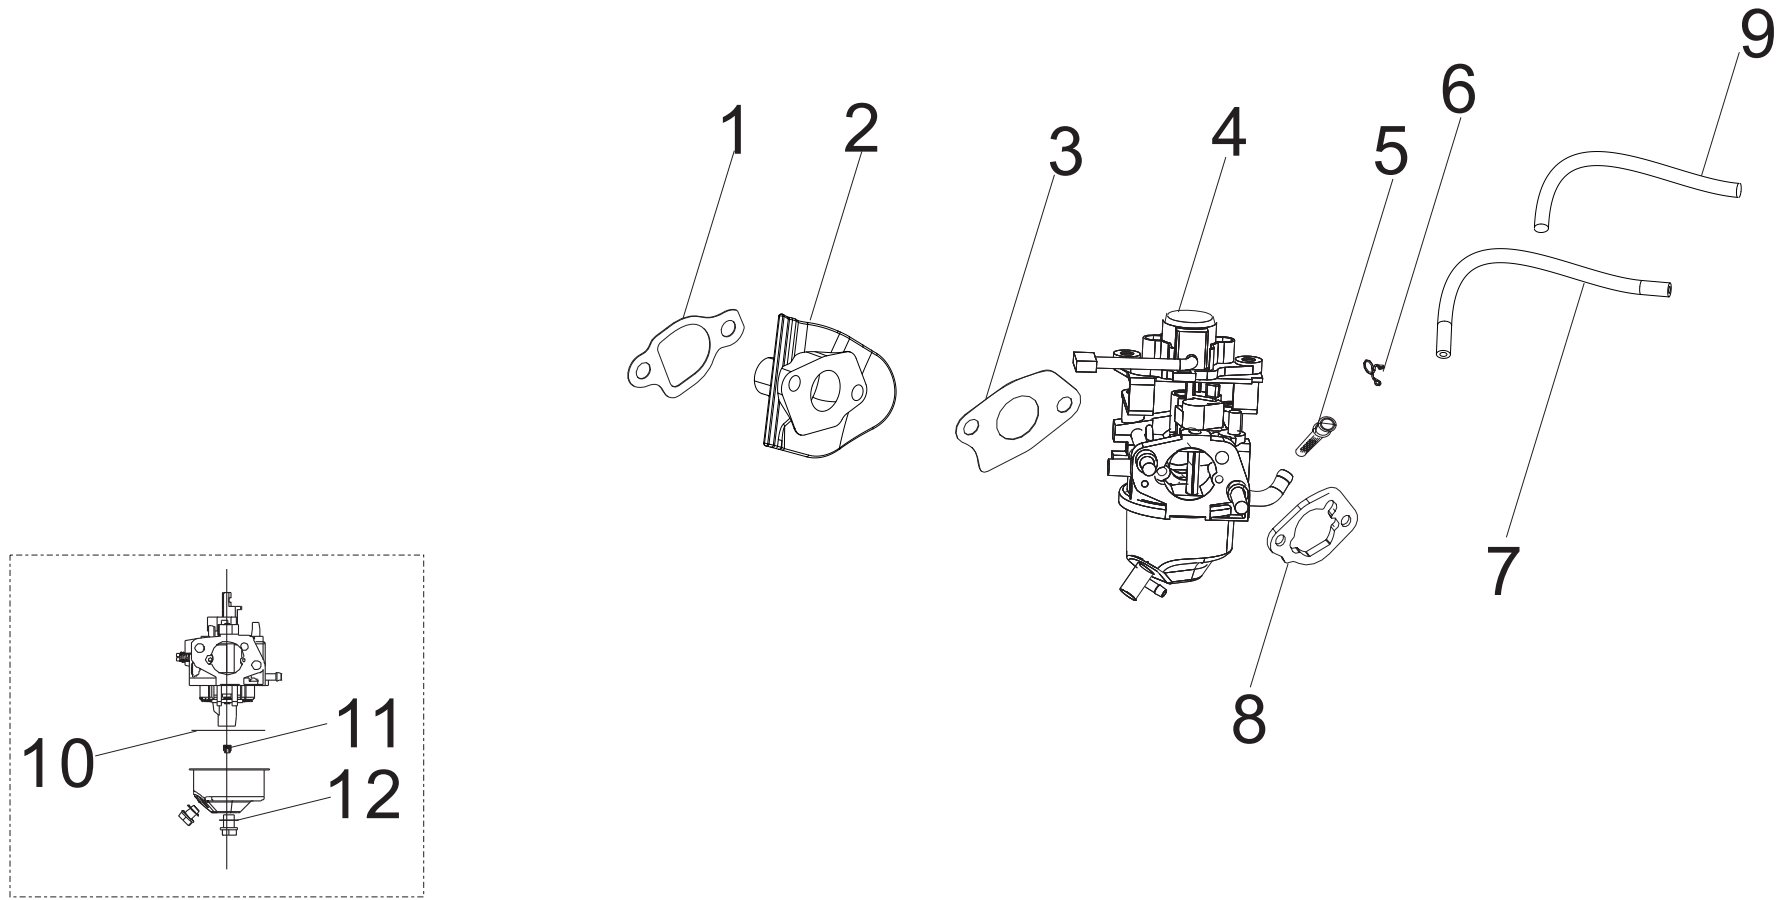

CARBURETOR PARTS DIAGRAM

Figure D

CARBURETOR PARTS LIST

#	Part Number	Description	Qty.
1	16002-000006	Carburetor Insulator Gasket	1
2	16003-000007	Carburetor Insulator Plate	1
3	16001-000001	Carburetor Gasket	1
4	16100-000021	Carburetor Assembly	1
5	16652-000016	Fuel Filter	1
6	90685-000002	Clamp, Ø9 x Ø0.8 x 8	1
7	90686-000008	Fuel Tube, Ø4.5 x Ø8.5 x 240	1
8	17001-000007	Air Cleaner Gasket	1
9	30431-000010	Rubber Sleeve, Ø10 x Ø11 x 180	1
10	16112-000001	Seal Ring, Float	1
11	16161-000005	Main Jet(H128×0.68)	1
	16161-000004	Main Jet(H128×0.71), Altitude 3000-6000 Feet	1
	16161-000010	Main Jet(H128×0.74), Altitude 6000-8000 Feet	1
12	90681-000004	Seal Ring	1

FRAME ASSEMBLY PARTS DIAGRAM

Figure E

FRAME ASSEMBLY PARTS LIST

#	Part Number	Description	Qty.
1	90341-000001	Nylon Nut, M6, White Zinc	2
2	90408-000015	Flat Washer, Ø18 x 6.5 x 1.5, White Zinc	2
3	54122-000001	Left Seat 2, Handle Tube Connecting	1
4	90412-000001	Flat Washer, Ø12.2 x 27 x 2	2
5	90412-000002	Flat Washer, Ø13 x 25 x 1, White Zinc	6
6	42017-000001	Lock Washer	2
7	90419-000002	Washer, Butterfly, Ø12.2 x 25 x 1 x 2, Black Zinc	4
8	54113-000005	Left Seat 1, Handle Tube Connecting	1
9	26231-000001	Shaft, Fixed Axis, Black Zinc	2
10	90001-000017	Hexagon Flange Bolt, M6 x 10, Black Zinc	4
11	90007-000011	Hexagon Flange Bolt, M6 x 16, White Zinc	4
12	54113-000006	Right Seat 1, Handle Tube Connecting	1
13	54122-000002	Right Seat 2, Handle Tube Connecting	1
14	51100-000040	Frame Assembly	1