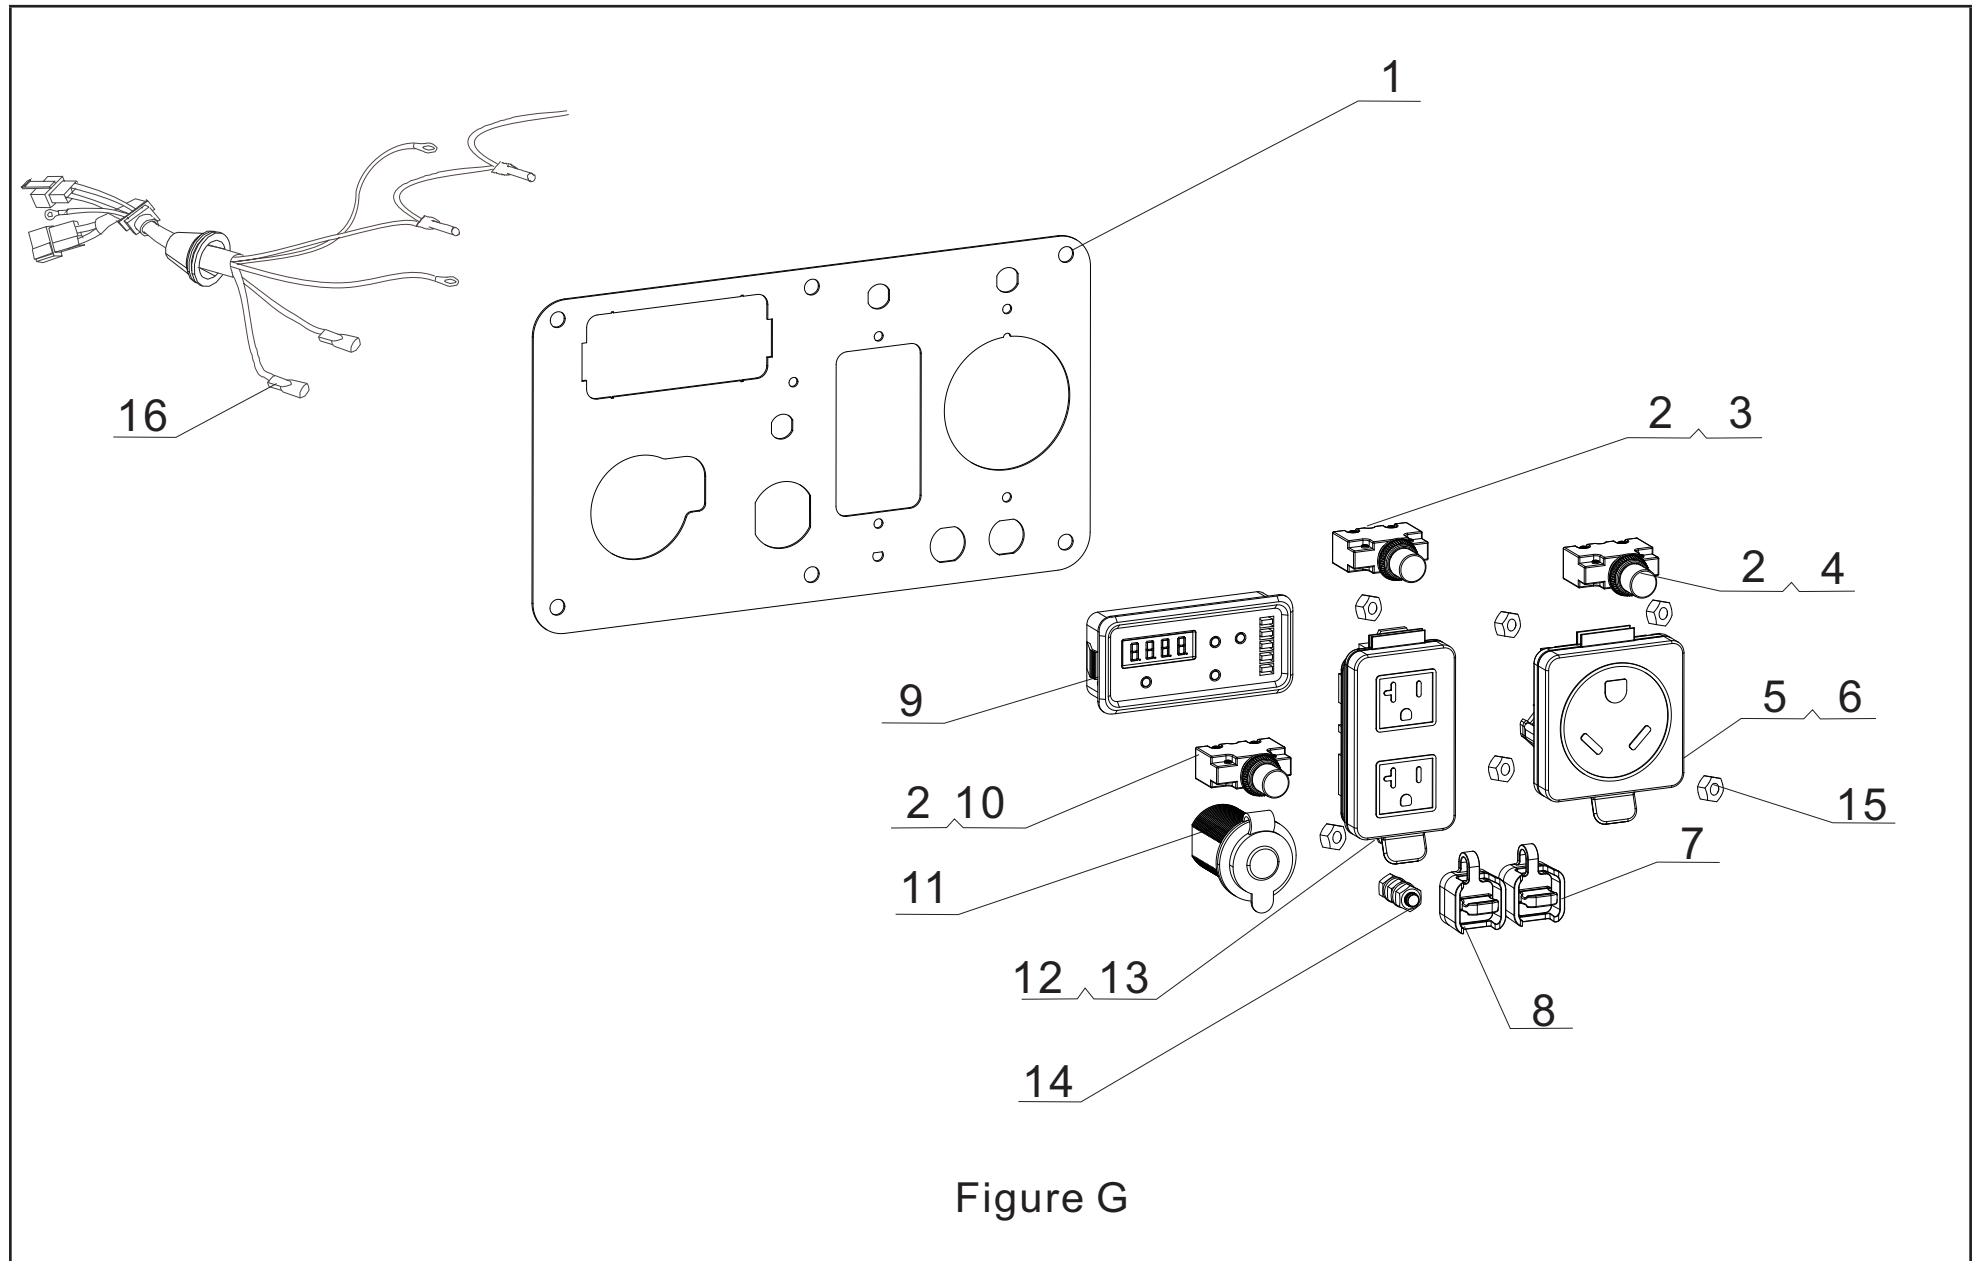

FRAME ASSEMBLY PARTS DIAGRAM

Figure E

FRAME ASSEMBLY PARTS LIST

#	Part Number	Description	Qty.
1	90341-000001	Nylon Nut, M6, White Zinc	2
2	90408-000015	Flat Washer, Ø18 x 6.5 x 1.5, White Zinc	2
3	54122-000001	Left Seat 2, Handle Tube Connecting	1
4	90412-000001	Flat Washer, Ø12.2 x 27 x 2	2
5	90412-000002	Flat Washer, Ø13 x 25 x 1, White Zinc	6
6	42017-000001	Lock Washer	2
7	90419-000002	Washer, Butterfly, Ø12.2 x 25 x 1 x 2, Black Zinc	4
8	54113-000005	Left Seat 1, Handle Tube Connecting	1
9	26231-000001	Shaft, Fixed Axis, Black Zinc	2
10	90001-000017	Hexagon Flange Bolt, M6 x 10, Black Zinc	4
11	90007-000011	Hexagon Flange Bolt, M6 x 16, White Zinc	4
12	54113-000006	Right Seat 1, Handle Tube Connecting	1
13	54122-000002	Right Seat 2, Handle Tube Connecting	1
14	51100-000040	Frame Assembly	1

CONTROL PANEL PARTS DIAGRAM

Figure G

CONTROL PANEL PARTS LIST

#	Part Number	Description	Qty.
1	35650-000013	Control Panel	1
2	35654-000005	Cover, Push Button	3
3	31234-000003	20Amp Circuit Breaker, Push Button, 125/250V	1
4	31234-000007	30Amp Circuit Breaker, Push Button, 125/250V	1
5	35654-000011	Receptacle Cover, TT-30R	1
6	35614-000007	TT-30R Receptacle, 30A, 125V	1
7	35614-000020	Wireless Parallel, Black	1
8	35614-000019	Wireless Parallel, Red	1
9	35632-000013	Intelligence, INT5CINV	1
10	31234-000002	8Amp Circuit Breaker, Push Button, 125/250V	1
11	35619-000003	Automotive Receptacle, 12V DC	1
12	35654-000013	Receptacle Cover, 5-20R	1
13	35614-000017	5-20R Receptacle, 20A, 125V	1
14	35629-000001	Grounding Terminal	1
15	90305-000002	Hexagon Flange Nut, M4, White Zinc	6
16	35660-000037	Wire Harness, Control Panel	1