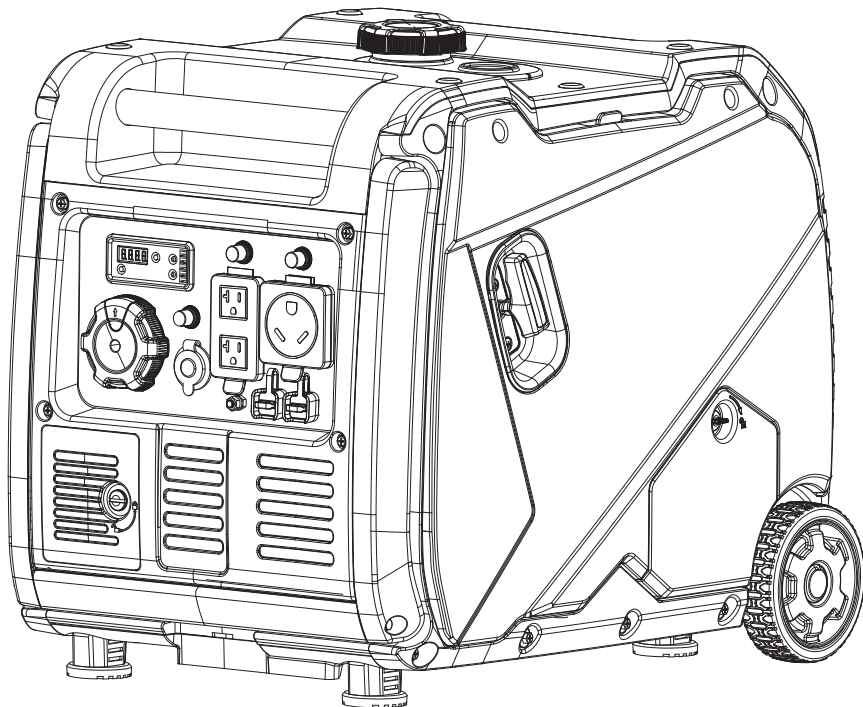

Champion Power Equipment, Inc.

MODEL #201227

PARTS INFORMATION

4500W PORTABLE INVERTER GENERATOR

SERIAL NUMBER RANGE: ALL

To order replacement parts please visit:
shop.championpowerequipment.com
or call **1-877-338-0999**.

TABLE OF CONTENTS

Generator Parts Diagram	3
Generator Parts List	4
Engine Parts Diagram	6
Engine Parts List	7
Cylinder Head Parts Diagram	9
Cylinder Head Parts List	10
Carburetor Parts Diagram	11
Carburetor Parts List	12
Frame Assembly Parts Diagram	13
Frame Assembly Parts List	14
Fuel Tank Parts Diagram	15
Fuel Tank Parts List	16
Control Panel Parts Diagram	17
Control Panel Parts List	18
Wheel Kit Parts Diagram	19
Wheel Kit Parts List	20
Wiring Diagram	21