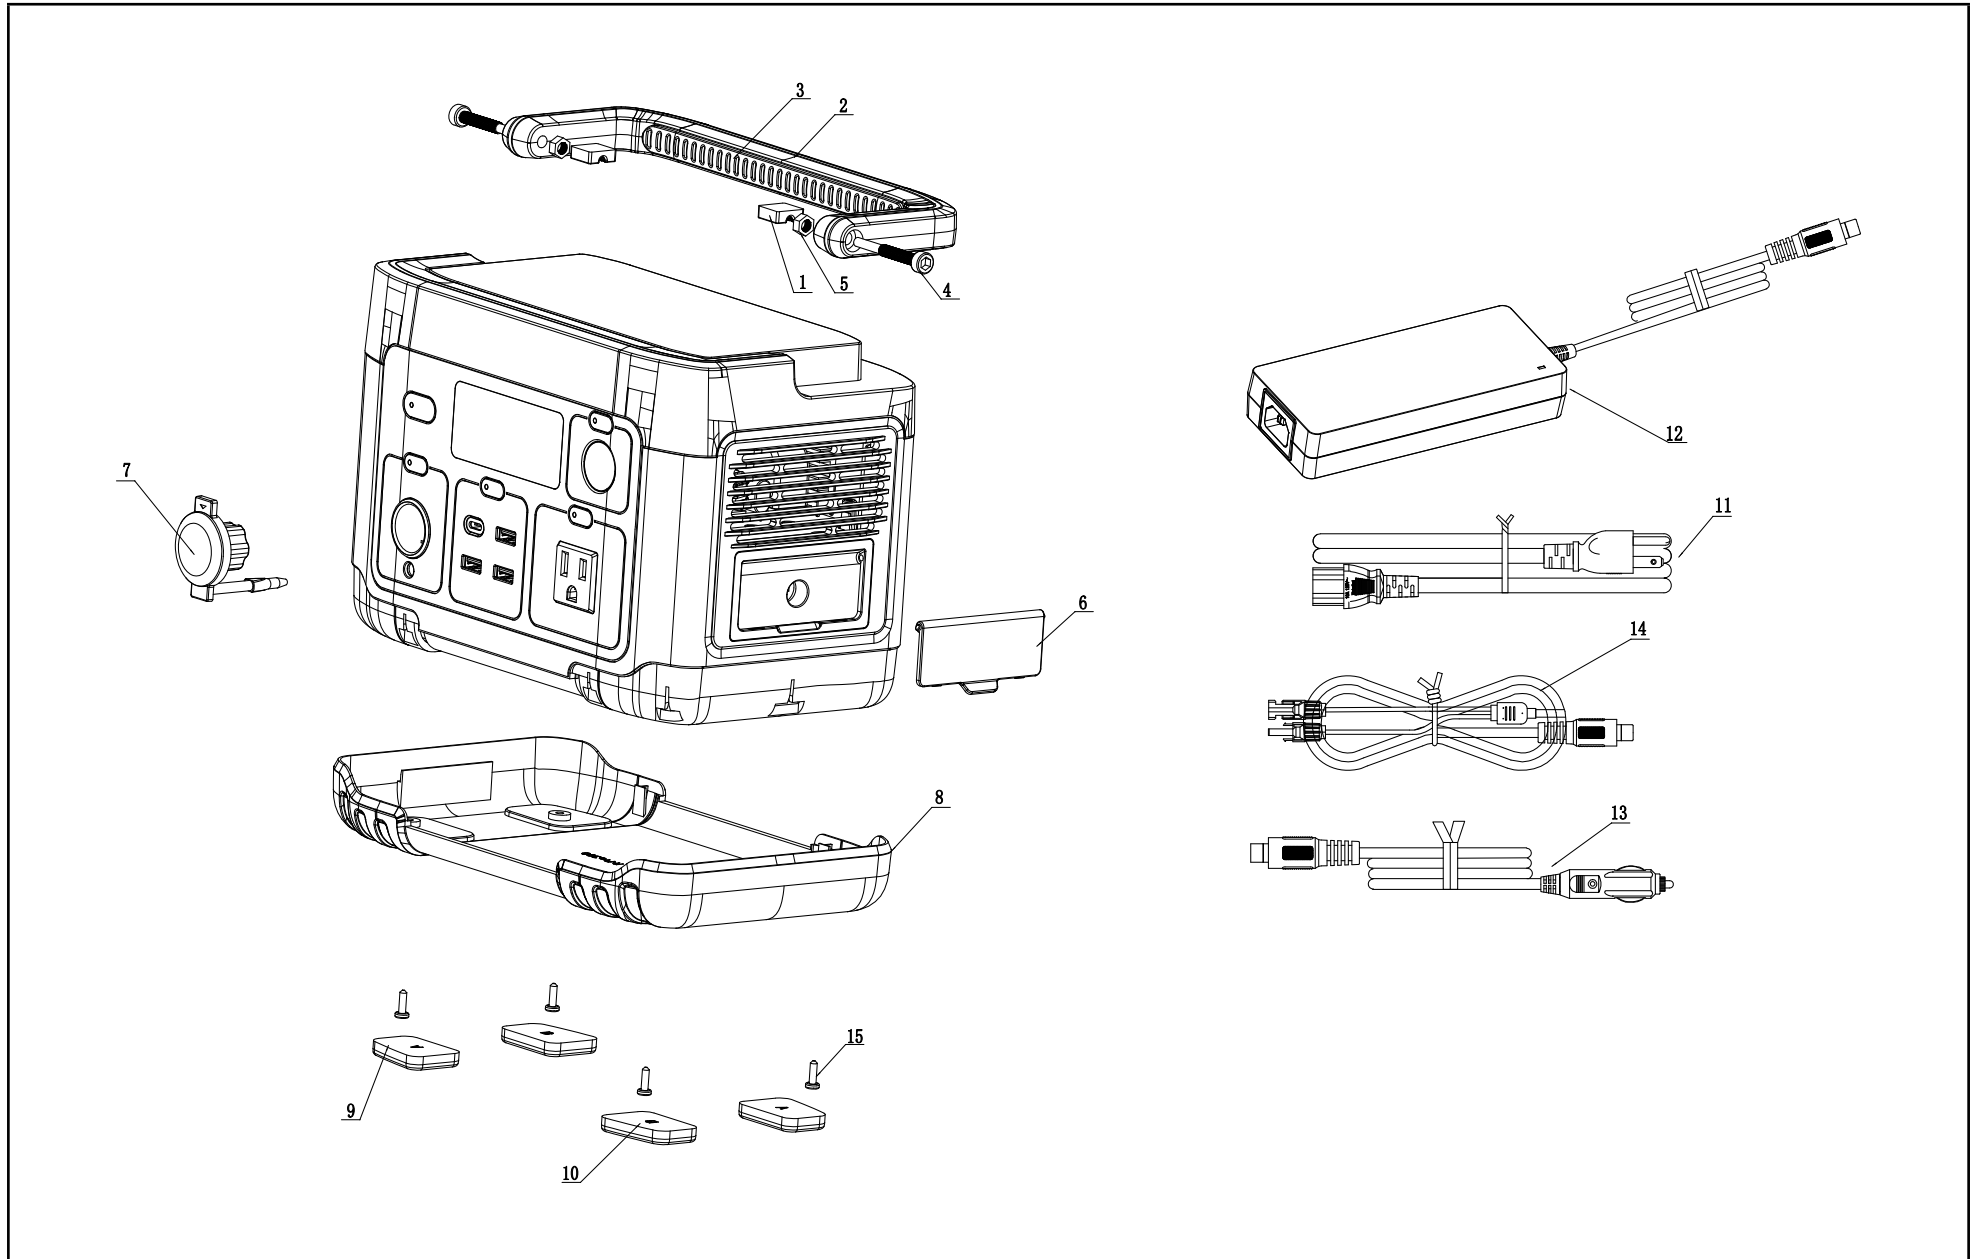

Champion Power Equipment, Inc., Santa Fe Springs, CA USA

MODEL #201188

PARTS INFORMATION

300 PORTABLE POWER STATION

SERIAL NUMBER RANGE: ALL

To order replacement parts please visit:
shop.championpowerequipment.com
or call **1-877-338-0999**.

TABLE OF CONTENTS

Power Station Parts Diagram	3
Power Station Parts List	4

POWER STATION PARTS DIAGRAM

POWER STATION PARTS LIST

#	Part Number	Description	Qty.
1	522-10017-00	Damping Silica Gel Sleeve	2
2	520-00102-00	Handle	1
3	522-10016-01	Rubber Handle Grip	1
4	410-40002-02	Hexagon Bolt, M5 x 43	2
5	412-00001-00	Hexagon Nut, M5	2
6	520-00041-10	Input Cover	1
7	522-10012-00	Rubber Plug	1
8	520-00112-00	Bottom Cover	1
9	522-10013-00	Rubber Pads A	2
10	522-10014-00	Rubber Pads B	2
11	744-00002-00	Charging Adapter Cable – AC	1
12	744-00014-00	Charging Adapter	1
13	744-40011-00	Charging Cable - Car	1
14	744-50008-00	Charging Cable - Solar	1
15	410-00009-00	Tapping Screws, M3 x 10	4