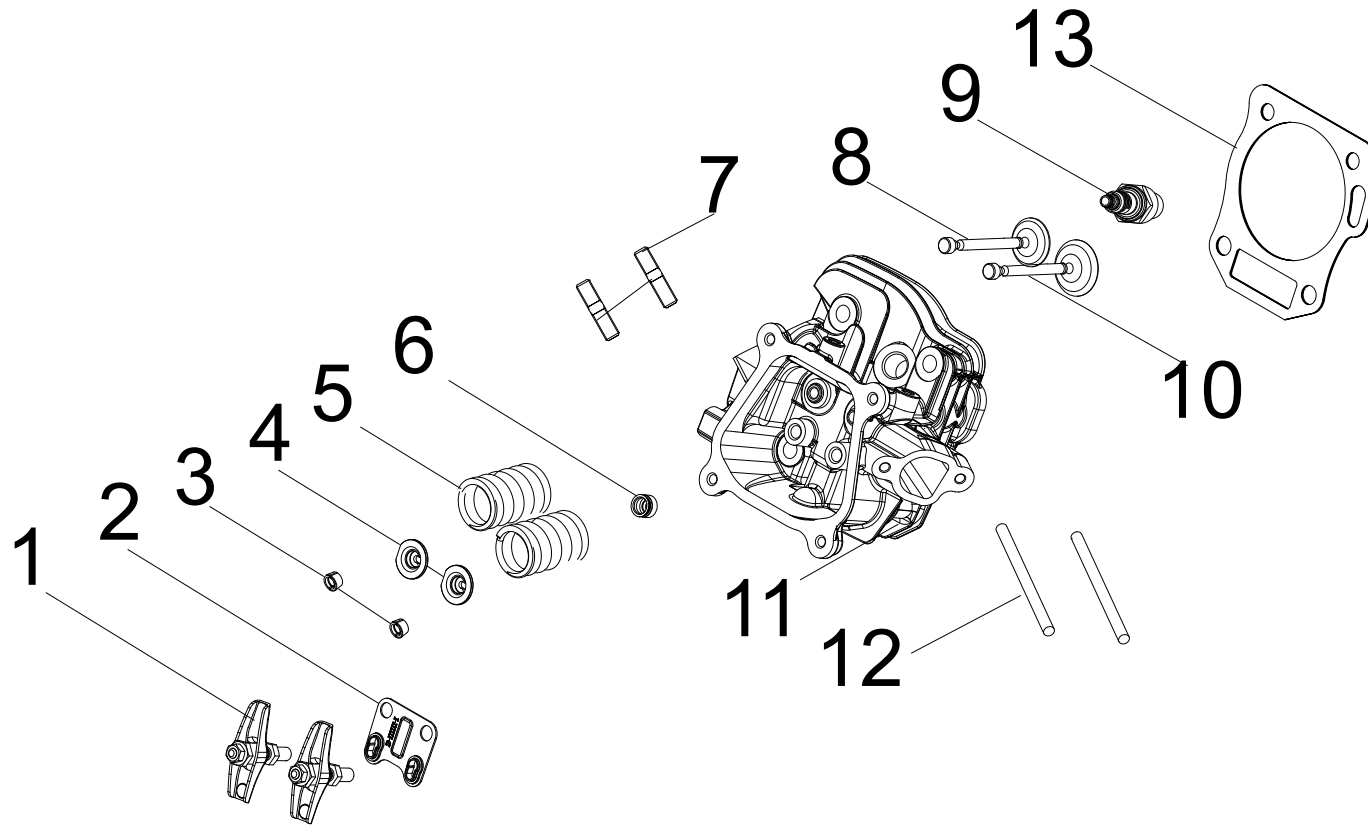

#	Part Number	Description	Qty.
61	100772111	Camshaft	1
62	100772116	Gasket, Crankcase Cover	1
63	100002961	Cover, Crankcase	1
64	100017651	Oil Seal Ø25 x Ø41.25 x 6, Spiral Grain	1
65	100011319-0001	Flange Bolt M8 x 32	6
66	100020165	Support, End Cover	1
67	100004105-0006	Oil Dipstick	1
68	100010550	Dowel Pin Ø8 x 14	2
69	100129155	Gear, Governor	1
70	100011269-0003	Flange Bolt M6 x 28	4
71	100052808	Clamp	1
72	100011565-0002	Flange Bolt M6 x 10, GB16674.1	3
73	100011262-0003	Flange Bolt M6 x 14, GB5789	4
74	100011215-0001	Flange Bolt M6 x 12	2
75	100781717	Air Guide, Engine Fan	1
76	100007840	Spring, Governor	1
77	100752662	DC Wire Harness, Engine	1
78	100010549	Dowel Pin Ø8 x 12	2
79	100011570-0001	Flange Bolt M6 x 12	1
80	100764992	Hose, Oil Drain	1
81	100763462	Bracket, Oil Drain Hose Mounting	1

## CYLINDER HEAD PARTS DIAGRAM

Figure C

**CYLINDER HEAD PARTS LIST**

#	Part Number	Description	Qty.
1	100149239	Rocker Arm Assembly	2
2	100764541	Guide Plate, Push Rod	1
3	100050896	Valve Collet	4
4	100073758	Valve Spring Seat, Upper	2
5	100713979	Spring Valve	2
6	100004599	Oil Seal, Intake Valve	1
7	100010389	Stud Bolt M8 x 35	2
8	100772113	Exhaust Valve	1
9	100009378	Spark Plug F6RTC	1
10	100772112	Intake Valve	1
11	100772110	Cylinder Head	1
12	100010354	Stud Bolt M6 x 96	2
13	100775176	Gasket, Cylinder Head	1