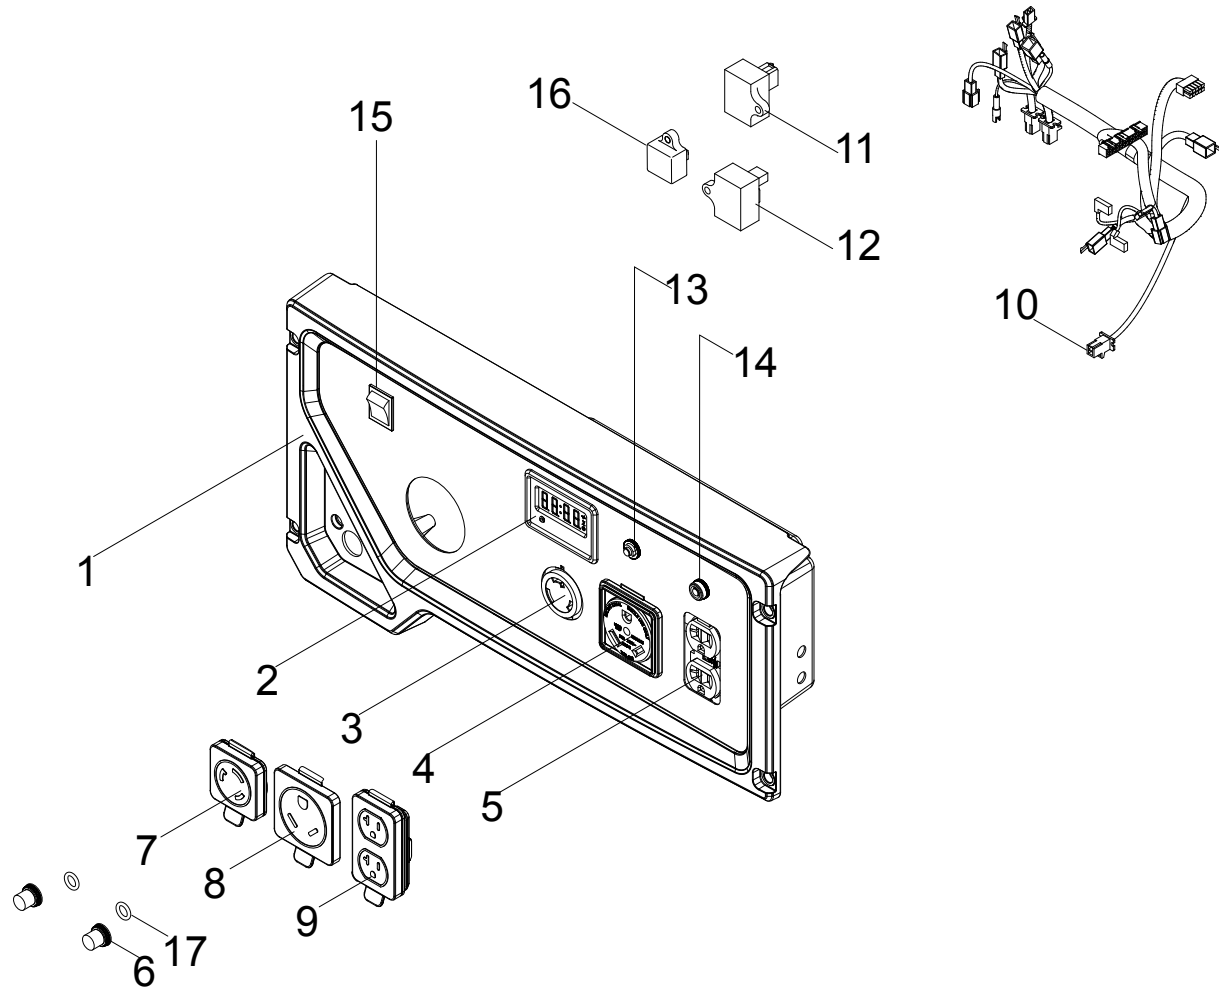

# CONTROL PANEL PARTS DIAGRAM

Figure G

**CONTROL PANEL PARTS LIST**

#	Part Number	Description	Qty.
1	100764288-0001	Control Panel Housing	1
2	100727009	Intelligauge	1
3	100020012	Receptacle L5-30R	1
4	100020008	Receptacle TT-30R	1
5	100765947	Receptacle 5-20R, Duplex	1
6	100120180	Breaker Cover	2
7	100731573	Receptacle Cover, L5-30R	1
8	100731572	Receptacle Cover, TT-30R	1
9	100731575	Receptacle Cover, 5-20R, Duplex	1
10	100777106	Wire Harness Assembly	1
11	100721216	Control Module, Solenoid Valve	1
12	100728387	OVF Module	1
13	100019751	30Amp Circuit Breaker, Push Button	1
14	100019754	20Amp Circuit Breaker, Push Button	1
15	100714233	Switch, Engine	1
16	100724627	Battery Charger Module	1
17	100031552	O-Ring	2

# FRAME ASSEMBLY PARTS DIAGRAM

Figure H

**FRAME ASSEMBLY PARTS LIST**

#	Part Number	Description	Qty.
1	100712243-0001	Cover, Wheel, Yellow	2
2	100714025	Roll Pin	2
3	100714023-0001	8 In. Wheel, Yellow	2
4	100764287-0001	Frame	1
5	100775843	Vibration Mount 3	1
6	100058956	Vibration Mount	2
7	100011266-0004	Flange Bolt M6 x 20	2
8	100011453-0003	Lock Nut M8, Flange	8
9	100020986-0001	Vibration Mount 2	1
10	100021000-0001	Vibration Mount 1	2
11	100724129-0001	Handle	1
12	100078853	Damping Pad, Handle	2
13	100011047-0003	Roll Pin Ø8 x 40	2
14	100714685-0001	R-pin, R5	4
15	100711157	Grip, Handle	1
16	100095857-0005	Flange Bolt M4 x 18	2
17	100011325-0004	Flange Bolt M8 x 40	4
18	100011453-0002	Flange Nut M8, GB6177.1	4
19	100716098-0001	Support Leg Assembly	2
20	100011452-0003	Lock Nut M6, Flange	2
21	100724735-0001	Support Leg	2
22	100068623-0001	Bracket, Anti-Rotation	2