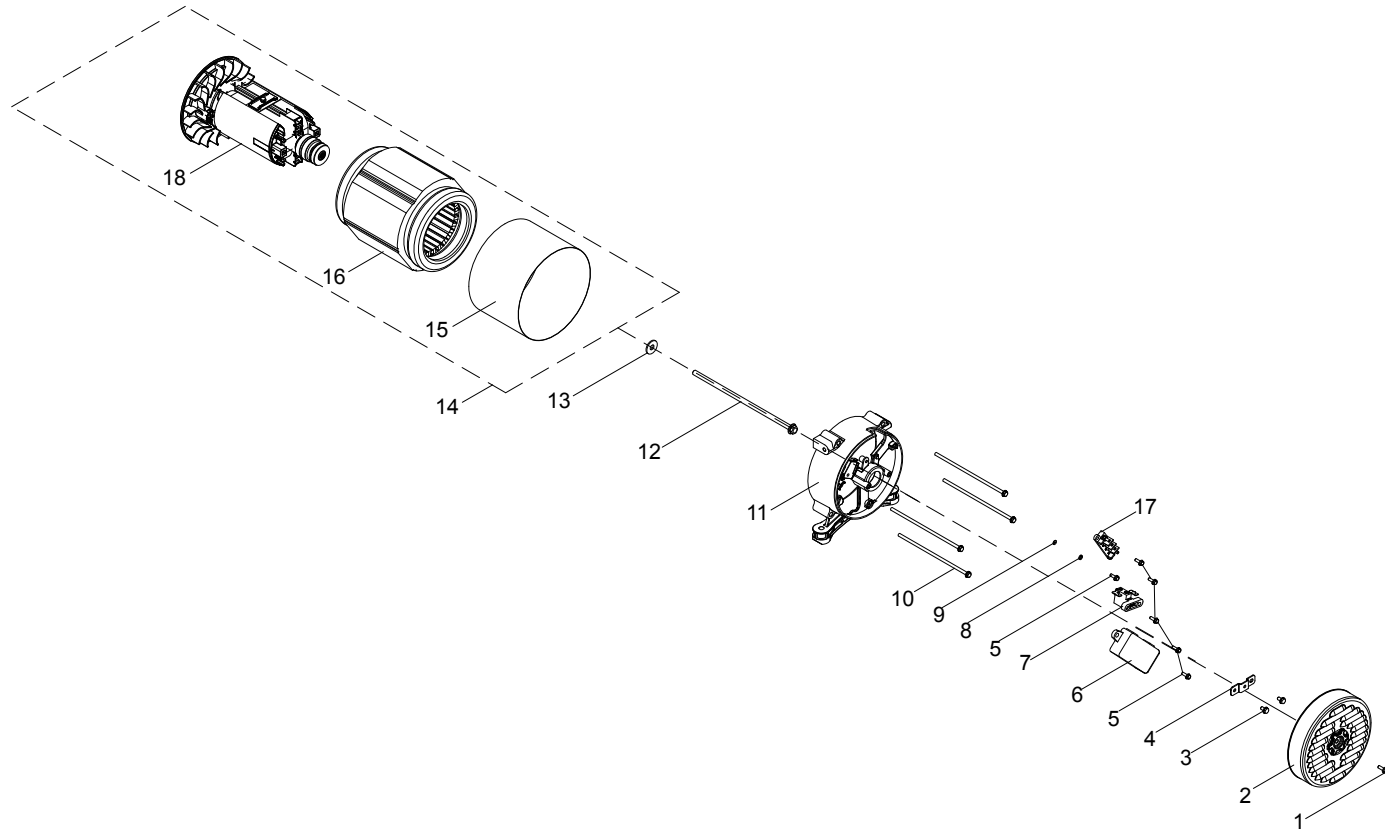

## CYLINDER HEAD PARTS DIAGRAM

Figure C

**CYLINDER HEAD PARTS LIST**

#	Part Number	Description	Qty.
1	100149239	Rocker Arm Assembly	2
2	100764541	Guide Plate, Push Rod	1
3	100050896	Valve Collet	4
4	100073758	Valve Spring Seat, Upper	2
5	100713979	Spring Valve	2
6	100004599	Oil Seal, Intake Valve	1
7	100010389	Stud Bolt M8 x 35	2
8	100772113	Exhaust Valve	1
9	100009378	Spark Plug F6RTC	1
10	100772112	Intake Valve	1
11	100772110	Cylinder Head	1
12	100010354	Stud Bolt M6 x 96	2
13	100775176	Gasket, Cylinder Head	1

## CARBURETOR PARTS LIST

#	Part Number	Description	Qty.
1	100078607	Gasket, Engine	1
2	100005599	Insulator, Carburetor	1
3	100078606	Gasket, Carburetor	1
4	100772117	Carburetor	1
5	100005717	Fuel Bowl O-Ring	1
6	100005769	Main Jet Standard	1
	100005770	Main Jet Altitude 1000-3000m	/
7	100130186	O-Ring, Solenoid Valve Base	1
8	100130185	O-Ring, Solenoid Valve	1
9	100005138	Clamp Ø 9.5 x 8	1
10	100783066	Fuel Tube	1
11	100067253	Gasket 2, Carburetor	1
12	100752952	Solenoid Valve	1
13	100764299	Sleeve, Fuel Hose	1

# ALTERNATOR PARTS DIAGRAM

Figure E

**ALTERNATOR PARTS LIST**

#	Part Number	Description	Qty.
1	100011527-0004	Flange Bolt M6 x 8	1
2	100717500-0001	Cover, End Housing, Yellow	1
3	100011250-0002	Flange Bolt M5 x 14	2
4	100722067	Bracket, End Cover Mounting	1
5	100011252-0001	Flange Bolt M5 x 18	6
6	100750028	AVR	1
7	100018592	Carbon Brush Assembly	1
8	100010885-0004	Spring Washer Ø5	1
9	100010919-0002	Flat Washer Ø5	1
10	100011299-0001	Flange Bolt M6 x 175	4
11	100018567	End Housing	1
12	100148753-0001	Flange Bolt M8 x 1 x 230	1
13	100010899-0002	Washer Ø8	1
14	100772072	Alternator Assembly	1
15	100161949	Stator Cover	1
16	100776939	Stator Assembly	1
17	100018701	Terminal Block	1
18	100776940	Rotor Assembly	1