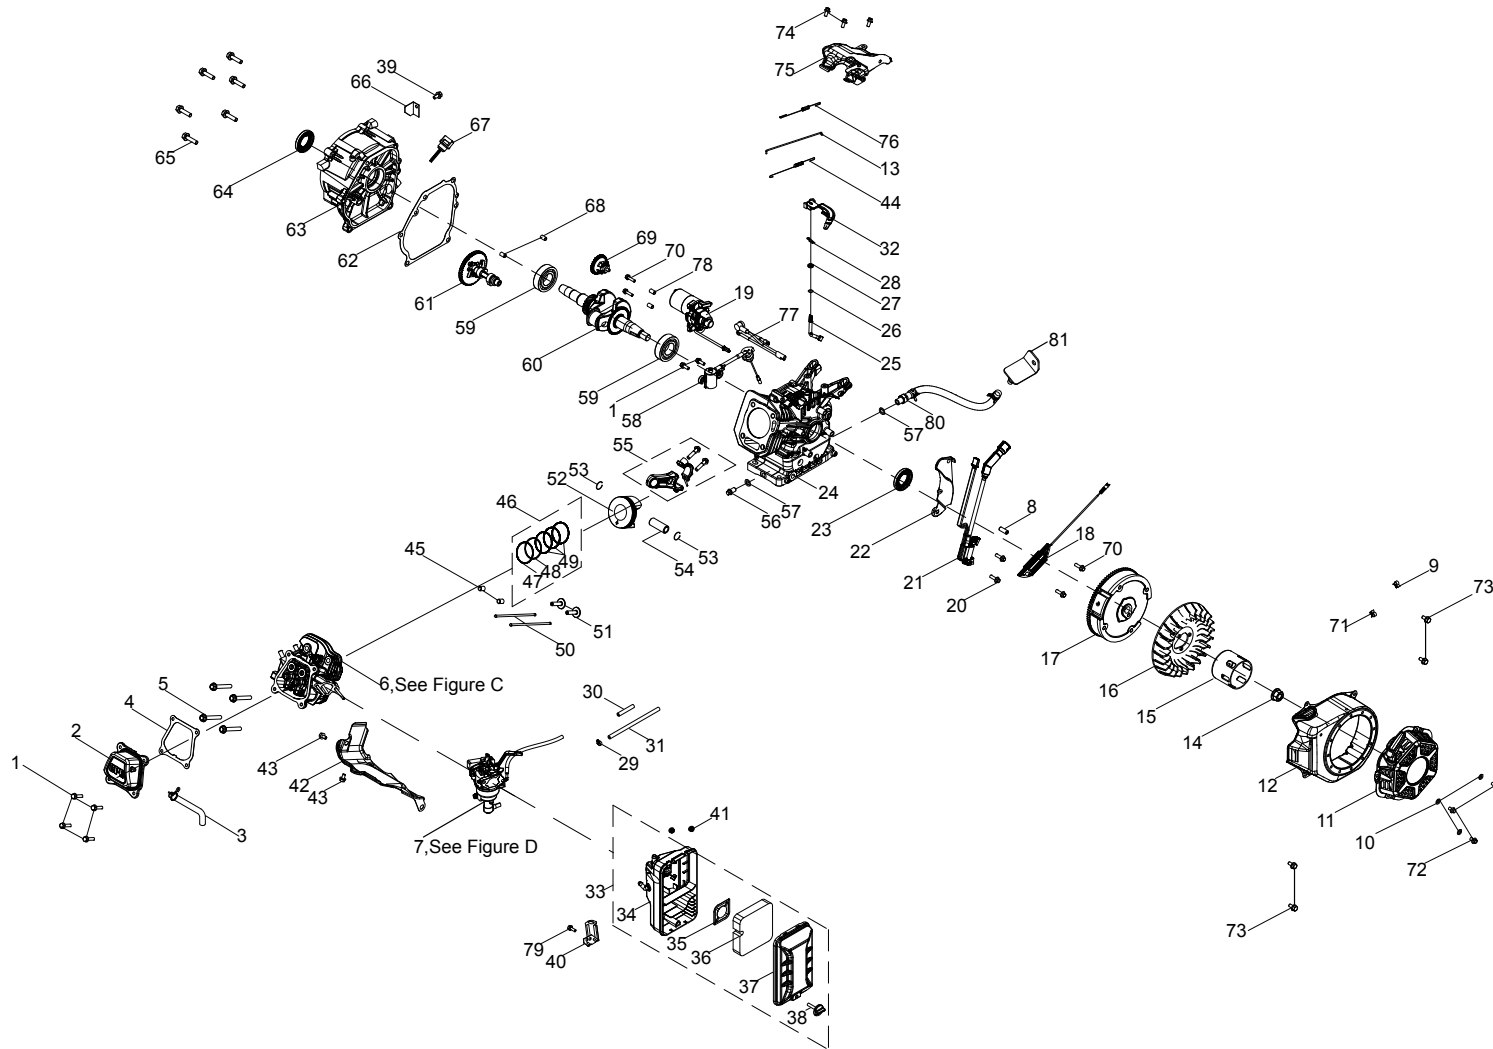

ENGINE PARTS DIAGRAM

Figure B

ENGINE PARTS LIST

#	Part Number	Description	Qty.
1	100011264-0003	Flange Bolt M6 x 16, GB5789	6
2	100002335	Cylinder Head Cover	1
3	100719261	Breather Tube	1
4	100079562	Gasket, Cylinder Head Cover	1
5	100002464-0001	Flange Bolt M8 x 60	4
6	100778615	Cylinder Head Assembly - See Figure C	1
7	100766682	Carburetor Assembly - See Figure D	1
8	100004217	Bush Ø8 x Ø12 x 8	1
9	100000671	Clip Ø13	1
10	100010920-0001	Washer Ø6	3
11	100156547-0001	Recoil Starter, Black	1
12	100724955-0001	Fan Cover, Yellow	1
13	100007947	Rod, Governor	1
14	100011459-0003	Flange Nut M14 x 1.5	1
15	100007550	Pulley, Starter	1
16	100718227	Fan, Engine Cooling	1
17	100772114	Flywheel	1
18	100752616	Ignition Coil	1
19	100161668	Starter	1
20	100011268-0003	Flange Bolt M6 x 25	2
21	100753437	Ignition Module	1
22	100007056	Lower Guard	1
23	100017644	Oil Seal Ø25 x Ø41.25 x 6	1
24	100775074-0001	Crankcase	1
25	100007976	Governor Shaft	1
26	100010113	Sealing Ring, Ø5.2 x 1.9	1
27	100017630	Oil Seal Ø6 x Ø11 x 4	1
28	100007986	Cotter, Governor Shaft	1
29	100159468-0001	Clamp, Fuel Hose	1
30	100713891	Sleeve, Fuel Hose, Ø20 x 150	1

#	Part Number	Description	Qty.
31	100764300	Tube, Fuel, Carburetor to Fuel Valve	1
32	100008417	Arm, Governor	1
33	100775078	Air Filter Assembly	1
34	100775079	Air Filter Base	1
35	100005078	Air Filter Baffle	1
36	100004771	Air Filter Element	1
37	100717012	Air Filter Cover	1
38	100004949	Air Filter Bolt	1
39	100011261-0004	Flange Bolt M6 x 12	1
40	100021030	Bracket, Air Cleaner Support	1
41	100011463-0002	Flange Nut M6	2
42	100774802	Air Guide, Lower	1
43	100011260-0005	Flange Bolt M6 x 10	2
44	100007920	Spring, Throttle Return	1
45	100010558	Dowel Pin Ø10 x 16	2
46	100148348	Piston Ring Set	1
47	100148347	1st Piston Ring	1
48	100072135	2nd Piston Ring	1
49	100148346	Oil Ring	1
50	100149269	Push Rod	2
51	100149234	Lifter, Valve	2
52	100003086	Piston	1
53	100003221	Circlip	2
54	100003123	Wrist Pin	1
55	100003446	Connecting Rod	1
56	100010272	Drain Bolt, M10 x 1.25 x 15	1
57	100010459	Washer Ø10 x 1.5 x Ø16	2
58	100161669	Oil Level Sensor	1
59	100072204	Bearing, TM6205	2
60	100775490	Crankshaft	1