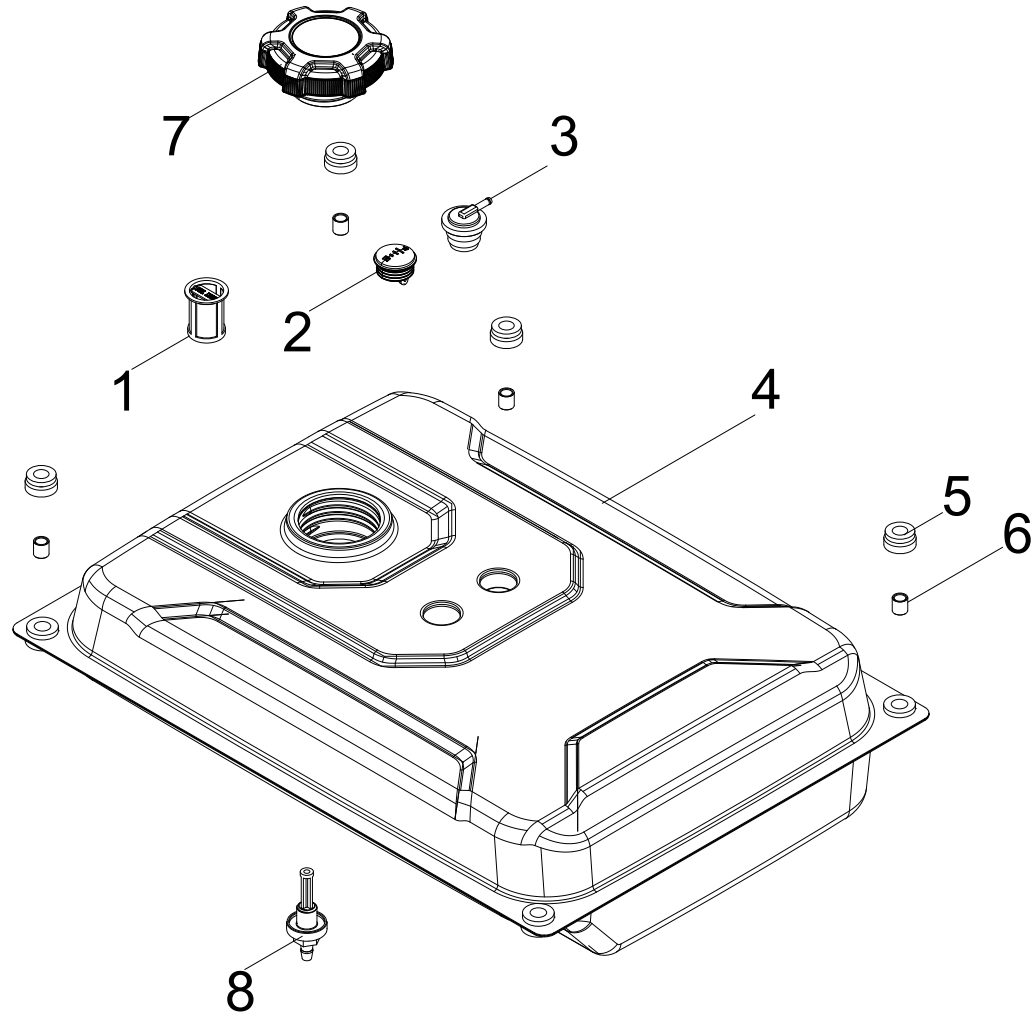

FUEL TANK PARTS DIAGRAM

Figure F

FUEL TANK PARTS LIST

#	Part Number	Description	Qty.
1	100098838	Fuel Filter	1
2	100726883	Fuel Gauge	1
3	100720340	Reversal Valve	1
4	100766685	Fuel Tank, 5 gal, Yellow	1
5	100032369	Vibration Mounting, Fuel Tank	4
6	100021118	Bushing, Ø12 x Ø9 x 13	4
7	100142004	Cap, Fuel Tank	1
8	100714546	Fitting, Fuel Tank with Filter	1