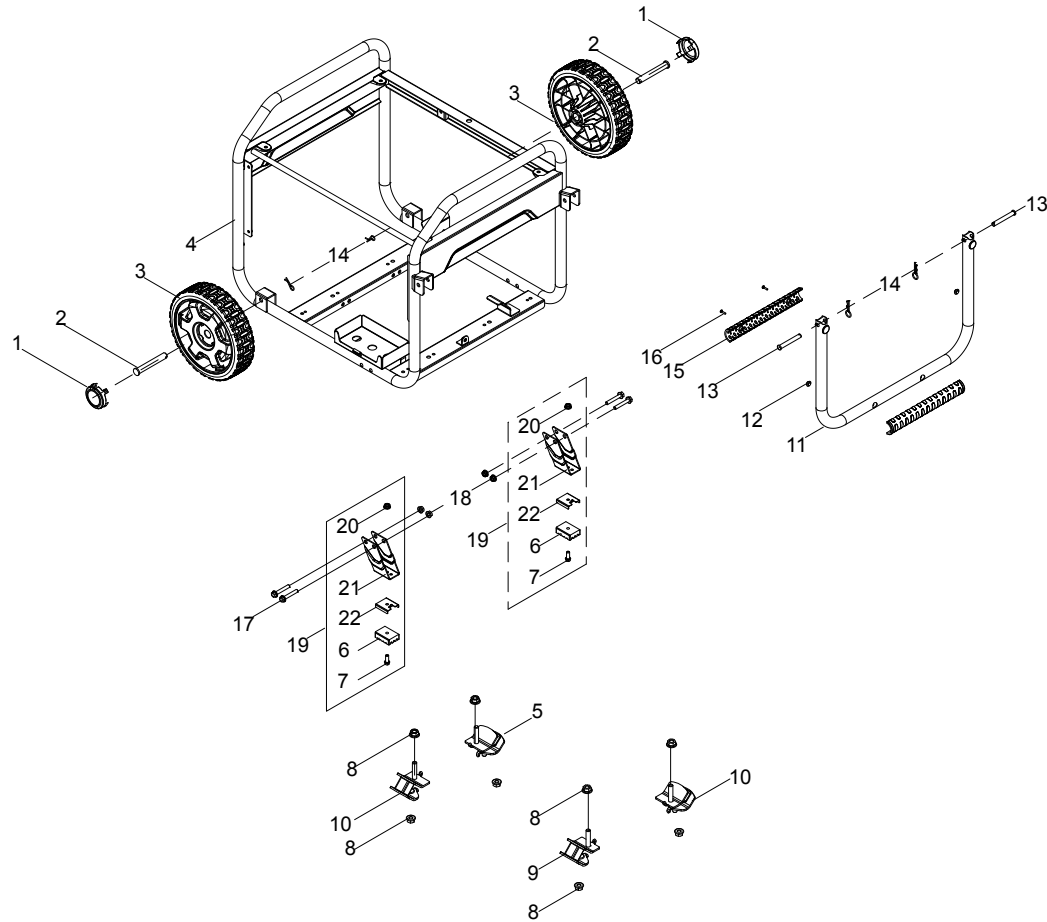

# CONTROL PANEL PARTS DIAGRAM

Figure G

**CONTROL PANEL PARTS LIST**

#	Part Number	Description	Qty.
1	100764288-0001	Control Panel Housing	1
2	100727009	Intelligauge	1
3	100020012	Receptacle L5-30R	1
4	100020008	Receptacle TT-30R	1
5	100765947	Receptacle 5-20R, Duplex	1
6	100120180	Breaker Cover	2
7	100731573	Receptacle Cover, L5-30R	1
8	100731572	Receptacle Cover, TT-30R	1
9	100731575	Receptacle Cover, 5-20R, Duplex	1
10	100777106	Wire Harness Assembly	1
11	100721216	Control Module, Solenoid Valve	1
12	100728387	OVF Module	1
13	100019751	30Amp Circuit Breaker, Push Button	1
14	100019754	20Amp Circuit Breaker, Push Button	1
15	100714233	Switch, Engine	1
16	100724627	Battery Charger Module	1
17	100031552	O-Ring	2

# FRAME ASSEMBLY PARTS DIAGRAM

Figure H

**FRAME ASSEMBLY PARTS LIST**

#	Part Number	Description	Qty.
1	100712243-0001	Cover, Wheel, Yellow	2
2	100714025	Roll Pin	2
3	100714023-0001	8 In. Wheel, Yellow	2
4	100764287-0001	Frame	1
5	100775843	Vibration Mount 3	1
6	100058956	Vibration Mount	2
7	100011266-0004	Flange Bolt M6 x 20	2
8	100011453-0003	Lock Nut M8, Flange	8
9	100020986-0001	Vibration Mount 2	1
10	100021000-0001	Vibration Mount 1	2
11	100724129-0001	Handle	1
12	100078853	Damping Pad, Handle	2
13	100011047-0003	Roll Pin Ø8 x 40	2
14	100714685-0001	R-pin, R5	4
15	100711157	Grip, Handle	1
16	100095857-0005	Flange Bolt M4 x 18	2
17	100011325-0004	Flange Bolt M8 x 40	4
18	100011453-0002	Flange Nut M8, GB6177.1	4
19	100716098-0001	Support Leg Assembly	2
20	100011452-0003	Lock Nut M6, Flange	2
21	100724735-0001	Support Leg	2
22	100068623-0001	Bracket, Anti-Rotation	2

# WIRING DIAGRAM