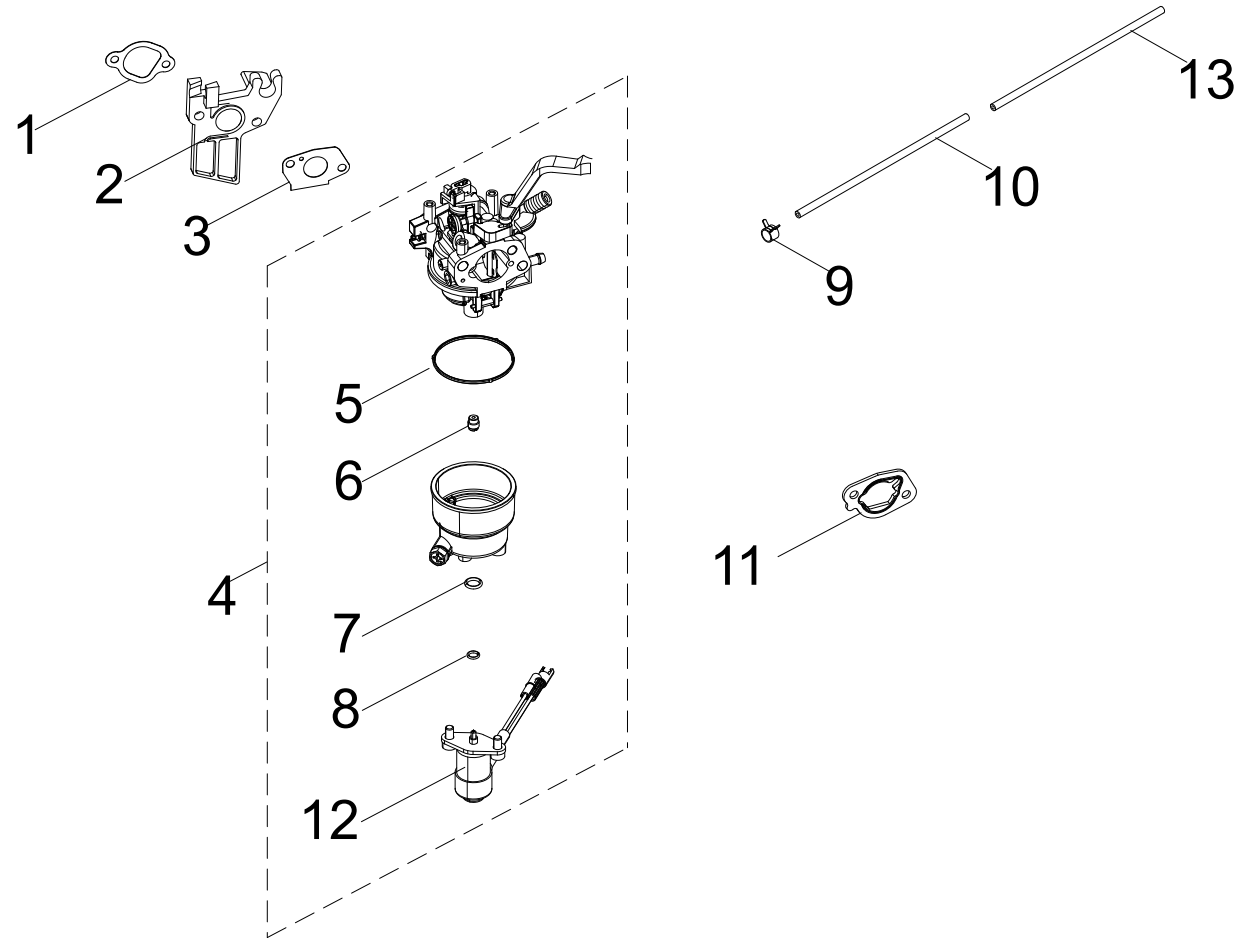

## Figure B

**ENGINE PARTS LIST**

#	Part Number	Description	Qty.
1	100011264-0003	Flange Bolt M6 x 16, GB5789	6
2	100002335	Cylinder Head Cover	1
3	100719261	Breather Tube	1
4	100079562	Gasket, Cylinder Head Cover	1
5	100002464-0001	Flange Bolt M8 x 60	4
6	100778615	Cylinder Head Assembly - See Figure C	1
7	100766682	Carburetor Assembly - See Figure D	1
8	100004217	Bush Ø8 x Ø12 x 8	1
9	100000671	Clip Ø13	1
10	100010920-0001	Washer Ø6	3
11	100156547-0001	Recoil Starter, Black	1
12	100724955-0001	Fan Cover, Yellow	1
13	100007947	Rod, Governor	1
14	100011459-0003	Flange Nut M14 x 1.5	1
15	100007550	Pulley, Starter	1
16	100718227	Fan, Engine Cooling	1
17	100772114	Flywheel	1
18	100752616	Ignition Coil	1
19	100161668	Starter	1
20	100011268-0003	Flange Bolt M6 x 25	2
21	100753437	Ignition Module	1
22	100007056	Lower Guard	1
23	100017644	Oil Seal Ø25 x Ø41.25 x 6	1
24	100775074-0001	Crankcase	1
25	100007976	Governor Shaft	1
26	100010113	Sealing Ring, Ø5.2 x 1.9	1
27	100017630	Oil Seal Ø6 x Ø11 x 4	1
28	100007986	Cotter, Governor Shaft	1
29	100159468-0001	Clamp, Fuel Hose	1
30	100713891	Sleeve, Fuel Hose, Ø20 x 150	1

## CYLINDER HEAD PARTS DIAGRAM

Figure C

**CYLINDER HEAD PARTS LIST**

#	Part Number	Description	Qty.
1	100149239	Rocker Arm Assembly	2
2	100764541	Guide Plate, Push Rod	1
3	100050896	Valve Collet	4
4	100073758	Valve Spring Seat, Upper	2
5	100713979	Spring Valve	2
6	100004599	Oil Seal, Intake Valve	1
7	100010389	Stud Bolt M8 x 35	2
8	100772113	Exhaust Valve	1
9	100009378	Spark Plug F6RTC	1
10	100772112	Intake Valve	1
11	100772110	Cylinder Head	1
12	100010354	Stud Bolt M6 x 96	2
13	100775176	Gasket, Cylinder Head	1

# CARBURETOR PARTS DIAGRAM

Figure D