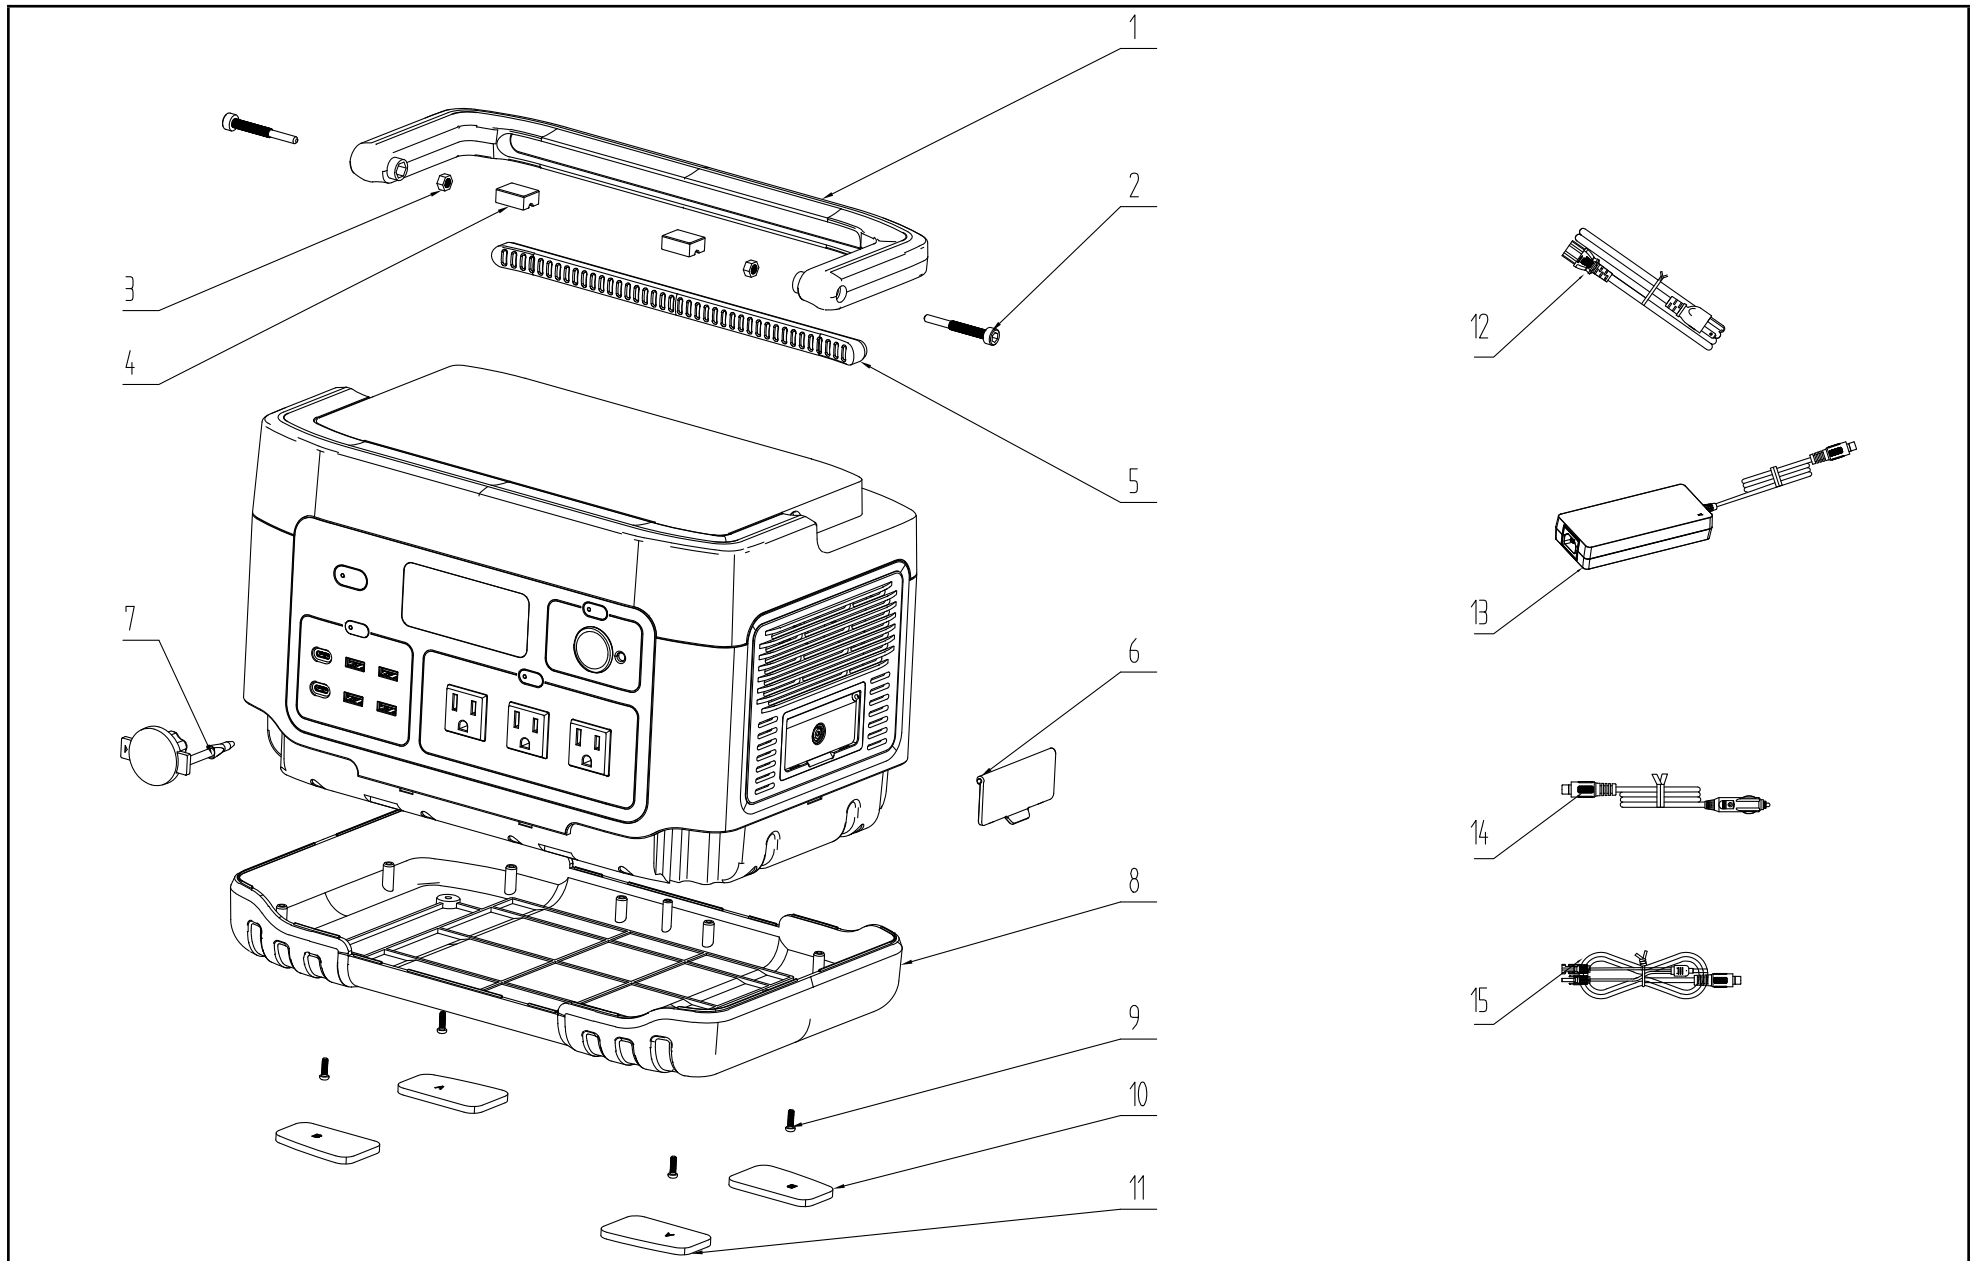

TABLE OF CONTENTS

Power Station Parts Diagram	3
Power Station Parts List	4

POWER STATION PARTS DIAGRAM

POWER STATION PARTS LIST

#	Part Number	Description	Qty.
1	520-00077-03	Handle	1
2	410-40002-02	Cup Head Hexagon Bolt, M5 x 43	2
3	412-00001-00	Hexagon Nut, M5	2
4	522-10015-00	Damping Silica Gel Sleeve	2
5	522-10018-01	Rubber Handle Grip	1
6	520-00041-09	Input Cover	1
7	522-10012-00	Rubber Plug	1
8	520-00082-02	Bottom Cover	1
9	410-00009-00	Tapping Screw, PA3 × 10	4
10	522-10020-00	Rubber Pads A	2
11	522-10019-00	Rubber Pads B	2
12	744-00002-00	Charging Adapter Cable – AC	1
13	744-00015-00	Charging Adapter	1
14	744-40011-00	Charging Cable - Car	1
15	744-50008-00	Charging Cable - Solar	1