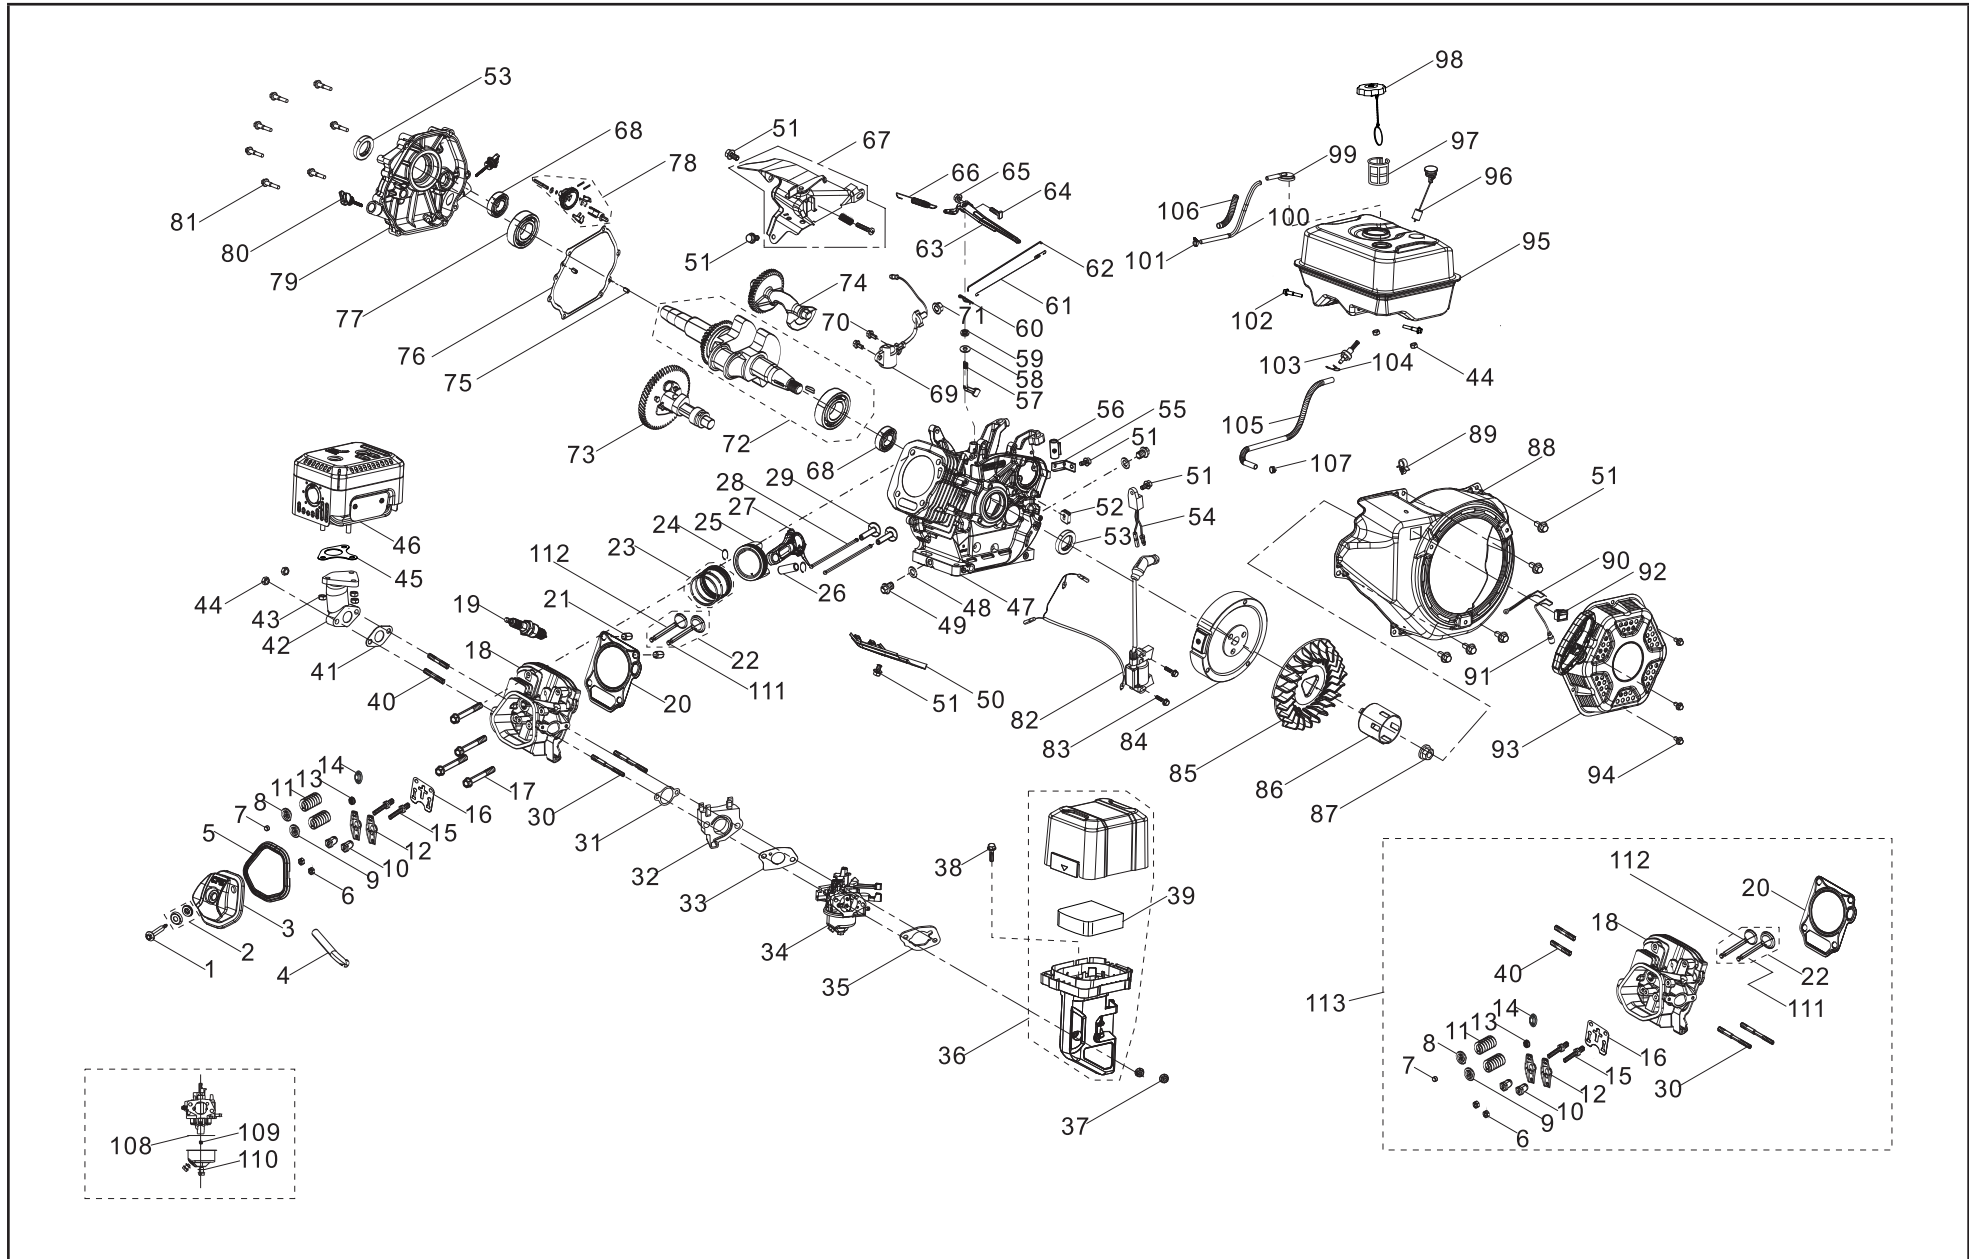

ENGINE PARTS DIAGRAM

ENGINE PARTS LIST

#	Part Number	Description	Qty.
1	12032-000001	Cylinder Head Bolt, White Zinc	1
2	12034-000001	Cylinder Head Cover Gasket Subassembly, White Zinc	1
3	12410-000010	Cylinder Head Cover Subassembly, White Zinc	1
4	17004-000013	Tube, Breather, Ø10.5 x Ø15 x 110	1
5	12004-000003	Cylinder Head Cover Gasket	1
6	14312-000001	Valve Lock Nut	2
7	12104-000002	Valve Rotator	1
8	12107-000002	Exhaust Valve Retainer	1
9	12112-000001	Valve Spring Set	1
10	14314-000001	Valve Adjusting Nut	2
11	12103-000002	Valve Spring	2
12	14311-000002	Valve Rocker	2
13	12101-000002	Seal Guide	1
14	12105-000001	Valve Spring Retainer	1
15	14313-000001	Valve Adjusting Bolt	2
16	14090-000002	Lifter Stopper Plate Subassembly, White Zinc	1
17	12003-000004	Cylinder Head Bolt, M10 x 80, White Zinc	4
18	12140-000013	Cylinder Head Subassembly	1
19	30010-000001	Spark Plug	1
20	12131-000010	Cylinder Head Gasket	1
21	90502-000008	Pin, 12 x 20	2
22	12110-000006	Valve Set	1
23	13200-000010	Piston Ring Assembly	1
24	13122-000002	Piston Pin Clip	2
25	13111-000011	Piston	1
26	13121-000004	Piston Pin, Ø20 x Ø62	1
27	13010-000003	Connecting Rod	1
28	14070-000003	Valve Lifter Assembly	2
29	14081-000003	Valve Tappet	2

#	Part Number	Description	Qty.
30	90204-000008	Stud, M6/8 x 135, Black Zinc	2
31	17002-000005	Inlet Gasket	1
32	16003-000006	Carburetor Insulator Plate	1
33	16001-000003	Carburetor Gasket	1
34	16100-000047	Carburetor Assembly	1
35	17001-000005	Air Cleaner Gasket	1
36	17100-000026	Air Cleaner	1
37	90305-000008	Hexagon Flange Nut, M6, Black Zinc	2
38	90007-000017	Hexagon Flange Bolt, M6 x 30, White Zinc	1
39	17151-000011	Air Cleaner Foam Element, 153×127×18	1
40	90204-000009	Stud, M8 x 54, Black Zinc	2
41	18001-000004	Exhaust Gasket	1
42	18150-000003	Exhaust Pipe	1
43	90305-000012	Hexagon Flange Nut, M8	3
44	90305-000010	Hexagon Flange Nut, M8, White Zinc	4
45	18101-000002	Muffler Gasket	1
46	18100-000033	Muffler Assembly	1
47	11310-000019	Crankcase Subassembly	1
48	90412-000003	Washer, Ø12 x Ø21 x 2	2
49	11007-000003	Drain Plug Bolt, M12 x 1.5 x 18, White Zinc	2
50	19304-000005	Cylinder Body Shroud, White Zinc	1
51	90001-000018	Hexagon Flange Bolt, M6 x 12, White Zinc	10
52	28101-000001	Rubber Plug	1
53	90682-000011	Oil Seal, Ø35 x Ø52 x 7	2
54	37050-000002	Oil Protector, White Zinc	1
55	51124-000013	Mounting Bracket	1
56	90684-000009	Clip	1
57	16061-000004	Governor Arm	1
58	90412-000004	Washer, Ø8.4 x Ø19.5 x 0.8	1
59	90682-000007	Oil Seal, Ø8 x Ø14 x 4	1