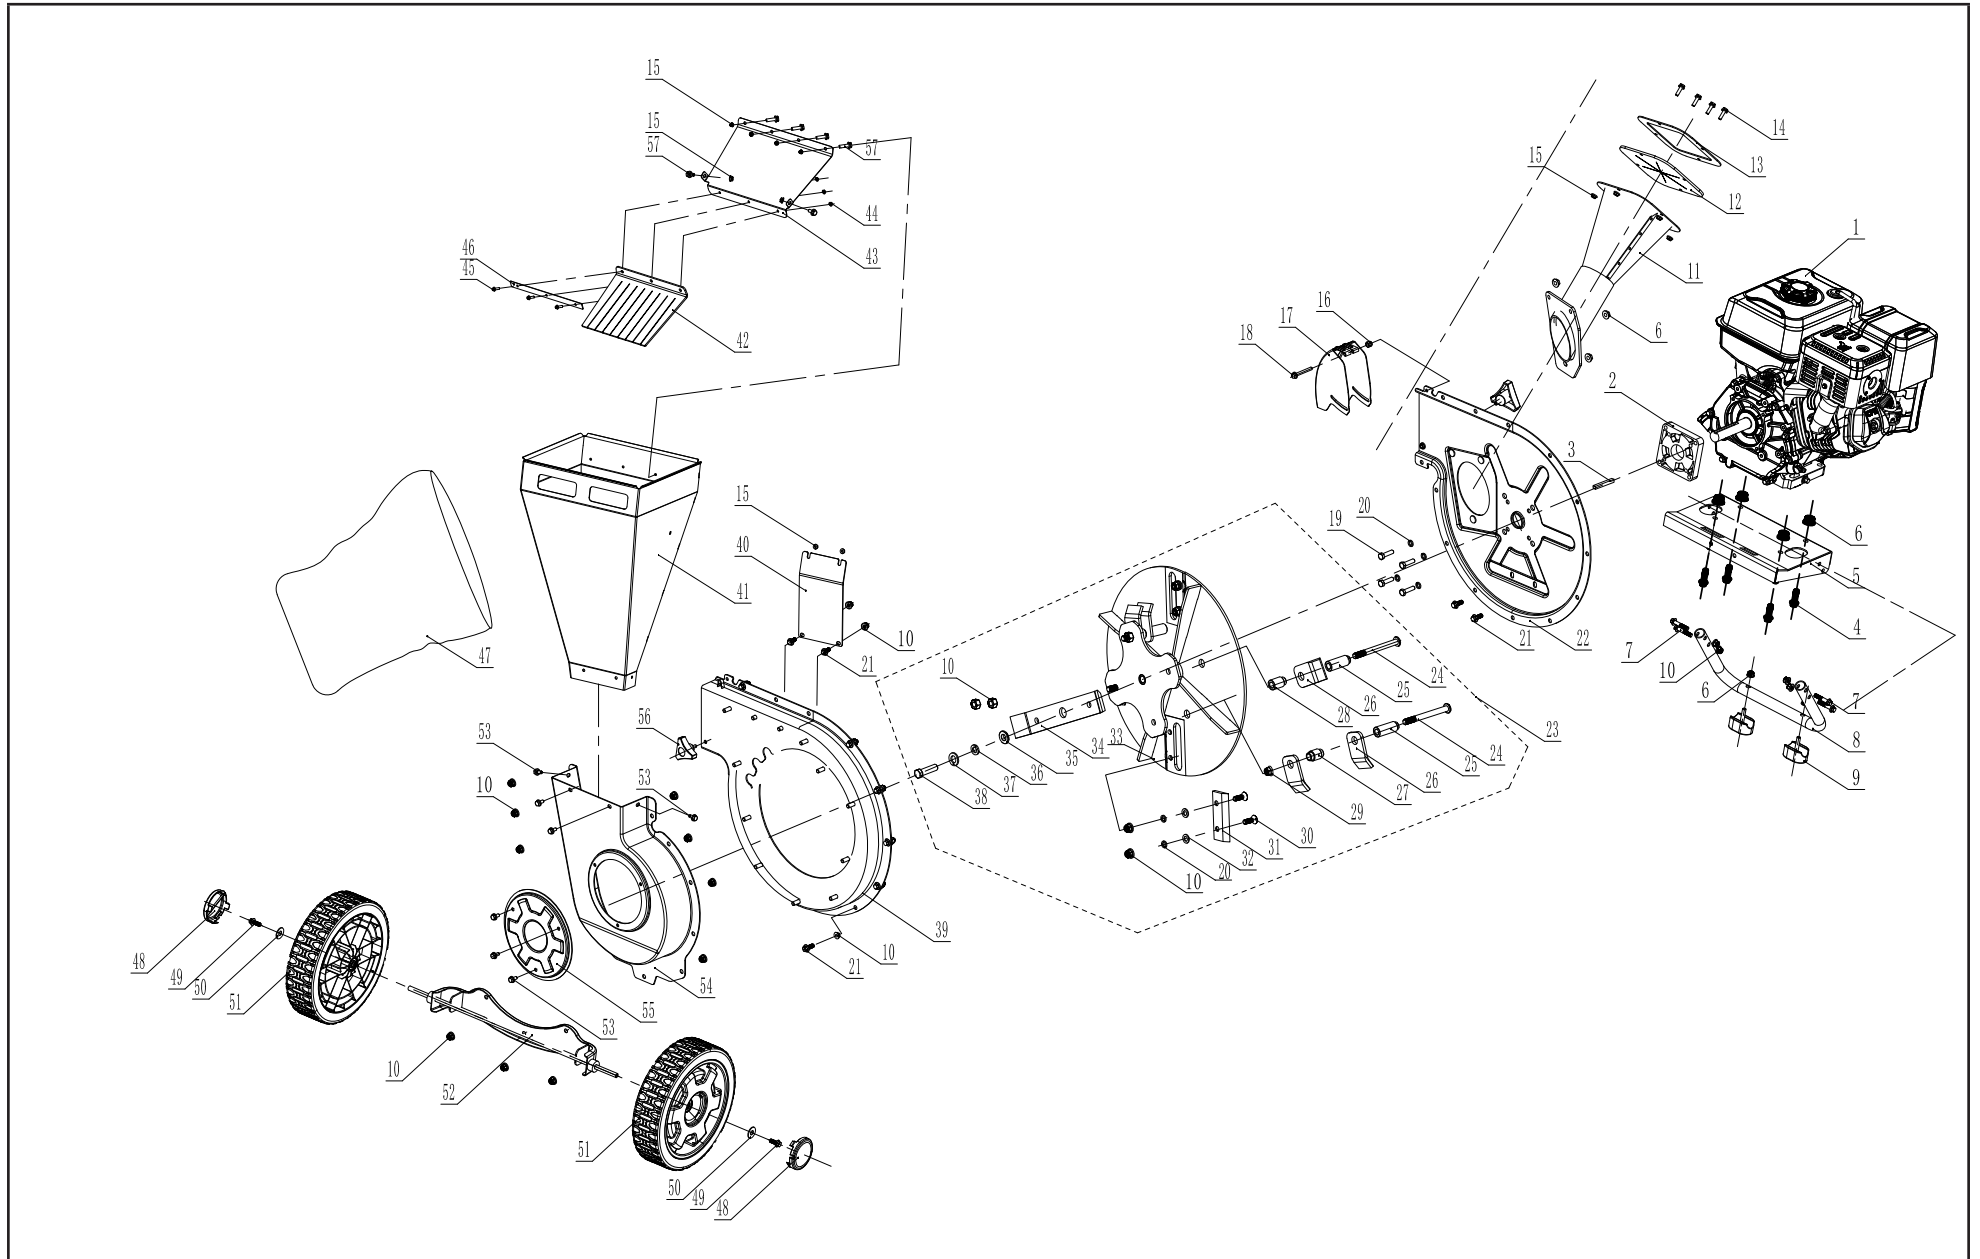

TABLE OF CONTENTS

Chipper Shredder Parts Diagram	3
Chipper Shredder Parts List	4
Engine Parts Diagram	5
Engine Parts List	6

CHIPPER SHREDDER PARTS DIAGRAM

CHIPPER SHREDDER PARTS LIST

#	Part Number	Description	Qty.
1	R338P-E00DY-SL	Engine, 338cc	1
2	10305696	Junction Plate Assembly, Engine	1
3	2540006607	Flat Key, 6.3 x 6.3 x 53	1
4	2550011448	Flange Bolt, M10 x 40	4
5	2540007164	Support Mount Assembly, Black	1
6	2550011329	Lock Nut, M10	9
7	2550001652	Flange Bolt, M8 x 40	4
8	2540007165	Tube Support, Black	1
9	2540006594	Rubber Cushion, Black	2
10	2550012179	Lock Nut, M8	31
11	2540007163	Lower Chipper Chute Assembly, Yellow	1
12	2540006590	Block Rubber, Black	1
13	2540006591	Pressure Plate, Rubber Block, Yellow	1
14	2550001607	Flange Bolt, M6 x 20	4
15	2550001518	Lock Nut, M6	12
16	2550001518	Lock Nut, M6	1
17	2540006579	Chute Deflector Assembly, Black	1
18	2540006696	Flange Bolt, M6 x 55	1
19	2550011443	Bolt, 5/16 - 24UNF	4
20	2550000883	Lock Washer, Ø8	8
21	2550004015	Bolt, M8 x 20	15
22	2540007162	Inner Flail Housing Assembly, Black	1
23	2598001515	Impeller Assembly	1
24	2550011328	Clevis Pin	4
25	2540006585	Bush Ø18.5 × Ø10.5 × 43.5	4
26	2540006586	Flail Blade	6
27	2540006583	Bush Ø18.5 × Ø10.5 × 16.5	2
28	2540006584	Bush Ø18.5 × Ø10.5 × 24.5	2
29	2550011329	Lock Nut, M10	4
30	2550012180	Machine Screw, M8 x 25	4