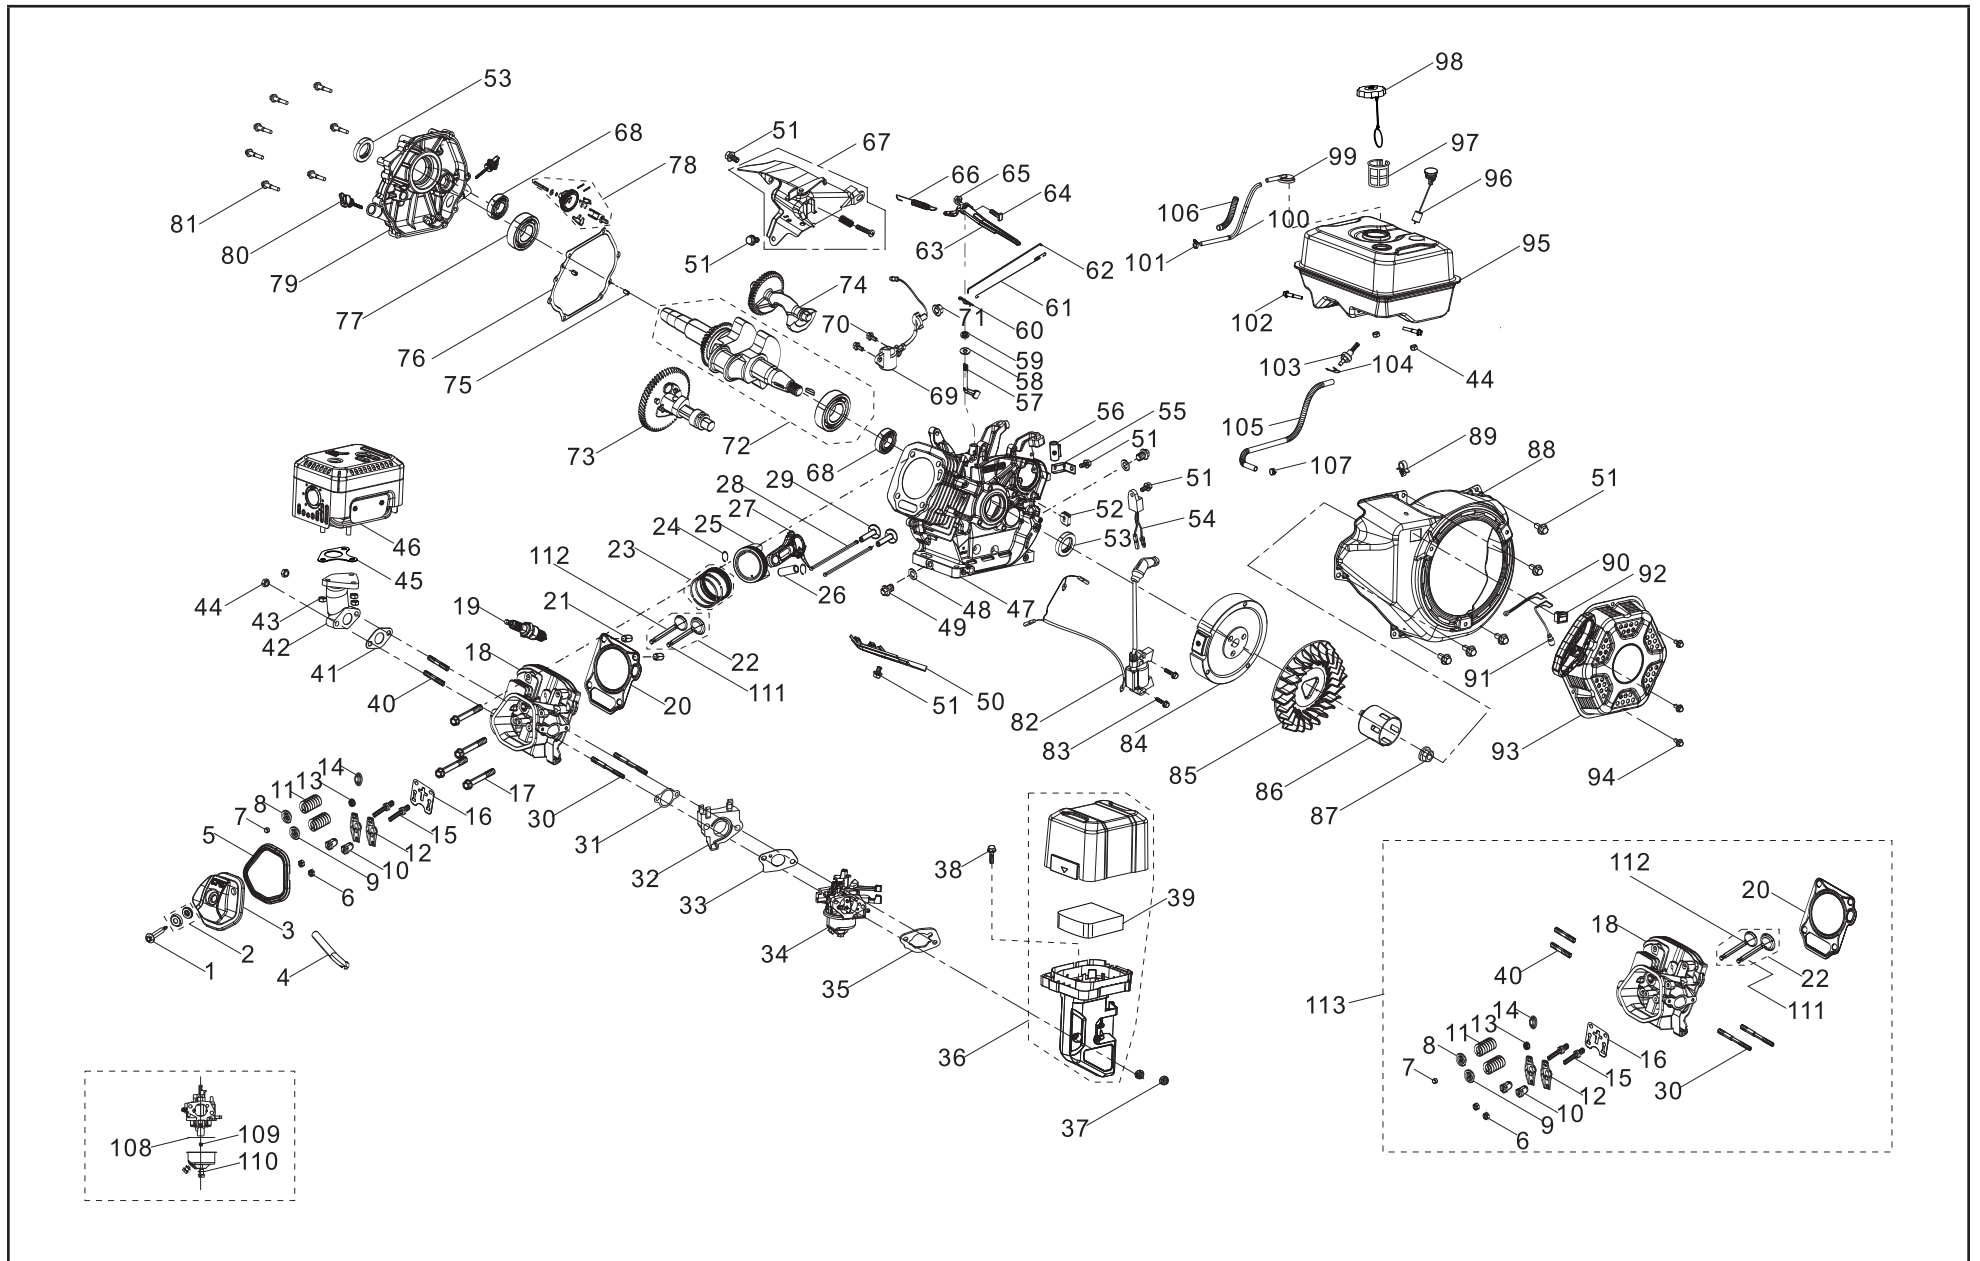

ENGINE PARTS DIAGRAM

ENGINE PARTS LIST

#	Part Number	Description	Qty.
1	12032-000001	Cylinder Head Bolt, White Zinc	1
2	12034-000001	Cylinder Head Cover Gasket Subassembly, White Zinc	1
3	12410-000010	Cylinder Head Cover Subassembly, White Zinc	1
4	17004-000013	Tube, Breather, Ø10.5 x Ø15 x 110	1
5	12004-000003	Cylinder Head Cover Gasket	1
6	14312-000001	Valve Lock Nut	2
7	12104-000002	Valve Rotator	1
8	12107-000002	Exhaust Valve Retainer	1
9	12112-000001	Valve Spring Set	1
10	14314-000001	Valve Adjusting Nut	2
11	12103-000002	Valve Spring	2
12	14311-000002	Valve Rocker	2
13	12101-000002	Seal Guide	1
14	12105-000001	Valve Spring Retainer	1
15	14313-000001	Valve Adjusting Bolt	2
16	14090-000002	Lifter Stopper Plate Subassembly, White Zinc	1
17	12003-000004	Cylinder Head Bolt, M10 x 80, White Zinc	4
18	12140-000013	Cylinder Head Subassembly	1
19	30010-000001	Spark Plug	1
20	12131-000010	Cylinder Head Gasket	1
21	90502-000008	Pin, 12 x 20	2
22	12110-000006	Valve Set	1
23	13200-000010	Piston Ring Assembly	1
24	13122-000002	Piston Pin Clip	2
25	13111-000011	Piston	1
26	13121-000004	Piston Pin, Ø20 x Ø62	1
27	13010-000003	Connecting Rod	1
28	14070-000003	Valve Lifter Assembly	2
29	14081-000003	Valve Tappet	2

#	Part Number	Description	Qty.
30	90204-000008	Stud, M6/8 x 135, Black Zinc	2
31	17002-000005	Inlet Gasket	1
32	16003-000006	Carburetor Insulator Plate	1
33	16001-000003	Carburetor Gasket	1
34	16100-000047	Carburetor Assembly	1
35	17001-000005	Air Cleaner Gasket	1
36	17100-000026	Air Cleaner	1
37	90305-000008	Hexagon Flange Nut, M6, Black Zinc	2
38	90007-000017	Hexagon Flange Bolt, M6 x 30, White Zinc	1
39	17151-000011	Air Cleaner Foam Element, 153×127×18	1
40	90204-000009	Stud, M8 x 54, Black Zinc	2
41	18001-000004	Exhaust Gasket	1
42	18150-000003	Exhaust Pipe	1
43	90305-000012	Hexagon Flange Nut, M8	3
44	90305-000010	Hexagon Flange Nut, M8, White Zinc	4
45	18101-000002	Muffler Gasket	1
46	18100-000033	Muffler Assembly	1
47	11310-000019	Crankcase Subassembly	1
48	90412-000003	Washer, Ø12 x Ø21 x 2	2
49	11007-000003	Drain Plug Bolt, M12 x 1.5 x 18, White Zinc	2
50	19304-000005	Cylinder Body Shroud, White Zinc	1
51	90001-000018	Hexagon Flange Bolt, M6 x 12, White Zinc	10
52	28101-000001	Rubber Plug	1
53	90682-000011	Oil Seal, Ø35 x Ø52 x 7	2
54	37050-000002	Oil Protector, White Zinc	1
55	51124-000013	Mounting Bracket	1
56	90684-000009	Clip	1
57	16061-000004	Governor Arm	1
58	90412-000004	Washer, Ø8.4 x Ø19.5 x 0.8	1
59	90682-000007	Oil Seal, Ø8 x Ø14 x 4	1