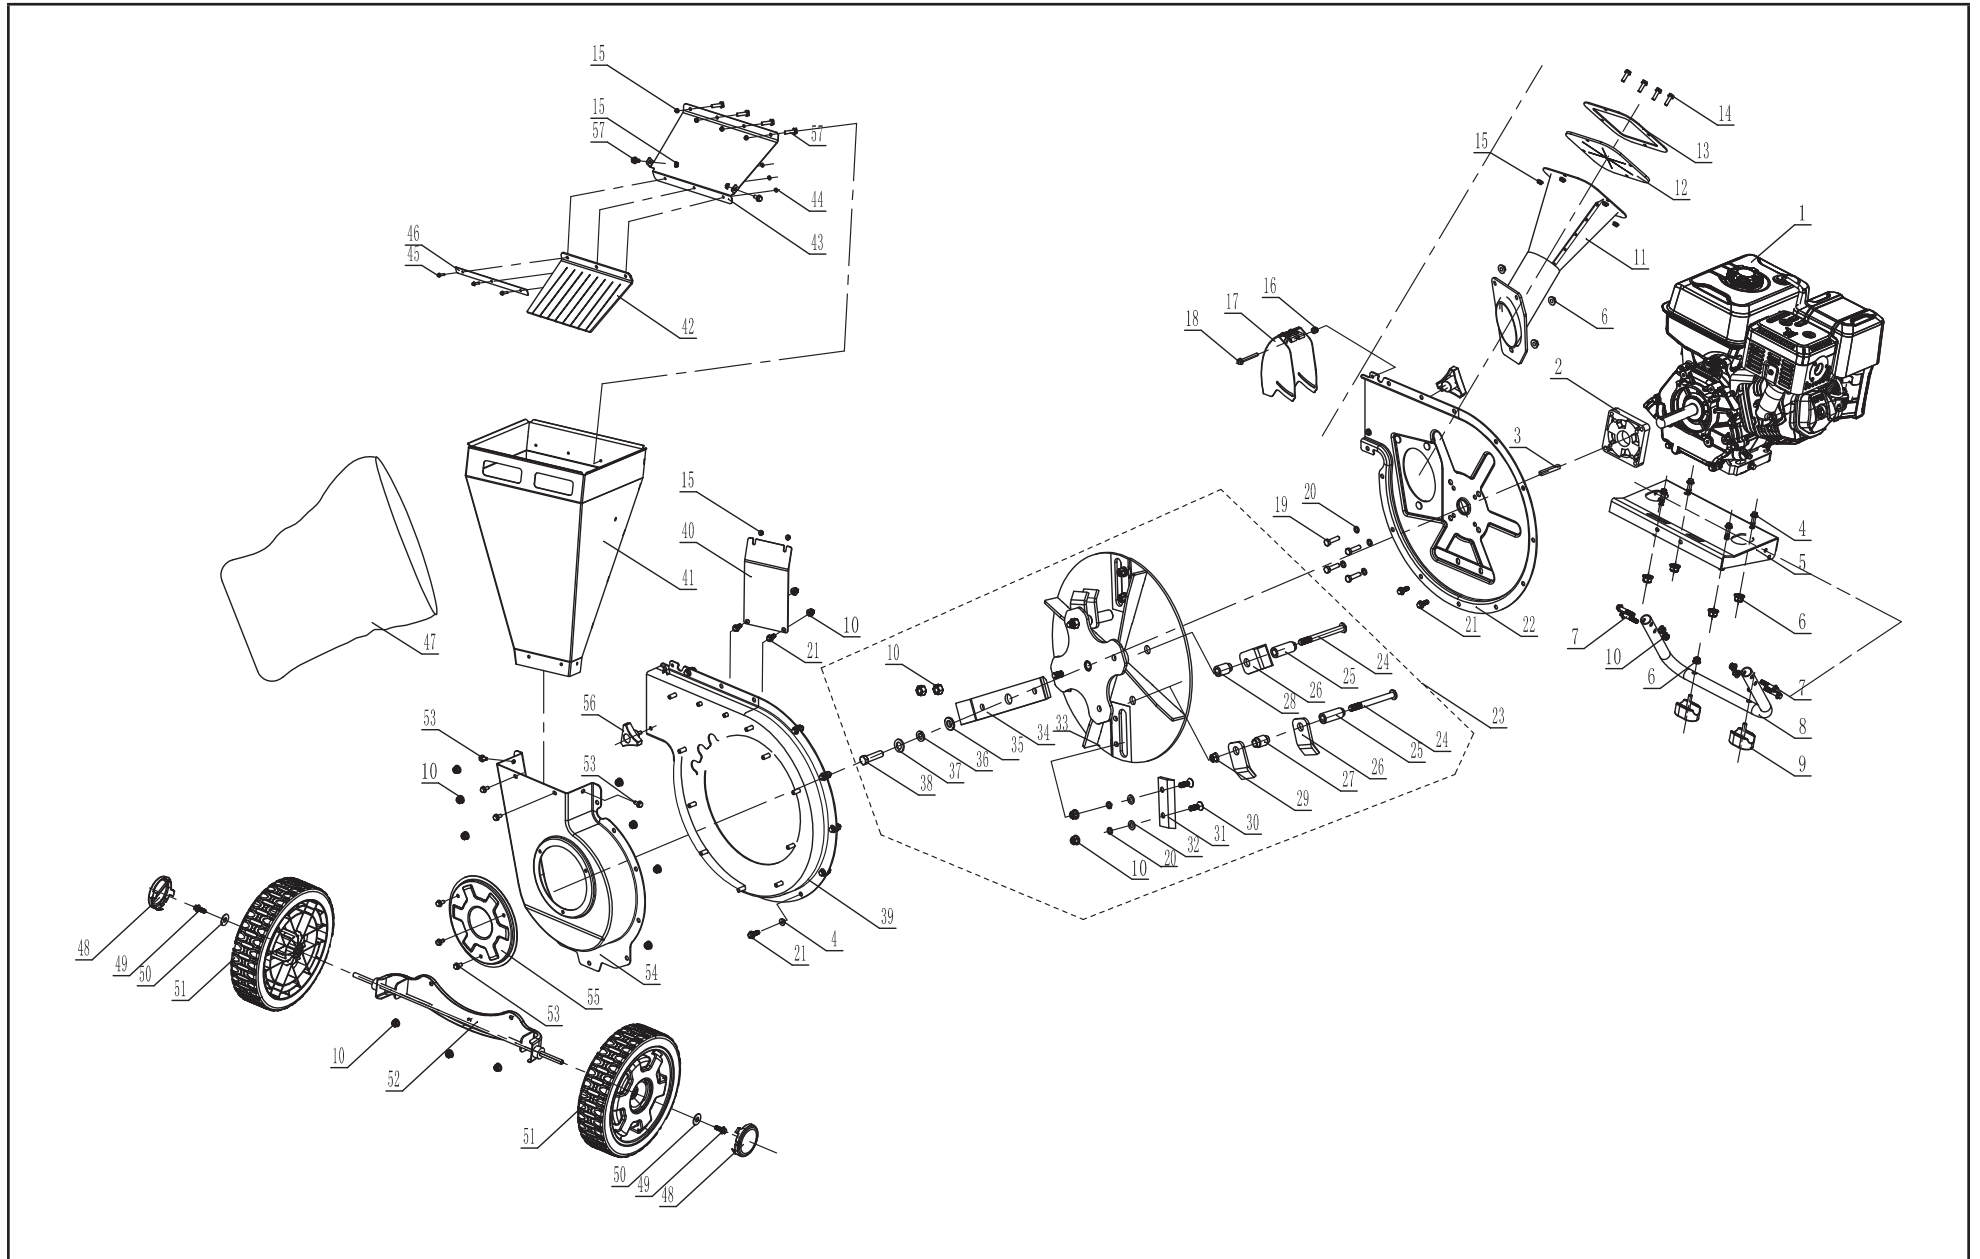

TABLE OF CONTENTS

Chipper Shredder Parts Diagram	3
Chipper Shredder Parts List	4
Engine Parts Diagram	5
Engine Parts List	6

CHIPPER SHREDDER PARTS DIAGRAM

CHIPPER SHREDDER PARTS LIST

#	Part Number	Description	Qty.
1	2540007161	Engine, 338cc	1
2	10305695	Junction Plate Assembly, Engine	1
3	2540006607	Flat Key, 6.3 x 6.3 x 53	1
4	2550011448	Flange Bolt, M8 x 40	4
5	2540007164	Support Mount Assembly, Black	1
6	2550011329	Lock Nut, M10	9
7	2550001652	Flange Bolt, M8 x 40	4
8	2540007165	Tube Support, Black	1
9	2540006594	Rubber Cushion, Black	2
10	2550012179	Lock Nut, M8	27
11	2540007163	Lower Chipper Chute Assembly, Yellow	1
12	2540006590	Block Rubber, Black	1
13	2540006591	Pressure Plate, Rubber Block, Yellow	1
14	2550001607	Flange Bolt, M6 x 20	6
15	2550001518	Lock Nut, M6	12
16	2550009535	Lock Nut, M6	1
17	2540006579	Chute Deflector Assembly, Black	1
18	2540006696	Flange Bolt, M6 x 55	1
19	2550011443	Bolt, 5/16 - 24UNF	4
20	2550000883	Lock Washer, Ø8	8
21	2550004015	Bolt, M8 x 20	16
22	2540007162	Inner Flail Housing Assembly, Black	1
23	2598001515	Impeller Assembly	1
24	2550011328	Clevis Pin	4
25	2540006583	Bush Ø18.5 × Ø10.5 × 43.5	4
26	2540006586	Flail Blade	6
27	2540006585	Bush Ø18.5 × Ø10.5 × 16.5	2
28	2540006584	Bush Ø18.5 × Ø10.5 × 24.5	2
29	2550001531	Lock Nut, M10	4
30	2550012180	Machine Screw, M8 x 25	4