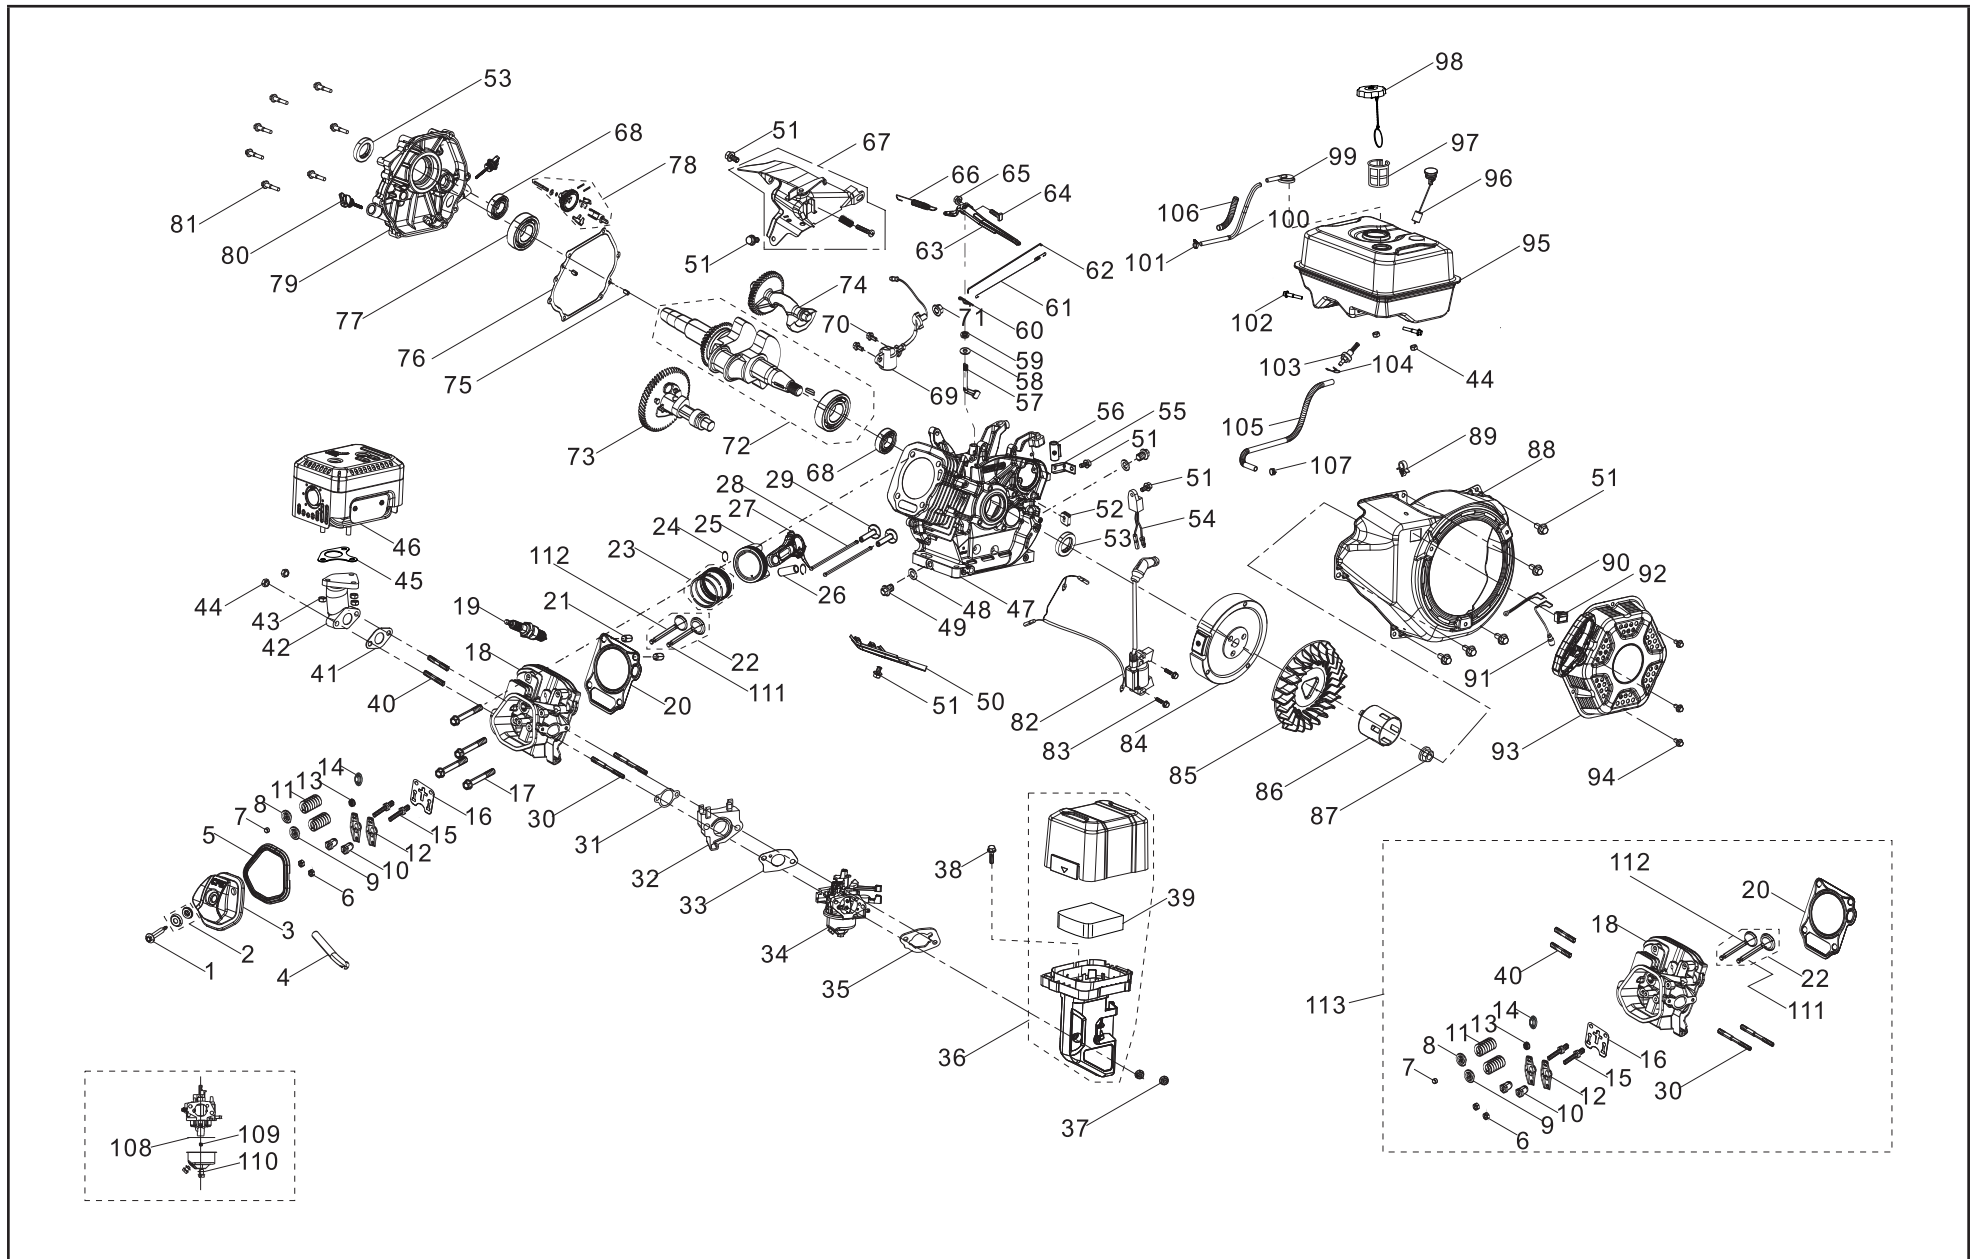

ENGINE PARTS DIAGRAM

ENGINE PARTS LIST

#	Part Number	Description	Qty.
1	12032-000001	Cylinder Head Bolt, White Zinc	1
2	12034-000001	Cylinder Head Cover Gasket Subassembly, White Zinc	1
3	12410-000010	Cylinder Head Cover Subassembly, White Zinc	1
4	17004-000013	Tube, Breather, Ø10.5 x Ø15 x 110	1
5	12004-000003	Cylinder Head Cover Gasket	1
6	14312-000001	Valve Lock Nut	2
7	12104-000002	Valve Rotator	1
8	12107-000002	Exhaust Valve Retainer	1
9	12112-000001	Valve Spring Set	1
10	14314-000001	Valve Adjusting Nut	2
11	12103-000002	Valve Spring	2
12	14311-000002	Valve Rocker	2
13	12101-000002	Seal Guide	1
14	12105-000001	Valve Spring Retainer	1
15	14313-000001	Valve Adjusting Bolt	2
16	14090-000002	Lifter Stopper Plate Subassembly, White Zinc	1
17	12003-000004	Cylinder Head Bolt, M10 x 80, White Zinc	4
18	12140-000013	Cylinder Head Subassembly	1
19	30010-000001	Spark Plug	1
20	12131-000010	Cylinder Head Gasket	1
21	90502-000008	Pin, 12 x 20	2
22	12110-000006	Valve Set	1
23	13200-000010	Piston Ring Assembly	1
24	13122-000002	Piston Pin Clip	2
25	13111-000011	Piston	1
26	13121-000004	Piston Pin, Ø20 x Ø62	1
27	13010-000003	Connecting Rod	1
28	14070-000003	Valve Lifter Assembly	2
29	14081-000003	Valve Tappet	2

#	Part Number	Description	Qty.
30	90204-000008	Stud, M6/8 x 135, Black Zinc	2
31	17002-000005	Inlet Gasket	1
32	16003-000006	Carburetor Insulator Plate	1
33	16001-000003	Carburetor Gasket	1
34	16100-000047	Carburetor Assembly	1
35	17001-000005	Air Cleaner Gasket	1
36	17100-000026	Air Cleaner	1
37	90305-000008	Hexagon Flange Nut, M6, Black Zinc	2
38	90007-000017	Hexagon Flange Bolt, M6 x 30, White Zinc	1
39	17151-000011	Air Cleaner Foam Element, 153×127×18	1
40	90204-000009	Stud, M8 x 54, Black Zinc	2
41	18001-000004	Exhaust Gasket	1
42	18150-000003	Exhaust Pipe	1
43	90305-000012	Hexagon Flange Nut, M8	3
44	90305-000010	Hexagon Flange Nut, M8, White Zinc	4
45	18101-000002	Muffler Gasket	1
46	18100-000033	Muffler Assembly	1
47	11310-000019	Crankcase Subassembly	1
48	90412-000003	Washer, Ø12 x Ø21 x 2	2
49	11007-000003	Drain Plug Bolt, M12 x 1.5 x 18, White Zinc	2
50	19304-000005	Cylinder Body Shroud, White Zinc	1
51	90001-000018	Hexagon Flange Bolt, M6 x 12, White Zinc	10
52	28101-000001	Rubber Plug	1
53	90682-000011	Oil Seal, Ø35 x Ø52 x 7	2
54	37050-000002	Oil Protector, White Zinc	1
55	51124-000013	Mounting Bracket	1
56	90684-000009	Clip	1
57	16061-000004	Governor Arm	1
58	90412-000004	Washer, Ø8.4 x Ø19.5 x 0.8	1
59	90682-000007	Oil Seal, Ø8 x Ø14 x 4	1