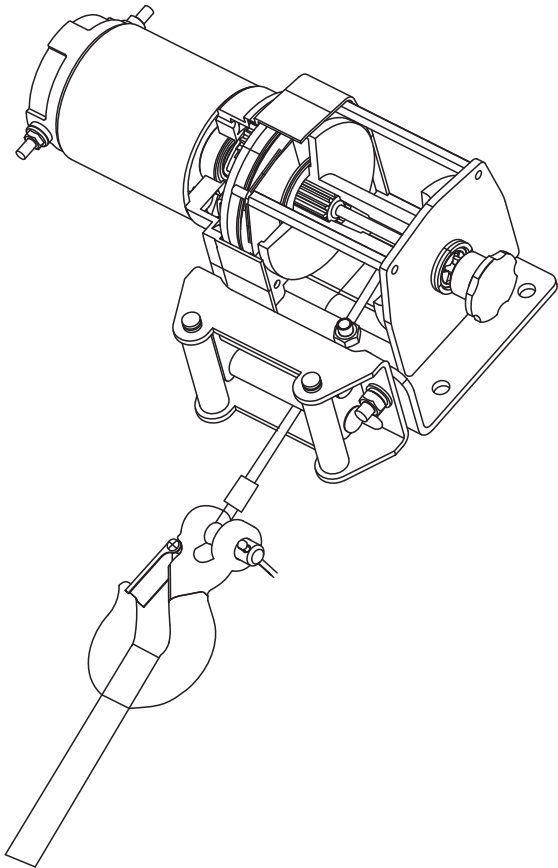

Champion Power Equipment, Inc.

MODEL #13005

PARTS INFORMATION

3,000 LB. WINCH KIT

SERIAL NUMBER RANGE: ALL

To order replacement parts please visit:
shop.championpowerequipment.com
or call **1-877-338-0999**.

TABLE OF CONTENTS

Winch Parts Diagram **3**

Winch Parts List **4**

WINCH PARTS DIAGRAM

WINCH PARTS LIST

#	Part Number	Description	Qty.
1	300100-N-BF	Motor - Black Flat	1
2	300200-N-BF	Stationary Gear Housing Assembly - Black Flat	1
3	300025-N	Support Ring	1
4	300300-N	Gear Carrier Assembly	1
5	300001-N	T-Series Rotator Gear	1
6	300002-BF	Drum Support Plate - Black Flat	1
7	300003	Lock Washer Ø5	4
8	300004	Hexagon Socket Head Screw M5 x 12	4
9	300005-N	Drum Support Bushing	1
10	300400-C	Clutch Assembly	1
11	300006	Spring	1
12	300007-N	Drum Assembly	1
13	300008	Screw M5 x 8	1
14	300010-N	T-Series Bushing	1
15	300012	Tie Bar	2
16	300013-N-BF	T-Series Base Plate - Black Flat	1
17	300500-C	T-Series F/W Knob Assembly	1
18	300016	Hexagon Socket Countersunk Head Screw M6 x 16	2
19	300018	Hexagon Head Bolt M8 x 35	2
20	300019	Flat Washer Ø8	4
21	300020	Lock Washer Ø8	4
22	300021	Lock Nut M8	4
23	300024	Hexagon Head Bolt M8 x 20	2
24	300700	Cable Assembly	1
25	C20002	1/4 in. Clevis Hook	1
26	410022	Yellow Strap	1
27	300023-BF	Mounting Channel - Black Flat	1
28	301000-BF	Roller Fairlead - Black Flat	1

#	Part Number	Description	Qty.
29	300600A	Control Switch - Black	1
30	300037-BF	Control Switch Mounting Plate - Black Flat	1
31	400025	Nut M5	2
32	400026-BF	Handlebar Switch Clamp - Black Flat	2
33	400024	Lock Washer Ø5	2
34	400023	Flat Washer Ø5	2
35	400022	Hexagon Socket Head Screw M5 x 25	2
36	301600	Switch Assembly	1
37	250083	Cross Recess Pan Head Screw M5 x 8	1