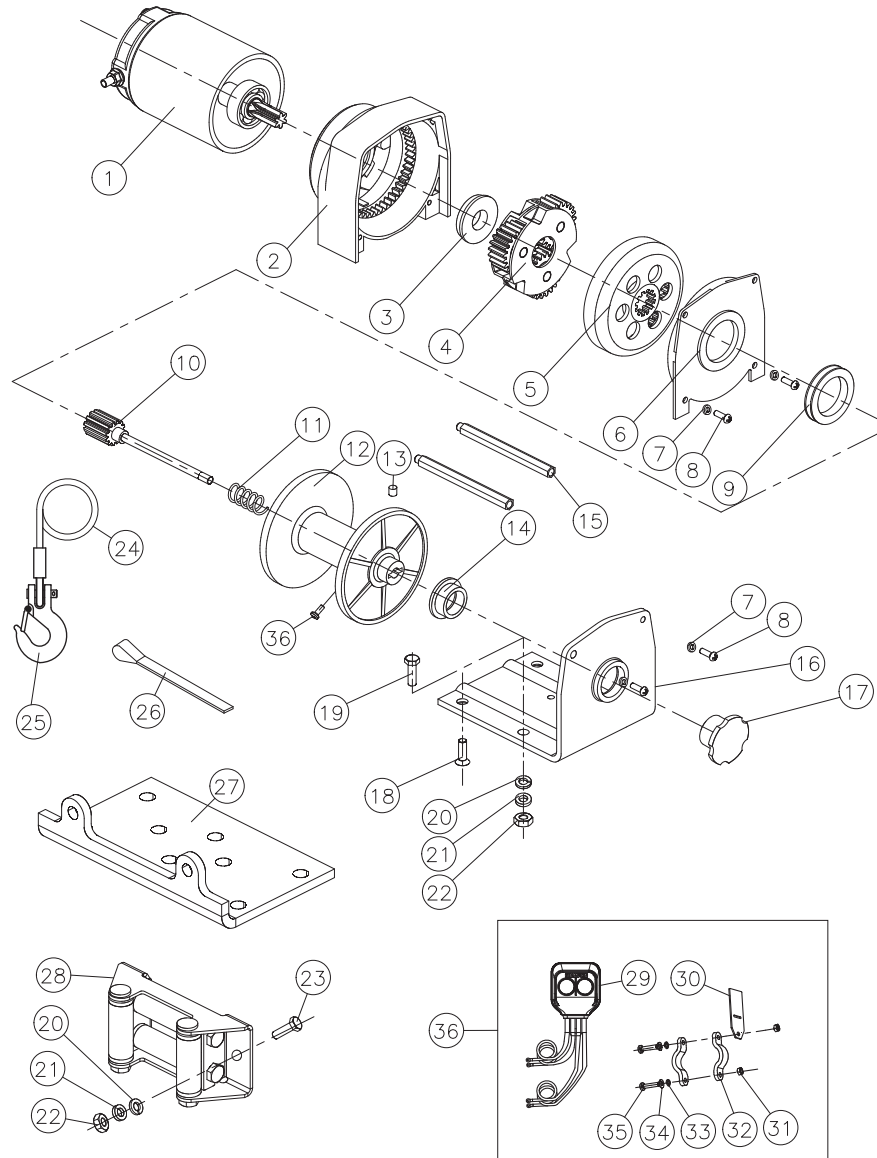

Champion Power Equipment, Inc.

MODEL #13005

PARTS INFORMATION

3,000 LB. WINCH KIT

SERIAL NUMBER RANGE: ALL

To order replacement parts please visit:
shop.championpowerequipment.com
or call **1-877-338-0999**.

TABLE OF CONTENTS

Winch Parts Diagram **3**

Winch Parts List **4**

WINCH PARTS DIAGRAM

WINCH PARTS LIST

#	Part Number	Description	Qty.
1	300100-N-BF	Motor - Black Flat	1
2	300200-N-BF	Stationary Gear Housing Assembly - Black Flat	1
3	300025-N	Support Ring	1
4	300300-N	Gear Carrier Assembly	1
5	300001-N	T-Series Rotator Gear	1
6	300002-BF	Drum Support Plate - Black Flat	1
7	300003	Lock Washer Ø5	4
8	300004	Hexagon Socket Head Screw M5 x 12	4
9	300005-N	Drum Support Bushing	1
10	300400-C	Clutch Assembly	1
11	300006	Spring	1
12	300007-N	Drum Assembly	1
13	300008	Screw M5 x 8	1
14	300010-N	T-Series Bushing	1
15	300012	Tie Bar	2
16	300013-N-BF	T-Series Base Plate - Black Flat	1
17	300500-C	T-Series F/W Knob Assembly	1
18	300016	Hexagon Socket Countersunk Head Screw M6 x 16	2
19	300018	Hexagon Head Bolt M8 x 35	2
20	300019	Flat Washer Ø8	4
21	300020	Lock Washer Ø8	4
22	300021	Lock Nut M8	4
23	300024	Hexagon Head Bolt M8 x 20	2
24	300700	Cable Assembly	1
25	C20002	1/4 in. Clevis Hook	1
26	410022	Yellow Strap	1
27	300023-BF	Mounting Channel - Black Flat	1
28	301000-BF	Roller Fairlead - Black Flat	1

#	Part Number	Description	Qty.
29	300600A	Control Switch - Black	1
30	300037-BF	Control Switch Mounting Plate - Black Flat	1
31	400025	Nut M5	2
32	400026-BF	Handlebar Switch Clamp - Black Flat	2
33	400024	Lock Washer Ø5	2
34	400023	Flat Washer Ø5	2
35	400022	Hexagon Socket Head Screw M5 x 25	2
36	301600	Switch Assembly	1
37	250083	Cross Recess Pan Head Screw M5 x 8	1