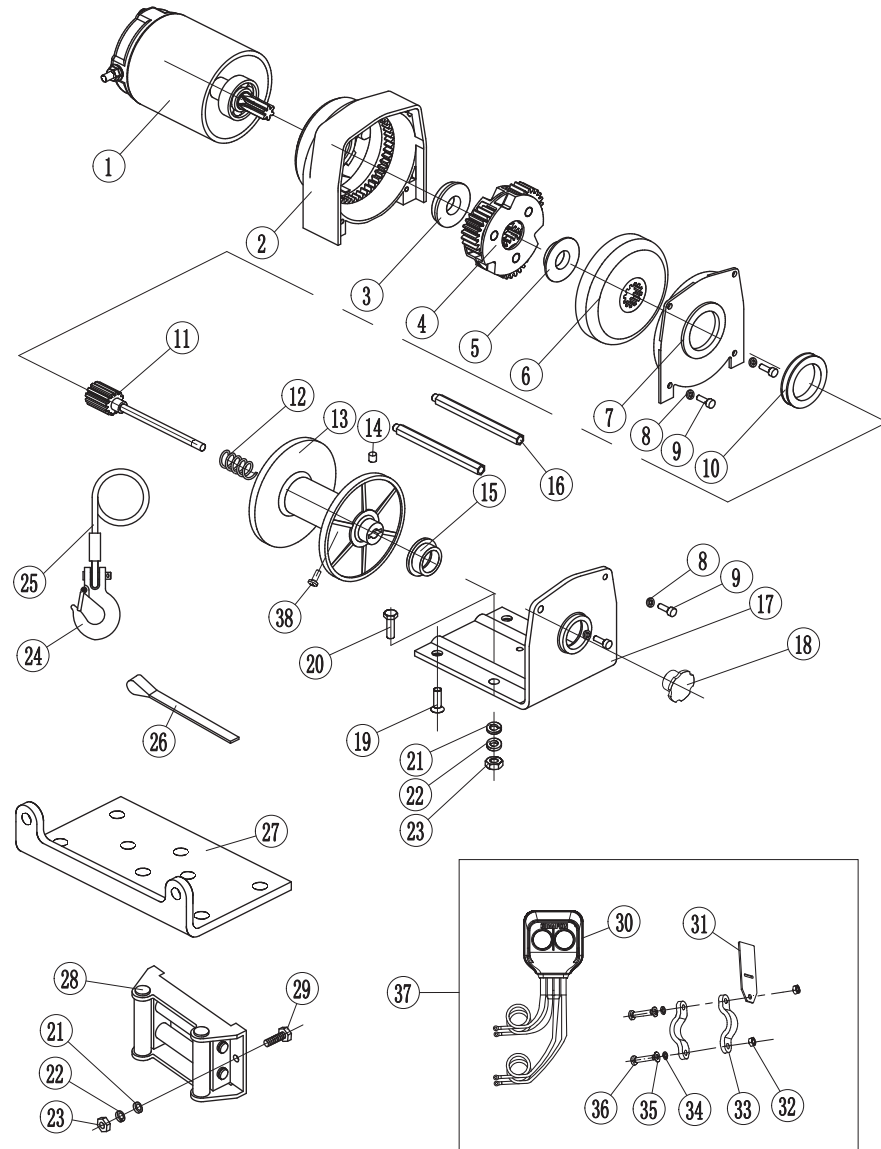

Champion Power Equipment, Inc.

MODEL #12003

PARTS INFORMATION

2,000 LB. WINCH KIT

SERIAL NUMBER RANGE: ALL

To order replacement parts please visit:
shop.championpowerequipment.com
or call **1-877-338-0999**.

TABLE OF CONTENTS

Winch Parts Diagram **3**

Winch Parts List **4**

WINCH PARTS DIAGRAM

WINCH PARTS LIST

#	Part Number	Description	Qty.
1	200100-N-BF	Motor - Black Flat	1
2	200200-N-BF	Stationary Gear Housing Assembly - Black Flat	1
3	300025-N	Support Ring	1
4	300300-N	Gear Carrier Assembly	1
5	200029-N	Rub Reduce Washers	1
6	200001-N	T-Series Rotator Gear	1
7	300002-BF	Drum Support Plate - Black Flat	1
8	300003	Lock Washer Ø5	4
9	300004	Hexagon Socket Head Screw M5×12	4
10	300005-N	Dum Support Bushing	1
11	300400-C	Clutch Assembly	1
12	300006	Spring	1
13	300007-N	Drum Assembly	1
14	300008	Screw M5×8	1
15	300010-N	T-Series Bushing	1
16	300012	Tie Bar	2
17	300013-N-BF	T-Series Base Plate - Black Flat	1
18	300500-C	T-Series F/W Knob Assembly	1
19	300016	Hexagon Socket Countersunk Head Screw M6 x 16	2
20	300018	Hexagon Head Bolt M8 x 35	2
21	300019	Flat Washer Ø8	4
22	300020	Lock Washer Ø8	4
23	300021	Lock Nut M8	4
24	G20002	1/4 in. Clevis Hook	1
25	200700	Cable Assembly	1
26	410022	Yellow Strap	1
27	300023-BF	Mounting Channel - Black Flat	1
28	301000-BF	Roller Fairlead - Black Flat	1

#	Part Number	Description	Qty.
29	300024	Hexagon Head Bolt M8×20	2
30	200600A	Control Switch - Black	1
31	300037-BF	Control Switch Mounting Plate - Black Flat	1
32	400025	Nut M5	2
33	400026-BF	Handlebar Switch Clamp - Black Flat	2
34	400024	Lock Washer Ø5	2
35	400023	Flat Washer Ø5	2
36	400022	Hexagon Socket Head Screw M5 x 25	2
37	201600	Switch Assembly	1
38	250083	Cross Recess Pan Head Screw M5 x 8	1