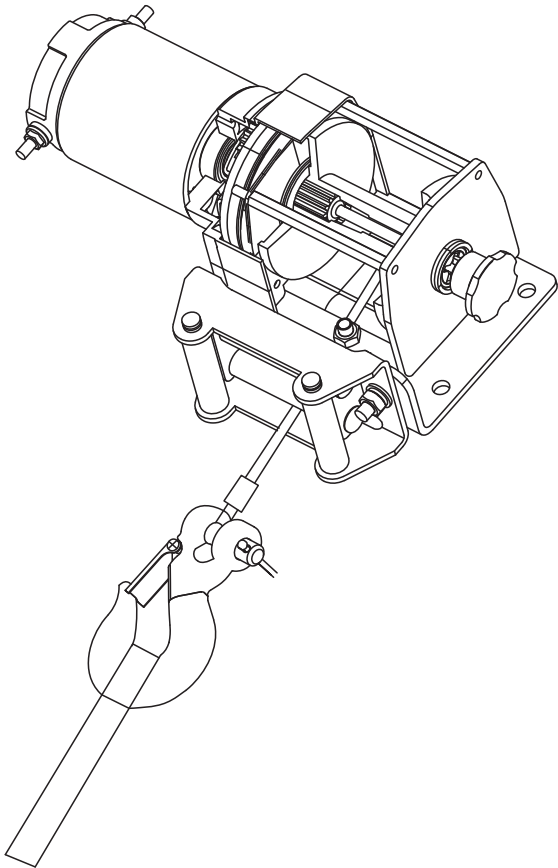

Champion Power Equipment, Inc.

MODEL #12003

PARTS INFORMATION

2,000 LB. WINCH KIT

SERIAL NUMBER RANGE: ALL

To order replacement parts please visit:
shop.championpowerequipment.com
or call **1-877-338-0999**.

TABLE OF CONTENTS

Winch Parts Diagram **3**

Winch Parts List **4**

WINCH PARTS DIAGRAM

WINCH PARTS LIST

#	Part Number	Description	Qty.
1	200100-N-BF	Motor - Black Flat	1
2	200200-N-BF	Stationary Gear Housing Assembly - Black Flat	1
3	300025-N	Support Ring	1
4	300300-N	Gear Carrier Assembly	1
5	200029-N	Rub Reduce Washers	1
6	200001-N	T-Series Rotator Gear	1
7	300002-BF	Drum Support Plate - Black Flat	1
8	300003	Lock Washer Ø5	4
9	300004	Hexagon Socket Head Screw M5×12	4
10	300005-N	Dum Support Bushing	1
11	300400-C	Clutch Assembly	1
12	300006	Spring	1
13	300007-N	Drum Assembly	1
14	300008	Screw M5×8	1
15	300010-N	T-Series Bushing	1
16	300012	Tie Bar	2
17	300013-N-BF	T-Series Base Plate - Black Flat	1
18	300500-C	T-Series F/W Knob Assembly	1
19	300016	Hexagon Socket Countersunk Head Screw M6 x 16	2
20	300018	Hexagon Head Bolt M8 x 35	2
21	300019	Flat Washer Ø8	4
22	300020	Lock Washer Ø8	4
23	300021	Lock Nut M8	4
24	G20002	1/4 in. Clevis Hook	1
25	200700	Cable Assembly	1
26	410022	Yellow Strap	1
27	300023-BF	Mounting Channel - Black Flat	1
28	301000-BF	Roller Fairlead - Black Flat	1

#	Part Number	Description	Qty.
29	300024	Hexagon Head Bolt M8×20	2
30	200600A	Control Switch - Black	1
31	300037-BF	Control Switch Mounting Plate - Black Flat	1
32	400025	Nut M5	2
33	400026-BF	Handlebar Switch Clamp - Black Flat	2
34	400024	Lock Washer Ø5	2
35	400023	Flat Washer Ø5	2
36	400022	Hexagon Socket Head Screw M5 x 25	2
37	201600	Switch Assembly	1
38	250083	Cross Recess Pan Head Screw M5 x 8	1