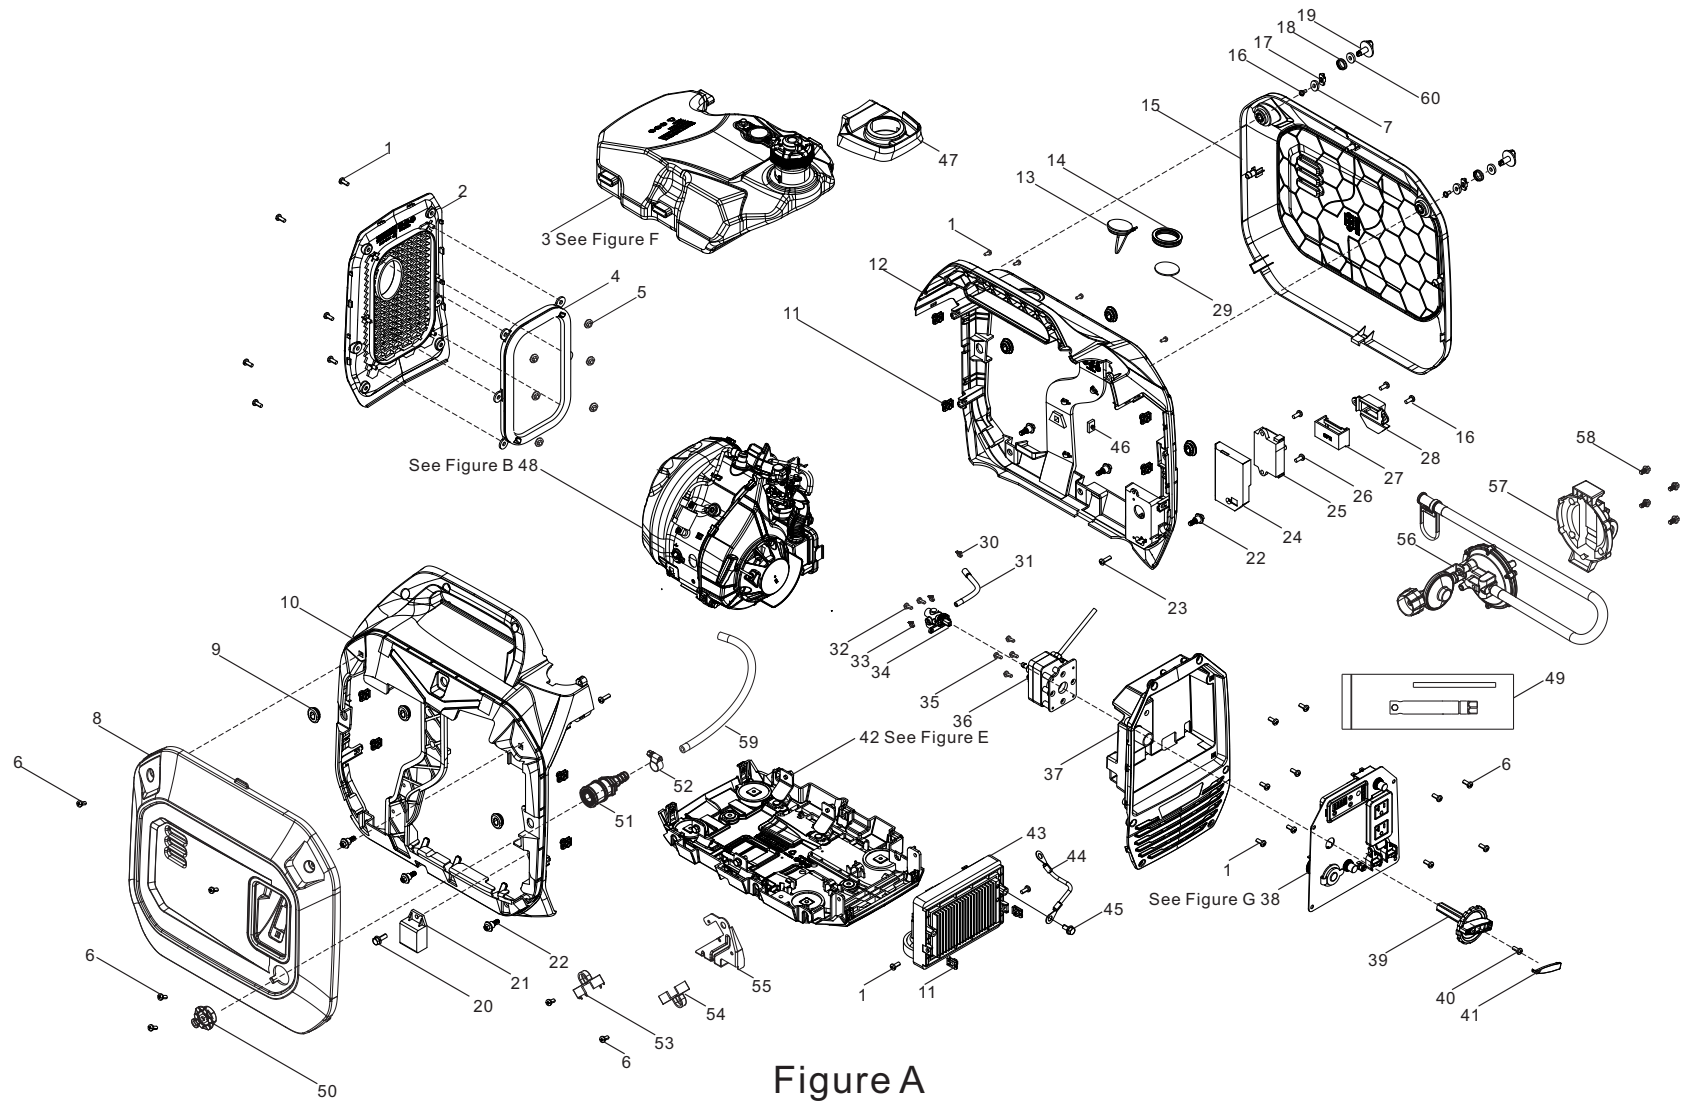

## GENERATOR PARTS LIST

#	Part Number	Description	Qty.
1	90255-000004	M5 x 16 Screw & Washer Assembly	18
2	18002-000010	Muffler Louvre	1
3	96104-Y16620-0009	Fuel tank Assembly - See Figure F	1
4	18018-000002	Muffler Insulator Glue Cushion	1
5	37073-000001	Spring Clip	6
6	90255-000003	M5 x 12 Screw & Washer Assembly	10
7	90408-000002	Flat Washer	2
8	80092-000031	Left Cover Board	1
9	16601-000005	Vibration Mount, Fuel Tank, Ø13 × 17	6
10	80091-000009	Left Shell	1
11	17199-000003	M5 Clip Nut	10
12	80095-000010	Right Shell	1
13	30431-000004	Rubber Sleeve, Ø30 × Ø41.7 × 87.5	1
14	30431-000005	Rubber Sleeve, Ø30 × Ø40 × 9.8	1
15	80096-000030	Right Cover Board	1
16	90124-000002	Self Tapping Screw, PT4 x13	4
17	24329-000003	Block	2
18	16527-000003	Stopper Adjusting Spring	2
19	35643-000005	Engine Switch Dial Knob	2
20	90001-000022	M6 x 16 Hexagon Flange Bolt	1
21	30060-000023	Regulator, 12VDC Automotive	1
22	90208-000003	M6 x 20 Hexagonal Step Bolt	3
23	90129-000001	Cross Recess Countersunk Head Tapping Tcrew, ST3.2 × 10	1
24	16673-000004	Shield	1
25	35720-000004	CO Alarm	1
26	90107-000002	Self Tapping Screw, PT4.2 × 13	2
27	90722-000022	CO Sensor Plug	1
28	30079-000004	CO Sensor Plate	1
29	37205-000001	Fuel Level View, Fuel Gauge	1

#	Part Number	Description	Qty.
57	51136-000001	Regulator Mounting Plate	1
58	90001-000019	M6 x 12 Hexagon Flange Bolt	4
59	30431-000030	Rubber Sleeve, Ø18 × Ø31 × 300	1
60	90408-000025	Flat Washer, Ø8.4 × Ø22 × 1.6	2