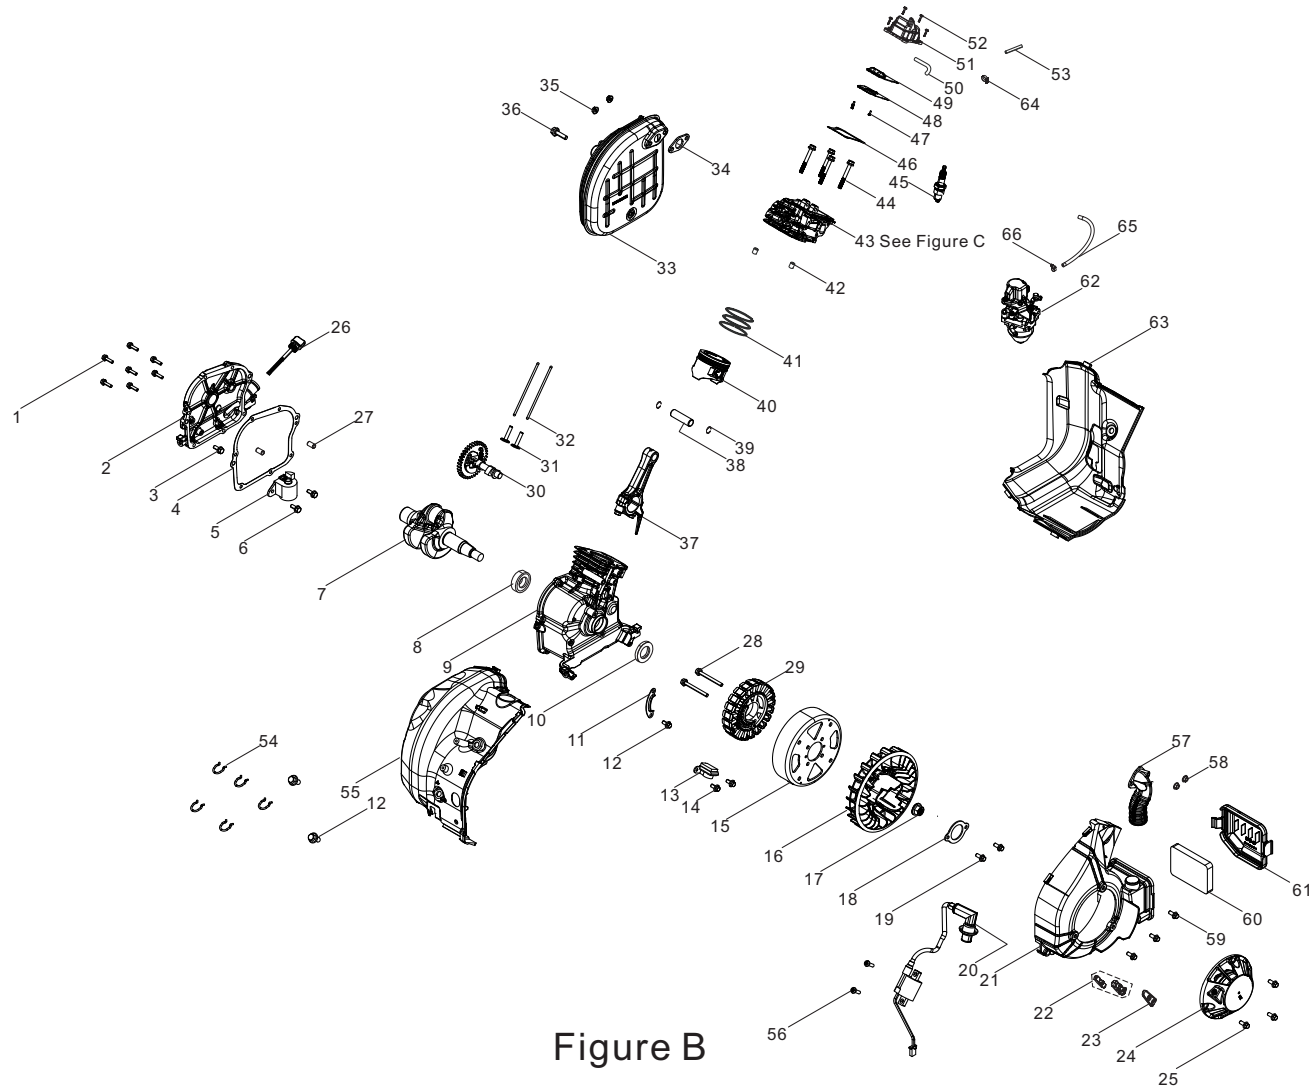

ENGINE PARTS DIAGRAM

ENGINE PARTS LIST

#	Part Number	Description	Qty.
1	90007-000025	M6 x 22 Hexagon Flange Bolt	7
2	11411-000026	Crankcase Cover	1
3	90007-000029	M6 x 10 Hexagon Flange Bolt	1
4	11001-000015	Crankcase Gasket	1
5	37060-000012	Engine oil Sensor, W/O Nut	1
6	90007-000010	M6 x 14 Hexagon Flange Bolt	2
7	13300-000041	Crankshaft Assembly	1
8	90547-000004	Bearing, 6204	1
9	11310-000034	Crankcase Subassembly	1
10	90682-000019	Oil Seal, Ø20 × Ø32 × 6	1
11	30002-000002	Magneto Wiring Clamp	1
12	90001-000018	M6 x 12 Hexagon Flange Bolt	3
13	30130-000010	Trigger	1
14	90007-000004	M5 x 16 Hexagon Flange Bolt	2
15	30110-000015	Rotor Component	1
16	19352-000018	Engine Cooling Fan	1
17	13501-000003	Flywheel Nut, M12 × 1.25	1
18	19356-000001	Cooling Fan Gasket	1
19	90001-000020	M6 x 14 Hexagon Flange Bolt	2
20	30400-000040	Ignition Coil	1
21	28110-000041	Shroud	1
22	28210-000002	Starter Rope Handle	1
23	28004-000005	Guide Plate Assembly, Starter Rope	1
24	28200-000034	Recoil Starter Assembly	1
25	90007-000011	M6 x 16 Hexagon Flange Bolt	3
26	15010-000027	Oil Dipstick Subassembly	1
27	90502-000002	Pin, Ø8 × 12	2
28	90001-000030	M6 x 30 Hexagon Flange Bolt	2
29	30120-000037	Stator Component, Ø120 × 21	1
30	14200-000027	Camshaft Assembly	1

#	Part Number	Description	Qty.
31	14081-000006	Valve Tappet	2
32	14070-000005	Valve Lifter	2
33	18100-000047	Muffler Assembly	1
34	18001-000009	Exhaust Outlet Gasket	1
35	90310-000001	M6 Hexagon Flange Lock Nut	2
36	90007-000030	M6 x 60 Hexagon Flange Bolt	1
37	13010-000017	Connecting Rod	1
38	13121-000010	Piston Pin, Ø11 × Ø8 × 37	1
39	13122-000007	Piston Pin Clip	2
40	13111-000015	Piston	1
41	13200-000017	Piston Ring Assembly	1
42	90502-000002	Pin, Ø8 × 12	2
43	96101-Z120410-0019	Cylinder Head Subassembly - See Figure C	1
44	12003-000008	M6 x 50 Cylinder Head Bolt	4
45	30010-000005	Spark Plug, A5RTC	1
46	12004-000015	Cylinder Head Cover Gasket	1
47	90103-000001	M3 x 8 Cross Recess Pan Head Screw	3
48	11332-000004	Breath Groove Cover Gasket	1
49	11320-000005	Breath Piece Assembly	1
50	17004-000023	Breather Tube, Ø7 × Ø11 × 135	1
51	12410-000016	Cylinder Head Cover Subassembly	1
52	90007-000011	M6 x 16 Hexagon Flange Bolt	4
53	30431-000031	Rubber Sleeve, Ø13 × Ø15 × 80	1
54	90740-000011	Clamp, Ø1.6	5
55	19308-000001	Body Left Shield	1
56	90107-000012	Self Tapping Screw, ST4.8 × 19	2
57	17110-000004	Inlet Pipe Assembly, Air Cleaner	1
58	90305-000007	M6 Hexagon Flange Nut	2
59	90001-000024	M6 x 20 Hexagon Flange Bolt	3
60	17151-000015	Air Cleaner Element	1