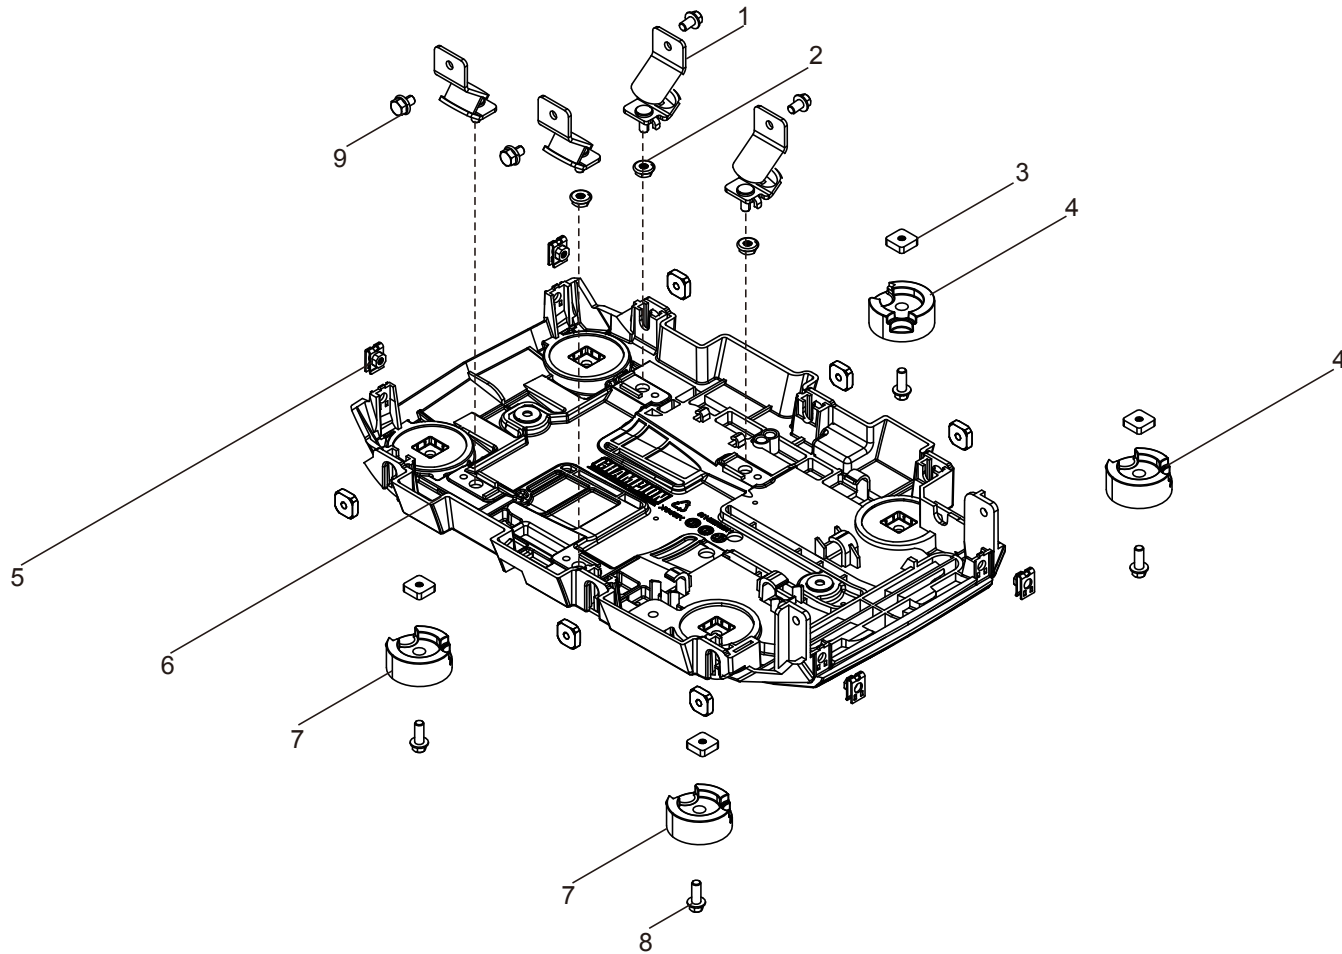

# CARBURETOR PARTS DIAGRAM

Figure D

**CARBURETOR PARTS LIST**

#	Part Number	Description	Qty.
1	17002-00008	Inlet Gasket	1
2	16003-000020	Carburetor Insulator Plate	1
3	16001-00008	Carburetor Gasket	1
4	16100-000074	Carburetor Assembly	1
5	17001-000014	Air Cleaner Gasket	1
6	16112-000001	Seal Ring, Float	1
7	16161-000013	Main Jet (62#), Standard	1
	16161-000011	Main Jet (60#), Altitude 3000-6000 Feet	/
	16161-000046	Main Jet (58#), Altitude 6000-8000 Feet	/
8	90681-000003	Seal Ring	1

## MOUNTING PLATE PARTS DIAGRAM

Figure E

**MOUNTING PLATE PARTS LIST**

#	Part Number	Description	Qty.
1	51005-000012	Vibration Mount , Frame	4
2	90305-000007	M6 Hexagon Flange Nut	4
3	90326-000001	M6 Square Nut	10
4	51014-000010	Rubber Foot, Right	2
5	17199-000003	M5 Clip Nut	4
6	51143-000009	Bottom Plate	1
7	51014-000009	Rubber Foot, Left	2
8	90001-000022	M6 x 16 Hexagon Flange Bolt	4
9	90001-000020	M6 x 14 Hexagon Flange Bolt	4