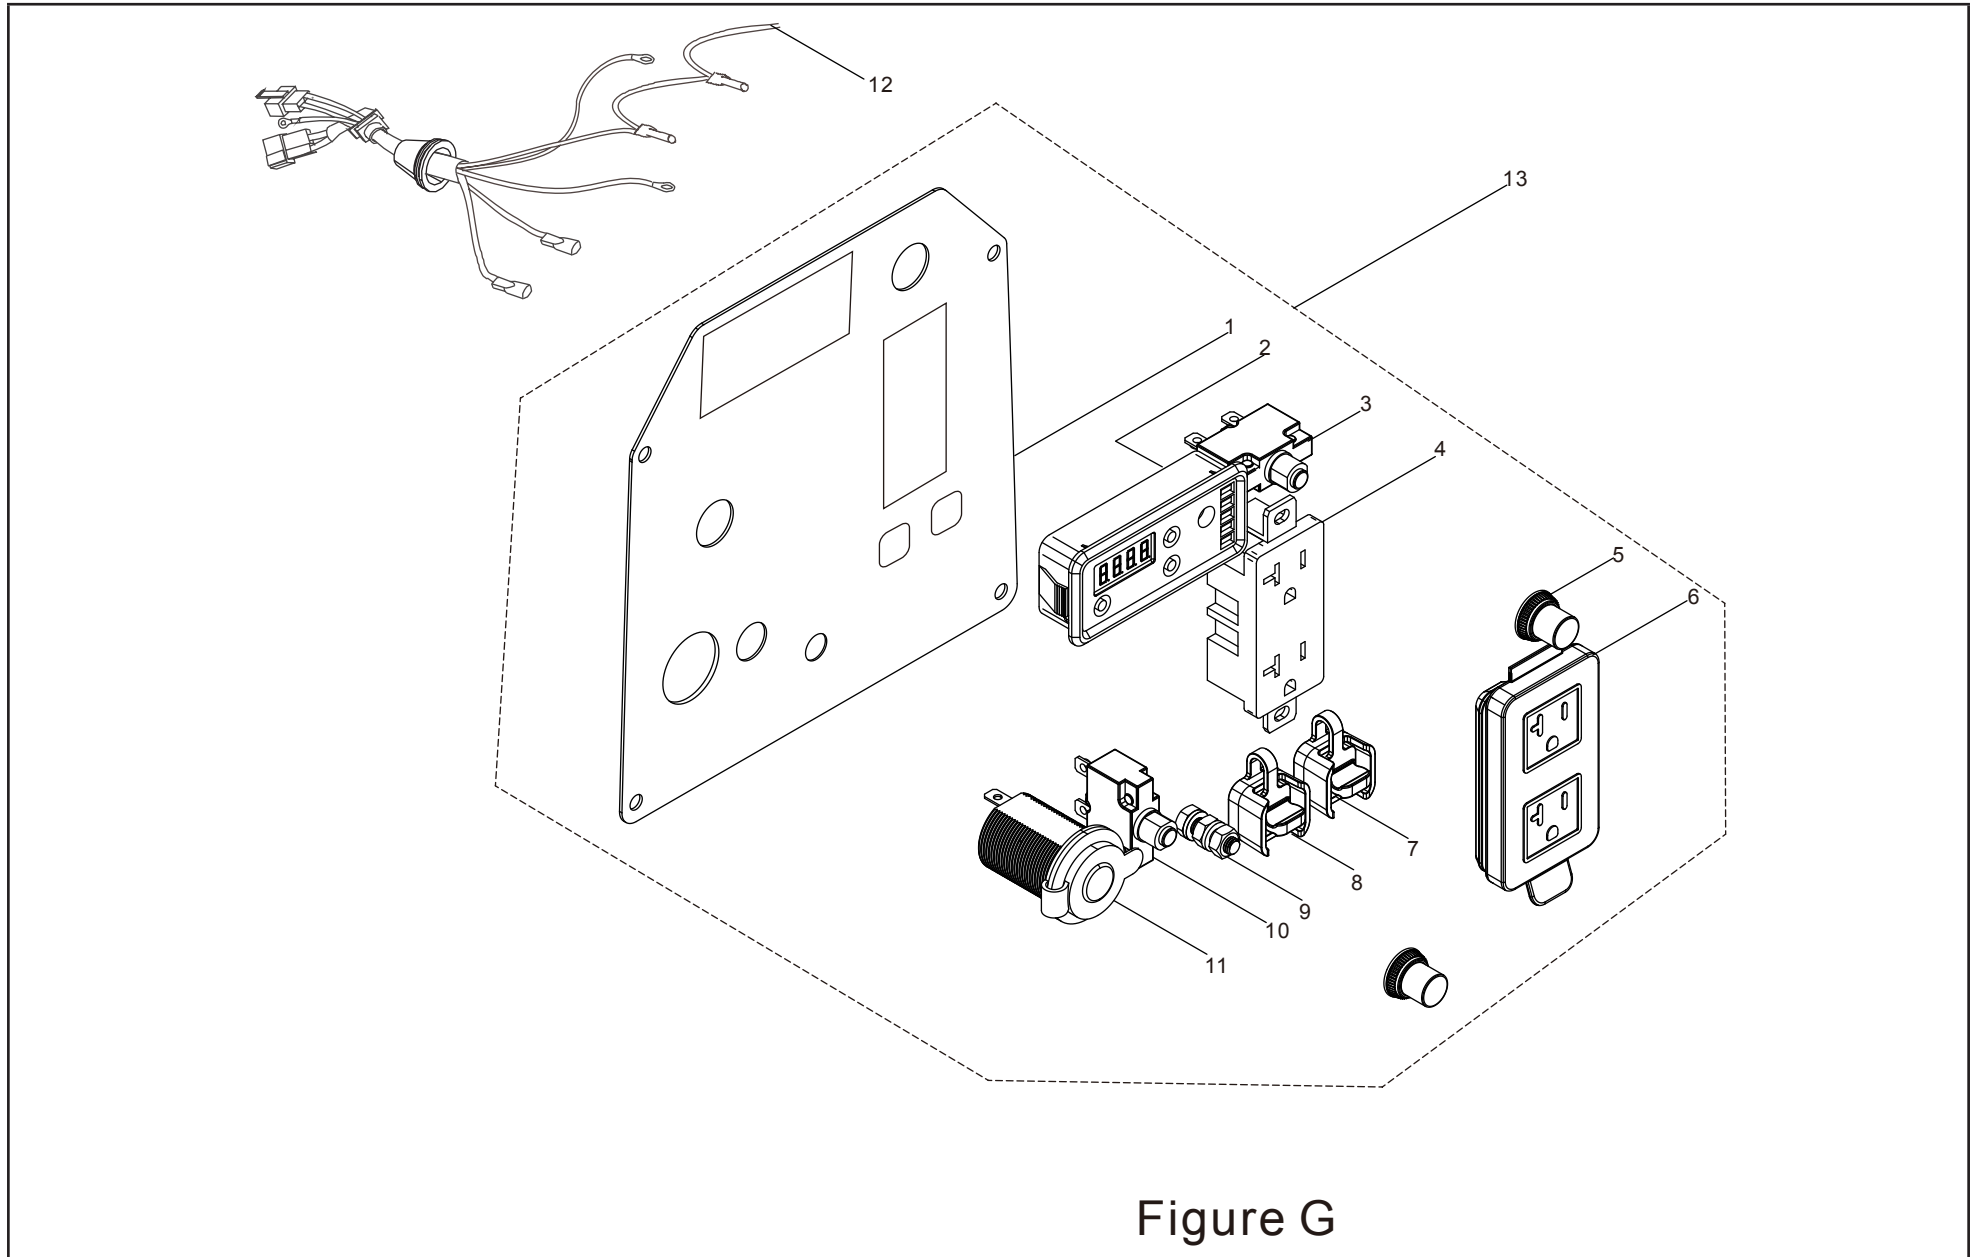

## CONTROL PANEL PARTS DIAGRAM

Figure G

**CONTROL PANEL PARTS LIST**

#	Part Number	Description	Qty.
1	35650-000048	Control Panel	1
2	35632-000020	Intelliguage, INT5CINV	1
3	31234-000004	20Amp Circuit Breaker, Push Button, 125/250V	1
4	35614-000017	Receptacle, 20A/125V	1
5	35654-000005	Receptacle Cover, Circuit Breaker	2
6	35654-000013	Receptacle Cover, Circuit Breaker	1
7	35614-000020	Receptacle, 50A/1000V, Black	1
8	35614-000019	Receptacle, 50A/1000V, Red	1
9	35629-000001	Grounding Terminal	1
10	31234-000002	8Amp Circuit Breaker, Push Button, 125/250V	1
11	35619-000003	Automotive Receptacle, 12V DC	1
12	35660-000058	Wire Harness, Control Panel	1
13	35610-000162	Control Panel Assembly	1

# WIRING DIAGRAM