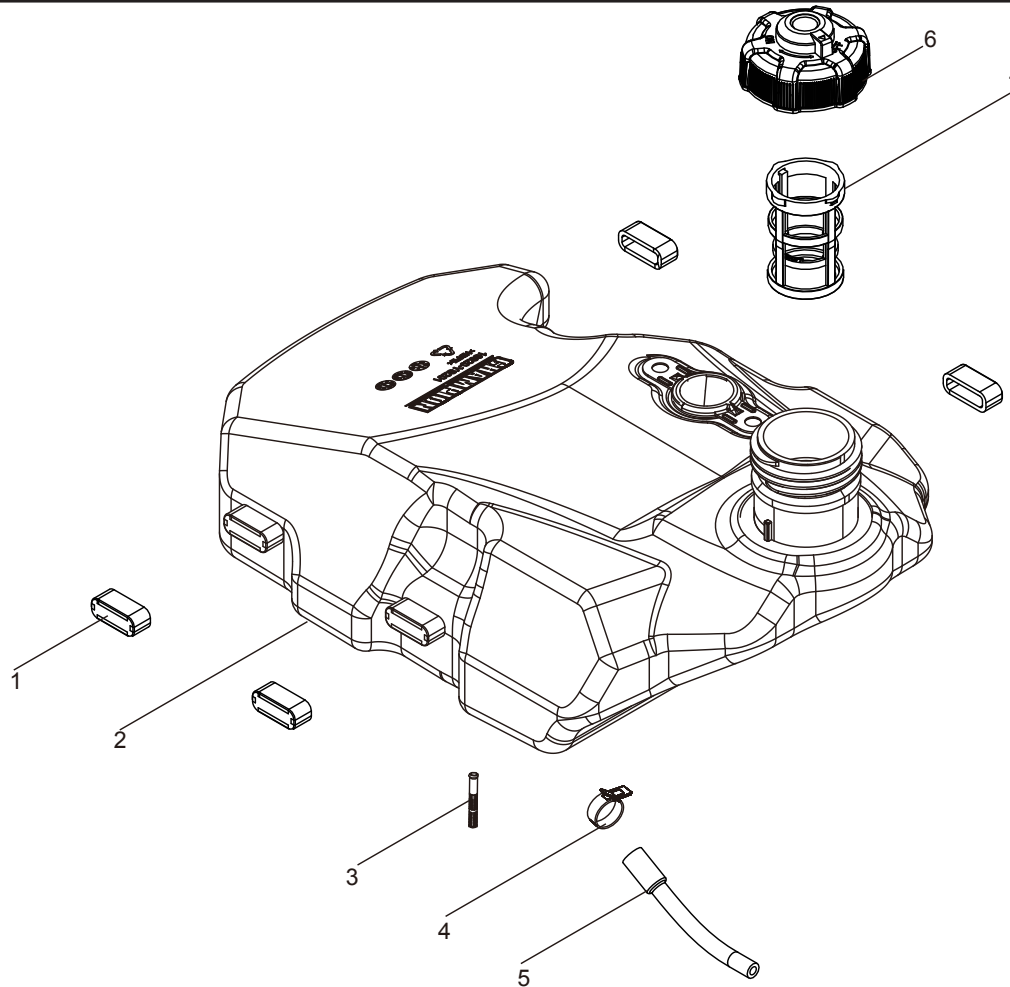

## MOUNTING PLATE PARTS DIAGRAM

Figure E

**MOUNTING PLATE PARTS LIST**

#	Part Number	Description	Qty.
1	51005-000012	Vibration Mount , Frame	4
2	90305-000007	M6 Hexagon Flange Nut	4
3	90326-000001	M6 Square Nut	10
4	51014-000010	Rubber Foot, Right	2
5	17199-000003	M5 Clip Nut	4
6	51143-000009	Bottom Plate	1
7	51014-000009	Rubber Foot, Left	2
8	90001-000022	M6 x 16 Hexagon Flange Bolt	4
9	90001-000020	M6 x 14 Hexagon Flange Bolt	4

## FUEL TANK PARTS DIAGRAM

Figure F

**FUEL TANK PARTS LIST**

#	Part Number	Description	Qty.
1	90683-000004	Bushing	4
2	16620-000054	Fuel Tank	1
3	16514-000001	Filter Element, Fuel Tank	1
4	90685-000010	Clamp, Ø10.5 x 8 x 0.8	1
5	90686-000054	Fuel Tube, Ø4.5 x Ø8.5 x 90	1
6	16730-000012	Fuel Tank Cap	1
7	16652-000018	Fuel Filter	1