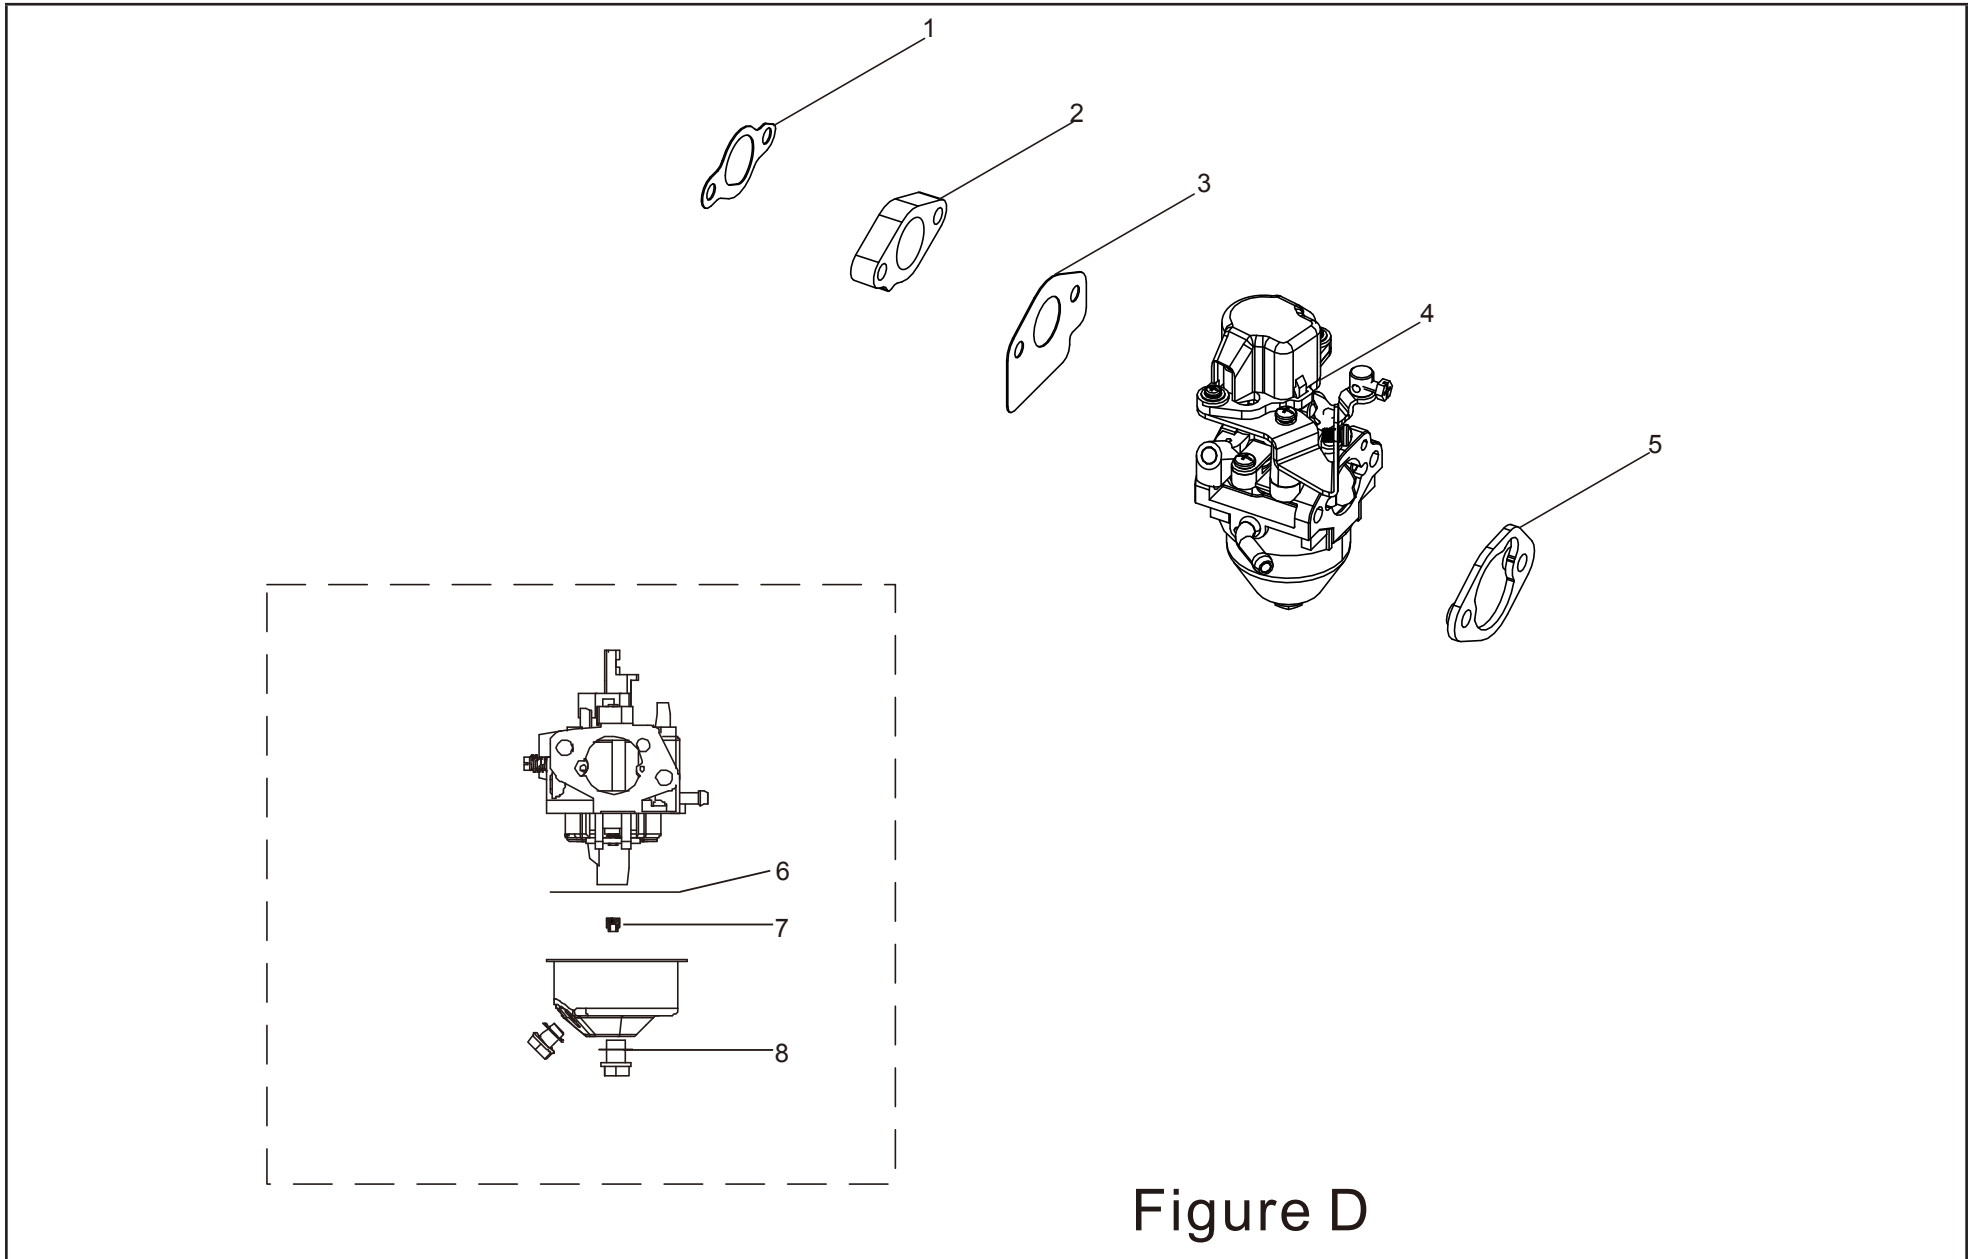

# CYLINDER HEAD PARTS DIAGRAM

Figure C

**CYLINDER HEAD PARTS LIST**

#	Part Number	Description	Qty.
1	14310-000011	Valve Rocker Assembly	2
2	14330-000001	Rocker Shaft Assembly	1
3	12109-000004	Valve Lock Clamp	4
4	12112-000008	Valve Spring Retainer	2
5	12103-000003	Valve Spring	2
6	12111-000015	Inlet Valve	1
7	12106-000001	Valve Outer Spring Retainer	1
8	12140-000033	Cylinder Head Subassembly	1
9	90204-000021	Stud, M6 x 92	2
10	90203-000004	Stud, M6 x 75	2
11	12101-000003	Seal Guide	1
12	12131-000018	Cylinder Head Gasket	1
13	12121-000017	Exhaust Valve	1

# CARBURETOR PARTS DIAGRAM

Figure D

**CARBURETOR PARTS LIST**

#	Part Number	Description	Qty.
1	17002-00008	Inlet Gasket	1
2	16003-000020	Carburetor Insulator Plate	1
3	16001-00008	Carburetor Gasket	1
4	16100-000074	Carburetor Assembly	1
5	17001-000014	Air Cleaner Gasket	1
6	16112-000001	Seal Ring, Float	1
7	16161-000013	Main Jet (62#), Standard	1
	16161-000011	Main Jet (60#), Altitude 3000-6000 Feet	/
	16161-000046	Main Jet (58#), Altitude 6000-8000 Feet	/
8	90681-000003	Seal Ring	1

## MOUNTING PLATE PARTS DIAGRAM

Figure E

**MOUNTING PLATE PARTS LIST**

#	Part Number	Description	Qty.
1	51005-000012	Vibration Mount , Frame	4
2	90305-000007	M6 Hexagon Flange Nut	4
3	90326-000001	M6 Square Nut	10
4	51014-000010	Rubber Foot, Right	2
5	17199-000003	M5 Clip Nut	4
6	51143-000009	Bottom Plate	1
7	51014-000009	Rubber Foot, Left	2
8	90001-000022	M6 x 16 Hexagon Flange Bolt	4
9	90001-000020	M6 x 14 Hexagon Flange Bolt	4