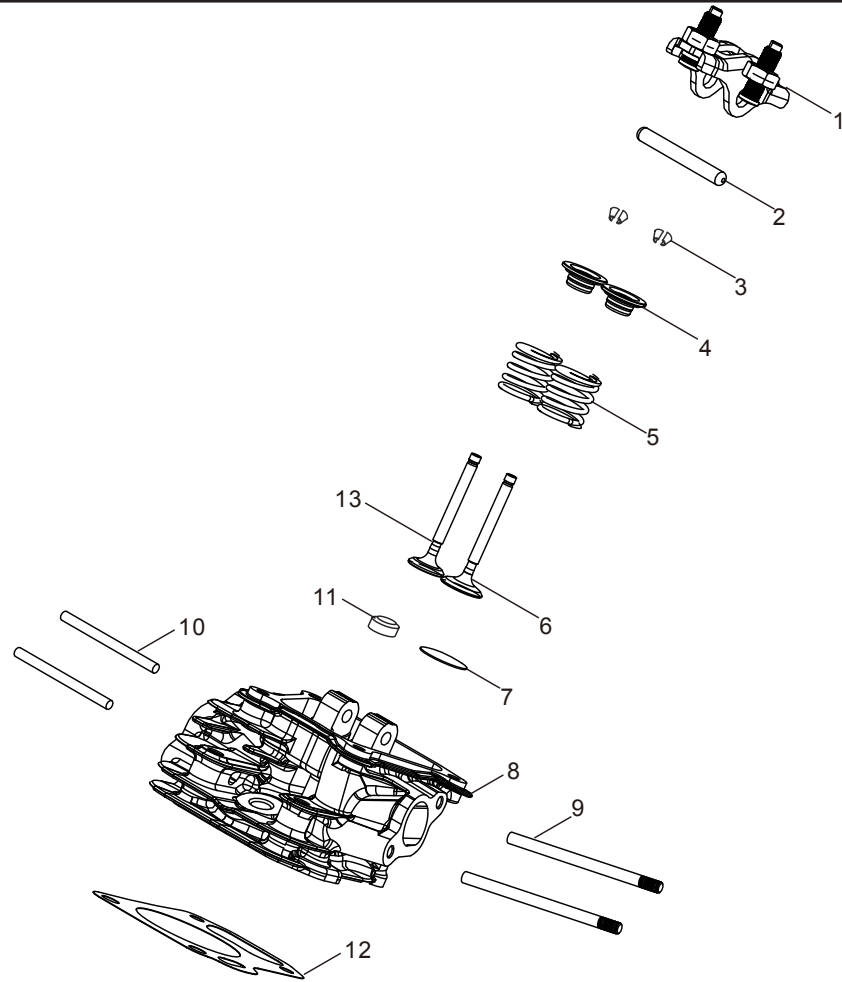

# CYLINDER HEAD PARTS DIAGRAM

Figure C

**CYLINDER HEAD PARTS LIST**

#	Part Number	Description	Qty.
1	14310-000011	Valve Rocker Assembly	2
2	14330-000001	Rocker Shaft Assembly	1
3	12109-000004	Valve Lock Clamp	4
4	12112-000008	Valve Spring Retainer	2
5	12103-000003	Valve Spring	2
6	12111-000015	Inlet Valve	1
7	12106-000001	Valve Outer Spring Retainer	1
8	12140-000033	Cylinder Head Subassembly	1
9	90204-000021	Stud, M6 x 92	2
10	90203-000004	Stud, M6 x 75	2
11	12101-000003	Seal Guide	1
12	12131-000018	Cylinder Head Gasket	1
13	12121-000017	Exhaust Valve	1

# CARBURETOR PARTS DIAGRAM

Figure D

**CARBURETOR PARTS LIST**

#	Part Number	Description	Qty.
1	17002-00008	Inlet Gasket	1
2	16003-000020	Carburetor Insulator Plate	1
3	16001-00008	Carburetor Gasket	1
4	16100-000074	Carburetor Assembly	1
5	17001-000014	Air Cleaner Gasket	1
6	16112-000001	Seal Ring, Float	1
7	16161-000013	Main Jet (62#), Standard	1
	16161-000011	Main Jet (60#), Altitude 3000-6000 Feet	/
	16161-000046	Main Jet (58#), Altitude 6000-8000 Feet	/
8	90681-000003	Seal Ring	1