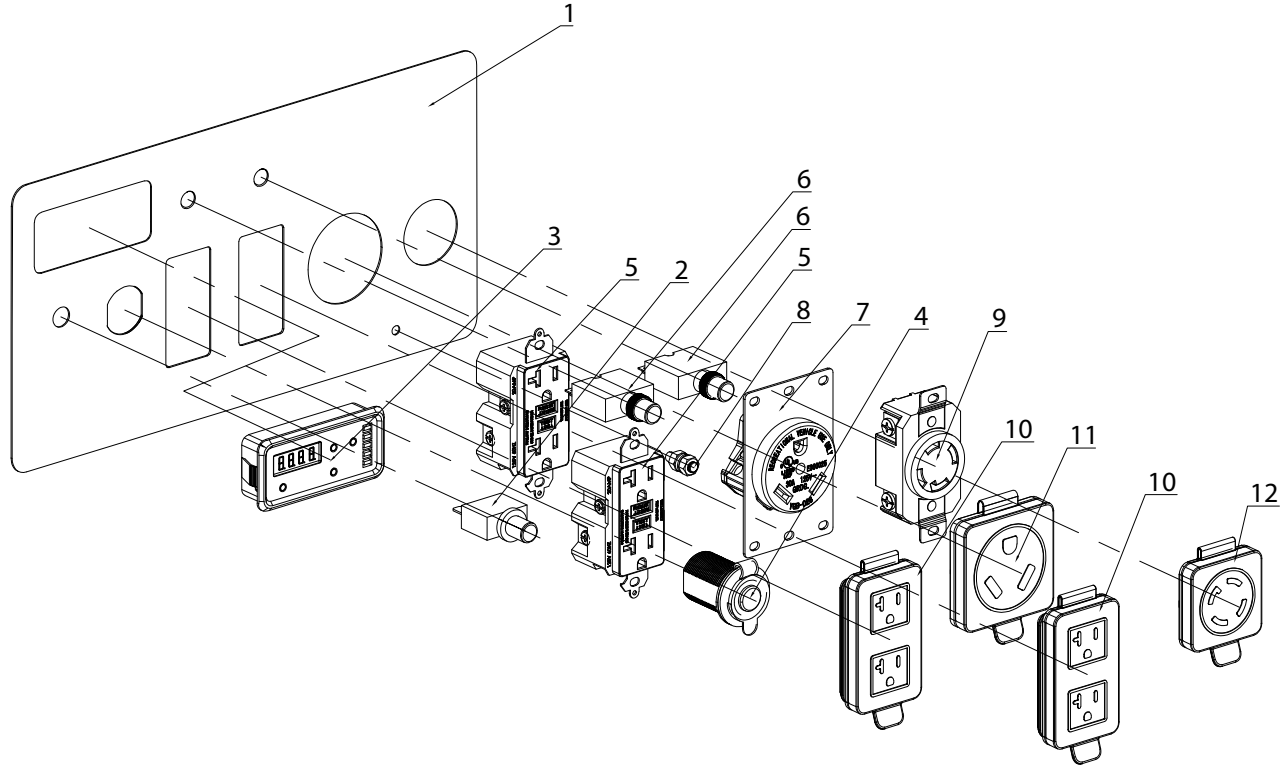

WHEEL KIT PARTS DIAGRAM

Figure E

WHEEL KIT PARTS LIST

#	Part Number	Description	Qty.
1	92201-0800-001D0	M8 Hexagon Flange Nut	4
2	41110-G79B501-000D0	Vibration Mount 1, Left, Frame	1
3	41110-G79B502-000D0	Vibration Mount 2, Left, Frame	1
4	41120-G79B501-000D0	Vibration Mount 1, Right, Frame	1
5	41120-G79B502-000D0	Vibration Mount 2, Right, Frame	1
6	91101-0630-001D0	M6 x 30 Hexagon Flange Bolt	2
7	41130-G220010-000D0	Rubber Foot	2
8	91101-0512-001D0	M5 x 12 Hexagon Flange Bolt	2
9	93107-0618-001D0	Flat Washer, 6 x 18 x 1.6	2
10	44220-G79D501-H04D0	5in. Wheel, Yellow	2
11	91101-0614-001D0	M6 x 14 Hexagon Flange Bolt	8
12	44110-G79D501-000D0	Axle assembly	1
13	92319-G290501-000D0	M5 Clip Nut	5
14	92318-G290501-000D0	M6 Square Nut	6
15	91714-G79D001-000D0	Flange Hexagon Step Bolt, Orange	4
16	91101-0612-001D0	M6 x 12 Hexagon Flange Bolt	1
17	41214-G79D000-H02D0	Bracket, Q235A	1
18	41433-G79D501-H04D0	Rubber Cushion Support	1
19	41410-G79D501-H04D0	Wheel Kit	1
20	31150-G79D501-000D0	DC Module	1

CONTROL PANEL PARTS DIAGRAM

Figure G

CONTROL PANEL PARTS LIST

#	Part Number	Description	Qty.
1	36121-G79D501-00000	Control Panel, B-1.0	1
2	36131-G030502-00000	Overcurrent Protector, 8A, Waterproof Cap	1
3	36126-G790501-000D0	Intelligauge, INT5CINV	1
4	36134-G110010-00000	Automotive Receptacle, 12V DC	1
5	36132-G030080-00000	5-20R GFCI Receptacle, 20A, 125V	2
6	36131-G030504-00000	20Amp Circuit Breaker, Push Button	2
7	36132-G240503-00000	TT-30R Receptacle, 30A, 125V	1
8	36153-G290501-00000	Grounding Terminal	1
9	36132-G030040-00000	L14-30R Receptacle, 30A, 250V	1
10	36163-G290010-00000	Receptacle Cover, 5-20R	2
11	36163-G240502-00000	Receptacle Cover, TT-30R	1
12	36163-G030050-00000	Receptacle Cover, L14-30R	1

WIRING DIAGRAM