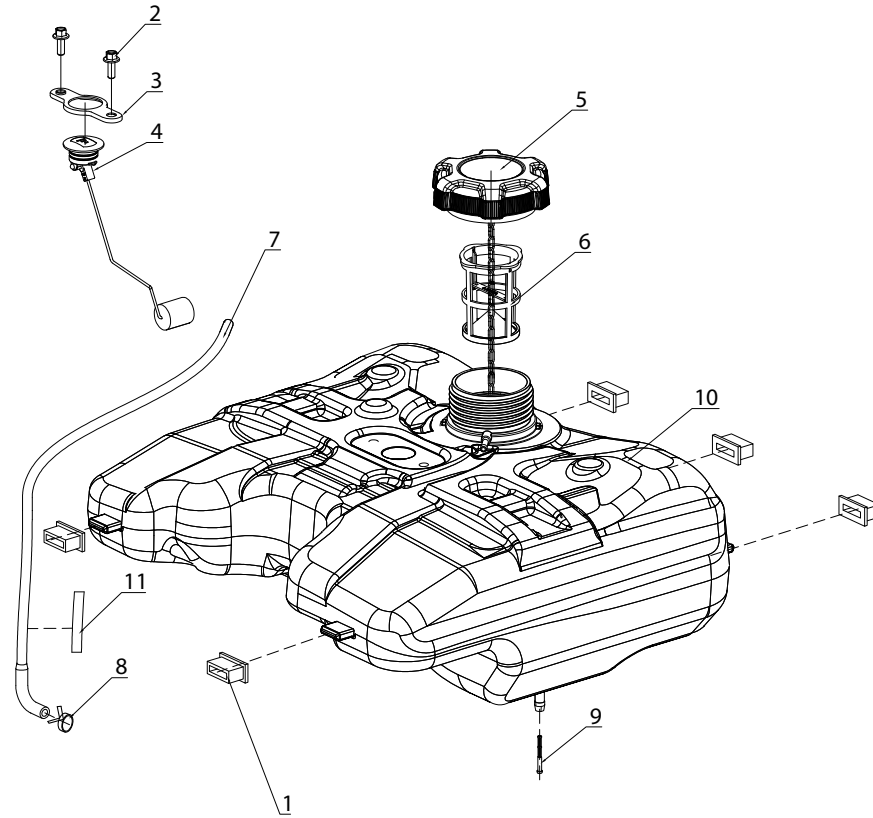

FUEL TANK PARTS DIAGRAM

Figure F

FUEL TANK PARTS LIST

#	Part Number	Description	Qty.
1	25108-G79K501-000D0	Support Rubber Sleeve Fuel Tank	5
2	91101-0610-001D0	M6 x 10 Hexagon Flange Bolt	2
3	25214-G290501-000D0	Fuel Gauge Coverplate	1
4	25210-G79D501-000D0	Fuel Gauge	1
5	25110-G79D501-H04D0	Fuel Tank Cap	1
6	25190-G79D501-000D0	Fuel Filter, Fuel Tank	1
7	25501-G79D501-000D0	Fuel Tube Rubber Sleeve	1
8	95206-G290501-000D0	Clamp, Ø10	1
9	25190-G290030-000D0	Fuel Filter, Fuel Tube	1
10	25140-G79D503-H04D0	Fuel Tank	1
11	25134-G79D501-000D0	Fuel Tube Sleeve	1