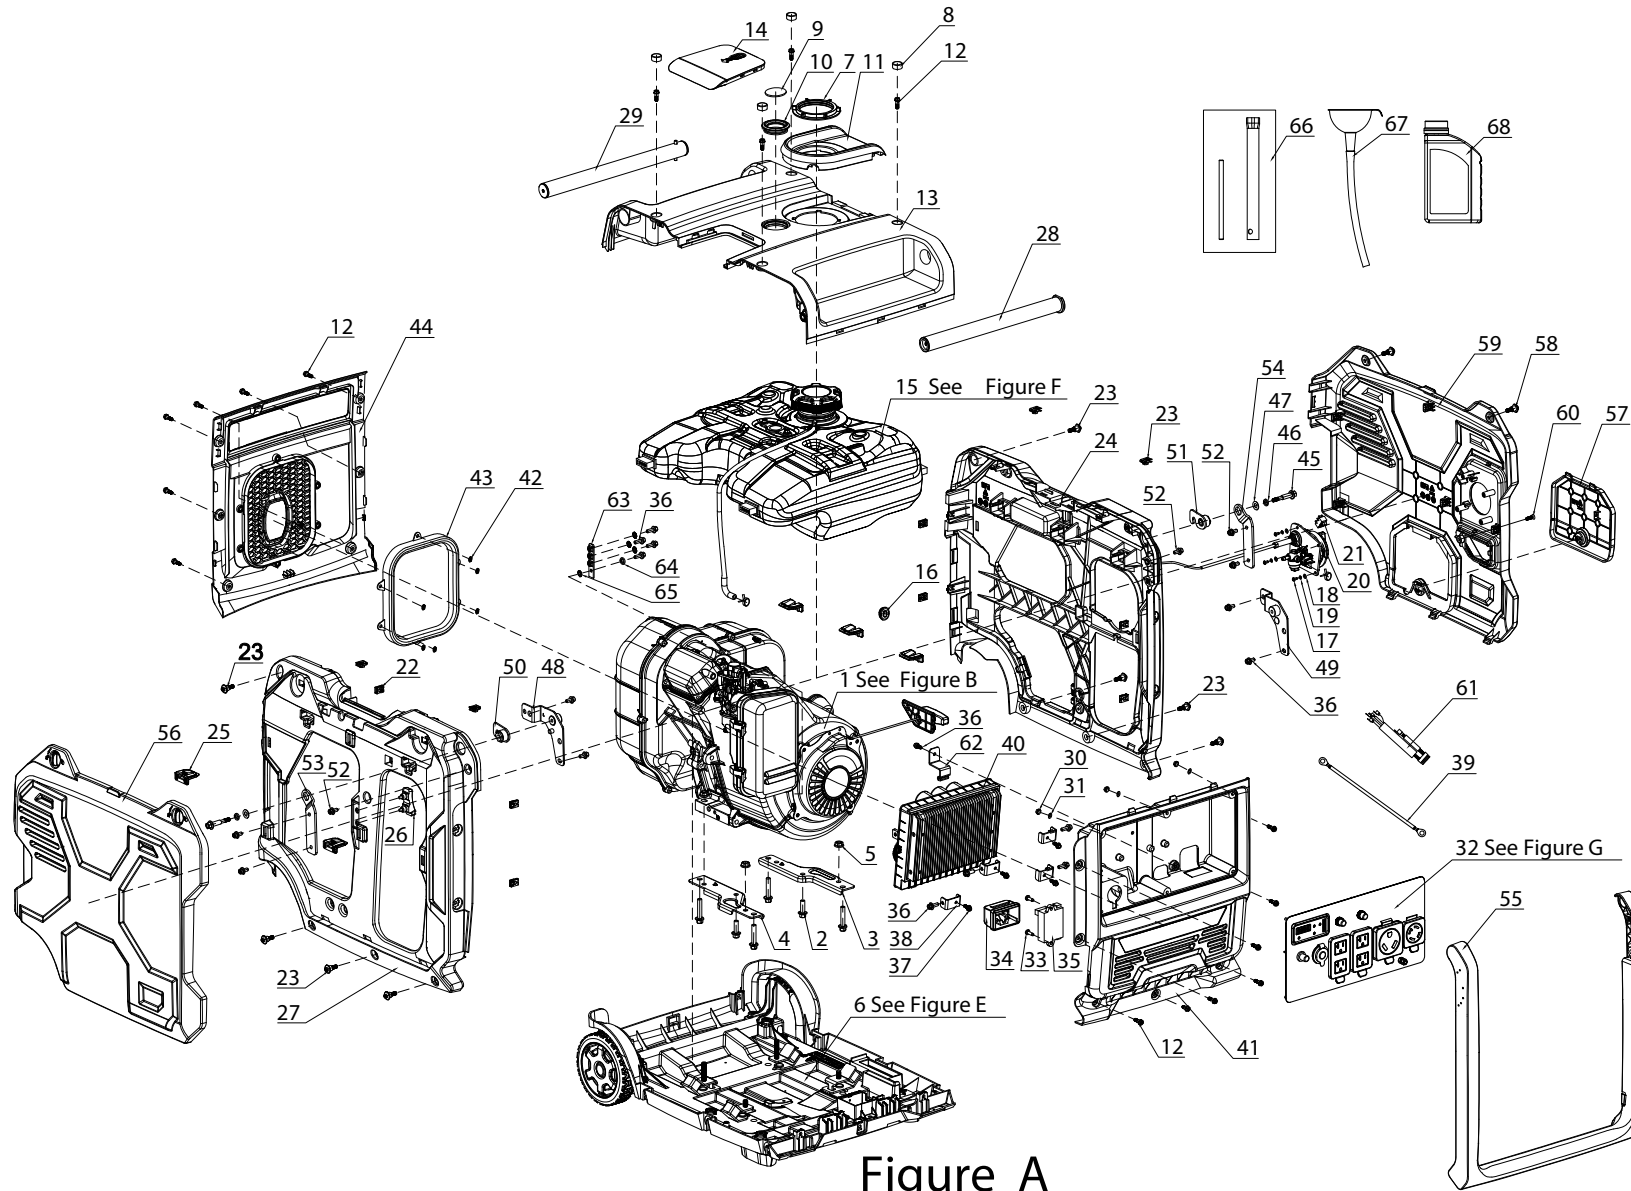

GENERATOR PARTS DIAGRAM

Figure A

GENERATOR PARTS LIST

#	Part Number	Description	Qty.
1	H225i-3-CCM0003	H225iD-3	1
2	91101-0825-001D0	M8 x 1.25 x 25 Hexagon Flange Bolt	2
3	41102-G79D501-000D0	Engine Mounting Bracket, Left	1
4	41102-G79D502-000D0	Engine Mounting Bracket, Right	1
5	92201-0800-001D1	Hexagon Flange Nut, M8, Blue White Zinc	4
6	41400-G79D501-H04D0	Wheel Kit Assembly- See Figrue E	1
7	25109-G79D501-H04D0	Fuel Tank Fixing Nut	1
8	23151-G79D501-H04D0	Rubber Plug	4
9	25220-G290010-000D0	Fuel Gauge	1
10	25221-G290010-000D0	Fuel Gauge, Rubber Cushion	1
11	26233-G79D501-000D0	Fuel Filling Port Sleeve	1
12	91705-G290503-000D0	Hexagon Step Bolt, M5 x 16, Black Zinc	17
13	41460-G79D501-H04D0	Cover, Upper	1
14	41403-G79D501-H04D0	Access Panel, Spark Plug Service	1
15	25100-G79D503-H04T0	Fuel Tank Assembly - See Figure F	1
16	41422-G290501-000D0	Fastening Rubber Sleeve	1
17	95206-E010501-000D0	Clamp, 7.5	2
18	91202-0410-001D0	Cross Pan Head Screw	4
19	93108-0408-001D0	Flat Gasket, 4, Blue White Zinc	4
20	93103-4000-001D0	Spring Washer, 4, Blue White Zinc	4
21	31430-G79D501-000D0	Engine Switch Dial Knob	1
22	36104-G790501-000D0	Switch Assembly	1
23	92319-G290501-000D0	M5 Clip Nut	12
24	91705-G220501-000D0	M6 x 20 Hexagon Step Bolt	8
25	41430-G79D501-H04D0	Right Shell	1
26	65419-G79D000-000D0	Retainer Plate	5
27	41433-G79D501-H04D0	Rubber Cushion Support	1
28	41420-G79D501-H04D0	Left Shell	1
29	44410-G79D502-H02D0	Arm 1, Front	1
30	44410-G79D501-H02D0	Arm 1, Rear	1

#	Part Number	Description	Qty.
61	91203-0512-002D0	M5 x 12 Countersunk Head Screw	1
62	31402-G79D000-000D0	Control Wiring Harness	1
63	41228-G79D000-000D0	Bracket, Q235	1
64	36153-G79D501-000D0	Ground Terminal Nut, M6, Q235	1
65	93103-0616-001D0	Spring Washer, 6 x 1.6	1
66	93113-6511-000D0	Lock Washer, 6.5 x 11 x 0.6	4
67	96104-G79D501-000D0	Spark Plug Sleeve	1
68	96401-G79D501-000D0	Oil Funnel, 220mm	1
69	82007-G79D502-000D0	Oil Bottle, 0.65L	1