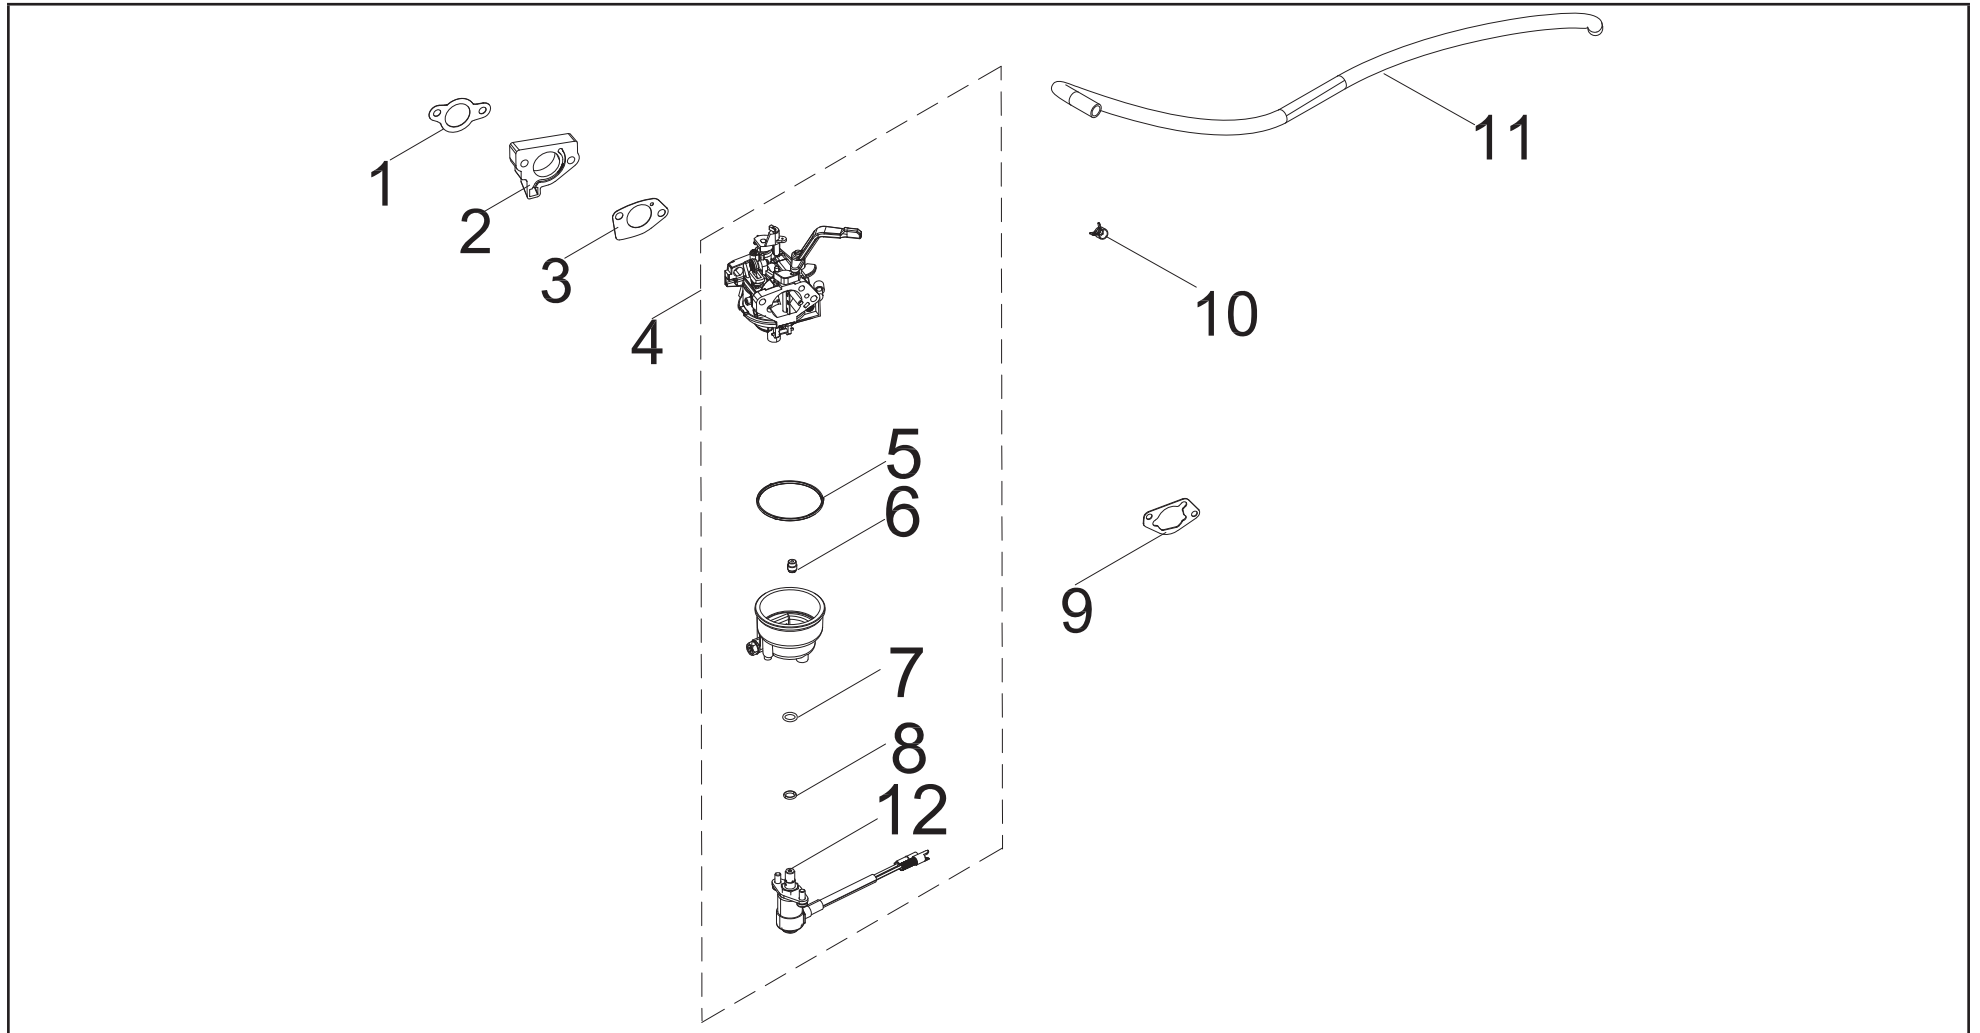

CYLINDER HEAD PARTS DIAGRAM

Figure C

CYLINDER HEAD PARTS LIST

#	Part Number	Description	Qty.
1	100149155	Rocker Arm Assembly	2
2	100748373	Push Rod Guide Plate	1
3	100004589	Valve Retainer	2
4	100004576	Valve Collet	4
5	100004516	Valve Spring Seat, Upper	2
6	100067633	Valve Spring	2
7	100004602	Oil Seal, Intake Valve	1
8	100004575	Valve Spring Seat, Lower	2
9	100010389	M8 x 35 Stud Bolt	2
10	100009378	Spark Plug F6RTC	1
11	100719490	Exhaust Valve	1
12	100715291	Cylinder Head	1
13	100010364	M6-8 x 104 Stud Bolt	2
14	100719491	Intake Valve	1
15	100150209	Cylinder Head Gasket	1

CARBURETOR PARTS DIAGRAM

Figure D

CARBURETOR PARTS LIST

#	Part Number	Description	Qty.
1	100076230	Insulator Gasket	1
2	100005618	Carburetor Insulator	1
3	100076228	Carburetor Gasket	1
4	100756697-0001	Carburetor Assembly	1
5	100005720	Fuel Bowl O-Ring	1
6	100082221	Main Jet Standard (119)	1
	100756891	Main Jet Altitude 1000-3000m (116)	/
7	100130186	O-Ring, Solenoid Valve Base	1
8	100130185	O-Ring, Solenoid Valve	1
9	100076229	Air Filter Gasket	1
10	100005138	Clamp Ø9.5 x 8	1
11	100747342	Fuel Tube, Ø4 x Ø10 x 465	1
12	100752952	Solenoid Valve	1