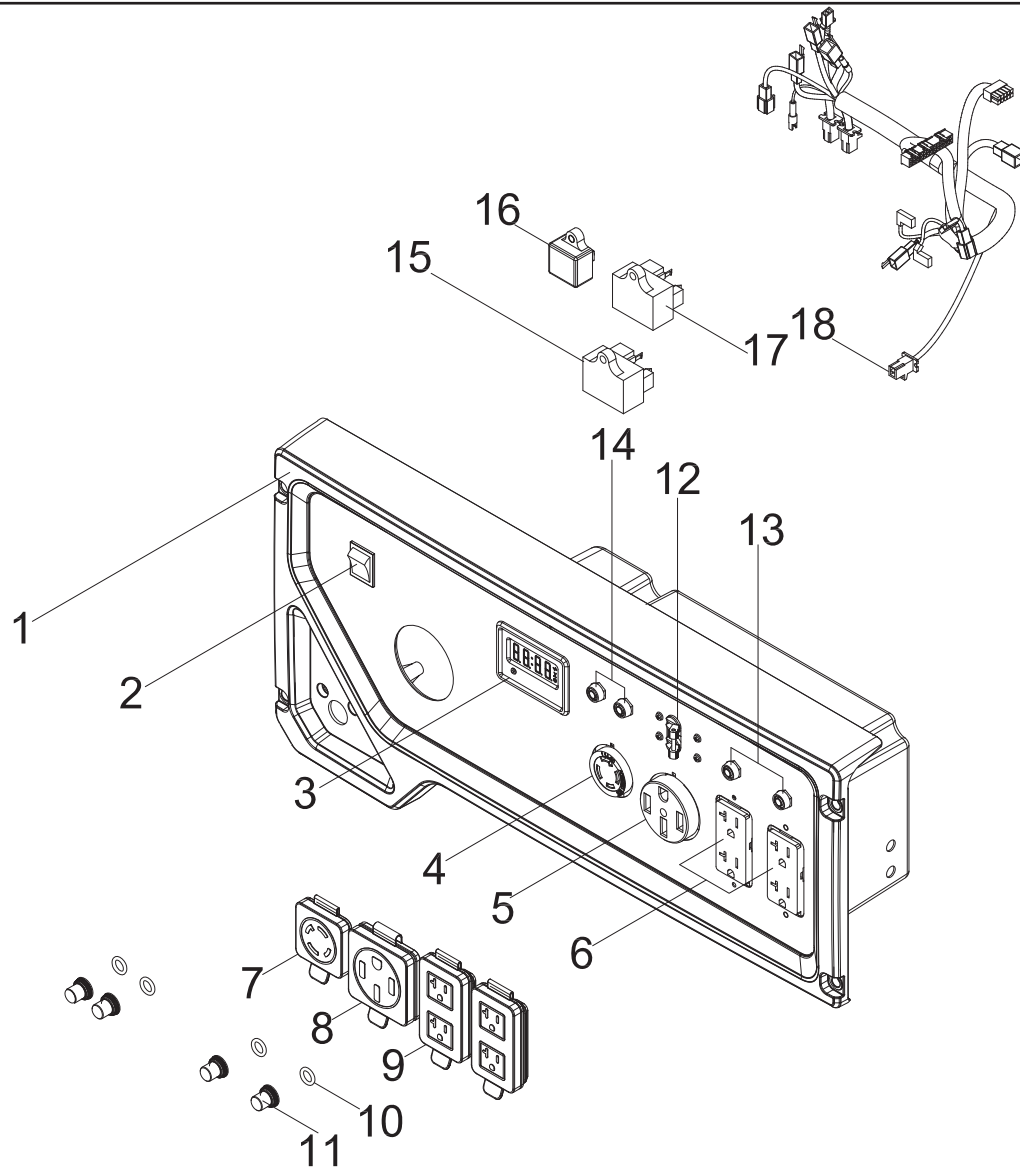

CONTROL PANEL PARTS DIAGRAM

Figure G

CONTROL PANEL PARTS LIST

#	Part Number	Description	Qty.
1	100764304-0001	Control Panel Housing	1
2	100714233	Engine Switch, Red	1
3	100727009	Intelligauge	1
4	100020021	Receptacle L14-30R	1
5	100087040	Receptacle L14-50R	1
6	100052461-0001	Receptacle 5-20R, GFCI Duplex	2
7	100731571	Receptacle Cover, L14-30R	1
8	100731570	Receptacle Cover, L14-50R	1
9	100731574	Receptacle Cover, 5-20R, Duplex	2
10	100031552	O-Ring	4
11	100120180	Breaker Cover	4
12	100726114	38 Amp Circuit Breaker, Flip Pole	1
13	100019754	20Amp Circuit Breaker, Push Button	2
14	100019751	30Amp Circuit Breaker, Push Button	2
15	100713001	Controller Module, Solenoid Valve	1
16	100783059	Charger	1
17	100728387	OVF Module	1
18	100797529	Wire Harness Assembly	1

FRAME ASSEMBLY PARTS DIAGRAM

Figure H

FRAME ASSEMBLY PARTS LIST

#	Part Number	Description	Qty.
1	100771173-0001	Frame	1
2	100068992	Vibration Mount 2	4
3	100011453-0002	M8 Flange Nut, GB6177.1	4
4	100011453-0003	M8 Flange Lock Nut	4
5	100712243-0001	Hubcap, Yellow	2
6	100714025	Roll Pin Ø10	2
7	100163346-0001	9.5 In. Wheel, Yellow	2
8	100011266-0004	M6 x 20 Flange Bolt	2
9	100011456-0003	M10 x 1.25 Flange Nut	4
10	100732431	Heat Shield	1
11	100009075	Rubber Damper	1
12	100011381-0002	M10 x 1.25 x 40 Flange Bolt	4
13	100095857-0005	M4 x 18 Flange Bolt	2
14	100011047-0003	Roll Pin Ø8 x 40	2
15	100714685-0001	R-pin, R5	4
16	100078853	Handle Bumper	2
17	100759681-0001	Handle	1
18	100711157	Handle Grip	1
19	100011330-0001	M8 x 48 Flange Bolt	4
20	100163347-0001	Support Leg Assembly	2
21	100011452-0003	M6 Flange Lock Nut	2
22	100711874-0001	Support Leg	2
23	100068623-0001	Stop Block	2
24	100058956	Support Leg Vibration Mount	2
25	100031967-0007	M6 x 16 Big Flange Bolt	1

WIRING DIAGRAM