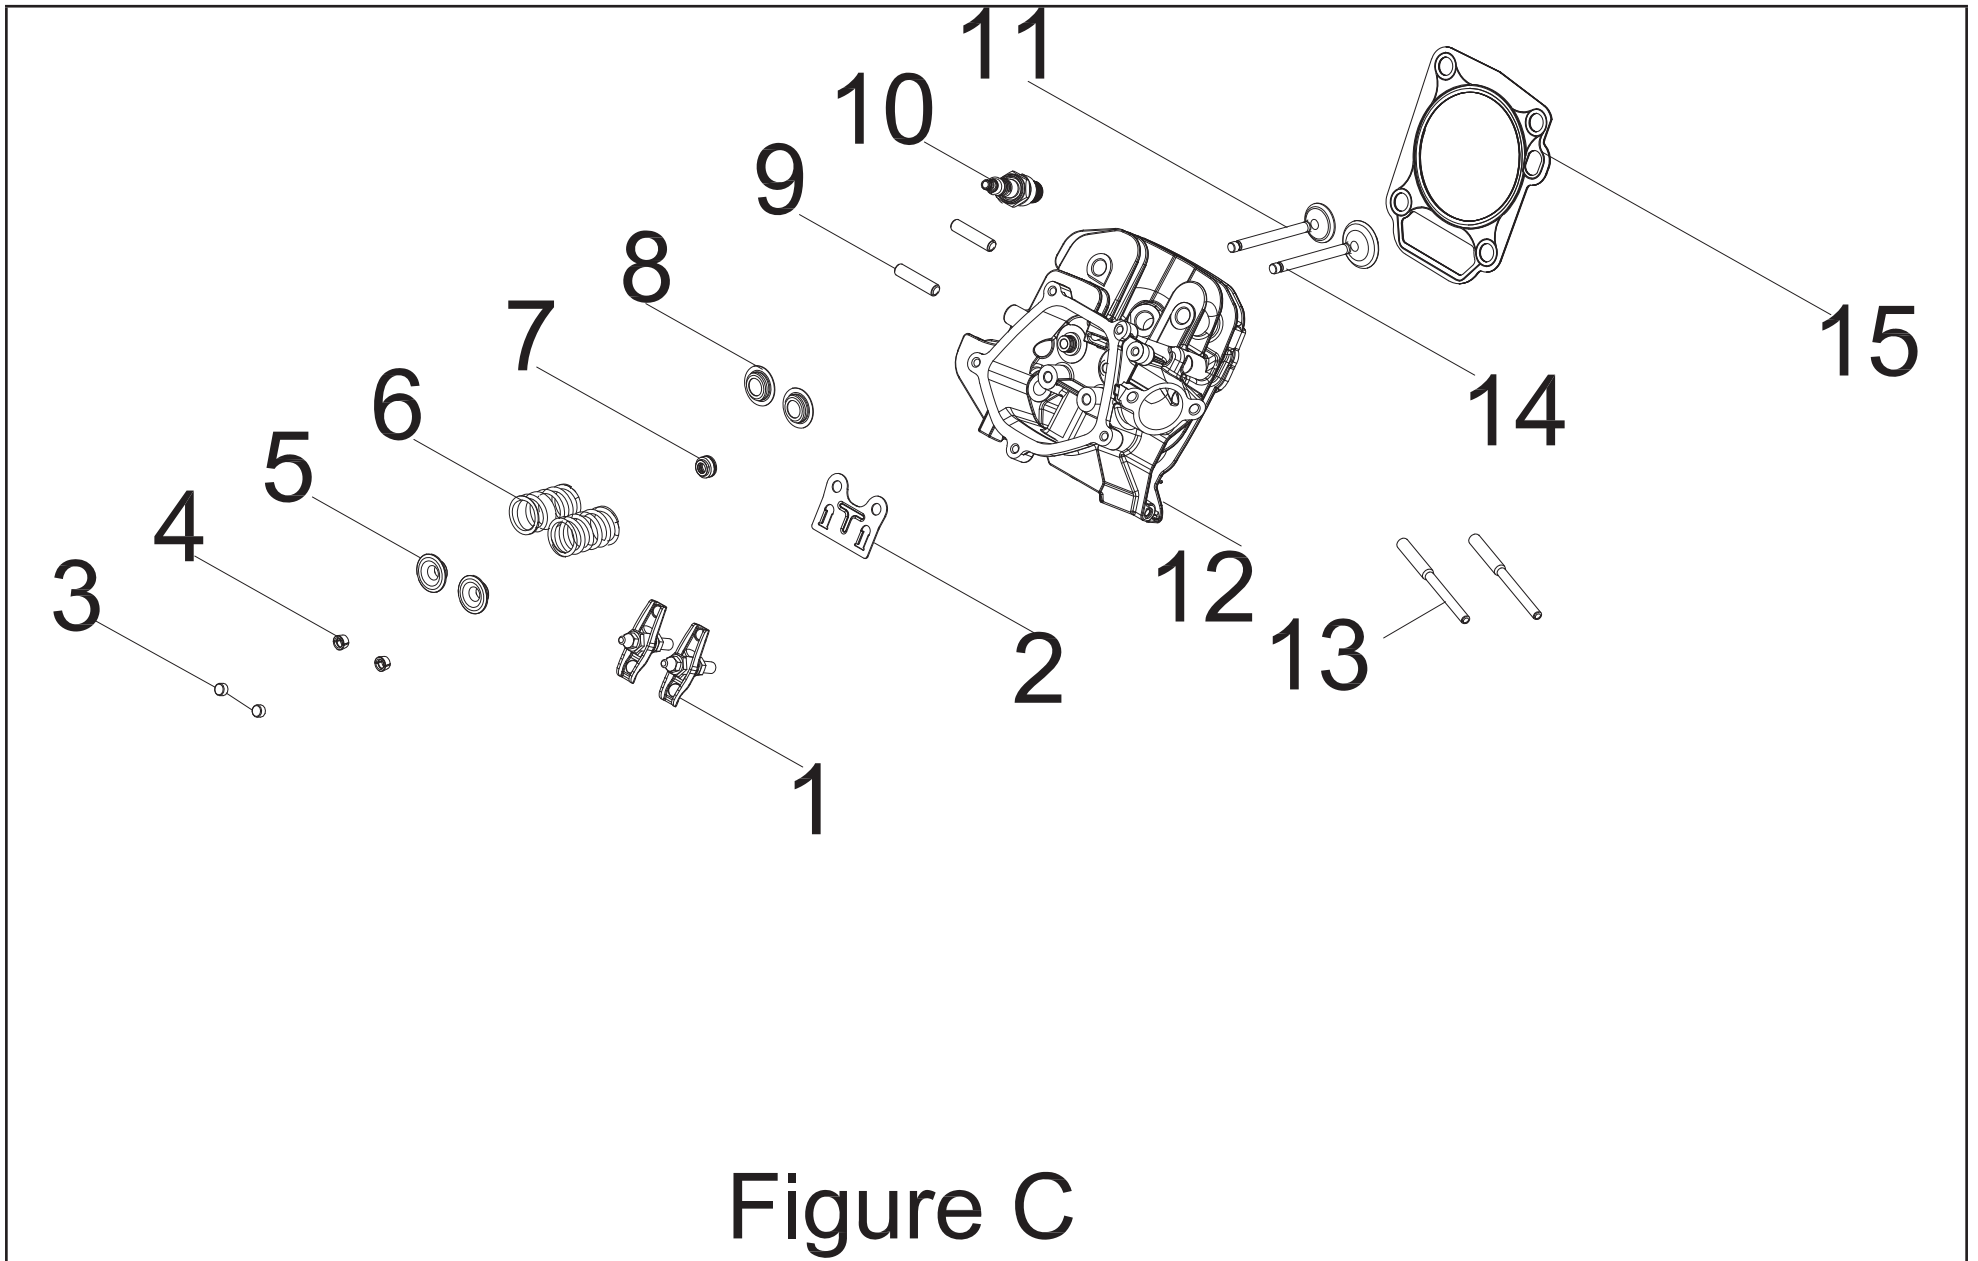

#	Part Number	Description	Qty.
61	100010789	Bearing TM6207E - P64	1
62	100746648	Crankcase Cover Gasket	1
63	100010549	Dowel Pin Ø8 x 12	2
64	100712041	Crankcase Cover	1
65	100011323-0001	M8 x 38 Flange Bolt	9
66	100017653	Oil Seal Ø35 x Ø52 x 7, Spiral Grain	1
67	100004129-0008	Oil Dipstick Assembly	1
68	100008305	Governor Gear	1
69	100010742	Bearing TM6202 - P63	2
70	100150211	Balance Shaft	1
71	100011320-0002	M8 x 35 Flange Bolt	2
72	100752622	Starter	1
73	100715161	Engine Fan Air Guide	1
74	100011261-0004	M6 x 12 Flange Bolt GB5789	9
75	100717724	Governor Spring	1
76	100007927	Throttle Return Spring	1
77	100090516	Governor Rod	1
78	100090515	Governor Arm	1
79	100007989	Governor Shaft Cotter Pin	1
80	100017631	Oil Seal Ø8 x Ø14 x 4	1
81	100010518-0001	Washer Ø8 x0.8 x Ø20	1
82	100007980	Governor Shaft	1
83	100764321	Fuel Hose Jacket	1
84	100090559	Clamp	1
85	100752662	Battery Connecting Wire	1
86	100033038-0002	M6 x 32 Bolt	2

CYLINDER HEAD PARTS DIAGRAM

Figure C

CYLINDER HEAD PARTS LIST

#	Part Number	Description	Qty.
1	100149155	Rocker Arm Assembly	2
2	100748373	Push Rod Guide Plate	1
3	100004589	Valve Retainer	2
4	100004576	Valve Collet	4
5	100004516	Valve Spring Seat, Upper	2
6	100067633	Valve Spring	2
7	100004602	Oil Seal, Intake Valve	1
8	100004575	Valve Spring Seat, Lower	2
9	100010389	M8 x 35 Stud Bolt	2
10	100009378	Spark Plug F6RTC	1
11	100719490	Exhaust Valve	1
12	100715291	Cylinder Head	1
13	100010364	M6-8 x 104 Stud Bolt	2
14	100719491	Intake Valve	1
15	100150209	Cylinder Head Gasket	1