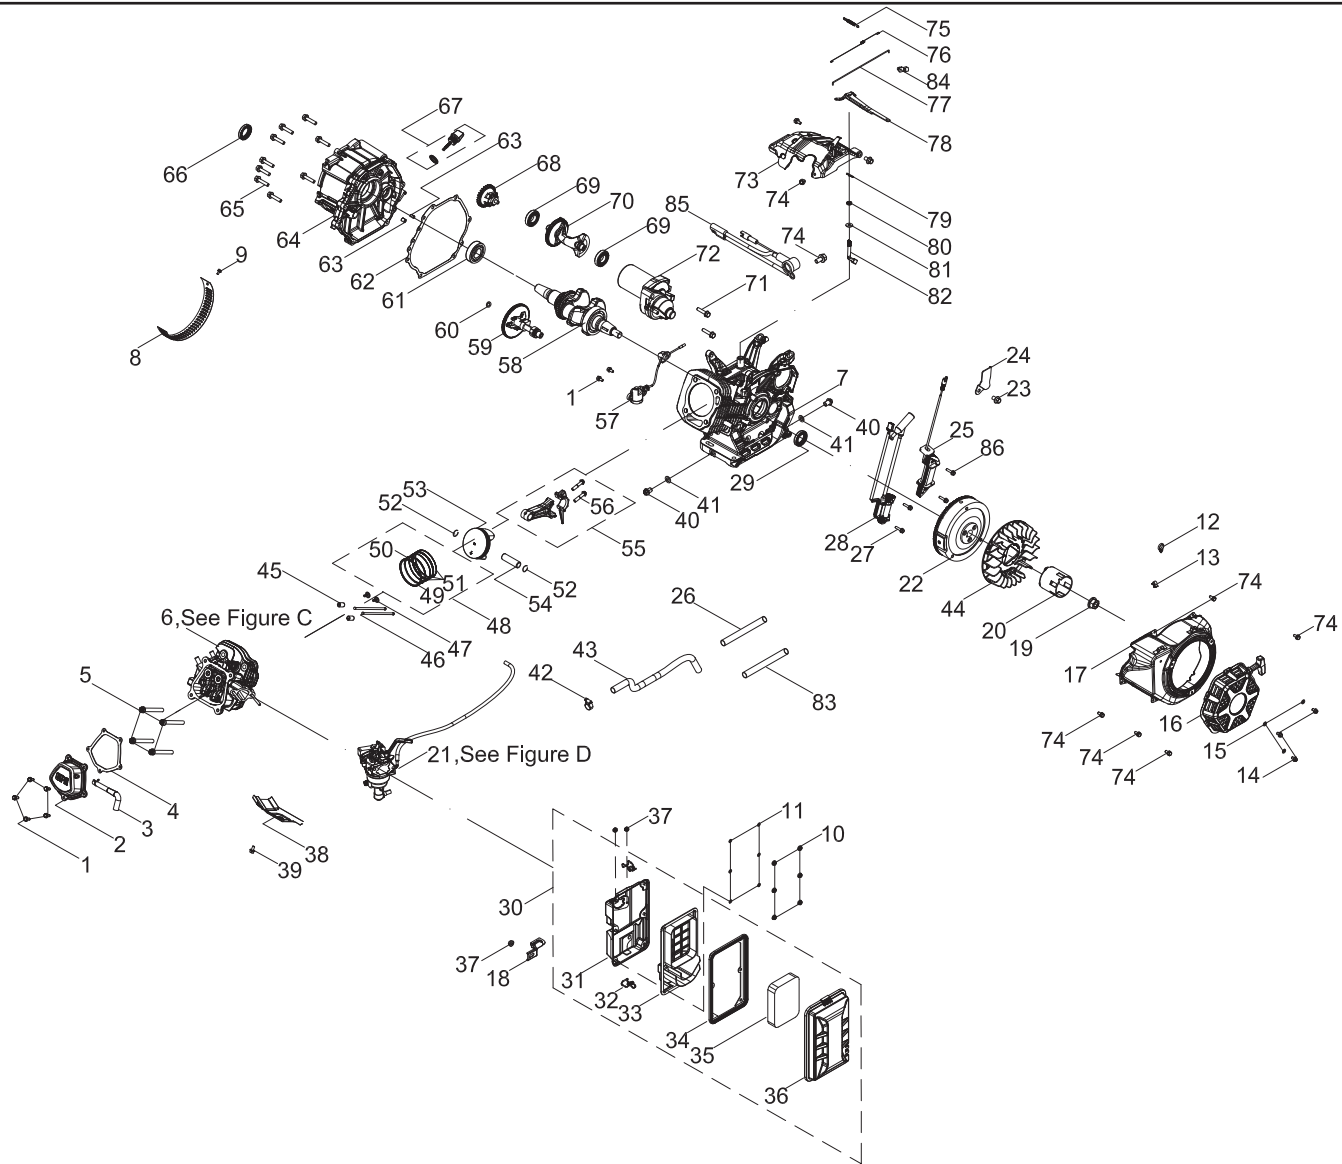

ENGINE PARTS DIAGRAM

Figure B

ENGINE PARTS LIST

#	Part Number	Description	Qty.
1	100011264-0003	M6 x 16 Flange Bolt, GB5789	7
2	100002337	Cylinder Head Cover	1
3	100715570	Breather Tube	1
4	100055922	Cylinder Head Cover Gasket	1
5	100002470	M10 x 1.25 x 87 Flange Bolt	4
6	100727937	Cylinder Head Assembly - See Figure C	1
7	100711174-0001	Crankcase	1
8	100141250	Air Deflector	1
9	100011248-0003	M5 x 10 Flange Bolt	1
10	100011451-0003	M5 Flange Nut	6
11	100010430	Washer Ø6 x 1 x Ø12	6
12	100060808	Clamp	1
13	100000667	Clamp Ø8 x 8	1
14	100011565-0002	M6 x 10 Flange Bolt, GB16674.1	3
15	100010920-0001	Washer Ø6	3
16	100715836-0002	Recoil Starter	1
17	100716802-0001	Fan Cover, Yellow	1
18	100021032	Air Cleaner Support Bracket	1
19	100011460-0001	M16 x 1.5 Flange Nut	1
20	100007562	Starter Pulley	1
21	100797563	Carburetor Assembly - See Figure D	1
22	100798373	Flywheel	1
23	100011213-0001	M6 x 8 Flange Bolt	1
24	100009463	Pressing Plate	1
25	100752617	Ignition Coil	1
26	100713891	Fuel Hose Sleeve, Ø20 x 150	1
27	100011269-0003	M6 x 28 Bolt	2
28	100730943	Ignition Module	1
29	100017649	Oil Seal Ø35 x Ø52 x 7	1
30	100712978	Air Filter Assembly	1