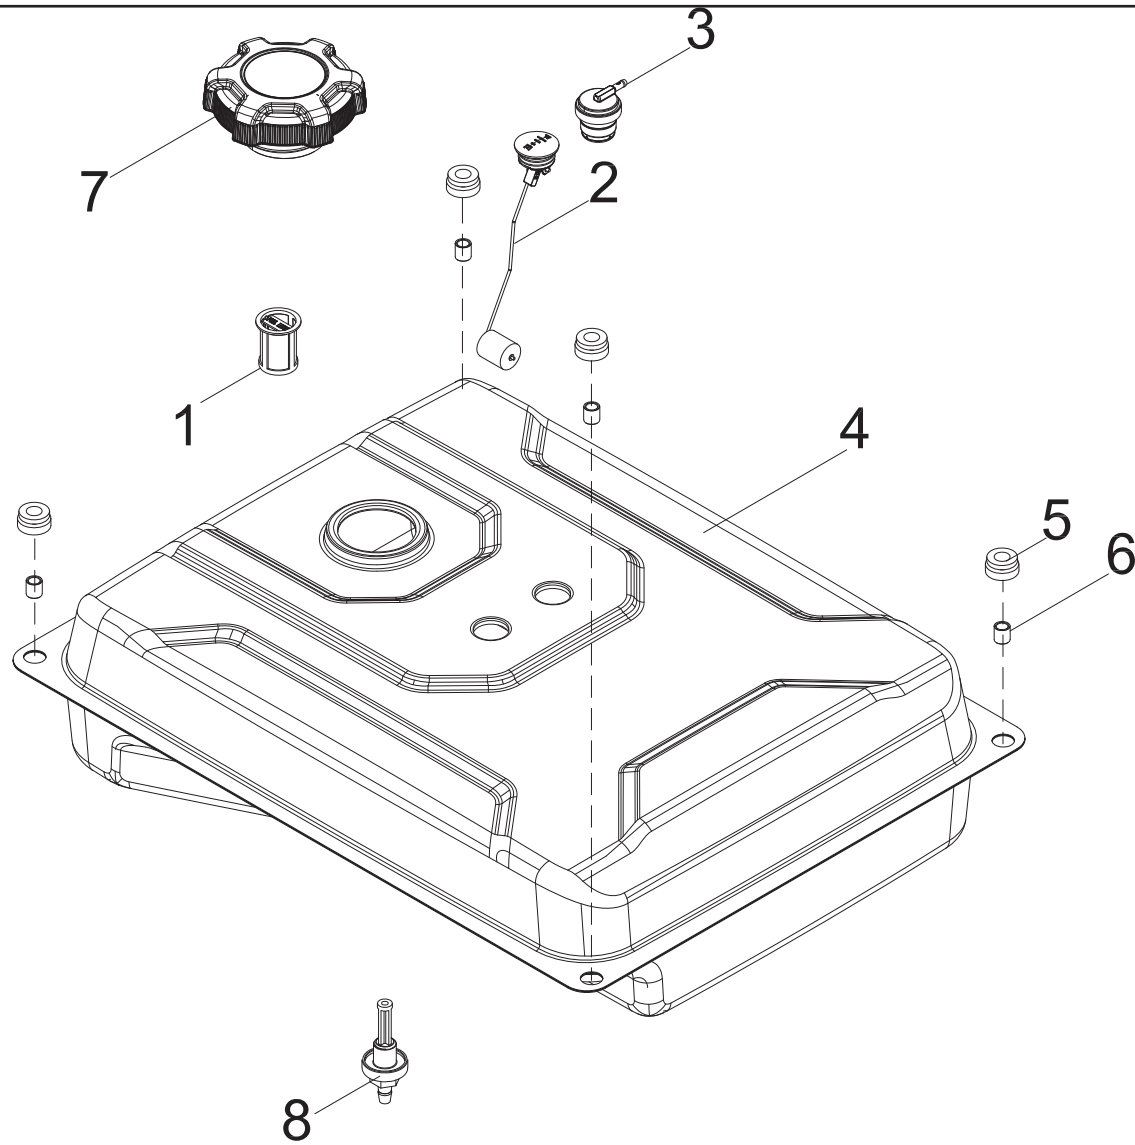

FUEL TANK PARTS DIAGRAM

Figure F

FUEL TANK PARTS LIST

#	Part Number	Description	Qty.
1	100098838	Fuel Filter Assembly	1
2	100771451	Fuel Gauge	1
3	100099571	Reversal Valve	1
4	100766684-0001	Fuel Tank	1
5	100032369	Fuel Tank Vibration Mount	4
6	100021118	Bushing, Ø12 x Ø9 x 13	4
7	100142004	Fuel Tank Cap	1
8	100714546	Fuel Tank Nipple	1