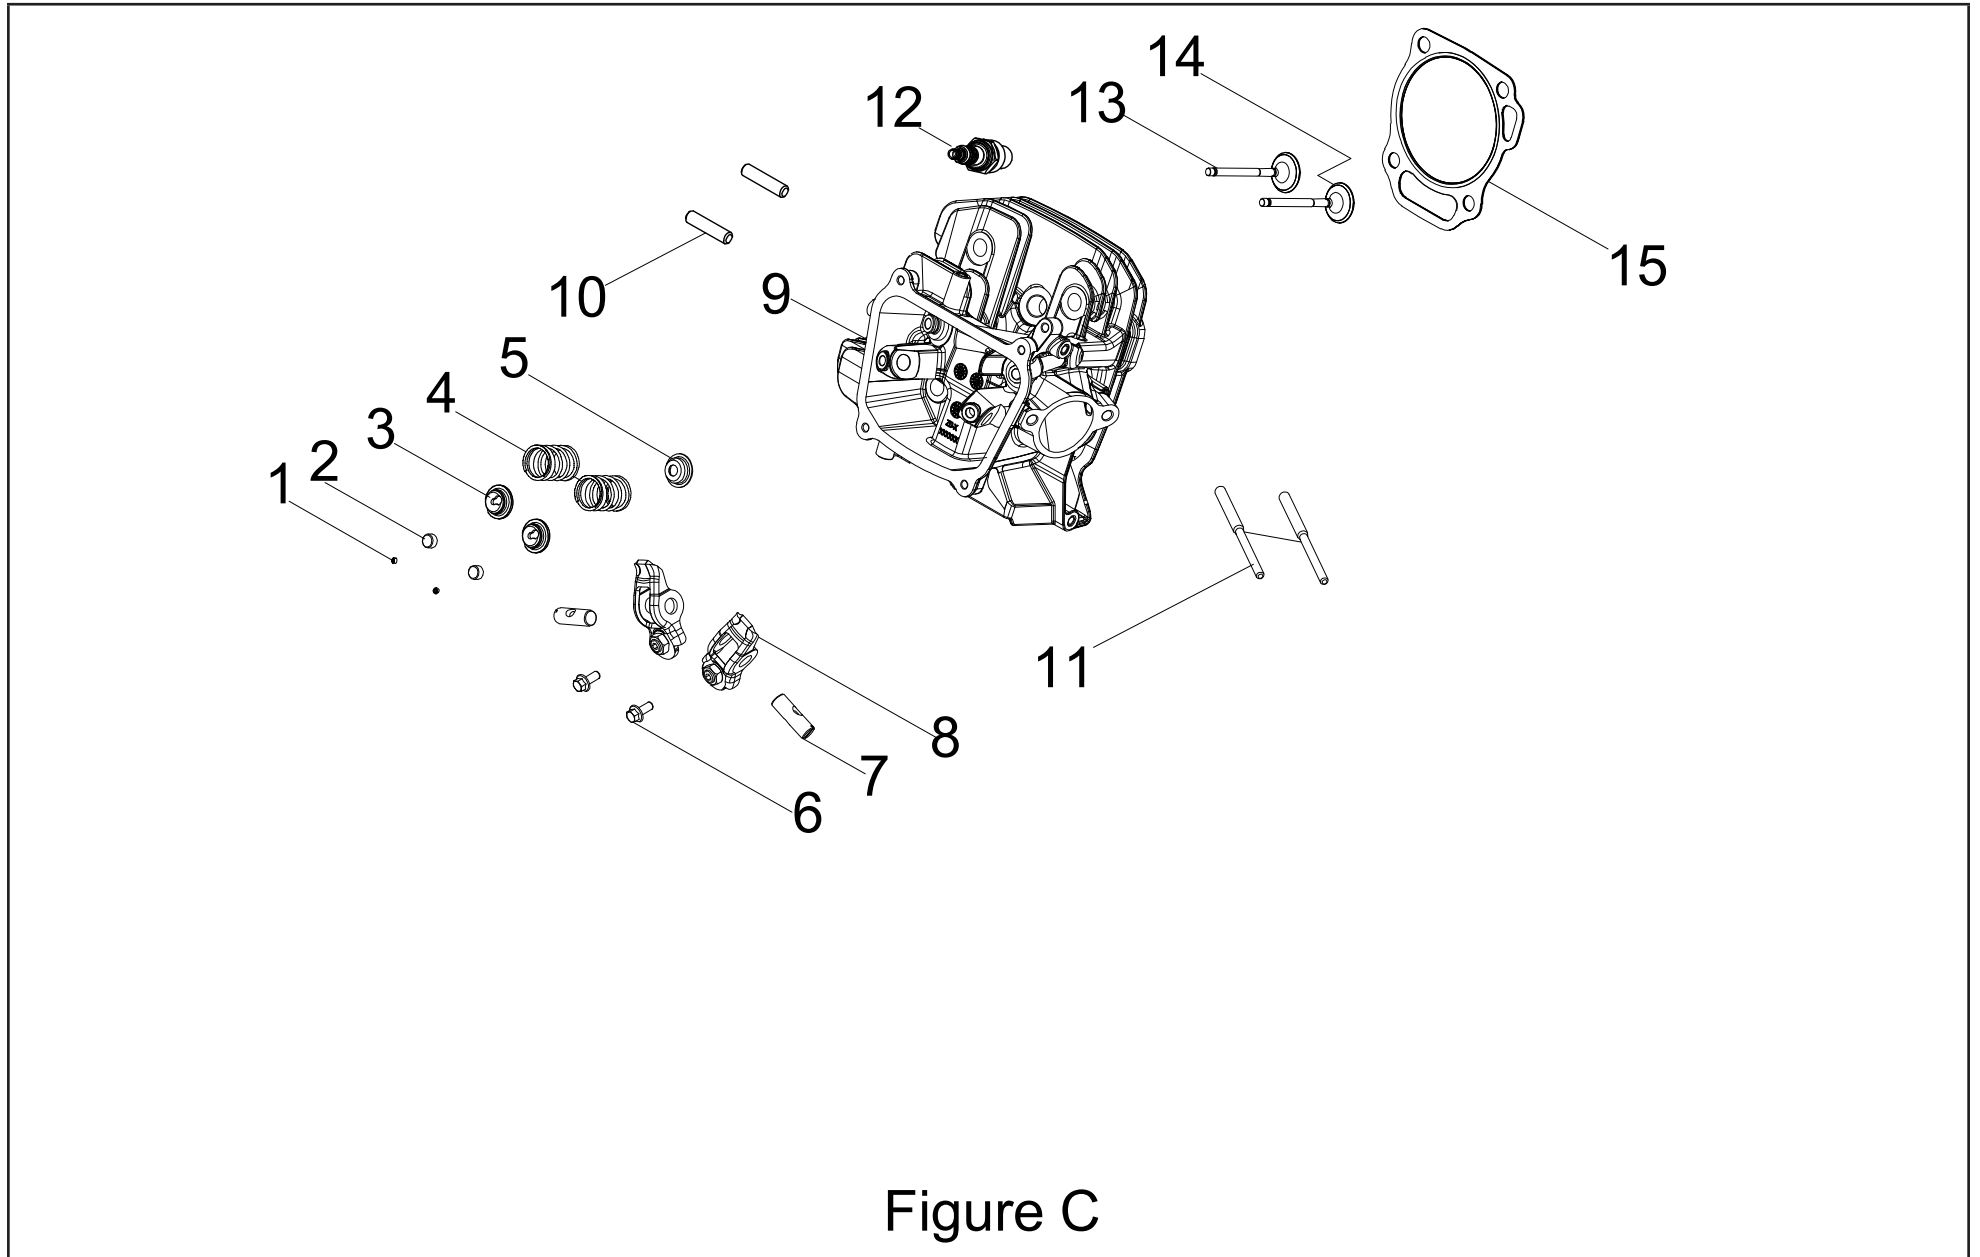

ENGINE PARTS DIAGRAM

Figure B

ENGINE PARTS LIST

#	Part Number	Description	Qty.
1	100081994	Alignment Bolt	4
2	100797430	Valve Cover	1
3	100011264-0003	M6 x 16 Flange Bolt	7
4	100794576	Cylinder Head Cover Assembly	1
5	100786754	Breather Tube	1
6	100728729	Cylinder Head Cover Gasket	1
7	100746630	M10 x 1.25 x 87 Flange Bolt	4
8	100797892	Cylinder Head Assembly, See Figure C	1
9	100786755	M6 x 47 Stud Bolt	1
10	100051338-0001	M5 x 12 Flange Bolt	2
11	100006941	Muffler Gasket	1
12	100748126	Shroud	1
13	100748120	Exhaust Muffler Assembly	1
14	100011472-0001	M8 Flange Nut	2
15	100797428	Muffler Guard	1
16	100761994	Muffler Gasket	1
17	100749058	Flange	1
18	100031780-0001	M5 x 16 Flange Bolt	2
19	100154368	Spark Arrester Assembly	1
20	100011276-0003	M6 x 55 Flange Bolt	5
21	100748247	Support Board	1
22	100011313-0004	M8 x 20 Flange Bolt	2
23	100010899-0002	Big Washer Ø8	4
24	100011464-0003	M8 Flange Nut	8
25	100011318-0003	M8 x 30 Flange Bolt	2
26	100797895	Carburetor Assembly, See Figure D	1
27	100000667	Clip Ø8 x 8	1
28	100131883	Fuel Hose	1
29	100748119	Secondary Air Cleaner Seat	1
30	100748291	Sealing Strip Secondary Air Cleaner Cover	1

#	Part Number	Description	Qty.
92	100011422-0017	M8 Flange Nut	2
93	100005148	Clamp Ø8	1
94	100131884	Tube Sheath, Silicon Resin	1

CYLINDER HEAD PARTS DIAGRAM

Figure C

CYLINDER HEAD PARTS LIST

#	Part Number	Description	Qty.
1	100004576	Valve Collet	4
2	100004589	Exhaust Valve Adjust Cap	2
3	100004516	Valve Spring Seat, 182F	2
4	100067633	Spring Valve	2
5	100004602	Oil Drip Pan	1
6	100011518-0001	M5 x 12 Small Flange Bolt	2
7	100765720	Rocker Arm Shaft	2
8	100728722	Rocker Arm Assembly	2
9	100787693	Cylinder Head	1
10	100798372	M8 x 56 Stud Bolt	2
11	100099271	M6-8 x 115 Stud Bolt	2
12	100009377	Spark Plug(E7RTC)	1
13	100728728	Valve Exhaust	1
14	100728727	Valve Intake	1
15	100753098	Cylinder Head Gasket	1