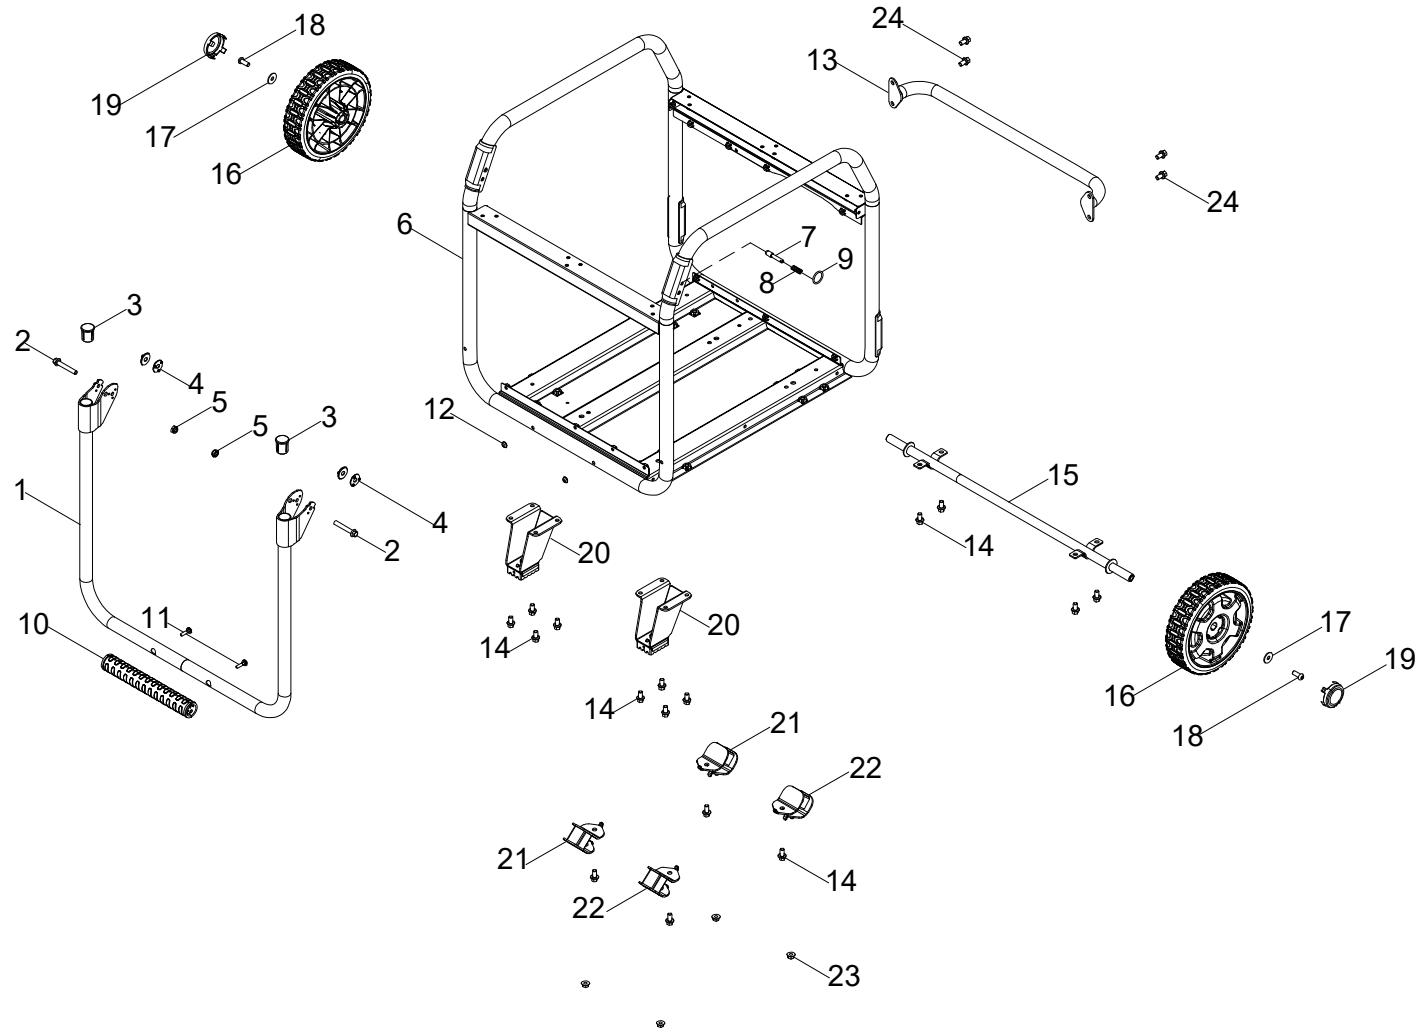

CONTROL PANEL PARTS DIAGRAM

Figure F

CONTROL PANEL PARTS LIST

#	Part Number	Description	Qty.
1	100731570	Receptacle L14-50R	1
2	100731571	Receptacle L14-30R	1
3	100725859	Receptacle 5-20R	2
4	100781222	Intelligauge, INT5DINV	1
5	100730628	One-button Start	1
6	100120180	Circuit Breaker Cover	3
7	100031552	O-Ring	3
8	100011421-0019	M6 Flange Nut	2
9	100010886-0004	Spring Washer Ø6	1
10	100010910-0003	Flat Washer Ø6	3
11	100128826-0001	Toothed Lock Washer Ø6	1
12	100011174-0004	M6 x 20 Flange Bolt	1
13	100712234	Switch cover	1
14	100032967-0002	Self-tapping Screw ST4.2 x 16	4
15	100796838	Switch Lever	1
16	100750672	Upper Cover	1
17	100750660	Switch Limit Swing Spring	2
18	100750661	Switch Limit Block	1
19	100715718	Microswitch	1
20	100796839	Rotating Shaft	1
21	100796840	Lower Cover	1
22	100019957	Breaker	1
23	100019754	20Amp Circuit Breaker, Push Button	2
24	100057719	8Amp Circuit Breaker, Push Button	1
25	100020022	Receptacle L14-50R	1
26	100020023	Receptacle L14-30R	1

#	Part Number	Description	Qty.
27	100052461-0001	Receptacle 5-20R	1
28	100796438	Wire Harness Assembly	1
29	100796837	Switch Dial Assembly	1

FRAME ASSEMBLY PARTS DIAGRAM

Figure G

FRAME ASSEMBLY PARTS LIST