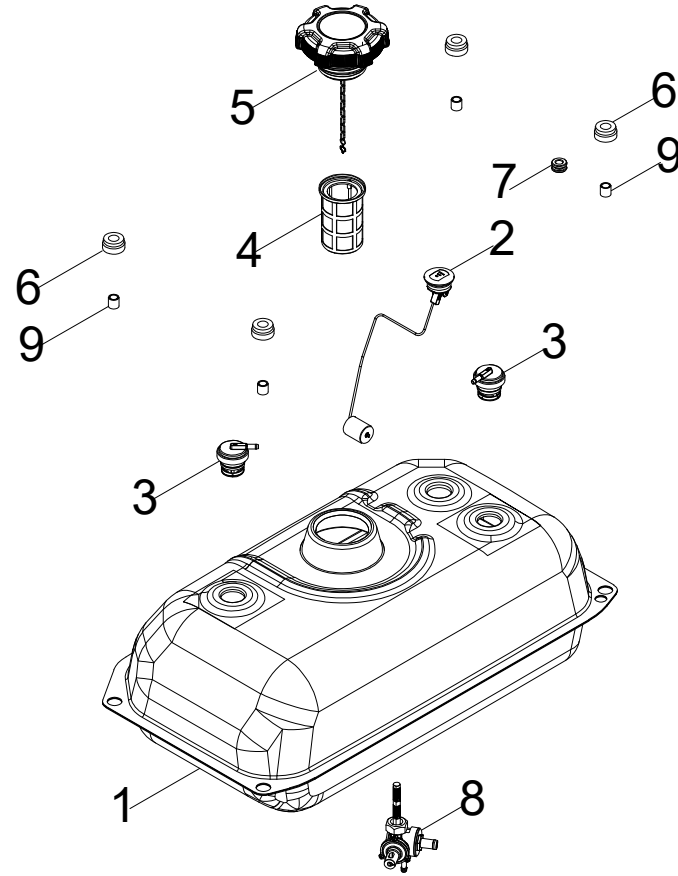

CARBURETOR PARTS DIAGRAM

Figure D

CARBURETOR PARTS LIST

#	Part Number	Description	Qty.
1	100728730	Insulator Gasket	1
2	100786753	Carburetor Insulator	1
3	100763708	Carburetor Gasket	1
4	100797108	Carburetor	1
5	100051029-0002	M4 x 6 Screw	4
6	100727606	Stepper Motor	1
7	100720885	Stepper Motor	1
8	100757187	Insulating Board	2
9	100052405	Spring	2
10	100041167	Guide Clamp 1	1
11	100050036	Guide Clamp 2	1
12	100085766	Fuel Bowl Mounting Bolt Gasket	1
13	100777320	Main Jet Standard (100)	1
	100089154	Main Jet Standard (98)	/
14	100134226	O-Ring 1	1
15	100134227	O-Ring 2	1
16	100717415	Air Filter Base Gasket	1

FUEL TANK PARTS DIAGRAM

Figure E

FUEL TANK PARTS LIST

#	Part Number	Description	Qty.
1	100797533-0001	Fuel Tank, 23L	1
2	100751383	Fuel Indicator	1
3	100720340	Reversal Valve	2
4	100760633	Fuel Level Filter Assembly	1
5	100142004	Fuel Tank Cap	1
6	100032369	Vibration Mounting, Fuel Tank	4
7	100009075	Vibration Mount	1
8	100798281	Fuel Valve	1
9	100021118	Bushing, Ø12 x Ø9 x 13	4

CONTROL PANEL PARTS DIAGRAM

Figure F

CONTROL PANEL PARTS LIST

#	Part Number	Description	Qty.
1	100731570	Receptacle L14-50R	1
2	100731571	Receptacle L14-30R	1
3	100725859	Receptacle 5-20R	2
4	100781222	Intelligauge, INT5DINV	1
5	100730628	One-button Start	1
6	100120180	Circuit Breaker Cover	3
7	100031552	O-Ring	3
8	100011421-0019	M6 Flange Nut	2
9	100010886-0004	Spring Washer Ø6	1
10	100010910-0003	Flat Washer Ø6	3
11	100128826-0001	Toothed Lock Washer Ø6	1
12	100011174-0004	M6 x 20 Flange Bolt	1
13	100712234	Switch cover	1
14	100032967-0002	Self-tapping Screw ST4.2 x 16	4
15	100796838	Switch Lever	1
16	100750672	Upper Cover	1
17	100750660	Switch Limit Swing Spring	2
18	100750661	Switch Limit Block	1
19	100715718	Microswitch	1
20	100796839	Rotating Shaft	1
21	100796840	Lower Cover	1
22	100019957	Breaker	1
23	100019754	20Amp Circuit Breaker, Push Button	2
24	100057719	8Amp Circuit Breaker, Push Button	1
25	100020022	Receptacle L14-50R	1
26	100020023	Receptacle L14-30R	1