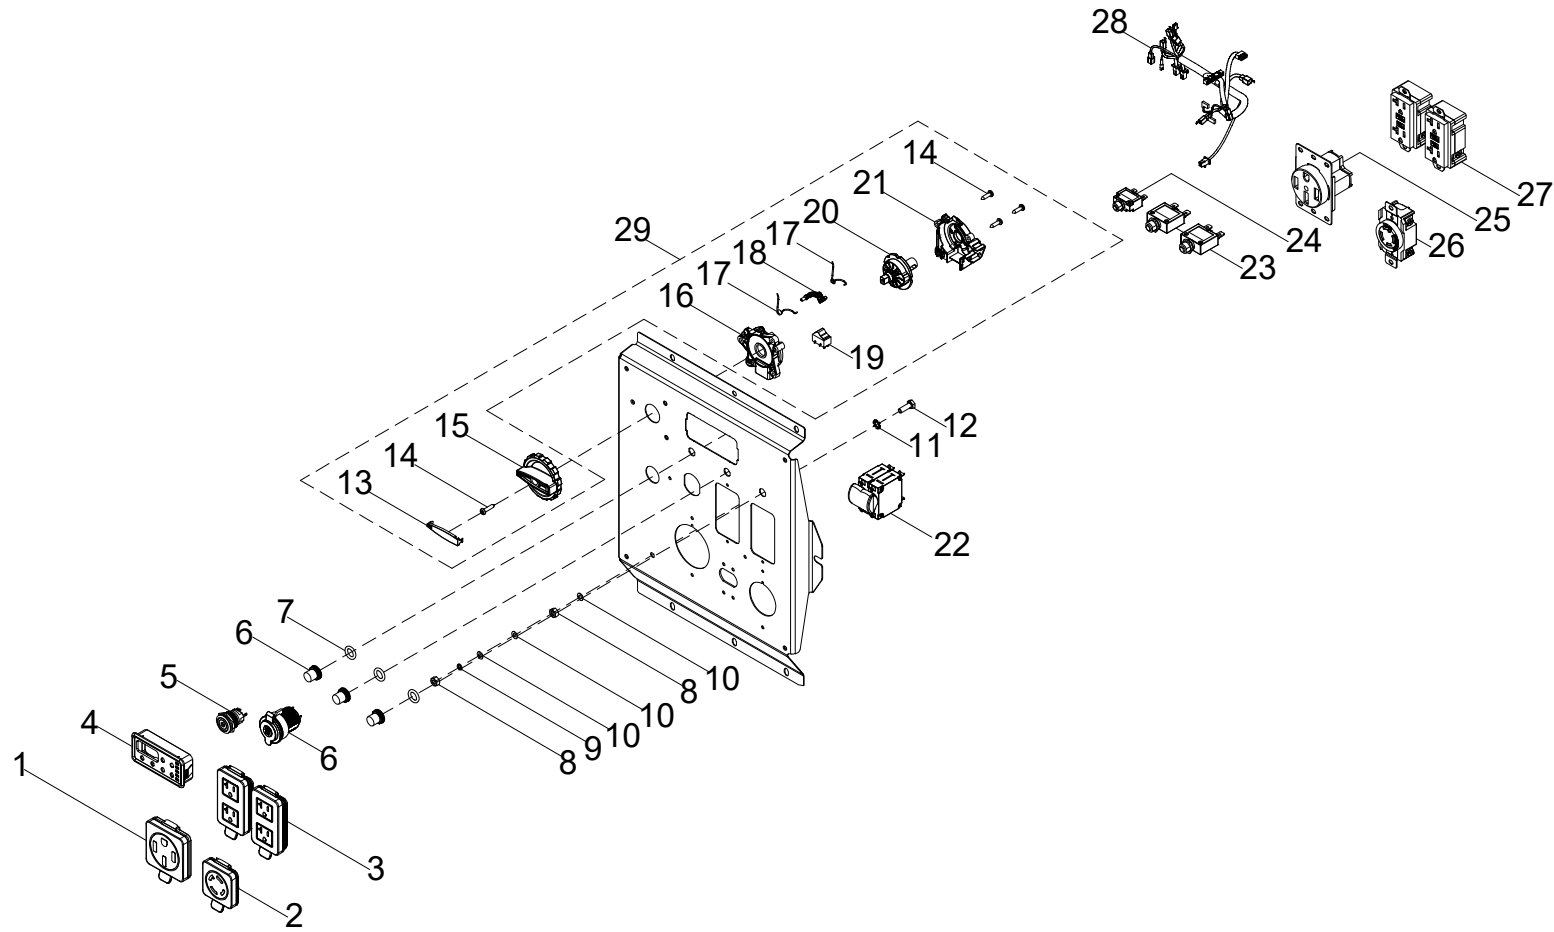

CONTROL PANEL PARTS DIAGRAM

Figure F

CONTROL PANEL PARTS LIST

#	Part Number	Description	Qty.
1	100731570	Receptacle L14-50R	1
2	100731571	Receptacle L14-30R	1
3	100725859	Receptacle 5-20R	2
4	100781222	Intelligauge, INT5DINV	1
5	100730628	One-button Start	1
6	100120180	Circuit Breaker Cover	3
7	100031552	O-Ring	3
8	100011421-0019	M6 Flange Nut	2
9	100010886-0004	Spring Washer Ø6	1
10	100010910-0003	Flat Washer Ø6	3
11	100128826-0001	Toothed Lock Washer Ø6	1
12	100011174-0004	M6 x 20 Flange Bolt	1
13	100712234	Switch cover	1
14	100032967-0002	Self-tapping Screw ST4.2 x 16	4
15	100796838	Switch Lever	1
16	100750672	Upper Cover	1
17	100750660	Switch Limit Swing Spring	2
18	100750661	Switch Limit Block	1
19	100715718	Microswitch	1
20	100796839	Rotating Shaft	1
21	100796840	Lower Cover	1
22	100019957	Breaker	1
23	100019754	20Amp Circuit Breaker, Push Button	2
24	100057719	8Amp Circuit Breaker, Push Button	1
25	100020022	Receptacle L14-50R	1
26	100020023	Receptacle L14-30R	1

#	Part Number	Description	Qty.
27	100052461-0001	Receptacle 5-20R	1
28	100796438	Wire Harness Assembly	1
29	100796837	Switch Dial Assembly	1

FRAME ASSEMBLY PARTS DIAGRAM

Figure G

FRAME ASSEMBLY PARTS LIST