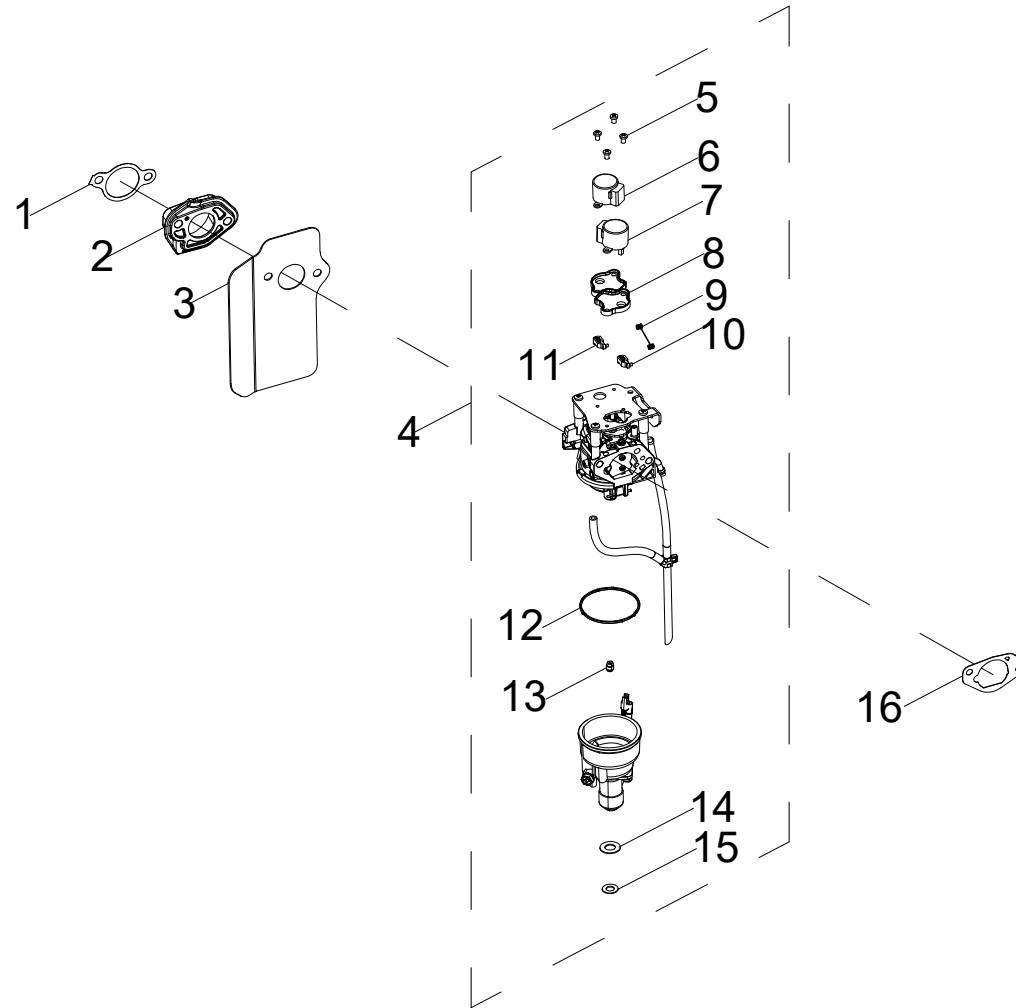

#	Part Number	Description	Qty.
92	100011422-0017	M8 Flange Nut	2
93	100005148	Clamp Ø8	1
94	100131884	Tube Sheath, Silicon Resin	1

CYLINDER HEAD PARTS DIAGRAM

Figure C

CYLINDER HEAD PARTS LIST

#	Part Number	Description	Qty.
1	100004576	Valve Collet	4
2	100004589	Exhaust Valve Adjust Cap	2
3	100004516	Valve Spring Seat, 182F	2
4	100067633	Spring Valve	2
5	100004602	Oil Drip Pan	1
6	100011518-0001	M5 x 12 Small Flange Bolt	2
7	100765720	Rocker Arm Shaft	2
8	100728722	Rocker Arm Assembly	2
9	100787693	Cylinder Head	1
10	100798372	M8 x 56 Stud Bolt	2
11	100099271	M6-8 x 115 Stud Bolt	2
12	100009377	Spark Plug(E7RTC)	1
13	100728728	Valve Exhaust	1
14	100728727	Valve Intake	1
15	100753098	Cylinder Head Gasket	1

CARBURETOR PARTS DIAGRAM

Figure D

CARBURETOR PARTS LIST

#	Part Number	Description	Qty.
1	100728730	Insulator Gasket	1
2	100786753	Carburetor Insulator	1
3	100763708	Carburetor Gasket	1
4	100797108	Carburetor	1
5	100051029-0002	M4 x 6 Screw	4
6	100727606	Stepper Motor	1
7	100720885	Stepper Motor	1
8	100757187	Insulating Board	2
9	100052405	Spring	2
10	100041167	Guide Clamp 1	1
11	100050036	Guide Clamp 2	1
12	100085766	Fuel Bowl Mounting Bolt Gasket	1
13	100777320	Main Jet Standard (100)	1
	100089154	Main Jet Standard (98)	/
14	100134226	O-Ring 1	1
15	100134227	O-Ring 2	1
16	100717415	Air Filter Base Gasket	1