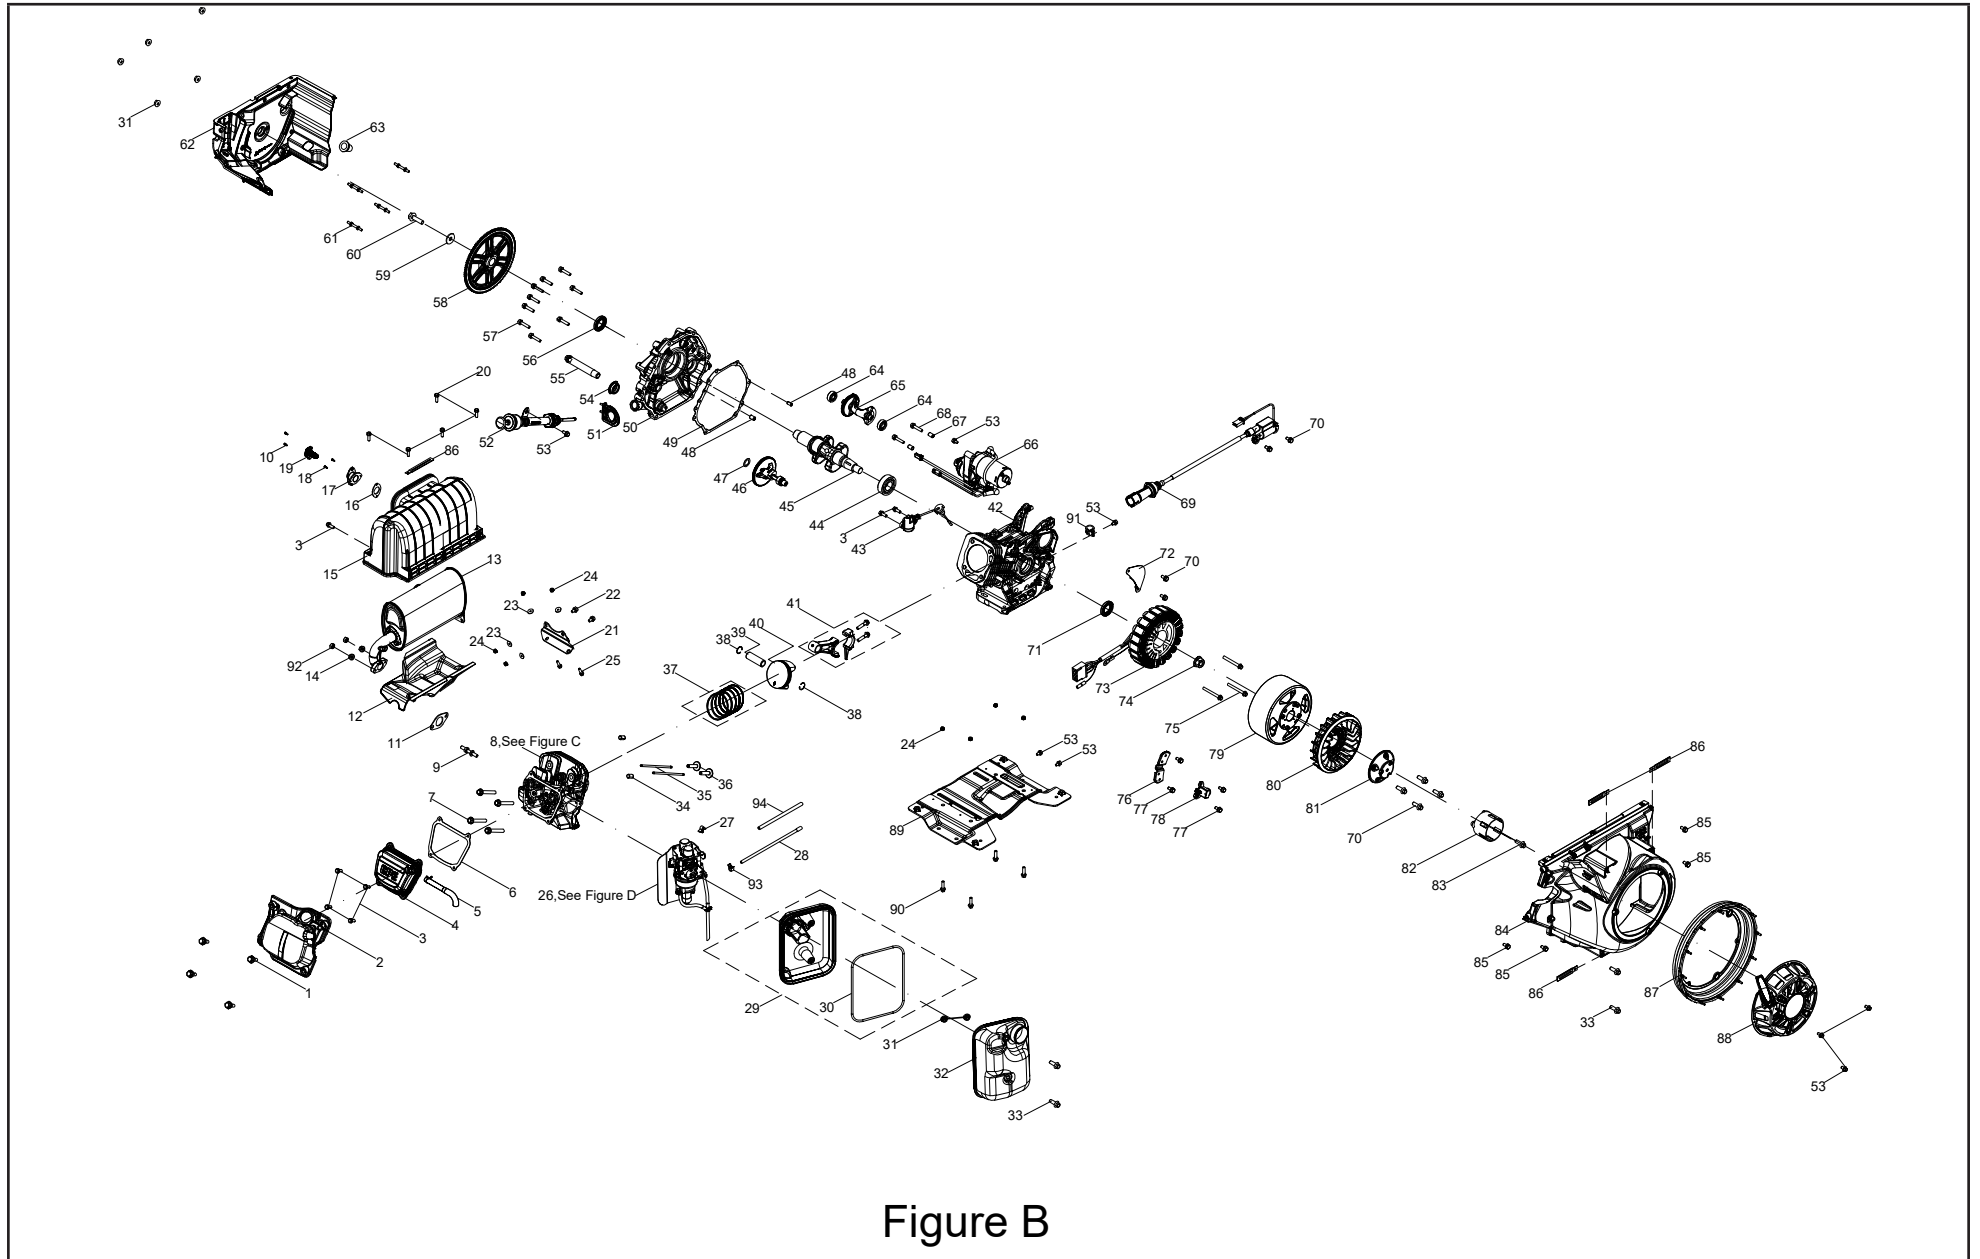

ENGINE PARTS DIAGRAM

Figure B

ENGINE PARTS LIST

#	Part Number	Description	Qty.
1	100081994	Alignment Bolt	4
2	100797430	Valve Cover	1
3	100011264-0003	M6 x 16 Flange Bolt	7
4	100794576	Cylinder Head Cover Assembly	1
5	100786754	Breather Tube	1
6	100728729	Cylinder Head Cover Gasket	1
7	100746630	M10 x 1.25 x 87 Flange Bolt	4
8	100797892	Cylinder Head Assembly, See Figure C	1
9	100786755	M6 x 47 Stud Bolt	1
10	100051338-0001	M5 x 12 Flange Bolt	2
11	100006941	Muffler Gasket	1
12	100748126	Shroud	1
13	100748120	Exhaust Muffler Assembly	1
14	100011472-0001	M8 Flange Nut	2
15	100797428	Muffler Guard	1
16	100761994	Muffler Gasket	1
17	100749058	Flange	1
18	100031780-0001	M5 x 16 Flange Bolt	2
19	100154368	Spark Arrester Assembly	1
20	100011276-0003	M6 x 55 Flange Bolt	5
21	100748247	Support Board	1
22	100011313-0004	M8 x 20 Flange Bolt	2
23	100010899-0002	Big Washer Ø8	4
24	100011464-0003	M8 Flange Nut	8
25	100011318-0003	M8 x 30 Flange Bolt	2
26	100797895	Carburetor Assembly, See Figure D	1
27	100000667	Clip Ø8 x 8	1
28	100131883	Fuel Hose	1
29	100748119	Secondary Air Cleaner Seat	1
30	100748291	Sealing Strip Secondary Air Cleaner Cover	1