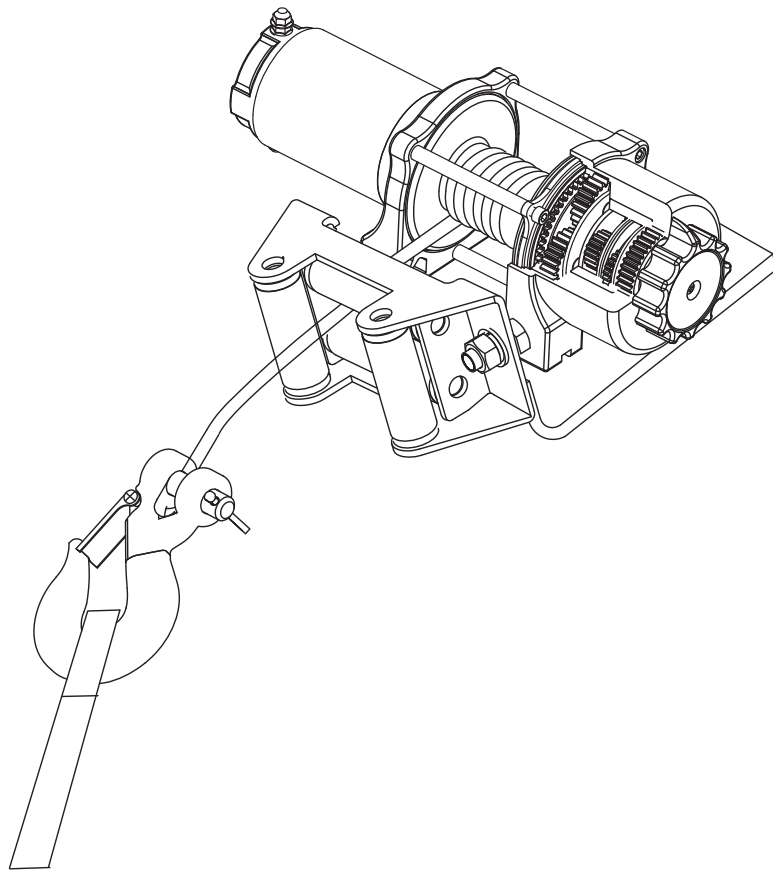

## **PARTS INFORMATION**

**4,000 LB. ATV/UTV WINCH KIT**

**SERIAL NUMBER RANGE: ALL**

To order replacement parts please visit:  
**[shop.championpowerequipment.com](http://shop.championpowerequipment.com)**  
or call **1-877-338-0999**.

# WINCH PARTS DIAGRAM

## WINCH PARTS LIST

#	Part Number	Description	Qty.
1	410100A	Motor Assembly - Black Flat	1
2	450001	Coupling, I	1
3	450002	Spring,Coupling	1
4	450003A	Coupling, II	1
5	410001	Spring	1
6	410200-BF	Drum Assembly - Black Flat	1
7	410002	Tie Bar	2
8	410003A	Gear Housing Cover -Black Flat	2
9	410004	O Ring 100×1.9	1
10	410005	Gear Ring I	1
11	410006	Gear Carrier Assembly,Output	1
12	410007A	Gear Ring II	1
13	410008	Gear Carrier Assembly,Intermediate	1
14	410009	Gear Carrier Asembly,Input	1
15	410010A	Axis Support Bushing	1
16	410011A	Cam Clutch Gear	1
17	410012-BF	Gear Housing - Black Flat	1
18	410013A	Hegaxon Socket Head ScREW M4 × 20	1
19	250017	Lock Washer Ø6	5
20	250018	Bolt M6 × 16	1
21	250016-BF	Clutch Cap - black Flat	1
22	GB2760-BB-6802-2Z	Radial Ball Bearing 6802-2Z Sealed	1
23	410014	Cultch Spring	1
24	GB2760-BB-0606-2Z	Radial Ball Bearing 0606-2Z Sealed	1
25	410015	Sun Gear,Input	1
26	410016	Drum Bushing, Motor Side	1
27	410017	Seal Ring	2
28	410018	Hexagon Socket Head Bolt M5 × 16	4
29	410300	Cable Assembly - 5.4 mm (D) × 15 m (L)	1
30	C20002	1/4 in. Clevis Hook	1

#	Part Number	Description	Qty.
58	400022	Bolt M5 × 25	2
59	400024	Washer Ø5, Locking	3
60	410022	Yellow Strap	1
61	410024	Screw M6 × 8	1
62	250011	Circlip Ø15	1
63	410025	Hexagonal Shaft	1
64	500016	Square Nut	4
65	500017	Elastic Cylindrical Pin Ø3 × 14	4
66	410018A	Hexagon Socket Head Screw M4 × 16	1
67	410002A	Hexagon Tie Bar	1