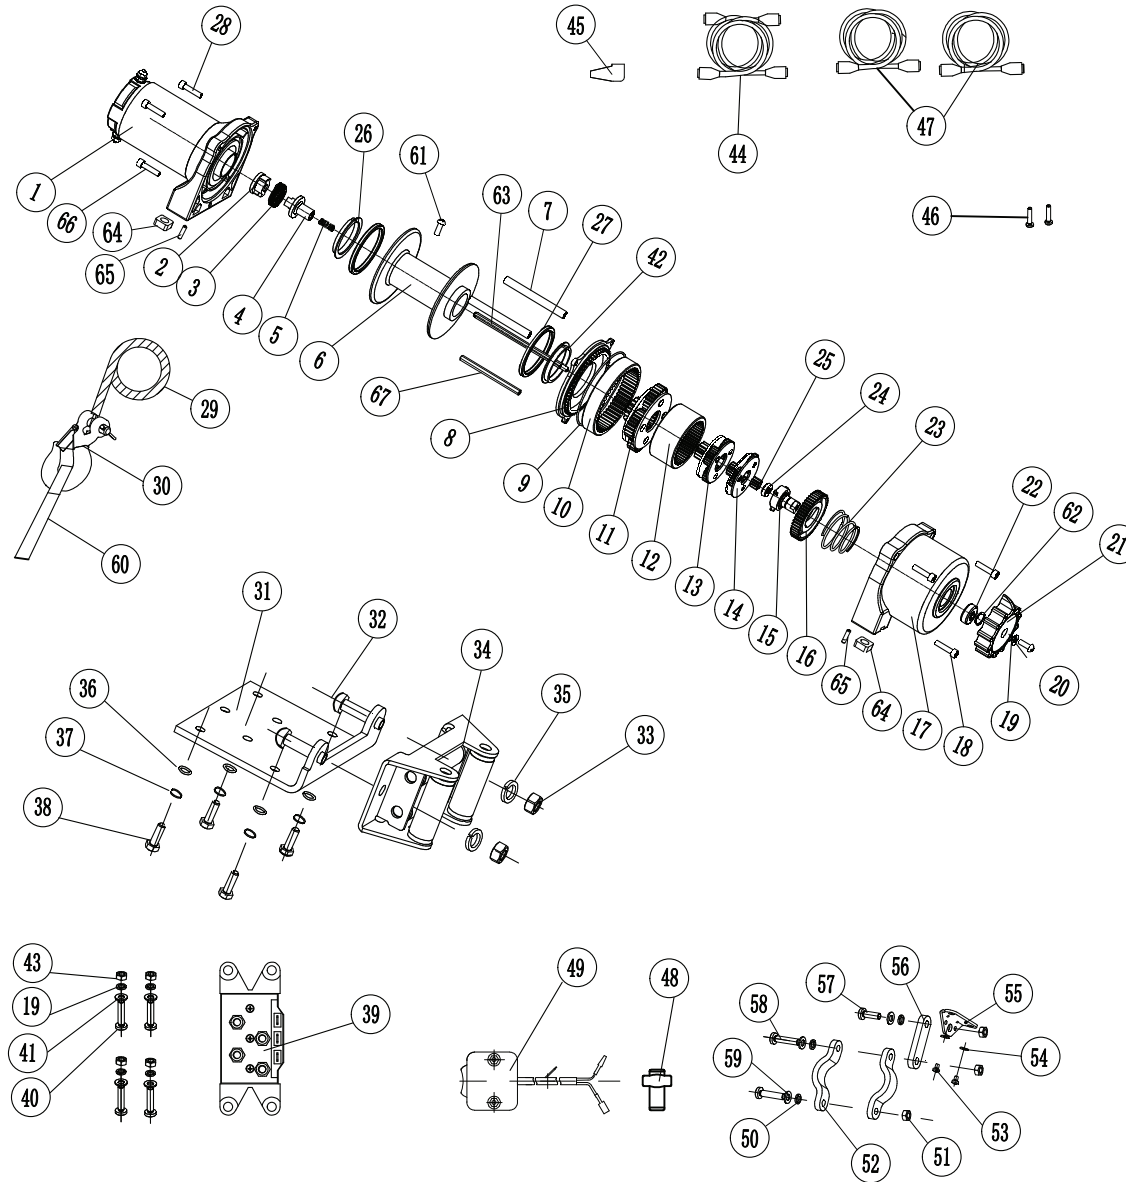

## **TABLE OF CONTENTS**

**Winch Parts Diagram** ..... **3**

**Winch Parts List** ..... **4**

# WINCH PARTS DIAGRAM

## WINCH PARTS LIST

#	Part Number	Description	Qty.
1	410100A	Motor Assembly - Black Flat	1
2	450001	Coupling, I	1
3	450002	Spring,Coupling	1
4	450003A	Coupling, II	1
5	410001	Spring	1
6	410200-BF	Drum Assembly - Black Flat	1
7	410002	Tie Bar	2
8	410003A	Gear Housing Cover -Black Flat	2
9	410004	O Ring 100×1.9	1
10	410005	Gear Ring I	1
11	410006	Gear Carrier Assembly,Output	1
12	410007A	Gear Ring II	1
13	410008	Gear Carrier Assembly,Intermediate	1
14	410009	Gear Carrier Asembly,Input	1
15	410010A	Axis Support Bushing	1
16	410011A	Cam Clutch Gear	1
17	410012-BF	Gear Housing - Black Flat	1
18	410013A	Hegaxon Socket Head ScREW M4 × 20	1
19	250017	Lock Washer Ø6	5
20	250018	Bolt M6 × 16	1
21	250016-BF	Clutch Cap - black Flat	1
22	GB2760-BB-6802-2Z	Radial Ball Bearing 6802-2Z Sealed	1
23	410014	Cultch Spring	1
24	GB2760-BB-0606-2Z	Radial Ball Bearing 0606-2Z Sealed	1
25	410015	Sun Gear,Input	1
26	410016	Drum Bushing, Motor Side	1
27	410017	Seal Ring	2
28	410018	Hexagon Socket Head Bolt M5 × 16	4
29	410300	Cable Assembly - 5.4 mm (D) × 15 m (L)	1
30	C20002	1/4 in. Clevis Hook	1

#	Part Number	Description	Qty.
58	400022	Bolt M5 × 25	2
59	400024	Washer Ø5, Locking	3
60	410022	Yellow Strap	1
61	410024	Screw M6 × 8	1
62	250011	Circlip Ø15	1
63	410025	Hexagonal Shaft	1
64	500016	Square Nut	4
65	500017	Elastic Cylindrical Pin Ø3 × 14	4
66	410018A	Hexagon Socket Head Screw M4 × 16	1
67	410002A	Hexagon Tie Bar	1